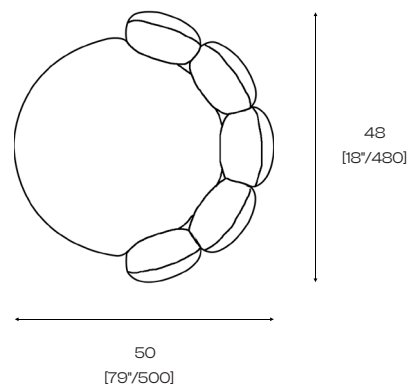

— LEAF Stools

1 —
2

This salon chair features a sturdy base and a stylish modern design. Equipped with height-adjustable swivel seat functionality, ensuring every guest can find their perfect seating position. Its open-back design exudes a touch of elegance. Guests are impressed by its graceful curves and petal-like backrest shape, as if immersed in a sea of flowers. The seat cushion provides deep and comfortable lumbar support, allowing people to sit comfortably for extended periods. Whether for casual or professional occasions, this salon chair is the optimal choice for your salon studio.

Technical Information

Product model
MFY1124

Dimensions
LL50*W48*H78 (cm)

Loading Capacity
150kg

Net weight
8kg

Legs
Frame is available in gold and silver options.

Material

- Finish: Customizable colors.
- Frame: The backrest and seat cushion feature a solid multi-layer wood construction.
- Filling: High-density rebound foam.
- Base: Stainless steel pneumatic pump.
- Wheels: Polyurethane.

Dimensions

2
2