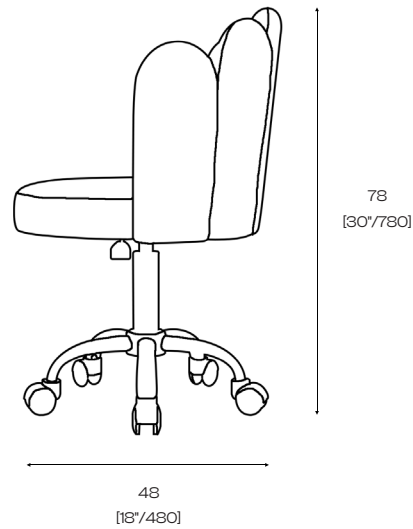

— LEAF Stools

1 —
2

This salon chair features a sturdy base and a stylish modern design. Equipped with height-adjustable swivel seat functionality, ensuring every guest can find their perfect seating position. Its open-back design exudes a touch of elegance. Guests are impressed by its graceful curves and petal-like backrest shape, as if immersed in a sea of flowers. The seat cushion provides deep and comfortable lumbar support, allowing people to sit comfortably for extended periods. Whether for casual or professional occasions, this salon chair is the optimal choice for your salon studio.

Technical Information

Product model
MFY1124

Dimensions
LL50*W48*H78 (cm)

Loading Capacity
150kg

Net weight
8kg

Legs
Frame is available in gold and silver options.

Material

- Finish: Customizable colors.
- Frame: The backrest and seat cushion feature a solid multi-layer wood construction.
- Filling: High-density rebound foam.
- Base: Stainless steel pneumatic pump.
- Wheels: Polyurethane.

Dimensions

2
2