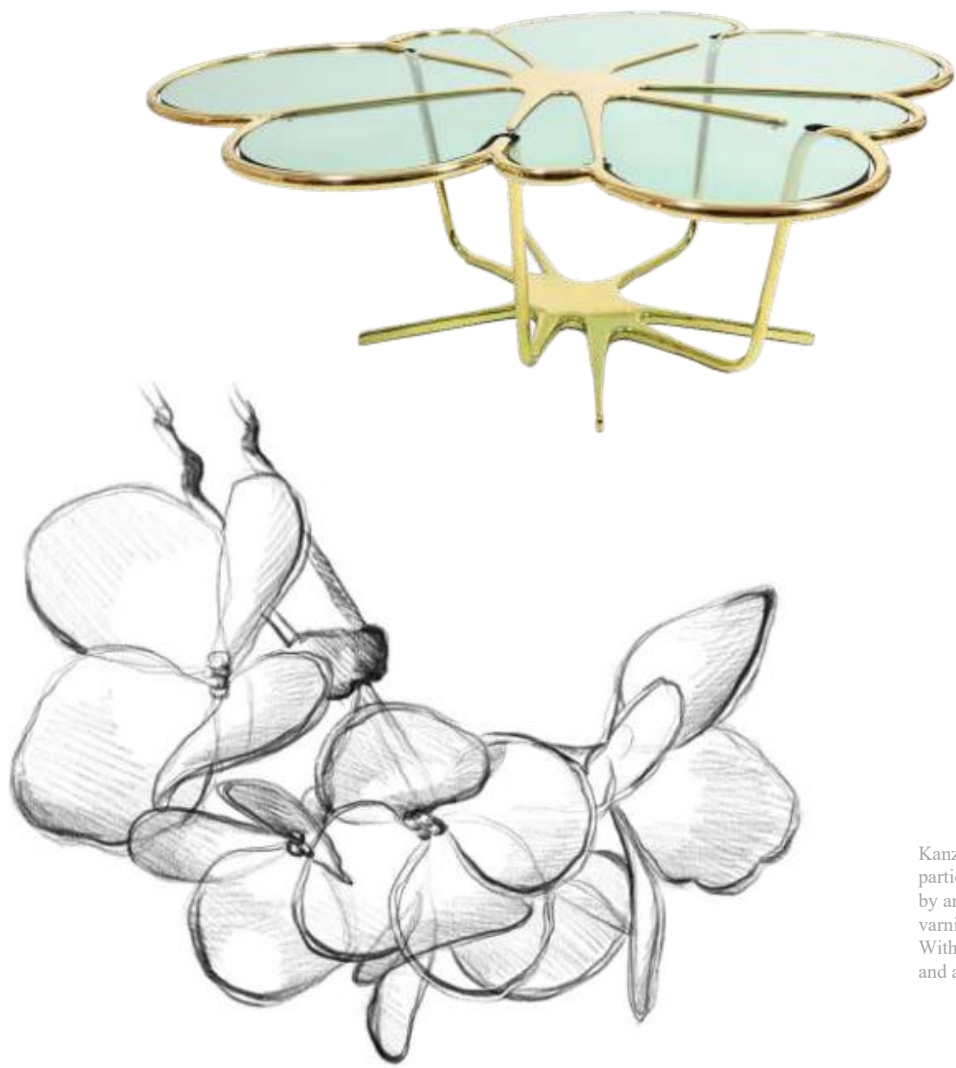

DIMENSIONS
W 95 CM | D 95 CM | H 32 CM
W 37.40 IN | D 37.4 0IN | H 12.60 IN