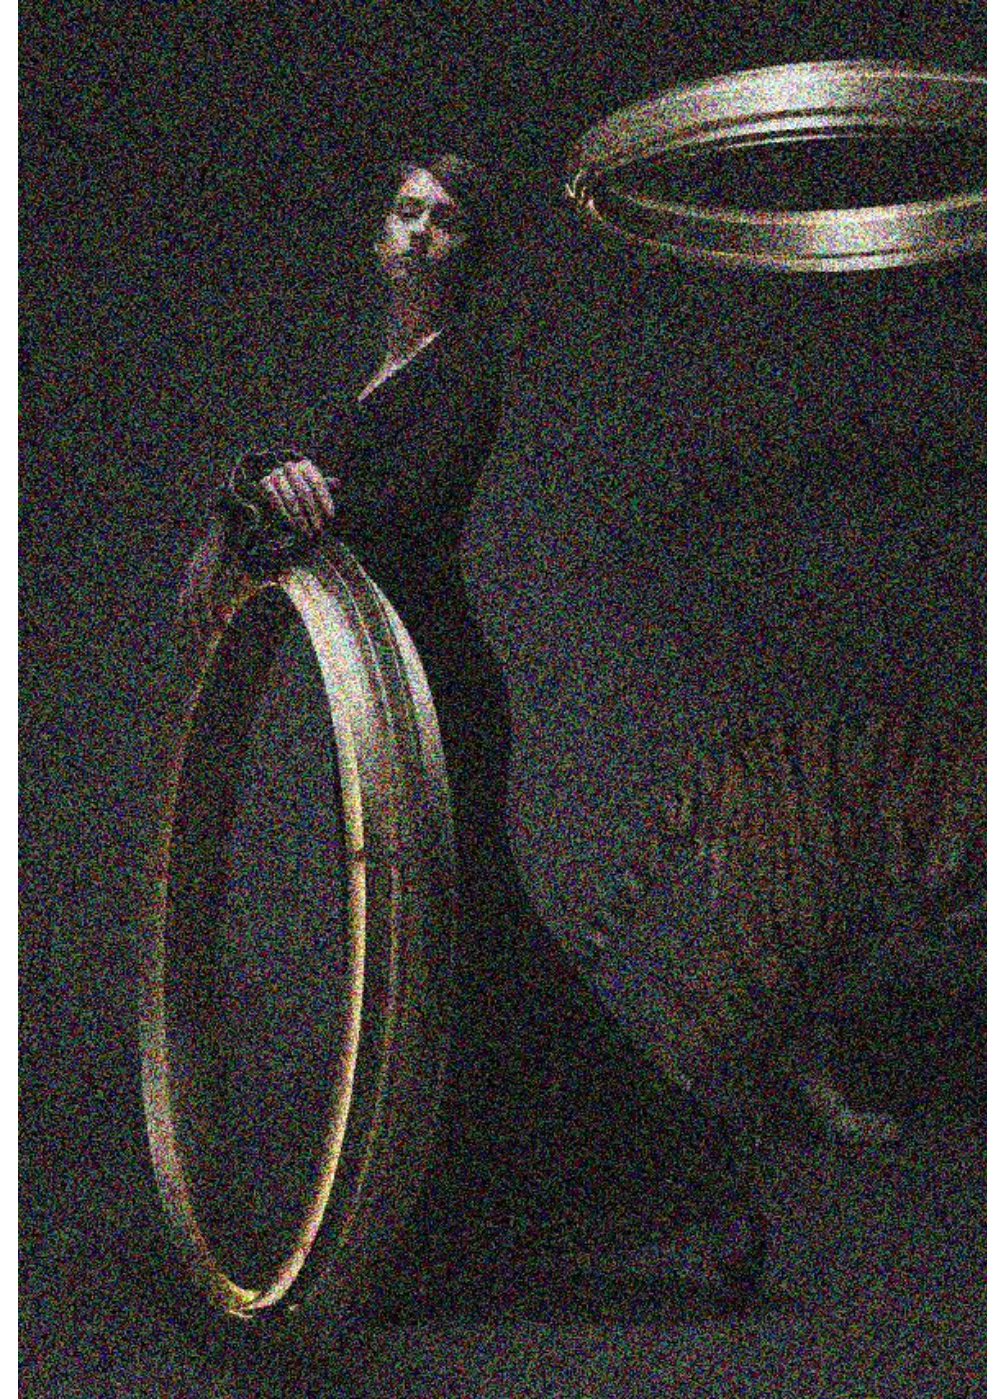

ROUND DINING TABLE

DIMENSIONS
Ø 180 CM | D 75 CM
Ø 70.87 IN | D 29.5 IN