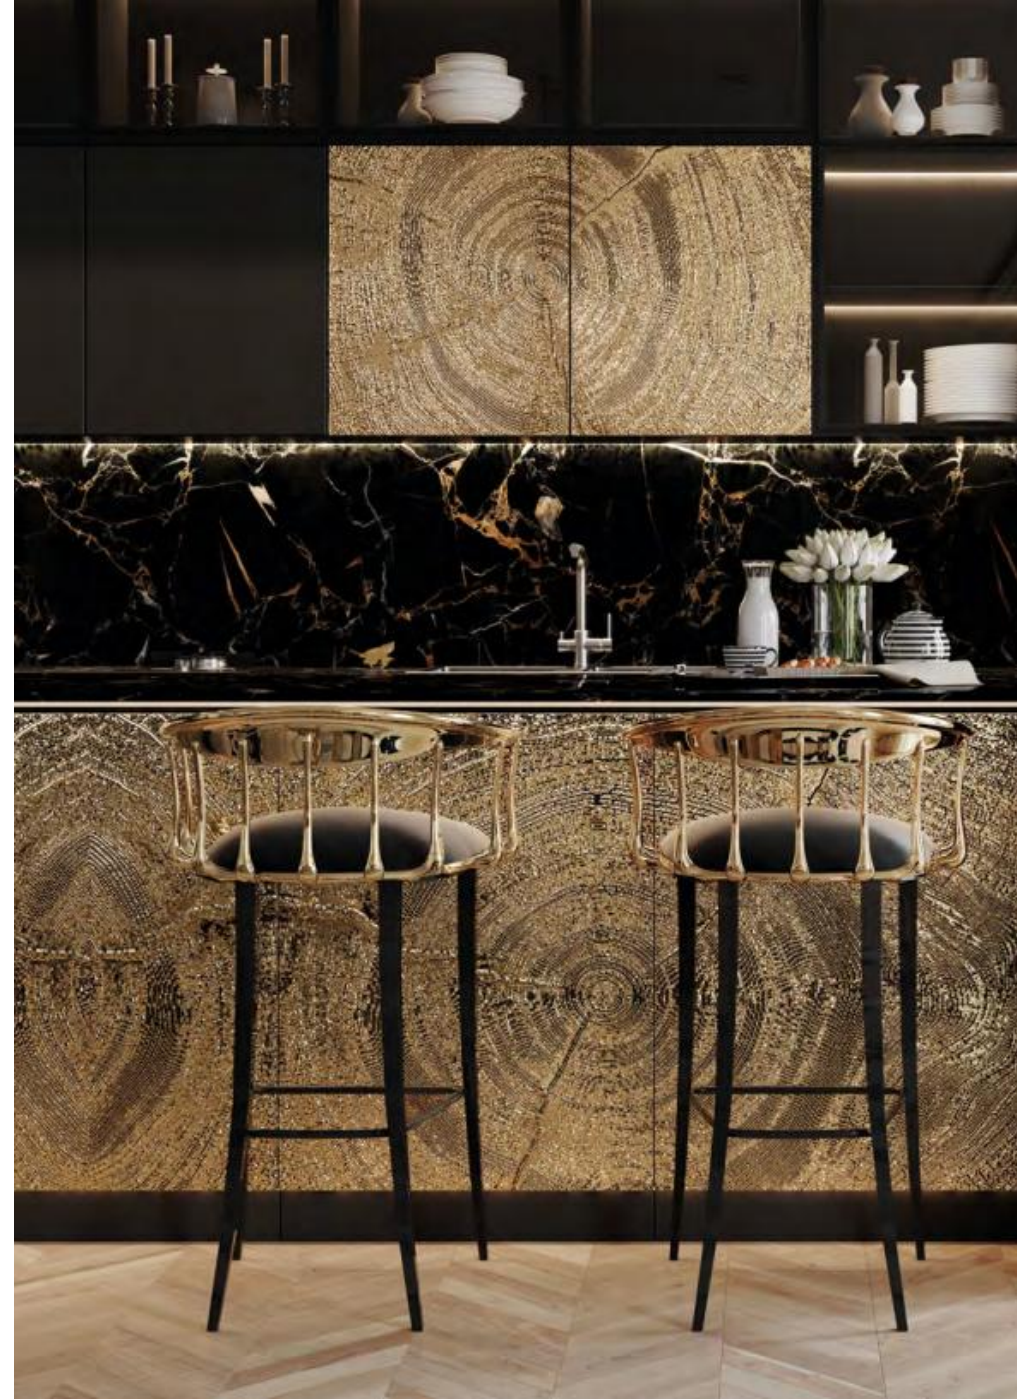

N° 11 BAR STOOL

DIMENSIONS
W 61 CM | D 56 CM | H 102 CM | Seat Height 64.5 CM
W 24 IN | D 22 IN | H 40.2 IN | Seat Height 25.4 IN