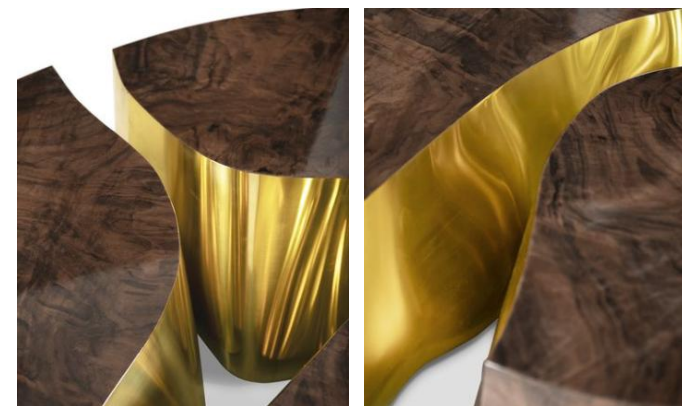

LAPIAZ OVAL CENTER TABLE

Lapiaz center table takes exceptional craftsmanship and design to a new realm.

A functional artwork conceived in three modules for unexpected combinations. Its organic features are achieved through the manual fitting of the polished brass sheet, and a curved exterior finished in warmth walnut wood veneer.

The hammered brass details and mirrored sides convey both dynamics and elegance to bring a new contemporary verve into refined interiors. Finding beauty in the most unexpected places, this contemporary coffee table is inspired by authentic karst formations created by surface dissolution, freezing, or thawing of dolomite rocks. Born from cold and freshly cracked to showing off the world rich, golden interior.

DIMENSIONS
W 115 CM | D 70 CM | H 33.5 CM
W 45.2 IN | D 27.5 IN | H 13.1 IN