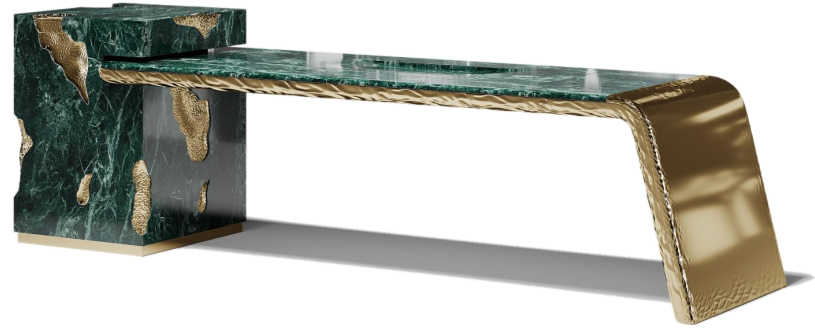

TEA TABLE

DIMENSIONS
W 280 CM | D77 CM | H 85 CM
W 110 IN | D 30.3 IN | H 33.5 IN