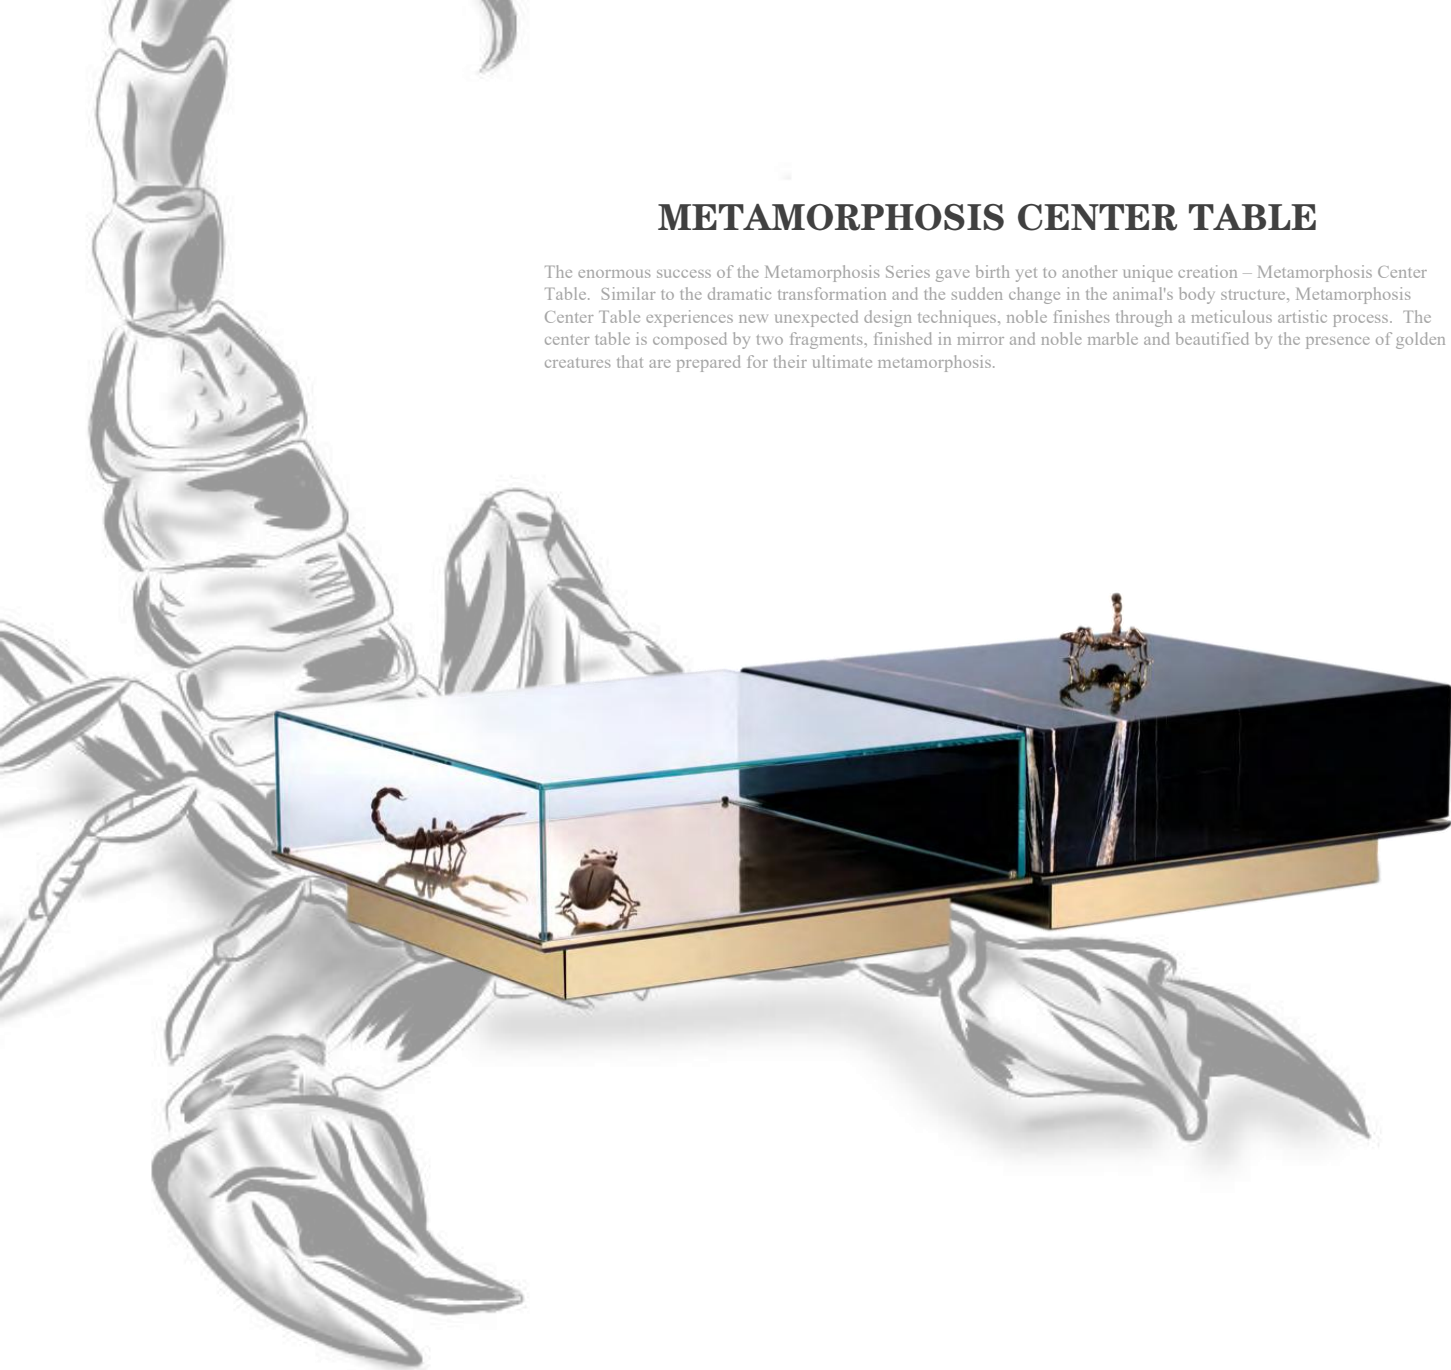

## EMPIRE WALNUT CENTER TABLE

The Empire Center Table is to find itself in the very heart of the most memorable of events and celebrations. It begs meaningful conversation and years of toasts, symbolizing the union of friendship and the celebration of life. Designed and built to make an impression and deliver an unmatched experience, this exquisite piece will add a breathtaking touch of elegance and glamour to your luxury living room.

### DIMENSIONS

BIG  
Ø 130 CM | H 37 CM  
Ø 51.2 IN | H 14.6 IN

MEDIUM  
Ø 100 CM | H 27 CM  
Ø 51.2 IN | H 10.6 IN

## METAMORPHOSIS CENTER TABLE

The enormous success of the Metamorphosis Series gave birth yet to another unique creation – Metamorphosis Center Table. Similar to the dramatic transformation and the sudden change in the animal's body structure, Metamorphosis Center Table experiences new unexpected design techniques, noble finishes through a meticulous artistic process. The center table is composed by two fragments, finished in mirror and noble marble and beautified by the presence of golden creatures that are prepared for their ultimate metamorphosis.

DIMENSIONS  
Table 1:  
W 81 CM | D 81 CM | H 32 CM  
W 31.8 IN | D 31.8 IN | H 12.5 IN  
Table 2:  
W 81 CM | D 81 CM | H 32 CM  
W 31.8 IN | D 31.8 IN | H 12.5 IN  
Set of 2:  
W 162 CM | D 81 CM | H 32 CM  
W 63.7 IN | D 31.8 IN | H 12.5 IN