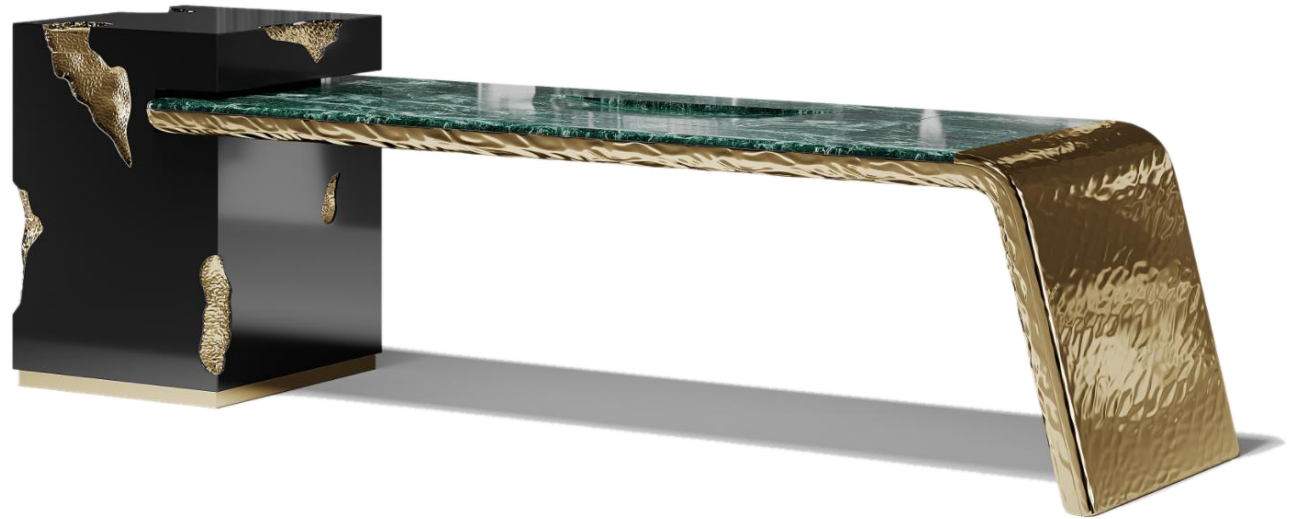

TEA TABLE

DIMENSIONS
W 280 CM | D77 CM | H 85 CM
W 110 IN | D 30.3 IN | H 33.5 IN