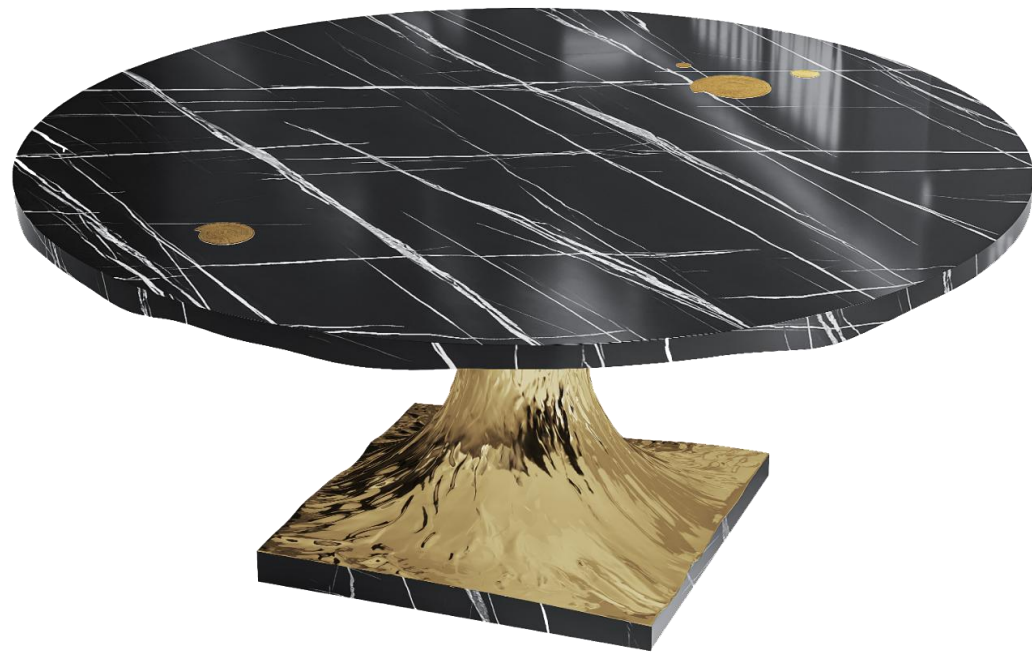

ROUND DINING TABLE

DIMENSIONS
Ø 180 CM | D 75 CM
Ø 70.87 IN | D 29.5 IN