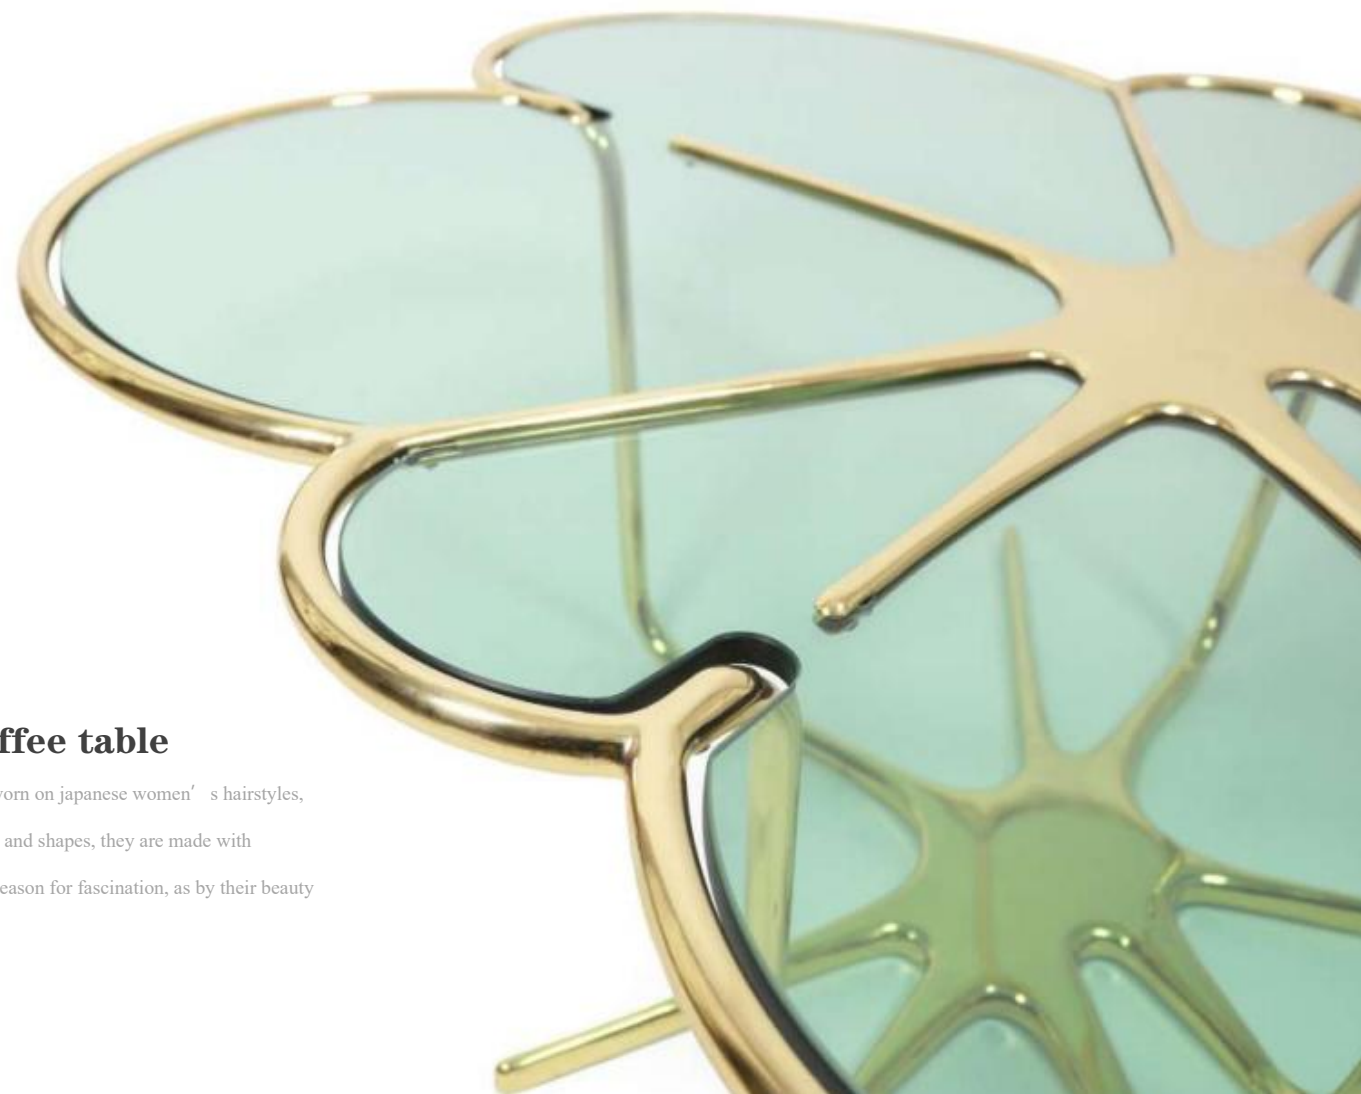

KANZASHI/ Coffee table

Kanzashi is the name given to the ornaments worn on Japanese women's hairstyles, particularly the geishas. Manufactured by artisans who produce them with rich details and shapes, they are made with varnished wood, gold, silver, metal and silk. With many floral themes, the Kanzashi are a reason for fascination, as by their beauty and as by the delicate materials