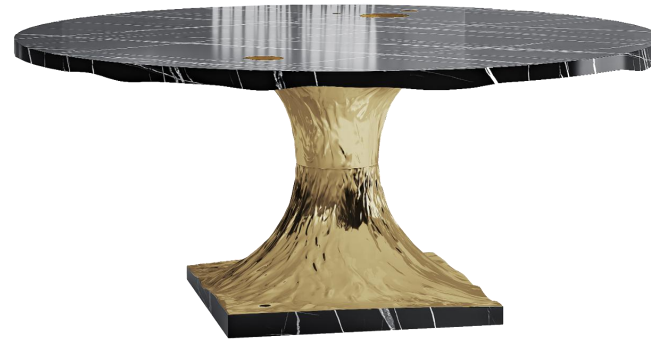

ROUND DINING TABLE

DIMENSIONS
Ø 180 CM | D 75 CM
Ø 70.87 IN | D 29.5 IN