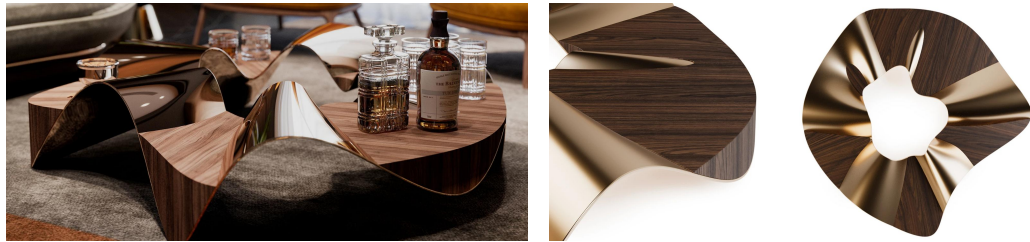

BALLET/ Coffee Table

The word ballet comes from French and was borrowed into English around the 17th century. The French word in turn has its origins in Italian "Balletto" or "ball" stem from the Italian word "ballare", which means "to dance." The history of ballet begins around 1500 in Italy (the Italian Renaissance). When Catherine de Medici of Italy married the French King Henry II, and became queen of France, she introduced early dance styles into court life in France.

DIMENSIONS
Ø: 146CM | H 30 CM
Ø: 57.48 IN | H 11.81 IN