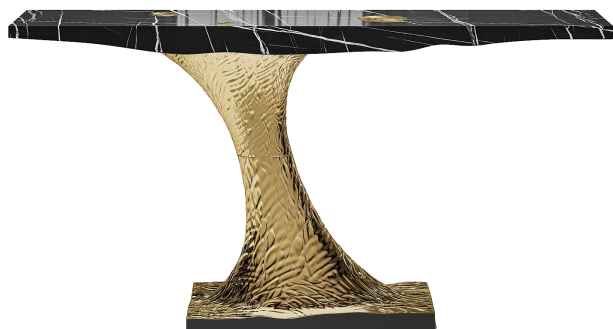

GATE CABINET

DIMENSIONS
W 170 CM | D 40 CM | H 85 CM
W 66.9 IN | D 15.7 IN | H 33.46 IN