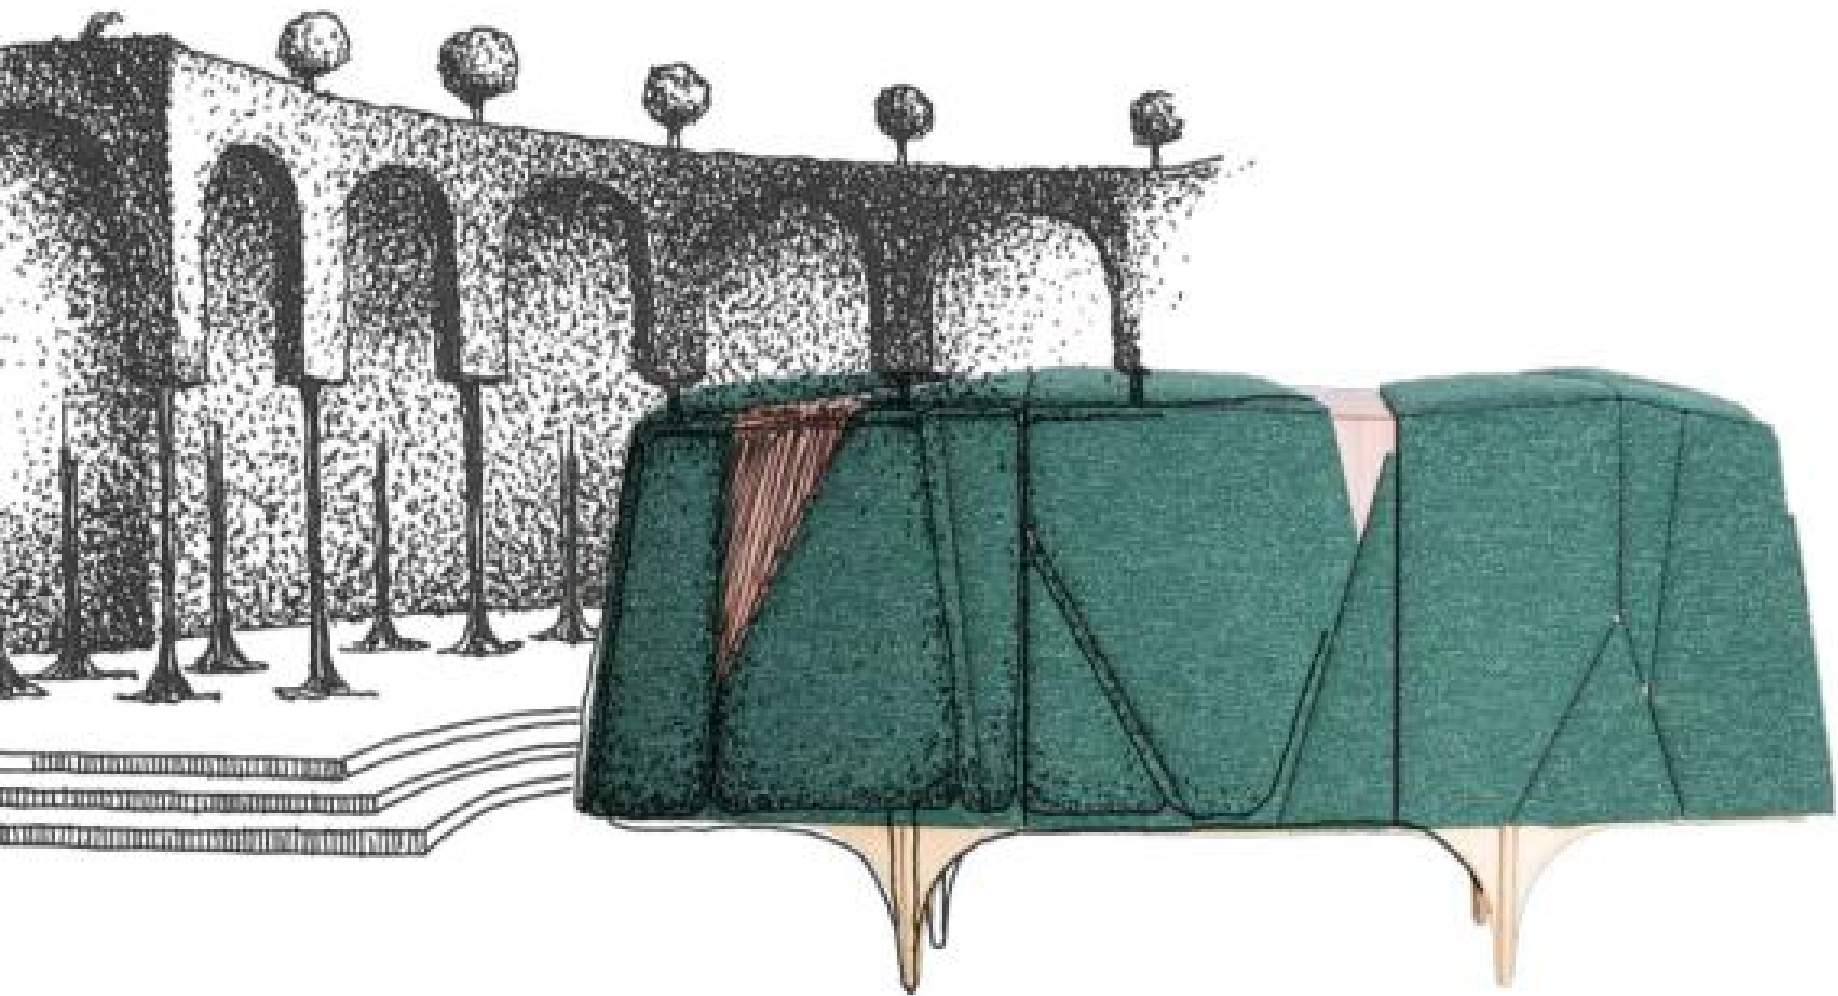

LE NOTRE/ Sideboard

With the LE NOTRE sideboard, ALMA de LUCE® introduces us to the splendor and exuberance of French baroque. Clad in woven and walnut wood, the sideboard features a unique texture, an essence of sophistication and power, unique for a dazzling interior.