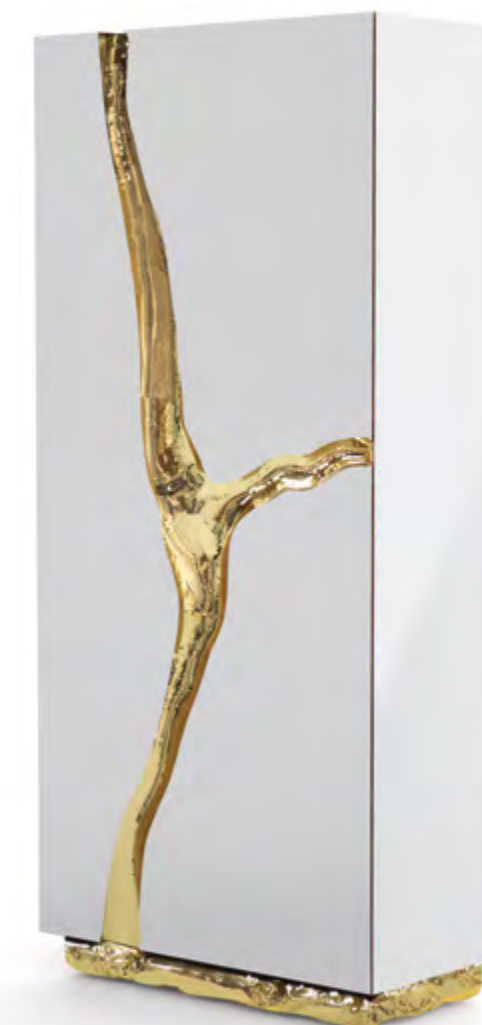

EMPIRE DINING TABLE
W 300cm D 120cm H 77cm | W 118.1" D 47.1" H 30.3"

LAPIAZ CABINET
W 91cm D 46cm H 203cm | W 35.8" D 18.1" H 79.9"