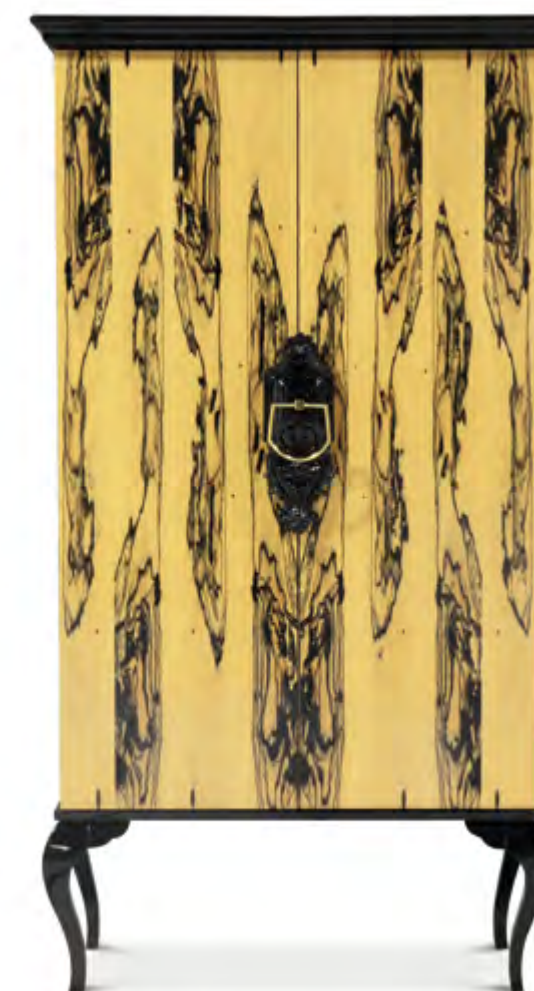

GUGGENHEIM EBONY ROYAL CABINET
W 110cm D 49cm H 210cm | W 43.3" D 19.3" H 82.7"