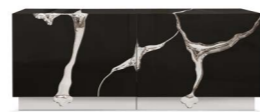

LAPIAZ BLACK SILVER Sideboard