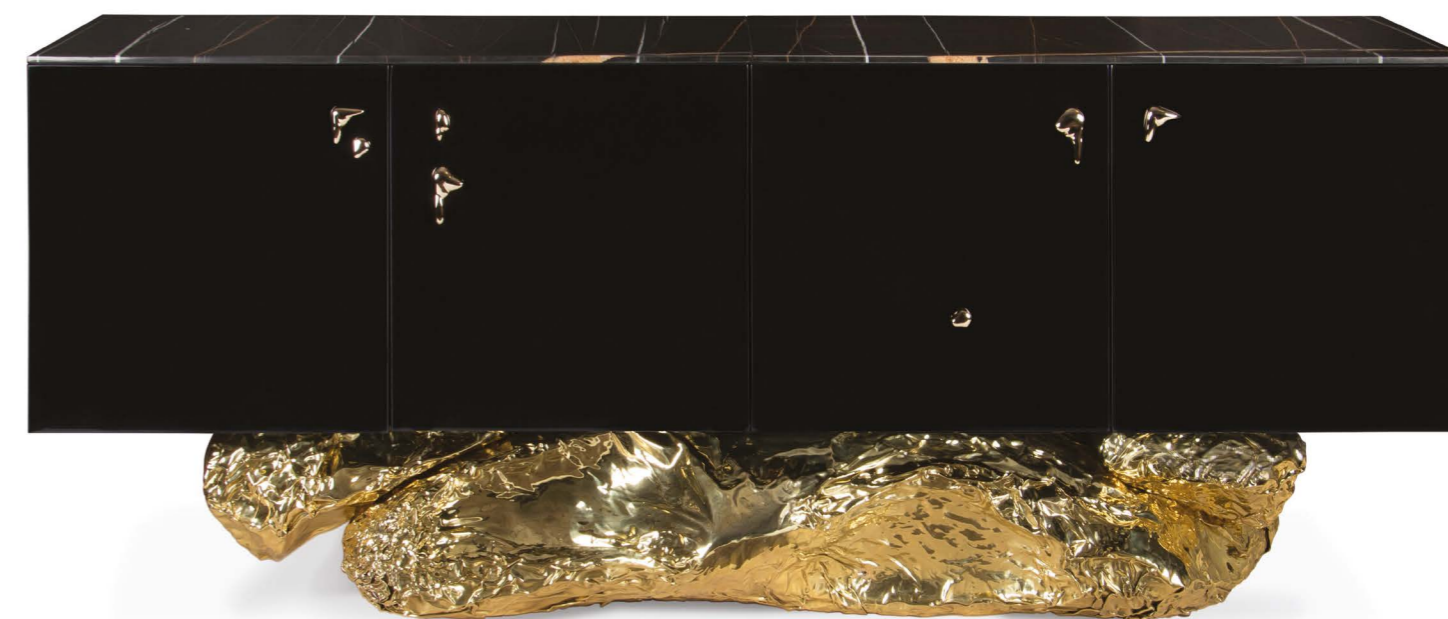

LAPIAZ BLACK sideboard

W 220 cm | 86.6" D 50 cm | 19.7" H 82 cm | 32.3"

Polished stainless steel, casted brass details, high gloss black lacquered wood, poplar root veneer.

PORTUGUESE HERITAGE

The hint of wander of this geometrical sideboard starts by the Azulejos panel, the traditional hand painted tiles and one of the most representative art forms of Portuguese culture. A rich legacy continues when two door open to a lined glossy gold leaf interior, and a classical ornament trim reminds the inside of churches and rich buildings. A clear glass shelf can be seen on the two individual divisions of the sideboard.

HERITAGE sideboard - W 162 cm | 63.8" D 58 cm | 22.8" H 90 cm | 35.4"

HERITAGE BLUE sideboard

W 162 cm | 63.8" D 58 cm | 22.8" H 90 cm | 35.4"

Hand Painted Tiles, Gold Leaf, Brass, Bronze Glass, Wood lacquered in white, high gloss varnish.

HERITAGE SEPIA sideboard

W 162 cm | 63.8" D 58 cm | 22.8" H 90 cm | 35.4"

Hand Painted Tiles, Gold Leaf, Brass, Bronze Glass, Wood lacquered in white, high gloss varnish.

CLASSICAL SYMPHONY

Synonym of innovation and flawless execution, Symphony is enveloped by a tubular cluster of gold plated brass tubes carefully welded with cutting edge technology. Its interior features sleek ebony veneer and boasts a smoked glass shelf. It is wrapped up by a black lacquered base and opaque black glass on top. It is methodically handcrafted by different master artisans, from specialized goldsmiths to passionate wood carving craftsmen.

SYMPHONY cabinet - W 232 cm | 91.3" D 45 cm | 17.7" H 95 cm | 37.4"

SYMPHONY sideboard

W 232 cm | 91.3" D 45 cm | 17.7" H 95 cm | 37.4"
Gold plated brass tubes, rosewood veneer, black lacquer.

ANGRA sideboard