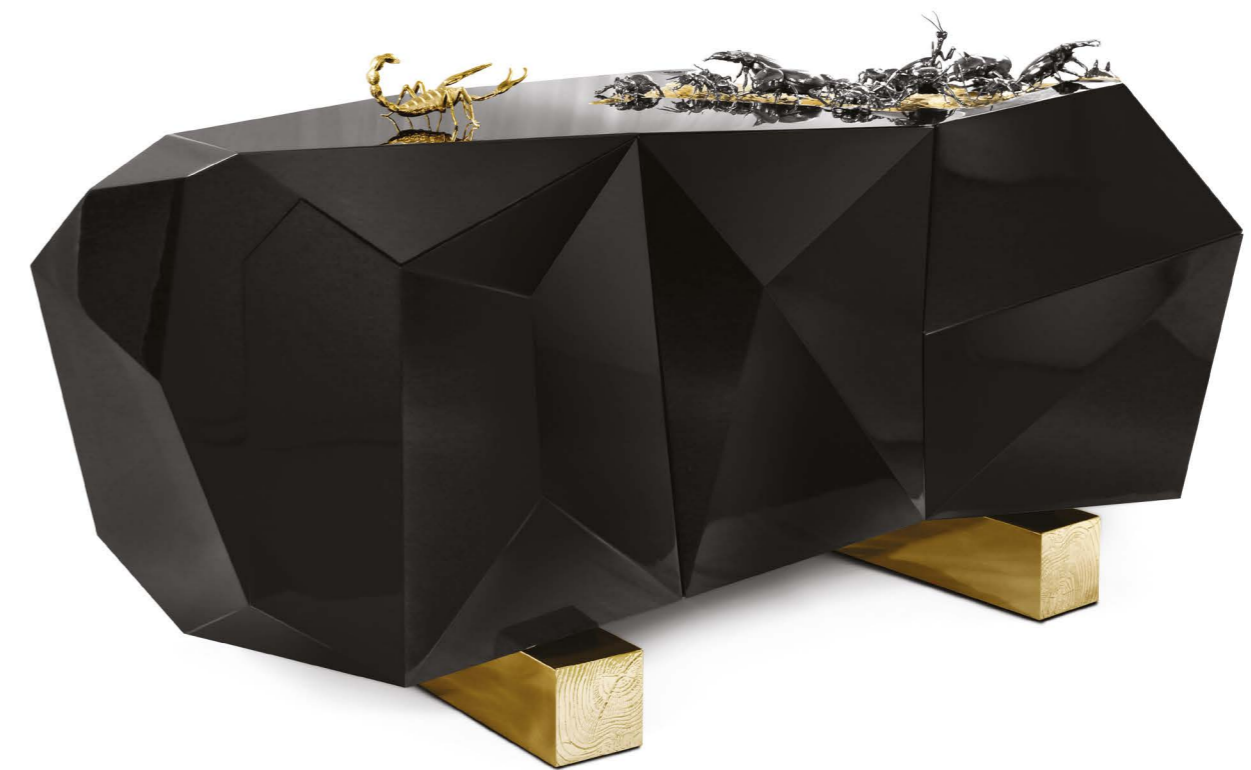

DIAMOND CHOCOLATE sideboard

W 180 cm | 70.9" D 60 cm | 23.6" H 83 cm | 32.7"

Wood structure, gold leaf, silver leaf with translucent chocolate shade, high gloss varnish.

DIAMOND BLUE sideboard

W 180 cm | 70.9" D 60 cm | 23.6" H 83 cm | 32.7"

Wood structure, gold leaf, silver leaf with translucent blue shade, high gloss varnish.

D17

W 180
Wood

DIAMOND PYRITE sideboard

W 185 cm | 72.8" D 60 cm | 23.6" H 90 cm | 35.4"

Stainless steel, wood, wood veneer, polished brass and casted brass, glass.

DIAMOND METAMORPHOSIS sideboard

W 185 cm | 72.8" D 60 cm | 23.6" H 90 cm | 35.4"

Wood structure, hammered brass, gold leaf, black lacquered wood, polished and casted brass, glass. Bugs: Fine casted brass, with gold plated and black nickel plated finish.

LAPIAZ BLACK sideboard

W 220 cm | 86.6" D 50 cm | 19.7" H 82 cm | 32.3"

Polished stainless steel, casted brass details, high gloss black lacquered wood, poplar root veneer.

PORTUGUESE HERITAGE

The hint of wander of this geometrical sideboard starts by the Azulejos panel, the traditional hand painted tiles and one of the most representative art forms of Portuguese culture. A rich legacy continues when two door open to a lined glossy gold leaf interior, and a classical ornament trim reminds the inside of churches and rich buildings. A clear glass shelf can be seen on the two individual divisions of the sideboard.