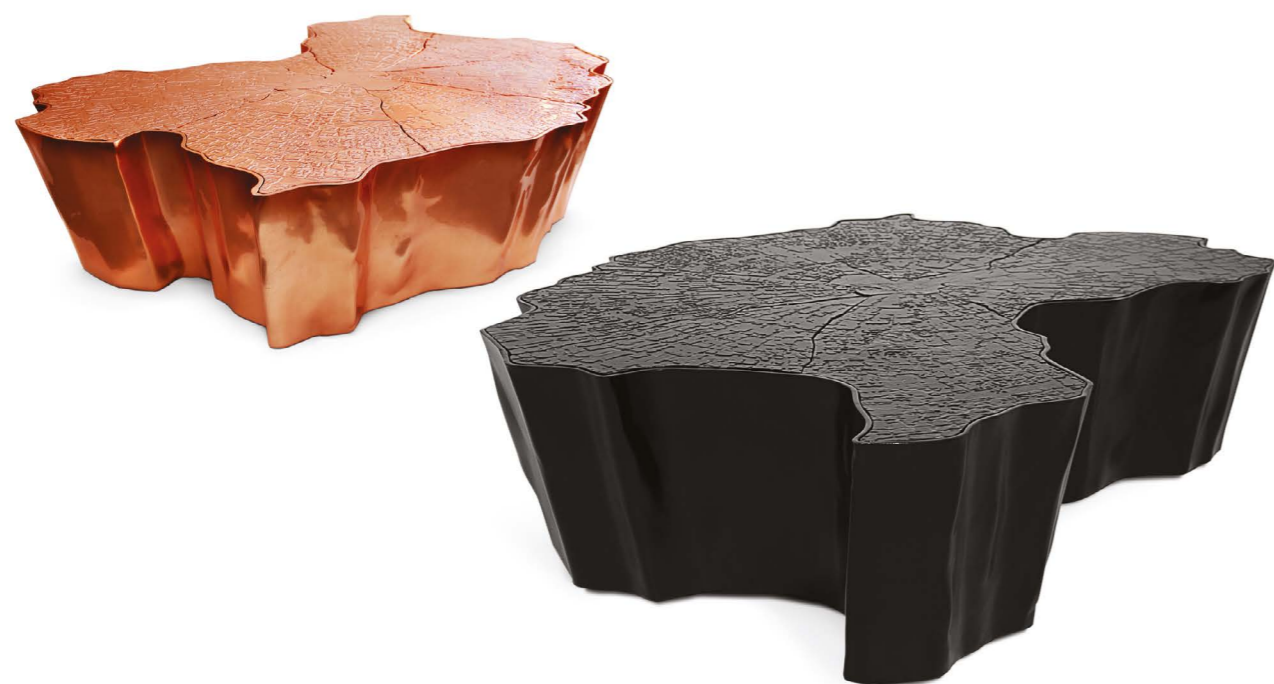

EDEN center table

BIG: W 138 cm | 54,3" D 95 cm | 37,4" H 36 cm | 14,2" // SMALL: W 123 cm | 48,4" D 102 cm | 40,2" H 30 cm | 11,8"
Polished cast brass or aluminium, textured brass.