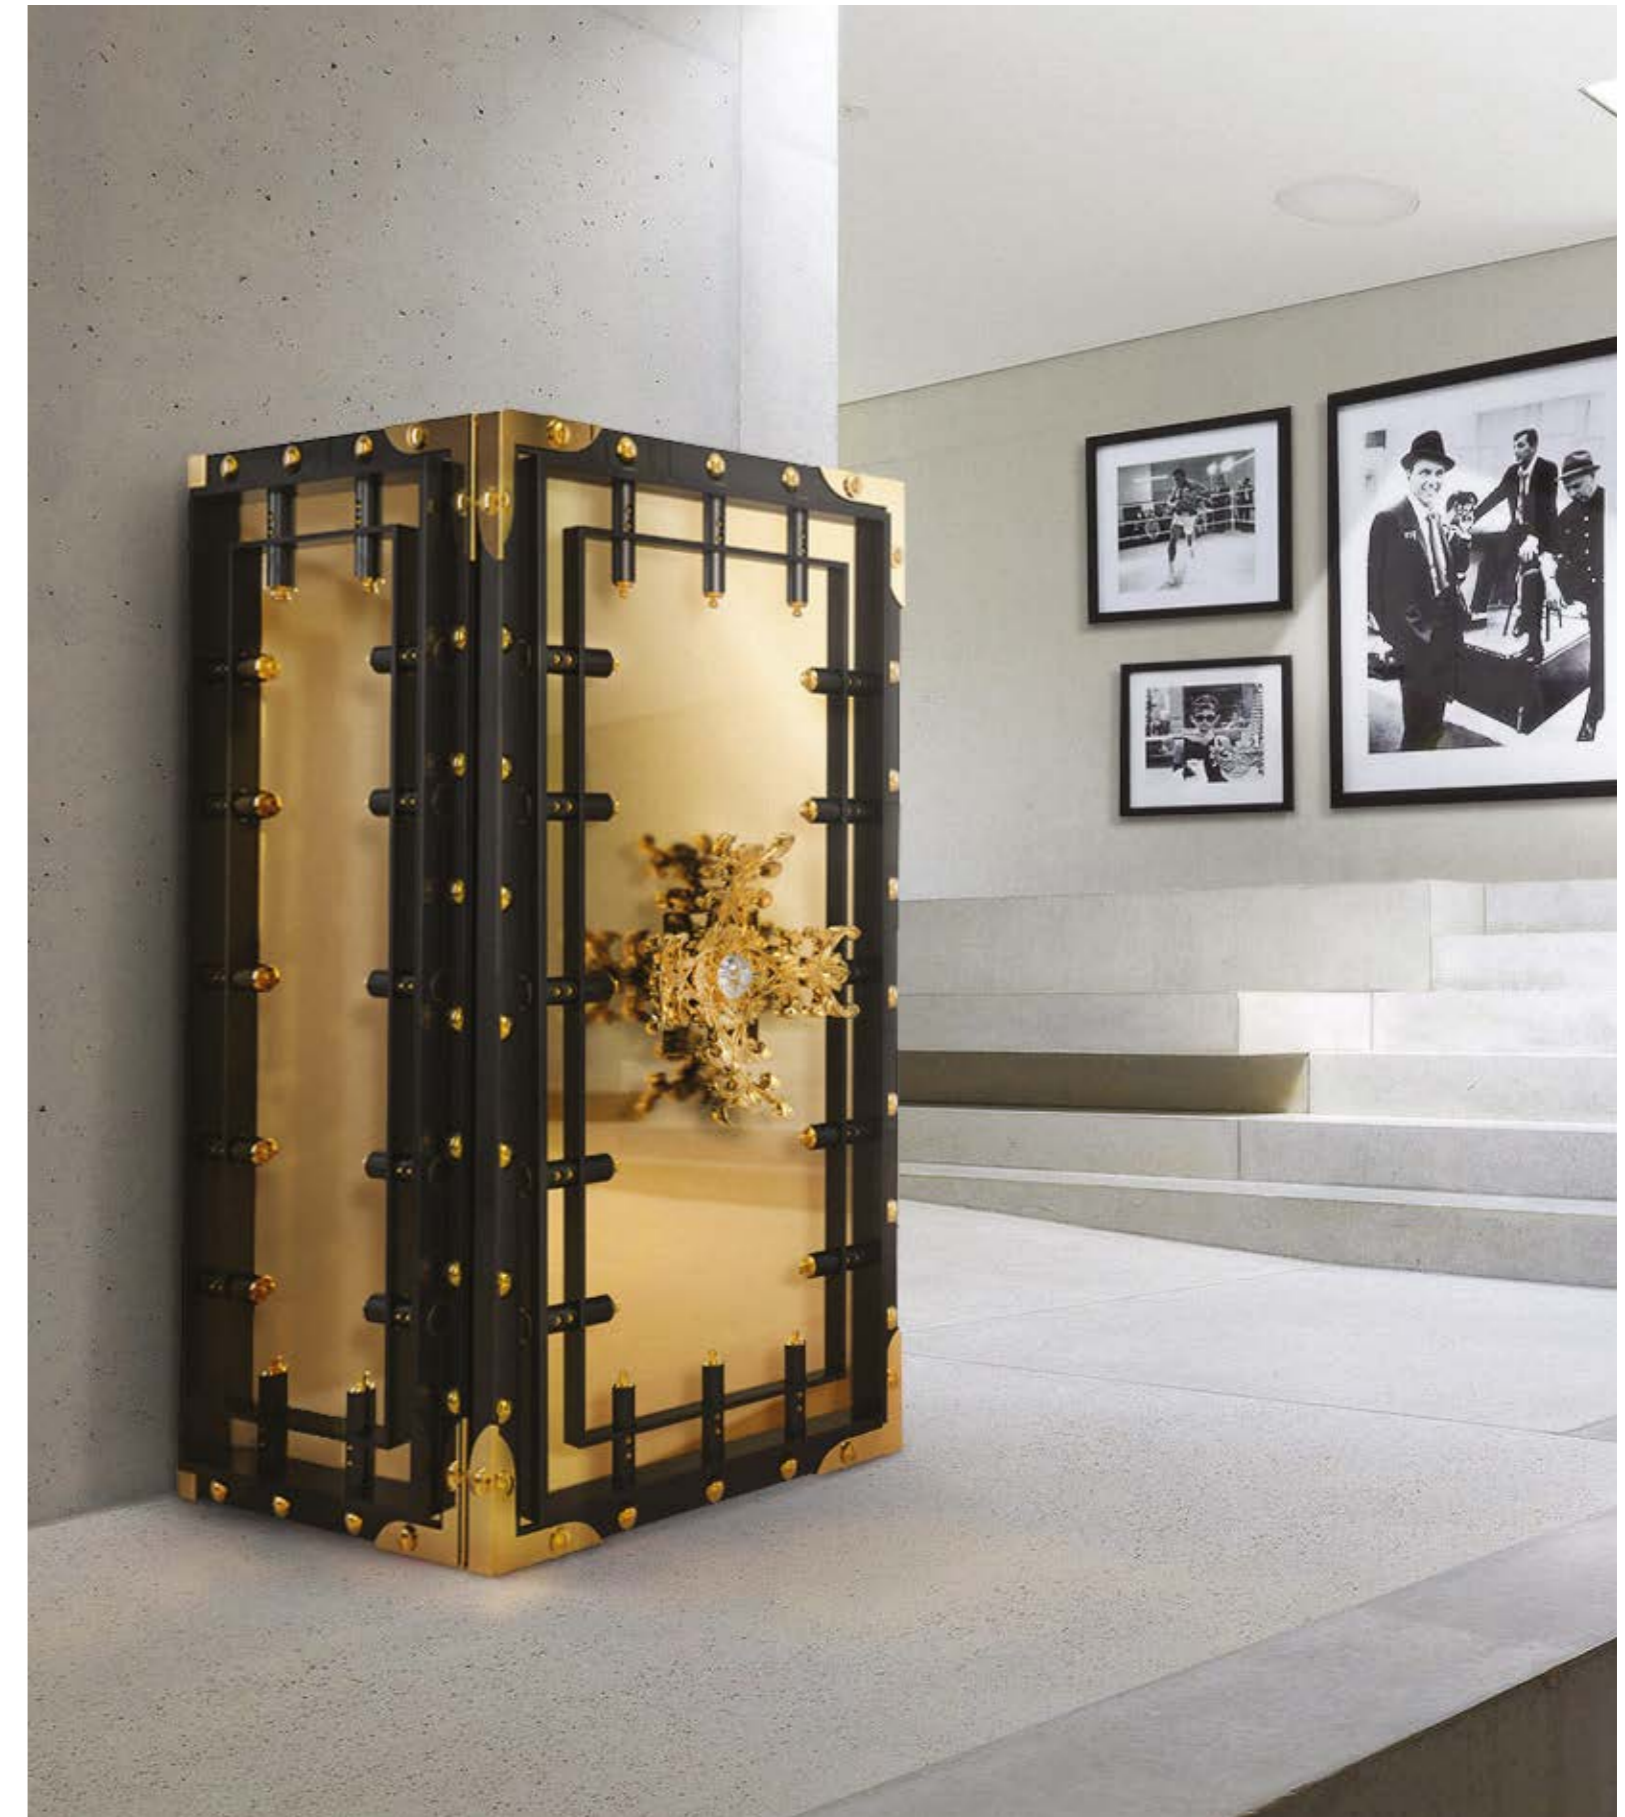

DIAMOND BLACK safe

W 82 cm | 32.3" D 67 cm | 26.4" H 160 cm | 63"

High gloss black lacquered finish; with gold leaf interior shelve and base. Certified safe with touch sensitive illuminated keypad. Eight rotor modular watch winder mechanism.

MILLIONAIRE SILVER jewelry safe

W 35 cm | 13.8" D 35 cm | 13.8" H 35 cm | 13.8"

Silver plated exterior, with gold plated handle and cogs. Dial lock combination.

MILLIONAIRE jewelry safe

W 35 cm | 13.8" D 35 cm | 13.8" H 35 cm | 13.8"

Gold plated exterior, with silver plated handle and cogs. Dial lock combination.

KNOX watchwinder

W 73 cm | 28.7" D 65 cm | 25.6" H 55 cm | 21.7"

Brass black grid frame, polished gold plate. Eight rotor modular watch winder mechanism.

BOHÈME safe

W 83 cm | 32.7" D 65 cm | 25.6" H 135 cm | 53.1"

Polished brass, polished hammered brass, brushed gold brass with patina, brushed gold brass.

DIAMOND watchwinder

W 26 cm | 10.2" D 25 cm | 9.8" H 20 cm | 7.9"