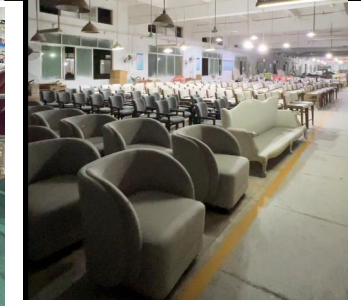

AJJ FURNITURE

Guangdong aijiaju Furniture Co., Ltd

Partial Equipment List

Serial Number	name	quantity
1	Pneumatic cutting saw	6
2	1 splicing machine	1
3	Solid wood cutting machine	1
4	1 CNC curve saw	1
5	band saw	7
6	CNC Clamp Cutting Machine	2
7	CNC high-speed edge trimming machine	4
8	side woodworking thickness planer	1
9	300 double-sided planer	1
10	Double-sided planer	1
11	1 double-sided planer	1
12	1 double headed scissors	1
13	2 CNC tenoning machines	2
14	Horizontal double end tenoning machine	4
15	CNC tenon processing center	1
16	5 curved saws	5
17	CNC precision carving machine	44
18	Five disc tenoning machine	3
19	Numerical control relies on one imitation machine	7
20	2 sets of oscillating sand	2
21	1 CNC lathe	1
22	3 irregular sanding machines	3
23	16 axis CNC engraving and milling machine	3
24	5-axis CNC dual table machining center	1
25	5-axis CNC single table machining center	2

26	Double table three-axis CNC machining center	2
27	Desktop three-axis CNC machining center	2
28	sander	4
29	edge banding machine	2
30	Vertical belt sanding machine	1
31	Five sided drill	1
32	1 set of painting equipment	3
33	Precision sliding table saw	5
34	1 manual edge banding machine	1
35	1 computer panel saw	2
36	Laser cutting machine	2
37	sliding table saw	1
38	Five rows of drills	2
39	Swallowtail machine	2
40	1 hot press machine	1
41	cold press	5
42	edge banding machine	2
43	One veneer splicing machine	1
44	1 double-sided adhesive machine	1
45	1 hydraulic veneer cutting machine	1
46	One CNC double-sided sanding forming machine	1
47	One floating primer sanding machine	1
48	Industrial sewing machine	17
49	Black Diamond Electric Scissors	1
50	Heavy duty JK-0318-1DY vehicle	5
51	One single needle comprehensive delivery flat car	1
52	Heavy duty four line locking machine	1
53	1 lifting forklift	1

AJJ FURNITURE

Guangdong aijiaju Furniture Co., Ltd
Workshop production scenario