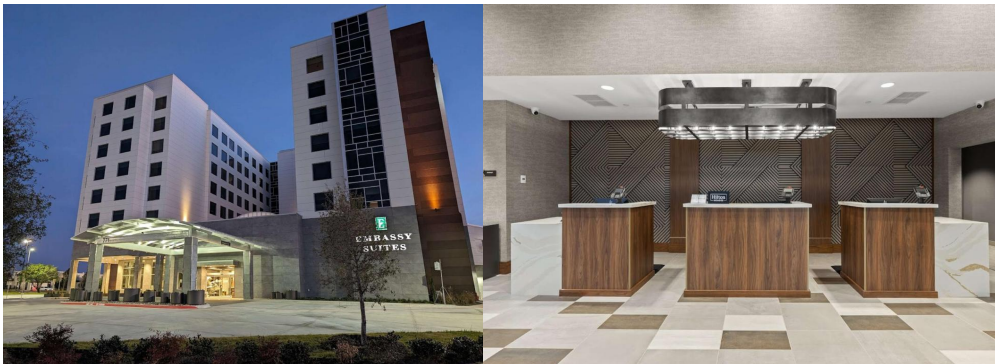

AJJ FURNITURE

Guangdong aijiaju Furniture Co., Ltd

Embassy Suites By Hilton Irving Las Colinas
欧文拉斯科利纳斯希尔顿尊盛套房酒店

★ ★ ★ three stars

The Hilton Zunsheng Suites Irving Las Colinas is located next to US-36 highway, 19 kilometers from the Dallas World Trade Center, 21 kilometers from the Dallas World Aquarium, 23 kilometers from Preston Center, 20 kilometers from the American Airlines Center, and 21 kilometers from Highland Park Village. The nearest airport is Dallas Fort Worth International Airport, which is only 4 kilometers away. There is a two-story fitness center where you can enjoy mountain views from our rooftop pool all year round..