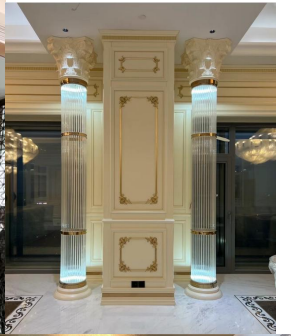

Fairmont Hotel

The hotel has approximately 348 guest rooms, including deluxe standard rooms, deluxe double rooms, deluxe suites, and presidential suites. Equipped with globally renowned Fairmont Chinese and Western cuisine, the aerial specialty restaurant is the ideal place for you to enjoy a feast of delicacies