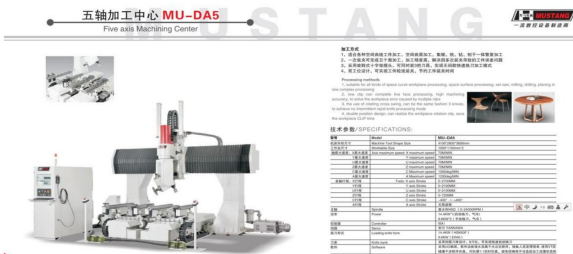

AJJ FURNITURE

Guangdong aijiaju Furniture Co., Ltd

Main production equipment

“长荣”五轴加工中心