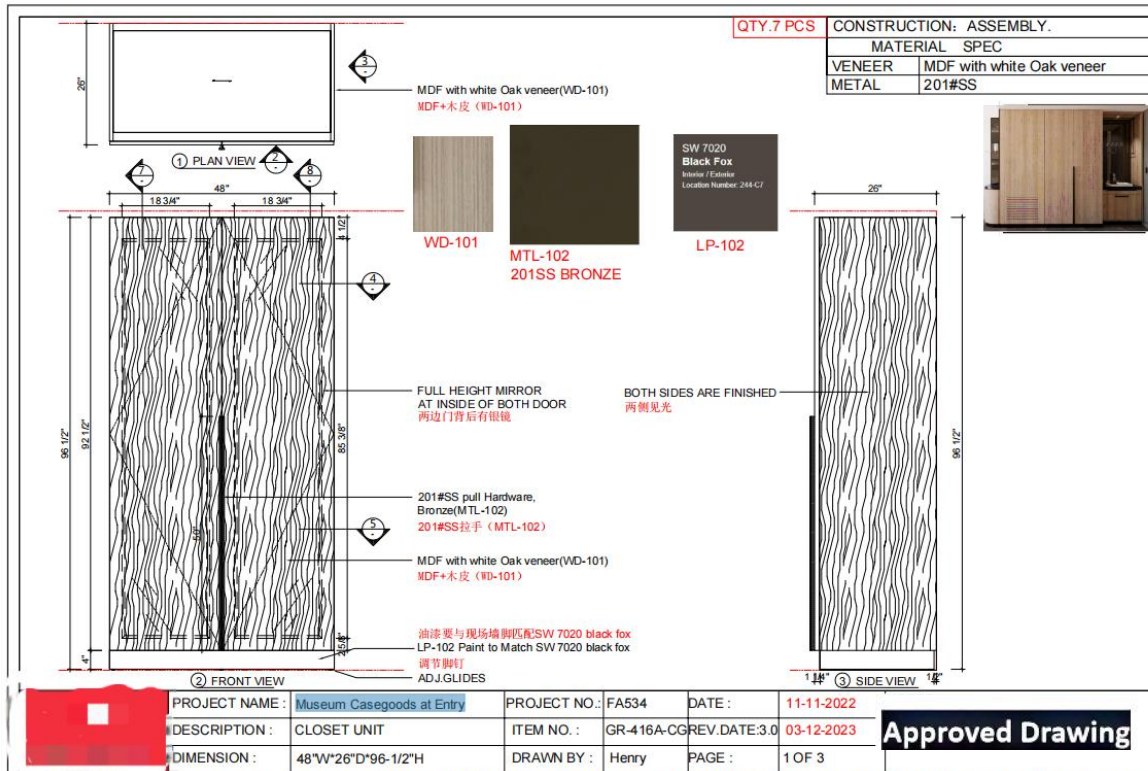

AJJ FURNITURE

Guangdong aijiaju Furniture Co., Ltd

Museum Square Hotel, Fort Worth,
Texas, USA
★ ★ ★ ★ ★ five stars

Due to the signing of a commercial cooperation confidentiality agreement, it is inconvenient to display more details