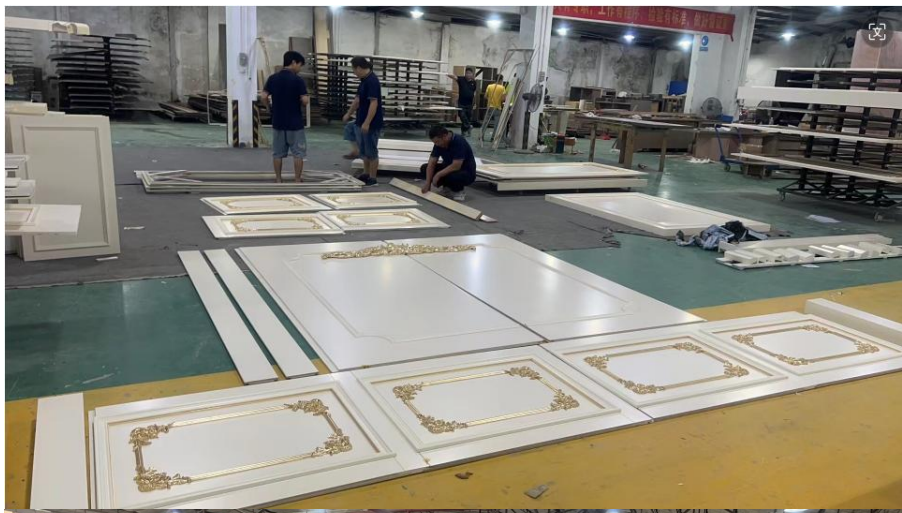

Fixed production workshop