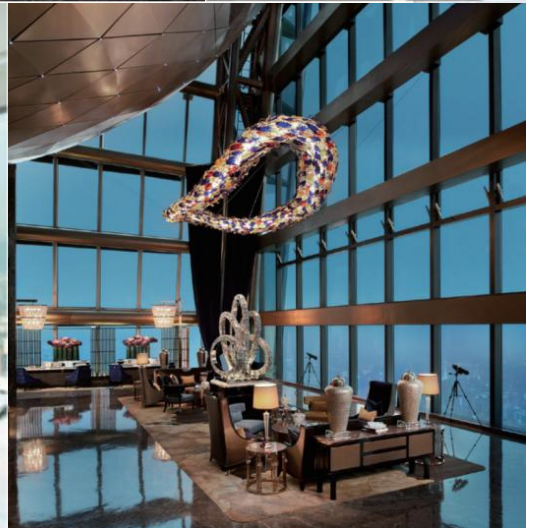

ST REGIS

New choices for modern urban elites