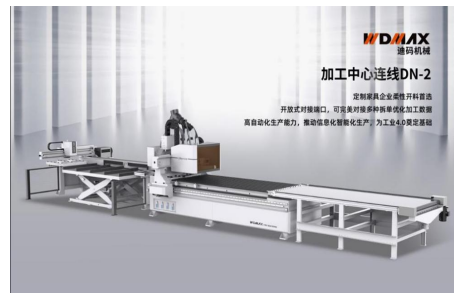

AJJ FURNITURE

Guangdong aijiaju Furniture Co., Ltd

Main production equipment