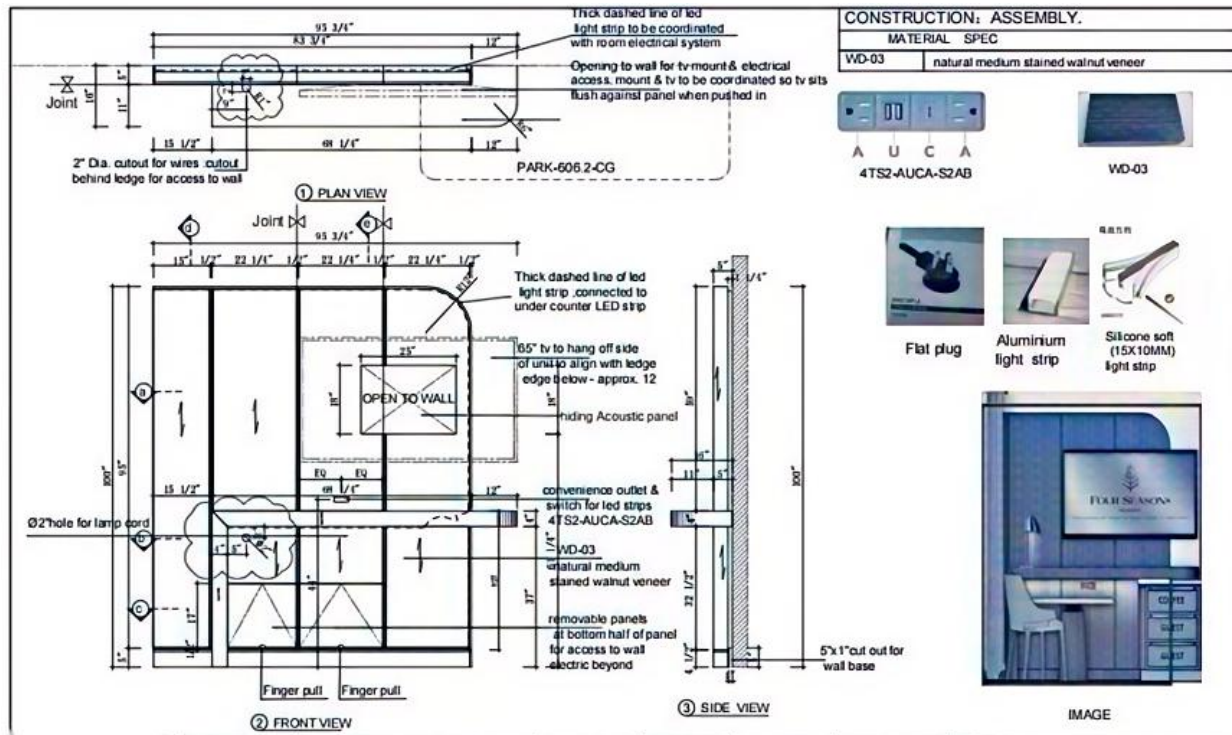

Due to the signing of a commercial cooperation confidentiality agreement, it is inconvenient to display more details

PROJECT NAME :	Four Season Orlando Suites	PROJECT NO :	FA766	DATE :	10-08-2022	NOTES Approved Drawing
DESCRIPTION :	Living room TV wall panel with shelf	ITEM NO :	PARK-606.1-CG	REV. DATE :	02-28-2023	
DIMENSION :	95 3/4"W*16"D*100"H	DRAWN BY :	ROLFY	PAGE :	1 OF 4	