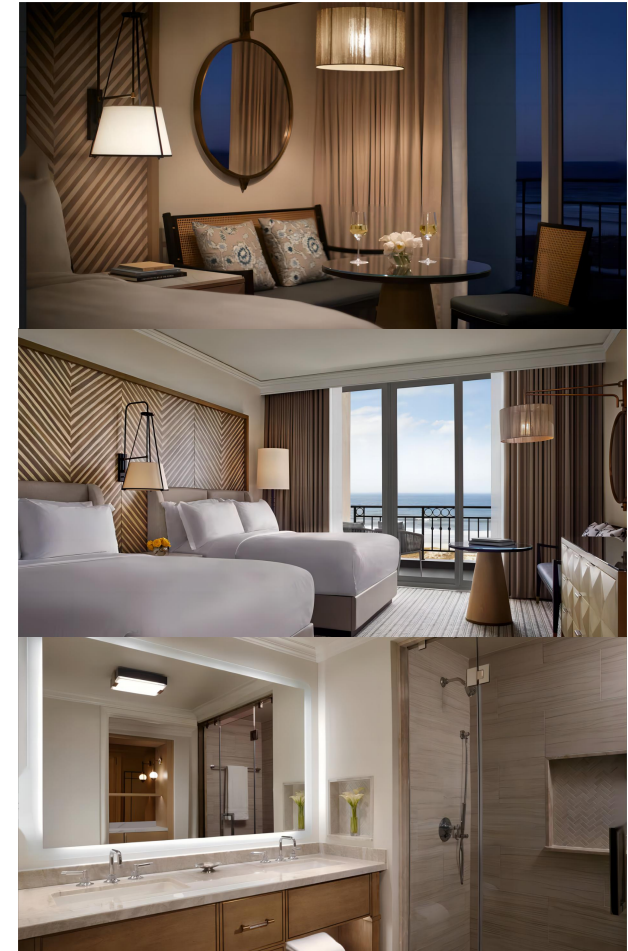

AJJ FURNITURE

Guangdong aijiaju Furniture Co., Ltd

阿米莉亚岛丽思卡尔顿酒店
The Ritz-Carlton, Amelia Island

★ ★ ★ ★ ★ five stars