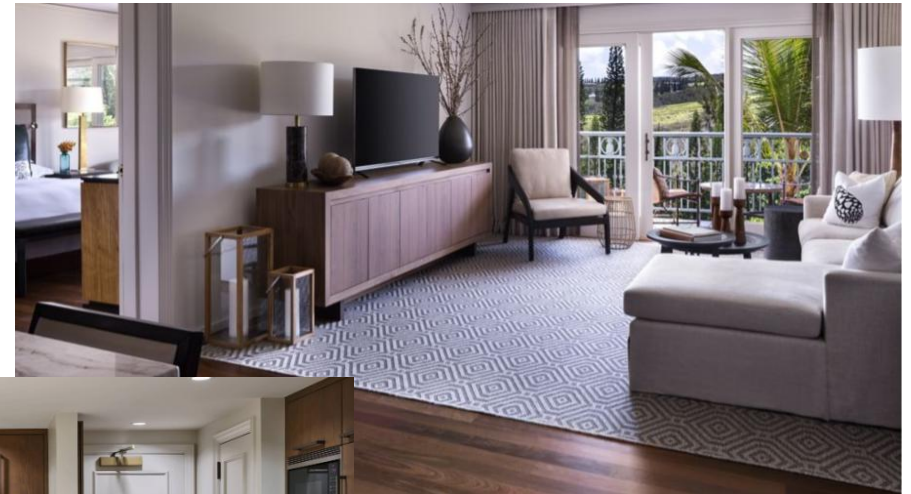

AJJ FURNITURE

Guangdong aijiaju Furniture Co., Ltd

丽兹卡尔顿毛依岛度假酒店
The Ritz-Carlton Maui, Kapalua

★ ★ ★ ★ ★