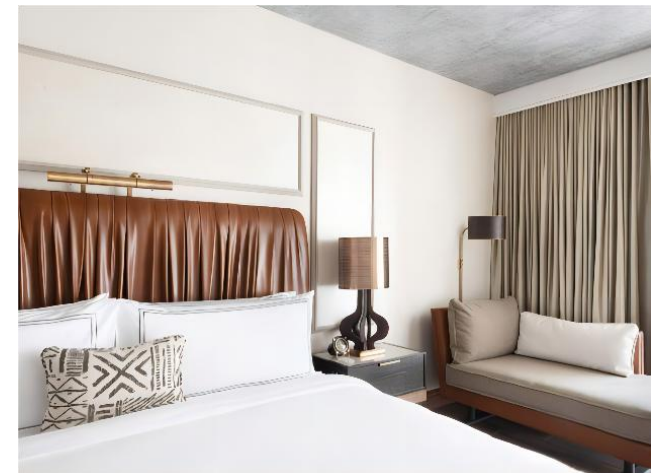

AJJ FURNITURE

Guangdong aijiaju Furniture Co., Ltd

AUTOGRAPH COLLECTION®
HOTELS

Marriott Autograph Select Bensi Palm Hotel
The Ben West Palm
★ ★ ★ ★ four stars