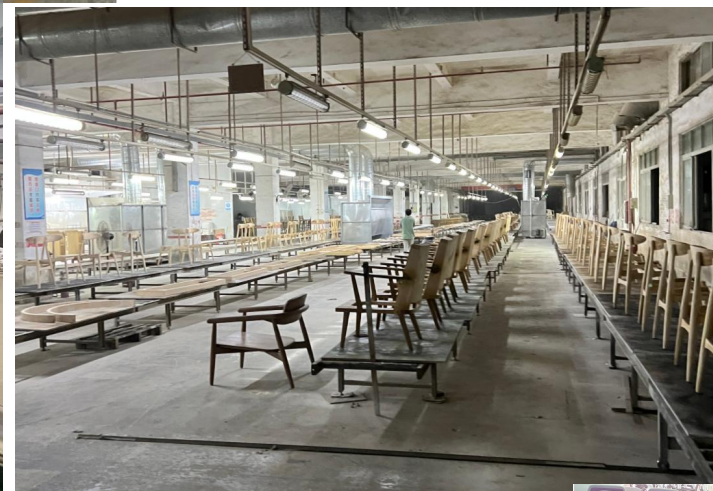

AJJ FURNITURE

Guangdong aijiaju Furniture Co., Ltd

Partial Equipment List

Serial Number	name	quantity
1	Pneumatic cutting saw	6
2	1 splicing machine	1
3	Solid wood cutting machine	1
4	1 CNC curve saw	1
5	band saw	7
6	CNC Clamp Cutting Machine	2
7	CNC high-speed edge trimming machine	4
8	side woodworking thickness planer	1
9	300 double-sided planer	1
10	Double-sided planer	1
11	1 double-sided planer	1
12	1 double headed scissors	1
13	2 CNC tenoning machines	2
14	Horizontal double end tenoning machine	4
15	CNC tenon processing center	1
16	5 curved saws	5
17	CNC precision carving machine	44
18	Five disc tenoning machine	3
19	Numerical control relies on one imitation machine	7
20	2 sets of oscillating sand	2
21	1 CNC lathe	1
22	3 irregular sanding machines	3
23	16 axis CNC engraving and milling machine	3
24	5-axis CNC dual table machining center	1
25	5-axis CNC single table machining center	2

26	Double table three-axis CNC machining center	2
27	Desktop three-axis CNC machining center	2
28	sander	4
29	edge banding machine	2
30	Vertical belt sanding machine	1
31	Five sided drill	1
32	1 set of painting equipment	3
33	Precision sliding table saw	5
34	1 manual edge banding machine	1
35	1 computer panel saw	2
36	Laser cutting machine	2
37	sliding table saw	1
38	Five rows of drills	2
39	Swallowtail machine	2
40	1 hot press machine	1
41	cold press	5
42	edge banding machine	2
43	One veneer splicing machine	1
44	1 double-sided adhesive machine	1
45	1 hydraulic veneer cutting machine	1
46	One CNC double-sided sanding forming machine	1
47	One floating primer sanding machine	1
48	Industrial sewing machine	17
49	Black Diamond Electric Scissors	1
50	Heavy duty JK-0318-1DY vehicle	5
51	One single needle comprehensive delivery flat car	1
52	Heavy duty four line locking machine	1
53	1 lifting forklift	1

AJJ FURNITURE

Guangdong aijiaju Furniture Co., Ltd
Workshop production scenario