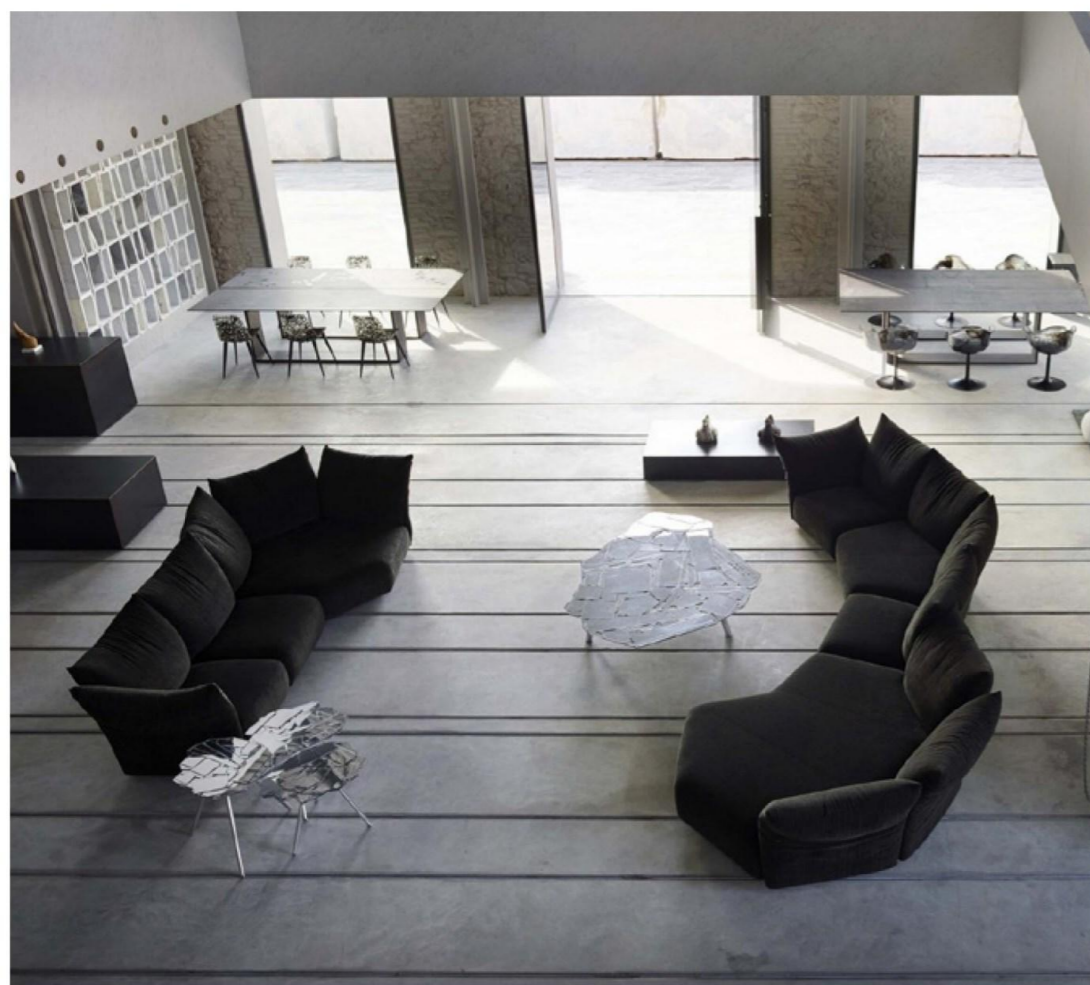

花瓣 / STANDARD

转角沙发
3500 (不展开) / 3850 (展开)