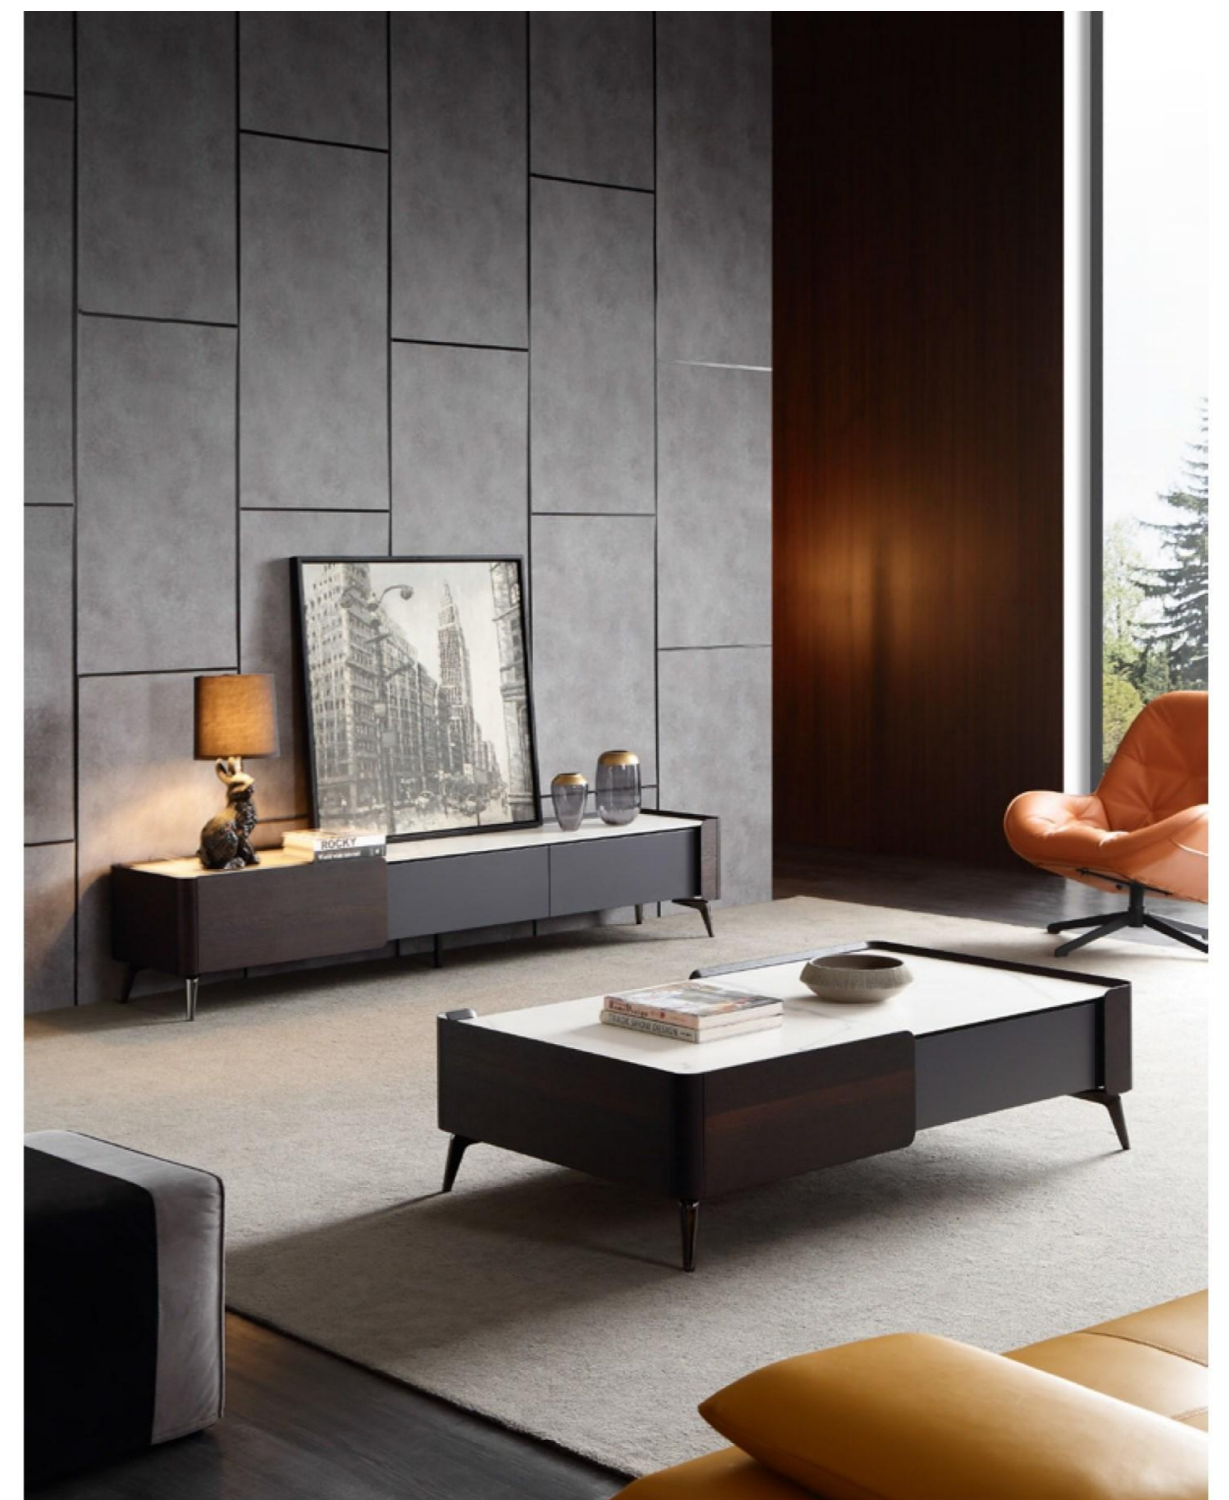

816plus茶长几
1400*800*380

816plus地柜
2200*450*430