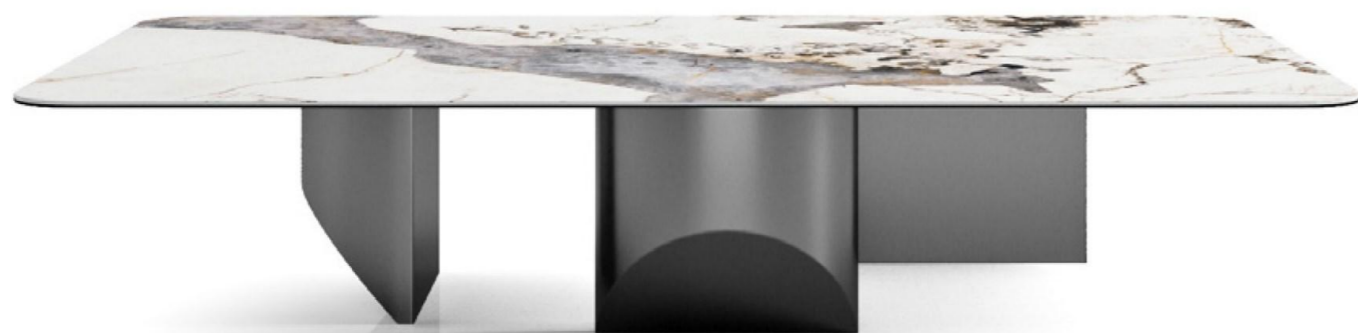

18008 异形小方几

18008 异形大方几

1809C圆几