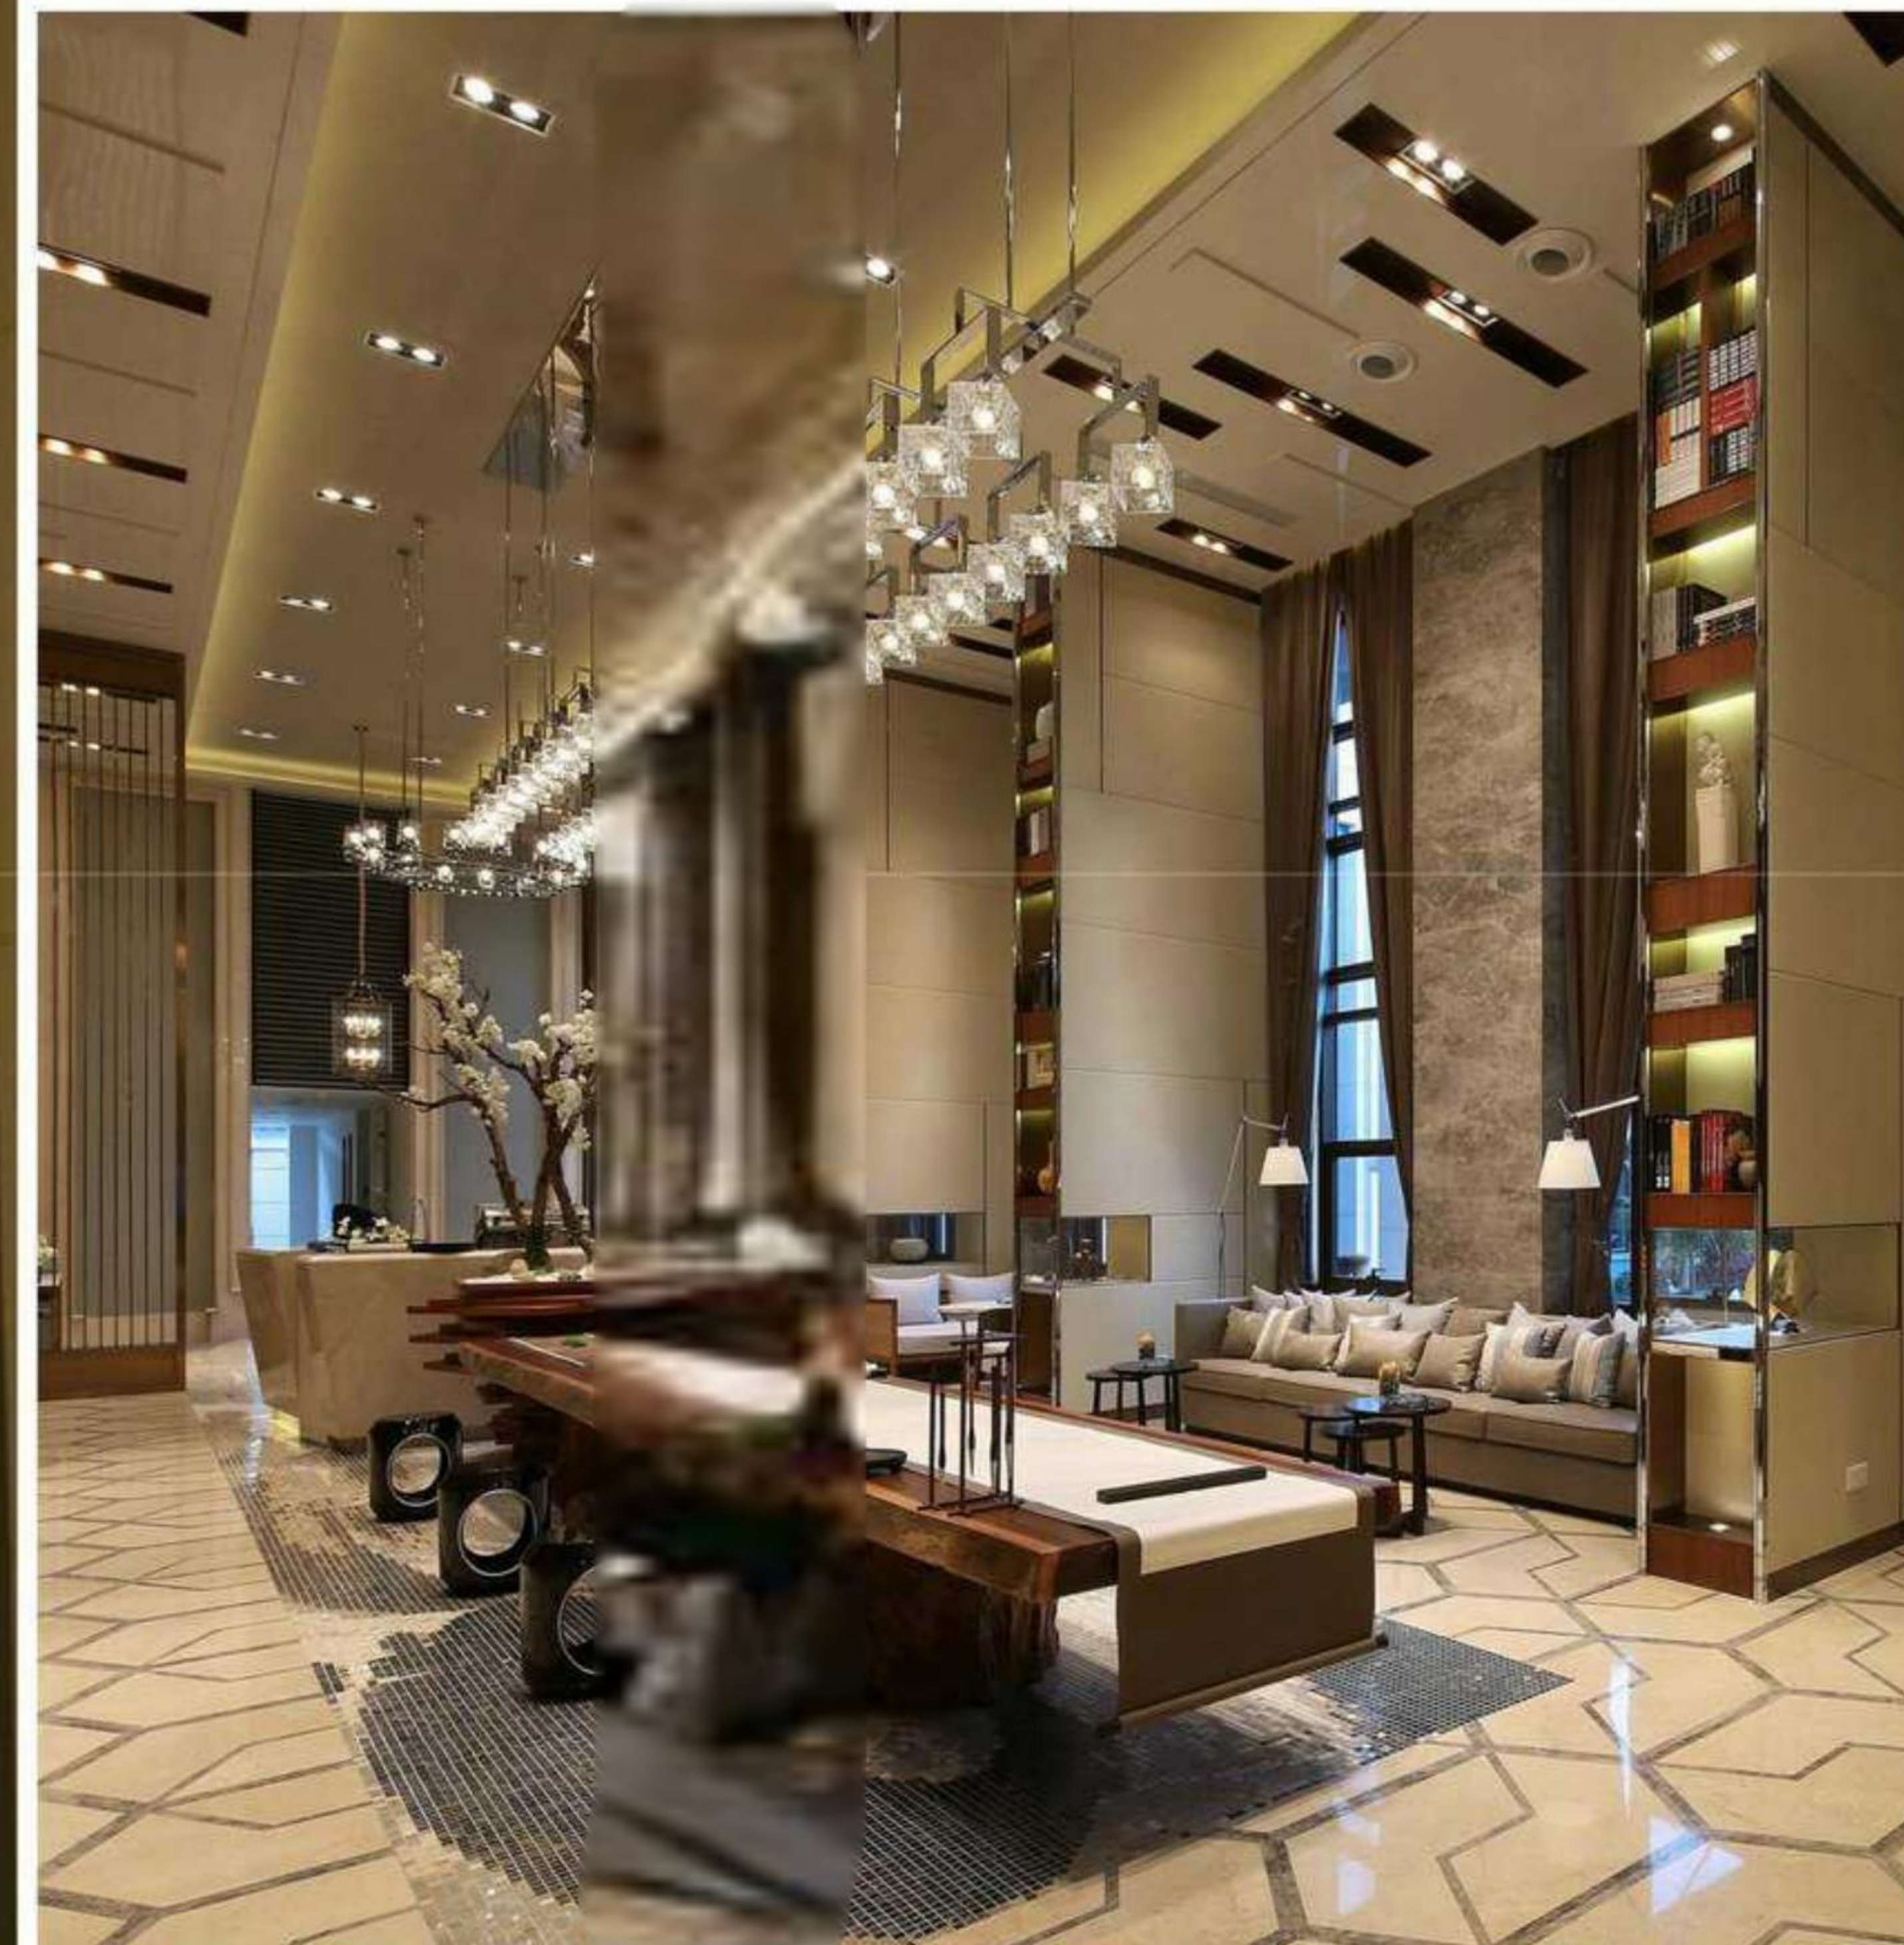

What is art? Emotional 艺术是什么?

艺术是情感的表露，
任何事物做到极致，都是艺术！
灯具的艺术就是设计师的想法到还原产品的真实性。

Art is an expression of emotion,
Everything is done to the extreme, it is art!
The art of lighting is the designer's idea to restore the authenticity of the product.