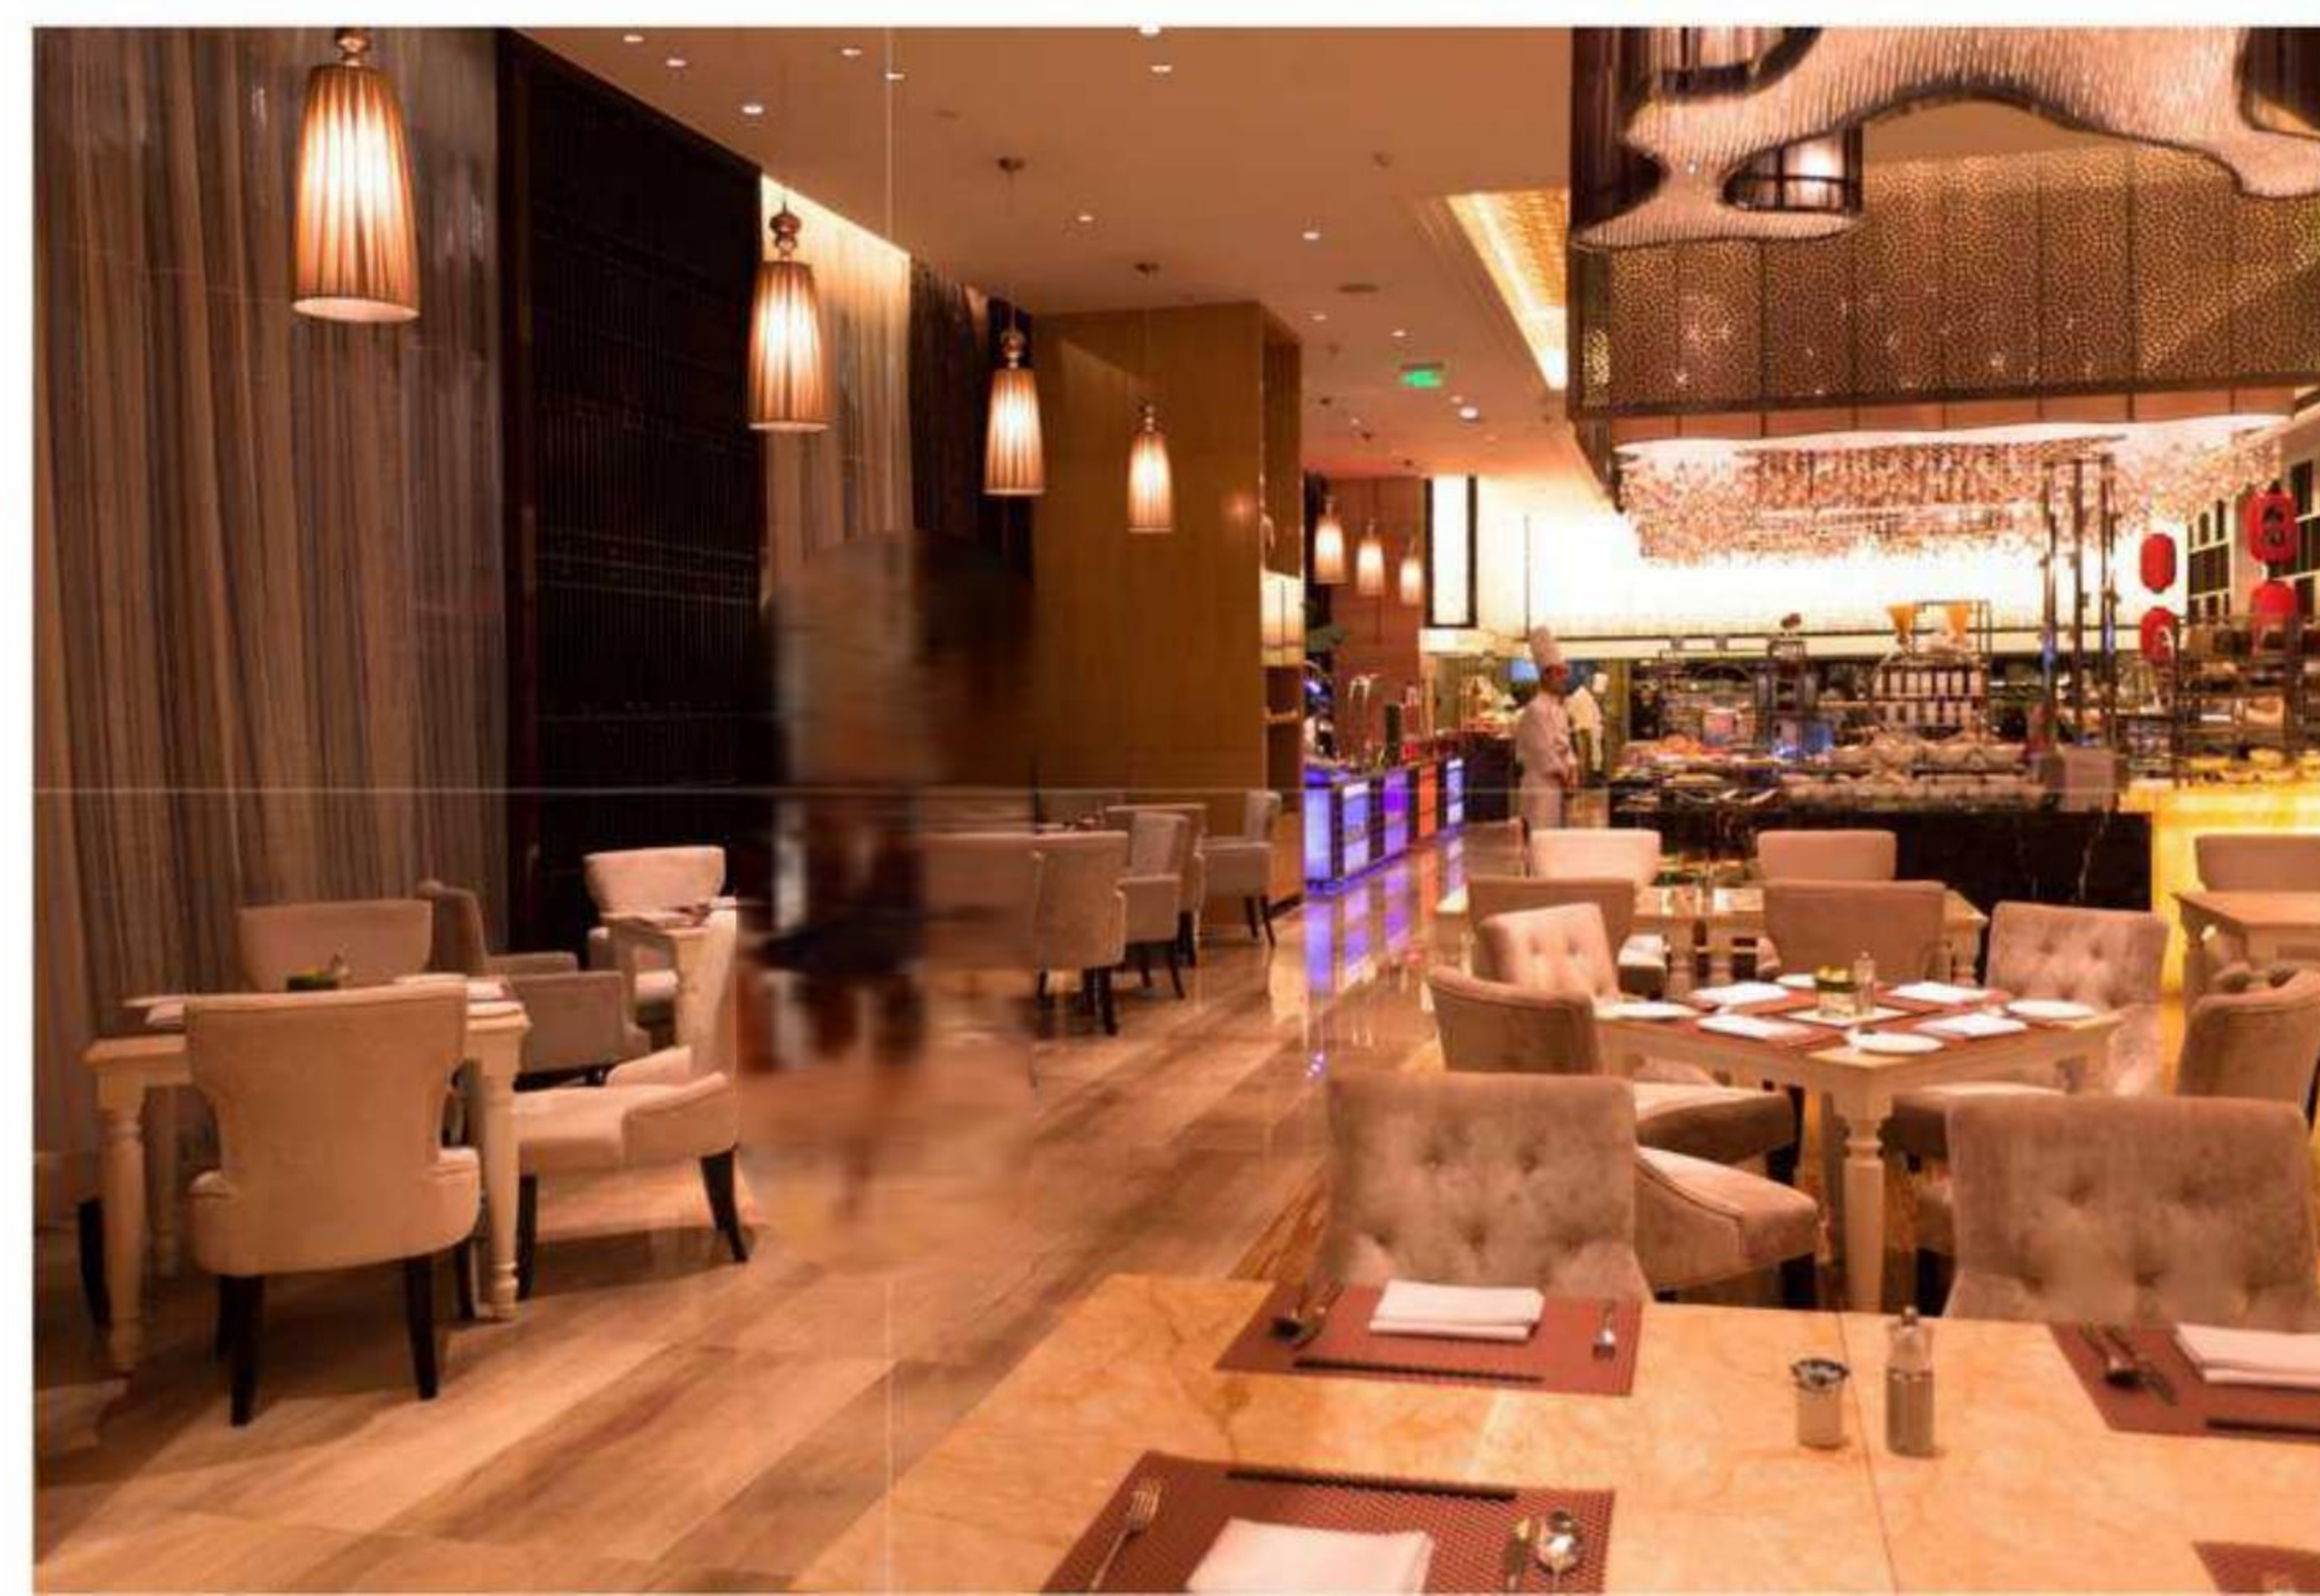

WARM STABLE SOLUTION 温稳和解

每个设计师和灯具设计的关系，都有着不同的层面和深度，但最后总要回归初心：不因为走得太远，而忘了为什么出发。从‘空间易想’到‘于舍’，一个是而立之年的蓬勃憧憬，一个是年至不惑的温稳和解，不管哪个阶段似乎都绕不开对‘我是谁？’的求索。

The relationship between each designer and luminaire design has different levels and depths, but in the end it always has to return to the beginning: not because it is too far away, but forget why. From 'space is easy to think' to 'together', one is the flourishing year of the year, the other is the gentle and harmonious solution of the year to the end, no matter which stage seems to be unable to circumvent the 'I am who?' The search for.