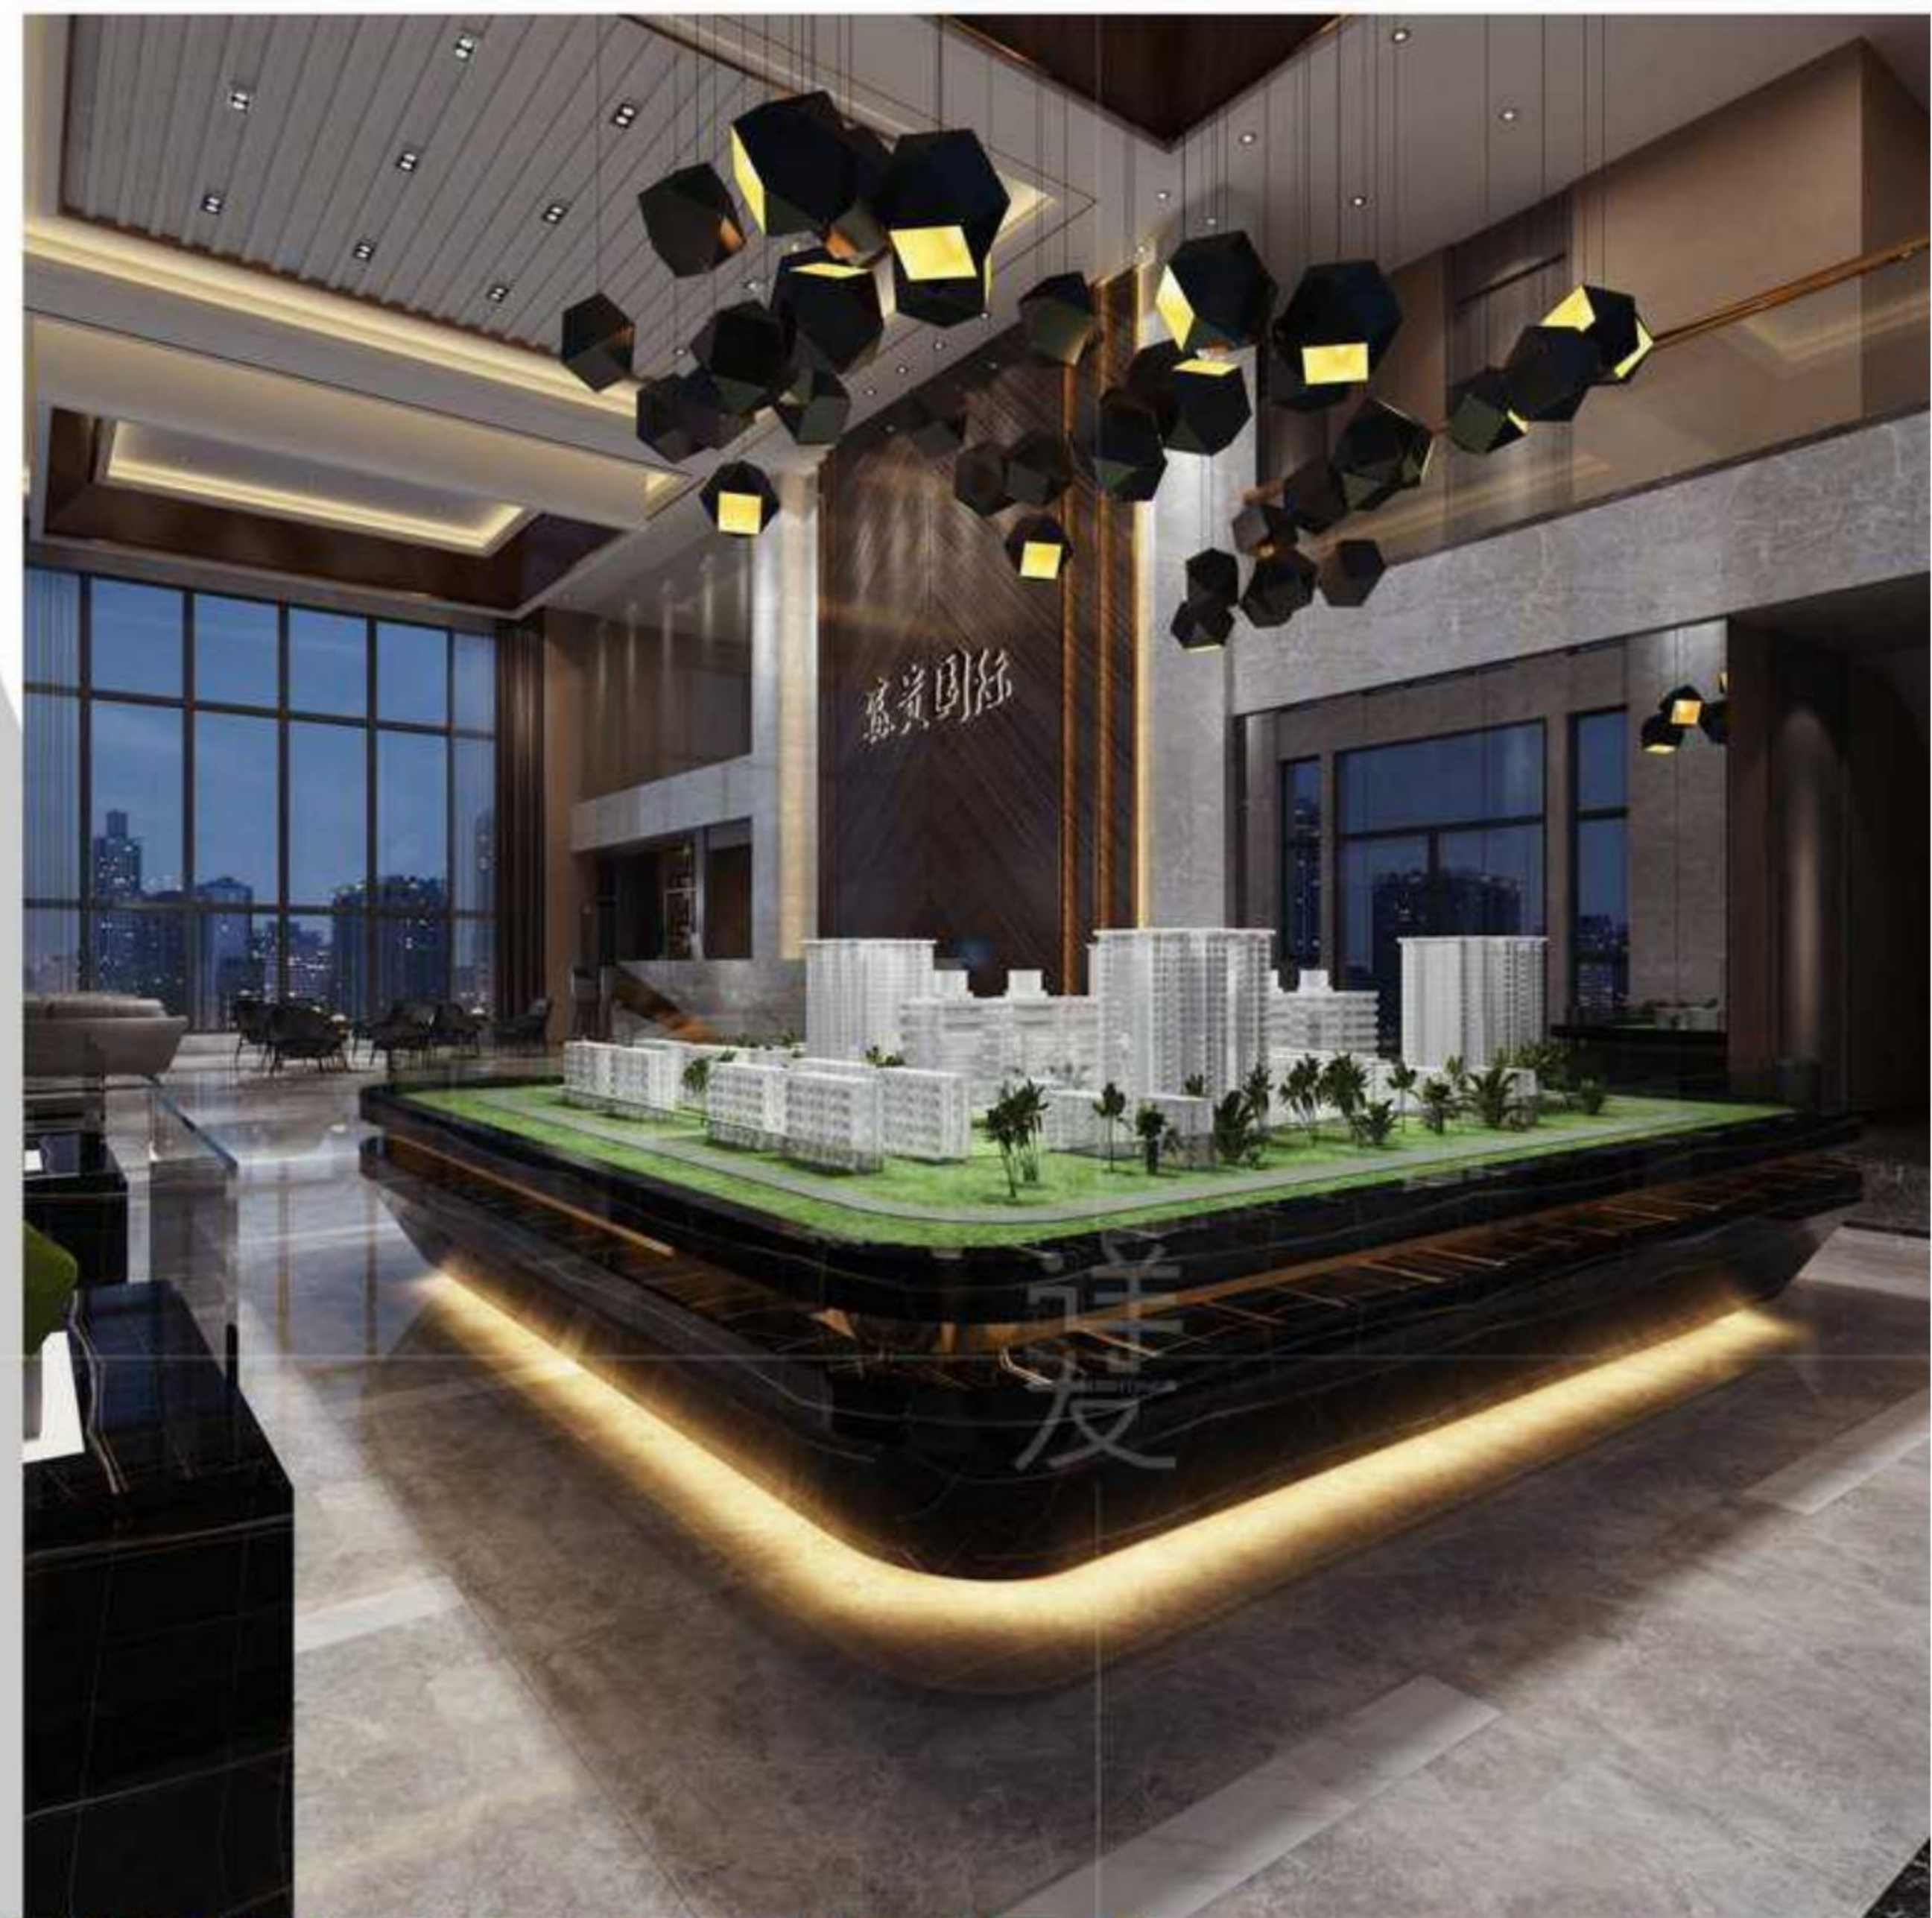

天域·山山豪庭

翻滚着蔚蓝色的波浪和闪耀着娇美的容光

Rolling blue waves and shining radiance

SIMPLE & LUXURIOUS

以东西方的微妙融合为基础，灯具简洁的线条和中性色调，传达着温暖和华丽的奢华

Based on the subtle blend of East and West, the lamps are decorated with clean lines and neutral tones. Conveying warmth and gorgeous luxury