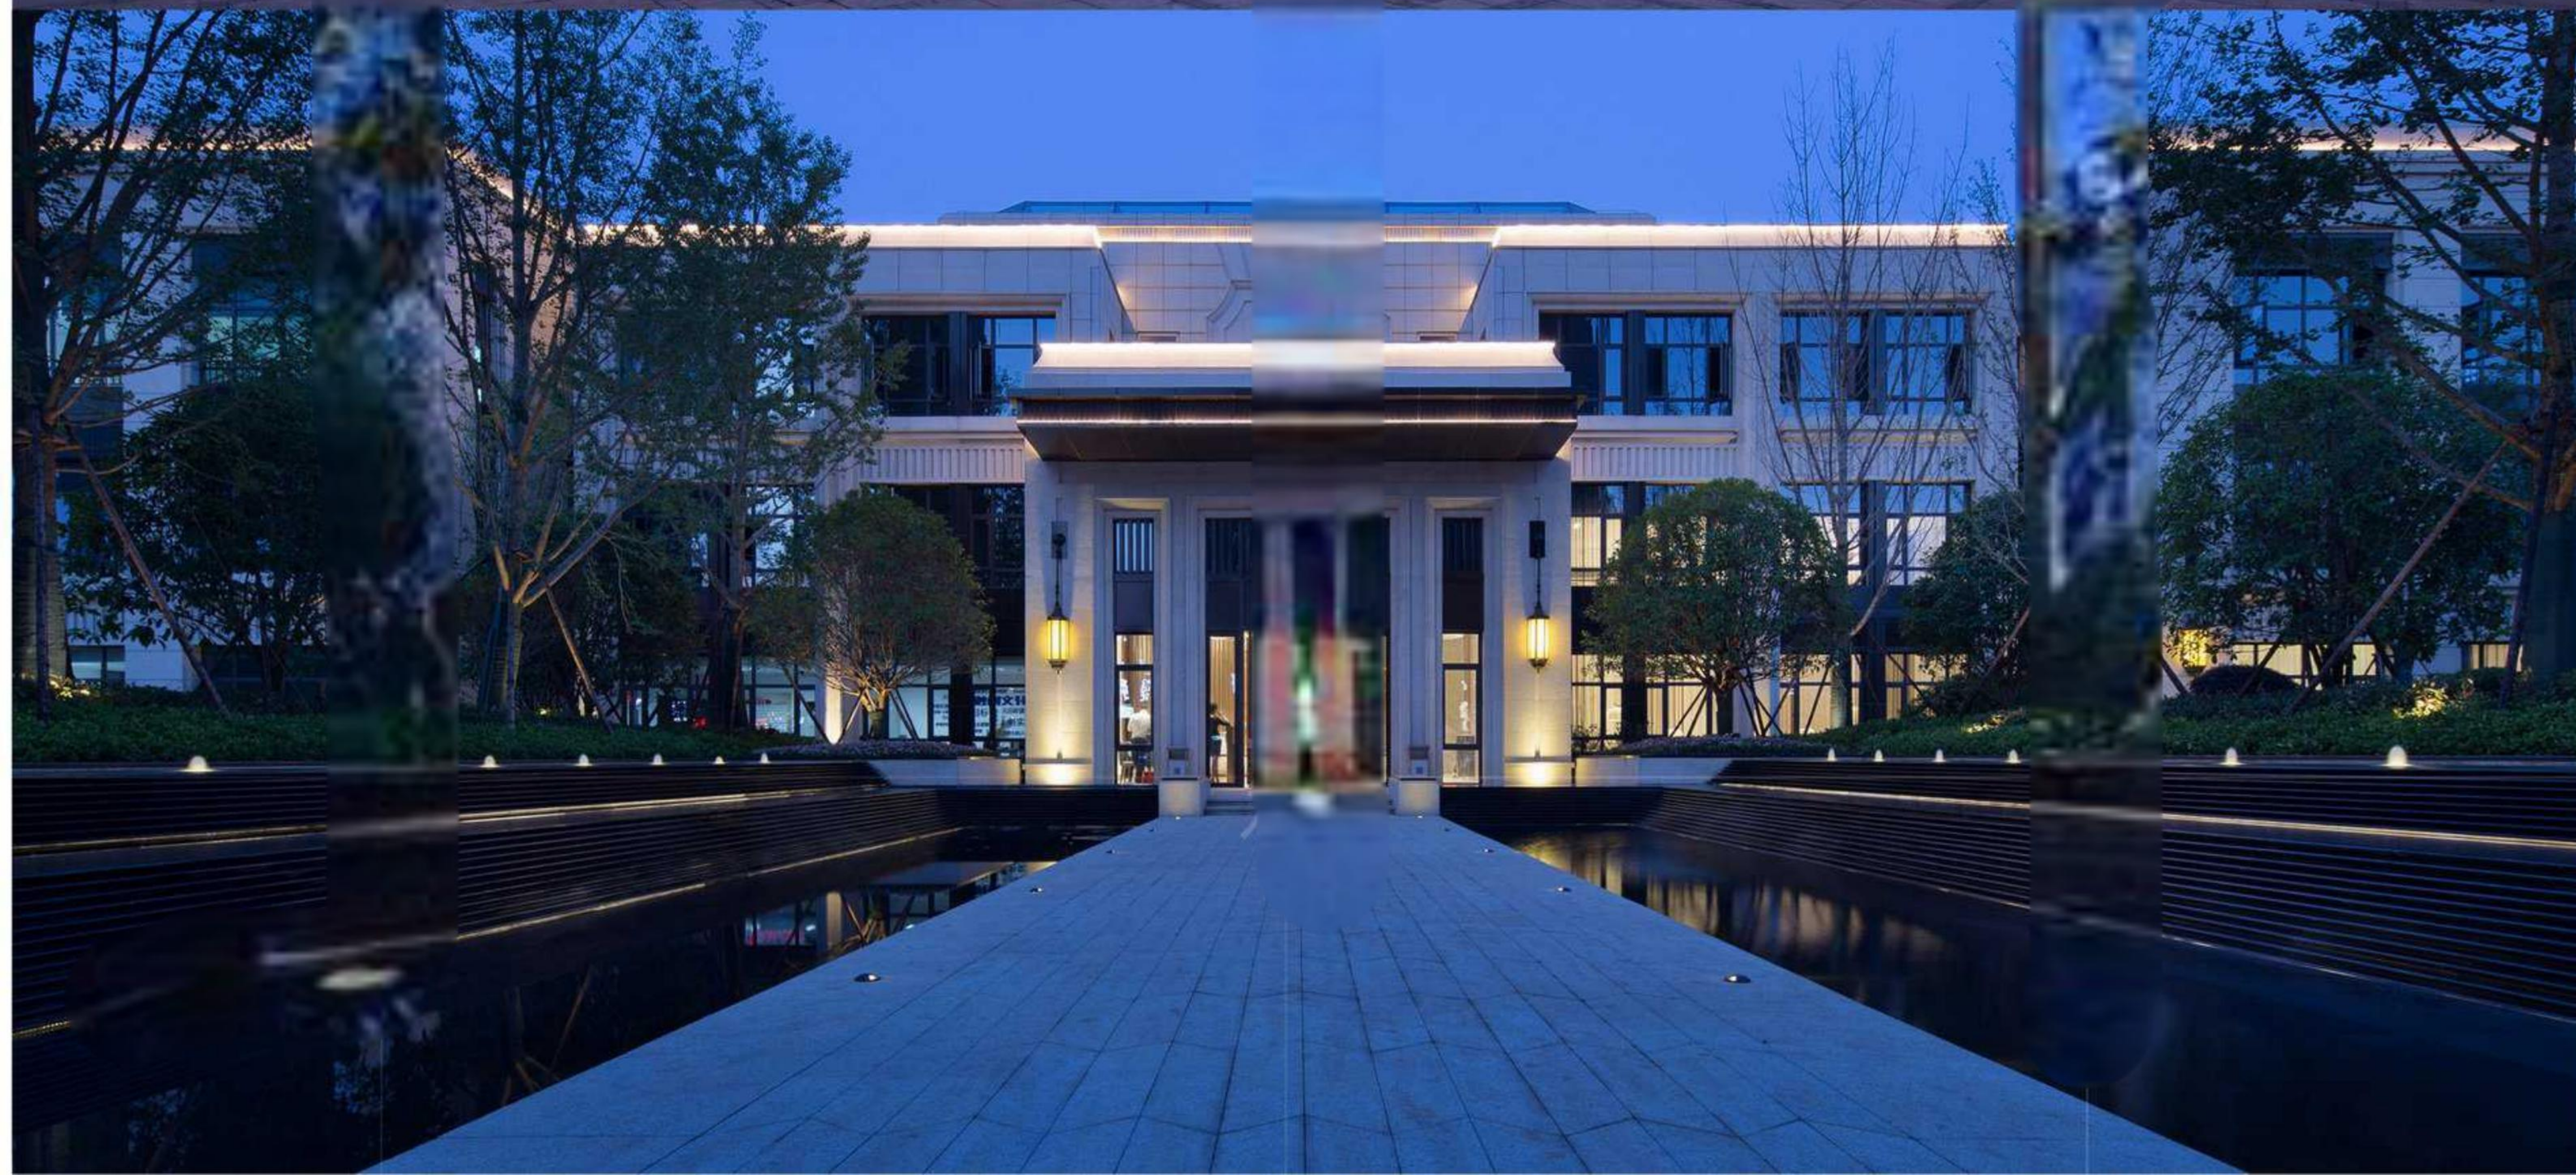

天域·山山豪庭

翻滚着蔚蓝色的波浪和闪耀着娇美的容光

Rolling blue waves and shining radiance

SIMPLE & LUXURIOUS

以东西方的微妙融合为基础，灯具简洁的线条和中性色调，传达着温暖和华丽的奢华

Based on the subtle blend of East and West, the lamps are decorated with clean lines and neutral tones. Conveying warmth and gorgeous luxury