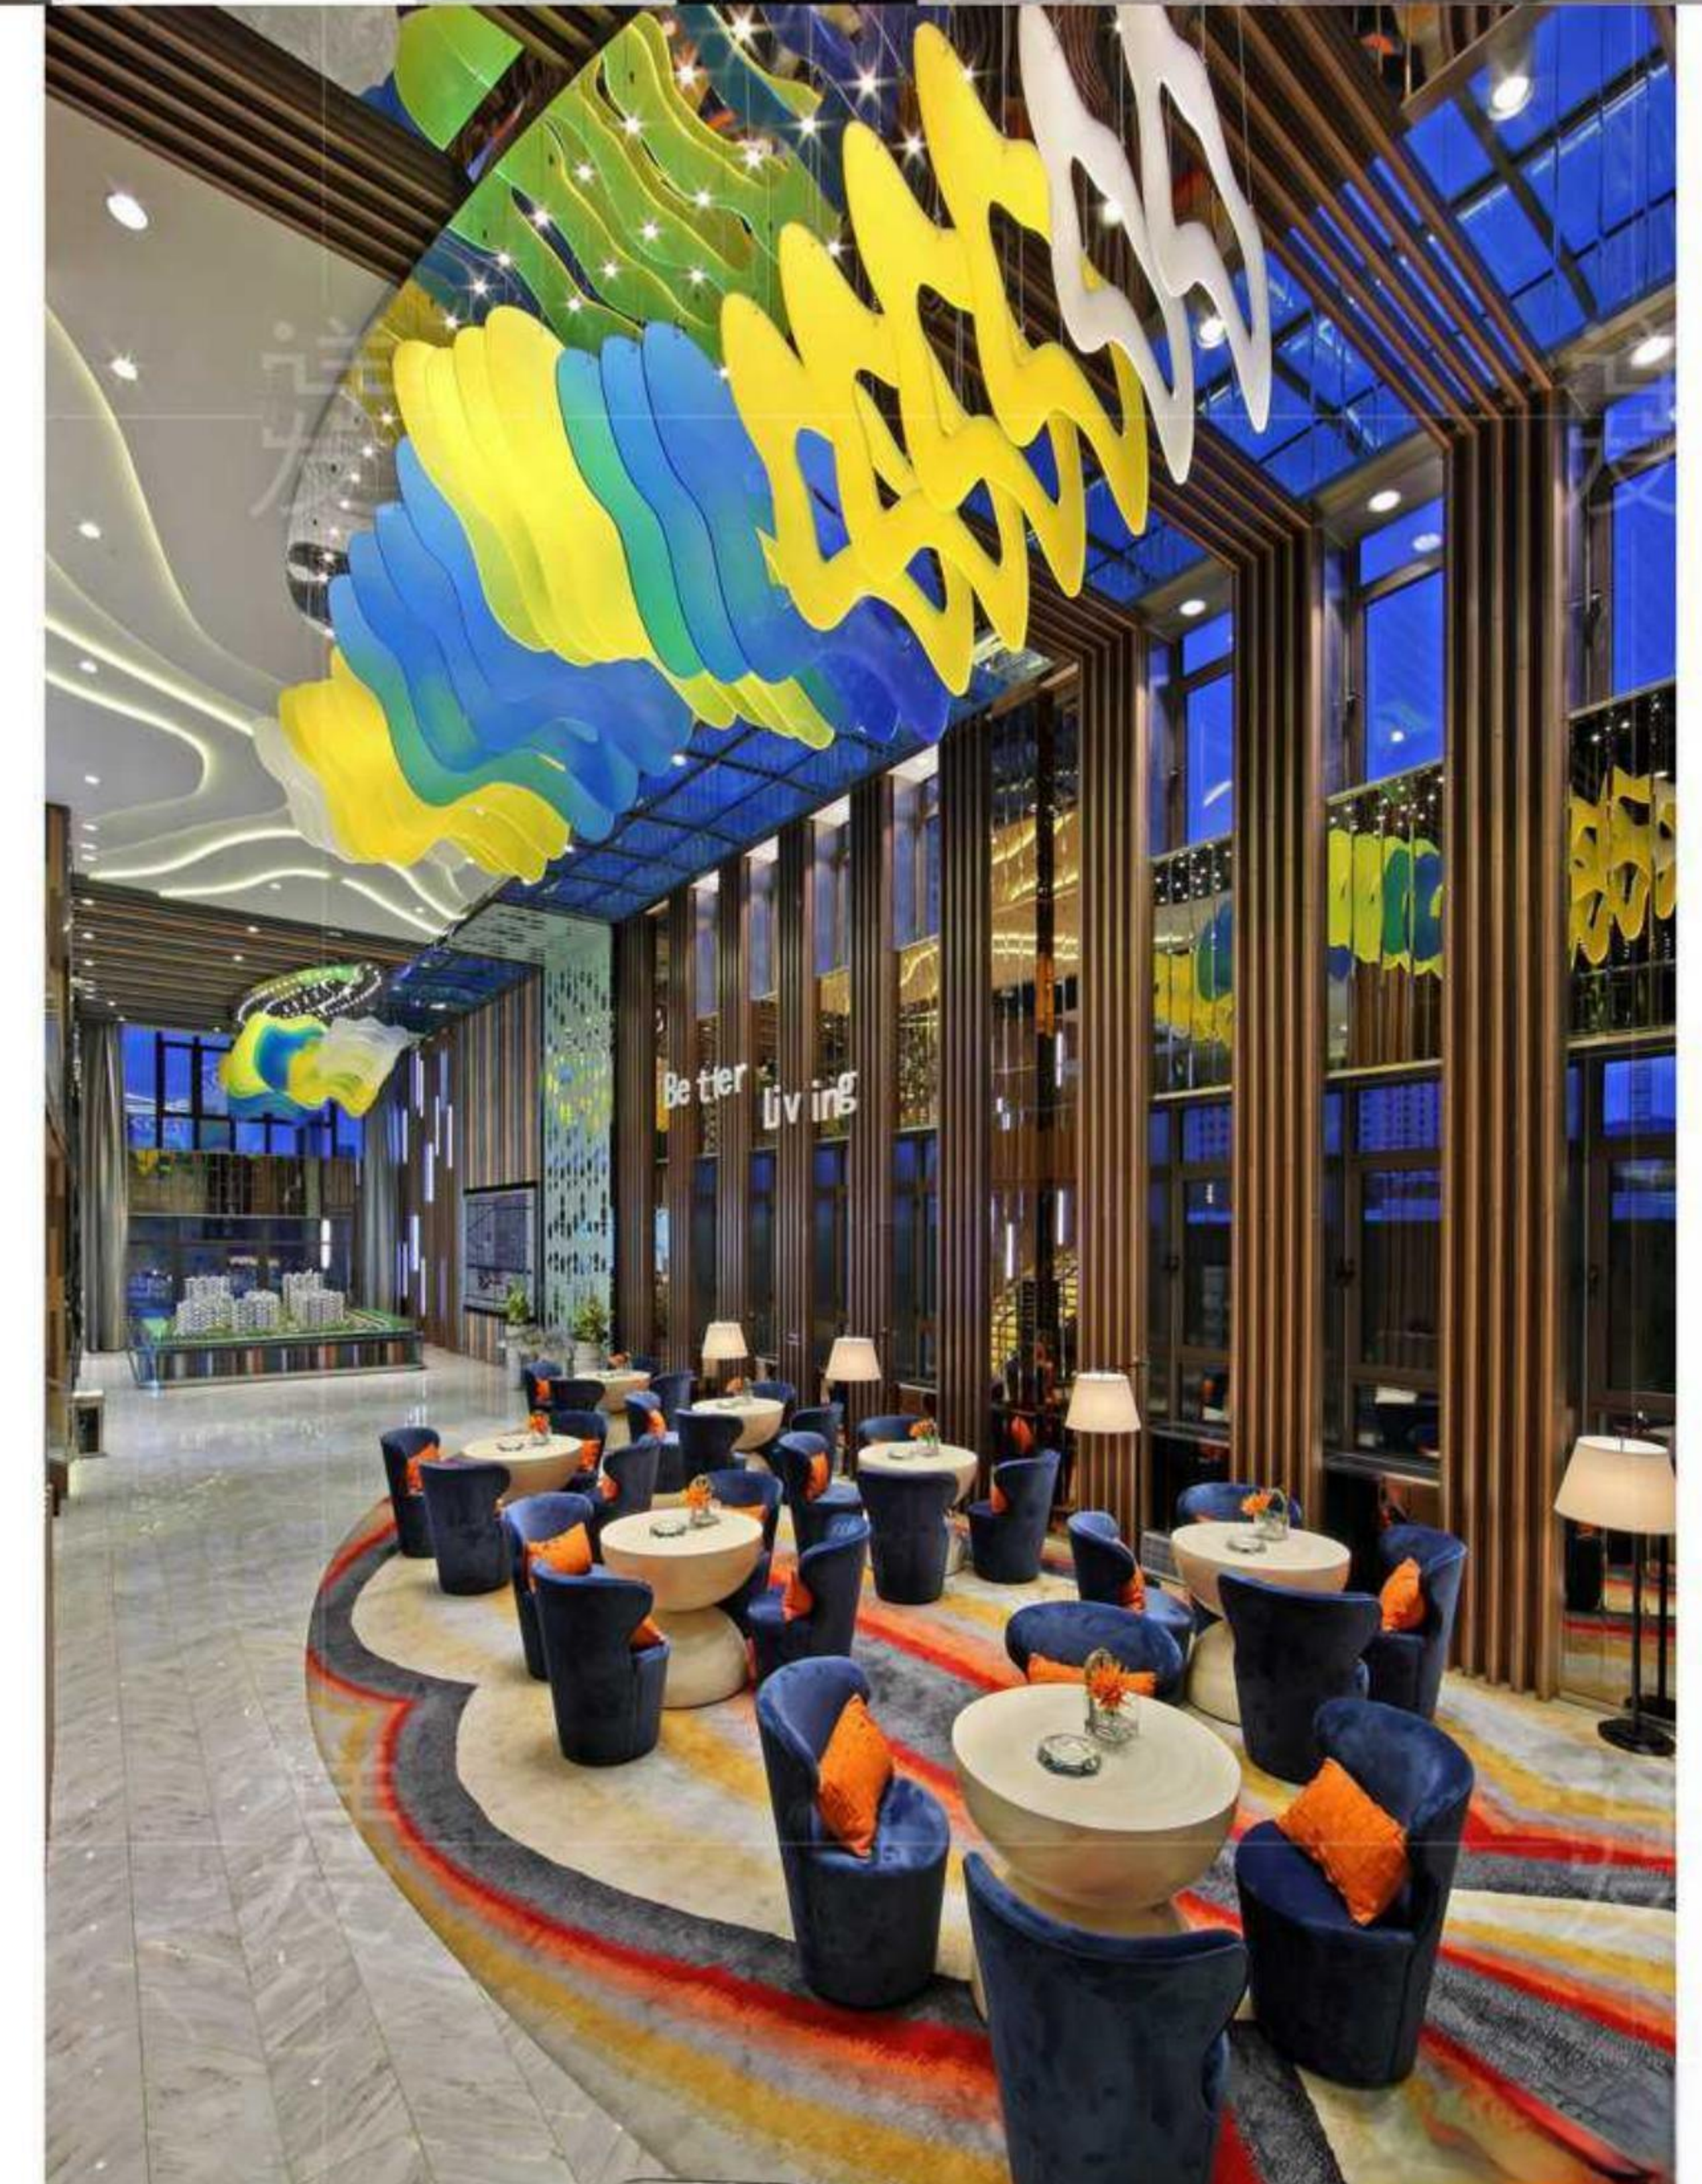

天域·山山豪庭

翻滚着蔚蓝色的波浪和闪耀着娇美的容光

Rolling blue waves and shining radiance

SIMPLE & LUXURIOUS

以东西方的微妙融合为基础，灯具简洁的线条和中性色调，传达着温暖和华丽的奢华

Based on the subtle blend of East and West, the lamps are decorated with clean lines and neutral tones. Conveying warmth and gorgeous luxury