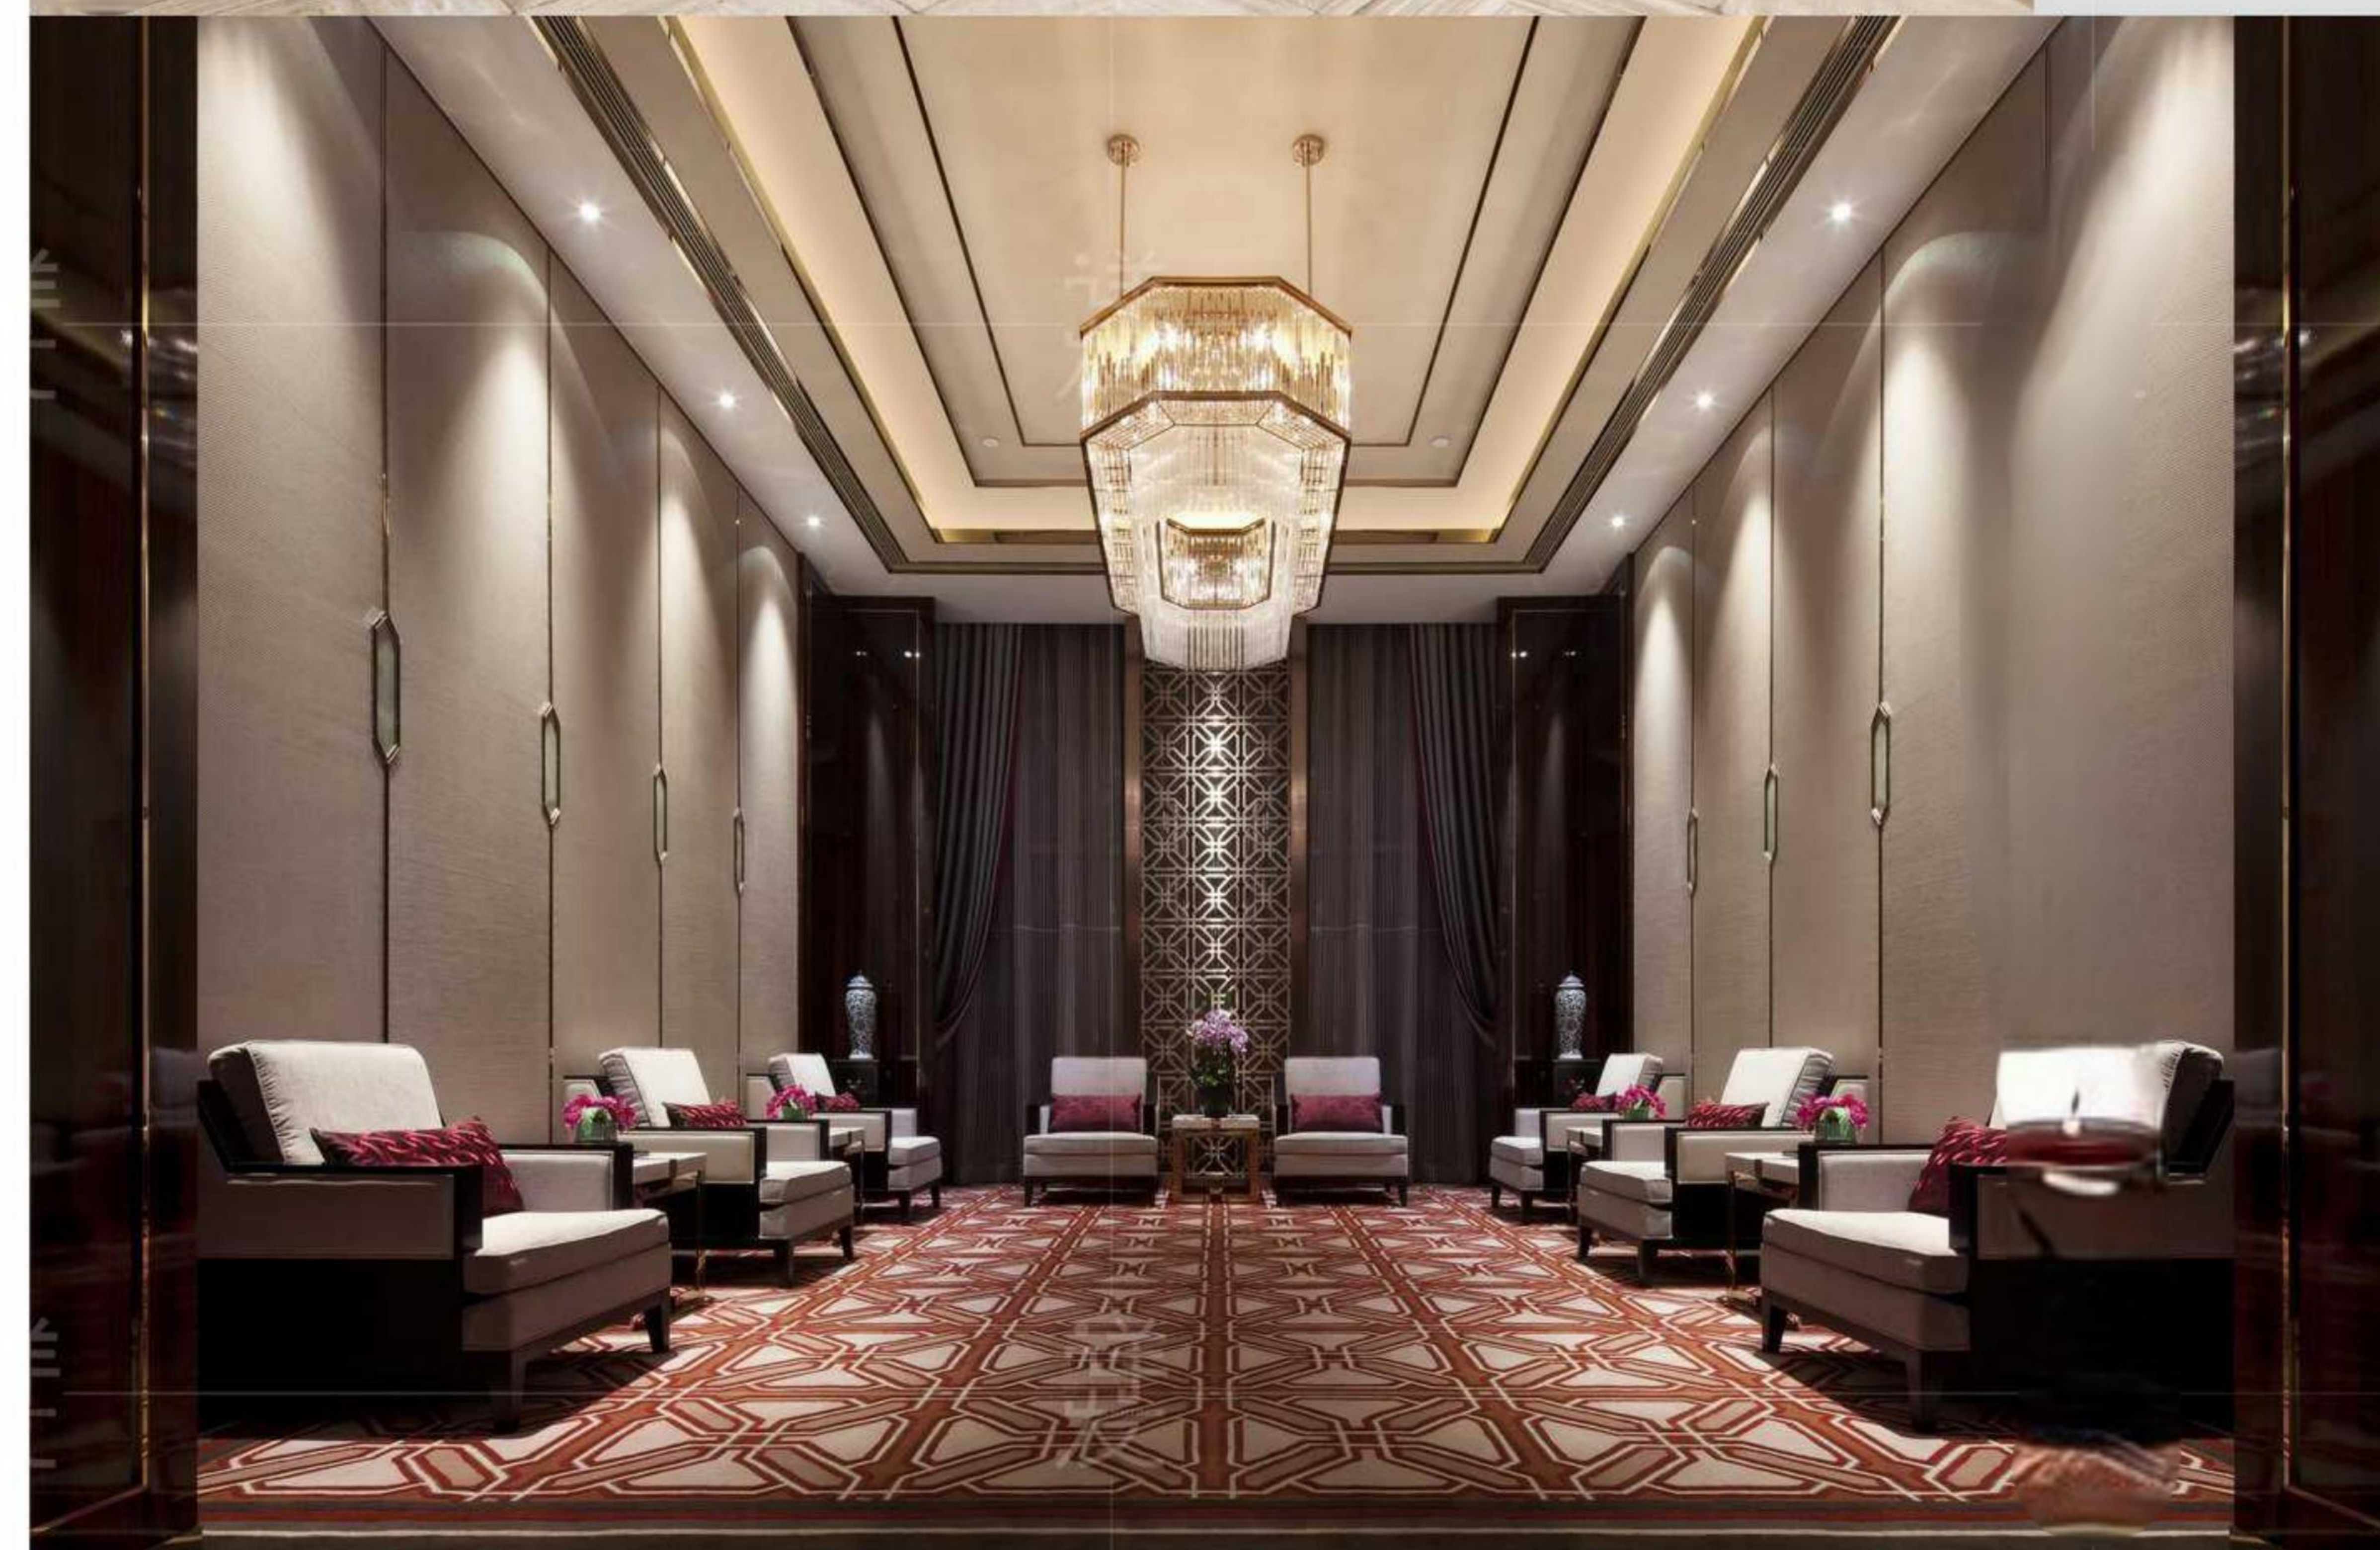

QUIET ELEGANT

宁静幽雅

您可以完全身临其境的感受光影奢侈品，
但同时也产生一种设计艺术的熟悉感。
You can feel the light and shadow luxury in a completely
immersive way, but at the same time produce a sense
of familiarity in design art.

灯光设计艺术
已渐成为一种时尚艺术
它创造出令人窒息的视觉
艺术氛围，给人身心以无
比的震撼和享受