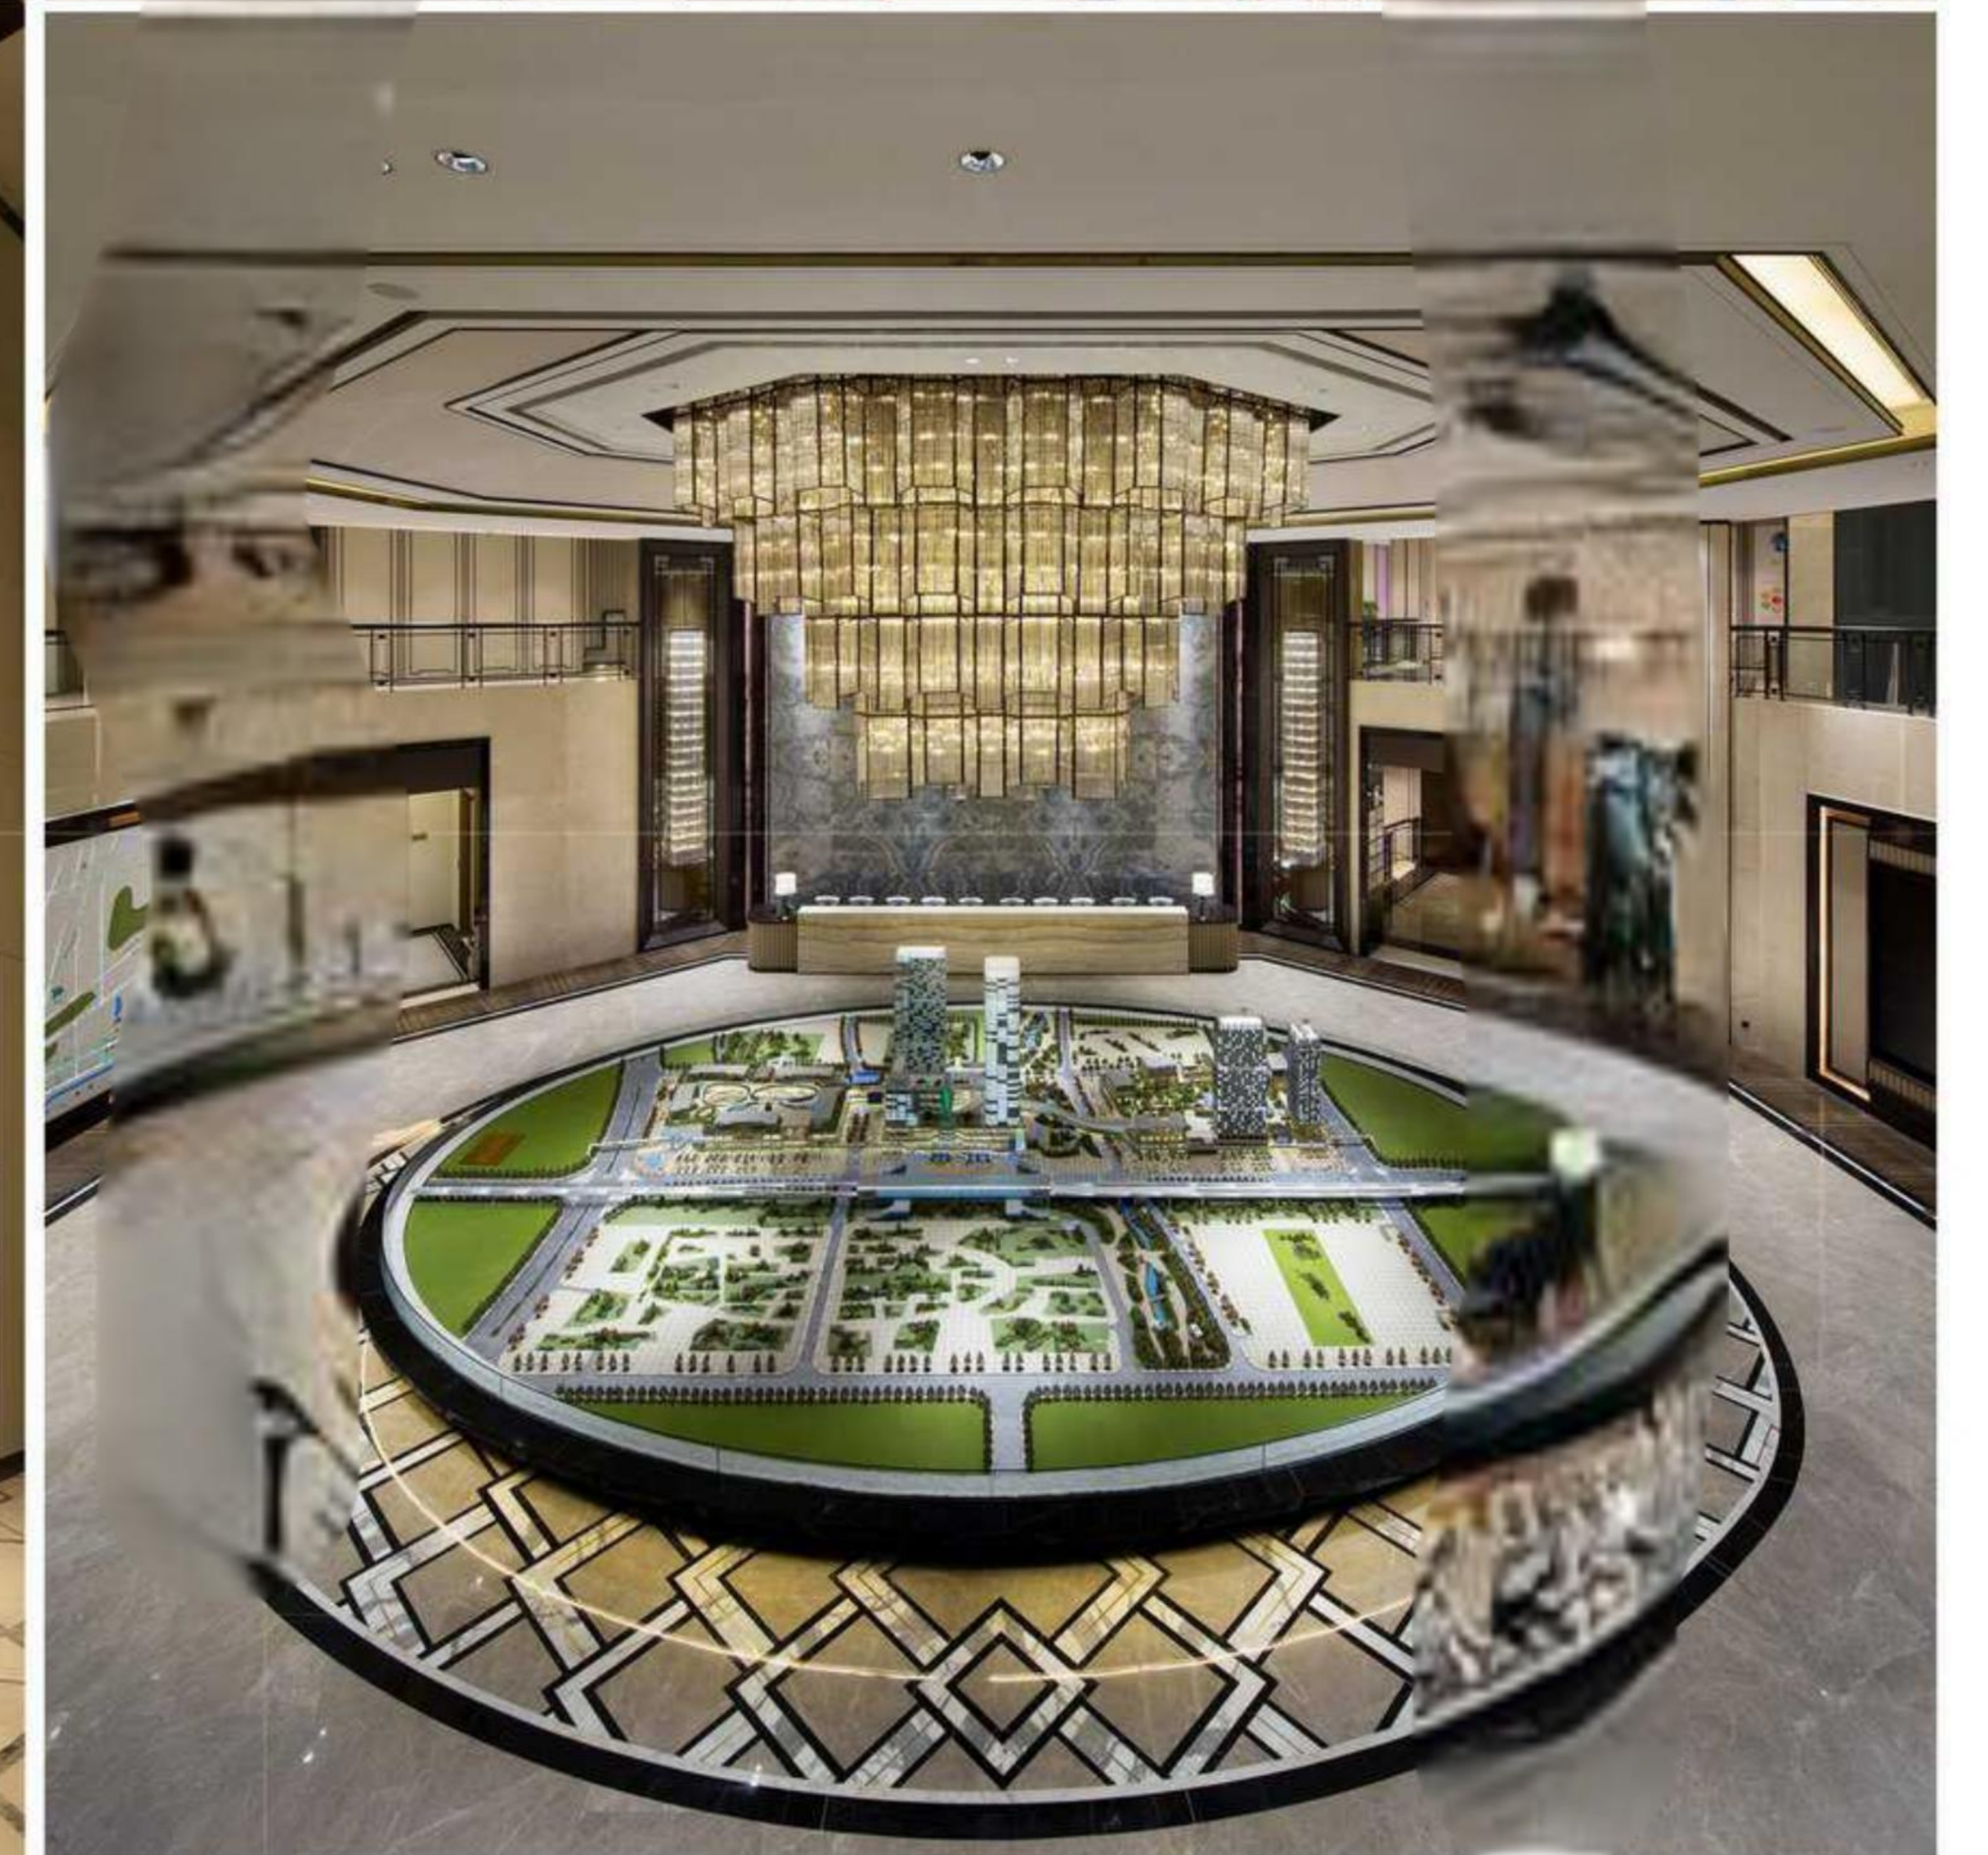

What is art? Emotional 艺术是什么?

艺术是情感的表露，
任何事物做到极致，都是艺术！
灯具的艺术就是设计师的想法到还原产品的真实性。

Art is an expression of emotion,
Everything is done to the extreme, it is art!
The art of lighting is the designer's idea to restore the authenticity of the product.