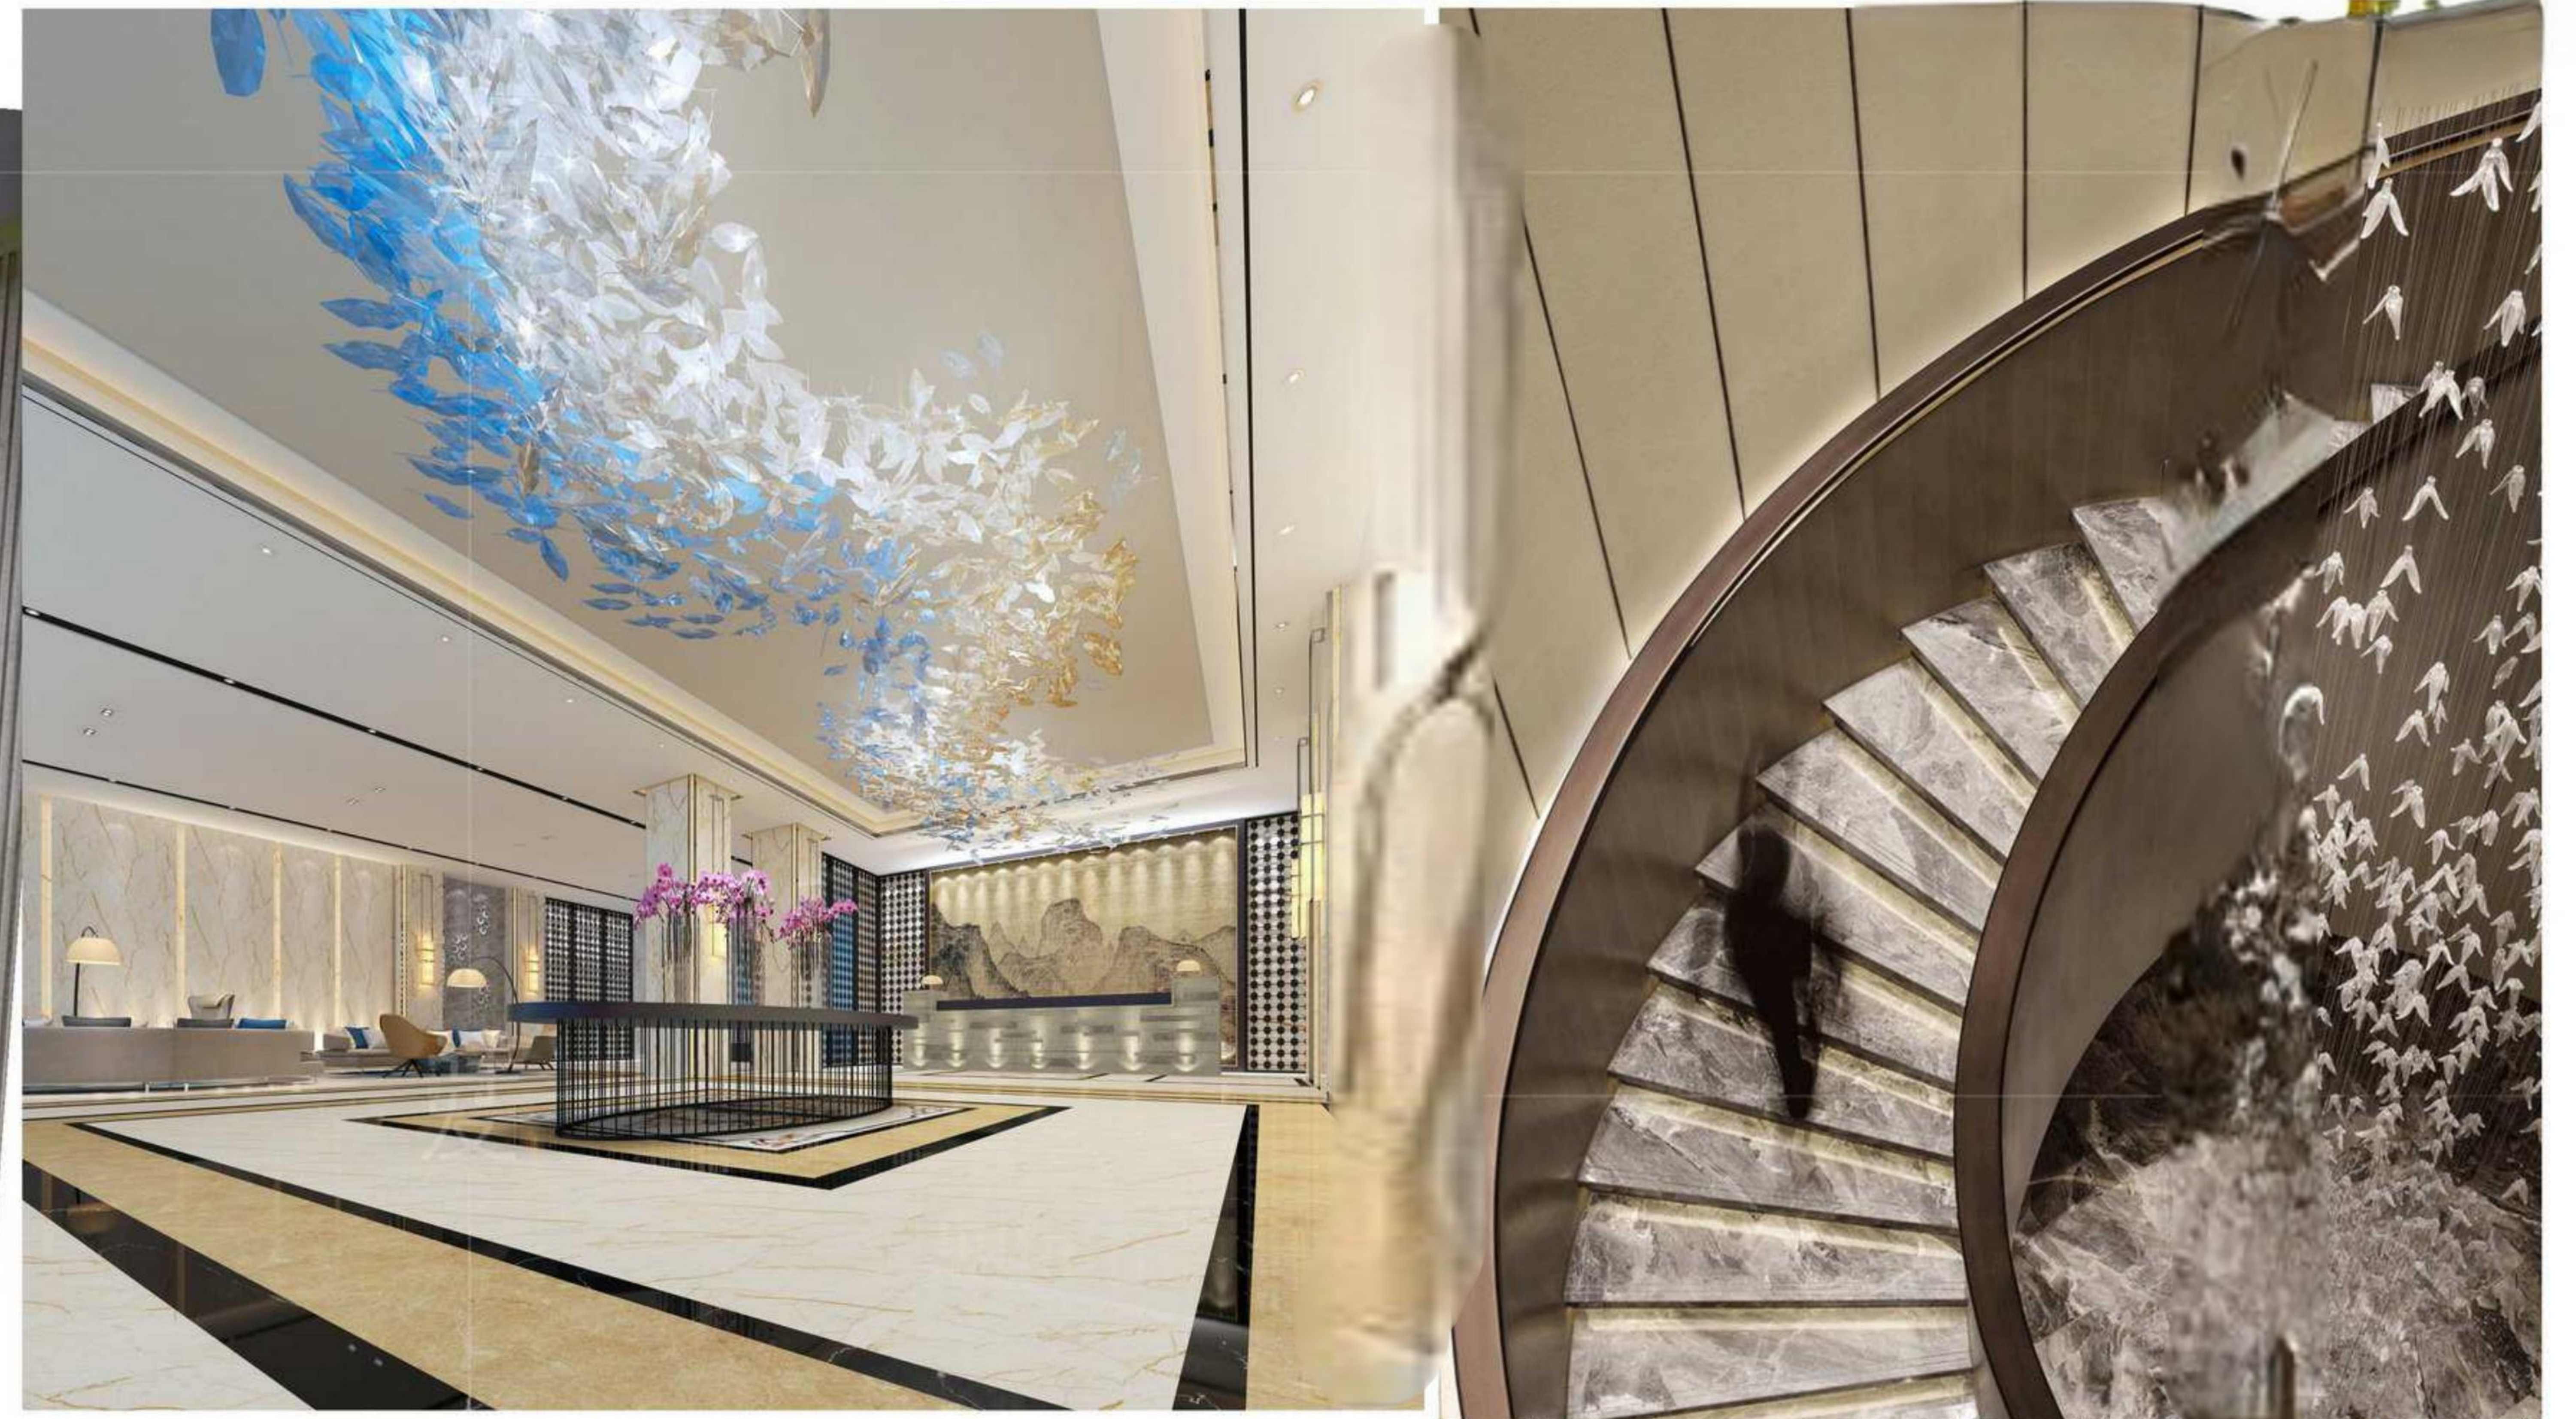

您可以完全身临其境的感受光影奢侈品，
但同时也产生一种设计艺术的熟悉感。

You can feel the light and shadow luxury in a completely
immersive way, but at the same time produce a sense
of familiarity in design art.

LIGHT CULTURE

在“暗”的物理和灯饰文化环境下的审美，
粗糙原质的材料表面和长时间使用带来的损耗
和光泽在这样的环境下能达到非常微妙的审美境界。

The aesthetics in the "dark" physical and cultural environment,
the rough surface of the material and the loss and luster brought
about by long-term use can achieve a very
subtle aesthetic realm in such an environment.