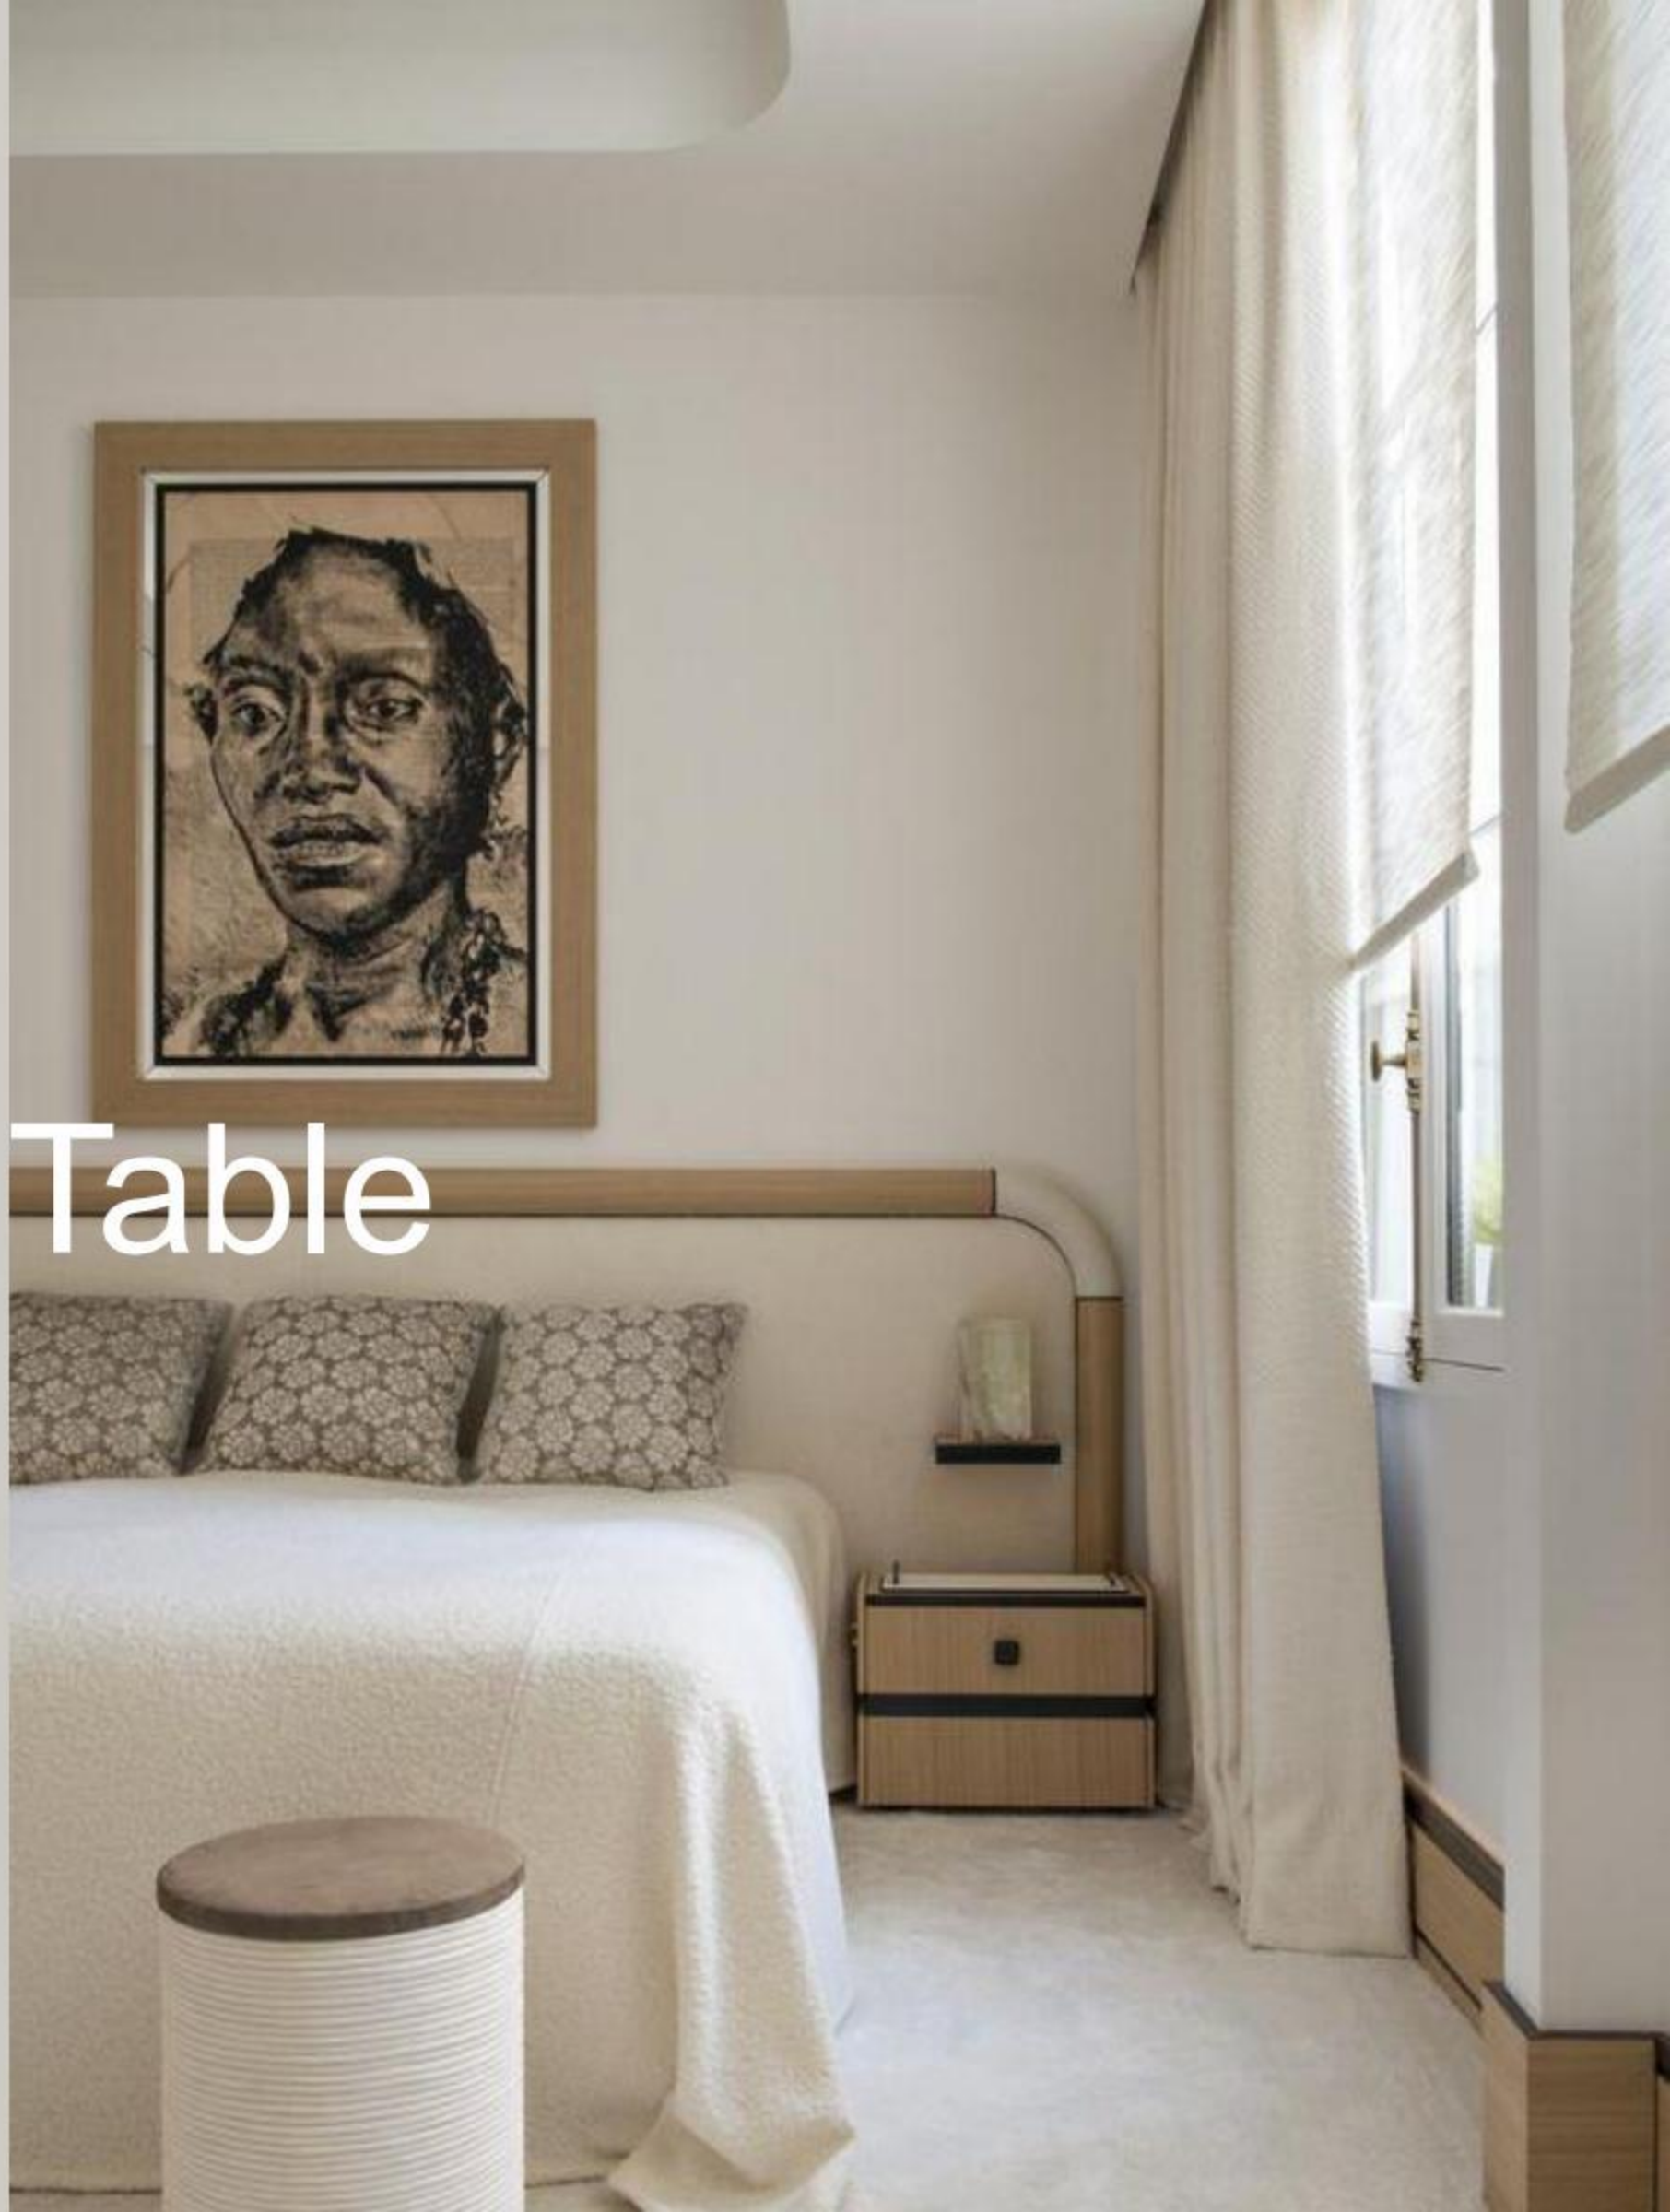

BSTC43 | 57 W x 50 D x 60 H

BSTC44 | 55 W x 40 D x 52 H

BSTC45 | 50 W x 40 D x 50 H

.01 Allure Sofa · Jewel D90 Coffee Table · Alma Service Table

.02 Allure Armchair

.03 Allure Sofa, detail

床&床头柜—
Bed&Bedside Table