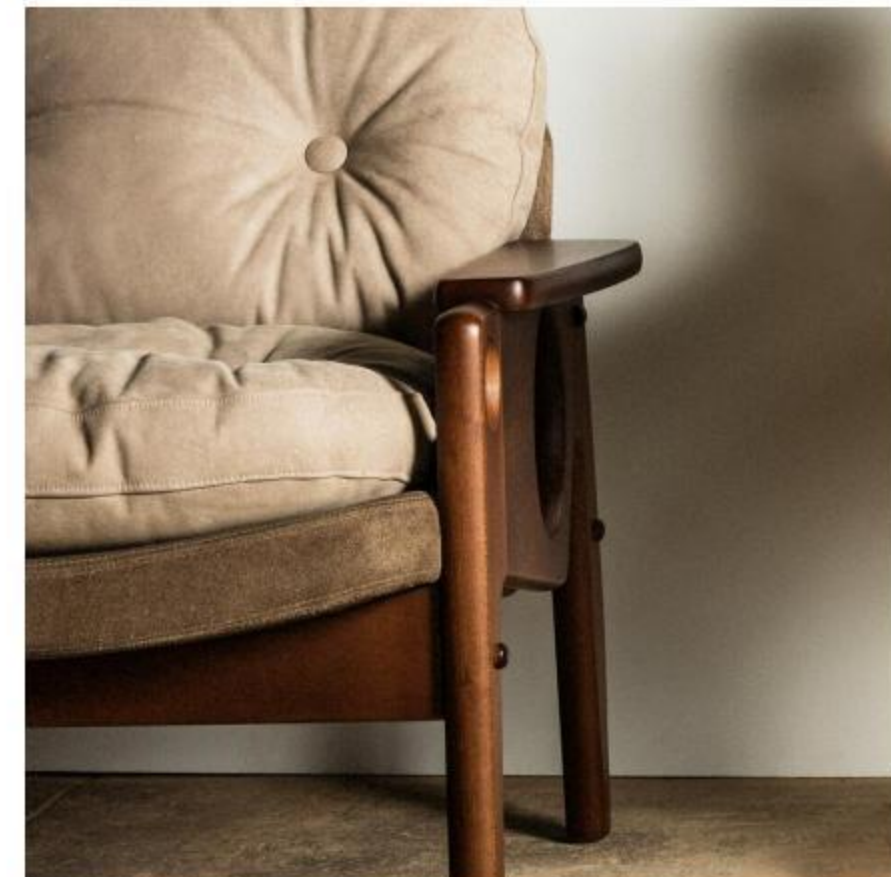

PRODUCT SET

LEISURE CHAIR

Sinuous shapes and rigorous geometries. Pastel colors and touches of dark hues. This intense balance between the components revolves around the Allure sofa, that becomes the silent protagonist of the space, adding a timeless elegance and a push toward modernity.

Curve sinuose e geometrie rigorose. Cromie pastello e tocchi di colore scuro. Questo intenso equilibrio tra i componenti verte intorno al divano Allure, che si fa protagonista silenzioso dell'ambiente, con un'eleganza senza tempo e una spinta verso la modernità.

.01 Allure Sofa · Jewel D90 Coffee Table · Alma Service Table

.02 Allure Armchair

.03 Allure Sofa, detail