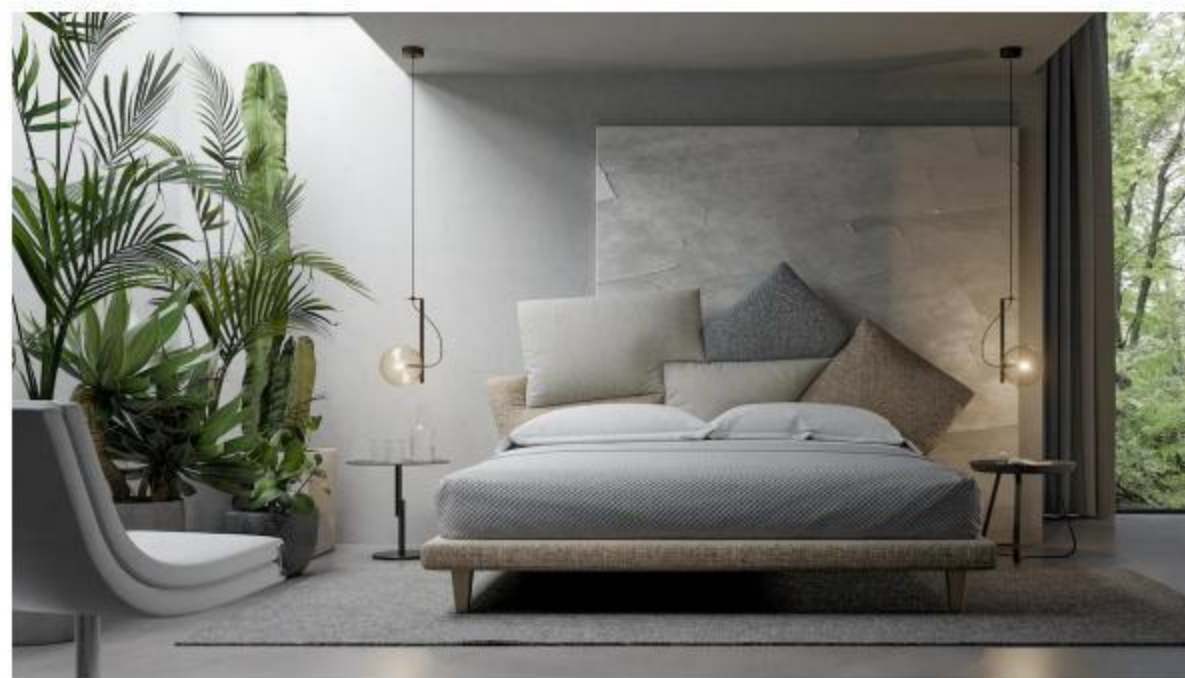

.01 Allure Sofa · Jewel D90 Coffee Table · Alma Service Table

.02 Allure Armchair

.03 Allure Sofa, detail