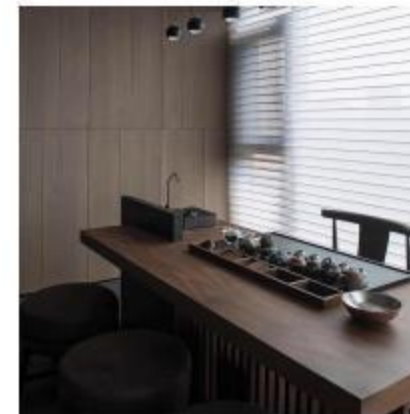

PRODUCT SET

TEA TABLE & TEA CHAIRS

Sinuous shapes and rigorous geometries. Pastel colors and touches of dark hues. This intense balance between the components revolves around the Allure sofa, that becomes the silent protagonist of the space, adding a timeless elegance and a push toward modernity.

Curve sinuose e geometrie rigorose. Cromie pastello e tocchi di colore scuro. Questo intenso equilibrio tra i componenti verte intorno al divano Allure, che si fa protagonista silenzioso dell'ambiente, con un'eleganza senza tempo e una spinta verso la modernità.