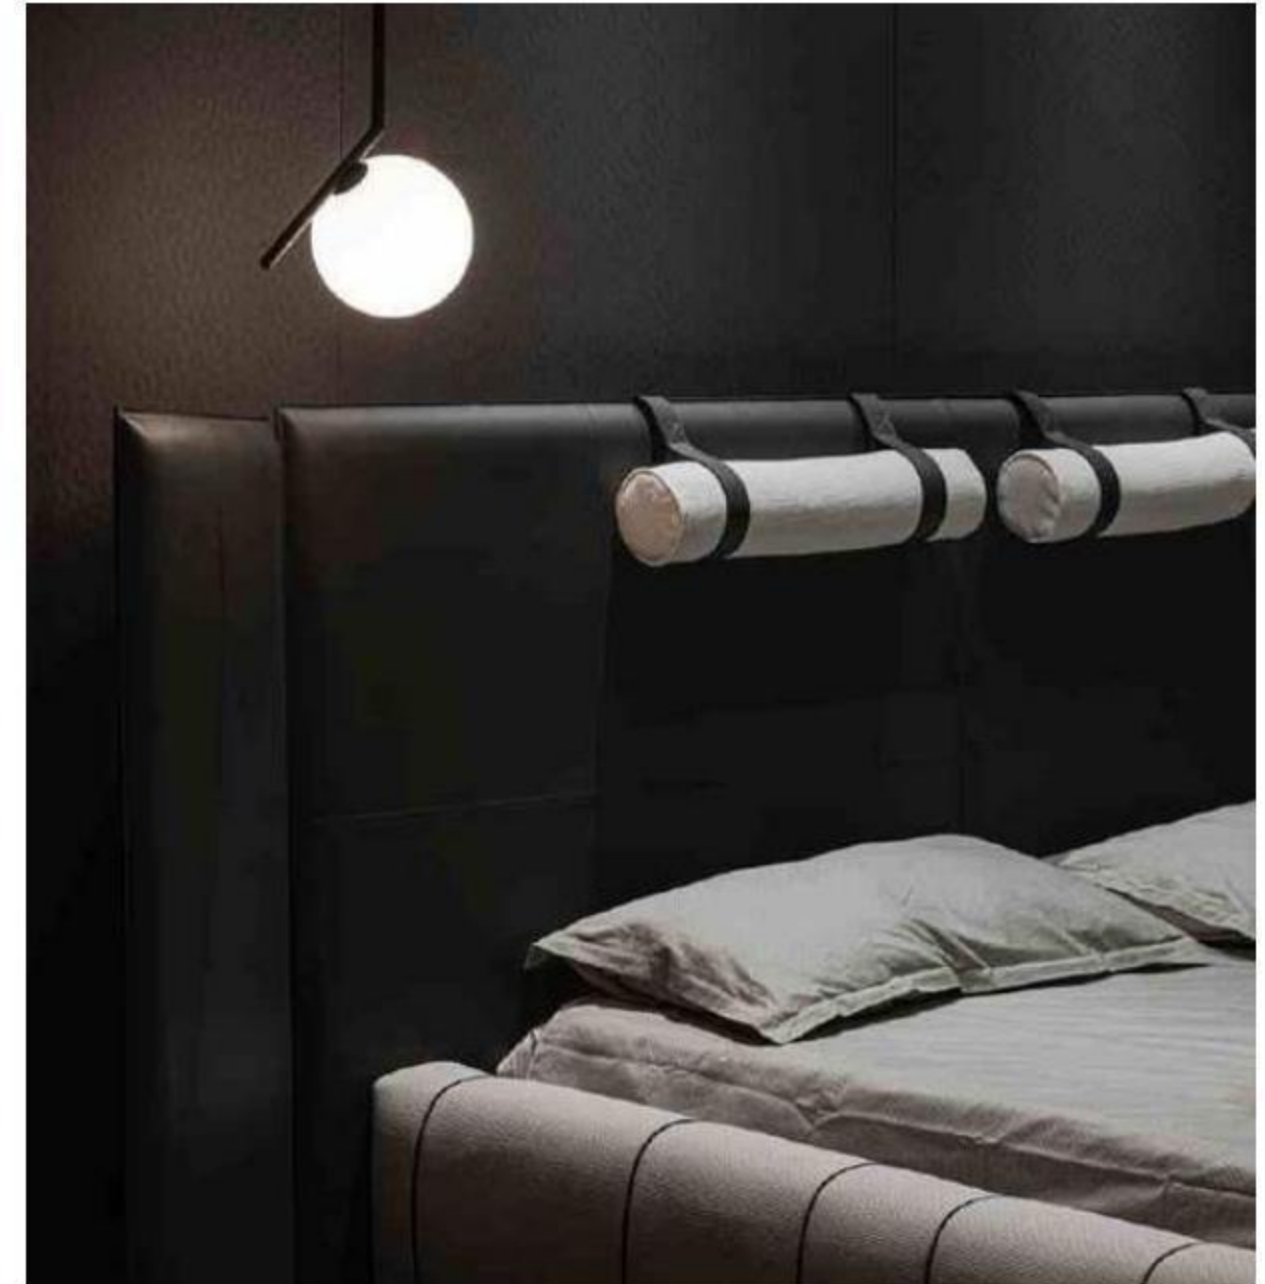

BSB08 | 195 W x 225 D x 106 H

- .01 Allure Sofa · Jewel D90 Coffee Table · Alma Service Table
- .02 Allure Armchair
- .03 Allure Sofa, detail

PRODUCT SET

BED SERIES

BSB09 | 200 W x 220 D x 110 H

.01 Allure Sofa · Jewel D90 Coffee Table ·
Alma Service Table