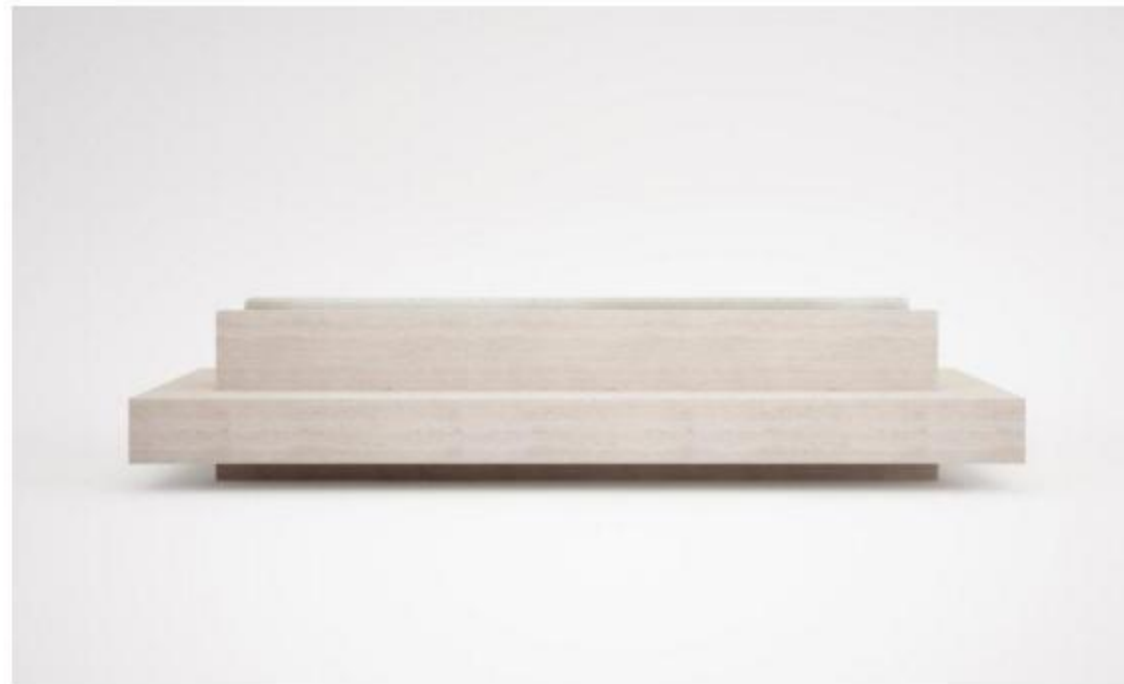

Sinuous shapes and rigorous geometrics. Pastel colors and touches of dark hues. This intense balance between the components revolves around the Allure sofa, that becomes the silent protagonist of the space, adding a timeless elegance and a push toward modernity.

Curve sinuose e geometrie rigorose. Cromie pastello e tocchi di colore scuro. Questo intenso equilibrio tra i componenti verte intorno al divano Allure, che si fa protagonista silenzioso dell'ambiente, con un'eleganza senza tempo e una spinta verso la modernità.

BSF 19 | 280 W x 104 D x 40/65 H