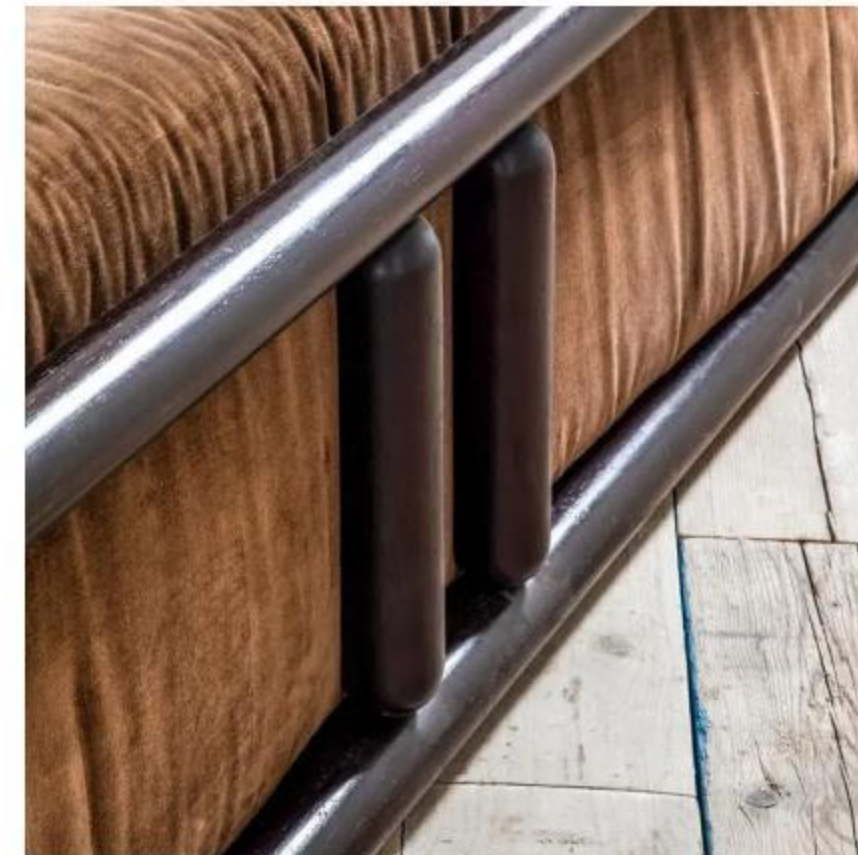

PRODUCT SET

SOFA SERIES

BSF37 | 304 W x 88 D x 63 H

Sinuous shapes and rigorous geometries. Pastel colors and touches of dark hues. This intense balance between the components revolves around the Allure sofa, that becomes the silent protagonist of the space, adding a timeless elegance and a push toward modernity.

Curve sinuose e geometrie rigorose. Cromie pastello e tocchi di colore scuro. Questo intenso equilibrio tra i componenti verte intorno al divano Allure, che si fa protagonista silenzioso dell'ambiente, con un'eleganza senza tempo e una spinta verso la modernità.