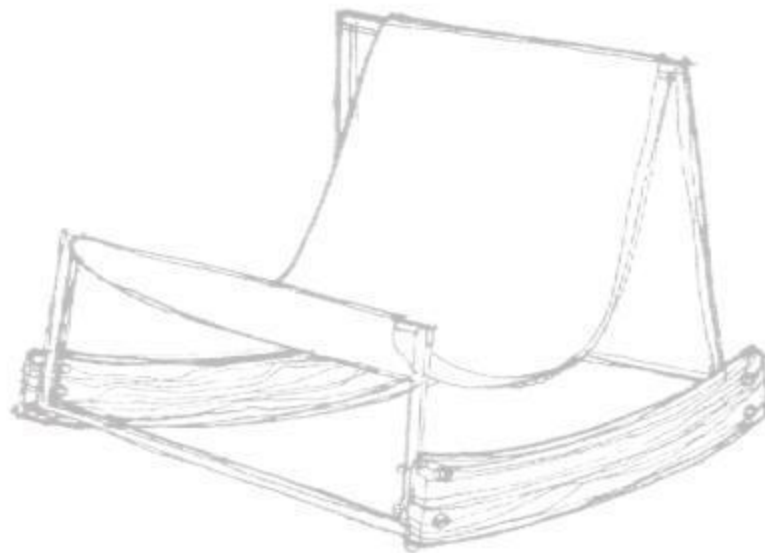

Sinuous shapes and rigorous geometries. Pastel colors and touches of dark hues. This intense balance between the components revolves around the Allure sofa, that becomes the silent protagonist of the space, adding a timeless elegance and a push toward modernity.

Curve sinuose e geometrie rigorose. Cromie pastello e tocchi di colore scuro. Questo intenso equilibrio tra i componenti verte intorno al divano Allure, che si fa protagonista silenzioso dell'ambiente, con un'eleganza senza tempo e una spinta verso la modernità.