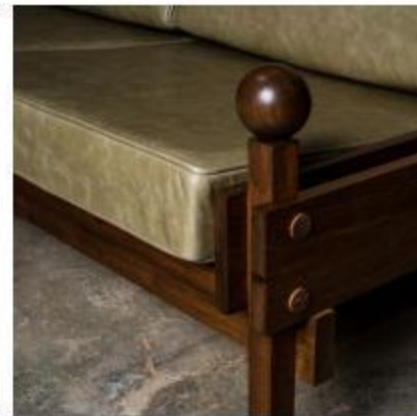

PRODUCT SET

SOFA SERIES

Silence Retro refers to a design style that combines silence aesthetics with retro style. Silence aesthetics is a Japanese aesthetic concept, which emphasizes the aesthetic concept of accepting the imperfection, simplicity and nature of things.

BSF31 | 240 W x 85 D x 40/108 H