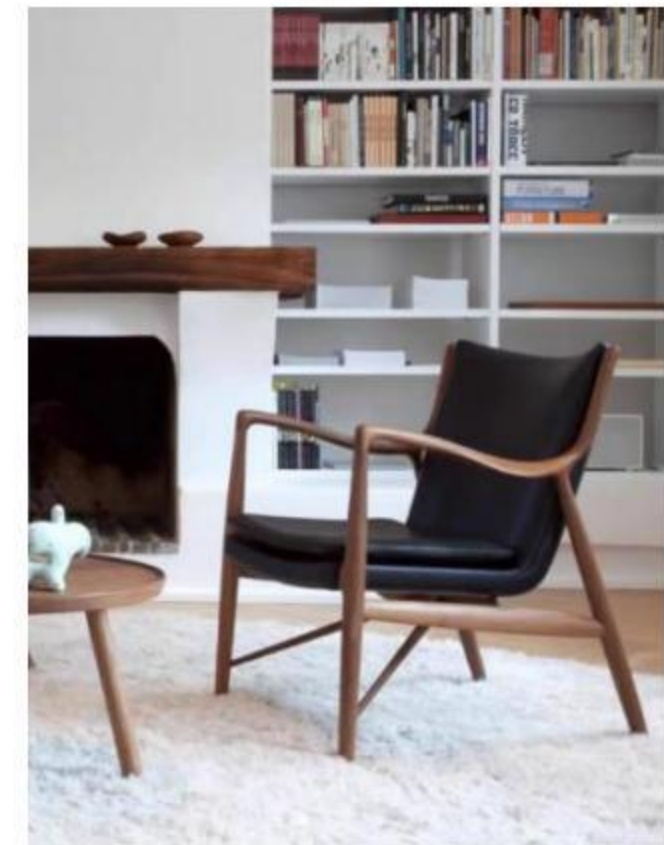

Sinuous shapes and rigorous geometries. Pastel colors and touches of dark hues. This intense balance between the components revolves around the Allure sofa, that becomes the silent protagonist of the space, adding a timeless elegance and a push toward modernity.

Curve sinuose e geometriche rigorose. Cromie pastello e tocchi di colore scuro. Questo intenso equilibrio tra i componenti verte intorno al divano Allure, che si fa protagonista silenzioso dell'ambiente, con un'eleganza senza tempo e una spinta verso la modernità.