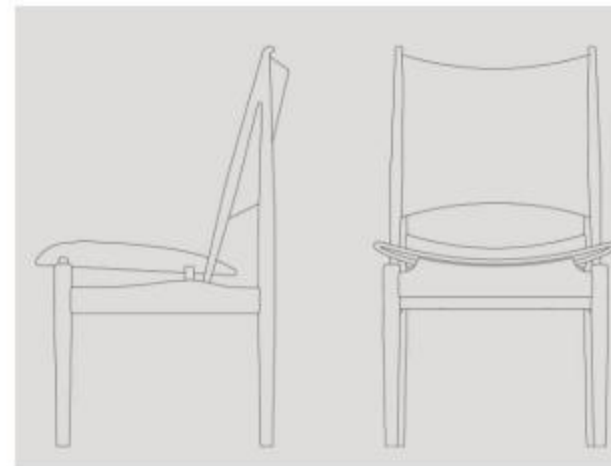

.01 Allure Sofa · Jewel D90 Coffee Table · Alma Service Table

.02 Allure Armchair

.03 Allure Sofa, detail