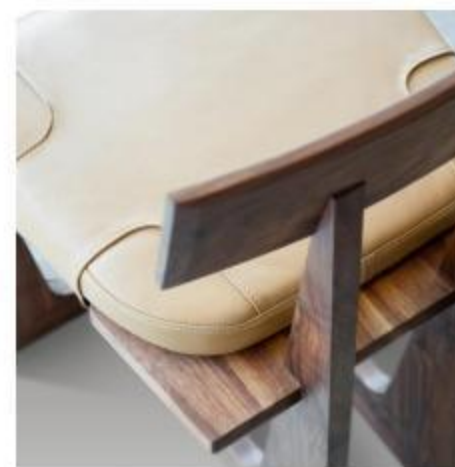

.01 Allure Sofa · Jewel D90 Coffee Table · Alma Service Table

.02 Allure Armchair

.03 Allure Sofa, detail