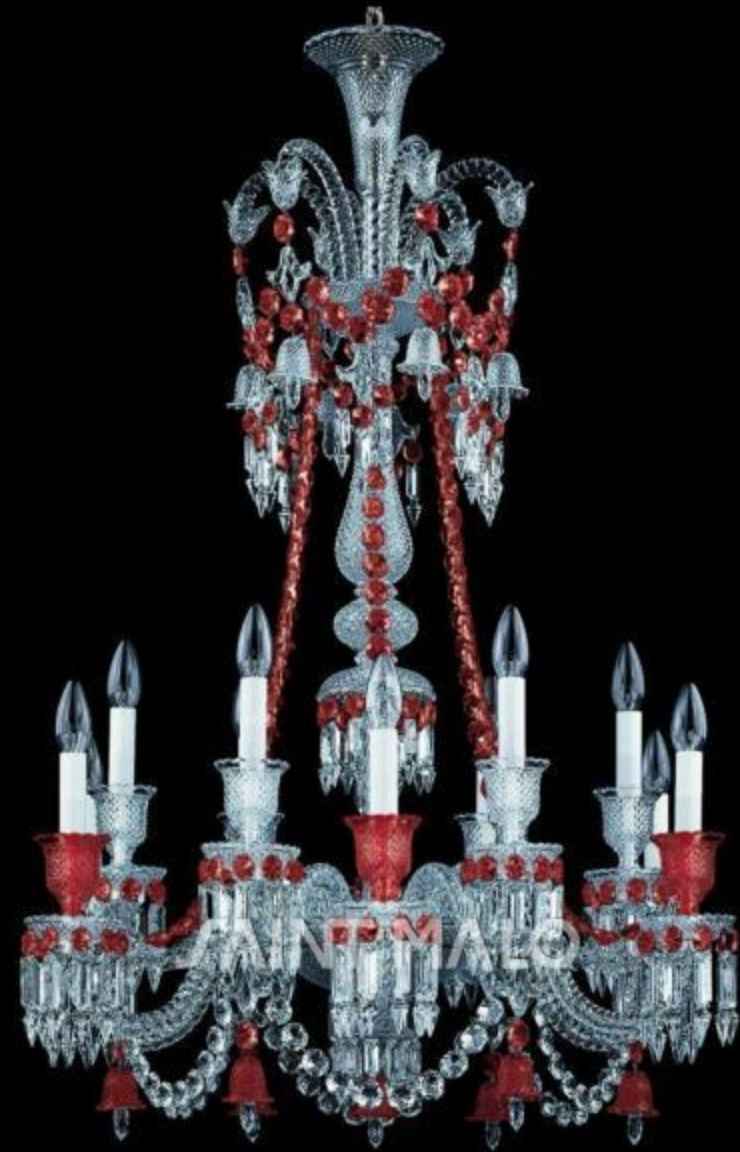

BZR-HL126+6 | ST.MALO

12-light high chandelier
H1130 D810 mm
12x40W E14
Chrome+clear and red