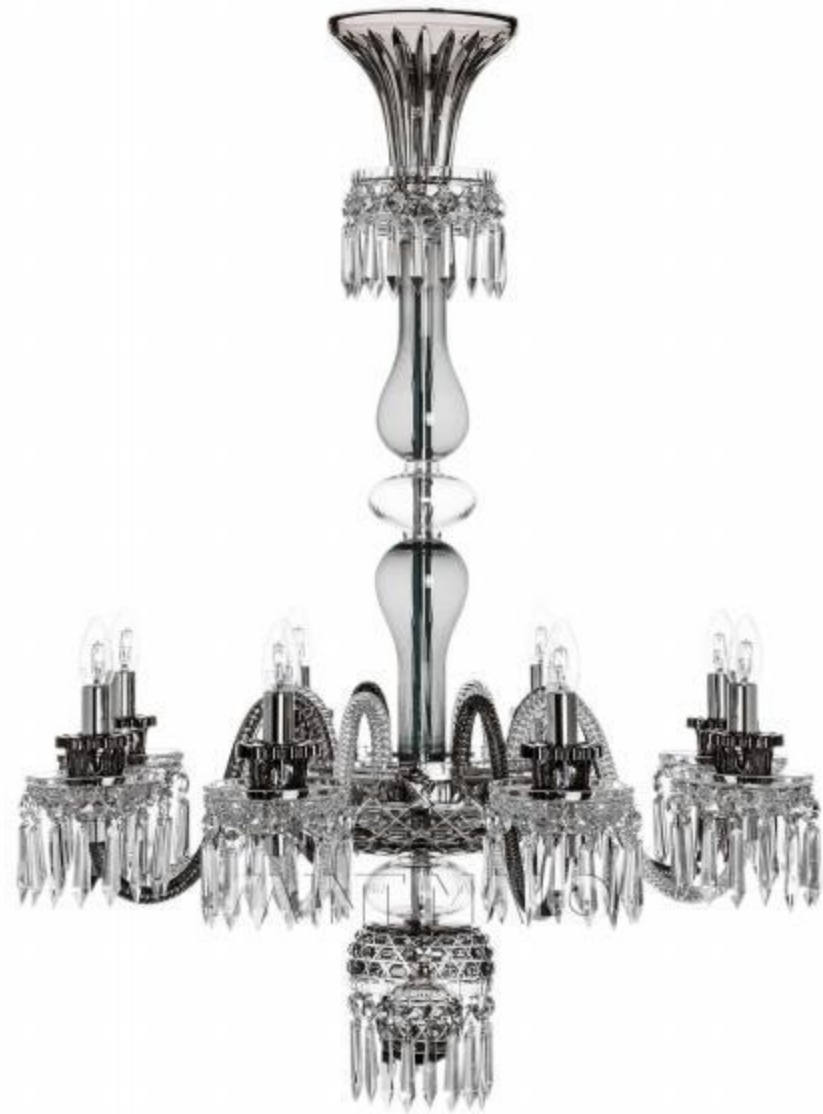

LUC-HL128A | ST.MALO

8-light high chandelier
H1100 D820 mm
8×40W E14
Chrome+clear and grey