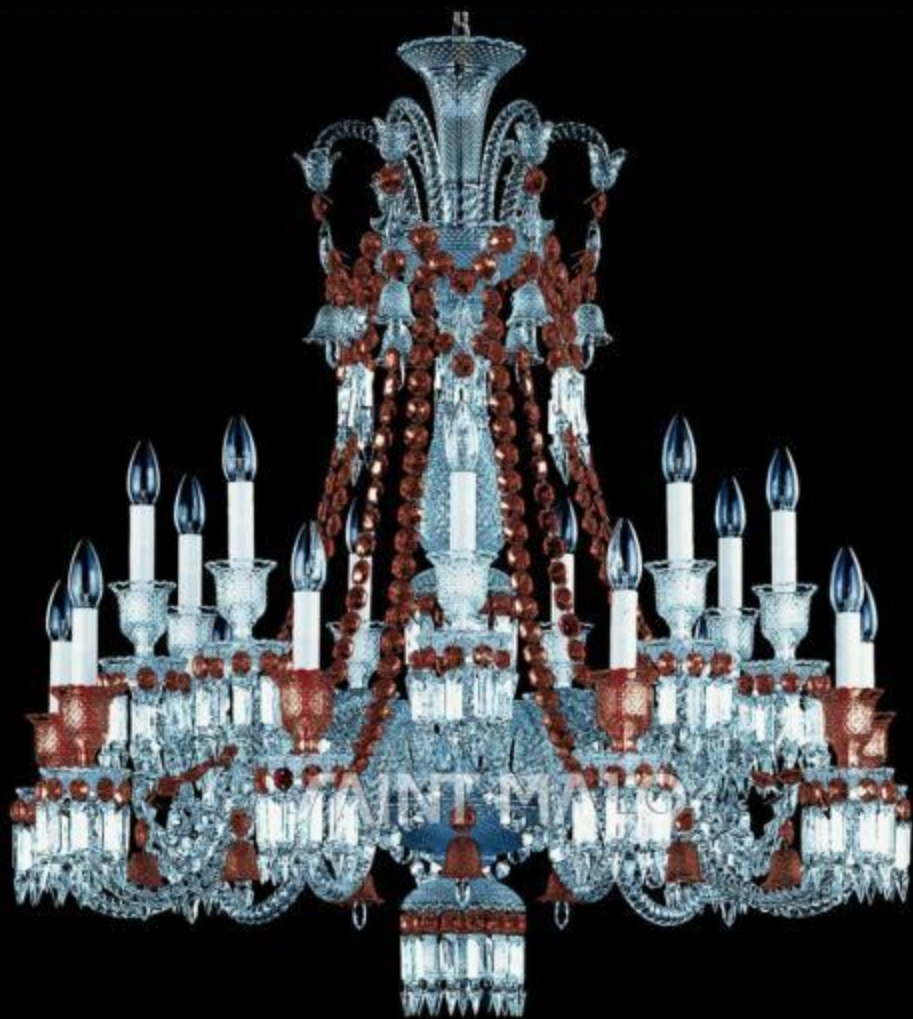

BZR-L129+9 | ST.MALO

18-light chandelier
H1110 D1020 mm
18x40W E14
Chrome+clear and red