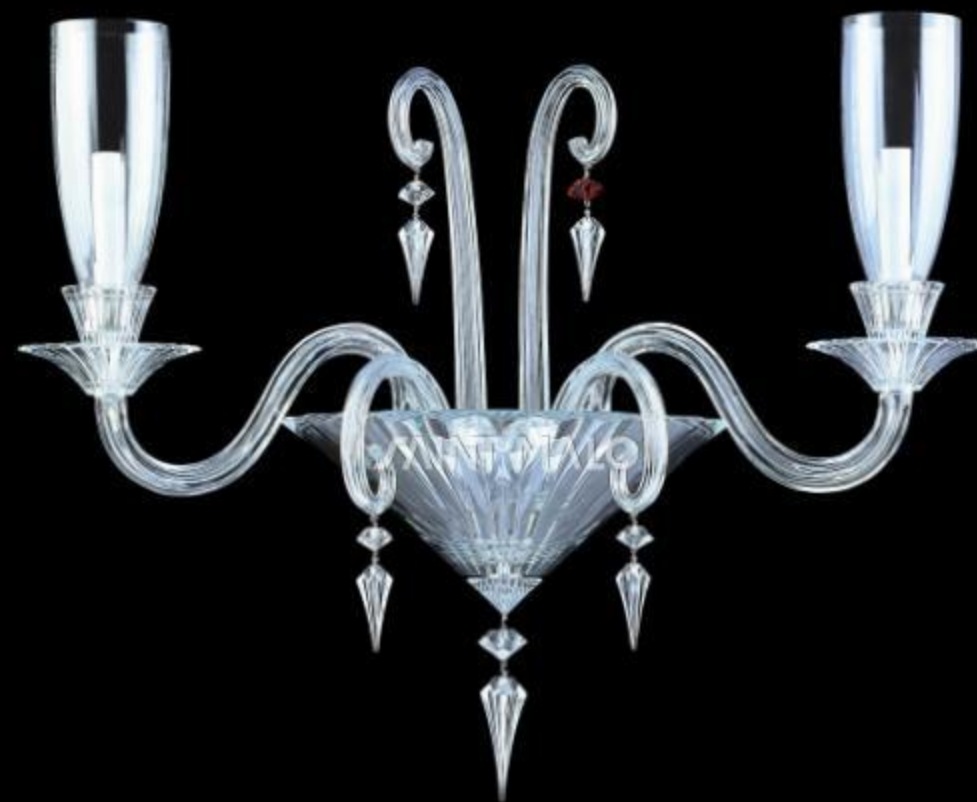

BKH-W122 | ST.MALO

2-light wall lamp
W840 E310 H640 mm
2×25W G9
Chrome