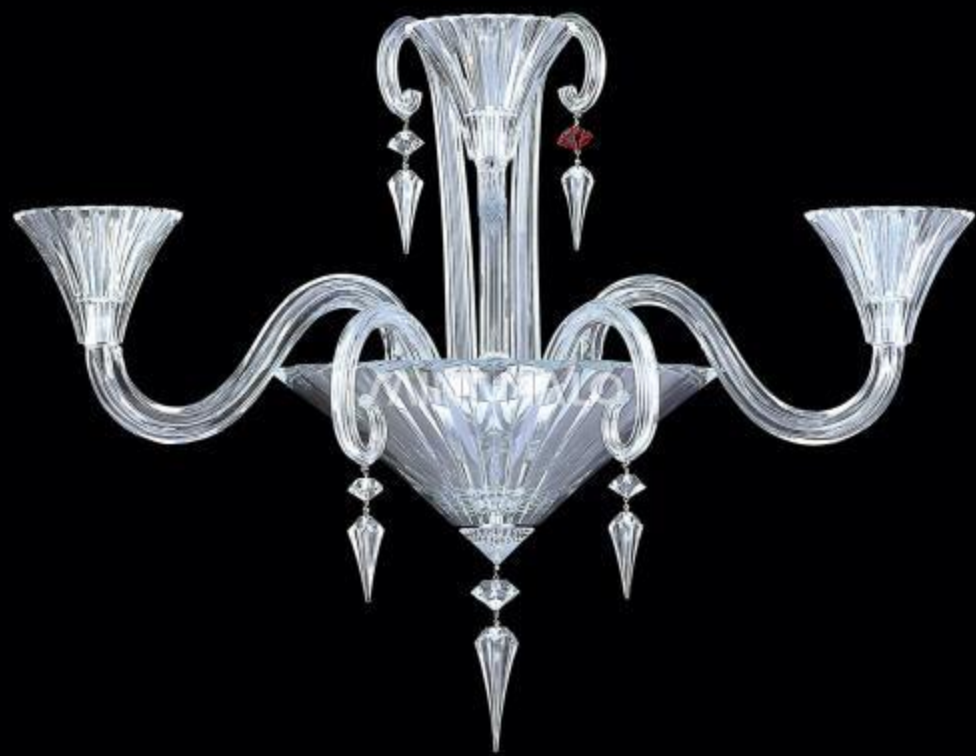

BKY-W123 | ST.MALO

3-light wall lamp
W840 E410 H640 mm
3×25W G9
Chrome