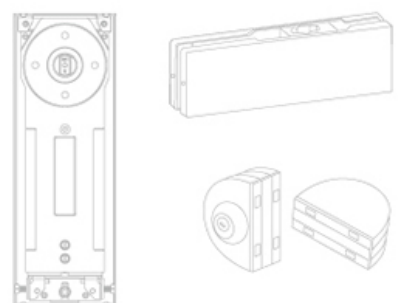

理念:Your Glass Solution, 我们提供一站式解决方案, 70%的产品由我们自己的工厂生产, 30%由我们高品质的合作伙伴生产, 严控品质要求, 使您的采购变得简单快捷。

我们期待与您建立合作关系, 实现合作双赢!

Leipang Glass hardware Products Factory, Jinli Town Gaoyao District, Zhaoqing City, Guangdong Province, is a leading manufacturer of glass door control products and bathroom accessories at home and abroad, which can independently research and develop and produce glass hardware accessories, and is an enterprise integrating research and development, production and sales.

Our main products include door control hardware, bathroom hardware and other glass hardware accessories. After 37 years of development, relying on strong technical foundation and advanced management concept, we have a number of automatic production lines, high precision and quality control. Now it has two factories and two exhibition halls with a total area of more than 20,000 square meters. More than 80% of its products are exported to Asia, the Middle East, Africa, Eastern Europe, South America and North America.

Concept :Your Glass Solution, we provide one-stop Solution, 70% of our products are produced by our own factory, 30% by our high quality partners, strict control of quality requirements, so that Your purchasing becomes simple and fast.

We look forward to cooperating with you to achieve win-win cooperation!

YOUR GLASS SOLUTION
LEIPANG GLASS HARDWARE MANUFACTURER