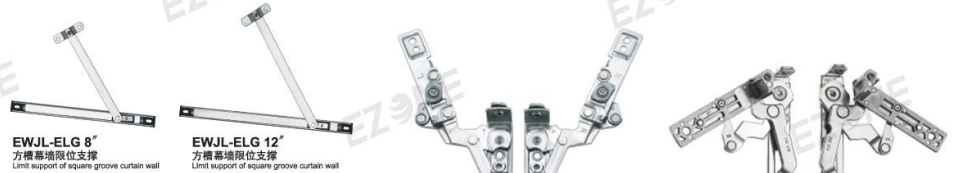

EWJL-A6 8" 不锈钢滑撑(平开)2.3厚 8" Stainless steel hinge (Flat open)
EWJL-A7 8" 不锈钢滑撑(平开)1.8厚 8" Stainless iron hinge (Flat open)
EWJL-A8 6" 不锈钢滑撑(平开)2.3厚 6" Stainless steel hinge (Flat open)

EWJL-ELG 8" 方槽幕墙限位支撑 Limit support of square groove curtain wall
EWJL-ELG 12" 方槽幕墙限位支撑 Limit support of square groove curtain wall
EWYJ-A1 隐藏铰链180° Concealed hinge 180°
EWYJ-A2 3.0重型内开铰链 3.0 Heavy internal hinge

伸缩限位支撑
Expansion limit support