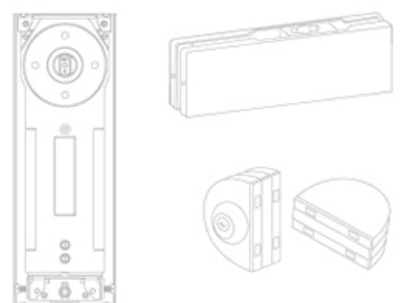

理念:Your Glass Solution, 我们提供一站式解决方案, 70%的产品由我们自己的工厂生产, 30%由我们高品质的合作伙伴生产, 严控品质要求, 使您的采购变得简单快捷。

我们期待与您建立合作关系, 实现合作双赢!

Leipang Glass hardware Products Factory, Jinli Town Gaoyao District, Zhaoqing City, Guangdong Province, is a leading manufacturer of glass door control products and bathroom accessories at home and abroad, which can independently research and develop and produce glass hardware accessories, and is an enterprise integrating research and development, production and sales.

Our main products include door control hardware, bathroom hardware and other glass hardware accessories. After 37 years of development, relying on strong technical foundation and advanced management concept, we have a number of automatic production lines, high precision and quality control. Now it has two factories and two exhibition halls with a total area of more than 20,000 square meters. More than 80% of its products are exported to Asia, the Middle East, Africa, Eastern Europe, South America and North America.

Concept :Your Glass Solution, we provide one-stop Solution, 70% of our products are produced by our own factory, 30% by our high quality partners, strict control of quality requirements, so that Your purchasing becomes simple and fast.

We look forward to cooperating with you to achieve win-win cooperation!

YOUR GLASS SOLUTION
LEIPANG GLASS HARDWARE MANUFACTURER