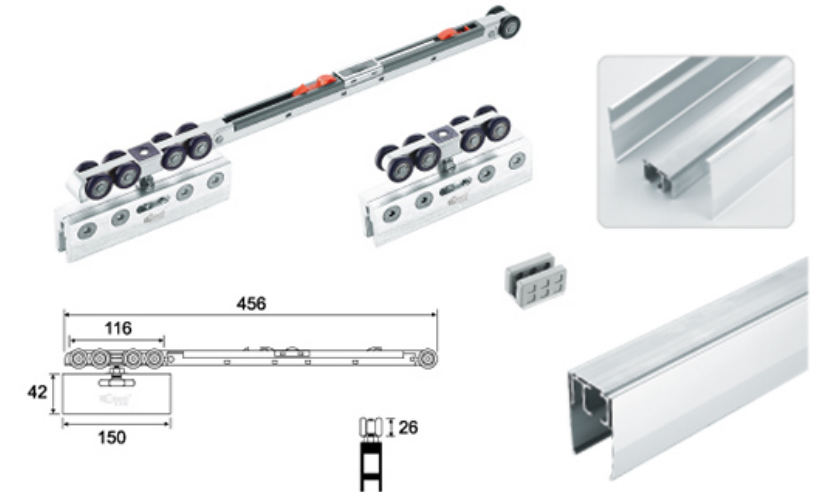

ESH-1034

ESH-1036

ESH-1037

EWD-100

门条之间 40mm
玻璃片之间 55mm
Door strip spacing 40mm
Glass piece spacing 55mm

EWD-200

EWD-300

ESL-037