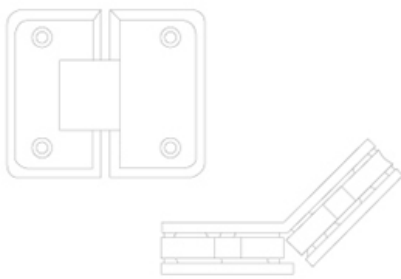

理念:Your Glass Solution, 我们提供一站式解决方案, 70%的产品由我们自己的工厂生产, 30%由我们高品质的合作伙伴生产, 严控品质要求, 使您的采购变得简单快捷。

我们期待与您建立合作关系, 实现合作双赢!

Leipang Glass hardware Products Factory, Jinli Town Gaoyao District, Zhaoqing City, Guangdong Province, is a leading manufacturer of glass door control products and bathroom accessories at home and abroad, which can independently research and develop and produce glass hardware accessories, and is an enterprise integrating research and development, production and sales.

Our main products include door control hardware, bathroom hardware and other glass hardware accessories. After 37 years of development, relying on strong technical foundation and advanced management concept, we have a number of automatic production lines, high precision and quality control. Now it has two factories and two exhibition halls with a total area of more than 20,000 square meters. More than 80% of its products are exported to Asia, the Middle East, Africa, Eastern Europe, South America and North America.

Concept :Your Glass Solution, we provide one-stop Solution, 70% of our products are produced by our own factory, 30% by our high quality partners, strict control of quality requirements, so that Your purchasing becomes simple and fast.

We look forward to cooperating with you to achieve win-win cooperation!

YOUR GLASS SOLUTION
LEIPANG GLASS HARDWARE MANUFACTURER