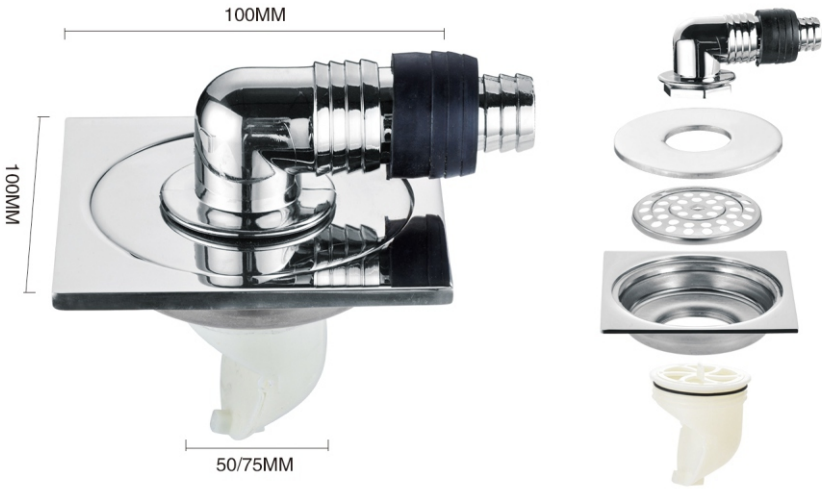

Recommendation: This floor drain all can free collocation with square/circle panel

Stainless steel water seal

Model: XY 419

Thickness: 6 mm (A,B,C)

Material: stainless steel/SUS 304

Surface treatment: bright

Apple

The stripes

Money

Note: this floor drain/round panel can free choice

washing machine is special

Thickness: 6 mm

Material: stainless steel/SUS 304

Surface treatment: bright