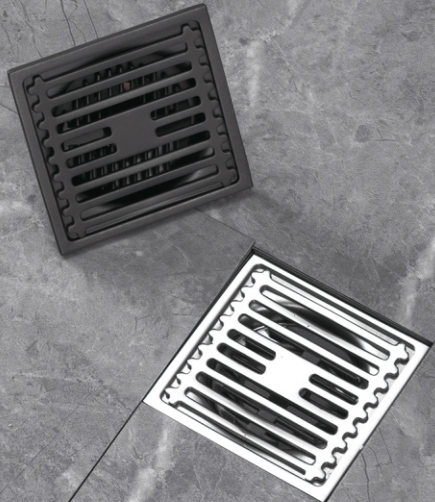

Model: XY823
Size: 10 * 10cm
Color: Bright
Thickness: 4mm/6mm
Material: stainless steel