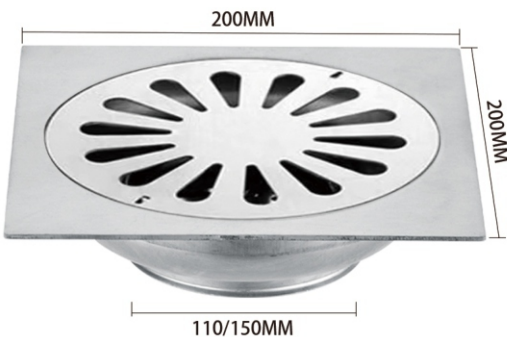

Model: XY 405 (increase)

Thickness: 2mm/3mm

Material: stainless steel/SUS304

Surface treatment: **bright**/sanding

4" 12 X12 5" 15X15 engineering floor drain design

XINY304[®]

信优地漏专家

Classic floor drain