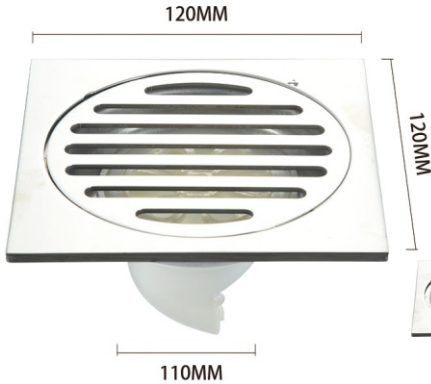

BWith card floor drain

Model: XY4186-4"

Thickness: 6 mm

Material: stainless steel

Surface treatment: bright