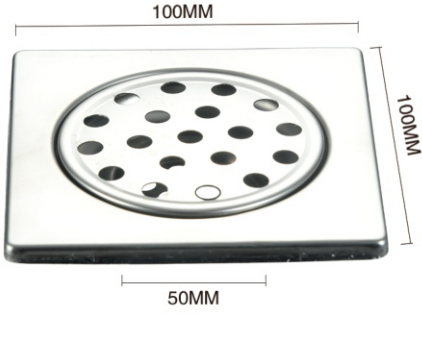

XY 701 increase

XY 418 increase

XY 403 increase

XY 405 increase

XY 421 increase

Note: this floor drain panel can free choice

Note: 5 "15 x15 there are both large diameter round/square

Thickness: 0.4mm