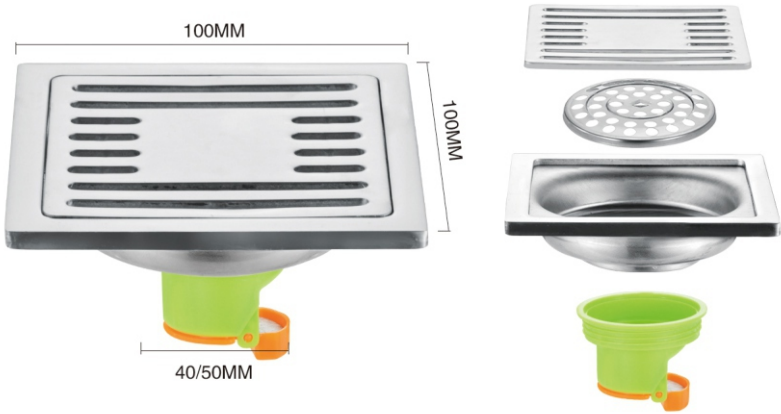

Net Surface

Bamboo Raft

"L"

Recommendation: This floor drain all can free collocation with square/circle panel

Plastic frame (40" 50")

Model: XY 421

Thickness: 6 mm(A,B,C)

Material: stainless steel/SUS 304