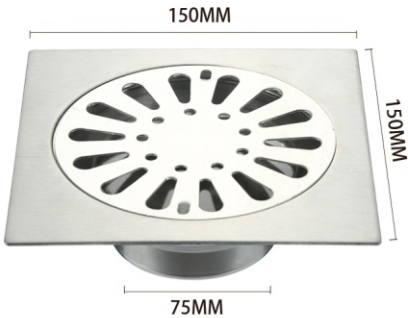

Thickness: 2mm

Weight: 430g

Material: stainless steel

Surface treatment: sanding