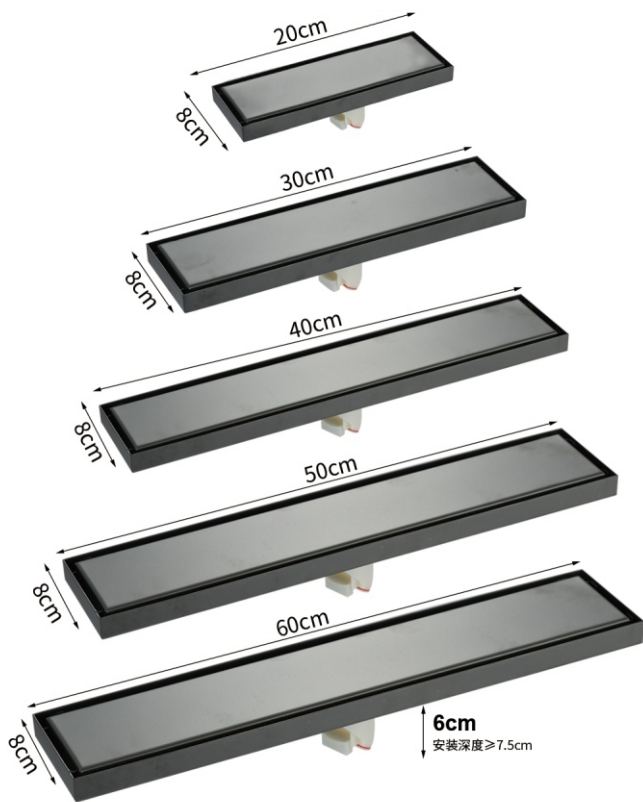

Thickness: 2 mm

Material: stainless steel

Surface treatment: electroplating

Thick and round

Thick circular (dual)

Thick square

Thick square (dual)

XINY304[®]

信优地漏专家

TIBETAN SHOWER FLOOR DRAIN

Thickness: 1.2 mm (body)

Material: stainless steel 201

Surface treatment: electroplating

Titanium color: grey/silver grey

THIN ARTICLE SOLID FLOOR DRAIN

Thickness: 1.2 mm (body)

Material: stainless steel 201

Surface treatment: electroplating

Titanium color: grey/silver grey

A SMALL EDGE BAMBOO RAFT

Model: XY824

Thickness: 6 mm

Material: stainless steel

Surface treatment: bright