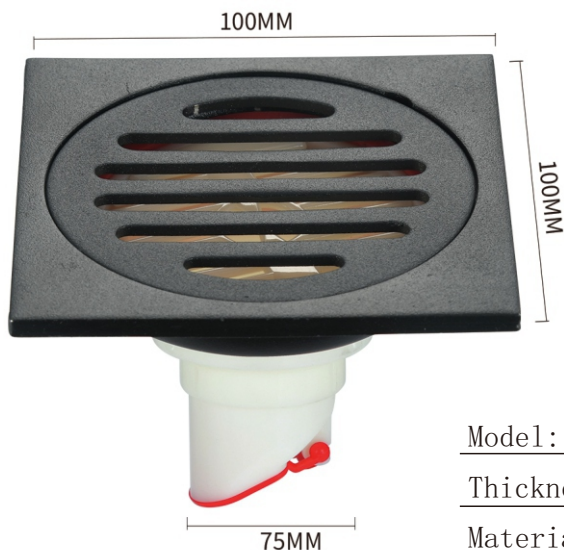

Note: Above parts with washing machine dedicated drainage is better

Model: XY421-6

Thickness: 4mm

Material: stainless steel

Surface treatment: plating black

Model: XY426-6

Thickness: 4mm

Material: stainless steel