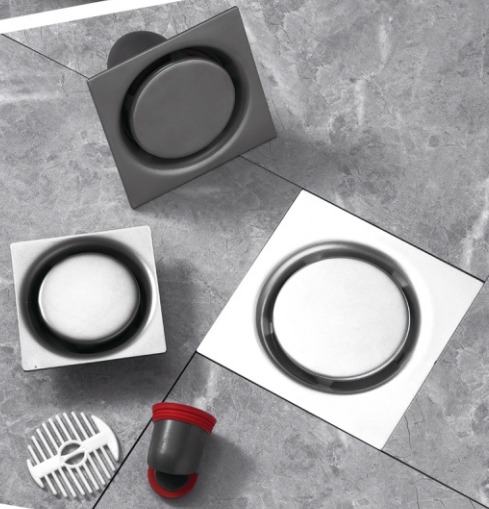

Model: XY823
Size: 10 * 10cm
Color: Bright
Thickness: 4mm/6mm
Material: stainless steel