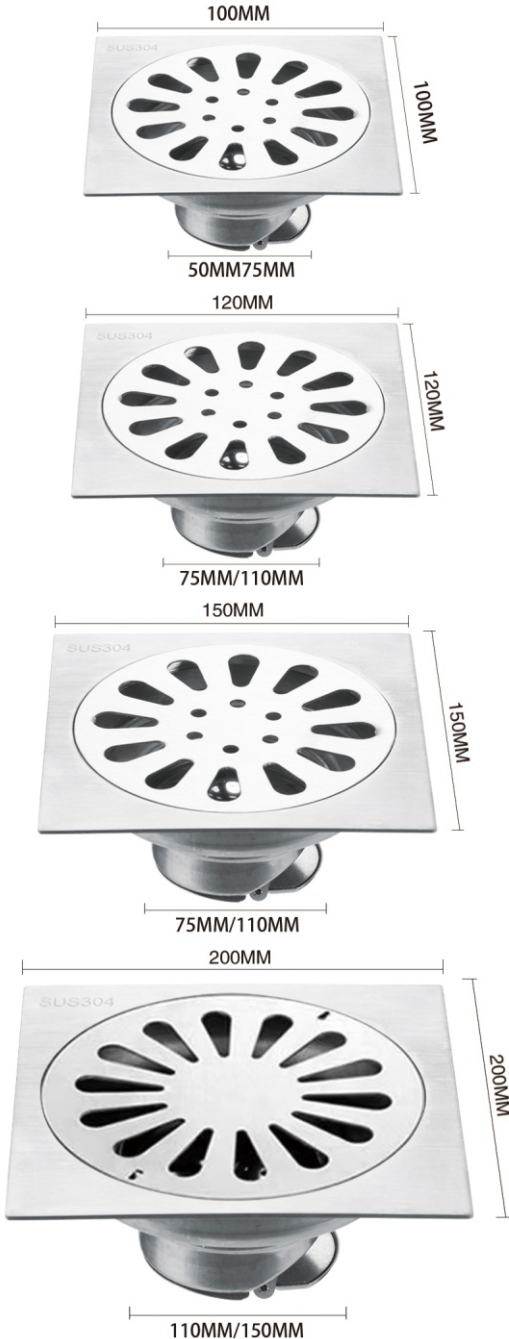

XINY304®

信优地漏专家

Self-styled floor drain

Model: XY 4032

Thickness: 2mm

Material: SUS304

Surface treatment: sanding