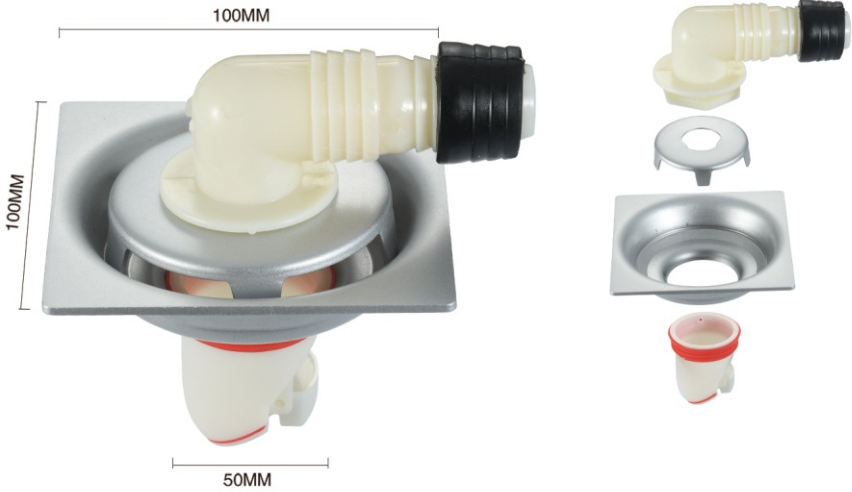

Model: XY 701 Washing machine is special

Thickness: 3 mm

Material: stainless steel

Surface treatment: electroplating