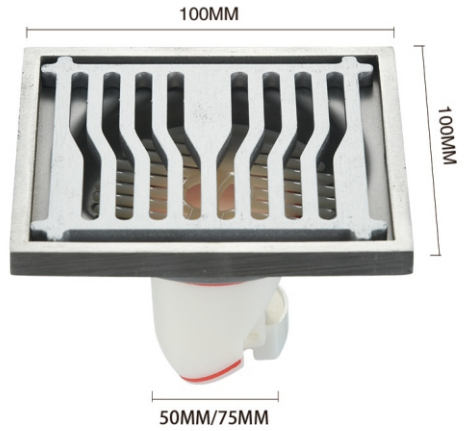

Thickness: 6 mm

Material: stainless steel

Surface treatment: bright

Model: XY425

Thickness: 9 mm

Material: stainless steel

Surface treatment: bright

Model: XY 801