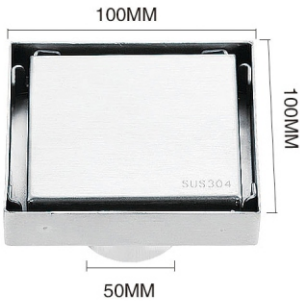

002 HIDDEN SHOWER FLOOR DRAIN

Thickness: customizable

Material: stainless steel 201/304

Surface treatment: polishing

Titanium color: bright light/Brushed

Any pattern/color can be customized