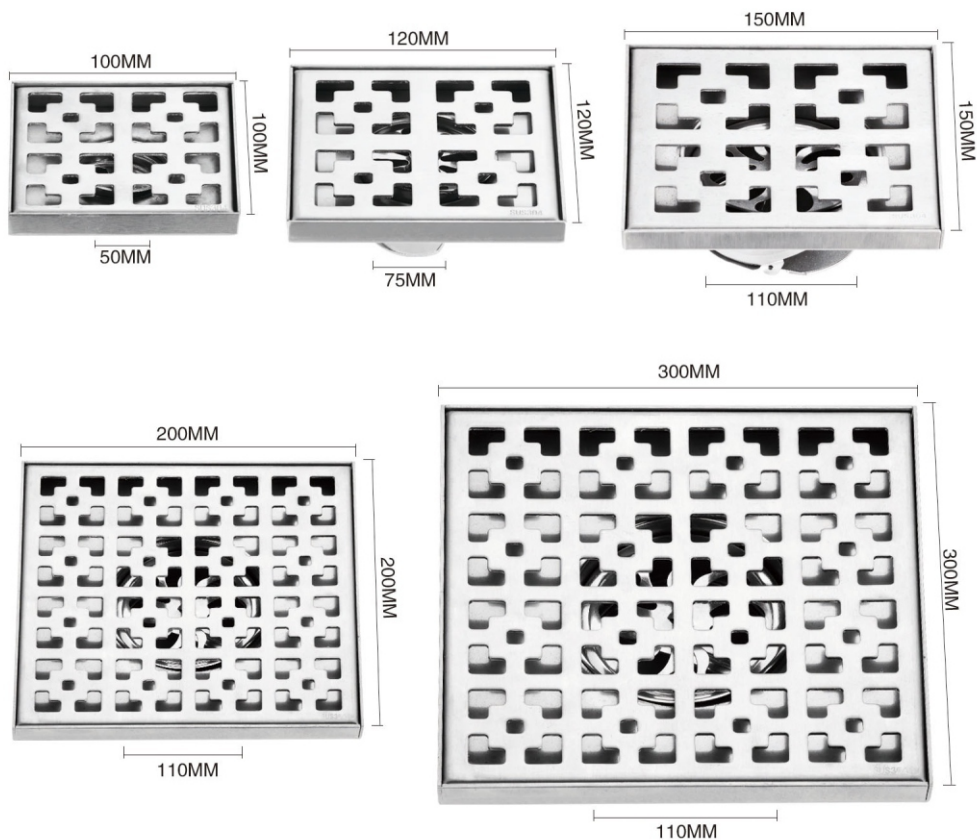

The article ruffled solid panel

Model: XY 603Bamboo raft

Thickness: 2 mm

Material: SUS 304

Surface treatment: sanding

XINY304[®]

信优地漏专家

Ultra-thin floor drain