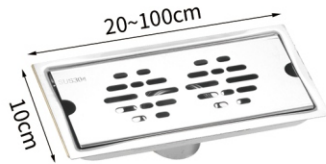

XINY304®

信优地漏专家

9081 FLAT SIDE SHOWER FLOOR DRAIN

Thickness: 1.2 mm (body)

Material: stainless steel 201/304

Surface treatment: polishing

Titanium color: bright light

Any pattern/color can be customized

THE SIZE OF THE OUTLET LOCATION CAN BE CUSTOMIZED

WATER OUTLET LOCATION DISPLAY DIAGRAM