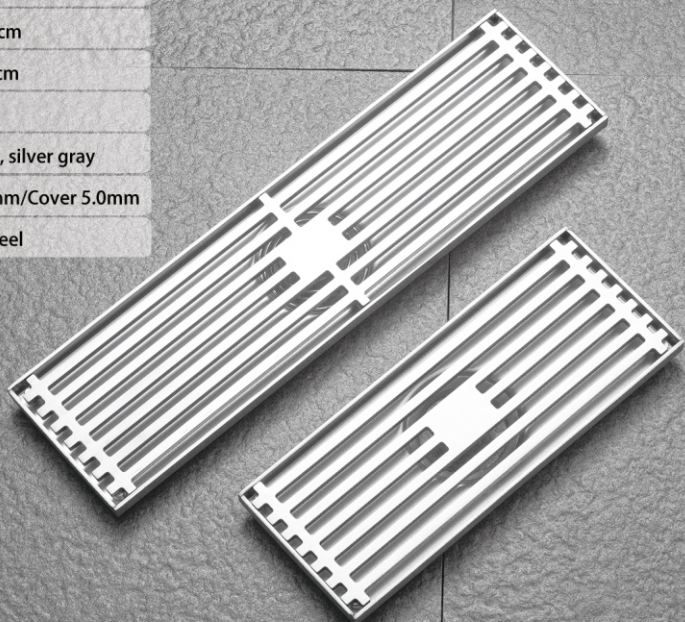

Model: XY004

Size: 8X20cm 8X30cm

8X40cm 8X50cm

8X60cm

Color: Titanium gray, silver gray

Thickness: Seat 2.0mm/Cover 5.0mm

Material: stainless steel