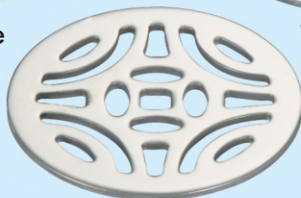

Recommendation: This floor drain all can free collocation with square/circle panel

Stainless steel water seal

Model: XY 419

Thickness: 6 mm (A,B,C)

Material: stainless steel/SUS 304

Surface treatment: bright

Apple

The stripes

Money

Note: this floor drain/round panel can free choice

washing machine is special

Thickness: 6 mm

Material: stainless steel/SUS 304

Surface treatment: bright