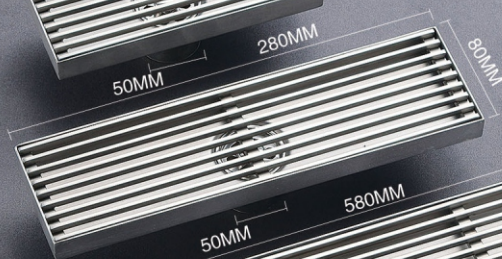

XINY304®

信优地漏专家

Tibetan shower floor drain

Model: XY9084 (Article solid)

Thickness: 2 mm

Material: SUS304

Surface treatment: **sanding**