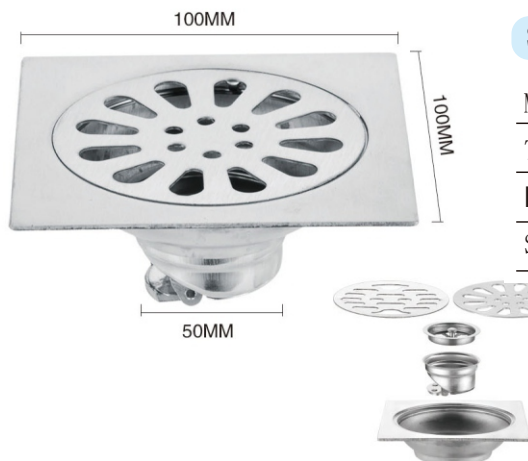

Model: XY 401

Thickness: 2mm/3mm

Material: stainless steel

Surface treatment: sanding

With card floor drain

Model: XY 402

Thickness: 2mm/3mm

Material: stainless steel/SUS304

Surface treatment: bright/sanding

Stainless steel frame

Model: XY 403

Thickness: 2mm/3mm

Material: stainless steel/SUS304

Surface treatment: bright/sanding

Stainless steel valve

Model: XY 404