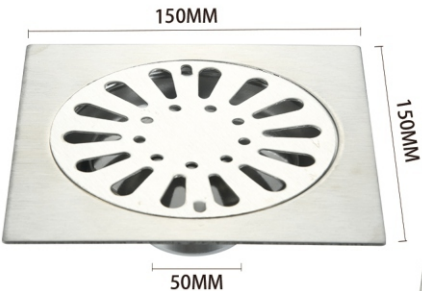

XY 701 increase

XY 418 increase

XY 403 increase

XY 405 increase

XY 421 increase

Note: this floor drain panel can free choice

Note: 5 "15 x15 there are both large diameter round/square

Thickness: 0.4mm

Weight: 59g

Material: stainless steel

Surface treatment: sanding

Thickness: 2mm

Weight: 430g

Material: stainless steel

Surface treatment: sanding

Thickness: 2mm

Weight: 430g

Material: stainless steel

Surface treatment: sanding

The edge of floor drain

Thickness: 0.5mm/1mm

Material: stainless steel

Surface treatment: bright

XINY304[®]

信优地漏专家

A three-piece suit

Thickness: 1mm/2mm

Material: stainless steel

Surface treatment: **bright**

Vinyl three-piece suit

Thickness: 1mm/2mm

Material: stainless steel