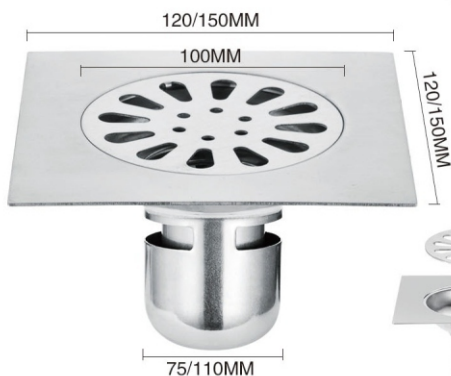

Stainless steel deep water seal

Model: XY 405

Thickness: 2mm/3mm

Material: stainless steel/SUS304

Surface treatment: **bright**/sanding

Classic floor drain

Model: XY 402 (increase)

Thickness: 2mm/3mm

Material: stainless steel/SUS304

Surface treatment: **bright**/sanding

Classic floor drain

Model: XY 403 (increase)

Thickness: 2mm/3mm

Material: stainless steel/SUS304

Surface treatment: **bright**/sanding

Classic floor drain