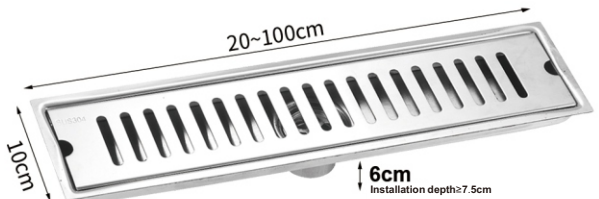

XINY304®

信优地漏专家

9081 FLAT SIDE SHOWER FLOOR DRAIN

Thickness: 1.2 mm (body)

Material: stainless steel 201/304

Surface treatment: polishing

Titanium color: bright light

Any pattern/color can be customized

THE SIZE OF THE OUTLET LOCATION CAN BE CUSTOMIZED

WATER OUTLET LOCATION DISPLAY DIAGRAM