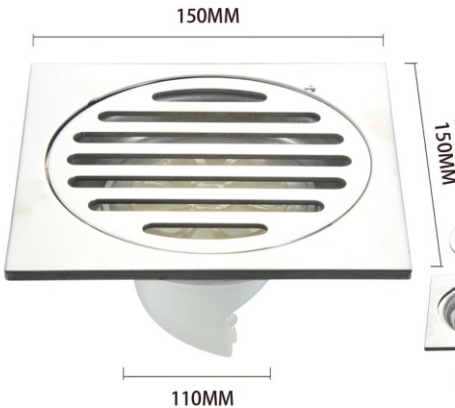

Surface treatment: bright

BWith card floor drain

Model: XY4186-4"

Thickness: 6 mm

Material: stainless steel

Surface treatment: bright

BWith card floor drain

Model: XY4186-5"