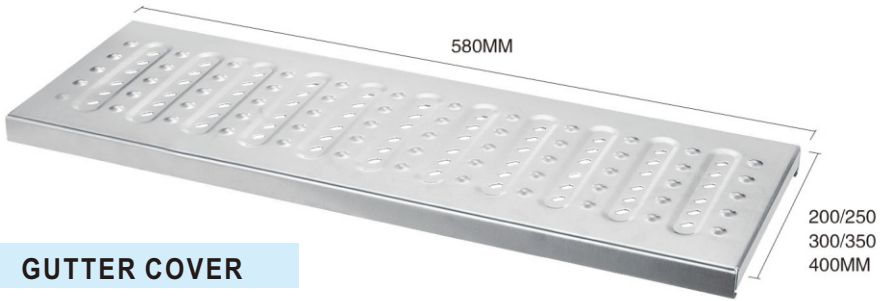

GUTTER COVER

Thickness: 1mm (body)

Material: stainless steel 304

Surface treatment: Sanding

Any pattern/color can be customized