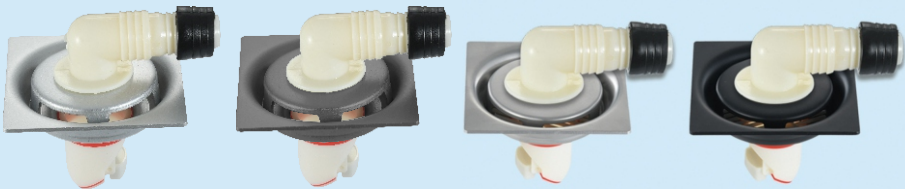

Thickness: 3 mm

Material: stainless steel

Surface treatment: electroplating

Silver star

Titanium gray

Pearl silver

Titanium black

Model: XY801