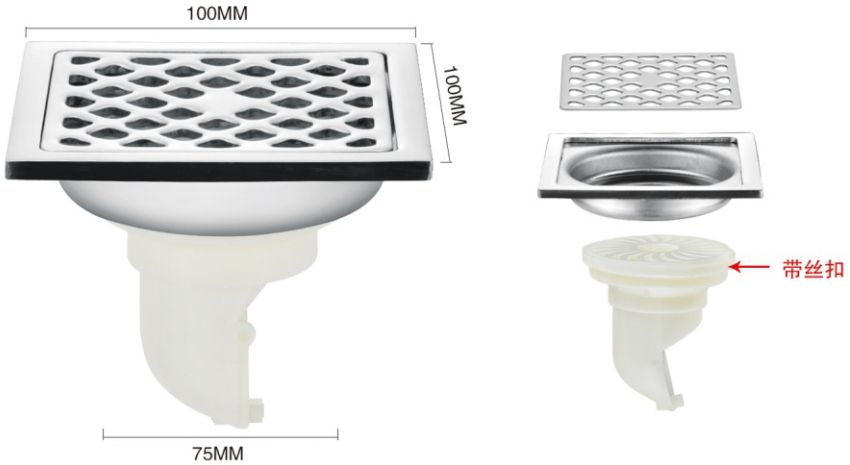

XY421/40□

XY416

XY422

XY423/40□-50□

XY424

XY406

Note: Above parts with washing machine dedicated drainage is better

Plastic side line

Model: XY 418

Thickness: 6 mm (A,B,C)

Material: stainless steel/SUS 304

Surface treatment: bright

Money

Back To Type

Apple

"S"