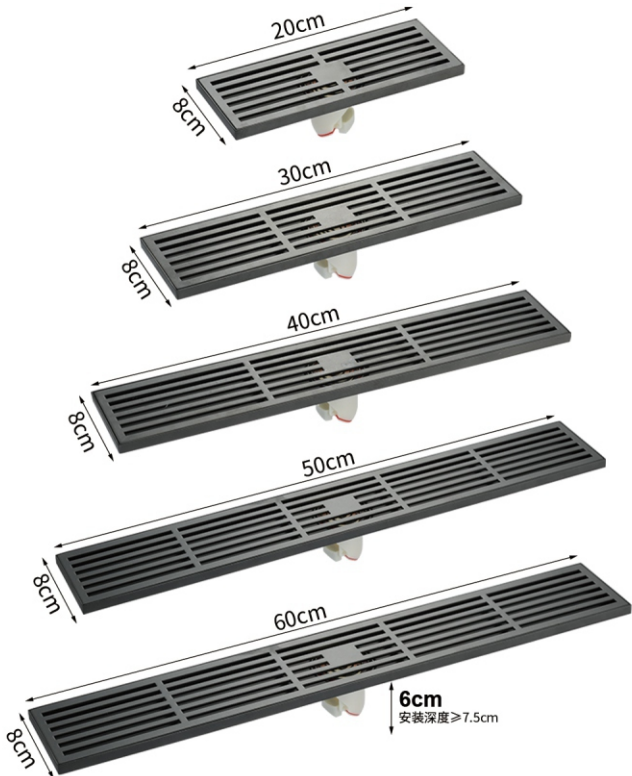

Material: stainless steel 201

Surface treatment: electroplating

Titanium color: grey/silver grey

A SMALL EDGE BAMBOO RAFT

Model: XY824

Thickness: 6 mm

Material: stainless steel

Surface treatment: bright