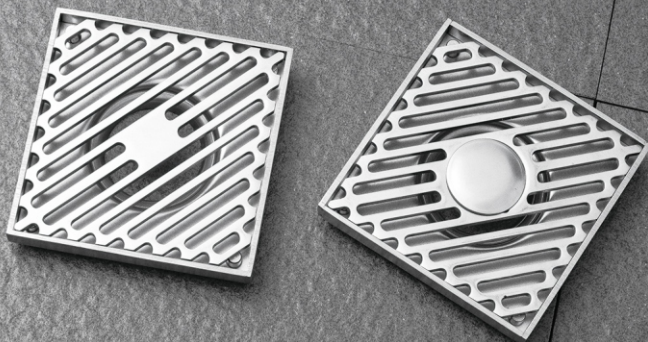

Model: XY30401

Size: 10X10cm

Color: Natural

Thickness: 2.5mm

Material: 304