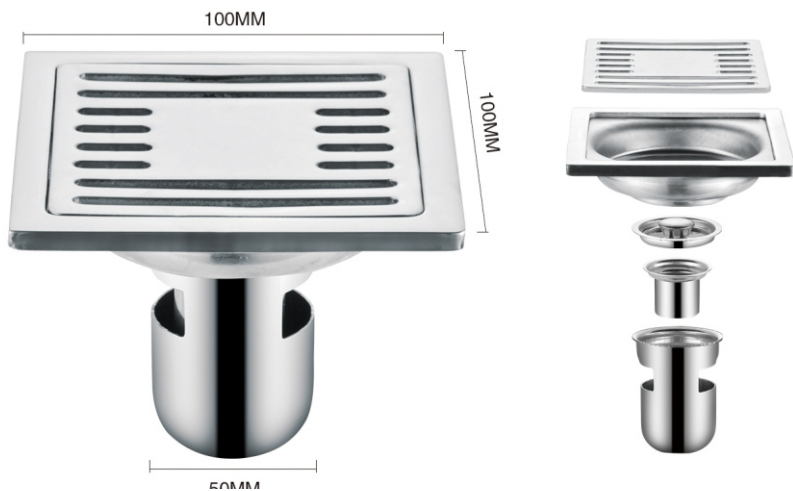

Net Surface

Bamboo Raft

"L"

Recommendation: This floor drain all can free collocation with square/circle panel

Plastic frame (40" 50")

Model: XY 421

Thickness: 6 mm(A,B,C)

Material: stainless steel/SUS 304

Surface treatment: bright

Money

Back To Type

Apple

"S"

Net Surface

Bamboo Raft

"L"

Recommendation: This floor drain all can free collocation with square/circle panel

Stainless steel water seal

Model: XY 419

Thickness: 6 mm (A,B,C)

Material: stainless steel/SUS 304

Surface treatment: bright