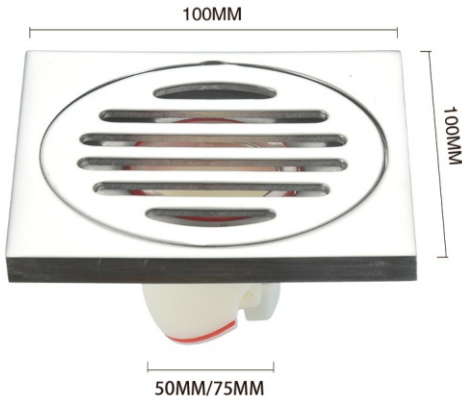

Model: XY425

Thickness: 9 mm

Material: stainless steel

Surface treatment: bright