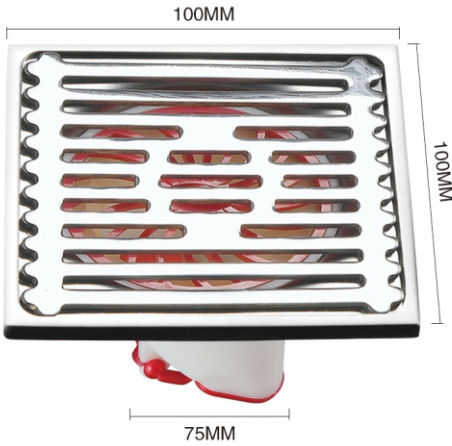

Material: stainless steel 201

Surface treatment: electroplating

Titanium color: grey/silver grey

A SMALL EDGE BAMBOO RAFT

Model: XY824

Thickness: 6 mm

Material: stainless steel

Surface treatment: bright