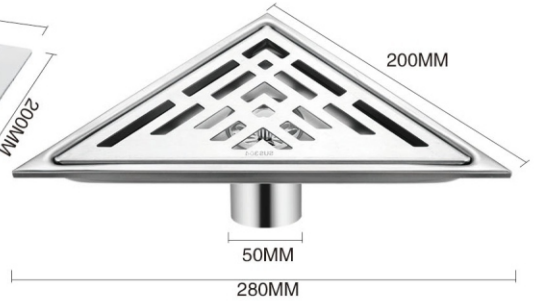

Surface treatment: **bright**

A three-piece suit

Thickness: 1mm/2mm

Material: stainless steel

Surface treatment: bright

Vinyl three-piece suit

Thickness: 1mm/2mm

Material: stainless steel

Surface treatment: bright

Wall L floor drain

Thickness: 2 mm

Material: SUS 304

Surface treatment: Wire drawing

Wall L floor drain

Thickness: 2 mm

Material: SUS 304

Surface treatment: Wire drawing

6 inches large displacement

Model: XY 403 (Very large)

Thickness: 2 mm

Material: Stainless steel

Surface treatment: Wire drawing

Triangular floor drain

Thickness: 2 mm