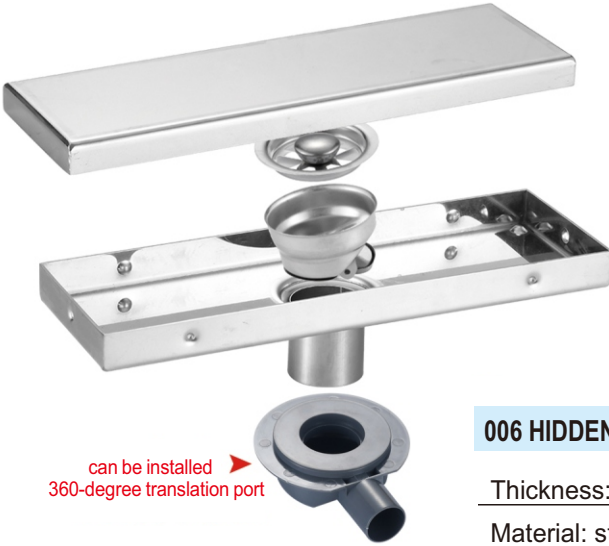

XINY304®

信优地漏专家