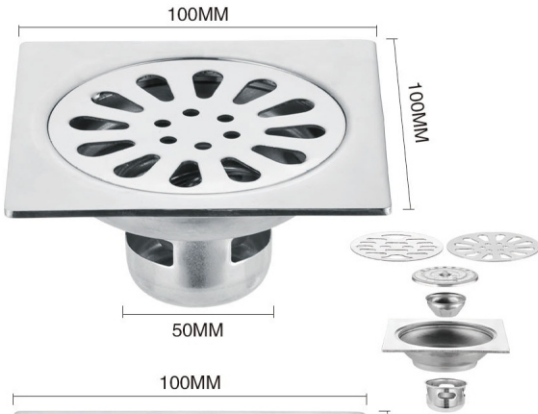

Surface treatment: bright/sanding

Stainless steel frame

Model: XY 403

Thickness: 2mm/3mm

Material: stainless steel/SUS304

Surface treatment: bright/sanding

Stainless steel valve

Model: XY 404