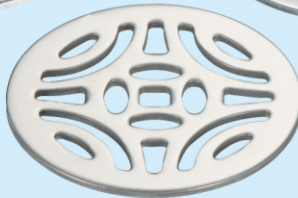

Material: stainless steel/SUS 304

Surface treatment: bright

Money

Back To Type

Apple

"S"

Net Surface

Bamboo Raft

"L"

Recommendation: This floor drain all can free collocation with square/circle panel

Copper water seal

Model: XY 416

Thickness: 6 mm (A,B,C)

Material: stainless steel/SUS 304

Surface treatment: bright

Apple

The stripes

Money

Recommendation: This floor drain all can free collocation with square/circle panel

Small plastic side line

Model: XY 417

Thickness: 6 mm (A,B,C)

Material: stainless steel/SUS 304

Surface treatment: bright