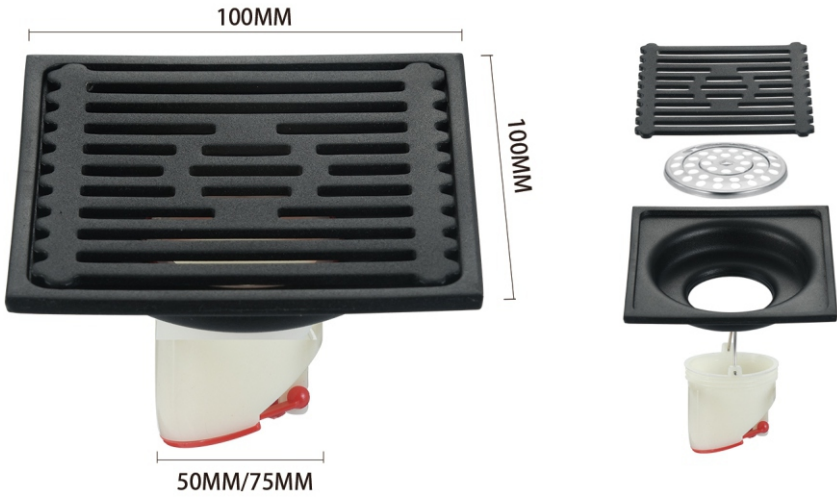

Model: XY423-6

Thickness: 6 mm

Material: stainless steel

Surface treatment: plating black