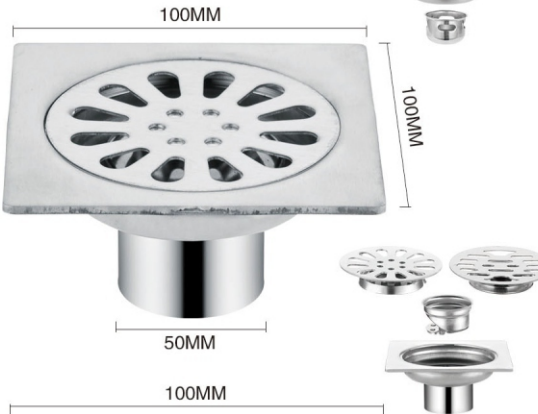

Deepen the deodorization

Model: XY 407

Thickness: 2mm/3mm

Material: stainless steel/SUS304

Surface treatment: **bright**/sanding