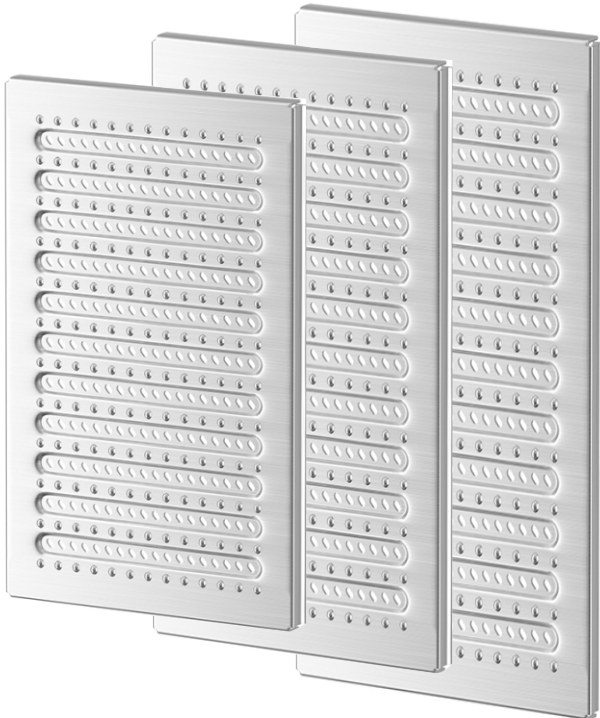

Titanium color: bright light

Any pattern/color can be customized

GUTTER COVER

Thickness: 1mm (body)

Material: stainless steel 304

Surface treatment: Sanding

Any pattern/color can be customized

Model: XY701