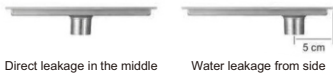

WATER OUTLET LOCATION DISPLAY DIAGRAM