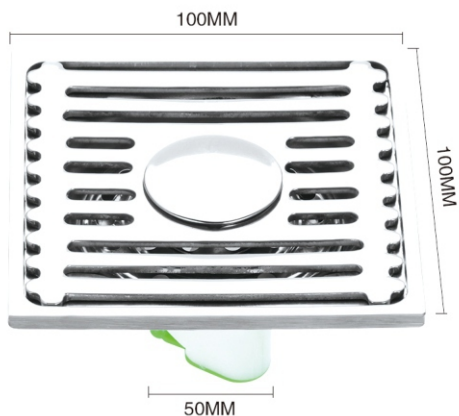

Material: stainless steel 201

Surface treatment: electroplating

Titanium color: grey/silver grey

A SMALL EDGE BAMBOO RAFT

Model: XY824

Thickness: 6 mm

Material: stainless steel

Surface treatment: bright

XY818

XY824

Note: this floor drain can match other accessories

A SMALL EDGE BAMBOO RAFT

Model: XY 823

Thickness: 6 mm

Material: stainless steel

Surface treatment: bright