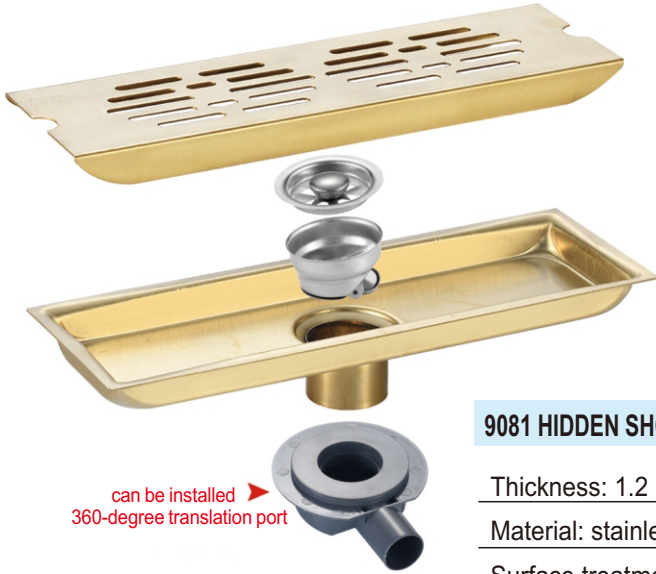

Material: stainless steel

XINY304[®]

信优地漏专家

9081 FLAT SIDE SHOWER FLOOR DRAIN

Thickness: 1.2 mm (body)

Material: stainless steel 201/304

Surface treatment: polishing

Titanium color: bright light

Any pattern/color can be customized

THE SIZE OF THE OUTLET LOCATION CAN BE CUSTOMIZED

WATER OUTLET LOCATION DISPLAY DIAGRAM

XINY304[®]

信优地漏专家

9081 FLAT SIDE SHOWER FLOOR DRAIN

Thickness: 1.2 mm (body)

Material: stainless steel 201/304

Surface treatment: Paint

Titanium color: Matt black

Any pattern/color can be customized

XINY304[®]

信优地漏专家

9081 HIDDEN SHOWER FLOOR DRAIN

Thickness: 1.2 mm (body)

Material: stainless steel 201/304

Surface treatment: plating

Titanium color: gold

Any pattern/color can be customized

XINY304[®]

信优地漏专家

9082 REVERSE SIDE SHOWER FLOOR DRAIN

Thickness: 0.8/1.2 mm (body)

Material: stainless steel 201/304