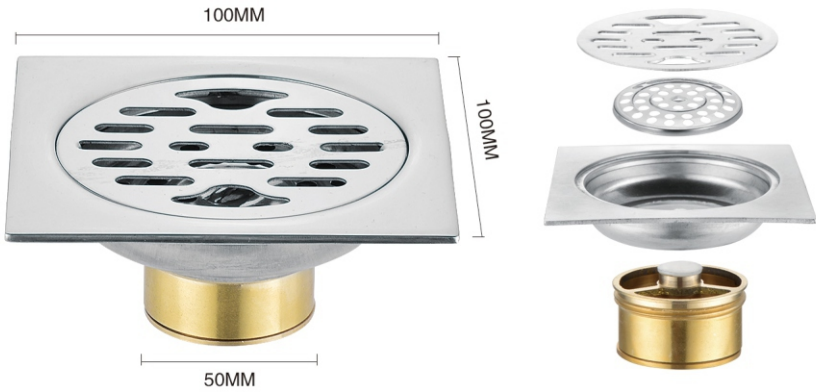

Apple

The stripes

Money

Note: this floor drain/round panel can free choice

washing machine is special

Thickness: 6 mm

Material: stainless steel/SUS 304

Surface treatment: bright

Note: Above parts with washing machine dedicated drainage is better

XNY304

信优地漏专家

Note: all floor drain with double panel

Note: all floor drain with double panel

XNY 鑫悦®

Note: all floor drain with double panel

Copper self-styled

Model: XY 406

Thickness: 3 mm

Material: stainless steel/SUS 304

Surface treatment: bright

XY417

XY418

XY421/40□