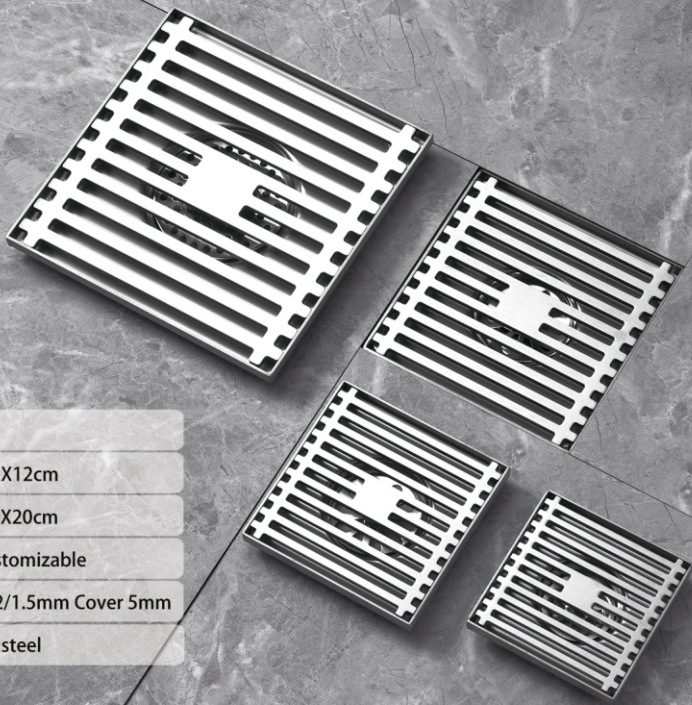

信优佳®
XINYOUJIA

Model: XY825

Size: 10X10cm

Color: Titanium ash light

Thickness: 4mm/6mm

Material: stainless steel

Model: XY825

Size: 10*10cm

Color: Black/Titanium Grey

Thickness: 4mm

Material: stainless steel

Model: XY901

Size: 10X10cm 12X12cm

15X15cm 20X20cm

Color: Natural/Customizable

Thickness: Seat 1.2/1.5mm Cover 5mm

Material: stainless steel

Model: XY003

Size: 10X10cm 12X12cm

15X15cm 20X20cm

Color: Natural/Customizable

Thickness: seat 1.2/1.5mm

Material: stainless steel

Model: XY005

Size: 10X10cm 12X12cm
15X15cm 20X20cm

Color: Natural/Customizable

Thickness: seat 1.2/1.5mm
Cover 1.2/1.5mm

Material: stainless steel

Model: XY002

Size: 10X10cm 12X12cm
15X15cm 20X20cm

Color: Natural/Customizable