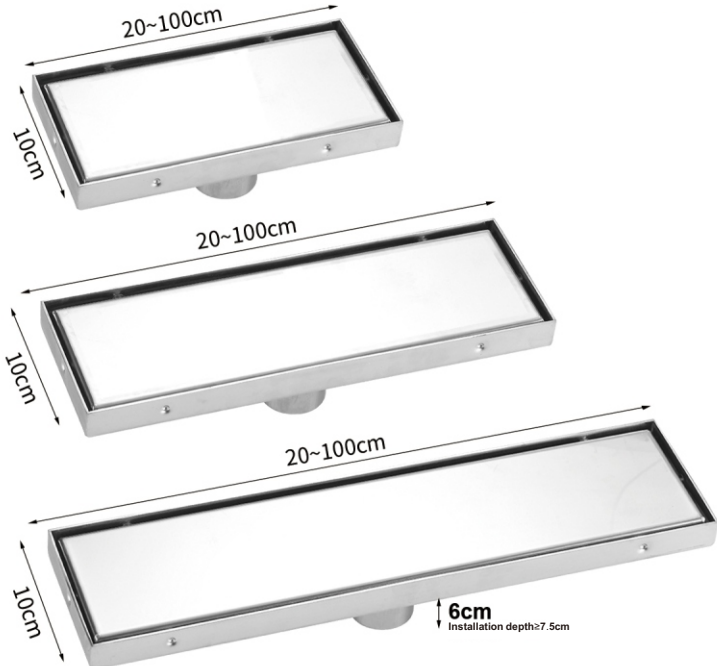

006 HIDDEN SHOWER FLOOR DRAIN

Thickness: customizable

Material: stainless steel 201/304

Surface treatment: polishing

Titanium color: bright light

Any pattern/color can be customized