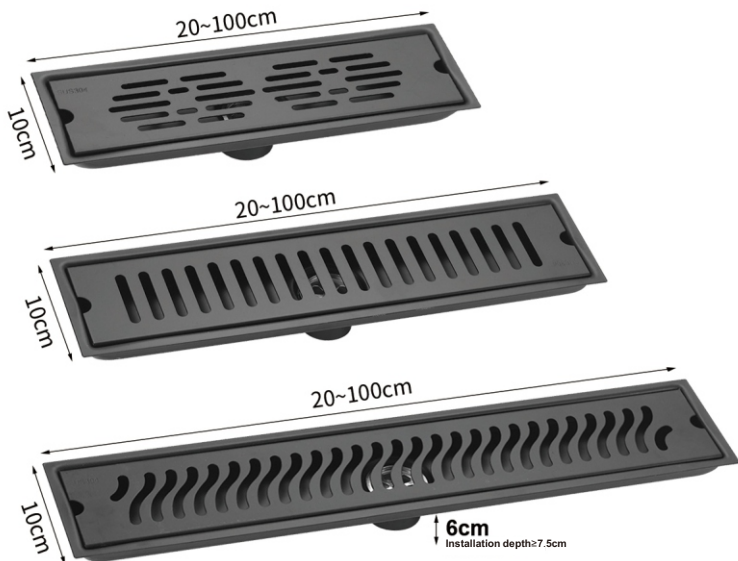

XINY304®

信优地漏专家

9081 FLAT SIDE SHOWER FLOOR DRAIN

Thickness: 1.2 mm (body)

Material: stainless steel 201/304

Surface treatment: Paint

Titanium color: Matt black

Any pattern/color can be customized