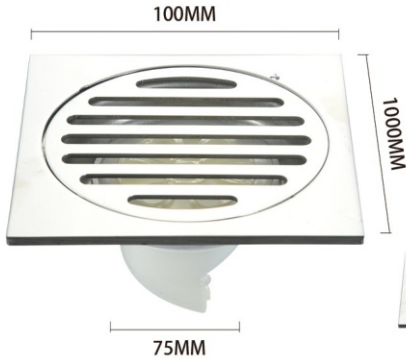

Note: Floor drain odor-proof core can free choice

Bamboo floor drain

Model: XY805-5"

Thickness: 6 mm

Material: stainless steel

Surface treatment: bright

XY 701 increase

XY 418 increase

XY 403 increase

XY 405 increase

XY 421 increase

Note: Floor drain odor-proof core can free choice

BWith card floor drain

Model: XY418-6

Thickness: 6 mm

Material: stainless steel

Surface treatment: bright

BWith card floor drain

Model: XY4186-4"

Thickness: 6 mm

Material: stainless steel

Surface treatment: bright

BWith card floor drain

Model: XY4186-5"