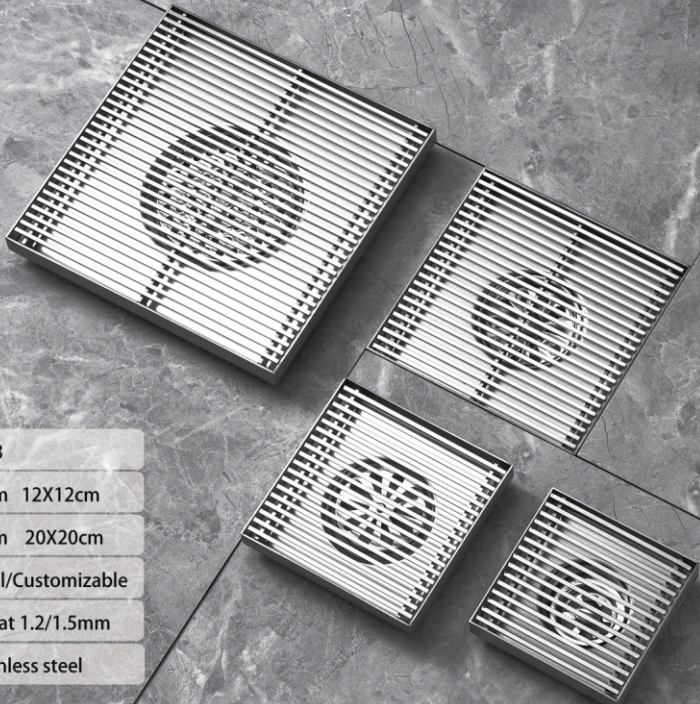

Color: Black/Titanium Grey

Thickness: 4mm

Material: stainless steel

Model: XY901

Size: 10X10cm 12X12cm

15X15cm 20X20cm

Color: Natural/Customizable

Thickness: Seat 1.2/1.5mm Cover 5mm

Material: stainless steel

Model: XY003

Size: 10X10cm 12X12cm

15X15cm 20X20cm

Color: Natural/Customizable

Thickness: seat 1.2/1.5mm

Material: stainless steel

Model: XY005