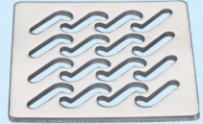

XY421/40□

XY416

XY422

XY423/40□-50□

XY424

XY406

Note: Above parts with washing machine dedicated drainage is better

Plastic side line

Model: XY 418

Thickness: 6 mm (A,B,C)

Material: stainless steel/SUS 304

Surface treatment: bright

Money

Back To Type

Apple

"S"

Net Surface

Bamboo Raft

"L"

Recommendation: This floor drain all can free collocation with square/circle panel

Plastic frame (40" 50")

Model: XY 421

Thickness: 6 mm(A,B,C)

Material: stainless steel/SUS 304