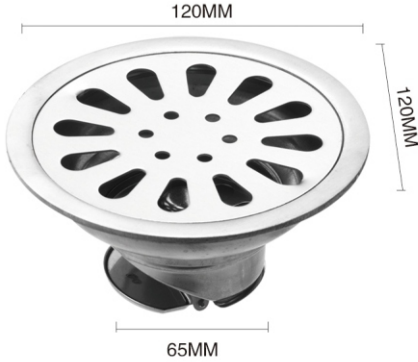

XY 701 increase

XY 418 increase

XY 403 increase

XY 405 increase

XY 421 increase

Note: this floor drain panel can free choice

The flap floor drain (round)

Model: XY 4033-4"