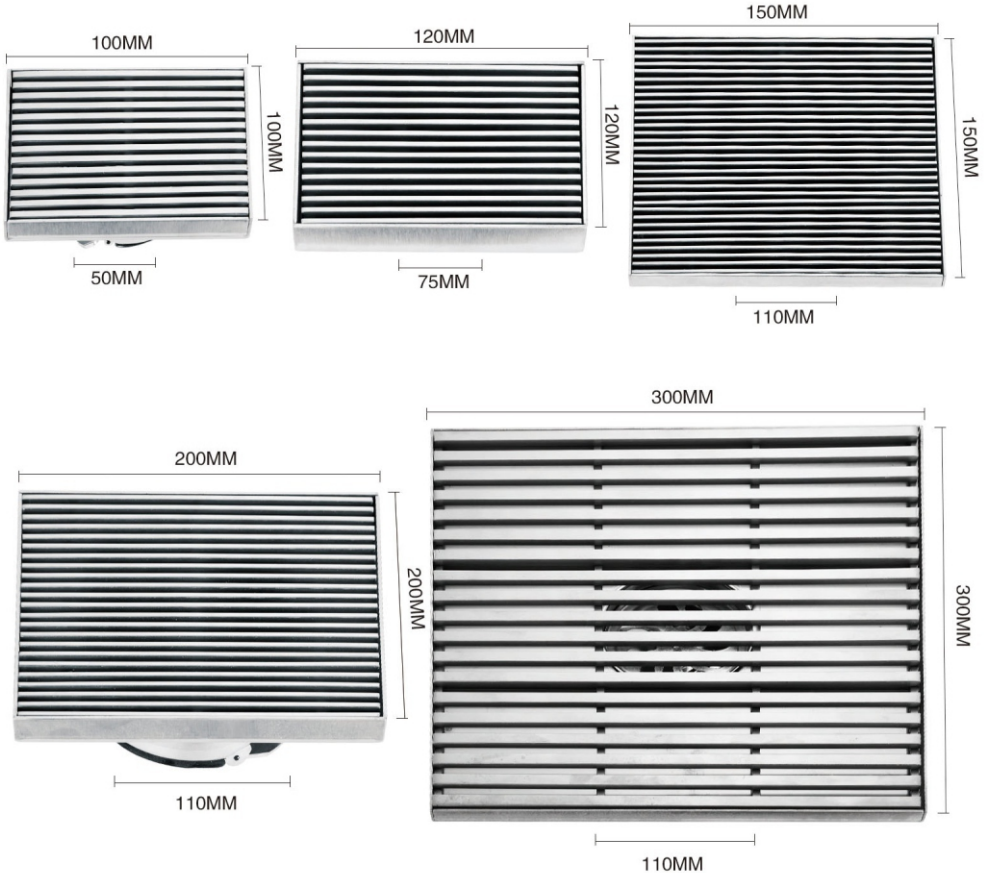

Thin article solid floor drain

Thickness: 2 mm(The main body)

Material: SUS 304

Surface treatment: sanding