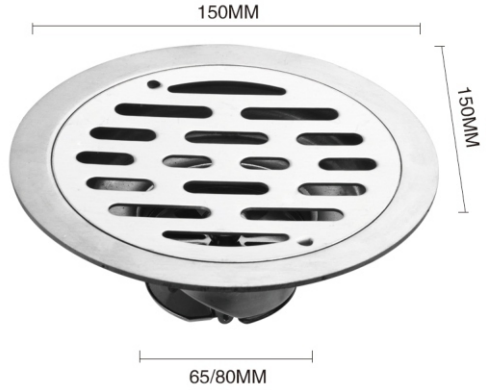

XY 701 increase

XY 418 increase

XY 403 increase

XY 405 increase

XY 421 increase

Note: this floor drain panel can free choice

The flap floor drain (round)

Model: XY 4033-4"