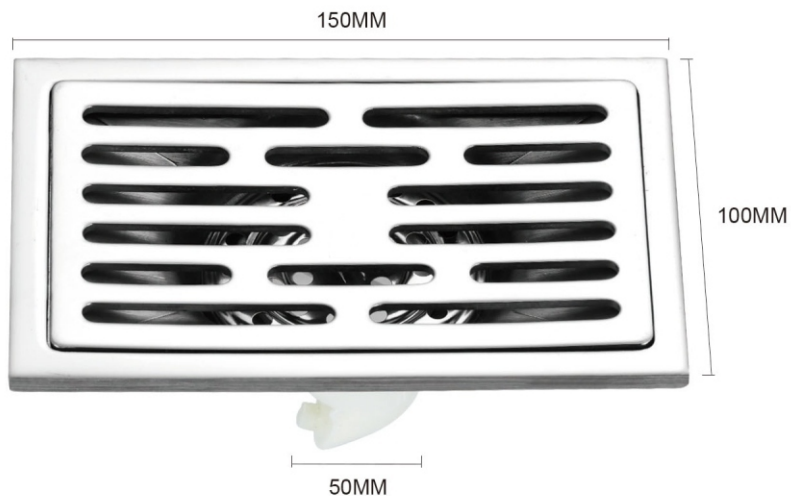

XY423/40口-50口

XY424

XY406

Note: Above parts with washing machine dedicated drainage is better

Small plastic side line

Model: XY417

Thickness: 6 mm

Material: stainless steel