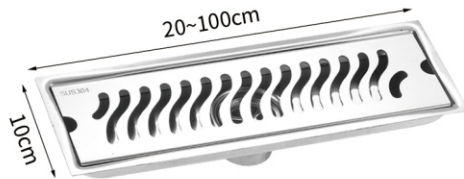

XINY304®

信优地漏专家

9081 FLAT SIDE SHOWER FLOOR DRAIN

Thickness: 1.2 mm (body)

Material: stainless steel 201/304

Surface treatment: polishing

Titanium color: bright light

Any pattern/color can be customized

THE SIZE OF THE OUTLET LOCATION CAN BE CUSTOMIZED

WATER OUTLET LOCATION DISPLAY DIAGRAM