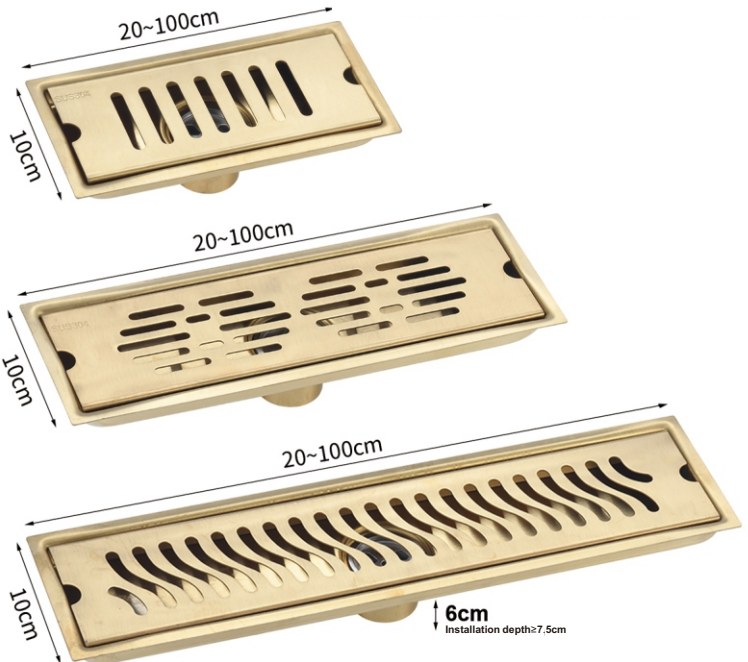

9081 HIDDEN SHOWER FLOOR DRAIN

Thickness: 1.2 mm (body)

Material: stainless steel 201/304

Surface treatment: plating

Titanium color: gold

Any pattern/color can be customized