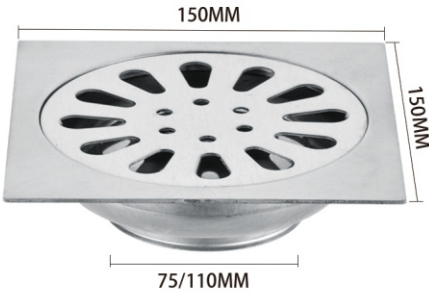

Model: XY 405 (increase)

Thickness: 2mm/3mm

Material: stainless steel/SUS304

Surface treatment: **bright**/sanding

4" 12 X12 5" 15X15 engineering floor drain design

XINY304[®]

信优地漏专家

Classic floor drain