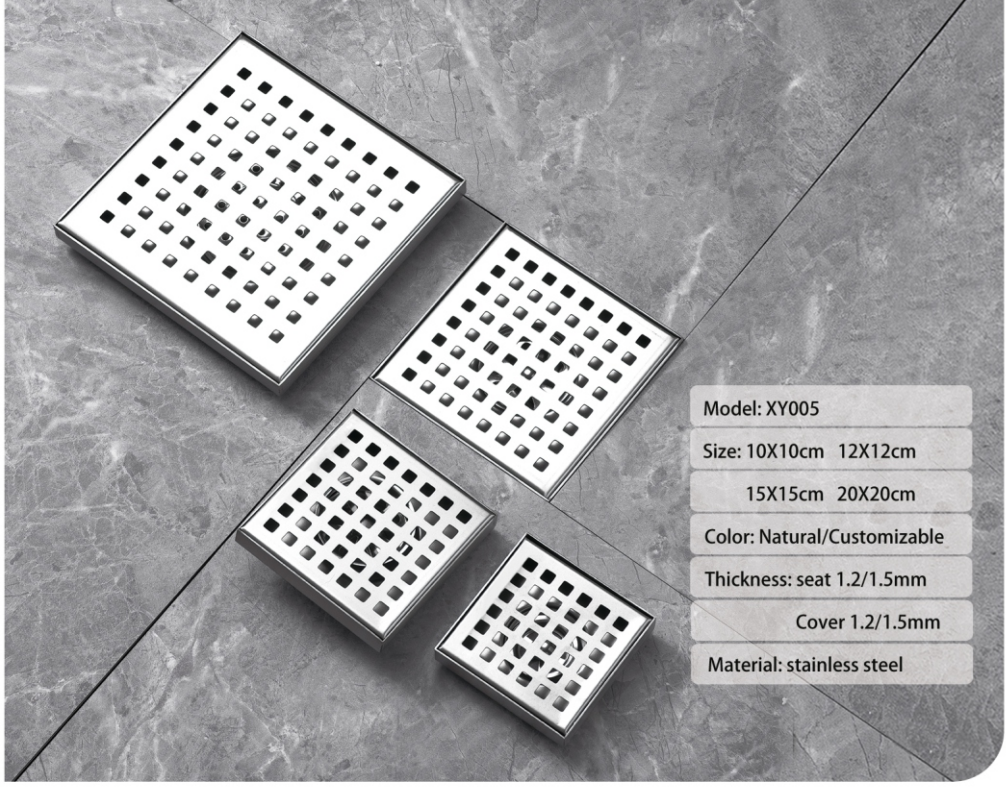

Color: Black/Titanium Grey

Thickness: 4mm

Material: stainless steel

Model: XY901

Size: 10X10cm 12X12cm

15X15cm 20X20cm

Color: Natural/Customizable

Thickness: Seat 1.2/1.5mm Cover 5mm

Material: stainless steel

Model: XY003

Size: 10X10cm 12X12cm

15X15cm 20X20cm

Color: Natural/Customizable

Thickness: seat 1.2/1.5mm

Material: stainless steel

Model: XY005

Size: 10X10cm 12X12cm
15X15cm 20X20cm

Color: Natural/Customizable

Thickness: seat 1.2/1.5mm
Cover 1.2/1.5mm

Material: stainless steel

Model: XY002

Size: 10X10cm 12X12cm
15X15cm 20X20cm

Color: Natural/Customizable