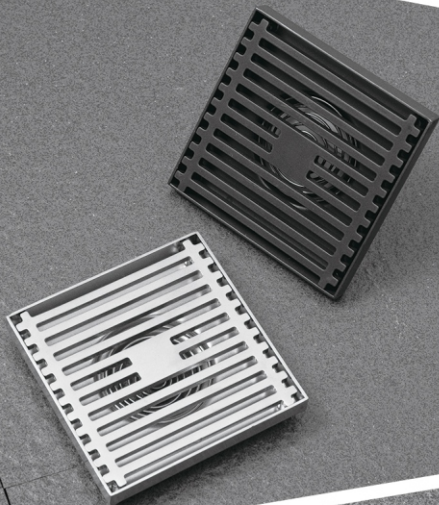

Color: Natural

Thickness: 2.5mm

Material: 304

Model: XY901

Size: 10X10cm

Color: Titanium gray, silver gray

Thickness: seat 1.5/cover 5.0mm

Material: stainless steel