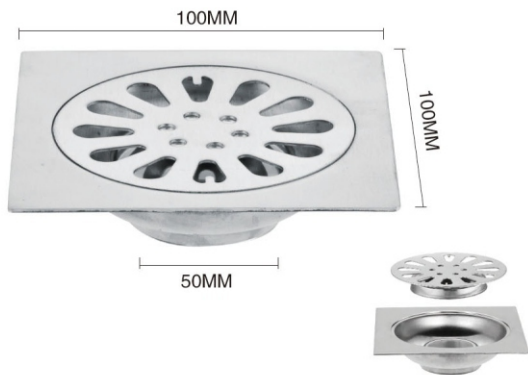

Thickness: 2 mm(The main body)

Material: SUS 304

Surface treatment: sanding

Thin article solid floor drain

Thickness: 2 mm(The main body)

Material: SUS 304

Surface treatment: sanding

Classic floor drain

Surface treatment: bright/sanding

Stainless steel frame

Model: XY 403

Thickness: 2mm/3mm

Material: stainless steel/SUS304

Surface treatment: bright/sanding

Stainless steel valve

Model: XY 404