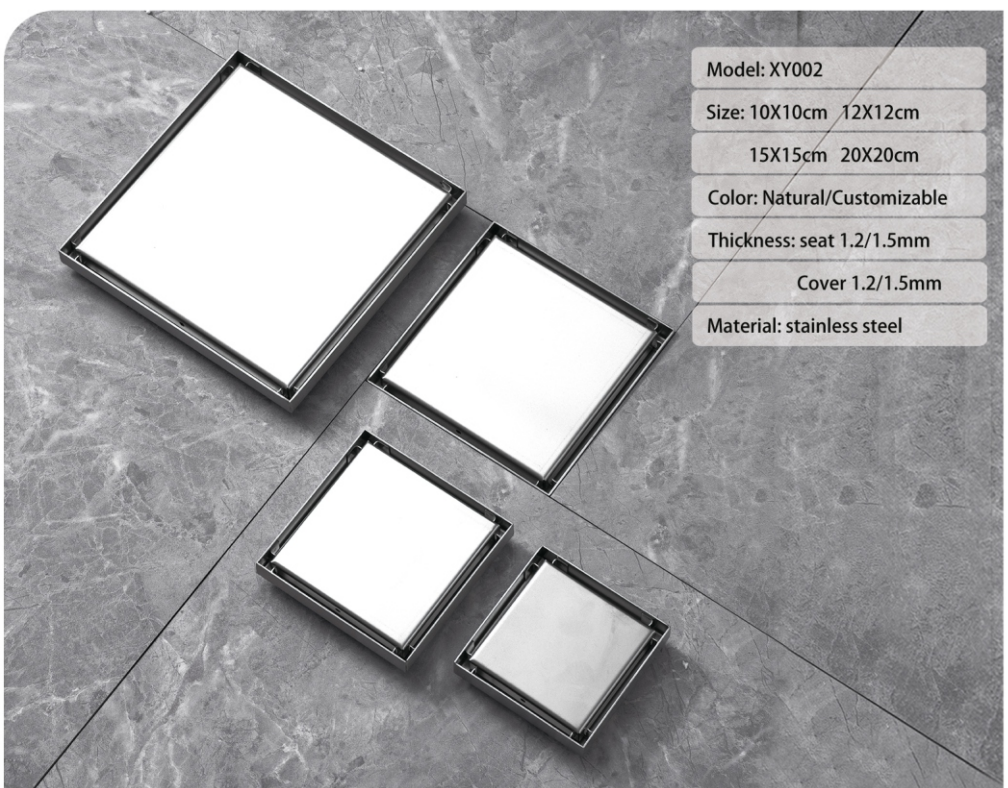

Material: stainless steel

Model: XY003

Size: 10X10cm 12X12cm

15X15cm 20X20cm

Color: Natural/Customizable

Thickness: seat 1.2/1.5mm

Material: stainless steel

Model: XY005

Size: 10X10cm 12X12cm
15X15cm 20X20cm

Color: Natural/Customizable

Thickness: seat 1.2/1.5mm
Cover 1.2/1.5mm

Material: stainless steel

Model: XY002

Size: 10X10cm 12X12cm
15X15cm 20X20cm

Color: Natural/Customizable