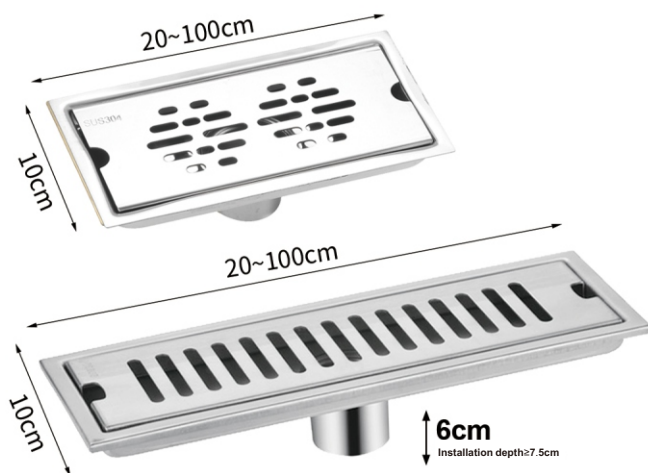

XINY304®

信优地漏专家

9082 REVERSE SIDE SHOWER FLOOR DRAIN

Thickness: 0.8/1.2 mm (body)

Material: stainless steel 201/304

Surface treatment: polishing

Titanium color: Brushed

Any pattern/color can be customized