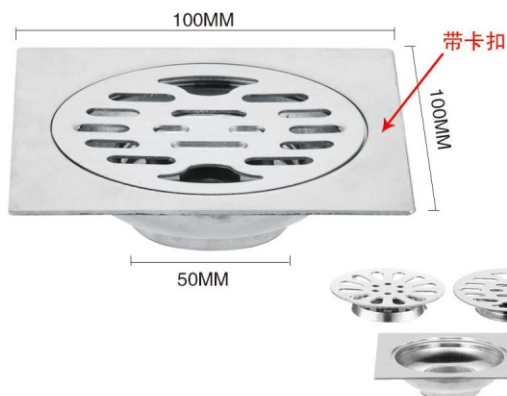

With card floor drain

Model: XY 402

Thickness: 2mm/3mm

Material: stainless steel/SUS304

Surface treatment: bright/sanding