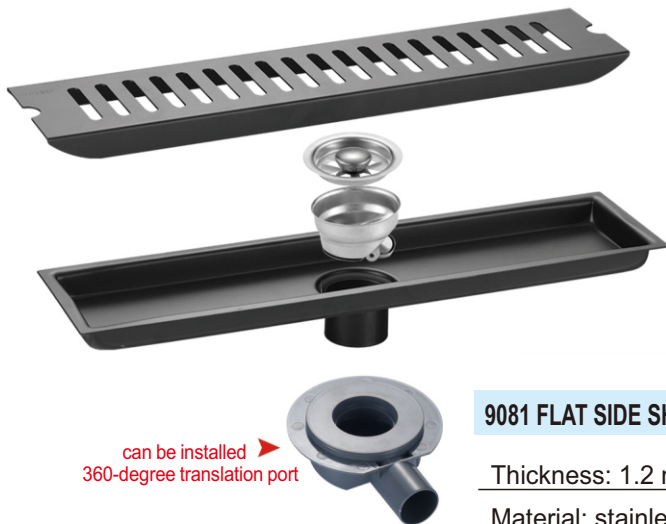

Material: stainless steel

XINY304[®]

信优地漏专家

9081 FLAT SIDE SHOWER FLOOR DRAIN

Thickness: 1.2 mm (body)

Material: stainless steel 201/304

Surface treatment: polishing

Titanium color: bright light

Any pattern/color can be customized

THE SIZE OF THE OUTLET LOCATION CAN BE CUSTOMIZED

WATER OUTLET LOCATION DISPLAY DIAGRAM

XINY304[®]

信优地漏专家

9081 FLAT SIDE SHOWER FLOOR DRAIN

Thickness: 1.2 mm (body)

Material: stainless steel 201/304