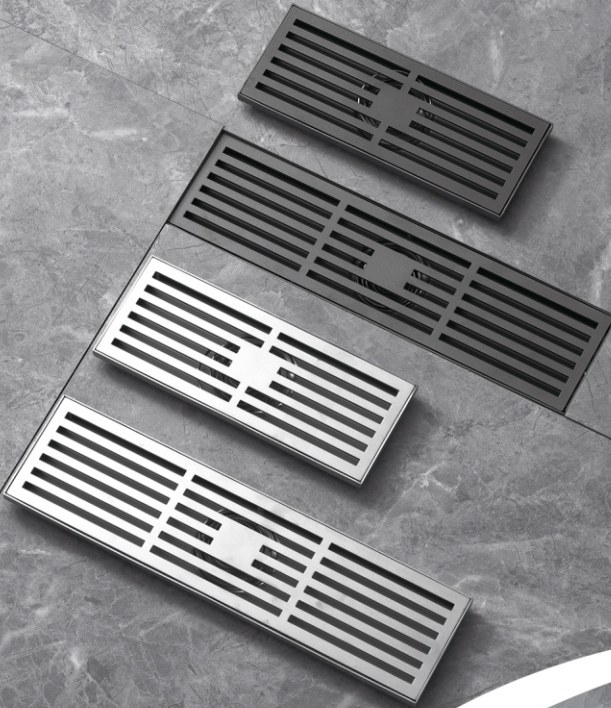

Size: 8X20cm 8X30cm

8X40cm 8X50cm

8X60cm

Color: Titanium gray, silver gray

Thickness: seat 1.2/cover 2.5mm

Material: stainless steel

Model: XY30402

Size: 10X10cm