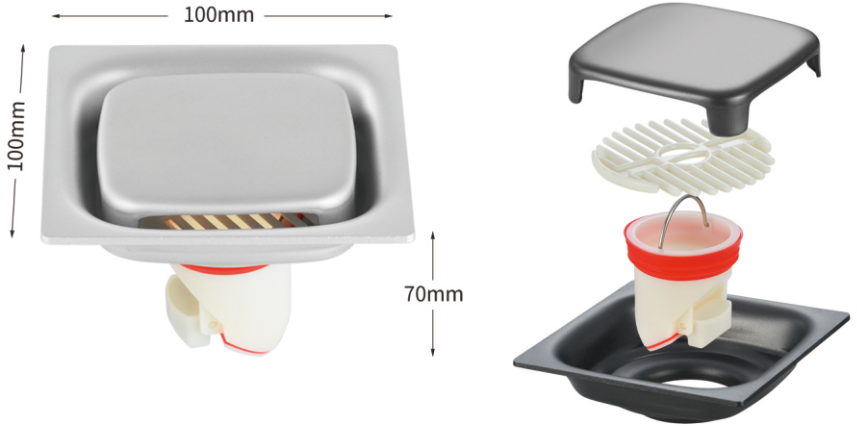

Titanium color: bright light

Any pattern/color can be customized

GUTTER COVER

Thickness: 1mm (body)

Material: stainless steel 304

Surface treatment: Sanding

Any pattern/color can be customized

Model: XY701