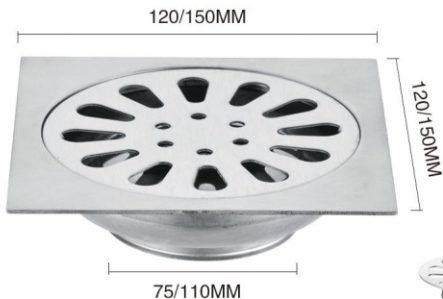

Classic floor drain

Model: XY 402 (increase)

Thickness: 2mm/3mm

Material: stainless steel/SUS304

Surface treatment: **bright**/sanding