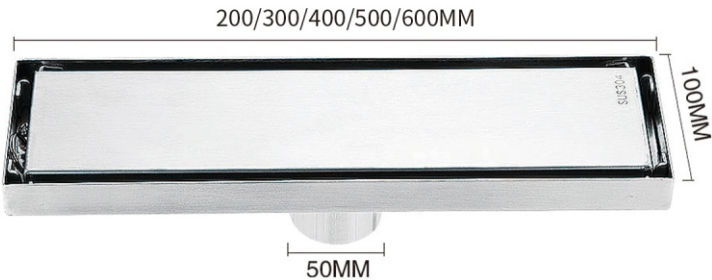

002 HIDDEN SHOWER FLOOR DRAIN

Thickness: customizable

Material: stainless steel 201/304

Surface treatment: polishing

Titanium color: bright light/Brushed

Any pattern/color can be customized