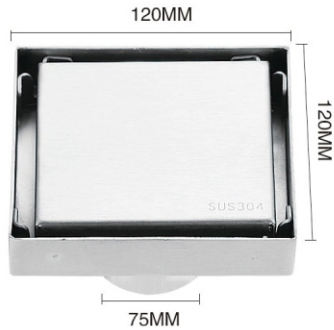

002 HIDDEN SHOWER FLOOR DRAIN

Thickness: customizable

Material: stainless steel 201/304

Surface treatment: polishing

Titanium color: bright light/Brushed

Any pattern/color can be customized