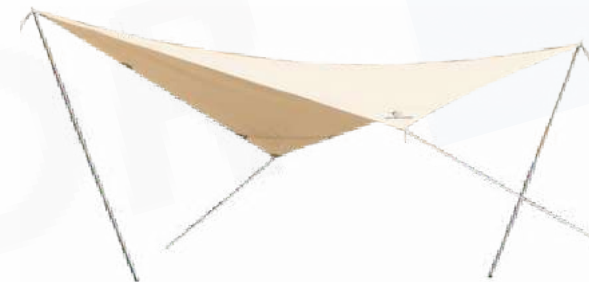

SPECIFICATION:

Item No.: 60I14A
Fabric: 200g poly cotton canvas
Pole: ø 25mm iron tube, 2pcs
Size: 500x395cm