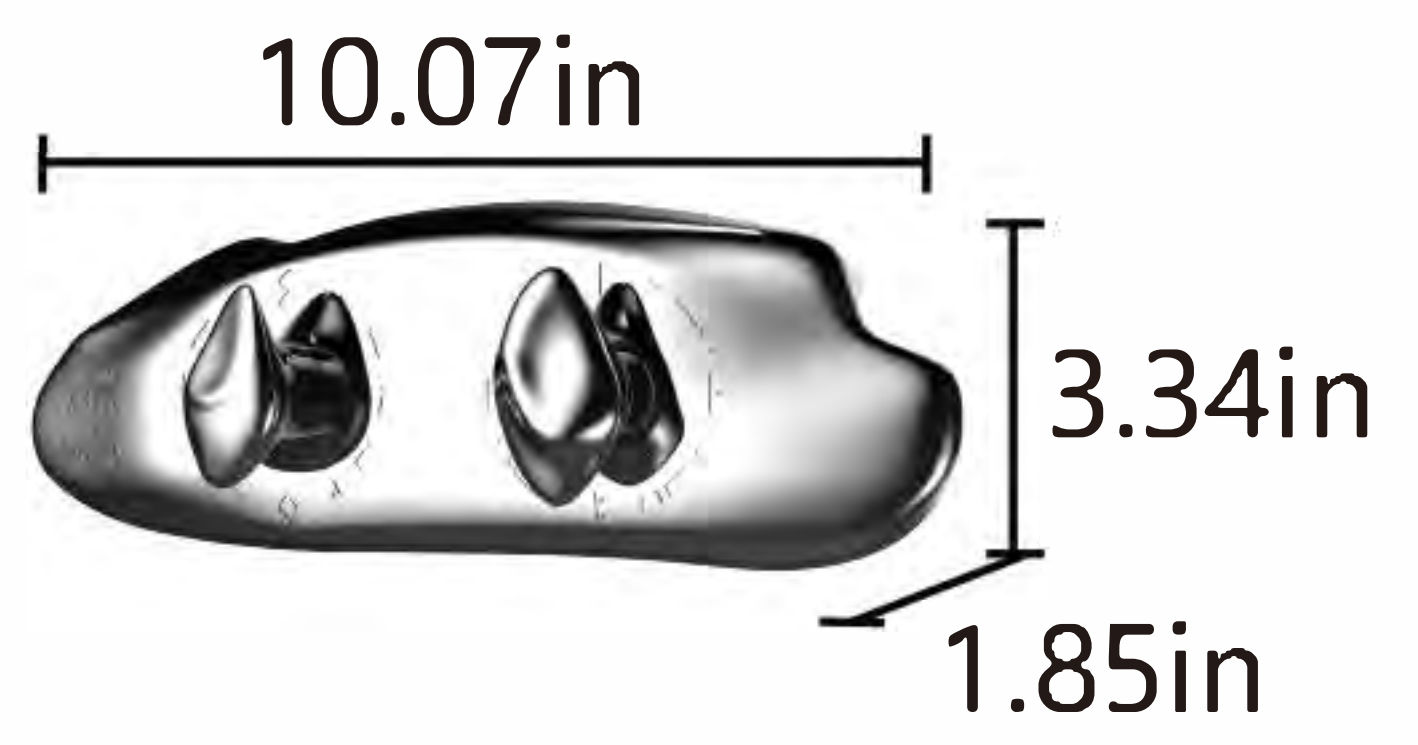

Medium

Product Dimensions

Height * Width * Distance from the Wall: 54.33in × 16.65in × 10.78in
The actual product shall prevail; the above is for design reference only

Choose one of the two control switches:

Artistic Double Knob Control

Digital Crystal Knob Control

Large

Product Dimensions

Height * Width * Distance from the Wall: 66.93in × 18.7in × 12.63in
The actual product shall prevail; the above is for design reference only