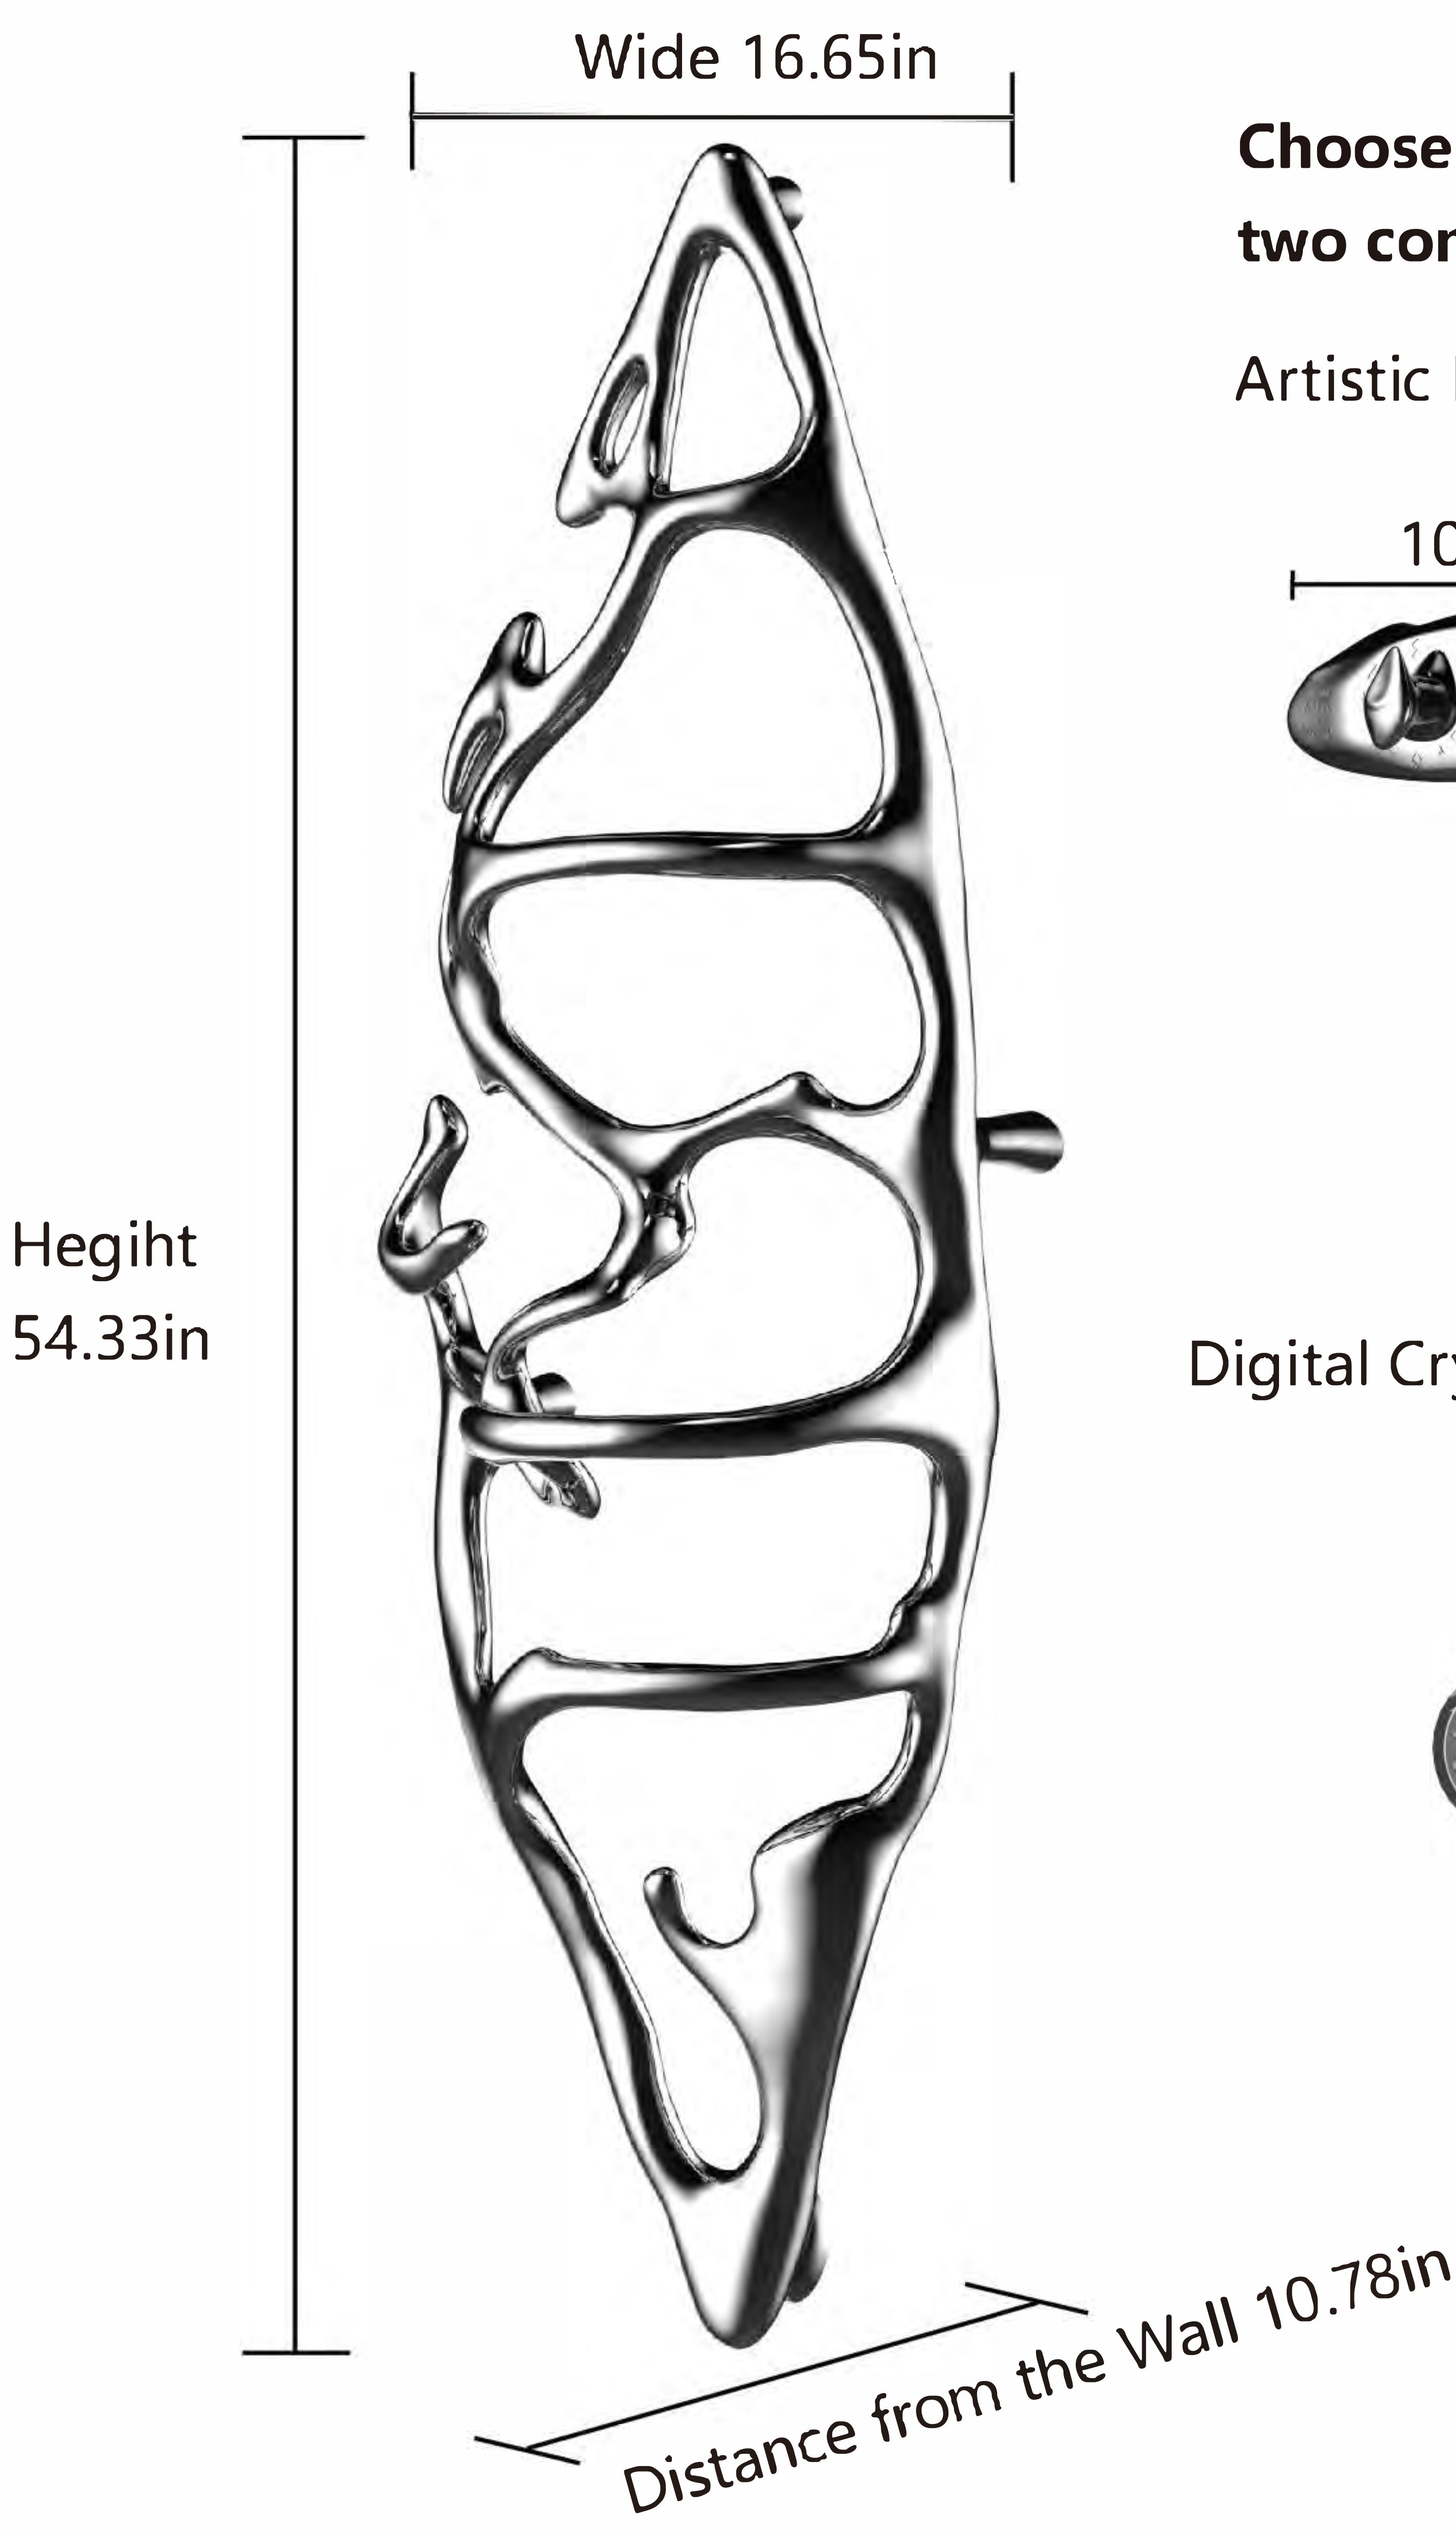

Medium

Product Dimensions

Height * Width * Distance from the Wall: 54.33in × 16.65in × 10.78in
The actual product shall prevail; the above is for design reference only

Choose one of the two control switches:

Artistic Double Knob Control

Digital Crystal Knob Control

Large

Product Dimensions

Height * Width * Distance from the Wall: 66.93in × 18.7in × 12.63in
The actual product shall prevail; the above is for design reference only

Choose one of the two control switches:

Artistic Dual Knobs

Crystal Knob