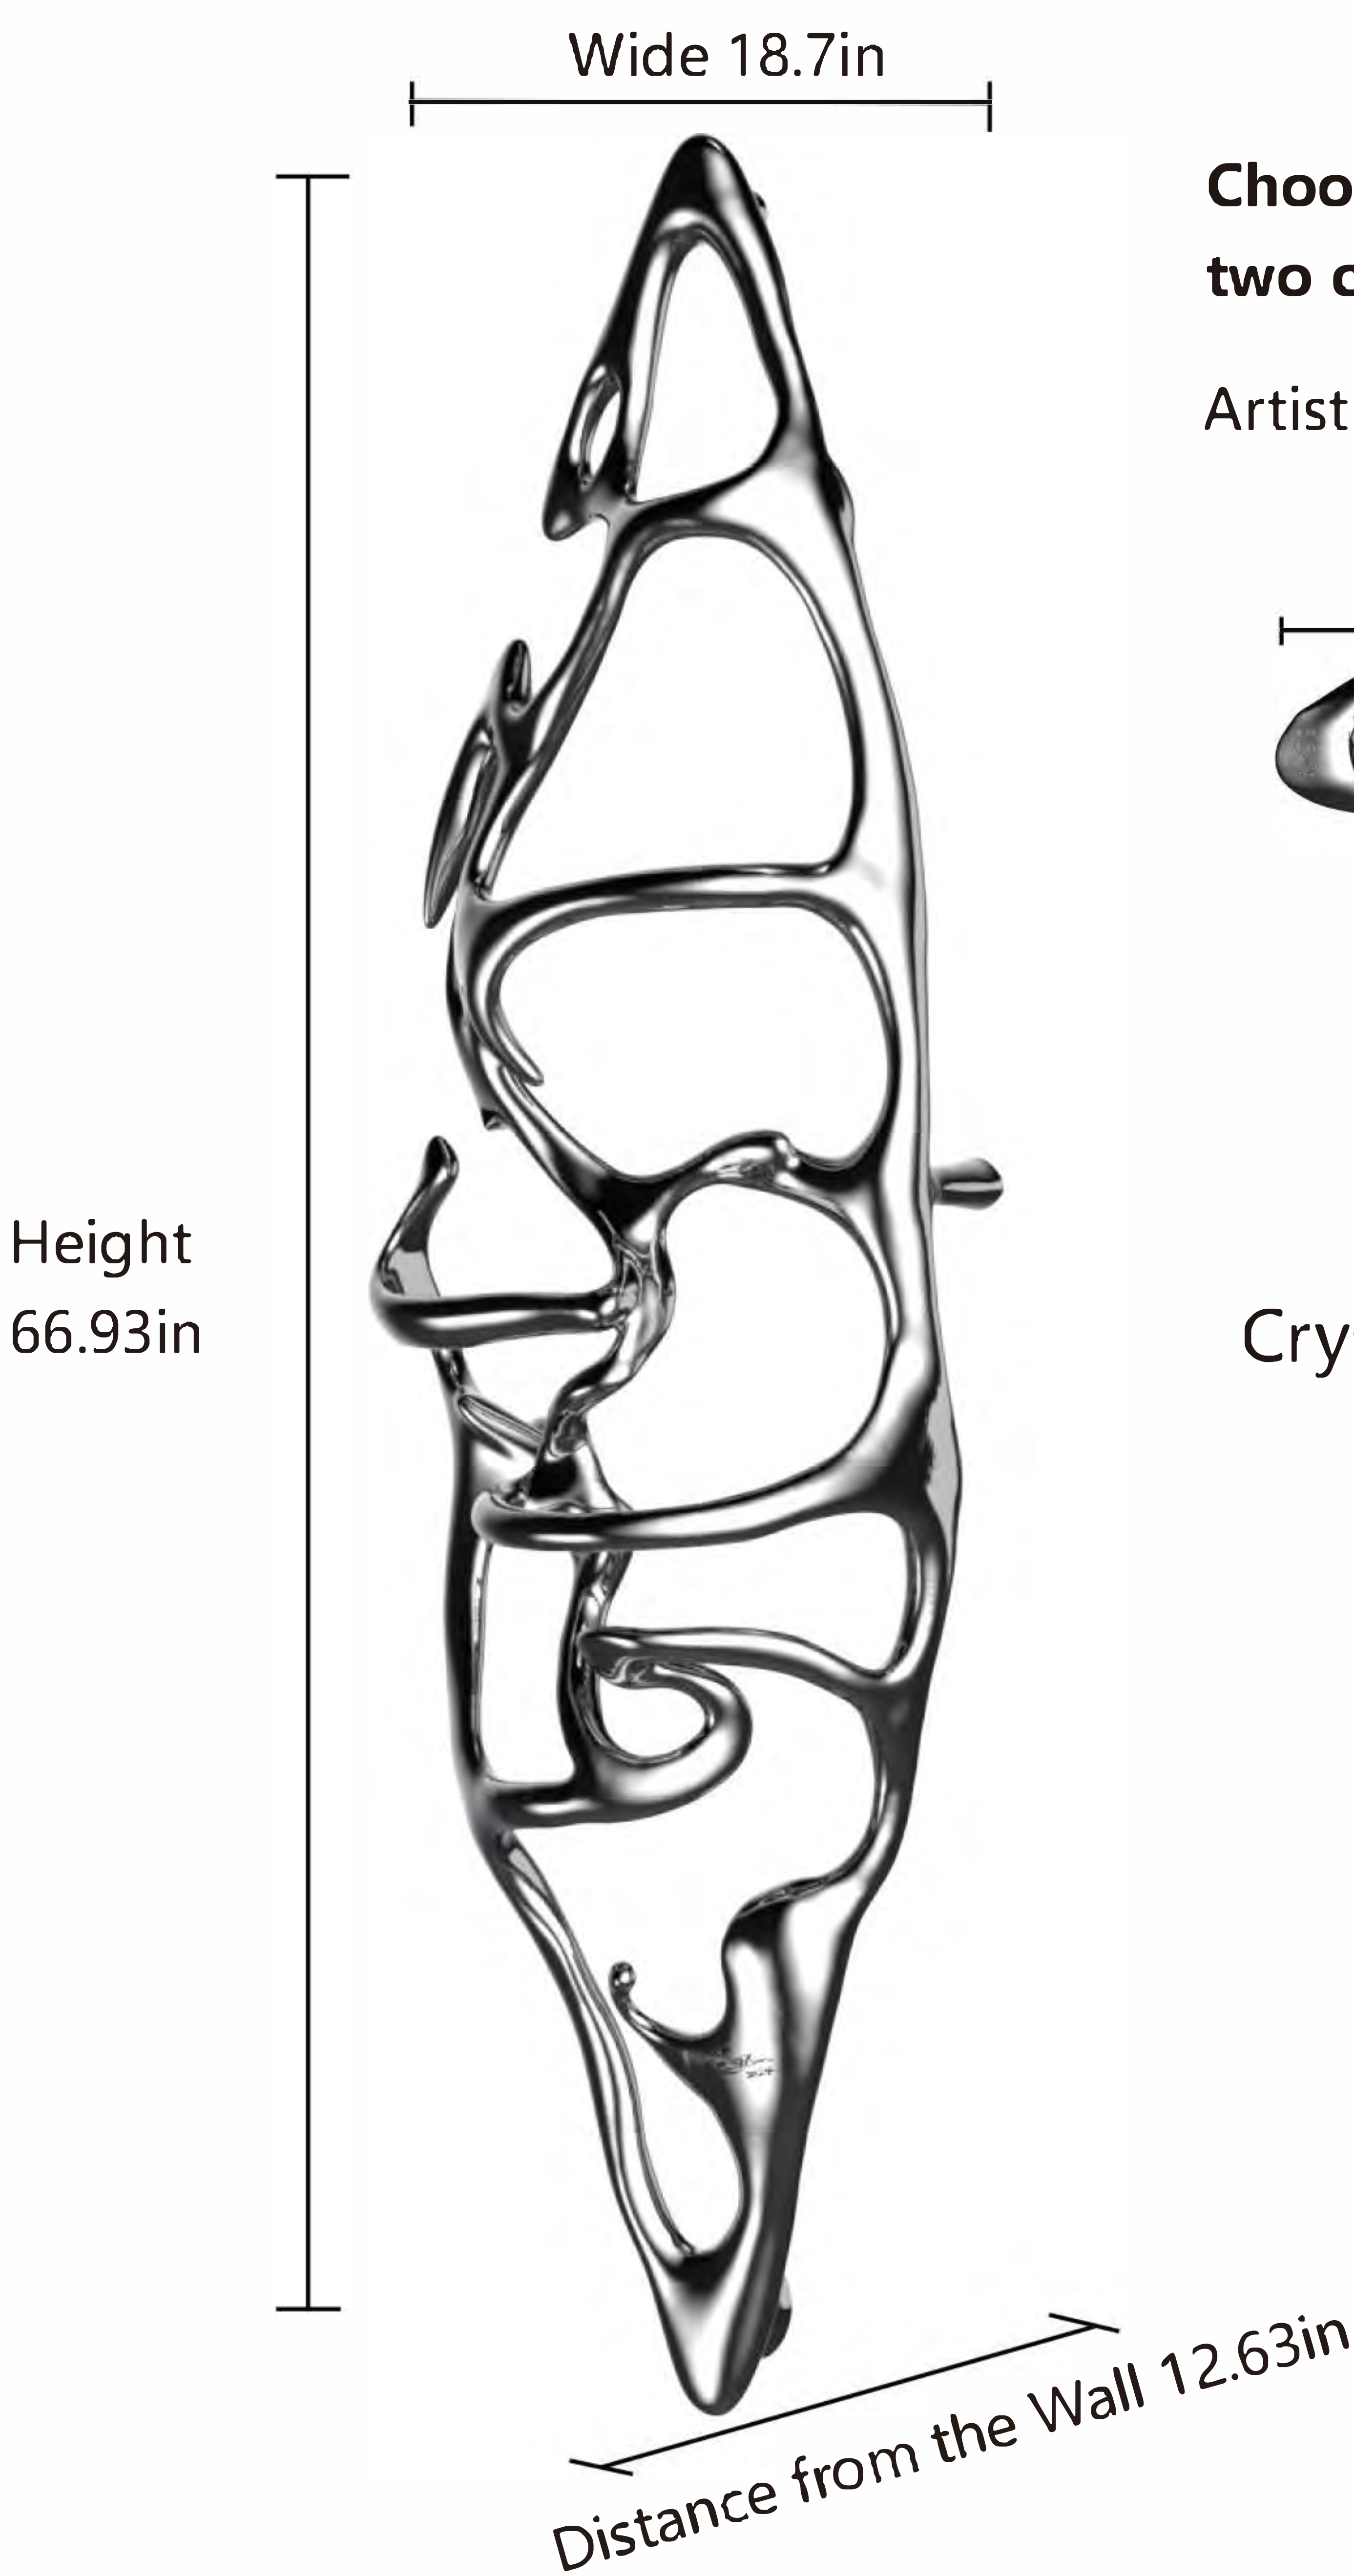

Medium

Product Dimensions

Height * Width * Distance from the Wall: 54.33in × 16.65in × 10.78in
The actual product shall prevail; the above is for design reference only

Choose one of the two control switches:

Artistic Double Knob Control

Digital Crystal Knob Control

Large

Product Dimensions

Height * Width * Distance from the Wall: 66.93in × 18.7in × 12.63in
The actual product shall prevail; the above is for design reference only

Choose one of the two control switches:

Artistic Dual Knobs

Crystal Knob