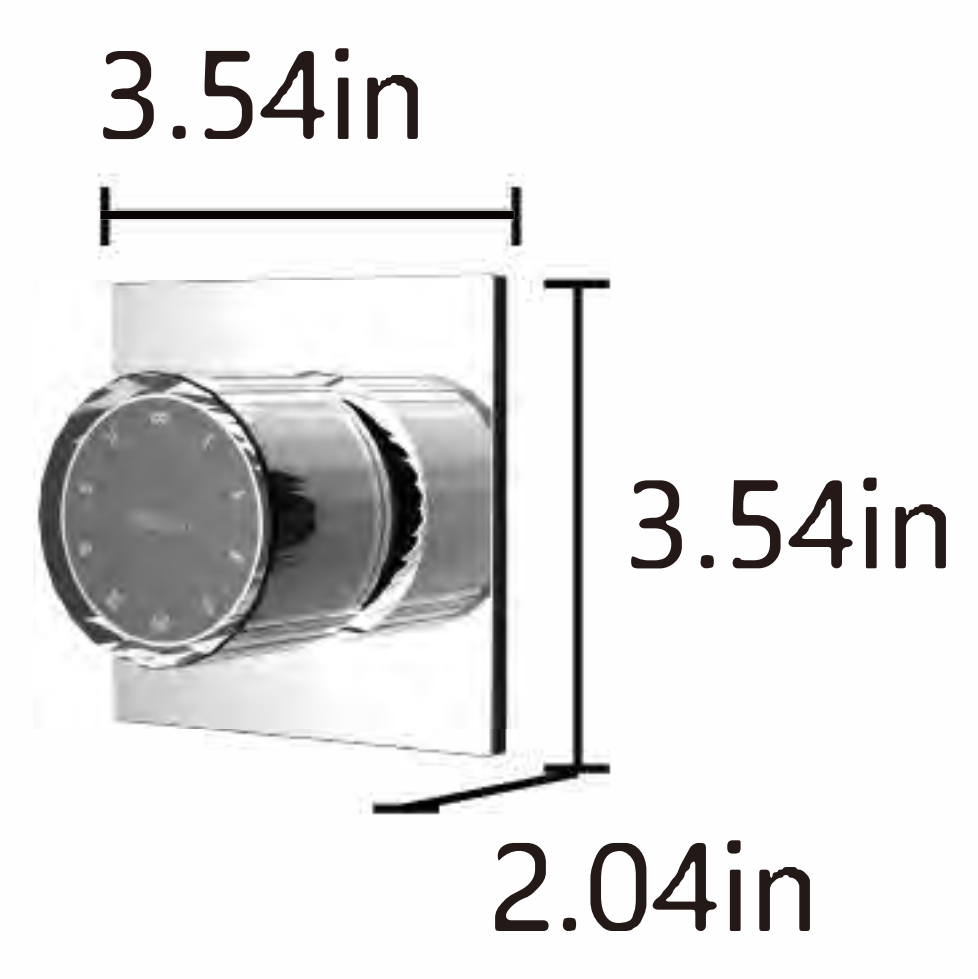

Medium

Product Dimensions

Height * Width * Distance from the Wall: 54.33in × 16.65in × 10.78in
The actual product shall prevail; the above is for design reference only

Choose one of the two control switches:

Artistic Double Knob Control

Digital Crystal Knob Control

Large

Product Dimensions

Height * Width * Distance from the Wall: 66.93in × 18.7in × 12.63in
The actual product shall prevail; the above is for design reference only