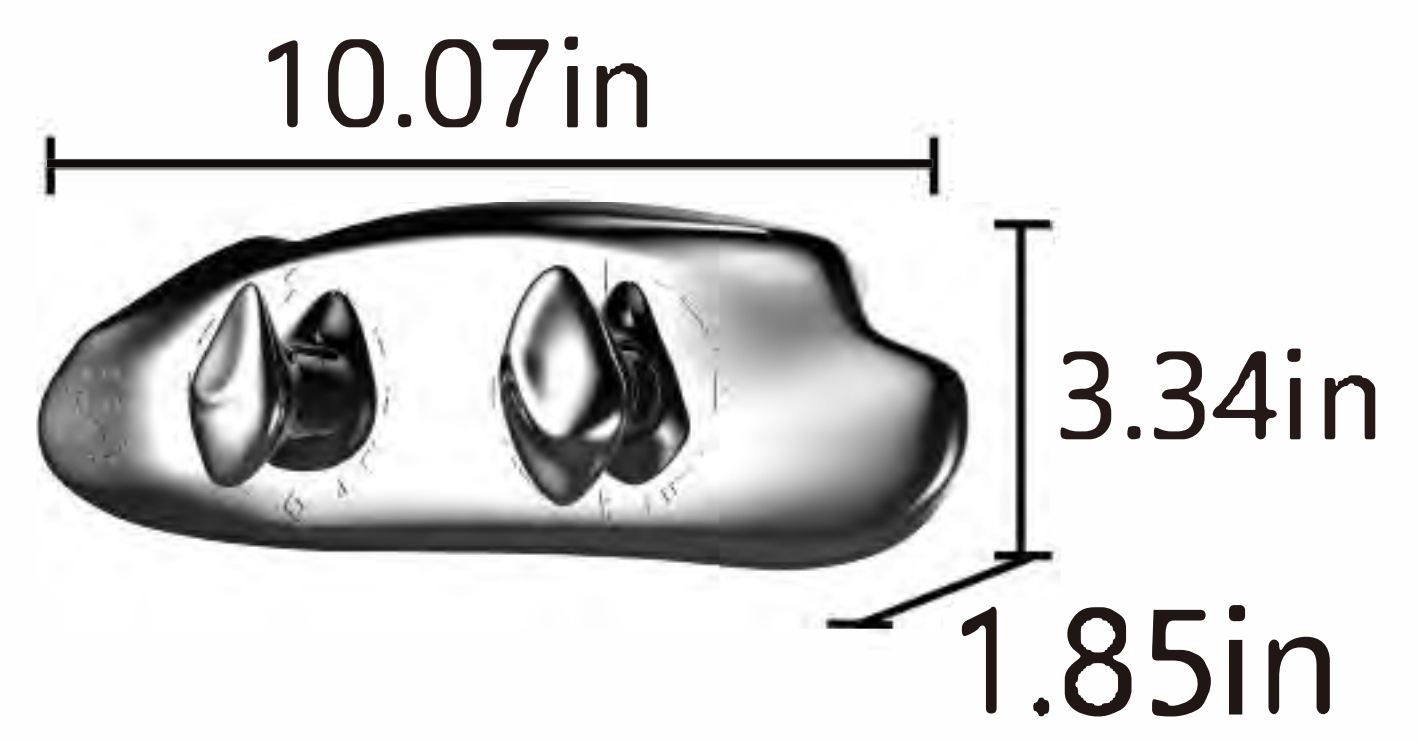

Medium

Product Dimensions

Height * Width * Distance from the Wall: 54.33in × 16.65in × 10.78in
The actual product shall prevail; the above is for design reference only

Choose one of the two control switches:

Artistic Double Knob Control

Digital Crystal Knob Control

Large

Product Dimensions

Height * Width * Distance from the Wall: 66.93in × 18.7in × 12.63in
The actual product shall prevail; the above is for design reference only

Choose one of the two control switches:

Artistic Dual Knobs

Crystal Knob