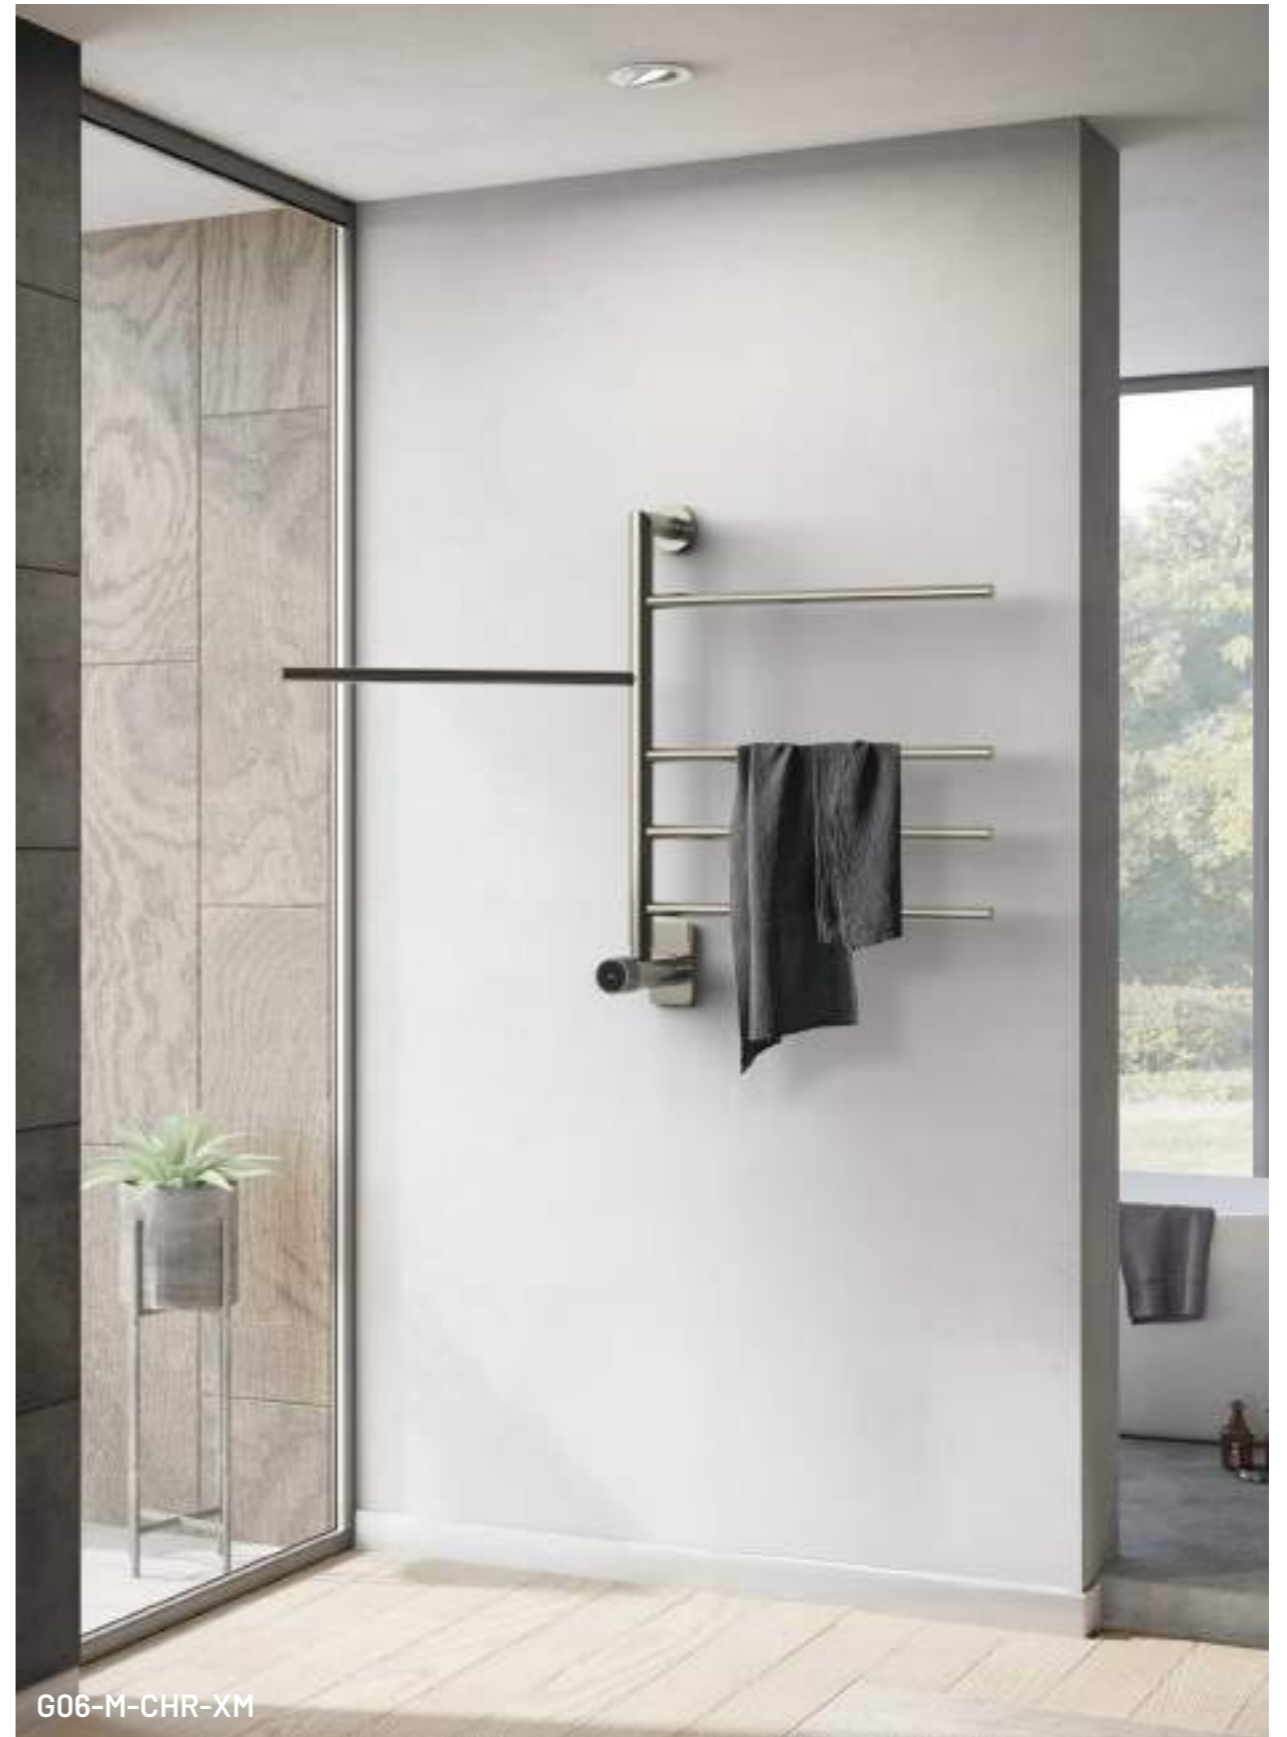

TOWEL WARMERS

26.2
H/in

20.3
W/in

304
Stainless Steel

4
IPX

⚡

G06-M-CHR-XM