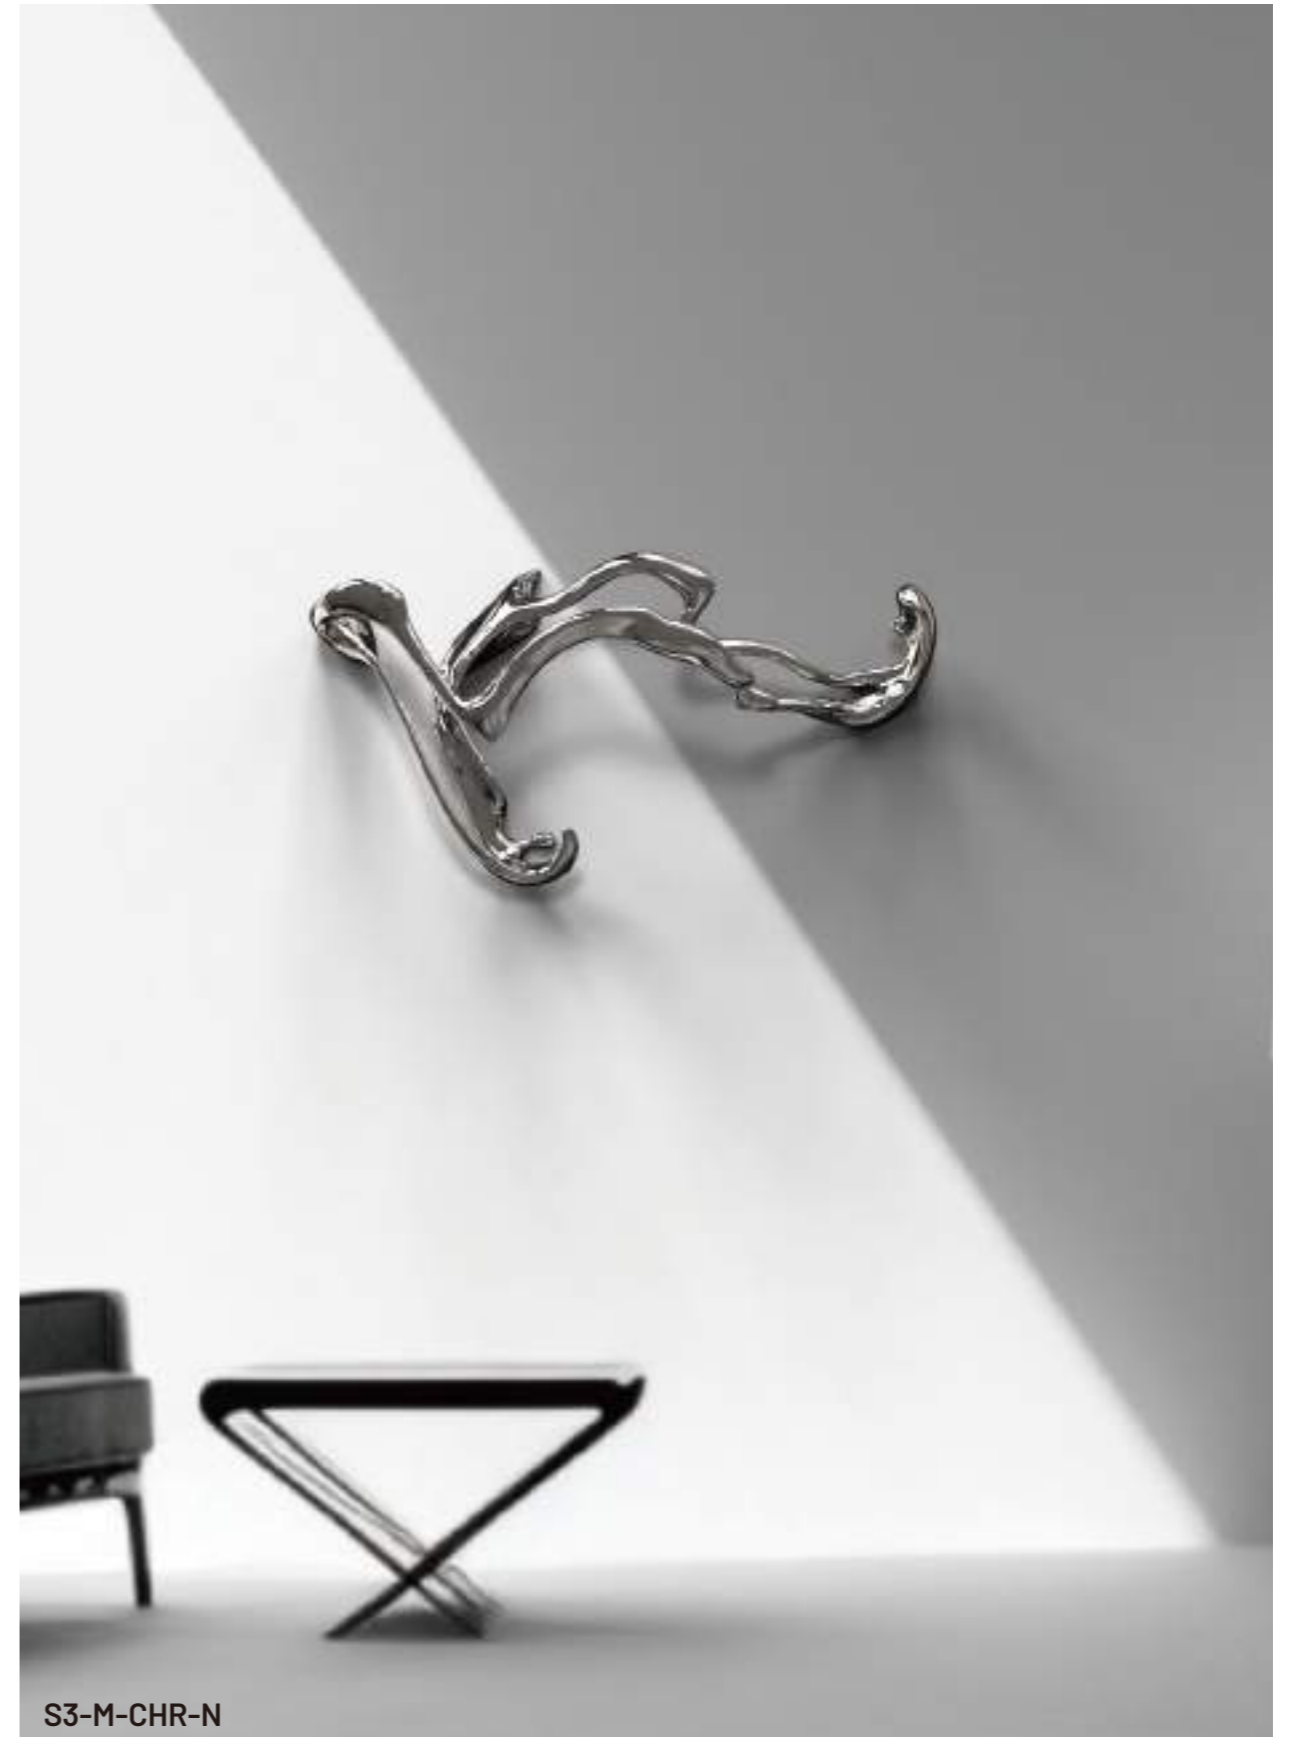

TOWEL WARMERS

21.7
H/in

39.4
W/in

304
Stainless Steel

4
IPX

⚡

S3-M-CHR-N