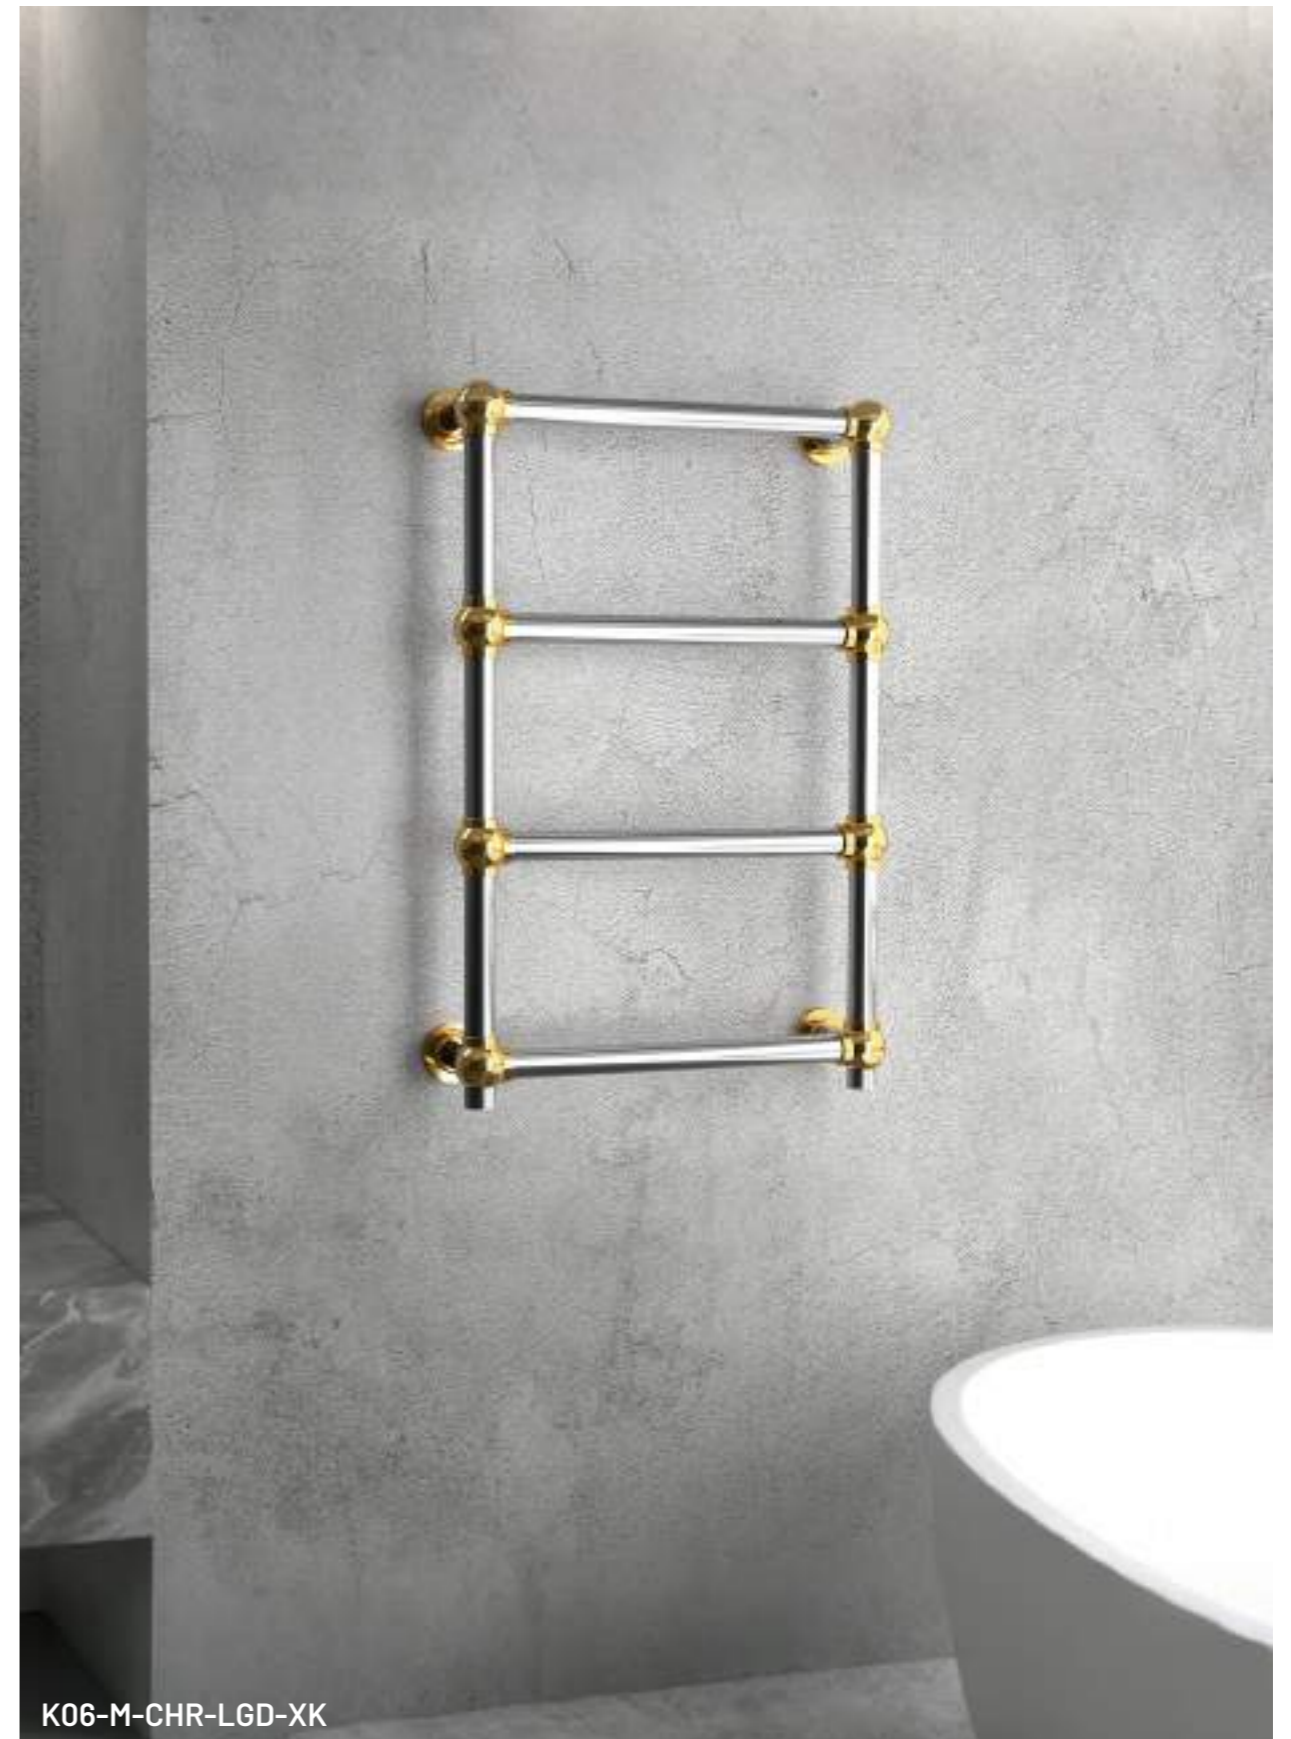

K06 makes a striking impression with its classical form, as if walking straight from a royal palace. Crafted in solid brass, it exudes historical gravitas and unparalleled durability. Every curve and detail embodies the artisans' painstaking craftsmanship, creating a true work of art. In grand spaces, K06 emanates a quiet majesty, a symbol of enduring elegance and refined taste, accompanying you through years of beautiful moments.