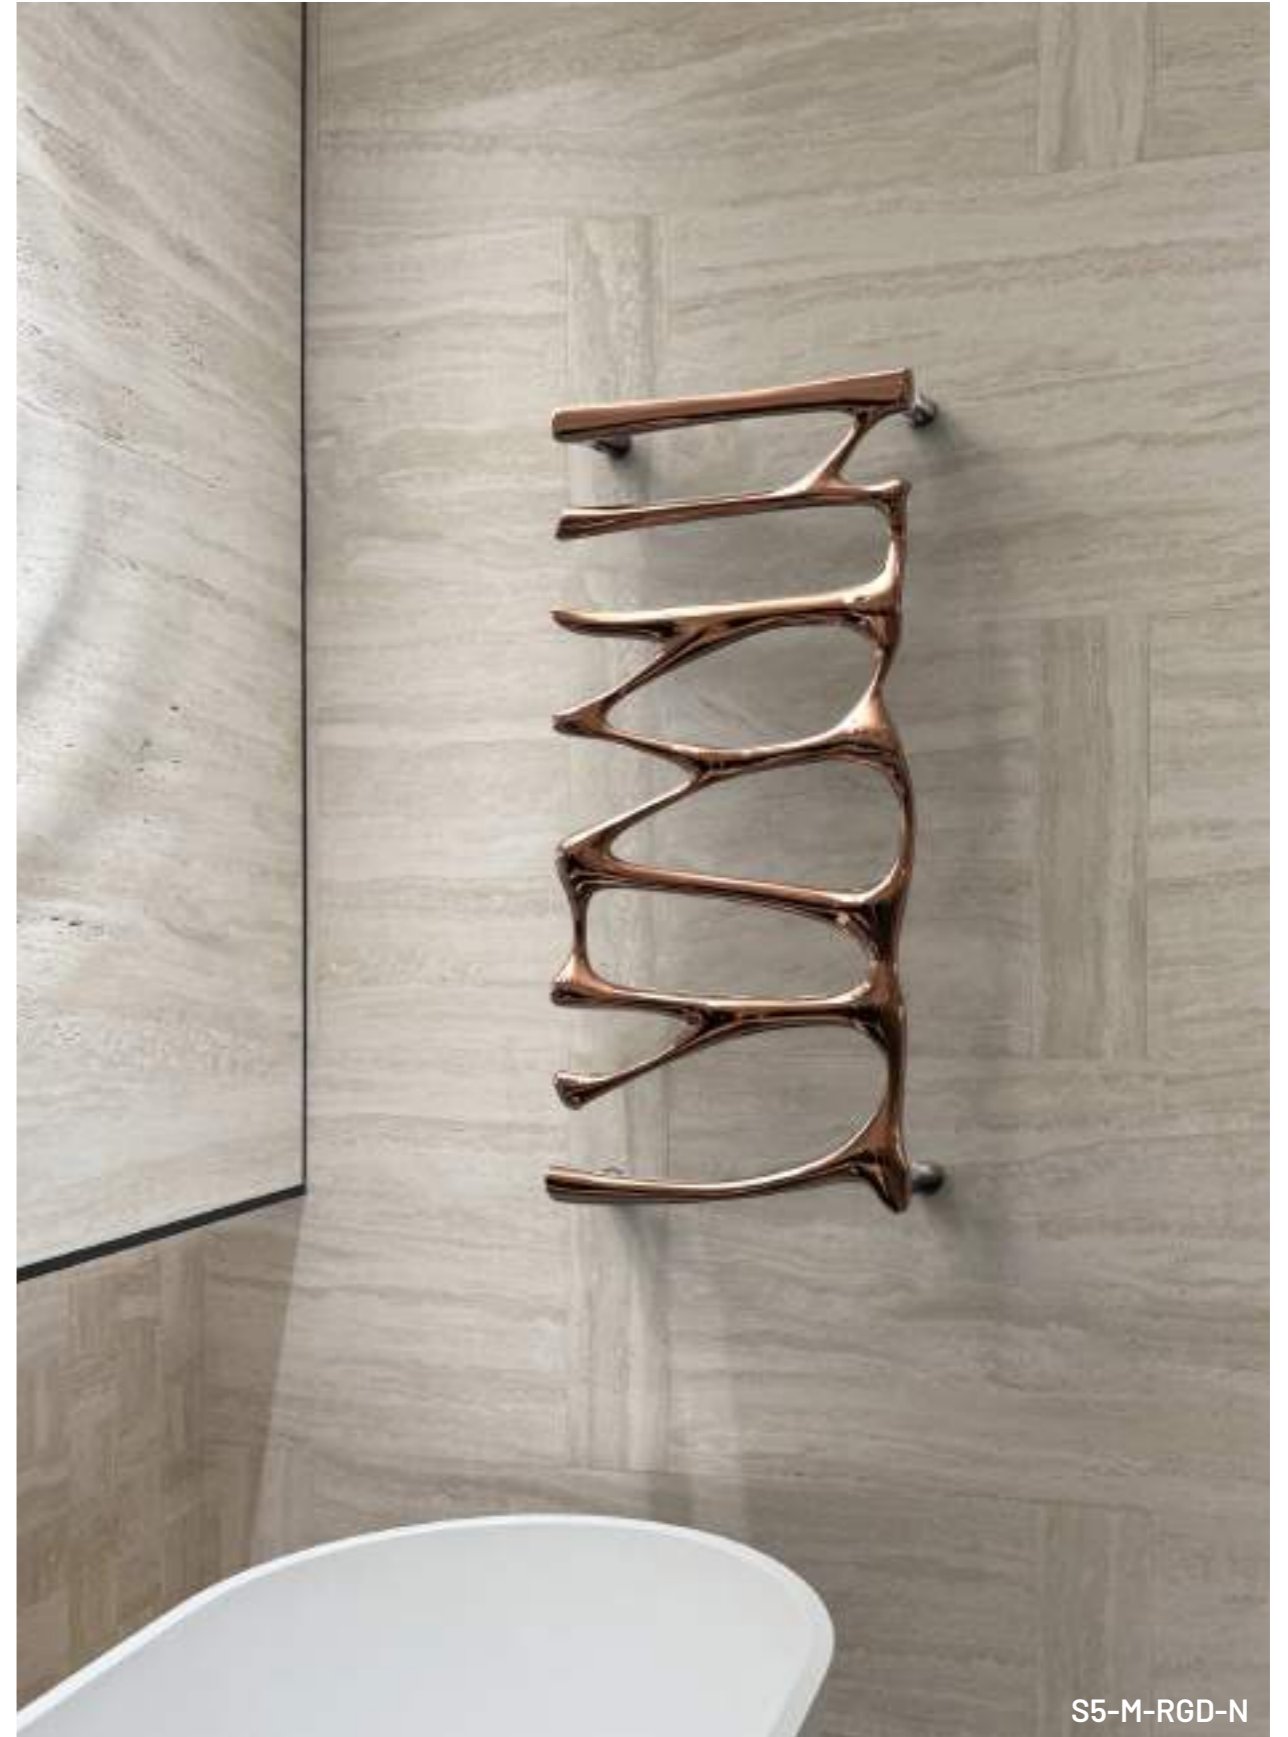

TOWEL WARMERS

41.2 | 20.5 | 304 | 4 | ⚡
H/in | W/in | Stainless Steel | IPX

S5-M-RGD-N