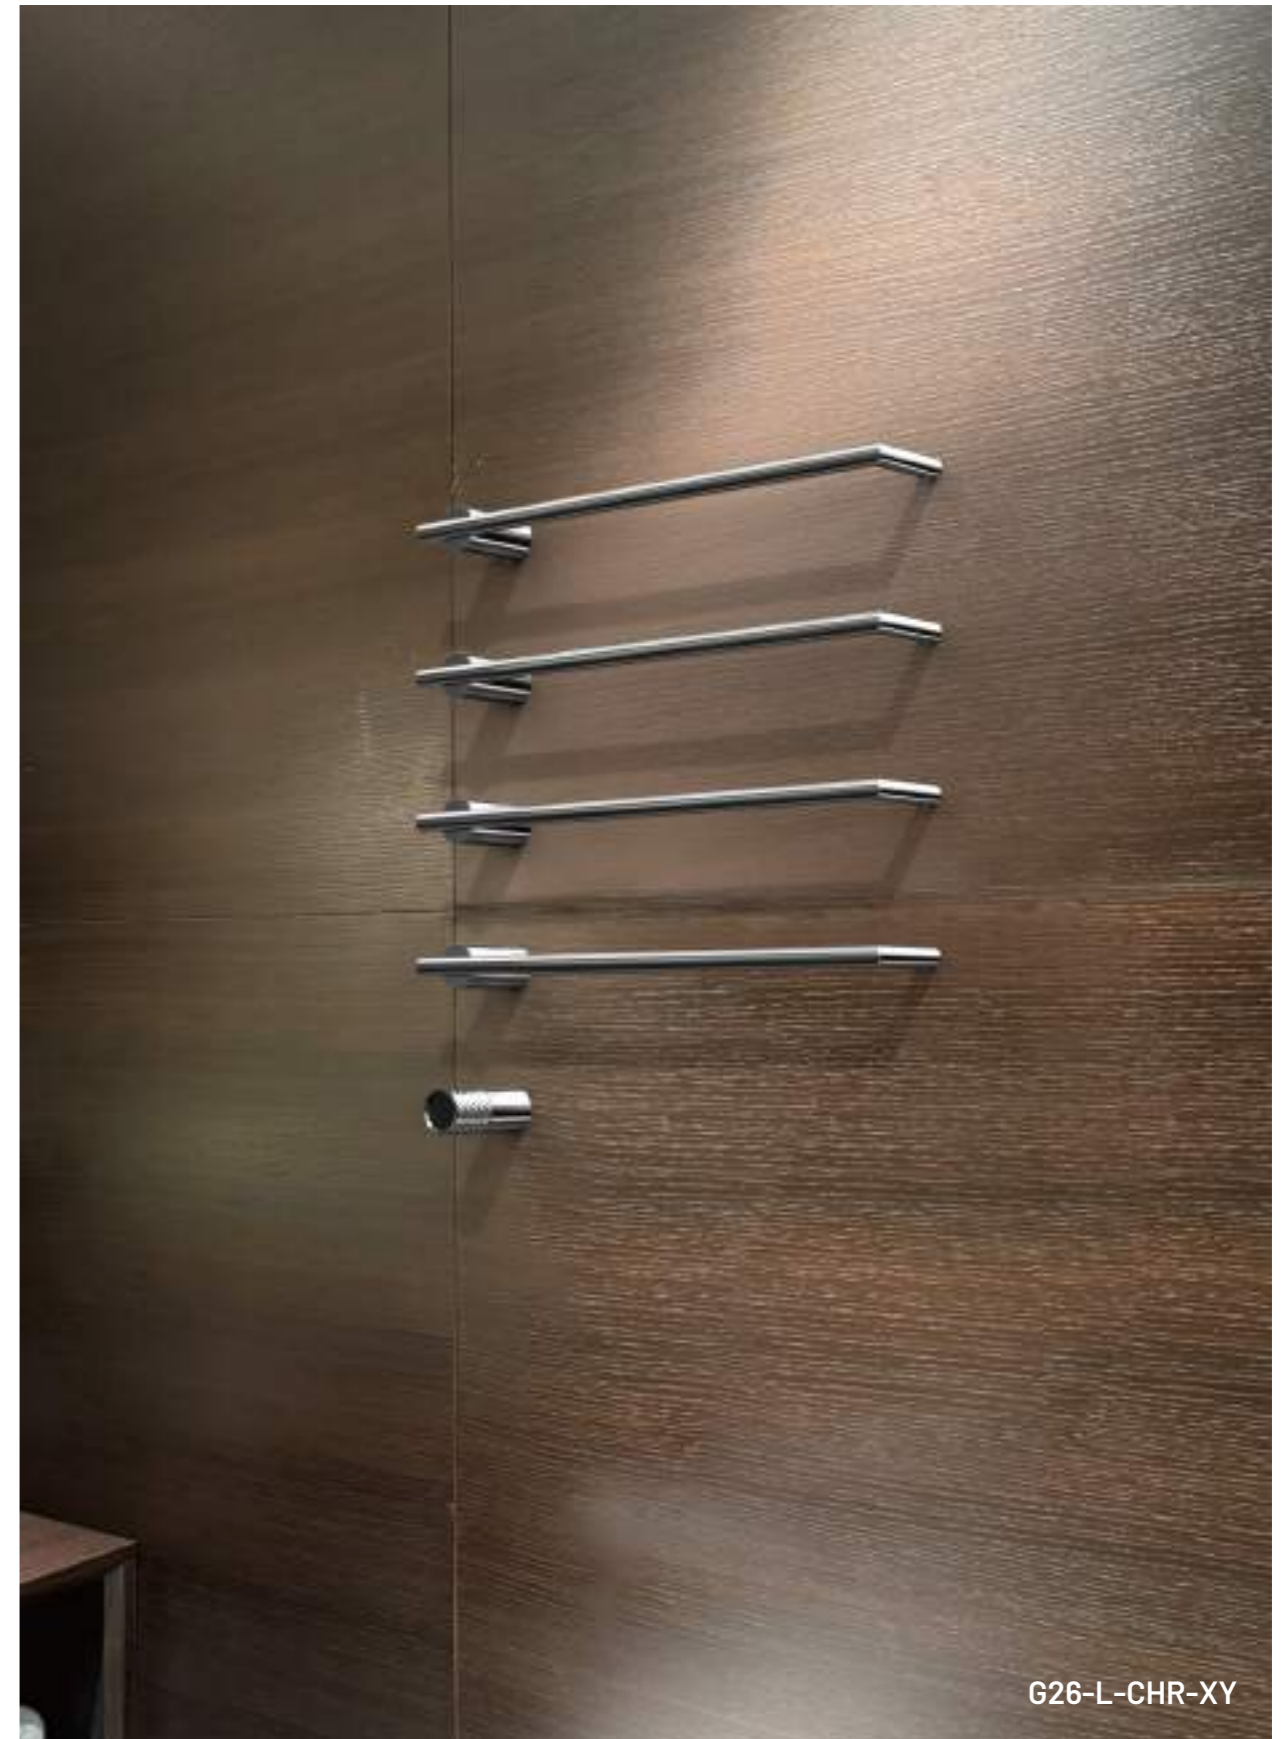

G26

A vision of refined minimalism, the G26 elevates interiors with its sleek silhouette and architectural presence. It's modular bars embody timeless elegance while harmonizing with both modern and classic spaces.

Crafted for intuitive living, G26 features a digital knob control control with a discreet screen display. Use the bars individually or link them into custom configurations — a seamless fusion of style, versatility, and function.

With G26, you're curating an experience of understated luxury that enhances your space every day.

G26-L-CHR-XY