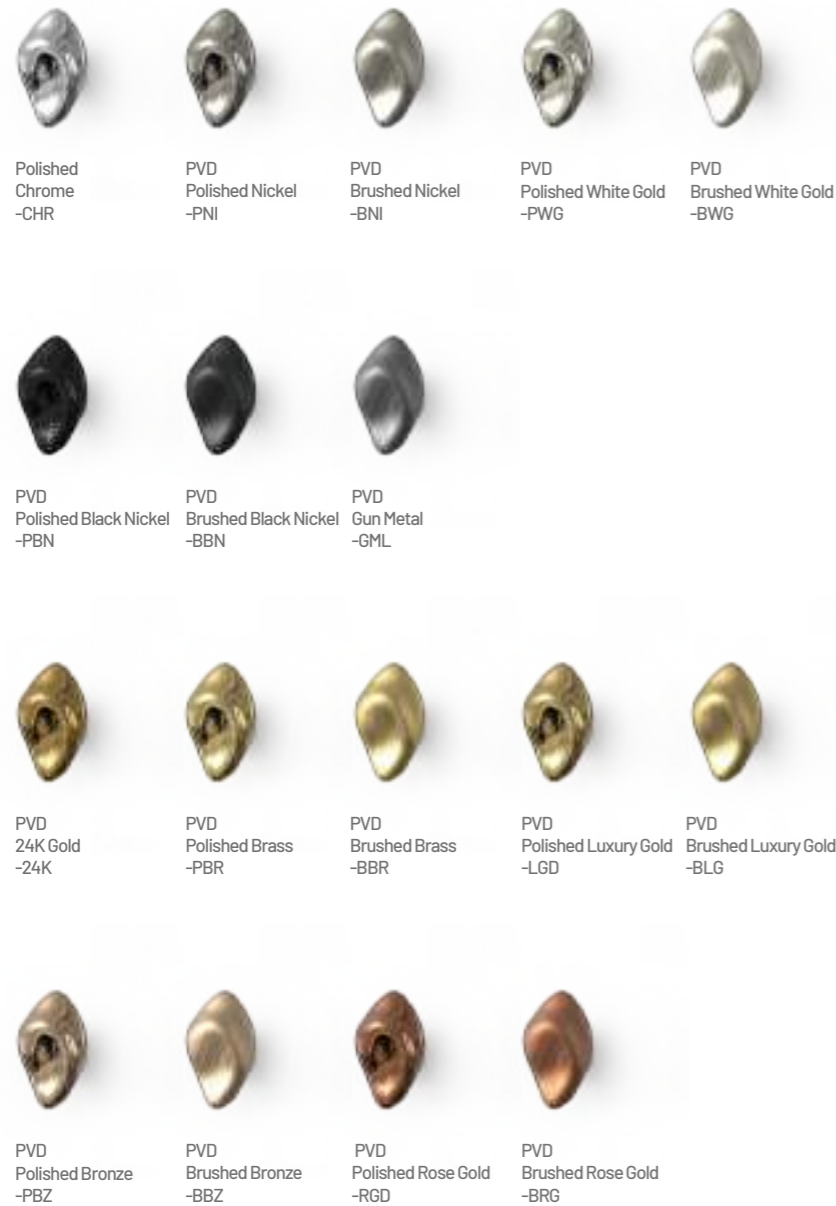

Put your personal touch on a piece of art.

OUR COLORS & FINISHES

Design Without Limits

P&Bhusri offers a wide range of colors and finishes to suit your style—including many crafted with our durable PVD Lifetime Finish. Each option is designed to make a bold statement in your space while delivering long-term performance you can rely on.