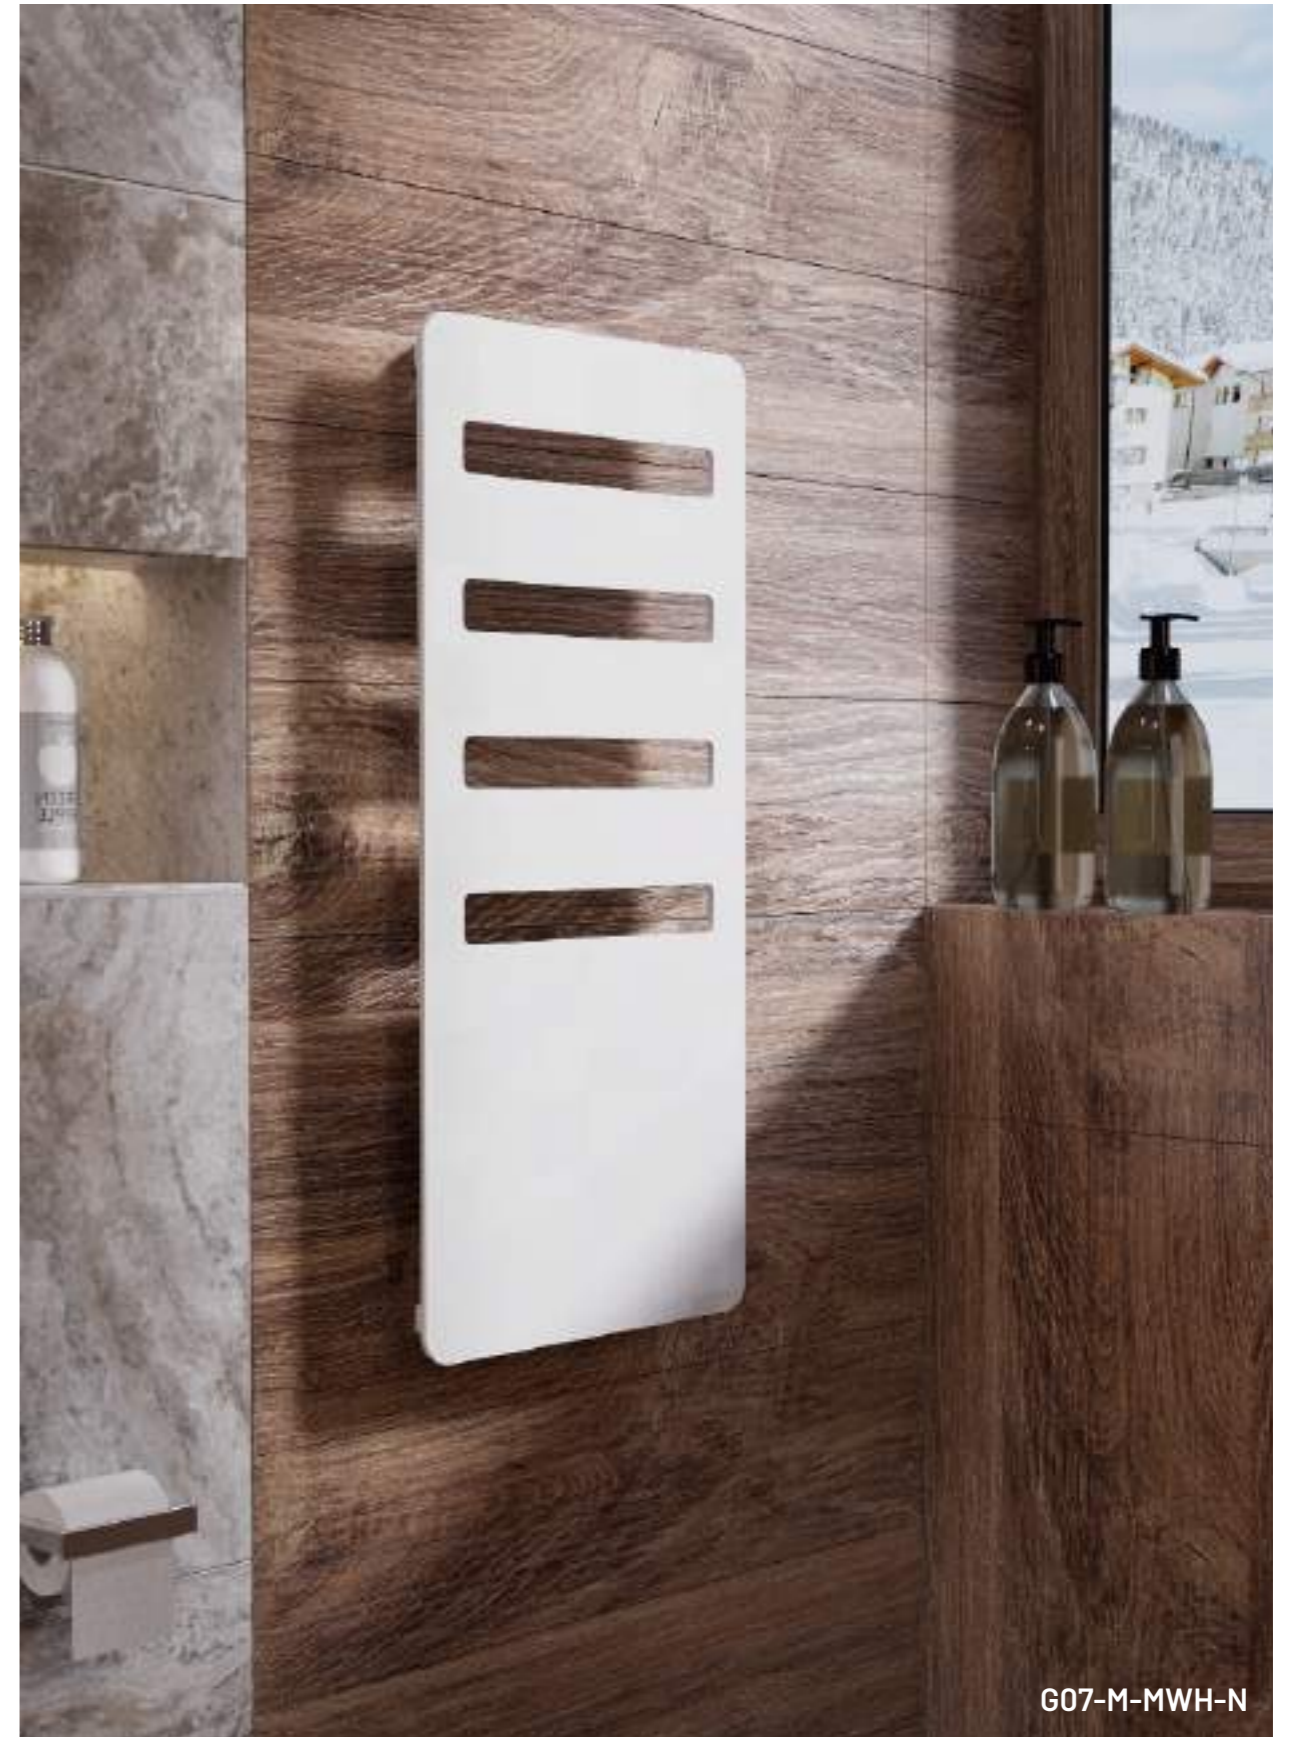

TOWEL WARMERS

39.4
H/in

17.7
W/in

304
Stainless Steel

4
IPX

⚡

G07-M-MWH-N