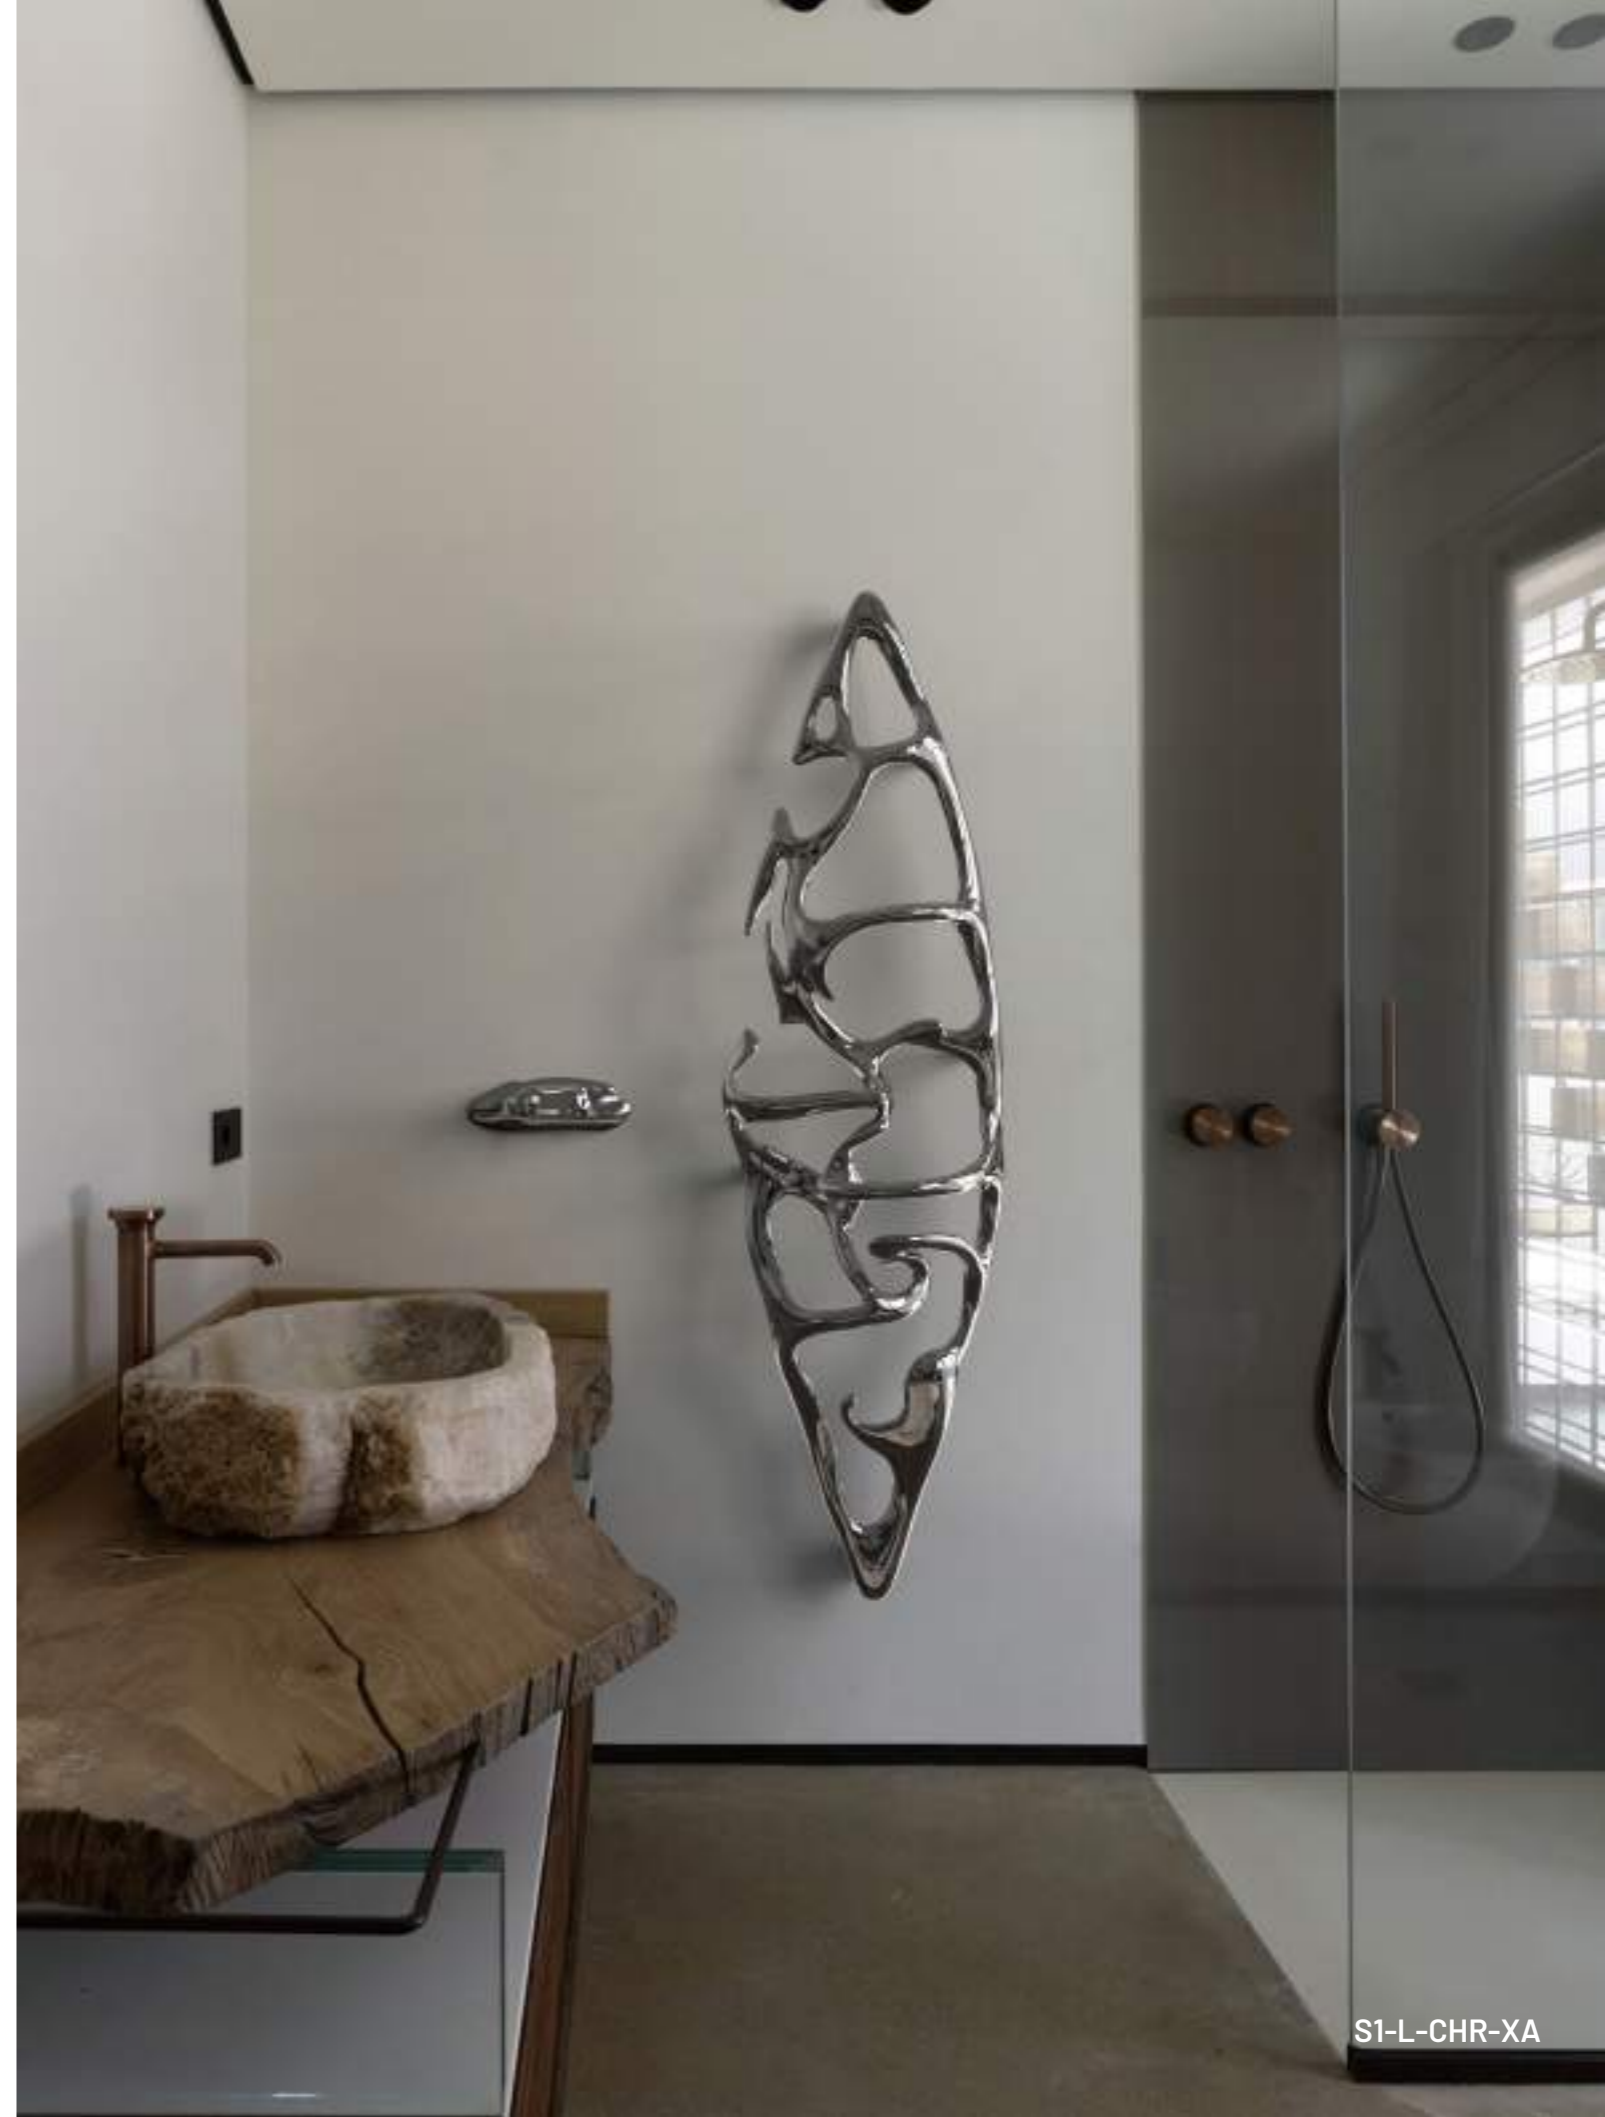

Boat of sage

The Boat of Sage is a sculptural luxury towel warmer that combines pure artistry with function. Inspired by mythology and crafted with expert Italian workmanship, the Boat of Sage adds elegance, movement, and warmth to any contemporary or classical space. Its flowing lines and reflective surfaces create a striking focal point while efficiently drying towels and heating interiors. This piece is perfect for those seeking a designer towel warmer that transforms everyday utility into a timeless statement piece.