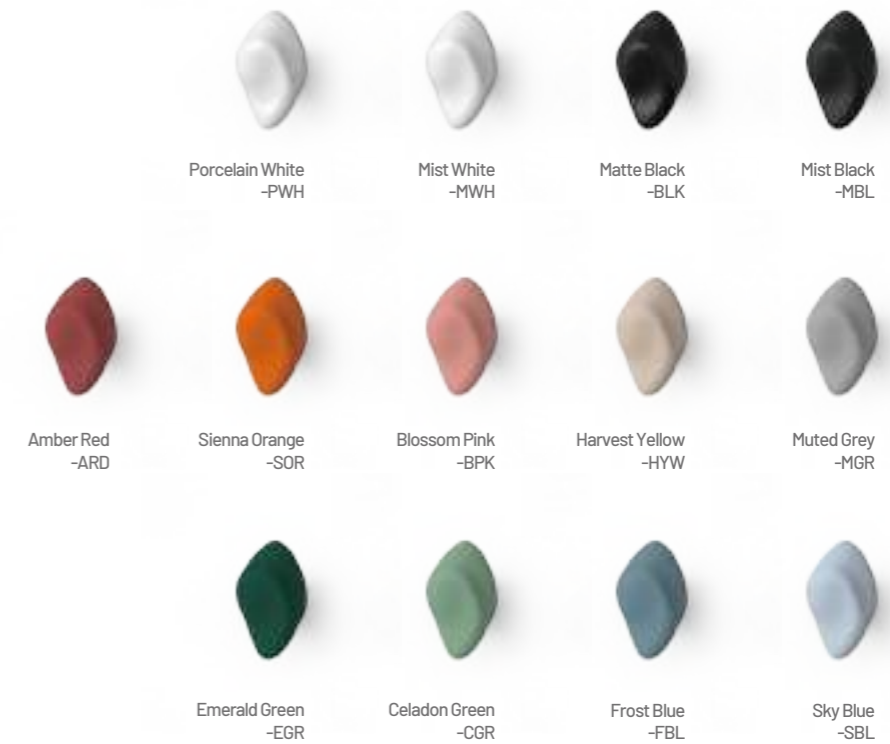

PERFORMANCE INNOVATION DESIGN AESTHETICS.

COLORS

When selecting colors, it's important to consider how sunlight enters the room. Spaces with limited natural light benefit from brighter, lighter tones to enhance brightness, while rooms that receive abundant sunlight can be balanced with cooler shades. In narrow or low-ceilinged areas, cool colors help create a more spacious feel, whereas warm tones can make large, open rooms feel cozier and more inviting.

METALLIC & PVD LIFETIME FINISHES