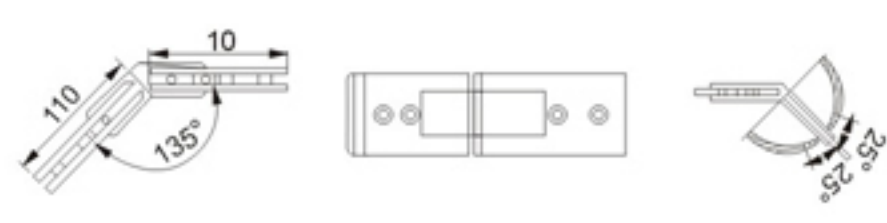

名称: 135° 长方形不锈钢浴室夹
规格: 8-12mm钢化玻璃
颜色: 镜光、拉丝
材料: 不锈钢
135 degrees bathroom glass hinge
Size: 8-12mm toughened glass
Color: Mirror, Satin
Material: Stainless steel

Model:3H-M046