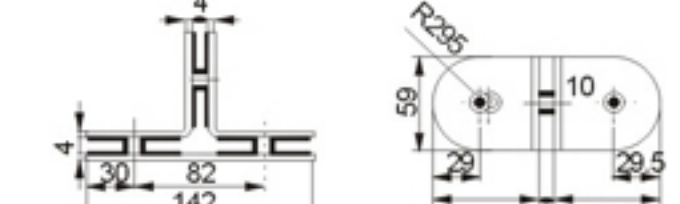

名称: 半圆形大号不锈钢玻璃隔断码 (三边)
规格: 6-12mm钢化玻璃
颜色: 镜光、拉丝
材料: 不锈钢
Big-size stainless steel glass clamp (3-side)
Size: 6-12mm toughened glass
Color: Mirror, Satin
Material: Stainless steel

Model:3H-M076