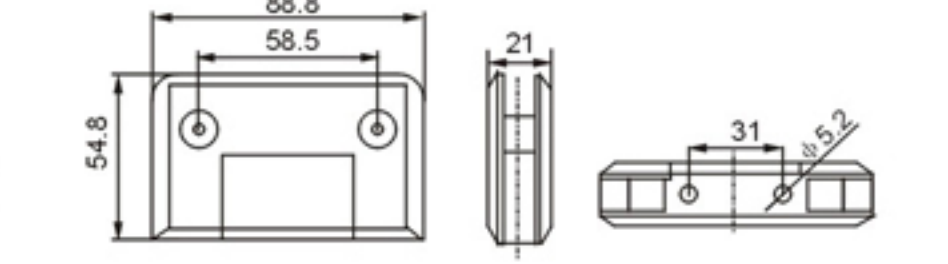

90 degrees bathroom glass hinge (Without bottom)

Size: 8-12mm toughened glass
Color: Chrome、Gold、Satin nickel
Material: Zinc-alloy、brass

Model:3H-M010