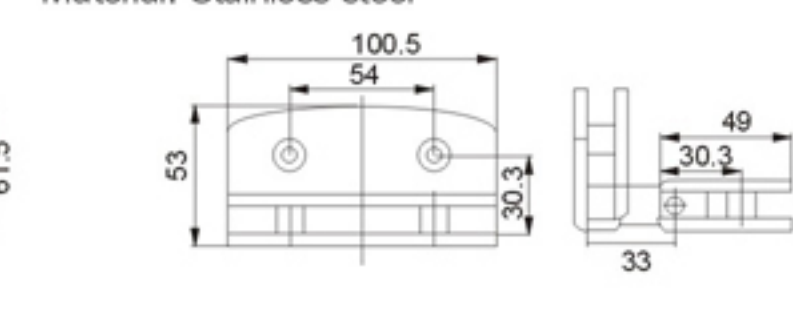

名称: 90° 弧形不锈钢浴室夹 (双边)
规格: 8-12mm钢化玻璃
颜色: 镜光、拉丝
材料: 不锈钢
90 degrees stainless steel arch-shape glass hinge (double side)
Size: 8-12mm toughened glass
Color: Mirror, Satin
Material: Stainless steel

Model:3H-M045