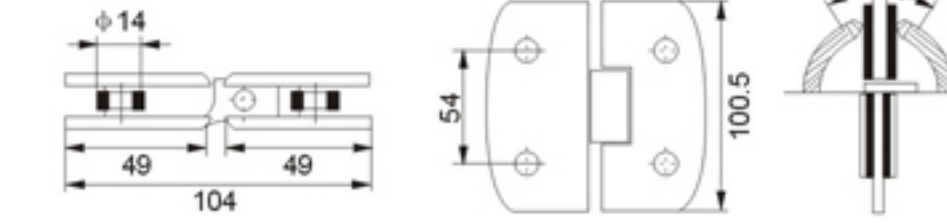

名称: 180° 弧形不锈钢浴室夹
规格: 8-12mm钢化玻璃
颜色: 镜光、拉丝
材料: 不锈钢
180 degrees stainless steel arch-shape glass hinge
Size: 8-12mm toughened glass
Color: Mirror, Satin
Material: Stainless steel

Model:3H-M048