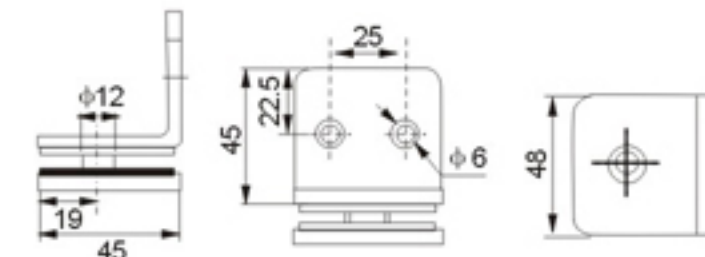

Size: 6-10mm toughened glass
Color: Chrome, Gold, Satin nickel
Material: Brass

Model:3H-M090

名称: 方形纯铜玻璃隔断码 (90° 单)
规格: 6-10mm钢化玻璃
颜色: 铬白、金色、拉丝镍
材料: 铜

Square brass glass clamp (90° single side)

Size: 6-10mm toughened glass
Color: Chrome, Gold, Satin nickel
Material: Brass