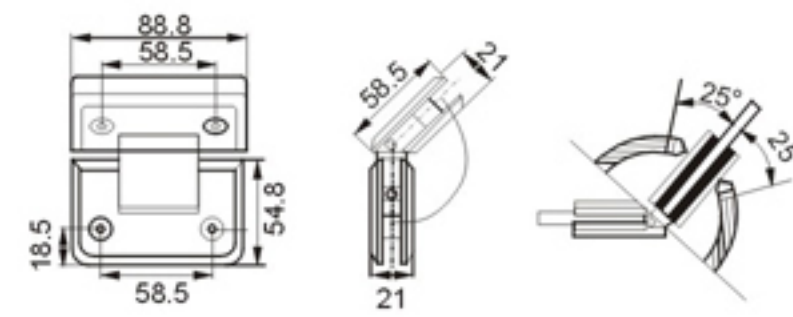

Size: 8-12mm toughened glass
Color: Chrome、Gold、Satin nickel
Material: Brass

Model:3H-M018

名称: 135° 纯铜玻璃浴室夹
规格: 8-12mm钢化玻璃
颜色: 铬白、金色、拉丝镍
材料: 铜

135 degrees bathroom glass hinge

Size: 8-12mm toughened glass
Color: Chrome、Gold、Satin nickel
Material: Brass