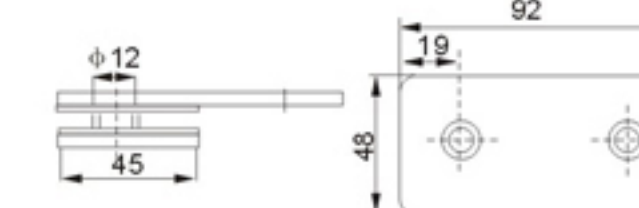

Square brass glass clamp (180° single side)

Size: 6-10mm toughened glass
Color: Chrome, Gold, Satin nickel
Material: Brass

Model:3H-M093