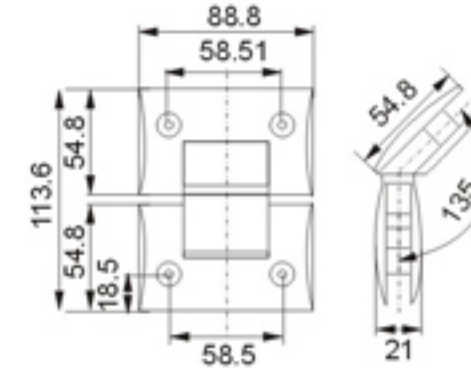

名称: 135° 纯铜方形玻璃浴室夹
规格: 8-12mm钢化玻璃
颜色: 铬白、金色、拉丝镍
材料: 纯铜

135 degrees bathroom glass hinge
Size: 8-12mm toughened glass
Color: Chrome、Gold、Satin nickel
Material: Brass

Model:3H-M055