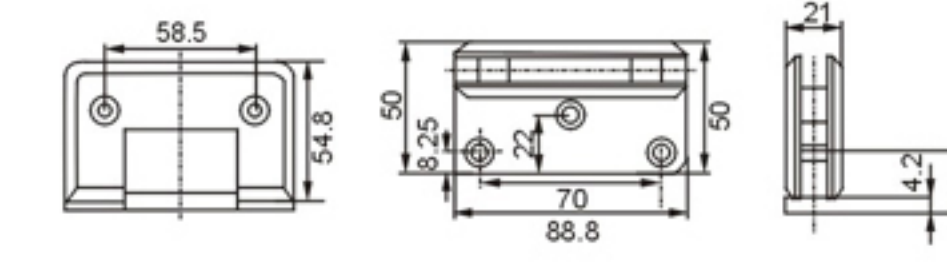

90 degrees bathroom glass hinge (Single-side fixed)

Size: 8-12mm toughened glass
Color: Chrome、Gold、Satin nickel
Material: Zinc-alloy、brass

Model:3H-M006