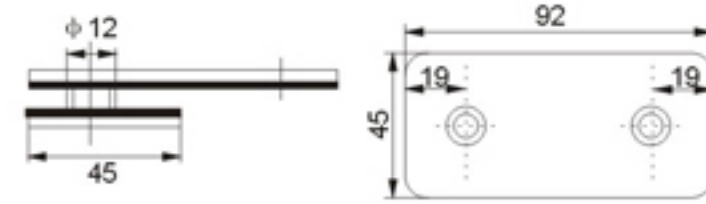

名称: 四方形小号不锈钢玻璃隔断码 (180° 单)
规格: 6-10mm钢化玻璃
颜色: 镜光、拉丝
材料: 不锈钢
Small size stainless steel glass clamp (180° single side)
Size: 6-10mm toughened glass
Color: Mirror, Satin
Material: Stainless steel

Model:3H-M074