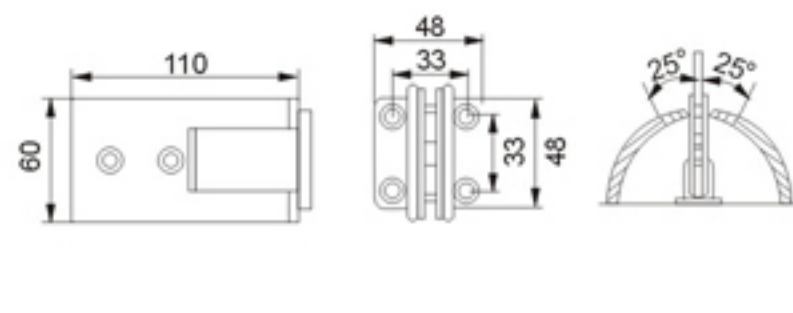

名称: 90° 长方形不锈钢浴室夹
规格: 8-12mm钢化玻璃
颜色: 镜光、拉丝
材料: 不锈钢
90 degrees bathroom glass hinge
Size: 8-12mm toughened glass
Color: Mirror, Satin
Material: Stainless steel

Model:3H-M043