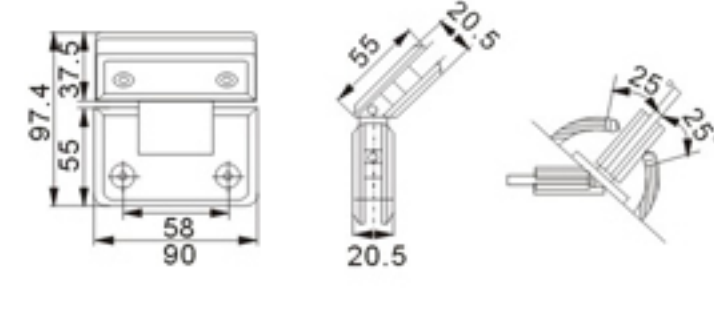

名称: 135° 不锈钢浴室夹
规格: 8-12mm钢化玻璃
颜色: 镜光、拉丝
材料: 不锈钢
135 degrees stainless steel bathroom glass hinge
Size: 8-12mm toughened glass
Color: Mirror, Satin
Material: Stainless steel

Model:3H-M039