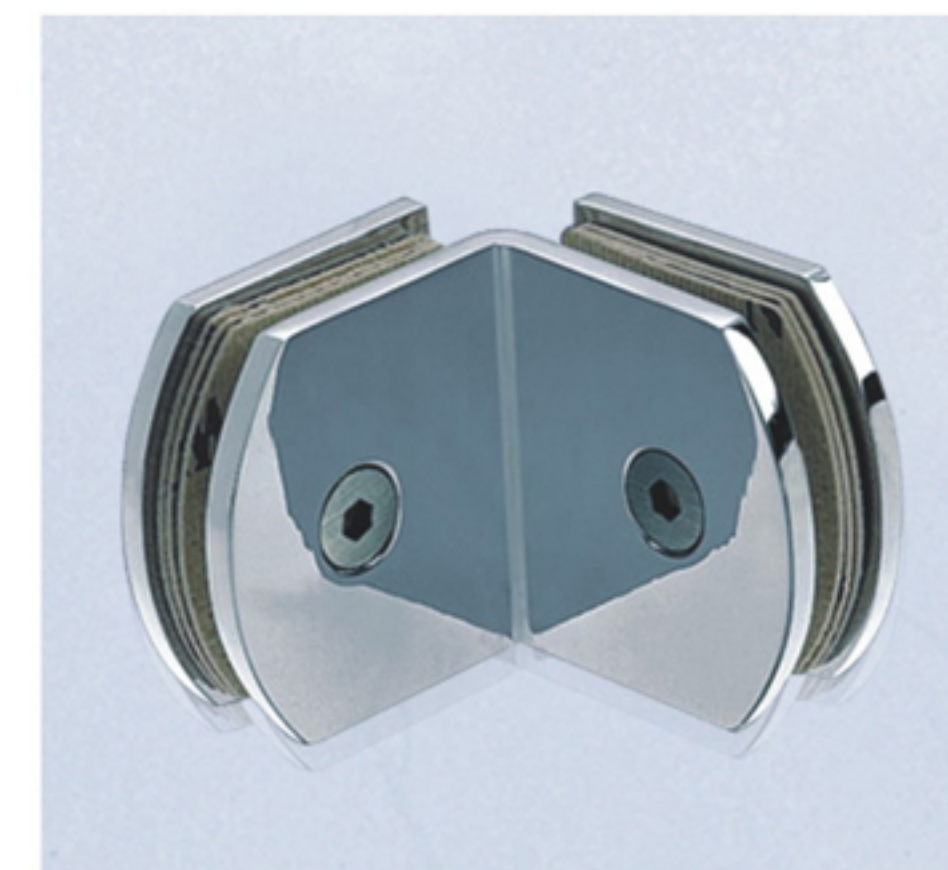

Model:3H-M083

名称: 半圆形纯铜玻璃隔断码 (90° 双)
规格: 6-10mm钢化玻璃
颜色: 铬白、金色、拉丝镍
材料: 铜
Semi-circle brass glass clamp (90° double side)
Size: 6-10mm toughened glass
Color: Chrome, Gold, Satin nickel
Material: Brass