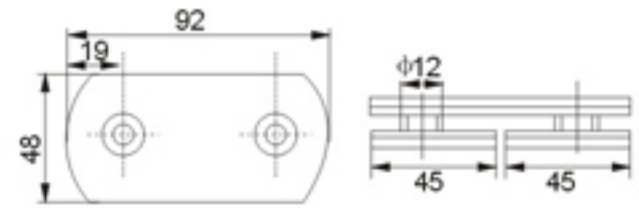

Semi-circle brass glass clamp (180° double side)

Size: 6-10mm toughened glass
Color: Chrome, Gold, Satin nickel
Material: Brass

Model:3H-M086