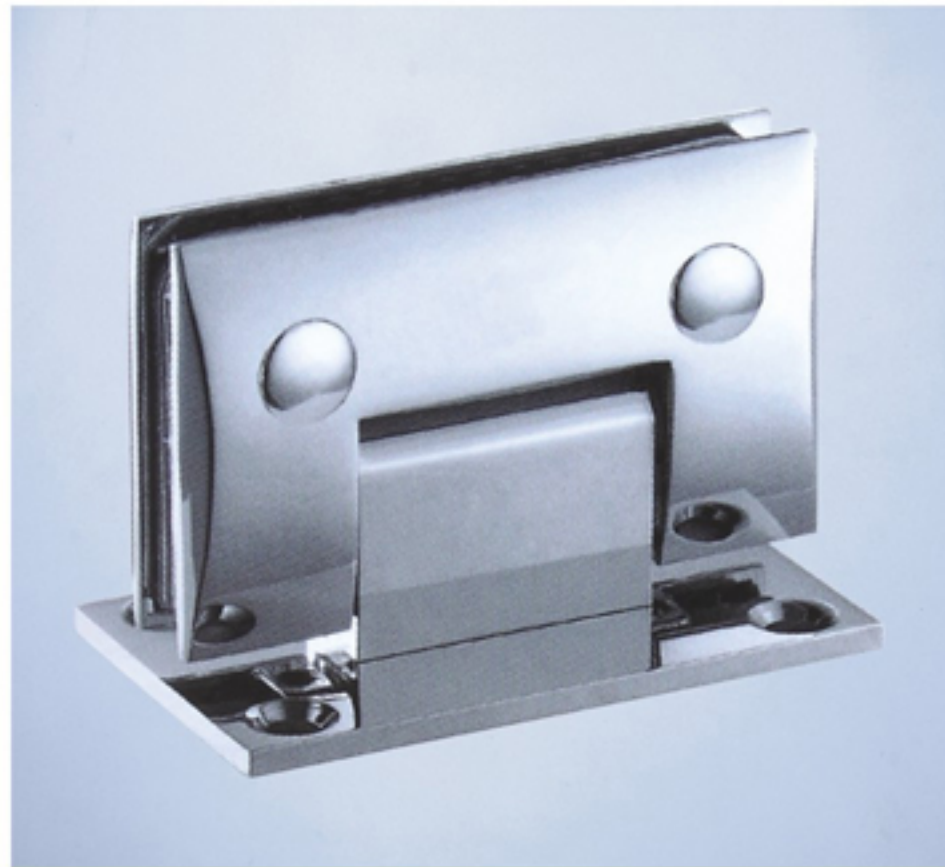

Model:3H-M049

名称: 90° 纯铜玻璃浴室夹 (单边)
规格: 8-12mm钢化玻璃
颜色: 铬白、金色、拉丝镍
材料: 纯铜

90 degrees bathroom glass hinge (single-side)
Size: 8-12mm toughened glass
Color: Chrome、Gold、Satin nickel
Material: Brass