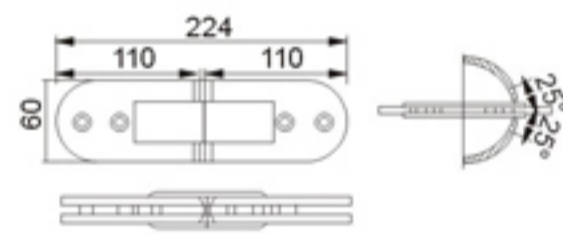

名称: 180° 长形半圆不锈钢浴室夹
规格: 8-12mm钢化玻璃
颜色: 镜光、拉丝
材料: 不锈钢
180 degrees bathroom glass hinge
Size: 8-12mm toughened glass
Color: Mirror, Satin
Material: Stainless steel

Model:3H-M062