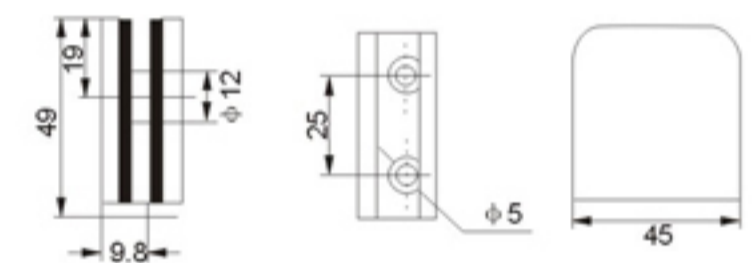

名称: 方形小号不锈钢玻璃隔断码 (直边)
规格: 6-10mm钢化玻璃
颜色: 镜光、拉丝
材料: 不锈钢
Small size stainless steel glass clamp (straight edge)
Size: 6-10mm toughened glass
Color: Mirror, Satin
Material: Stainless steel

Model:3H-M064