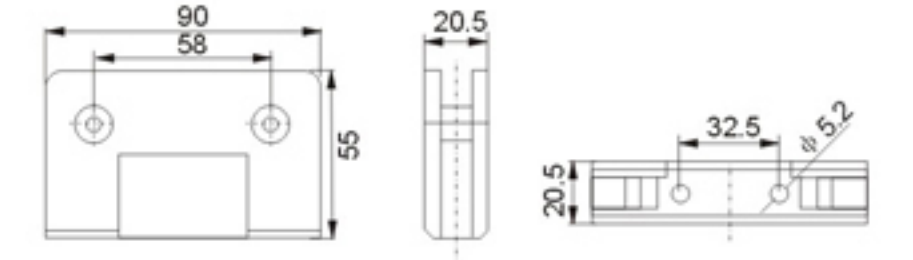

名称: 90° 方形浴室夹 (无底边)
规格: 8-12mm钢化玻璃
颜色: 镜光、拉丝
材料: 不锈钢

90 degrees bathroom glass hinge (without bottom)
Size: 8-12mm toughened glass
Color: Mirror、Satin
Material: Stainless steel

Model:3H-M052