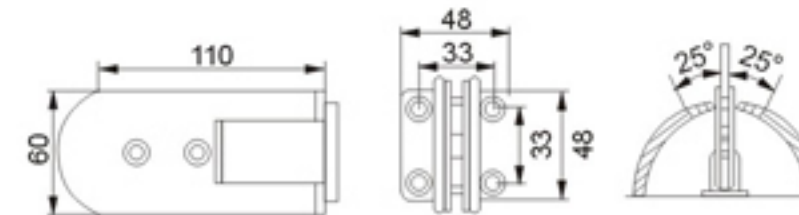

名称: 90° 长形半圆不锈钢浴室夹
规格: 8-12mm钢化玻璃
颜色: 镜光、拉丝
材料: 不锈钢

90 degrees bathroom glass hinge
Size: 8-12mm toughened glass
Color: Mirror、Satin
Material: Stainless steel

Model:3H-M059