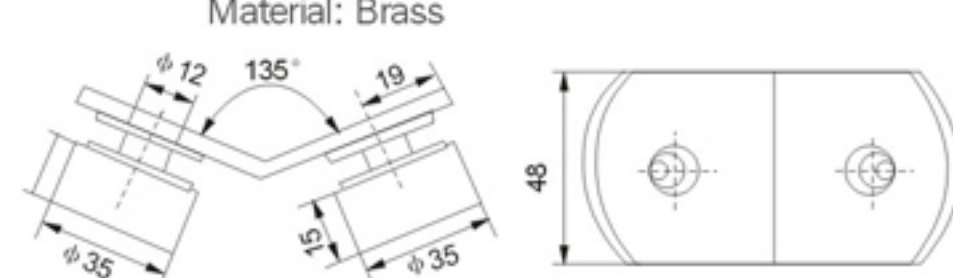

Cylinder-shape brass glass holder (135° double side)

Size: 6-10mm toughened glass
Color: Chrome, Gold, Satin nickel
Material: Brass

Model:3H-M099

名称: 圆柱形纯铜玻璃隔断码 (90° 单)
规格: 6-10mm钢化玻璃
颜色: 铬白、金色、拉丝镍
材料: 铜