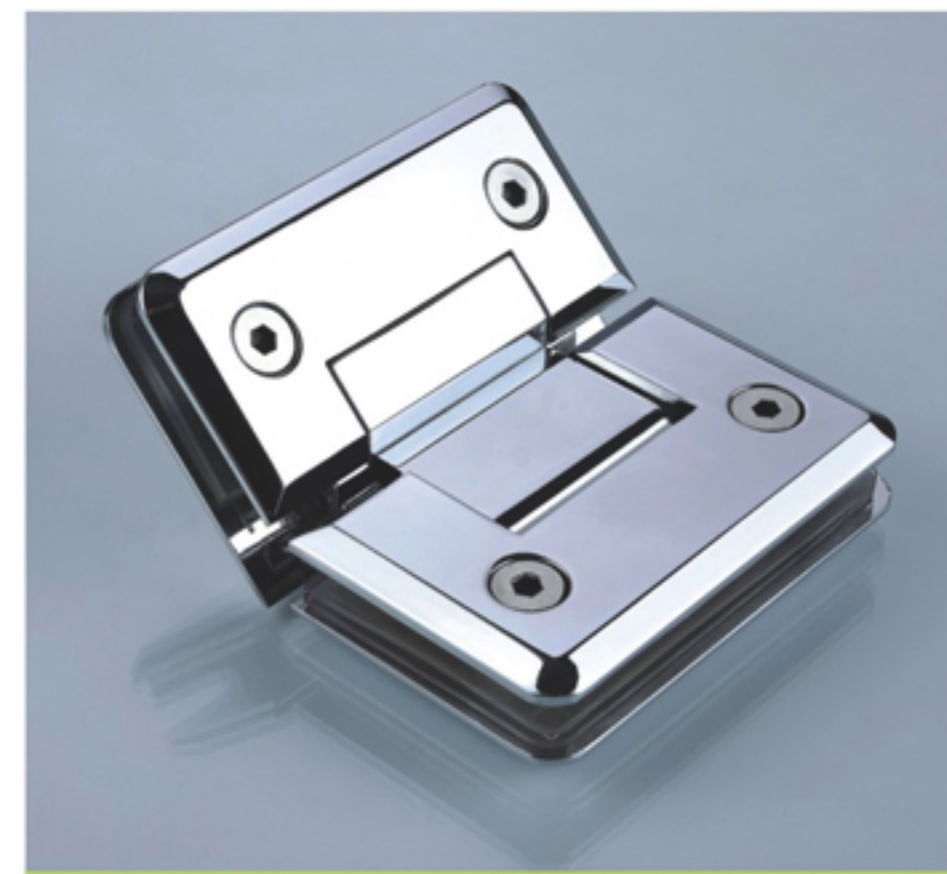

Model:3H-M018

名称: 135° 纯铜玻璃浴室夹
规格: 8-12mm钢化玻璃
颜色: 铬白、金色、拉丝镍
材料: 铜

135 degrees bathroom glass hinge

Size: 8-12mm toughened glass
Color: Chrome、Gold、Satin nickel
Material: Brass