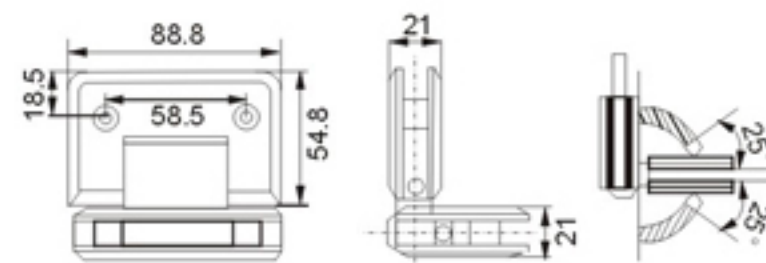

90 degrees bathroom glass hinge (double-side)

Size: 8-12mm toughened glass
Color: Chrome、Gold、Satin nickel
Material: Brass

Model:3H-M019