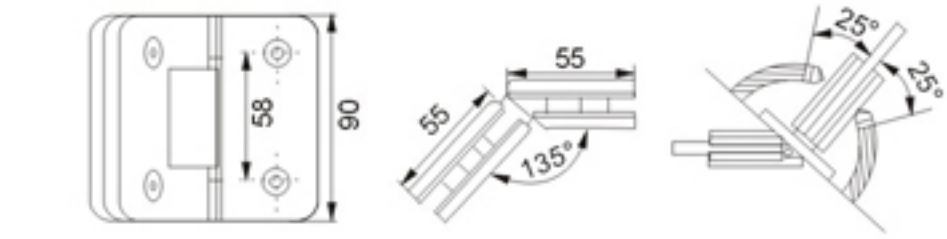

135 degrees bathroom glass hinge

Size: 8-12mm toughened glass
Color: Mirror、Satin
Material: Stainless steel

Model:3H-M035