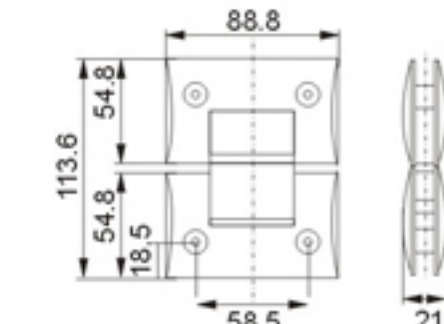

180 degrees bathroom glass hinge

Size: 8-12mm toughened glass
Color: Chrome、Gold、Satin nickel
Material: Brass

Model:3H-M016