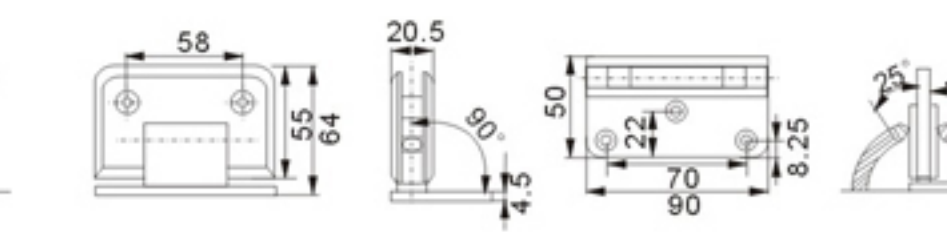

90 degrees stainless steel bathroom glass hinge (single-side)

Size: 8-12mm toughened glass
Color: Mirror、Satin
Material: Stainless steel