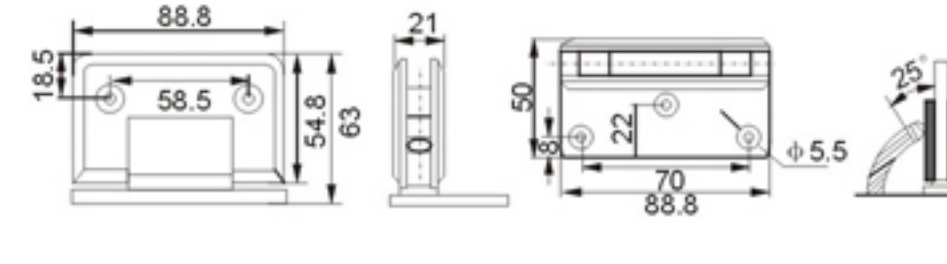

90 degrees bathroom glass hinge (single-side)

Size: 8-12mm toughened glass
Color: Chrome、Gold、Satin nickel
Material: Zinc-alloy

Model:3H-M012