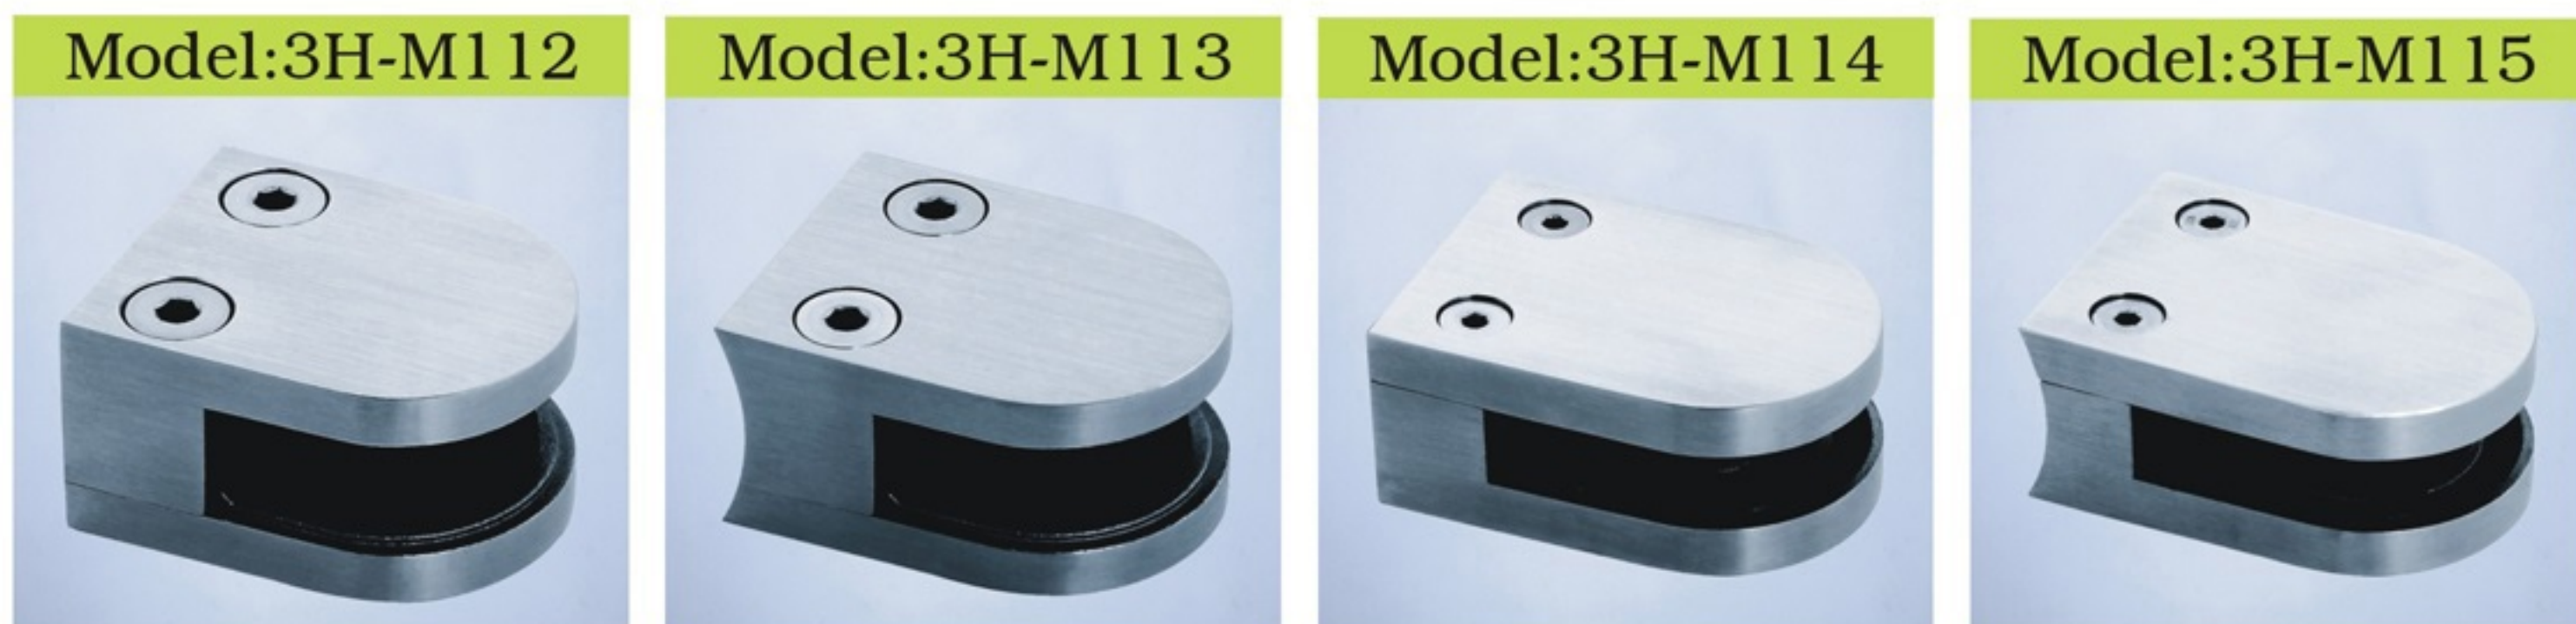

KAYNE BUILDING MATERIAL CO. LTD.

Our standard is :
Quality & Service
优质的服务和质量是我们一贯的宗旨

Web: www.kayne-bm.com

Email: Kayne001@yeat.net; Kayne002@yeat.net

Tel: 0086 757 85575751

Mobile/whatsapp : 0086 139 2863 6001

Add: 58th Minghui city garden 1st floor, 2nd Rd chengnan.
Dali town.nanhai, foshan city. Guangdong province.China