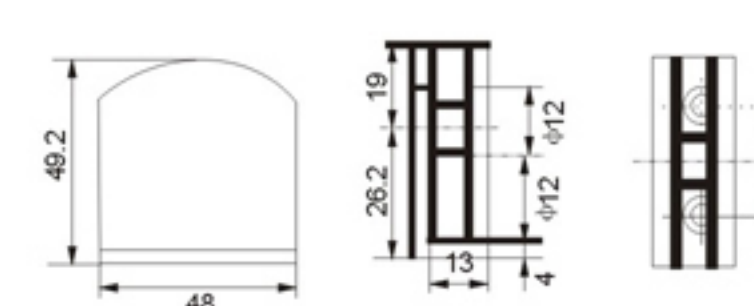

名称: 半圆形纯铜玻璃隔断码 (直边)
规格: 6-10mm钢化玻璃
颜色: 铬白、金色、拉丝镍
材料: 铜
Semi-circle brass glass clamp (straight edge)
Size: 6-10mm toughened glass
Color: Chrome, Gold, Satin nickel
Material: Brass

Model:3H-M083