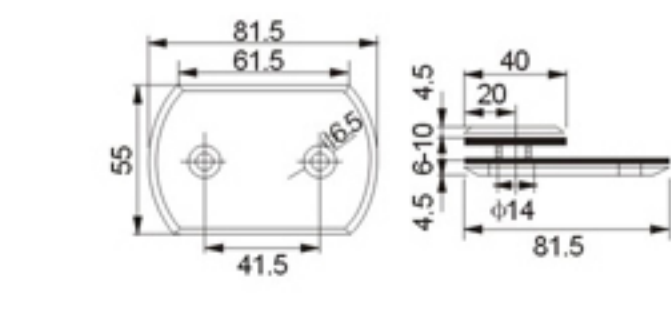

名称: 半圆形锌合金玻璃隔断码 (180° 单)
规格: 6-10mm钢化玻璃
颜色: 铬白、金色、拉丝镍
材料: 锌合金
Semi-circle zinc-alloy glass holder (180° single side)
Size: 6-10mm toughened glass
Color: Chrome, Gold, Stain nickel
Material: Zinc-alloy

Model:3H-M070