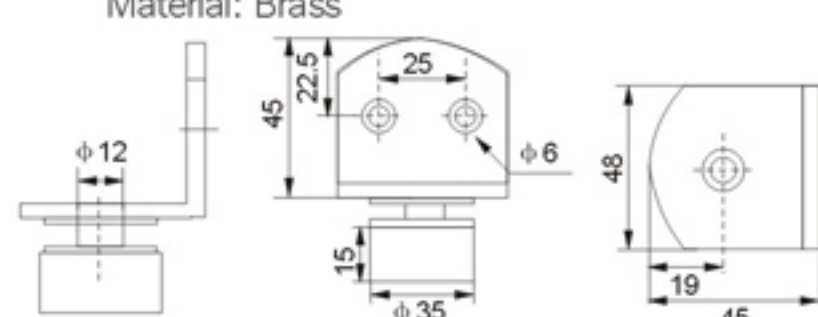

Cylinder-shape brass glass holder (90° single side)

Size: 6-10mm toughened glass
Color: Chrome, Gold, Satin nickel
Material: Brass

Model:3H-M100

名称: 圆柱形纯铜玻璃隔断码 (90° 双)
规格: 6-10mm钢化玻璃
颜色: 铬白、金色、拉丝镍
材料: 铜