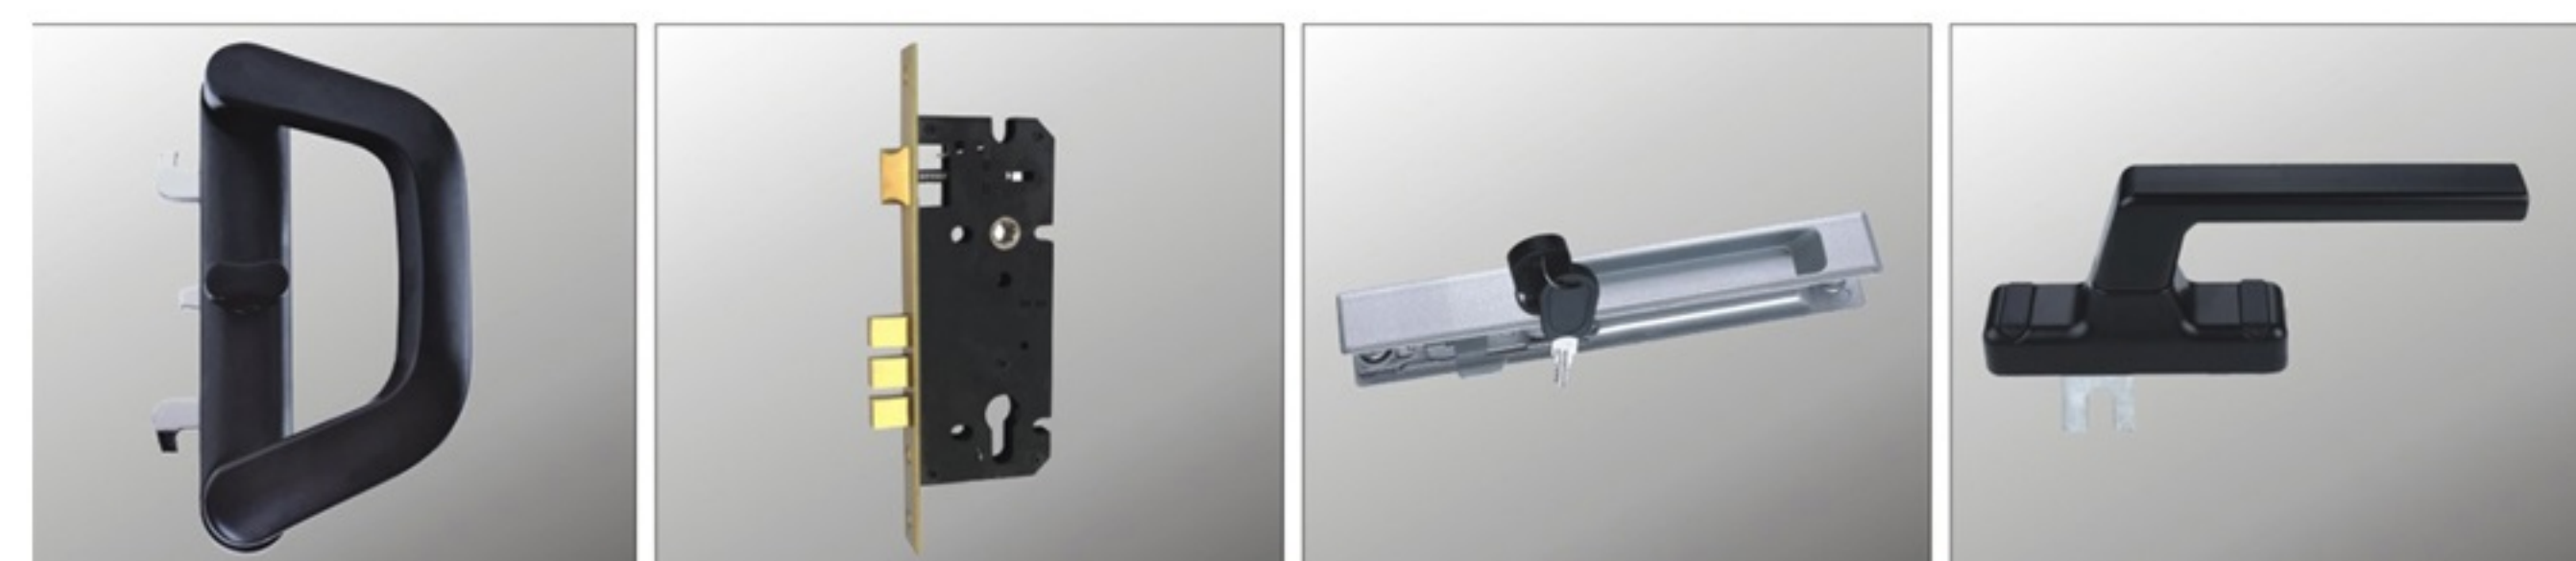

KAYNE BUILDING MATERIAL CO. LTD.

Our standard is :
Quality & Service
优质的服务和质量是我们一贯的宗旨

Web: www.kayne-bm.com

Email: Kayne001@yeat.net; Kayne002@yeat.net

Tel: 0086 757 85575751

Mobile/whatsapp : 0086 139 2863 6001

Add: 58th Minghui city garden 1st floor, 2nd Rd chengnan.
Dali town.nanhai, foshan city. Guangdong province.China