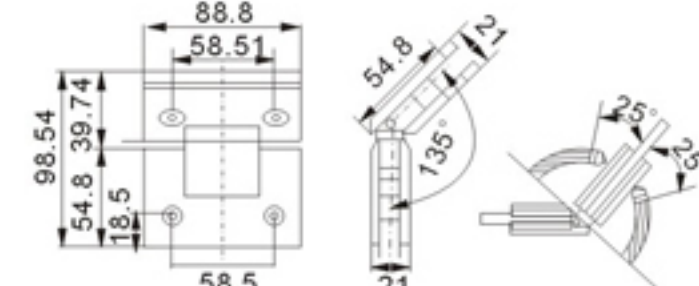

135 degrees bathroom glass hinge

Size: 8-12mm toughened glass
Color: Chrome、Gold、Satin nickel
Material: Brass / Zinc

Model:3H-M027