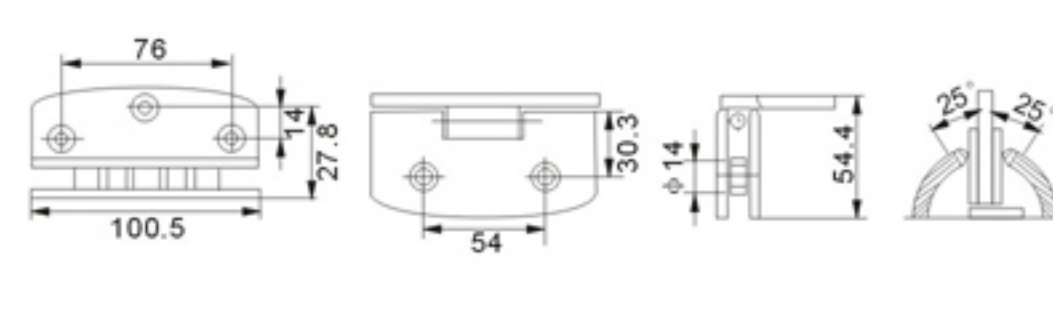

名称: 90° 弧形不锈钢浴室夹 (单边)
规格: 8-12mm钢化玻璃
颜色: 镜光、拉丝
材料: 不锈钢
90 degrees stainless steel arch-shape glass hinge (single side)
Size: 8-12mm toughened glass
Color: Mirror, Satin
Material: Stainless steel

Model:3H-M040