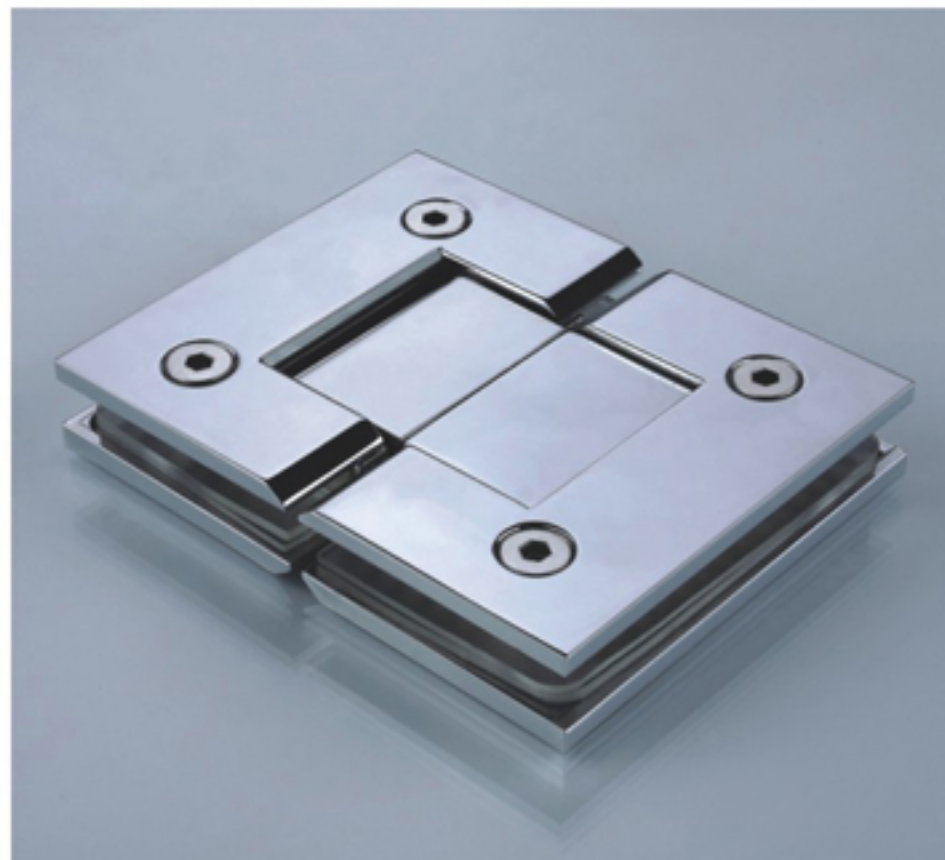

Model:3H-M025

名称: 180° 方形玻璃浴室夹
规格: 8-12mm钢化玻璃
颜色: 铬白、金色、拉丝镍
材料: 纯铜 / 锌合金

180 degrees bathroom glass hinge

Size: 8-12mm toughened glass
Color: Chrome、Gold、Satin nickel
Material: Brass / Zinc