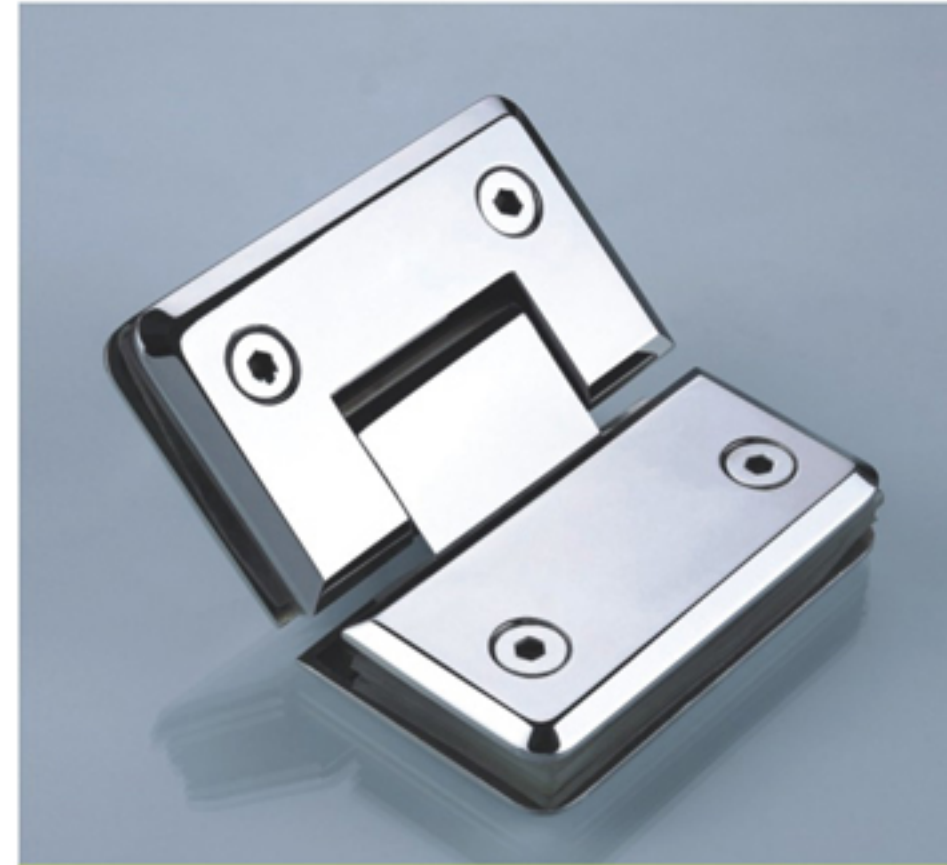

Model:3H-M038

名称: 135° 不锈钢浴室夹
规格: 8-12mm钢化玻璃
颜色: 镜光、拉丝
材料: 不锈钢
135 degrees stainless steel bathroom glass hinge
Size: 8-12mm toughened glass
Color: Mirror, Satin
Material: Stainless steel