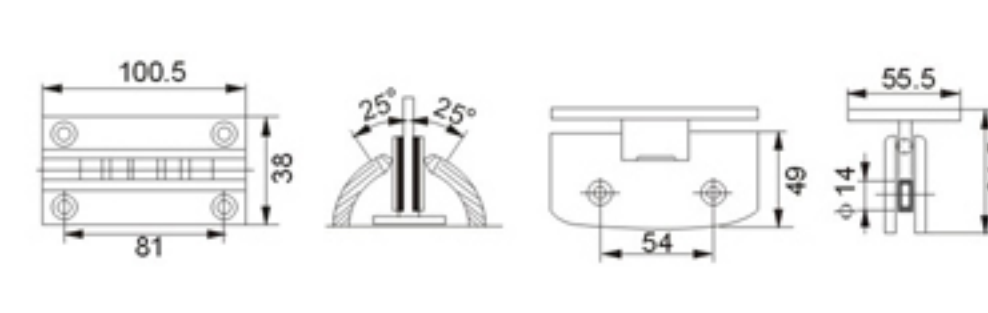

名称: 90° 弧形不锈钢浴室夹
规格: 8-12mm钢化玻璃
颜色: 镜光、拉丝
材料: 不锈钢
90 degrees stainless steel arch-shape glass hinge
Size: 8-12mm toughened glass
Color: Mirror, Satin
Material: Stainless steel

Model:3H-M044