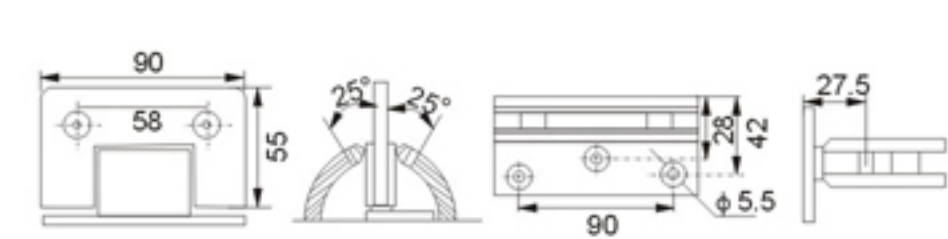

Size: 8-12mm toughened glass
Color: Mirror、Satin
Material: Stainless steel

Model:3H-M030

名称: 90° 方形浴室夹 (单边)
规格: 8-12mm钢化玻璃
颜色: 镜光、拉丝
材料: 不锈钢

90 degrees bathroom glass hinge (Single-side)

Size: 8-12mm toughened glass
Color: Mirror、Satin
Material: Stainless steel