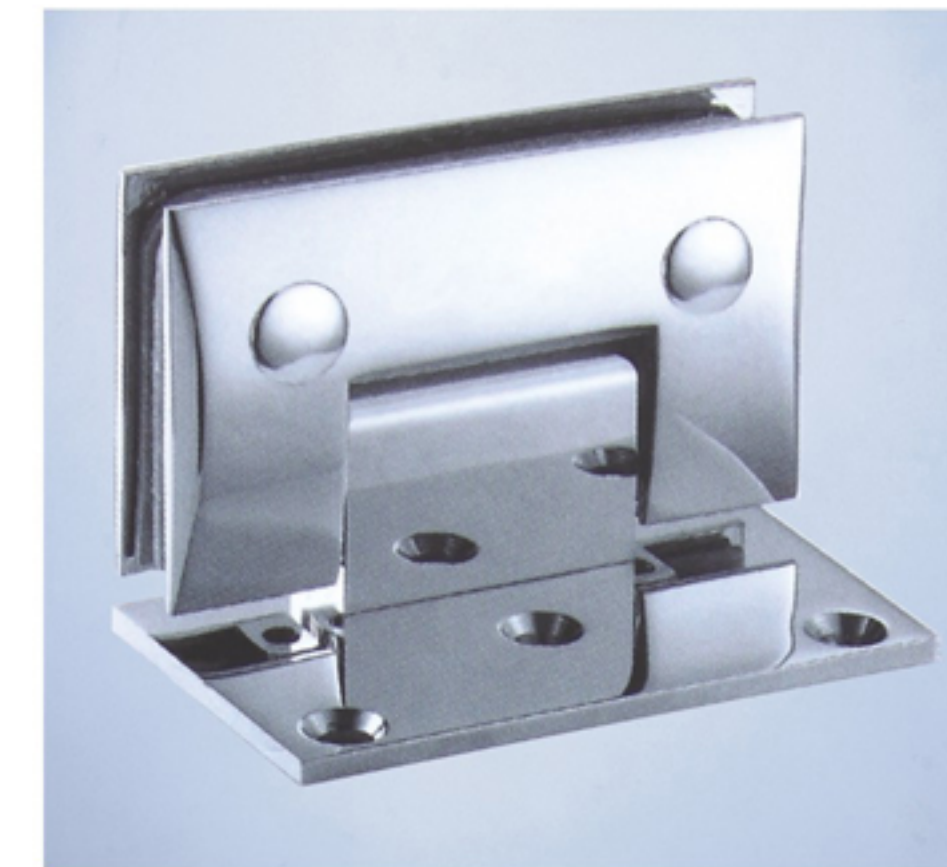

Model:3H-M042

名称: 135° 长方形不锈钢浴室夹
规格: 8-12mm钢化玻璃
颜色: 镜光、拉丝
材料: 不锈钢
135 degrees bathroom glass hinge
Size: 8-12mm toughened glass
Color: Mirror, Satin
Material: Stainless steel

Model:3H-M046

名称: 135° 弧形不锈钢浴室夹
规格: 8-12mm钢化玻璃
颜色: 镜光、拉丝
材料: 不锈钢
135 degrees stainless steel arch-shape glass hinge
Size: 8-12mm toughened glass
Color: Mirror, Satin
Material: Stainless steel

Model:3H-M047

名称: 180° 弧形不锈钢浴室夹
规格: 8-12mm钢化玻璃
颜色: 镜光、拉丝
材料: 不锈钢
180 degrees stainless steel arch-shape glass hinge
Size: 8-12mm toughened glass
Color: Mirror, Satin
Material: Stainless steel

Model:3H-M048