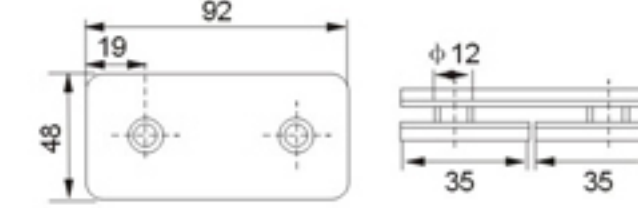

Size: 6-10mm toughened glass
Color: Chrome, Gold, Satin nickel
Material: Brass

Model:3H-M091

名称: 方形纯铜玻璃隔断码 (180° 双)
规格: 6-10mm钢化玻璃
颜色: 铬白、金色、拉丝镍
材料: 铜

Square brass glass clamp (180° double side)

Size: 6-10mm toughened glass
Color: Chrome, Gold, Satin nickel
Material: Brass