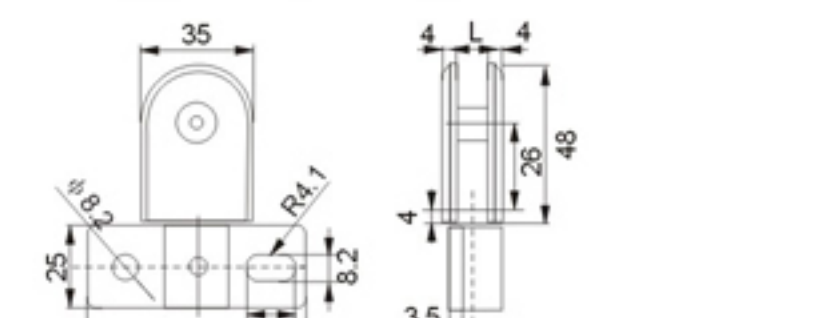

Glass clamp hinge

Size: 8-12mm toughened glass
Color: mirror, Satin
Material: Stainless steel

Model:3H-M103

名称: 不锈钢玻璃夹合页
规格: 8-12mm钢化玻璃
颜色: 镜光、拉丝
材料: 不锈钢
Glass clamp hinge
Size: 8-12mm toughened glass
Color: mirror, Satin
Material: Stainless steel