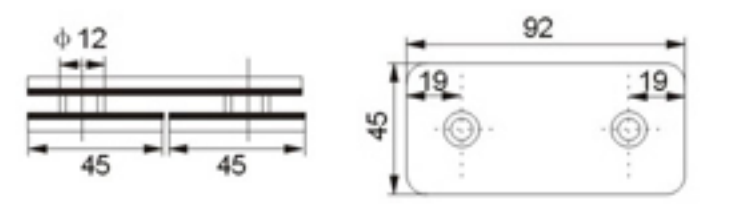

名称: 方形小号不锈钢玻璃隔断码 (180° 双)
规格: 6-10mm钢化玻璃
颜色: 镜光、拉丝
材料: 不锈钢
Small size stainless steel glass clamp (180° double side)
Size: 6-10mm toughened glass
Color: Mirror, Satin
Material: Stainless steel