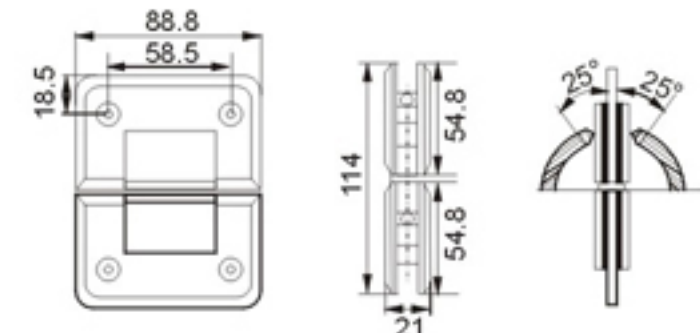

180 degrees bathroom glass hinge

Size: 8-12mm toughened glass
Color: Chrome、Gold、Satin nickel
Material: Brass

Model:3H-M018