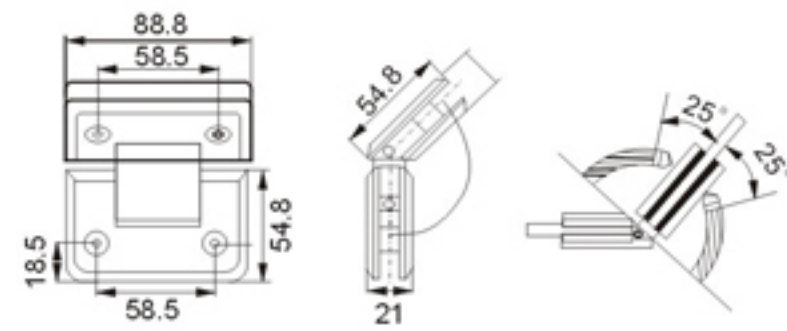

135 degrees bathroom hinge

Size: 8-12mm toughened glass
Color: Chrome、Gold、Satin nickel
Material: Zinc-alloy

Model:3H-M014