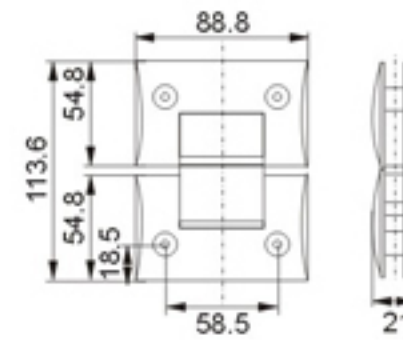

名称: 180° 纯铜方形玻璃浴室夹
规格: 8-12mm钢化玻璃
颜色: 铬白、金色、拉丝镍
材料: 纯铜

180 degrees bathroom glass hinge
Size: 8-12mm toughened glass
Color: Chrome、Gold、Satin nickel
Material: Brass

Model:3H-M051