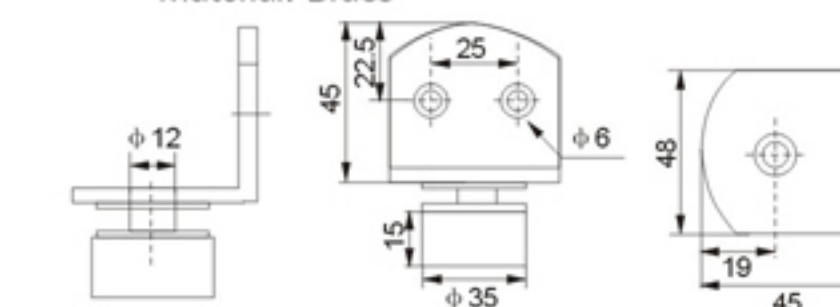

Cylinder-shape brass glass holder (90° single side)

Size: 6-10mm toughened glass
Color: Chrome, Gold, Satin nickel
Material: Brass

Model:3H-M096