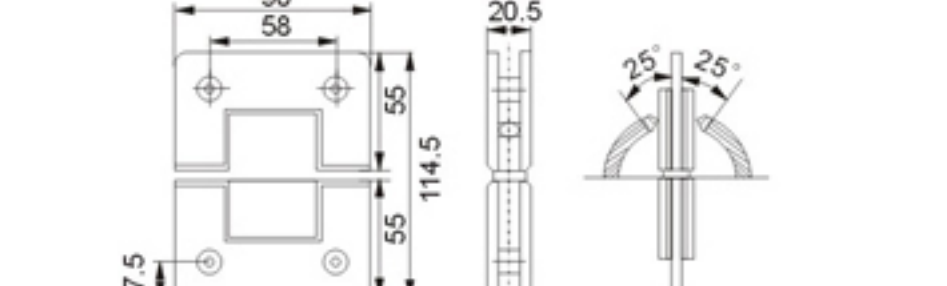

180 degrees bathroom glass hinge

Size: 8-12mm toughened glass
Color: Mirror、Satin
Material: Stainless steel

Model:3H-M028