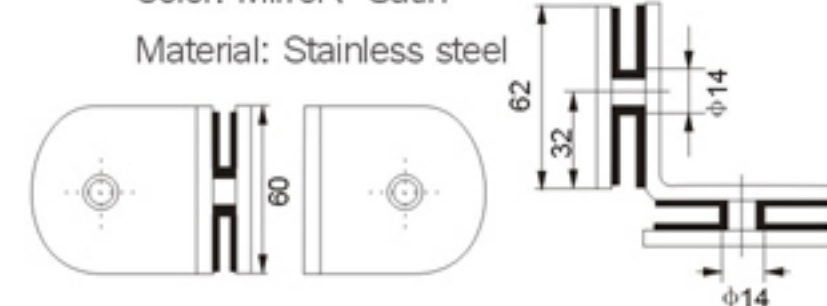

名称: 半圆形大号不锈钢玻璃隔断码 (90° 双)
规格: 6-12mm钢化玻璃
颜色: 镜光、拉丝
材料: 不锈钢
Big-size stainless steel glass clamp (90° double side)
Size: 6-12mm toughened glass
Color: Mirror, Satin
Material: Stainless steel

Model:3H-M077