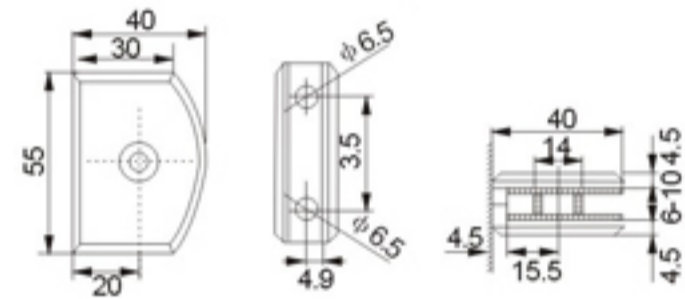

名称: 半圆形锌合金玻璃隔断码 (直边)
规格: 6-10mm钢化玻璃
颜色: 铬白、金色、拉丝镍
材料: 锌合金
Semi-circle zinc-alloy glass holder (straight edge)
Size: 6-10mm toughened glass
Color: Chrome, Gold, Stain nickel
Material: Zinc-alloy

Model:3H-M063