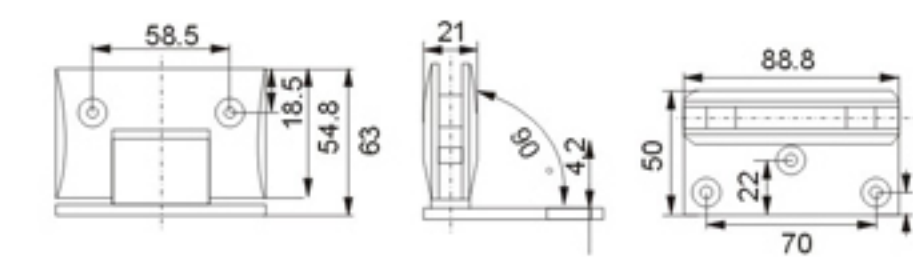

90 degrees bathroom glass hinge (single-side)

Size: 8-12mm toughened glass
Color: Chrome、Gold、Satin nickel
Material: Brass

Model:3H-M021