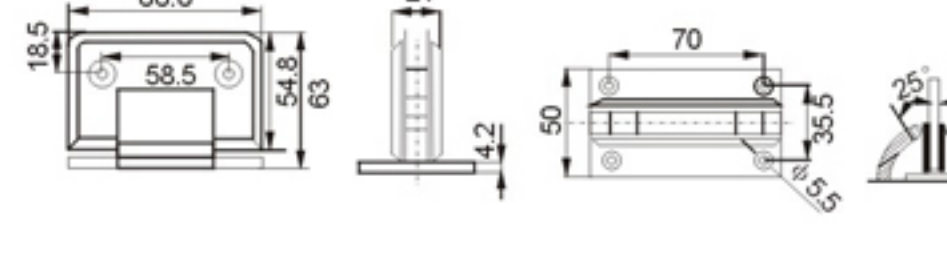

90 degrees bathroom glass hinge

Size: 8-12mm toughened glass
Color: Chrome、Gold、Satin nickel
Material: Zinc-alloy

Model:3H-M004