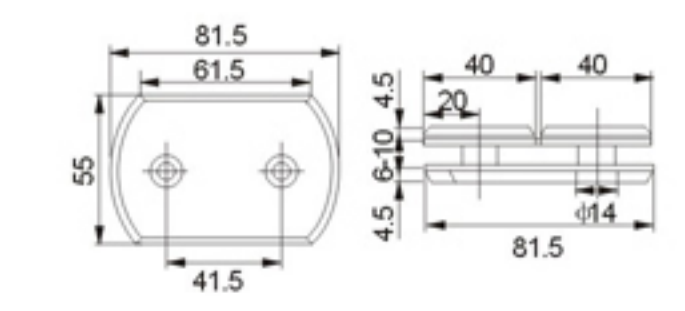

名称: 半圆形锌合金玻璃隔断码 (180° 双)
规格: 6-10mm钢化玻璃
颜色: 铬白、金色、拉丝镍
材料: 锌合金
Semi-circle zinc-alloy glass holder (180° double side)
Size: 6-10mm toughened glass
Color: Chrome, Gold, Stain nickel
Material: Zinc-alloy

Model:3H-M066