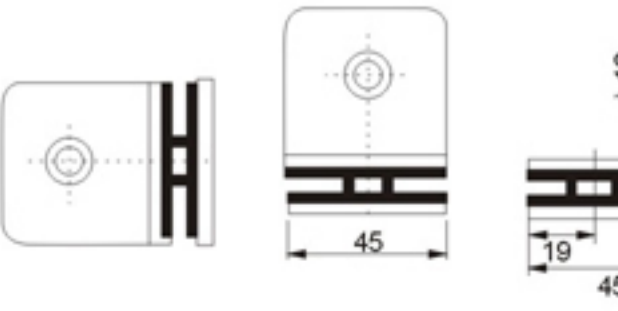

名称: 方形小号不锈钢玻璃隔断码 (90° 双)
规格: 6-10mm钢化玻璃
颜色: 镜光、拉丝
材料: 不锈钢
Small size stainless steel glass clamp (90° double side)
Size: 6-10mm toughened glass
Color: Mirror, Satin
Material: Stainless steel

Model:3H-M071