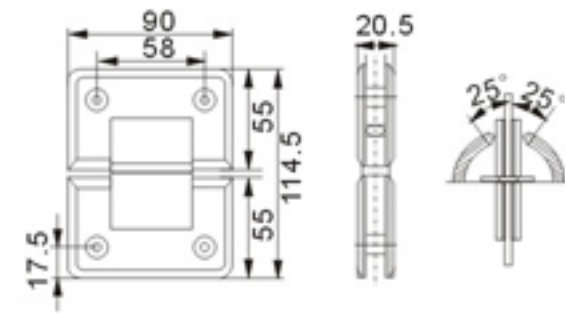

名称: 180° 不锈钢浴室夹
规格: 8-12mm钢化玻璃
颜色: 镜光、拉丝
材料: 不锈钢
180 degrees stainless steel bathroom glass hinge
Size: 8-12mm toughened glass
Color: Mirror, Satin
Material: Stainless steel

Model:3H-M038