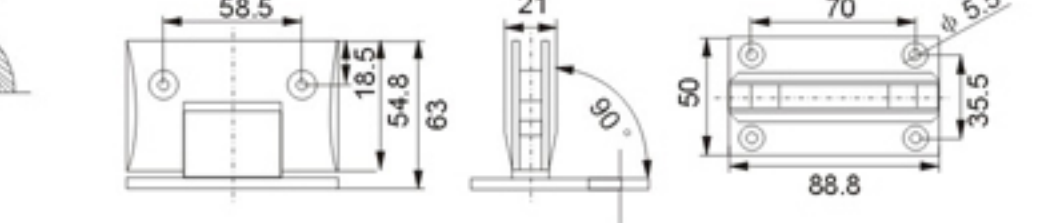

名称: 90° 纯铜玻璃浴室夹
规格: 8-12mm钢化玻璃
颜色: 铬白、金色、拉丝镍
材料: 纯铜
90 degrees bathroom glass hinge
Size: 8-12mm toughened glass
Color: Chrome, Gold, Satin nickel
Material: Brass