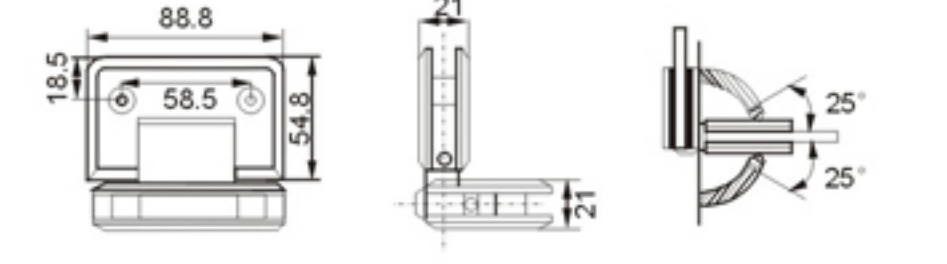

90 degrees bathroom glass hinge (double-side)

Size: 8-12mm toughened glass
Color: Chrome、Gold、Satin nickel
Material: Zinc-alloy

Model:3H-M011