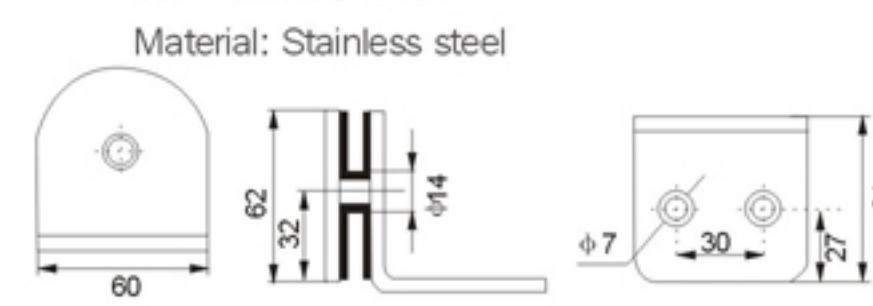

名称: 半圆形大号不锈钢玻璃隔断码 (90° 单)
规格: 6-12mm钢化玻璃
颜色: 镜光、拉丝
材料: 不锈钢
Big-size stainless steel glass clamp (90° single side)
Size: 6-12mm toughened glass
Color: Mirror, Satin
Material: Stainless steel

Model:3H-M078