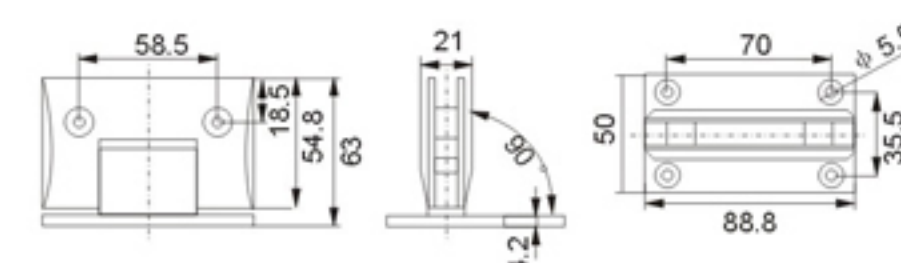

Size: 8-12mm toughened glass
Color: Chrome、Gold、Satin nickel
Material: Brass

Model:3H-M019

名称: 90° 纯铜玻璃浴室夹
规格: 8-12mm钢化玻璃
颜色: 铬白、金色、拉丝镍
材料: 纯铜

90 degrees bathroom glass hinge

Size: 8-12mm toughened glass
Color: Chrome、Gold、Satin nickel
Material: Brass