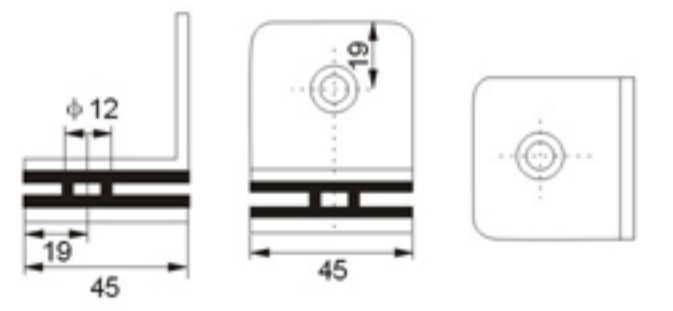

名称: 方形小号不锈钢玻璃隔断码 (90° 单)
规格: 6-10mm钢化玻璃
颜色: 镜光、拉丝
材料: 不锈钢
Small size stainless steel glass clamp (90° single side)
Size: 6-10mm toughened glass
Color: Mirror, Satin
Material: Stainless steel

Model:3H-M072