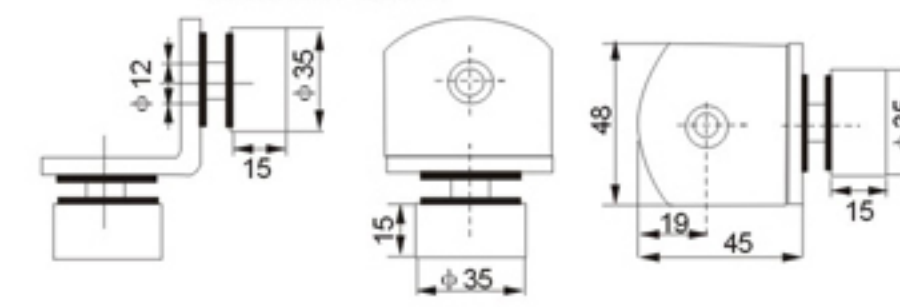

Cylinder-shape brass glass holder (90° double side)

Size: 6-10mm toughened glass
Color: Chrome, Gold, Satin nickel
Material: Brass

Model:3H-48-M095