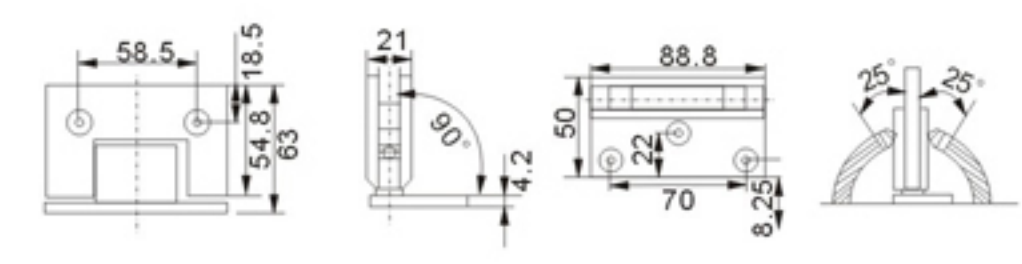

90 degrees bathroom glass hinge (single-side)

Size: 8-12mm toughened glass
Color: Chrome、Gold、Satin nickel
Material: Brass / Zinc