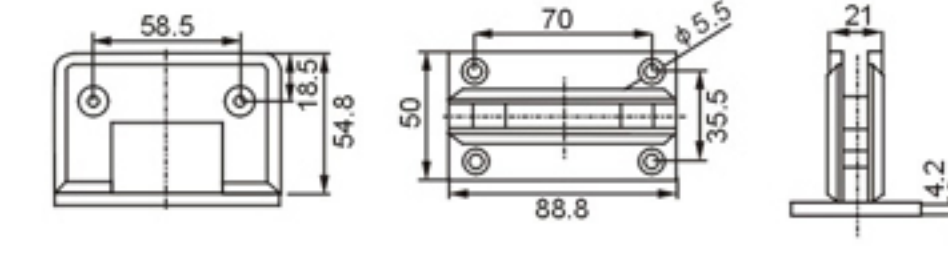

90 degrees bathroom glass hinge (Fixed)

Size: 8-12mm toughened glass
Color: Chrome、Gold、Satin-nickel
Material: Zinc-alloy、brass

Model:3H-M007