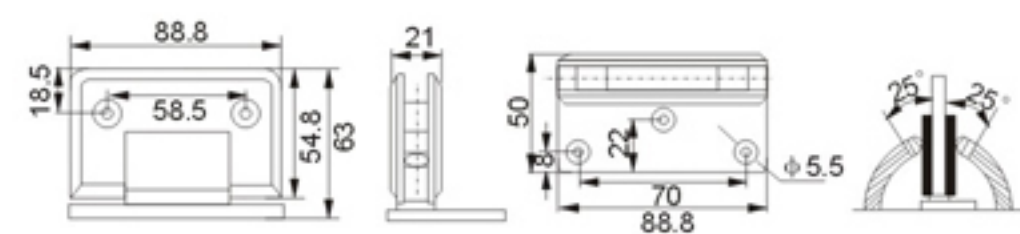

名称: 90° 浴室夹 (单边)
规格: 8-12mm钢化玻璃
颜色: 镀铬、拉丝镍、金
材料: 锌合金

90 degrees bathroom glass hinge (single-side)
Size: 8-12mm toughened glass
Color: Chrome、Gold、Satin nickel
Material: Zinc-alloy

Model:3H-M053

名称: 90° 浴室夹
规格: 8-12mm钢化玻璃
颜色: 镀铬、拉丝镍、金
材料: 锌合金

90 degrees bathroom glass hinge
Size: 8-12mm toughened glass
Color: Chrome、Gold、Satin nickel
Material: Zinc-alloy