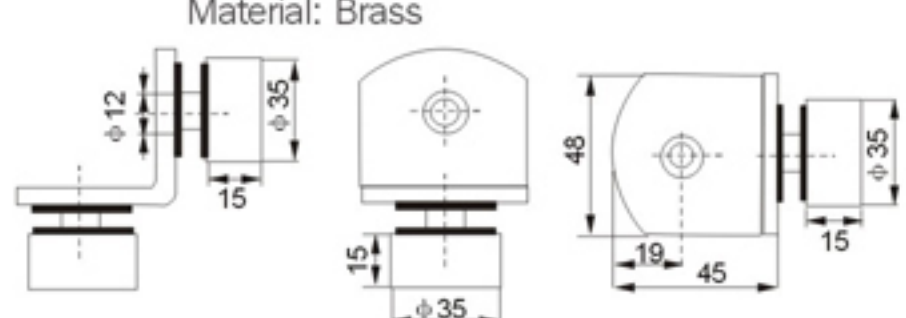

Cylinder-shape brass glass holder (90° double side)

Size: 6-10mm toughened glass
Color: Chrome, Gold, Satin nickel
Material: Brass

Model:3H-M101

名称: 玻璃夹铰链
规格: 8-12mm钢化玻璃
颜色: 铬白
材料: 不锈钢、铜