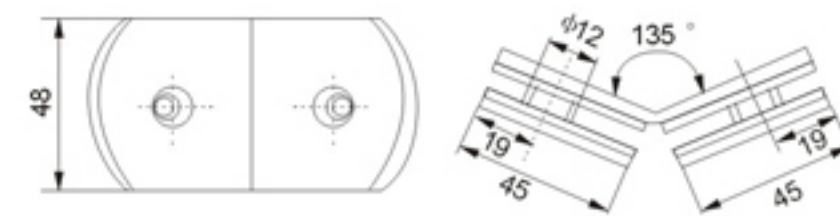

Semi-circle brass glass clamp (135° double side)

Size: 6-10mm toughened glass
Color: Chrome, Gold, Satin nickel
Material: Brass

Model:3H-M091