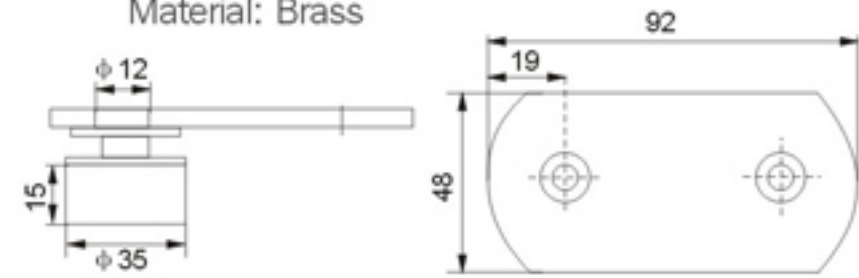

Cylinder-shape brass glass holder (180° single side)

Size: 6-10mm toughened glass
Color: Chrome, Gold, Satin nickel
Material: Brass

Model:3H-M098

名称: 圆柱形纯铜玻璃隔断码 (135° 双)
规格: 6-10mm钢化玻璃
颜色: 铬白、金色、拉丝镍
材料: 铜