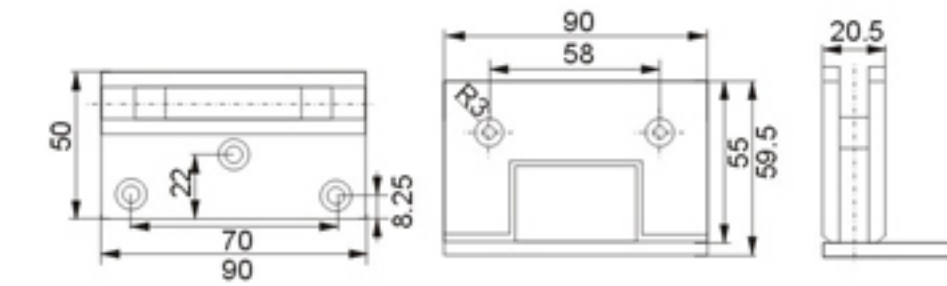

90 degrees bathroom glass hinge (single and fixed side)

Size: 8-12mm toughened glass
Color: Mirror、Satin
Material: Stainless steel

Model:3H-M032