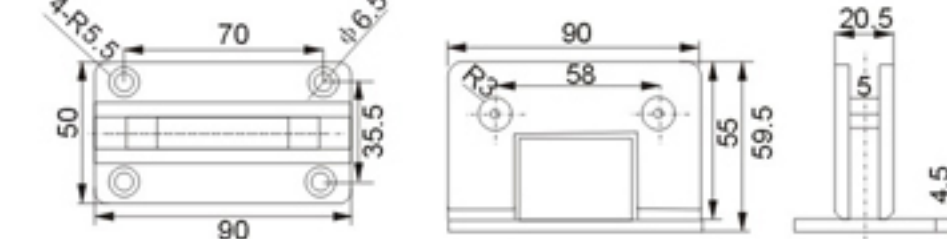

90 degrees bathroom glass hinge (Fixed)

Size: 8-12mm toughened glass
Color: Mirror、Satin
Material: Stainless steel

Model:3H-M030