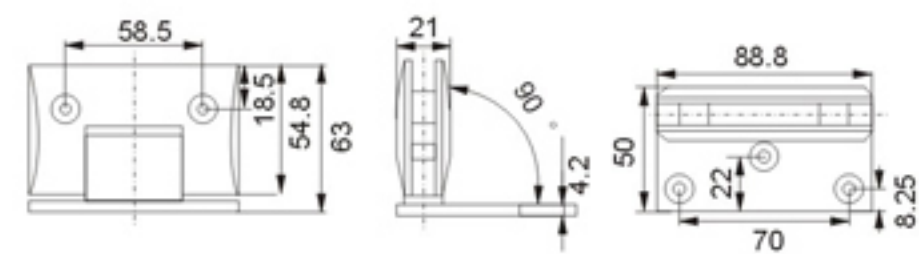

名称: 90° 纯铜玻璃浴室夹 (单边)
规格: 8-12mm钢化玻璃
颜色: 铬白、金色、拉丝镍
材料: 纯铜

90 degrees bathroom glass hinge (single-side)
Size: 8-12mm toughened glass
Color: Chrome、Gold、Satin nickel
Material: Brass

Model:3H-M050