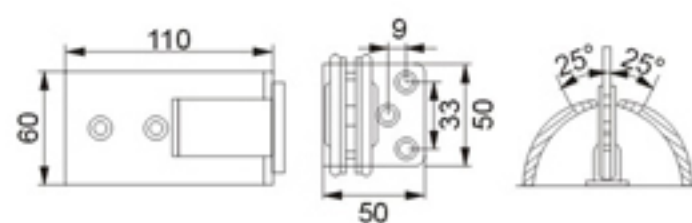

名称: 90° 长方形浴室夹 (单边)
规格: 8-12mm钢化玻璃
颜色: 镜光、拉丝
材料: 不锈钢
90 degrees bathroom glass hinge (single-side)
Size: 8-12mm toughened glass
Color: Mirror, Satin
Material: Stainless steel

Model:3H-M041