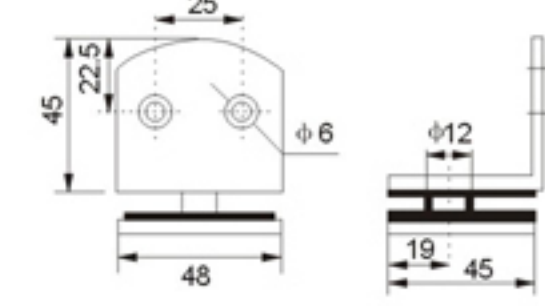

名称: 半圆形纯铜玻璃隔断码 (90° 单)
规格: 6-10mm钢化玻璃
颜色: 铬白、金色、拉丝镍
材料: 铜
Semi-circle brass glass clamp (90° single side)
Size: 6-10mm toughened glass
Color: Chrome, Gold, Satin nickel
Material: Brass