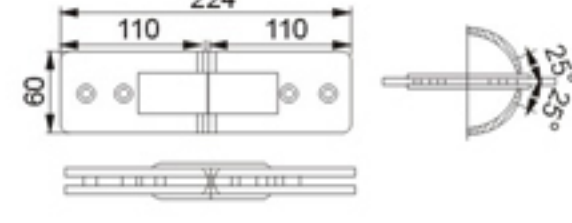

名称: 90° 弧形不锈钢浴室夹 (单边)
规格: 8-12mm钢化玻璃
颜色: 镜光、拉丝
材料: 不锈钢
90 degrees stainless steel arch-shape glass hinge (single side)
Size: 8-12mm toughened glass
Color: Mirror, Satin
Material: Stainless steel

Model:3H-M040

名称: 90° 长方形浴室夹 (单边)
规格: 8-12mm钢化玻璃
颜色: 镜光、拉丝
材料: 不锈钢
90 degrees bathroom glass hinge (single-side)
Size: 8-12mm toughened glass
Color: Mirror, Satin
Material: Stainless steel

Model:3H-M041

名称: 180° 长方形不锈钢浴室夹
规格: 8-12mm钢化玻璃
颜色: 镜光、拉丝
材料: 不锈钢
135 degrees bathroom glass hinge
Size: 8-12mm toughened glass
Color: Mirror, Satin
Material: Stainless steel