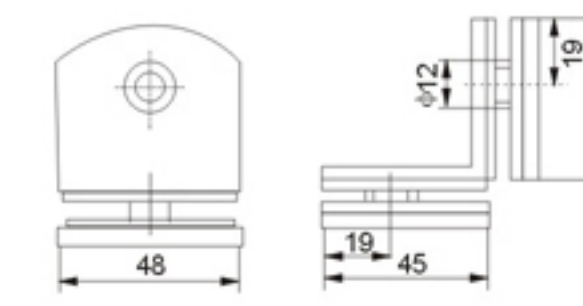

名称: 半圆形纯铜玻璃隔断码 (90° 双)
规格: 6-10mm钢化玻璃
颜色: 铬白、金色、拉丝镍
材料: 铜
Semi-circle brass glass clamp (90° double side)
Size: 6-10mm toughened glass
Color: Chrome, Gold, Satin nickel
Material: Brass

Model:3H-M084