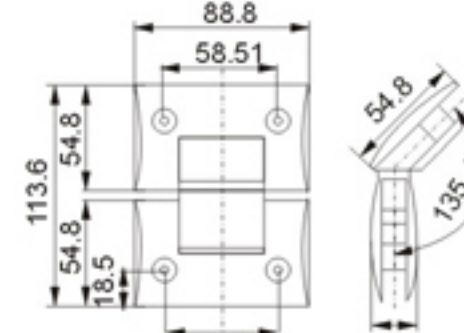

135 degrees bathroom glass hinge

Size: 8-12mm toughened glass
Color: Chrome、Gold、Satin nickel
Material: Brass

Model:3H-M023