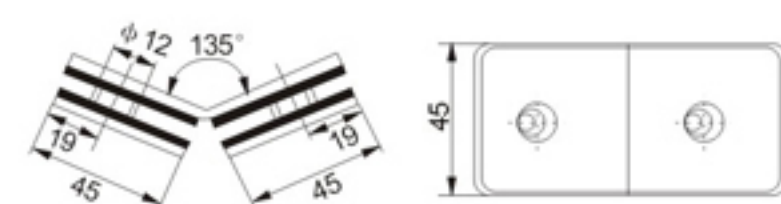

名称: 四方形小号不锈钢玻璃隔断码 (135° 双)
规格: 6-10mm钢化玻璃
颜色: 镜光、拉丝
材料: 不锈钢
Small size stainless steel glass clamp (135° double side)
Size: 6-10mm toughened glass
Color: Mirror, Satin
Material: Stainless steel

Model:3H-M075