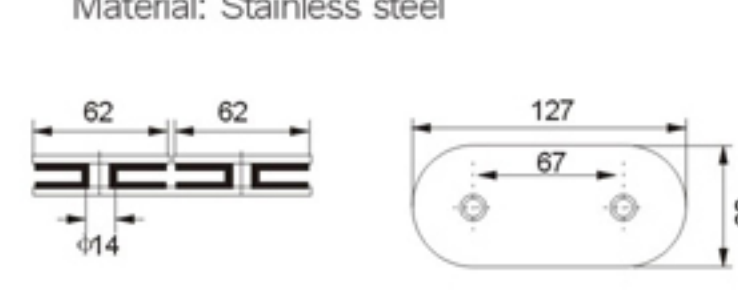

名称: 半圆形大号不锈钢玻璃隔断码 (180° 双)
规格: 6-12mm钢化玻璃
颜色: 镜光、拉丝
材料: 不锈钢
Big-size stainless steel glass clamp (180° double side)
Size: 6-12mm toughened glass
Color: Mirror, Satin
Material: Stainless steel

Model:3H-M082