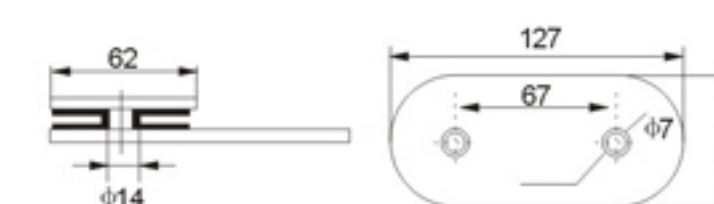

名称: 半圆形大号不锈钢玻璃隔断码 (180° 单)
规格: 6-12mm钢化玻璃
颜色: 镜光、拉丝
材料: 不锈钢
Big-size stainless steel glass clamp (180° single side)
Size: 6-12mm toughened glass
Color: Mirror, Satin
Material: Stainless steel

Model:3H-M080

名称: 半圆形大号不锈钢玻璃隔断码 (135° 双)
规格: 6-12mm钢化玻璃
颜色: 镜光、拉丝
材料: 不锈钢
Big-size stainless steel glass clamp (135° double side)
Size: 6-12mm toughened glass
Color: Mirror, Satin
Material: Stainless steel