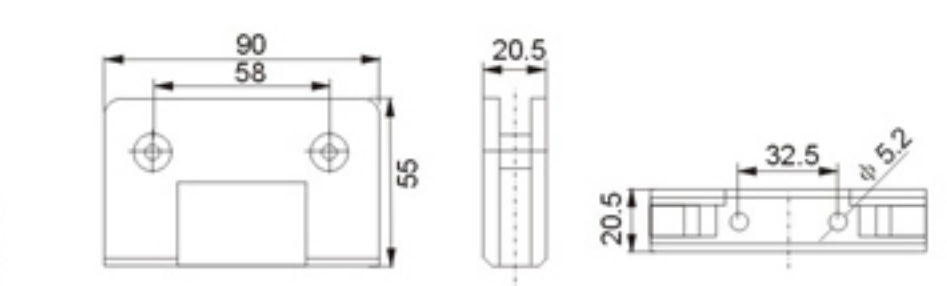

Size: 8-12mm toughened glass
Color: Mirror、Satin
Material: Stainless steel

Model:3H-M032

名称: 90° 方形浴室夹 (无底边)
规格: 8-12mm钢化玻璃
颜色: 镜光、拉丝
材料: 不锈钢

90 degrees bathroom glass hinge (without bottom)

Size: 8-12mm toughened glass
Color: Mirror、Satin
Material: Stainless steel