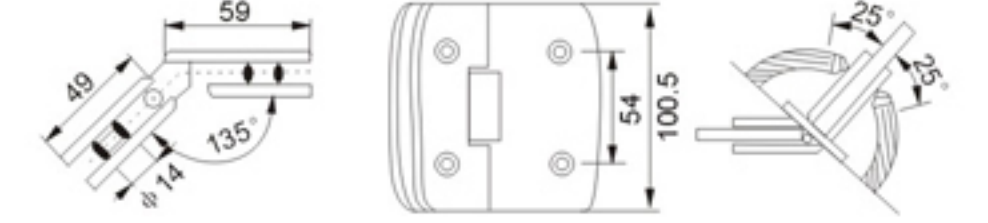

名称: 135° 弧形不锈钢浴室夹
规格: 8-12mm钢化玻璃
颜色: 镜光、拉丝
材料: 不锈钢
135 degrees stainless steel arch-shape glass hinge
Size: 8-12mm toughened glass
Color: Mirror, Satin
Material: Stainless steel

Model:3H-M047