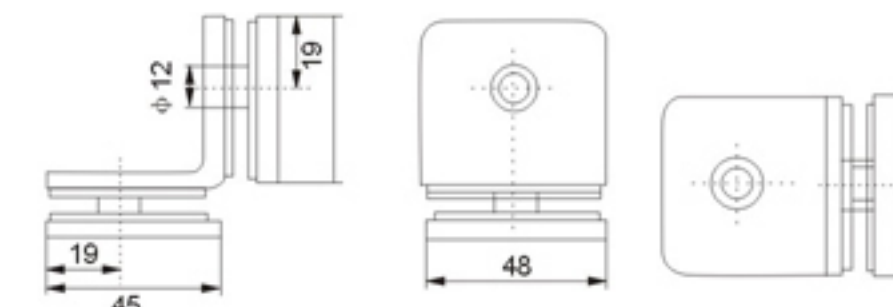

Square brass glass clamp (90° double side)

Size: 6-10mm toughened glass
Color: Chrome, Gold, Satin nickel
Material: Brass

Model:3H-M090