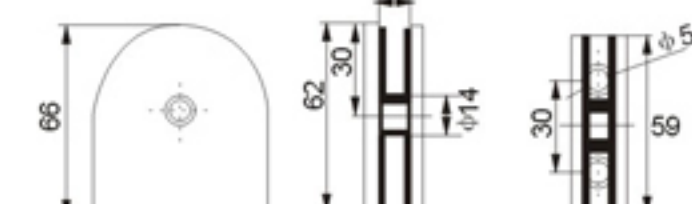

名称: 半圆形大号不锈钢玻璃隔断码 (直边)
规格: 6-12mm钢化玻璃
颜色: 镜光、拉丝
材料: 不锈钢
Big-size stainless steel glass clamp (straight edge)
Size: 6-12mm toughened glass
Color: Mirror, Satin nickel
Material: Stainless steel

Model:3H-M079