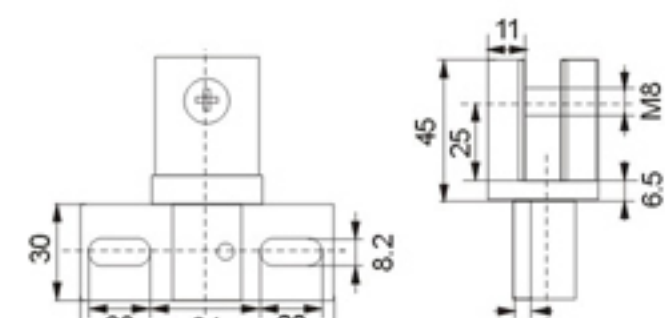

Size: 6-10mm toughened glass
Color: Chrome, Gold, Satin nickel
Material: Brass

Model:3H-M101

名称: 玻璃夹铰链
规格: 8-12mm钢化玻璃
颜色: 铬白
材料: 不锈钢、铜

Glass clamp hinge

Size: 8-12mm toughened glass
Color: Chrome
Material: Stainless steel, Brass