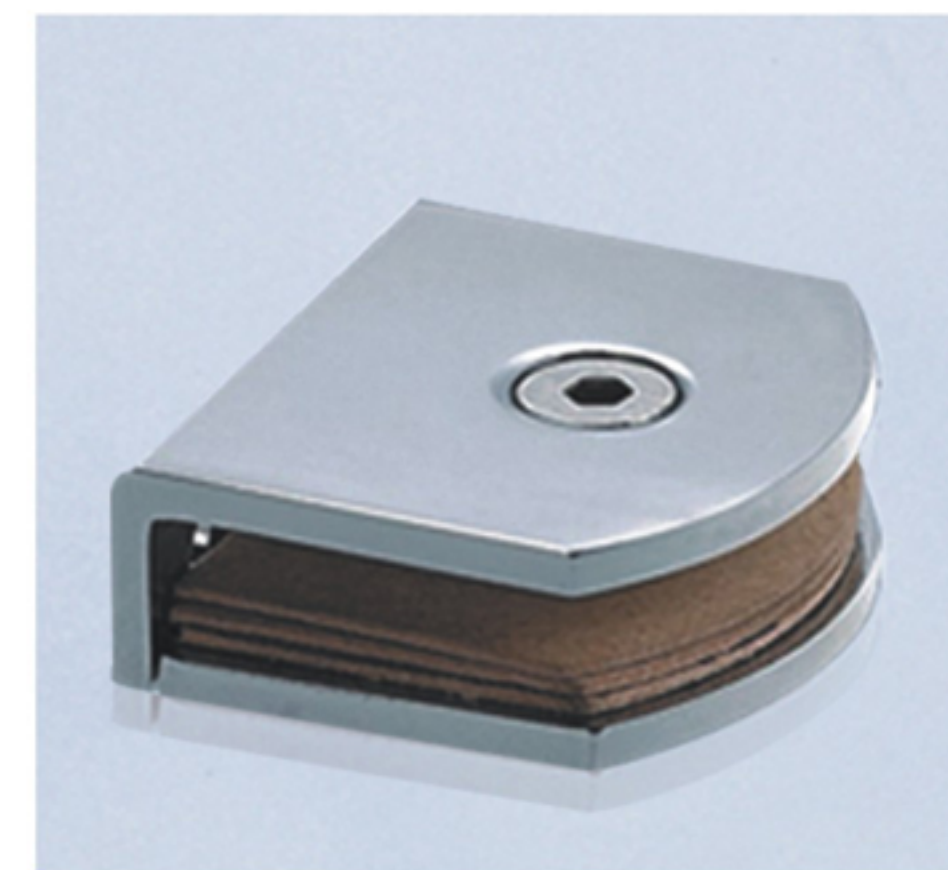

Model:3H-M082

名称: 半圆形纯铜玻璃隔断码 (直边)
规格: 6-10mm钢化玻璃
颜色: 铬白、金色、拉丝镍
材料: 铜
Semi-circle brass glass clamp (straight edge)
Size: 6-10mm toughened glass
Color: Chrome, Gold, Satin nickel
Material: Brass