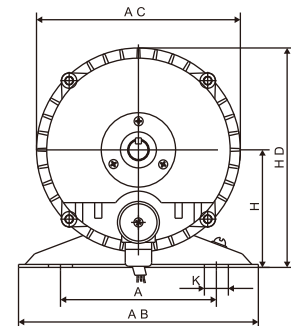

YB3/YLB series

Single and three phase flameproof motor used for oil pump inside oiling machine

Product Specifications

Model	Rated power		Rated voltage (V)	Rated current (A)	Frequency (Hz)	Speed (r/min)		Eff (η %)	Power Factor (Cos Φ)	IS	TS	Tmax
	(kW)	(HP)				50Hz	60Hz			IN	TN	TN
YB38024	0.75	1	380	1.75	50/60	1390	1670	75	0.82	6.4	2.3	2.3
YB38034	0.9	1.2	380	2.3	50/60	1390	1670	76	0.82	6.4	2.3	2.3
YLB90L1-4	0.55	0.75	220	3.3	50/60	1420	1710	72	0.98	6	1.7	1.8
YLB90L2-4	0.75	1	220	4.6	50/60	1420	1710	76	0.98	6	1.7	1.8
YLB90L3-4	0.9	1.2	220	5.4	50/60	1420	1710	77	0.98	6	1.7	1.8

Installation Dimensions of YB3/YLB series Single & three phase flameproof motor

Model	H	A	B	C	D	E	F	G	K	K1	AB	AC	HD	L
YB380	78	150	80	85	16	45	5	13	30	9	190	152	152	322
YLB90	93	150	80	98	16	45	5	13	30	9	200	180	185	378