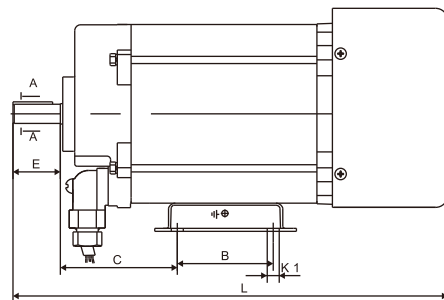

YB3/YLB series

Single and three phase flameproof motor used for oil pump inside oiling machine

Product Specifications

Model	Rated power		Rated voltage (V)	Rated current (A)	Frequency (Hz)	Speed (r/min)		Eff (η %)	Power Factor (Cos Φ)	IS	TS	Tmax
	(kW)	(HP)				50Hz	60Hz			IN	TN	TN
YB38024	0.75	1	380	1.75	50/60	1390	1670	75	0.82	6.4	2.3	2.3
YB38034	0.9	1.2	380	2.3	50/60	1390	1670	76	0.82	6.4	2.3	2.3
YLB90L1-4	0.55	0.75	220	3.3	50/60	1420	1710	72	0.98	6	1.7	1.8
YLB90L2-4	0.75	1	220	4.6	50/60	1420	1710	76	0.98	6	1.7	1.8
YLB90L3-4	0.9	1.2	220	5.4	50/60	1420	1710	77	0.98	6	1.7	1.8

Installation Dimensions of YB3/YLB series Single & three phase flameproof motor

Model	H	A	B	C	D	E	F	G	K	K1	AB	AC	HD	L
YB380	78	150	80	85	16	45	5	13	30	9	190	152	152	322
YLB90	93	150	80	98	16	45	5	13	30	9	200	180	185	378