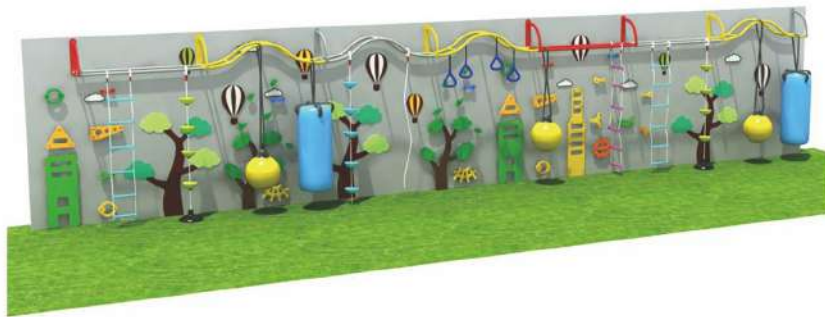

08401

08301

Creative and colorful climbing
Size : $\Phi 30 \times 8\text{cm}$

08302

Creative and colorful climbing
Size : $27 \times 27 \times 7.5\text{cm}$

Creative Rock Climbing

08501

Size : Design pricing according to customer site requirements