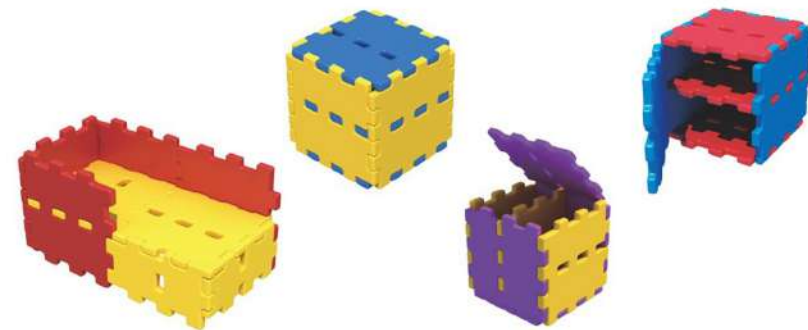

08801

Corner game big blocks
Size : 50×25×3.6cm 50×30×3.6cm
50×50×3.6cm 29 pcs/case