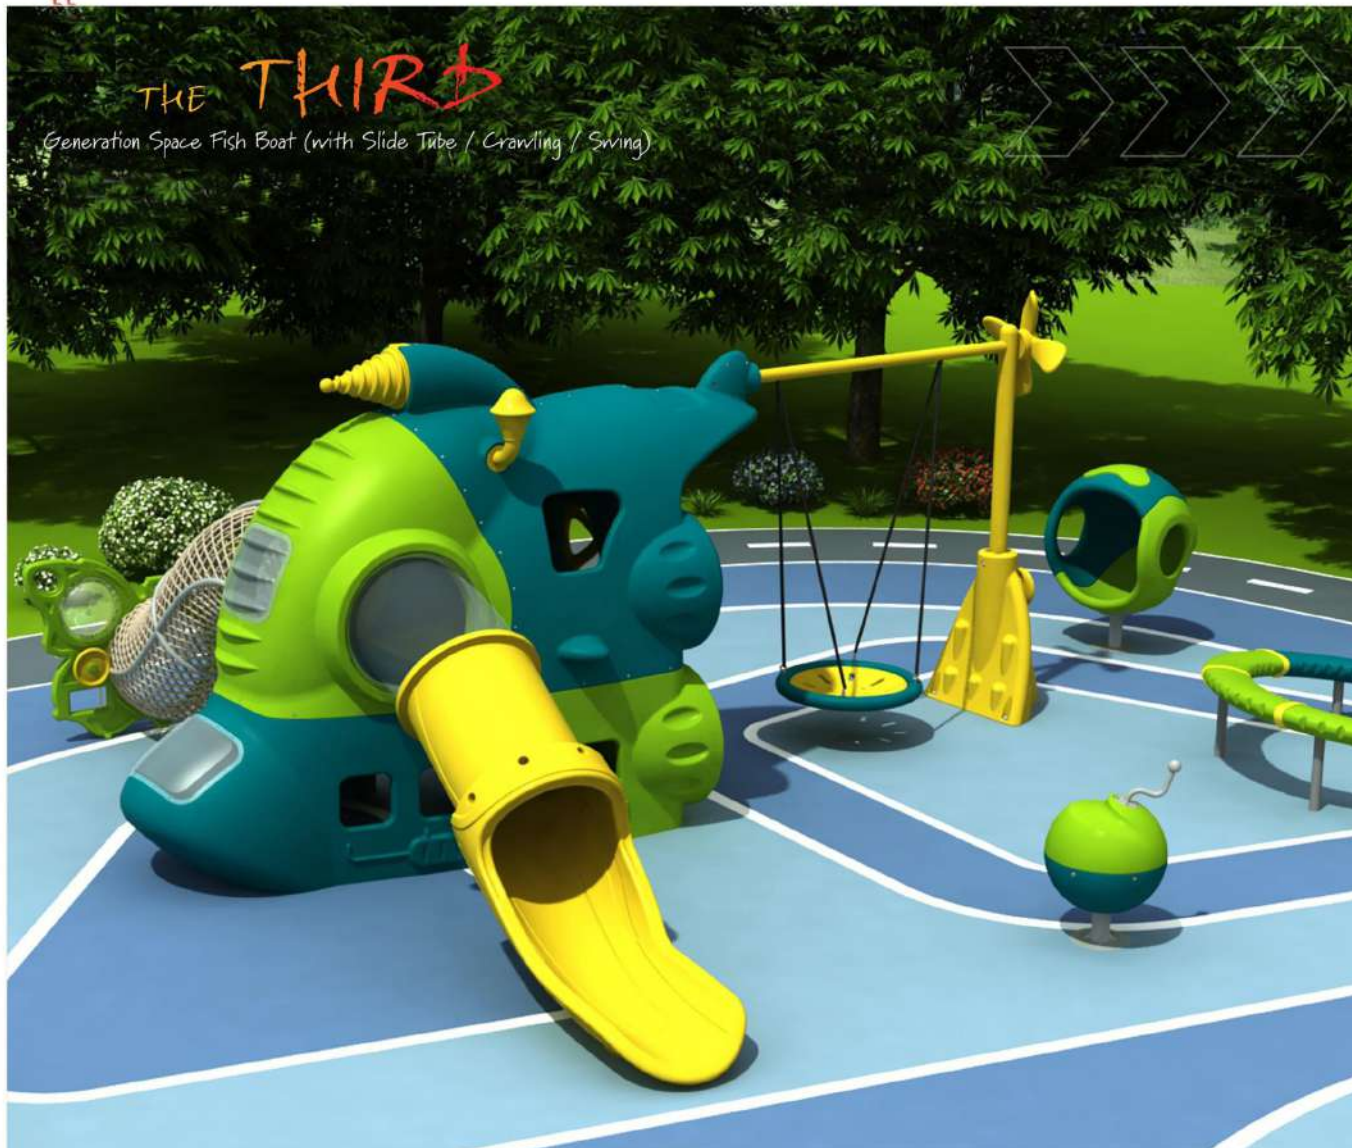

THE THIRD

Generation Space Fish Boat (with Slide Tube / Crawling / Swing)

00201

The third generation space fish boat
with sliding tube / crawling /without swing)

Size : 600×700×300cm

Color :

**THE NEW
BIG SET
SPACE FISH BOAT**

00301

New large set of space fish boat (with sliding bucket/crawling/with swing)
Size : 600×700×300cm

Size : 430×700×300cm

00401

New large set of space fish boat (with crawling net/stainless steel S slide/with double swing)
Size : 800×750×400cm

00402

New large set of space fish boat (with stainless steel slide/crawl/with swing)
Size : 600×700×300cm

Small set of space fish boat (with swing)

SPACE SG FISH BOAT

00501

Small set of space fish boat (with swing)
Size : 400×280×180cm