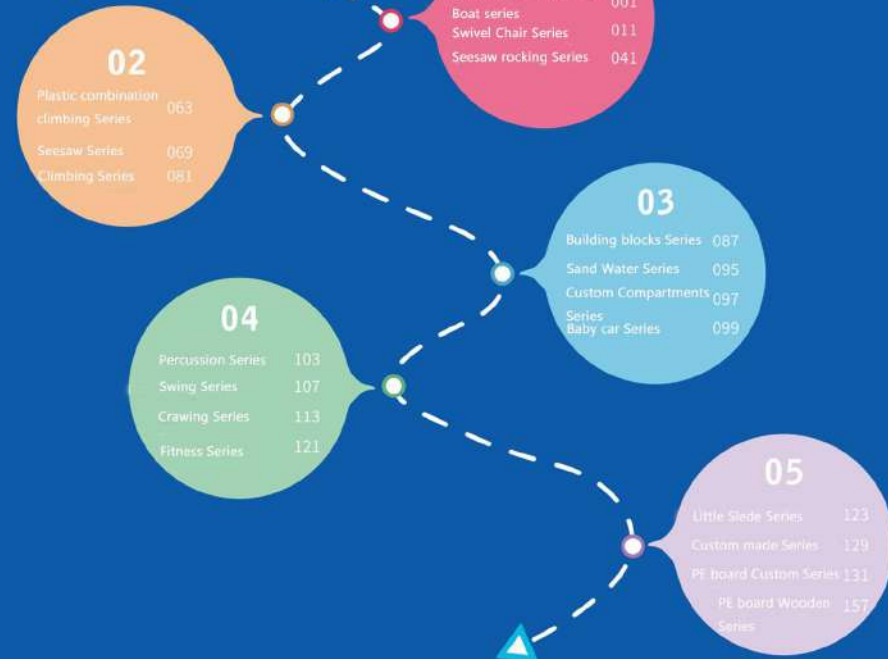

Company profile

The company is a domestic toy company dedicated to breakthrough innovative toy design, development, production and sales. The toys of our company are classified according to age, function, indoor and outdoor, scene, etc. Each single product and each component are designed according to the concept of "breakthrough creation, persistence in innovation, and improve children's intellectual development".

We will let children not only enjoy the fun of the game, but also learn to give and share while playing with toys. In the toy development process, we start from the children's ideas, give full play to and tap their creativity and innovation. In addition, our company has a strong R&D team, which updates most of the products and develops and designs new products every year to ensure that no one has one, which is an absolute advantage that our company and other toy companies do not have.

"Being loved because of love", Attraction Toys respects children's nature and can bring them joy. I believe that our products will bring more fun to your children.

Catalogue