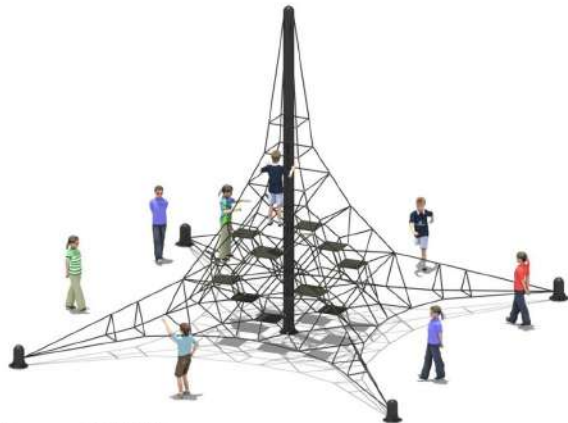

Crawling Series

11602
Size : 804×510×204cm

Crawling Series

11701
Size : 1800×400×180cm
Crawling Series

11801
Size : 800×800×180cm
Crawling Series

11702
Size : 2400×800×180cm
Crawling Series

11802
Size : 500×500×180cm
Crawling Series