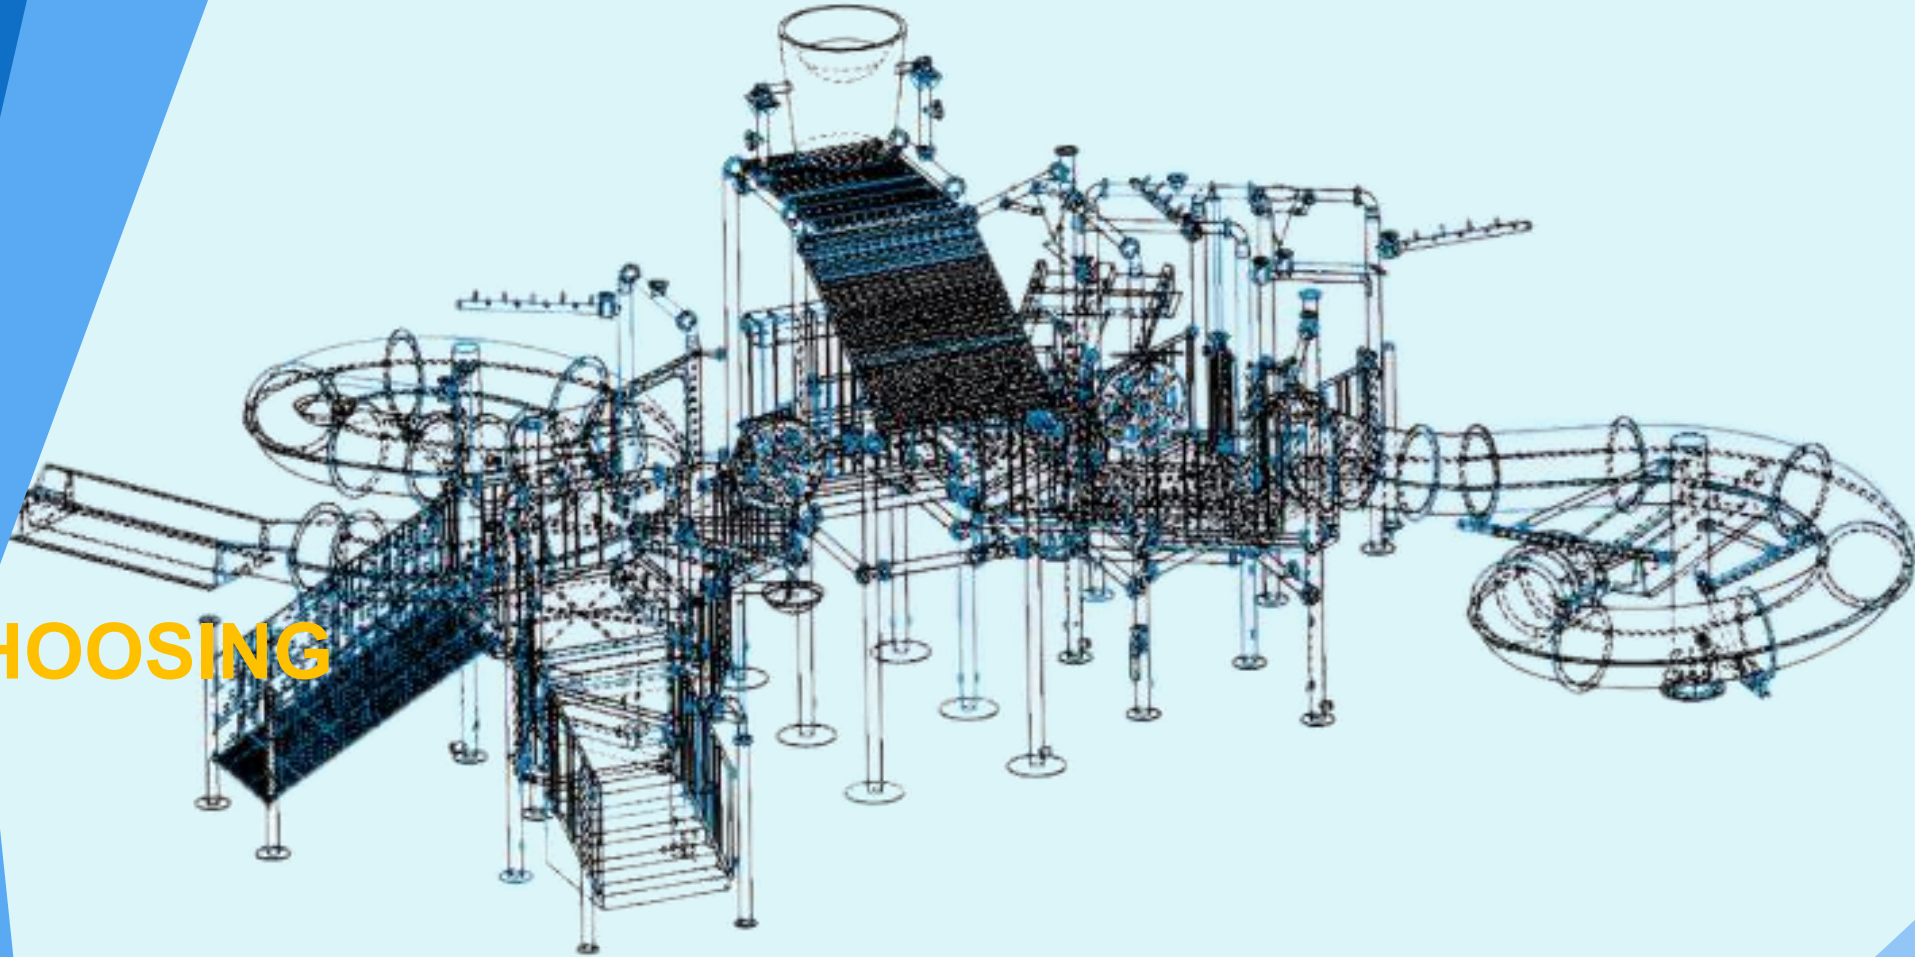

WATER HOUSE SERIES

- **MODEL FOR CHOOSING**