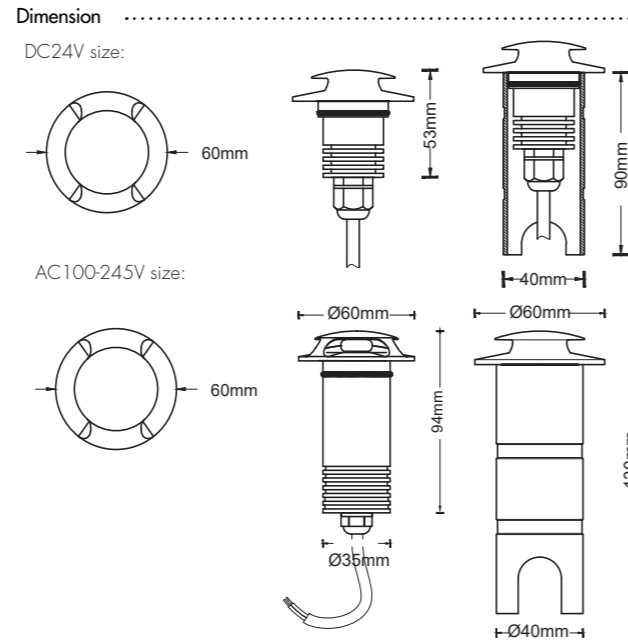

PLAYLITE® Ground Washer C/CH-2WAY

PLAYLITE® Ground Washer C/CH-3WAY-3A