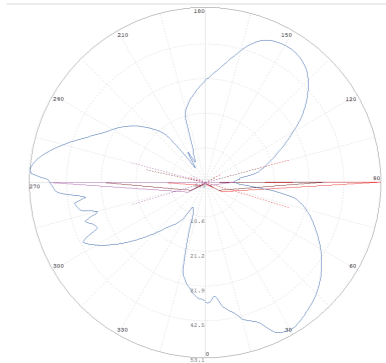

Light Distribution Curve (3000K,3 WAY)

Illumination Picture (3 WAY)

Parameter	
General Data	
Item No.	DC24V: UL-1006-0300-C(2) / AC100-245V: UL-1006-0300-CH(2)
Power	3 watts +10%
LED type	10PCS LUMILEDS 2835 SMD LED
Luminous flux	100 lm+10% with cover (200lm+10% tested without cover)
CCT	2700K/3000K/4000K/5700K/6500K
CRI	80+
Beam angle	2 way
Dimension	DC24V: Ø60 x 53 (mm) Diameter x Height AC100-245V: Ø60 x 94 (mm) Diameter x Height
Cut out	Ø40mm
Net weight	0.51 kgs
Warranty	3 years
Certifications	CE, RoHS
Electrical Data	
Input voltage	DC24V for C version, AC100-245V for CH version
Insulation class	Class III
Cable	1PC 1M H05RN-F 2 or 3*1mm ² rubber cable
Driver	constant current driver DC24V input or AC100-245V
Construction Data	
IP rating	IP67 Waterproof
IK rating	IK10
Housing	Aluminium
Protection finishing	Passivated in dark grey
Trim	SS 316
Loading capacity	300 kgs
Cable Gland	PG7
Gasket	Silicone gasket
Accessories	
Mounting Sleeve	Aluminium tube for ground recessed mounting
Clip	Optional clip for wall or deck recessed mounting
Packaging	
Inner box size	145*115*75 mm
Carton size	46*37*17.5 cm (18PCS/CTN)