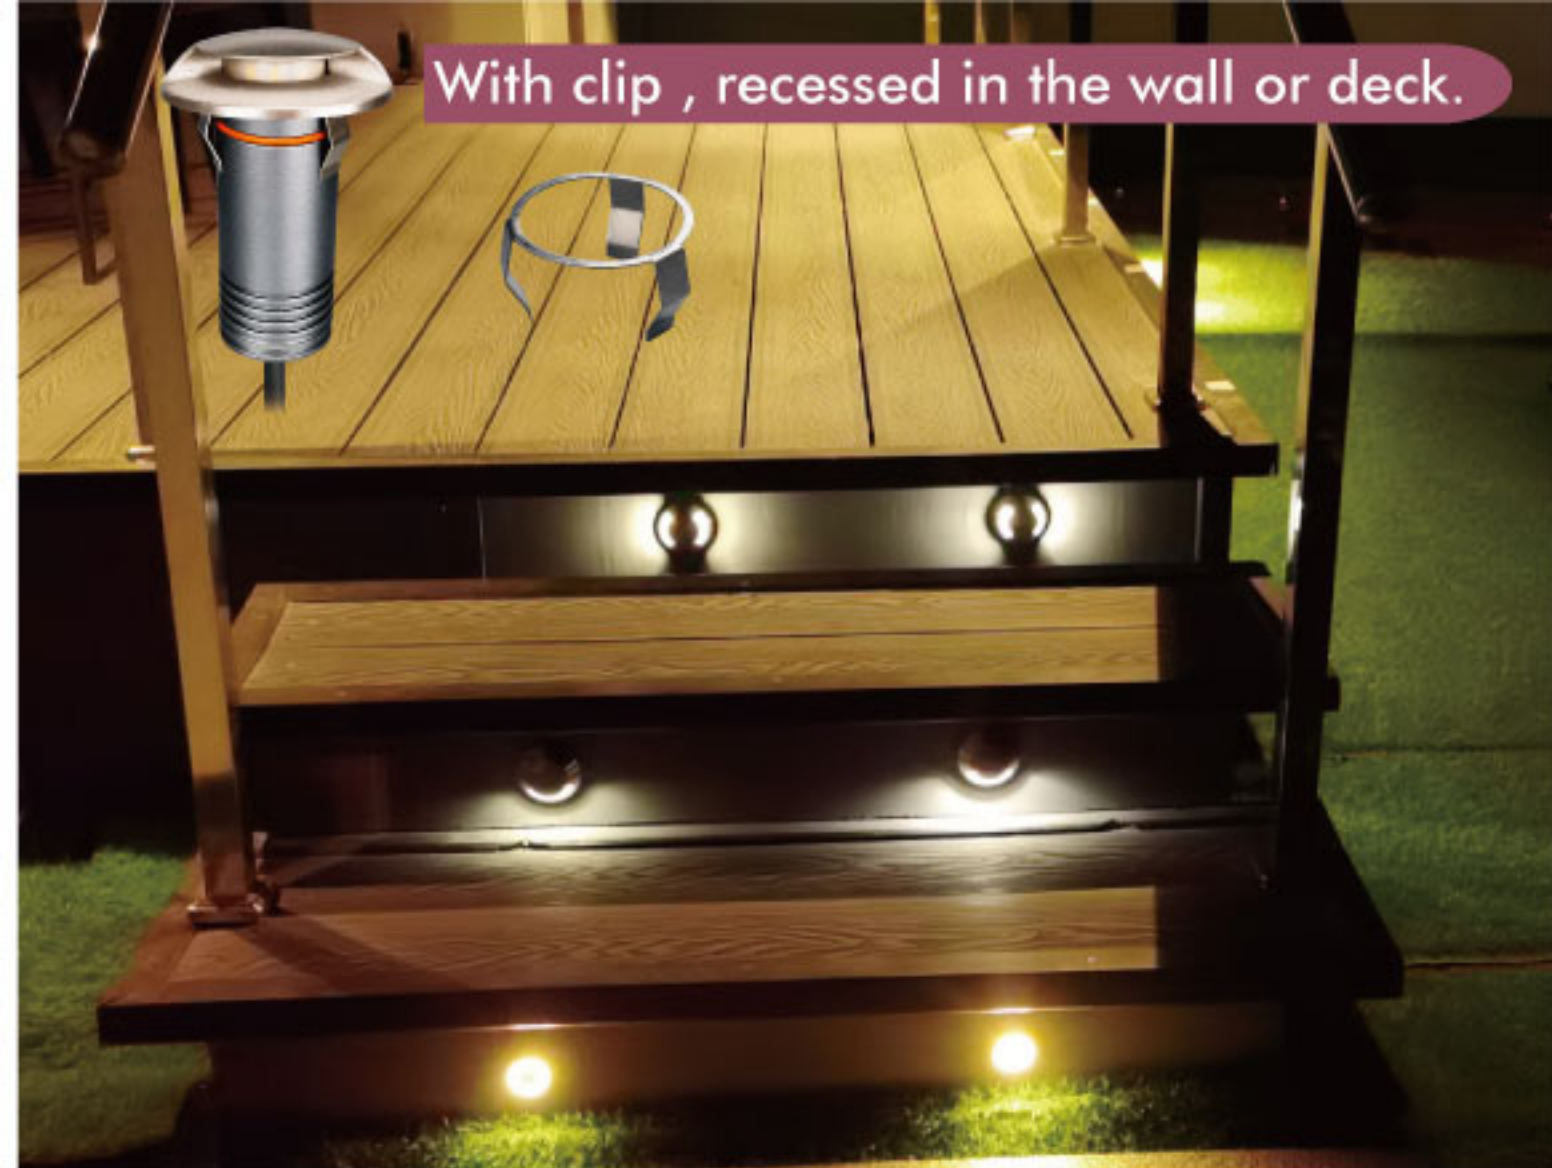

SS316 cover

3 Years Warranty

One IP67 lamp body is compatible with 6 covers

Recessed luminaire with washer emission, equipped with frosted diffuser and covers with different open holes, ensuring good washer light, the washer light for the wall or ground is even and smooth, ideal for the places where should be designed with anti-glare and good washer decoration lighting.

With clip , recessed in the wall or deck.

Light can reach around 20 cm distance

LED attached to the side directly for more lumen output

IP67 lamp body

With mounting sleeve ,recessed in ground.

IP67 waterproof

CE RoHS IP67 IK10

3 Years Warranty

Parameter

General Data	
Item No.	DC24V: UL-1006-0300-C-180D / AC100-245V: UL-1006-0300-CH-180D
Power	3 watts +10%
LED type	10PCS LUMILEDS 2835 SMD LED
Luminous flux	75 lm+10% with cover (200lm+10% tested without cover)
CCT	2700K/3000K/4000K/5700K/6500K
CRI	80+
Beam angle	180°
Dimension	DC24V: Ø60 x 53 (mm) Diameter x Height AC100-245V: Ø60 x 94 (mm) Diameter x Height
Cut out	Ø40mm
Net weight	0.55 kgs
Warranty	3 years
Certifications	CE, RoHS
Electrical Data	
Input voltage	DC24V for C version, AC100-245V for CH version
Insulation class	Class III
Cable	1PC 1M H05RN-F 2 or 3*1mm ² rubber cable
Driver	constant current driver DC24V input or AC100-245V
Construction Data	
IP rating	IP67 Waterproof
IK rating	IK10
Housing	Aluminium
Protection finishing	Passivated in dark grey
Trim	SS 316
Loading capacity	300 kgs
Cable Gland	PG7
Gasket	Silicone gasket
Accessories	
Mounting Sleeve	Aluminium tube for ground recessed mounting
Clip	Optional clip for wall or deck recessed mounting
Packaging	
Inner box size	145*115*75 mm
Carton size	46*37*17.5 cm (18PCS/CTN)