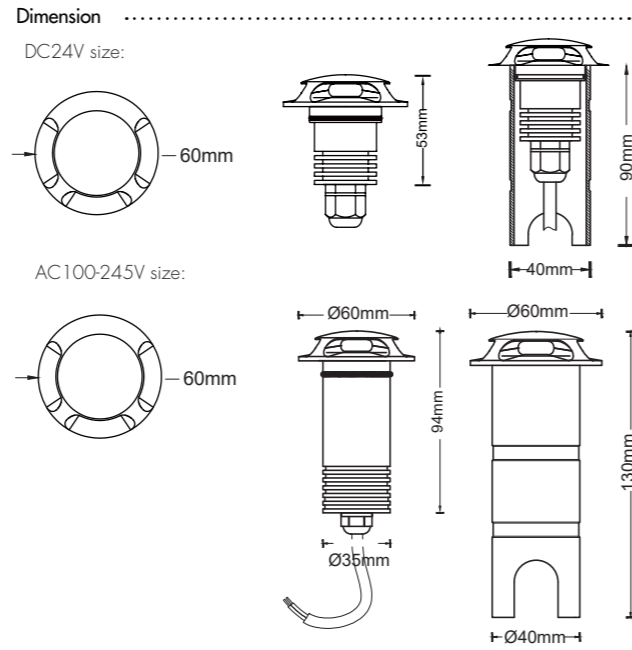

PLAYLITE® Ground Washer C/CH-3WAY-3B

PLAYLITE® Ground Washer C/CH-4WAY