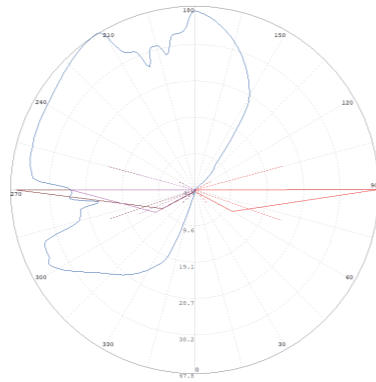

PLAYLITE® **Ground Washer C/CH-180D**

Light Distribution Curve (3000K, 180D)

Illumination Picture (180D)

PLAYLITE® **Ground Washer C/CH-1WAY**

Light Distribution Curve (3000K, 1 WAY)

Illumination Picture (1 WAY)