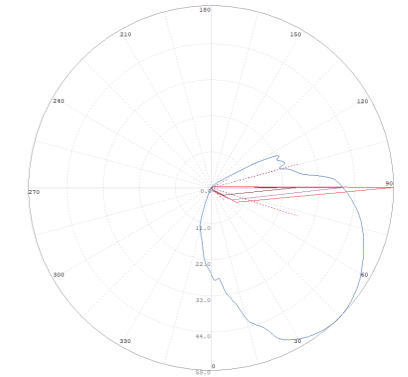

PLAYLITE® **Ground Washer C/CH-180D**

Light Distribution Curve (3000K, 180D)

Illumination Picture (180D)

PLAYLITE® **Ground Washer C/CH-1WAY**

Light Distribution Curve (3000K, 1 WAY)

Illumination Picture (1 WAY)

CE RoHS IP67 IK10

3 Years Warranty

Parameter

General Data	
Item No.	DC24V: UL-1006-0300-C-180D / AC100-245V: UL-1006-0300-CH-180D
Power	3 watts +10%
LED type	10PCS LUMILEDS 2835 SMD LED
Luminous flux	75 lm+10% with cover (200lm+10% tested without cover)
CCT	2700K/3000K/4000K/5700K/6500K
CRI	80+
Beam angle	180°
Dimension	DC24V: Ø60 x 53 (mm) Diameter x Height AC100-245V: Ø60 x 94 (mm) Diameter x Height
Cut out	Ø40mm
Net weight	0.55 kgs
Warranty	3 years
Certifications	CE, RoHS
Electrical Data	
Input voltage	DC24V for C version, AC100-245V for CH version
Insulation class	Class III
Cable	1PC 1M H05RN-F 2 or 3*1mm ² rubber cable
Driver	constant current driver DC24V input or AC100-245V
Construction Data	
IP rating	IP67 Waterproof
IK rating	IK10
Housing	Aluminium
Protection finishing	Passivated in dark grey
Trim	SS 316
Loading capacity	300 kgs
Cable Gland	PG7
Gasket	Silicone gasket
Accessories	
Mounting Sleeve	Aluminium tube for ground recessed mounting
Clip	Optional clip for wall or deck recessed mounting
Packaging	
Inner box size	145*115*75 mm
Carton size	46*37*17.5 cm (18PCS/CTN)