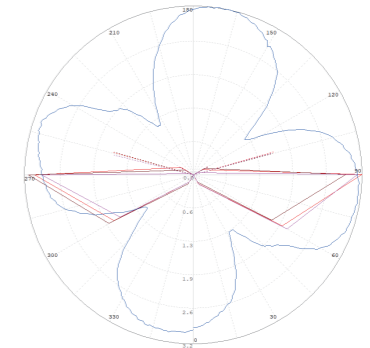

Light Distribution Curve (3000K,3 WAY)

Illumination Picture (3 WAY)

Parameter	
General Data	
Item No.	DC24V: UL-1006-0300-C(2) / AC100-245V: UL-1006-0300-CH(2)
Power	3 watts +10%
LED type	10PCS LUMILEDS 2835 SMD LED
Luminous flux	100 lm+10% with cover (200lm+10% tested without cover)
CCT	2700K/3000K/4000K/5700K/6500K
CRI	80+
Beam angle	2 way
Dimension	DC24V: Ø60 x 53 (mm) Diameter x Height AC100-245V: Ø60 x 94 (mm) Diameter x Height
Cut out	Ø40mm
Net weight	0.51 kgs
Warranty	3 years
Certifications	CE, RoHS
Electrical Data	
Input voltage	DC24V for C version, AC100-245V for CH version
Insulation class	Class III
Cable	1PC 1M H05RN-F 2 or 3*1mm ² rubber cable
Driver	constant current driver DC24V input or AC100-245V
Construction Data	
IP rating	IP67 Waterproof
IK rating	IK10
Housing	Aluminium
Protection finishing	Passivated in dark grey
Trim	SS 316
Loading capacity	300 kgs
Cable Gland	PG7
Gasket	Silicone gasket
Accessories	
Mounting Sleeve	Aluminium tube for ground recessed mounting
Clip	Optional clip for wall or deck recessed mounting
Packaging	
Inner box size	145*115*75 mm
Carton size	46*37*17.5 cm (18PCS/CTN)

PLAYLITE® Ground Washer C/CH-3WAY-3B

PLAYLITE® Ground Washer C/CH-4WAY

Light Distribution Curve (3000K, 3 WAY)

Illumination Picture (3 WAY)

Light Distribution Curve (3000K,4 WAY)

Illumination Picture (4 WAY)