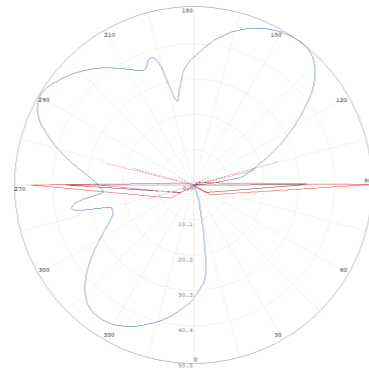

Light Distribution Curve (3000K, 3 WAY) .....