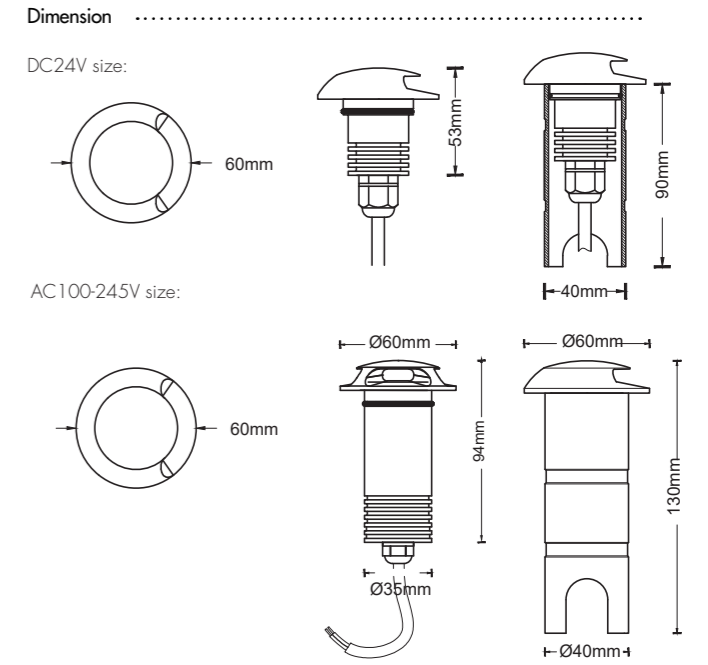

PLAYLITE® **Ground Washer C/CH-1WAY**