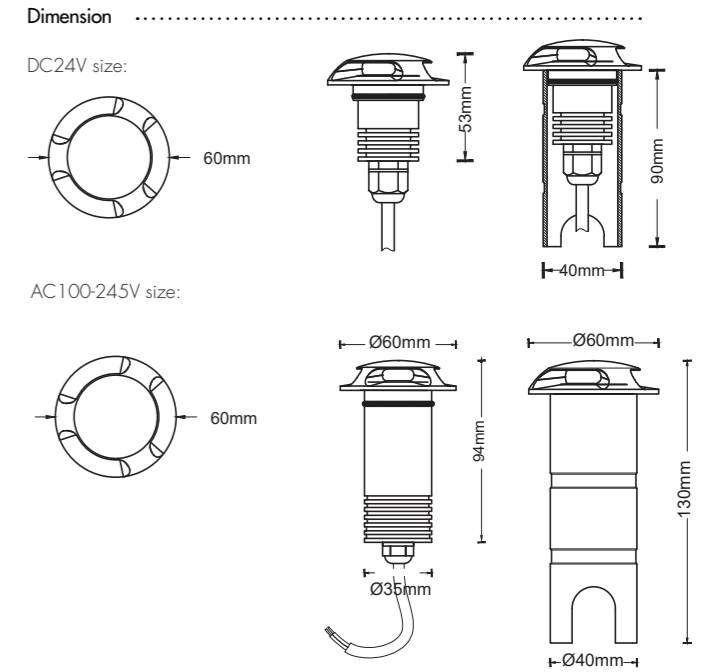

PLAYLITE® Ground Washer C/CH-2WAY

PLAYLITE® Ground Washer C/CH-3WAY-3A