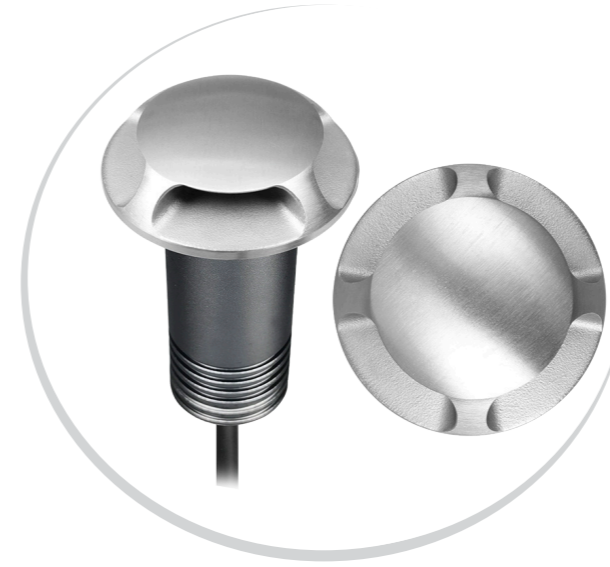

With clip , recessed in the wall or deck.

Light can reach around 20 cm distance

LED attached to the side directly for more lumen output

IP67 lamp body

With mounting sleeve ,recessed in ground.

IP67 waterproof

Parameter	
General Data	
Item No.	DC24V: UL-1006-0300-C(3A) / AC100-245V: UL-1006-0300-CH(3A)
Power	3 watts +10%
LED type	10PCS LUMILEDS 2835 SMD LED
Luminous flux	110 lm+10% with cover (200lm+10% tested without cover)
CCT	2700K/3000K/4000K/5700K/6500K
CRI	80+
Beam angle	3 way
Dimension	DC24V: Ø60 x 53 (mm) Diameter x Height AC100-245V: Ø60 x 94 (mm) Diameter x Height
Cut out	Ø40mm
Net weight	0.51 kgs
Warranty	3 years
Certifications	CE, RoHS
Electrical Data	
Input voltage	DC24V for C version, AC100-245V for CH version
Insulation class	Class III
Cable	1PC 1M H05RN-F 2 or 3*1mm ² rubber cable
Driver	constant current driver DC24V input or AC100-245V
Construction Data	
IP rating	IP67 Waterproof
IK rating	IK10
Housing	Aluminium
Protection finishing	Passivated in dark grey
Trim	SS 316
Loading capacity	300 kgs
Cable Gland	PG7
Gasket	Silicone gasket
Accessories	
Mounting Sleeve	Aluminium tube for ground recessed mounting
Clip	Optional clip for wall or deck recessed mounting
Packaging	
Inner box size	145*115*75 mm
Carton size	46*37*17.5 cm (18 PCS/CTN)

PLAYLITE® Ground Washer C/CH-3WAY-3B

PLAYLITE® Ground Washer C/CH-4WAY

Light Distribution Curve (3000K, 3 WAY)

Illumination Picture (3 WAY)

Light Distribution Curve (3000K,4 WAY)

Illumination Picture (4 WAY)