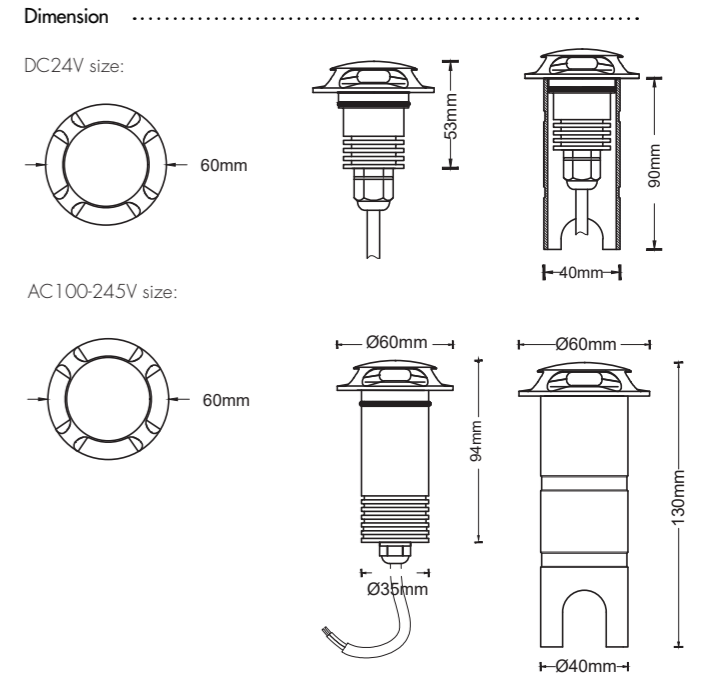

PLAYLITE® Ground Washer C/CH-3WAY-3B

PLAYLITE® Ground Washer C/CH-4WAY

Illumination Picture (3 WAY) .....

CE RoHS IP67 IK10
3 Years Warranty

CE RoHS IP67 IK10
3 Years Warranty

Parameter .....

General Data	
Item No.	DC24V: UL-1006-0300-C(3B)/ AC100-245V: UL-1006-0300-CH(3B)
Power	3 watts +10%
LED type	10PCS LUMILEDS 2835 SMD LED
Luminous flux	100 lm+10% with cover (200lm+10% tested without cover)
CCT	2700K/3000K/4000K/5700K/6500K
CRI	80+
Beam angle	3 way
Dimension	DC24V: Ø60 x 53 (mm) Diameter x Height AC100-245V: Ø60 x 94 (mm) Diameter x Height
Cut out	Ø40mm
Net weight	0.53 kgs
Warranty	3 years
Certifications	CE, RoHS
Electrical Data	
Input voltage	DC24V for C version, AC100-245V for CH version
Insulation class	Class III
Cable	1PC 1M H05RN-F 2 or 3*1mm² rubber cable
Driver	constant current driver DC24V input or AC100-245V
Construction Data	
IP rating	IP67 Waterproof
IK rating	IK10
Housing	Aluminium
Protection finishing	Passivated in dark grey
Trim	SS 316
Loading capacity	300 kgs
Cable Gland	PG7
Gasket	Silicone gasket
Accessories	
Mounting Sleeve	Aluminium tube for ground recessed mounting
Clip	Optional clip for wall or deck recessed mounting
Packaging	
Inner box size	145*115*75 mm
Carton size	46*37*17.5 cm (18PCS/CTN)

Parameter .....