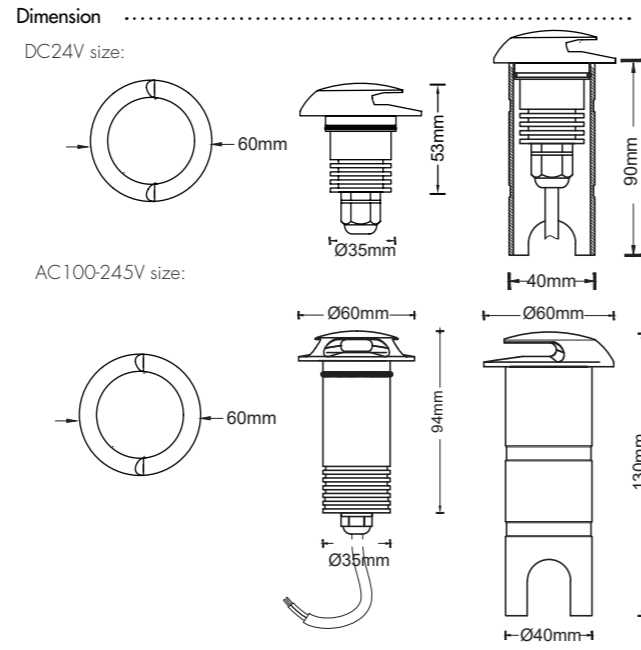

PLAYLITE® **Ground Washer C/CH-180D**