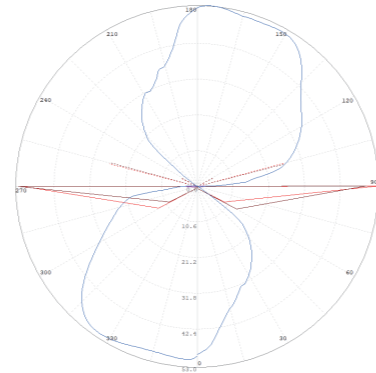

CE RoHS IP67 IK10

3 Years Warranty

Light Distribution Curve (3000K, 2 WAY) .....