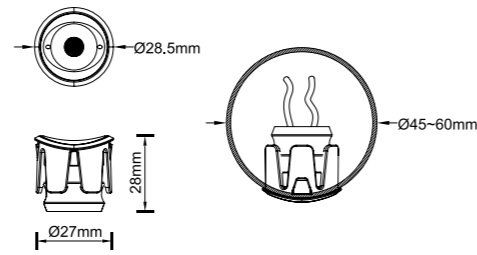

Dimension

Light Distribution Curve (3000K,70°)

Lux distance Curve (3000K,70°)

Illumination Picture (70°)

CE RoHS COMPLIANT IP67 IK06

3 Years Warranty

Parameter

General Data	
Item No.	Stainless steel housing: Dt-1014-0100-C-304 / Aluminium housing: Dt-1014-0100-C-6063
Power	1.4 Watts +10%
LED type	1 PC CREE XPE LED
Luminous flux	90 lm +10%
CCT	2700K, 3000K, 4000K, 6000K
CRI	80+
Beam angle	70° symmetrical beam
Dimension	with clips: 28.5 x 28 (mm) / Without clips: 24.5 x 28 (mm) Diameter x Height
Cut out	27 mm
Net weight	0.048kgs
Warranty	3 years
Certifications	CE, RoHS
Electrical Data	
Input voltage	DC 12V- DC24V
Insulation class	Class III
Cable	1PC teon cable 0.25M 2*0.3mm square
Driver	Low constant voltage input, constant current output for LED
Construction Data	
IP rating	IP67 Waterproof
IK rating	IK06
Housing	Stainless steel 304 housing or Aluminium housing
Protection finishing	SS304 or anodizing for Aluminium
Trim	Stainless steel 304 housing or Aluminium housing
Glass	/
Loading capacity	/
Cable Gland	/
Gasket	O-ring PMQ silicone seal
Accessories	
Terminal	PC spring for recessed installation
Base	SS304 clip for taking off the fixture from the handrail
Packaging	
Inner box size	60*60*40 mm
Carton size	32.5*26*22 cm (100PCS / carton)