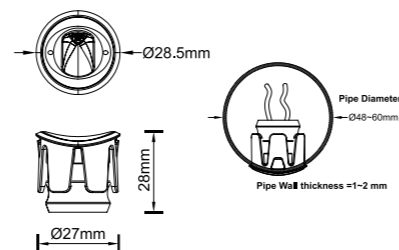

Dimension .....

Light Distribution Curve (3000K, 30°x60°) .....