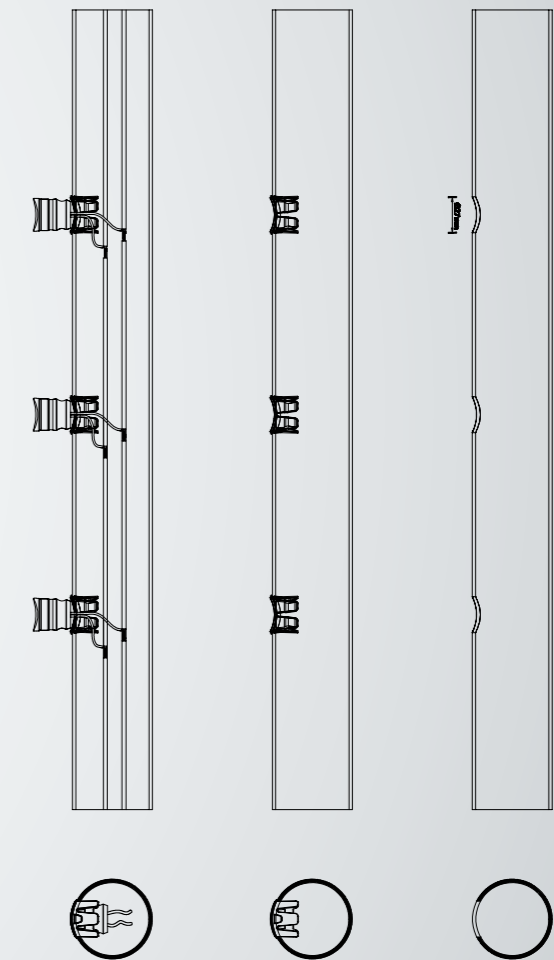

Specialized in Exterior LED Lighting

LED HANDRAIL LIGHTS SERIES

Products Features

These products are designed with stainless steel 316 housing, optics PMMA reflector with wonderful light output, silicone gasket and silicone glue for waterproof IP67 and high quality CREE LED.

The handrail light DL-1014-0100-A is suitable for standard handrail with $\varnothing 48\sim 60\text{mm}$, and wall thickness of 1~2mm for a $\varnothing 27\text{mm}$ hole, and With PC spring for fast recessed installation.

These handrail lights can be easily and fast retrofitted into existing handrail

These products are with CE, RoHS certifications, and the SAA, PSE, UL or ETL certifications will be available in the coming future.

Application

These lights are widely used in the exterior or interior handrail in multiple places, such handrail at the house, handrail in the metro, handrail in the gallery, handrail for the stair etc.

SSS 316

3 Years Warranty

CE IP67 IK06