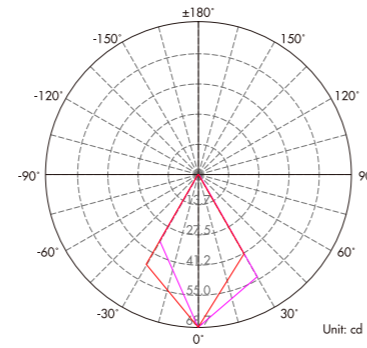

Dimension

Light Distribution Curve (3000K,70°)

Lux distance Curve (3000K,70°)

Illumination Picture (70°)

CE RoHS COMPLIANT IP67 IK06

3 Years Warranty

Parameter

General Data	
Item No.	Stainless steel housing: Dt-1014-0100-C-304 / Aluminium housing: Dt-1014-0100-C-6063
Power	1.4 Watts +10%
LED type	1 PC CREE XPE LED
Luminous flux	90 lm +10%
CCT	2700K, 3000K, 4000K, 6000K
CRI	80+
Beam angle	70° symmetrical beam
Dimension	with clips: 28.5 x 28 (mm) / Without clips: 24.5 x 28 (mm) Diameter x Height
Cut out	27 mm
Net weight	0.048kgs
Warranty	3 years
Certifications	CE, RoHS
Electrical Data	
Input voltage	DC 12V- DC24V
Insulation class	Class III
Cable	1PC teon cable 0.25M 2*0.3mm square
Driver	Low constant voltage input, constant current output for LED
Construction Data	
IP rating	IP67 Waterproof
IK rating	IK06
Housing	Stainless steel 304 housing or Aluminium housing
Protection finishing	SS304 or anodizing for Aluminium
Trim	Stainless steel 304 housing or Aluminium housing
Glass	/
Loading capacity	/
Cable Gland	/
Gasket	O-ring PMQ silicone seal
Accessories	
Terminal	PC spring for recessed installation
Base	SS304 clip for taking off the fixture from the handrail
Packaging	
Inner box size	60*60*40 mm
Carton size	32.5*26*22 cm (100PCS / carton)