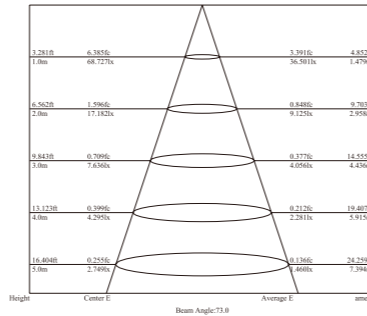

Lux distance Curve (3000K,70°) .....