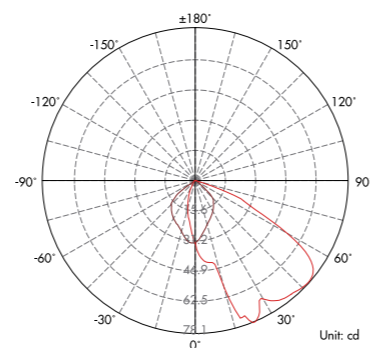

SSS 316

3 Years Warranty

CE  IP67 IK06

Dimension

Light Distribution Curve (3000K, 30°x60°)

Lux distance Curve (3000K, 30°x60°)

3.281ft	3.003ft	2.117ft	3.726ft
1.0m	32.32lx	22.790lx	1.136m
6.562ft	0.751lx	0.529lx	7.453ft
2.0m	8.080lx	5.698lx	2.272m
9.843ft	0.334lx	0.235lx	11.179ft
3.0m	3.591lx	2.532lx	3.407m
13.123ft	0.188lx	0.132lx	14.906ft
4.0m	2.020lx	1.424lx	4.543m
16.404ft	0.120lx	0.085lx	18.632ft
5.0m	1.293lx	0.912lx	5.679m

Dimension

Light Distribution Curve (3000K,70°)

Lux distance Curve (3000K,70°)

Illumination Picture (70°)

CE RoHS COMPLIANT IP67 IK06

3 Years Warranty

Parameter

General Data	
Item No.	Stainless steel housing: Dt-1014-0100-C-304 / Aluminium housing: Dt-1014-0100-C-6063
Power	1.4 Watts +10%
LED type	1 PC CREE XPE LED
Luminous flux	90 lm +10%
CCT	2700K, 3000K, 4000K, 6000K
CRI	80+
Beam angle	70° symmetrical beam
Dimension	with clips: 28.5 x 28 (mm) / Without clips: 24.5 x 28 (mm) Diameter x Height
Cut out	27 mm
Net weight	0.048kgs
Warranty	3 years
Certifications	CE, RoHS
Electrical Data	
Input voltage	DC 12V- DC24V
Insulation class	Class III
Cable	1PC teon cable 0.25M 2*0.3mm square
Driver	Low constant voltage input, constant current output for LED
Construction Data	
IP rating	IP67 Waterproof
IK rating	IK06
Housing	Stainless steel 304 housing or Aluminium housing
Protection finishing	SS304 or anodizing for Aluminium
Trim	Stainless steel 304 housing or Aluminium housing
Glass	/
Loading capacity	/
Cable Gland	/
Gasket	O-ring PMQ silicone seal
Accessories	
Terminal	PC spring for recessed installation
Base	SS304 clip for taking off the fixture from the handrail
Packaging	
Inner box size	60*60*40 mm
Carton size	32.5*26*22 cm (100PCS / carton)