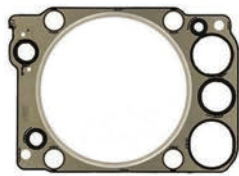

OEM:5410161320