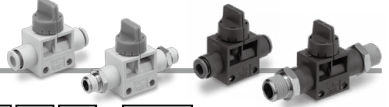

Finger Valve **VHK-A Series**

How to Order

Standard type VHK **2** A — **02S** — **02S** [] [] []

Flame resistant type VHK **2** A R — **04F** — **04F** [] [] [] **• Made to order**

Valve model

2	2-port valve
3	3-port valve

Flame resistant type

04F	ø4
06F	ø6
08F	ø8
10F	ø10
12F	ø12
M5	M5 x 0.8
01S	R 1/8
02S	R 1/4
03S	R 3/8
04S	R 1/2

1(P) port size

04F	ø4
06F	ø6
08F	ø8
10F	ø10
12F	ø12
M5	M5 x 0.8
01S	R 1/8
02S	R 1/4
03S	R 3/8
04S	R 1/2

2(A) port size

04F	ø4
06F	ø6
08F	ø8
10F	ø10
12F	ø12
M5	M5 x 0.8
01S	R 1/8
02S	R 1/4
03S	R 3/8
04S	R 1/2

Bracket

Nil	None
L	With L-bracket

Flame resistant cover

Nil	None
C	With cover (For One-touch fitting only)

Knob color

Nil (Standard)	2-port valve	Gray
R (Option)	3-port valve	Blue
	2-port valve	Red
	3-port valve	Red

* Bracket and screws are attached.

Standard Type

1(P): One-touch fitting
2(A): One-touch fitting