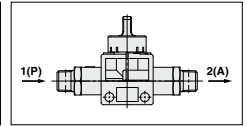

2(A) port size

04F	ø4
06F	ø6
08F	ø8
10F	ø10
12F	ø12
M5	M5 x 0.8
01S	R 1/8
02S	R 1/4
03S	R 3/8
04S	R 1/2

Bracket

Nil	None
L	With L-bracket

Flame resistant cover

Nil	None
C	With cover (For One-touch fitting only)

Knob color

Nil (Standard)	2-port valve	Gray
R (Option)	3-port valve	Blue
	2-port valve	Red
	3-port valve	Red

* Bracket and screws are attached.

Standard Type

1(P): One-touch fitting
2(A): One-touch fitting

		2(A)	Applicable tubing O.D. (mm)				
		1(P)	ø4	ø6	ø8	ø10	ø12
Applicable tubing O.D. (mm)	ø4	●					
	ø6	●	●				
	ø8		●	●			
	ø10			●	●		
	ø12					●	●

1(P): Male thread
2(A): One-touch fitting

		2(A)	Applicable tubing O.D. (mm)				
		1(P)	ø4	ø6	ø8	ø10	ø12
Port size R	M5	●	●				
	1/8	●	●	●			
	1/4		●	●	●		
	3/8			●	●	●	
	1/2					●	●

1(P): One-touch fitting
2(A): Male thread

		2(A)	Port size R				
		1(P)	M5	1/8	1/4	3/8	1/2
Applicable tubing O.D. (mm)	ø4	●	●				
	ø6	●	●	●	●		
	ø8		●	●	●	●	
	ø10			●	●	●	●
	ø12				●	●	●

1(P): Male thread
2(A): Male thread