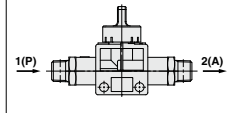

		2(A)	Applicable tubing O.D. (mm)				
		1(P)	ø4	ø6	ø8	ø10	ø12
Applicable tubing O.D. (mm)	ø4	●					
	ø6	●	●				
	ø8		●	●			
	ø10			●	●		
	ø12					●	●

1(P): Male thread
2(A): One-touch fitting

		2(A)	Applicable tubing O.D. (mm)				
		1(P)	ø4	ø6	ø8	ø10	ø12
Port size R	M5	●	●				
	1/8	●	●	●			
	1/4		●	●	●		
	3/8			●	●	●	
	1/2					●	●

1(P): One-touch fitting
2(A): Male thread

		2(A)	Port size R				
		1(P)	M5	1/8	1/4	3/8	1/2
Applicable tubing O.D. (mm)	ø4	●	●				
	ø6	●	●	●	●		
	ø8		●	●	●	●	
	ø10			●	●	●	●
	ø12				●	●	●

1(P): Male thread
2(A): Male thread

		2(A)	Port size R				
		1(P)	M5	1/8	1/4	3/8	1/2
Port size R	M5	●					
	1/8	●	●				
	1/4		●	●			
	3/8			●	●		
	1/2					●	●

Flame Resistant Type (UL-94 Standard V-0 equivalent)

1(P): One-touch fitting
2(A): One-touch fitting

		2(A)	Applicable tubing O.D. (mm)				
		1(P)	ø4	ø6	ø8	ø10	ø12
Applicable tubing O.D. (mm)	ø4	●					
	ø6		●				
	ø8			●			
	ø10				●		
	ø12						●

1(P): Male thread
2(A): Male thread

		2(A)	Port size R			
		1(P)	1/8	1/4	3/8	1/2
Port size R	1/8	●				
	1/4		●			
	3/8			●		
	1/2				●	
						●