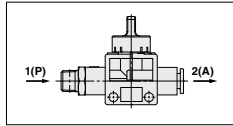

2(A) port size

04F	ø4
06F	ø6
08F	ø8
10F	ø10
12F	ø12
M5	M5 x 0.8
01S	R 1/8
02S	R 1/4
03S	R 3/8
04S	R 1/2

Bracket

Nil	None
L	With L-bracket

Flame resistant cover

Nil	None
C	With cover (For One-touch fitting only)

Knob color

Nil (Standard)	2-port valve	Gray
R (Option)	3-port valve	Blue
	2-port valve	Red
	3-port valve	Red

* Bracket and screws are attached.

Standard Type

1(P): One-touch fitting
2(A): One-touch fitting

		2(A)	Applicable tubing O.D. (mm)				
		1(P)	ø4	ø6	ø8	ø10	ø12
Applicable tubing O.D. (mm)	ø4	●					
	ø6	●	●				
	ø8		●	●			
	ø10			●	●		
	ø12					●	●

1(P): Male thread
2(A): One-touch fitting

		2(A)	Applicable tubing O.D. (mm)				
		1(P)	ø4	ø6	ø8	ø10	ø12
Port size R	M5	●	●				
	1/8	●	●	●			
	1/4		●	●	●		
	3/8			●	●	●	
	1/2					●	●

1(P): One-touch fitting
2(A): Male thread

		2(A)	Port size R				
		1(P)	M5	1/8	1/4	3/8	1/2
Applicable tubing O.D. (mm)	ø4	●	●				
	ø6	●	●	●	●		
	ø8		●	●	●	●	
	ø10			●	●	●	●
	ø12				●	●	●

1(P): Male thread
2(A): Male thread