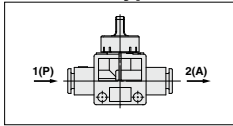

2(A) port size

04F	ø4
06F	ø6
08F	ø8
10F	ø10
12F	ø12
M5	M5 x 0.8
01S	R 1/8
02S	R 1/4
03S	R 3/8
04S	R 1/2

Bracket

Nil	None
L	With L-bracket

Flame resistant cover

Nil	None
C	With cover (For One-touch fitting only)

Knob color

Nil (Standard)	2-port valve	Gray
R (Option)	3-port valve	Blue
	2-port valve	Red
	3-port valve	Red

* Bracket and screws are attached.

Standard Type

1(P): One-touch fitting
2(A): One-touch fitting

		2(A)	Applicable tubing O.D. (mm)				
		1(P)	ø4	ø6	ø8	ø10	ø12
Applicable tubing O.D. (mm)	ø4	●					
	ø6	●	●				
	ø8		●	●			
	ø10			●	●		
	ø12					●	●

1(P): Male thread
2(A): One-touch fitting

		2(A)	Applicable tubing O.D. (mm)				
		1(P)	ø4	ø6	ø8	ø10	ø12
Port size R	M5	●	●				
	1/8	●	●	●			
	1/4		●	●	●		
	3/8			●	●	●	
	1/2					●	●

1(P): One-touch fitting
2(A): Male thread

		2(A)	Port size R				
		1(P)	M5	1/8	1/4	3/8	1/2
Applicable tubing O.D. (mm)	ø4	●	●				
	ø6	●	●	●	●		
	ø8		●	●	●	●	
	ø10			●	●	●	●
	ø12				●	●	●

1(P): Male thread
2(A): Male thread