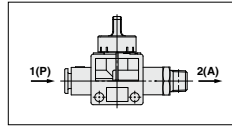

2(A) port size

04F	ø4
06F	ø6
08F	ø8
10F	ø10
12F	ø12
M5	M5 x 0.8
01S	R 1/8
02S	R 1/4
03S	R 3/8
04S	R 1/2

Bracket

Nil	None
L	With L-bracket

Flame resistant cover

Nil	None
C	With cover (For One-touch fitting only)

Knob color

Nil (Standard)	2-port valve	Gray
R (Option)	3-port valve	Blue
	2-port valve	Red
	3-port valve	Red

* Bracket and screws are attached.

Standard Type

1(P): One-touch fitting
2(A): One-touch fitting

		2(A)	Applicable tubing O.D. (mm)				
		1(P)	ø4	ø6	ø8	ø10	ø12
Applicable tubing O.D. (mm)	ø4	●					
	ø6	●	●				
	ø8		●	●			
	ø10			●	●		
	ø12					●	●

1(P): Male thread
2(A): One-touch fitting

		2(A)	Applicable tubing O.D. (mm)				
		1(P)	ø4	ø6	ø8	ø10	ø12
Port size R	M5	●	●				
	1/8	●	●	●			
	1/4		●	●	●		
	3/8			●	●	●	
	1/2					●	●

1(P): One-touch fitting
2(A): Male thread

		2(A)	Port size R				
		1(P)	M5	1/8	1/4	3/8	1/2
Applicable tubing O.D. (mm)	ø4	●	●				
	ø6	●	●	●	●		
	ø8		●	●	●	●	
	ø10			●	●	●	●
	ø12				●	●	●

1(P): Male thread
2(A): Male thread