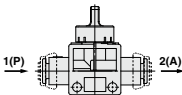

Knob color

Nil (Standard)	2-port valve	Gray
R (Option)	3-port valve	Blue
	2-port valve	Red
	3-port valve	Red

* Bracket and screws are attached.

Standard Type

1(P): One-touch fitting
2(A): One-touch fitting

		2(A)	Applicable tubing O.D. (mm)				
		1(P)	ø4	ø6	ø8	ø10	ø12
Applicable tubing O.D. (mm)	ø4	●					
	ø6	●	●				
	ø8		●	●			
	ø10			●	●		
	ø12					●	●

1(P): Male thread
2(A): One-touch fitting

		2(A)	Applicable tubing O.D. (mm)				
		1(P)	ø4	ø6	ø8	ø10	ø12
Port size R	M5	●	●				
	1/8	●	●	●			
	1/4		●	●	●		
	3/8			●	●	●	
	1/2					●	●

1(P): One-touch fitting
2(A): Male thread

		2(A)	Port size R				
		1(P)	M5	1/8	1/4	3/8	1/2
Applicable tubing O.D. (mm)	ø4	●	●				
	ø6	●	●	●	●		
	ø8		●	●	●	●	
	ø10			●	●	●	●
	ø12				●	●	●

1(P): Male thread
2(A): Male thread

		2(A)	Port size R				
		1(P)	M5	1/8	1/4	3/8	1/2
Port size R	M5	●					
	1/8	●	●				
	1/4		●	●			
	3/8			●	●		
	1/2					●	●

Flame Resistant Type (UL-94 Standard V-0 equivalent)

1(P): One-touch fitting
2(A): One-touch fitting