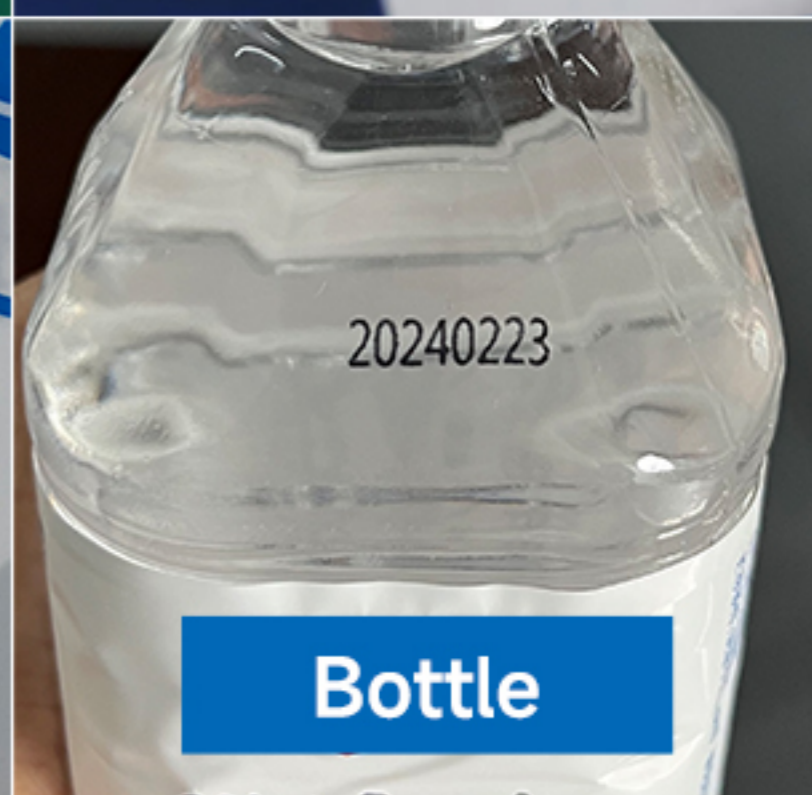

Nonwovens

Sponge

Glass

Fruits

Plastic Bag

Bottle

Font Effect Display

PRODUCTION DATE: 2021/09/10
Valid date: 2022/09/10