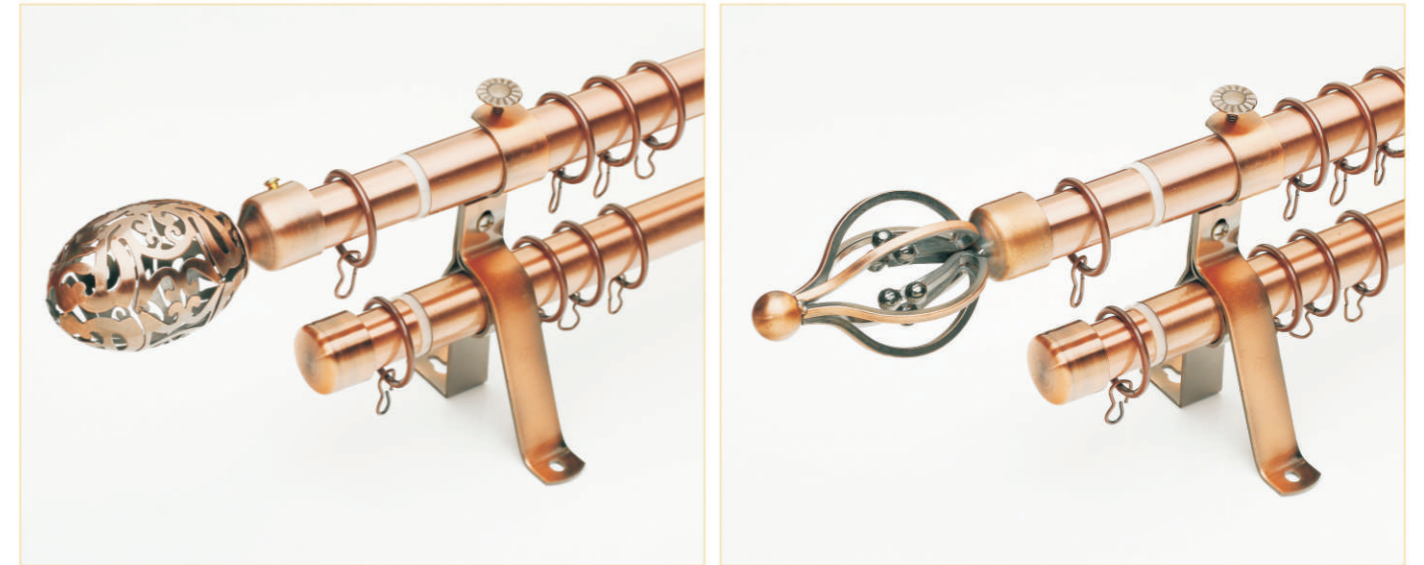

57-58

窗帘夹系列  
CURTAIN  
CLIP SERIES

59-62

**PVC 精装**

PVC hardcover  
CURTAIN POLE EXTENDABLE

Standard Size:

- 70-120cm(28"-48")
- 120-210cm(28"-84")
- 160-300cm(66"-120")
- 210-400cm(84"-156")

Single pole 单杆

**PVC 精装**

PVC hardcover  
CURTAIN POLE EXTENDABLE

Standard Size:

- 70-120cm(28"-48")
- 120-210cm(28"-84")
- 160-300cm(66"-120")
- 210-400cm(84"-156")

Double pole 双杆

▪ 红古帐篷头  
Red antique copper :2024-20

▪ 青古帐篷头  
Antique brass :2024-20