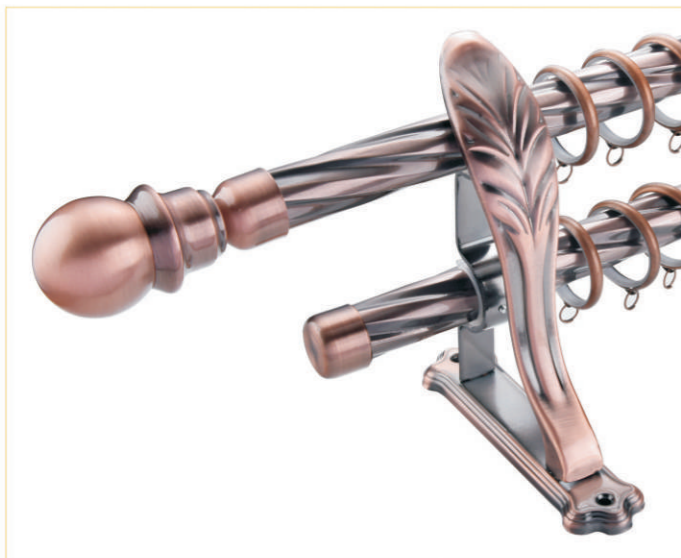

57-58

窗帘夹系列  
CURTAIN  
CLIP SERIES

59-62

**PVC 精装**

PVC hardcover  
CURTAIN POLE EXTENDABLE

Standard Size:

- 70-120cm(28"-48")
- 120-210cm(28"-84")
- 160-300cm(66"-120")
- 210-400cm(84"-156")

Single pole 单杆

**PVC 精装**

PVC hardcover  
CURTAIN POLE EXTENDABLE

Standard Size:

- 70-120cm(28"-48")
- 120-210cm(28"-84")
- 160-300cm(66"-120")
- 210-400cm(84"-156")

Double pole 双杆

▪ 红古帐篷头  
Red antique copper :2024-20

▪ 青古帐篷头  
Antique brass :2024-20