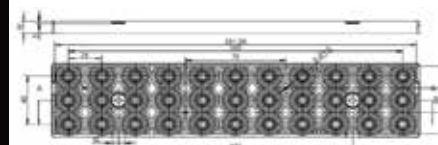

Z H A G A
Regular Member

MN	1.01.6811
PN	HK-286@10-30-3030-22-1g-33
尺寸	286X61X10
LED	3030, 2835
角度	30°

透镜材料: PC

应用: 线性灯

闪电-星空-33 IN 1-60 (PC)

Z H A G A
Regular Member

MN	1.01.6812
PN	HK-286@10-60-3030-22-1g-33
尺寸	286X61X10
LED	3030, 2835
角度	60°