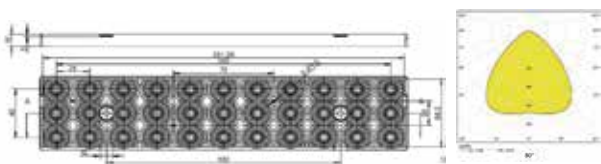

闪电-星空-33 IN 1-90 (PC)

MN	1.01.6813
PN	HK-286@10-90-3030-22-1g-33
尺寸	286X61X10
LED	3030, 2835
角度	90° (等照度)

透镜材料: PC

应用: 线性灯