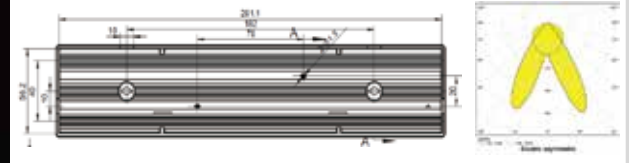

Lightning-Starry-3 IN 1-Double asymmetric (PC)

MN	1.01.6827
PN	HK-286@10-70X100-3030-20-1g-3
Dimension	286X61X10
LED	3030, 2835
FWHM	70°X100°
LENS: PC	
Linear Light