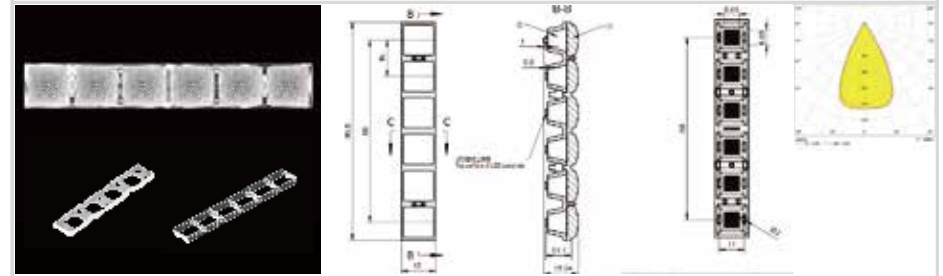

Firefly-Starry-15-6 IN 1-60 (2x3030)

MN	1.01.33752_2K
PN	HK-YH XK-96@17-60-2X3030-#0-1g-6_ASM_2K
Dimension	95.8x15x17.6
LED	3030, 3535
FWHM	60°
LENS: PMMA Reflector:Vaccum Aluminum Plating PC	
6 IN 1 Holder-1 (1.07.33801) 6 IN 1 Holder-2 (1.07.44370) 6 IN 1 Louver (1.07.33803)