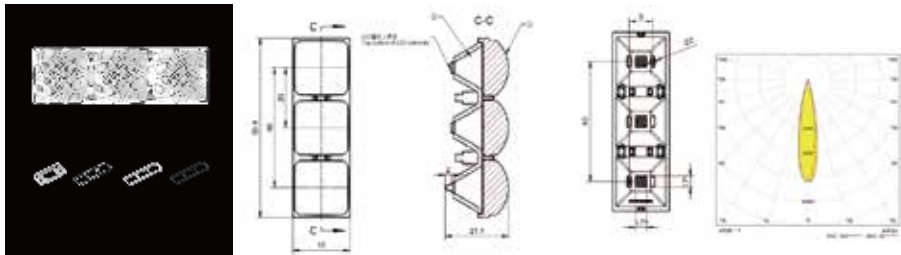

Firefly-Starry-19-3 IN 1-20

MN	1.01.33859
PN	HK-YHXK-60@21-20-3030-#0-1g-3_ASM-F
Dimension	59.8x19x21.1
LED	3030, 3535
FWHM	20°
LENS: PMMA Reflector:Vaccum Aluminum Plating PC	
3 IN 1 Holder-1 (1.07.43945) 3 IN 1 Holder-2 (1.07.54599) 3 IN 1 Louver (1.07.44046)