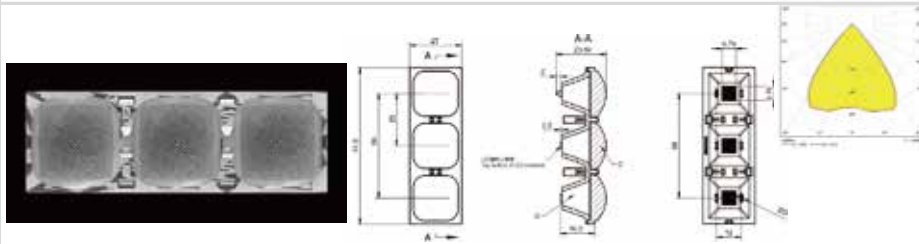

Firefly-Starry-25-3 IN 1-80

MN	1.01.44393
PN	HK-YH XK-75@22-80-4X3030-#0-1-3_ASM
Dimension	25x74.8x21.8
LED	3030
FWHM	80°
LENS: PMMA Reflector:Vaccum Aluminum Plating PC	
3 IN 1 Holder (1.07.44397)