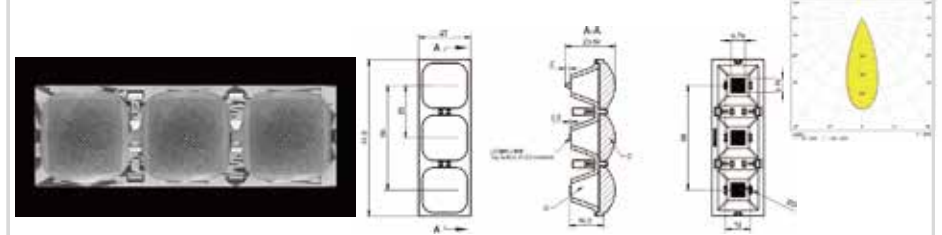

Firefly-Starry-25-3 IN 1-40

MN	1.01.44392
PN	HK-YH XK-75@24-40-4X3030-#0-1-3_ASM
Dimension	25x74.8x23.9
LED	3030
FWHM	40°
LENS: PMMA Reflector:Vaccum Aluminum Plating PC	
2 IN 1 Holder (1.07.44397)