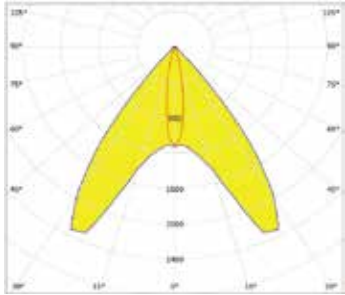

FIREFLY SERIES

Recommended application

—— Supermarket Shelves
(with double asymmetric film)