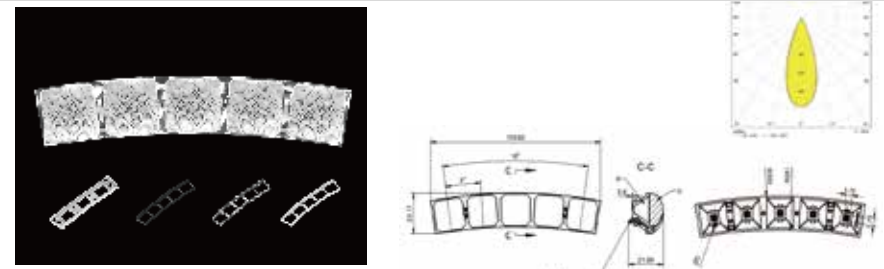

Firefly-Starry-19-5 IN 1-R400-40

MN	1.01.44179
PN	HK-YHXK-104@21-40-3030-#0-1g-5_ASM
Dimension	104.09x19x21.1
LED	3030, 3535
FWHM	40°
LENS: PMMA Reflector:Vaccum Aluminum Plating PC	
5 IN 1 Holder-1 (1.07.44180) 5 IN 1 Holder-2 (1.07.54599) 5 IN 1 Louver (1.07.44181)