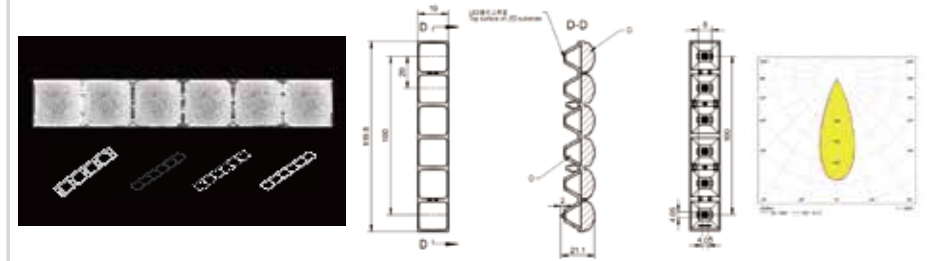

Firefly-Starry-19-6 IN 1-40

MN	1.01.43999
PN	HK-YH XK-120@21-40-3030-#0-1g-6_AS
Dimension	119.8x19x21.1
LED	3030, 3535
FWHM	40°
LENS: PMMA Reflector:Vaccum Aluminum Plating PC	
6 IN 1 Holder-1 (1.07.44000) 6 IN 1 Holder-2 (1.07.54599) 6 IN 1 Louver (1.07.44001)