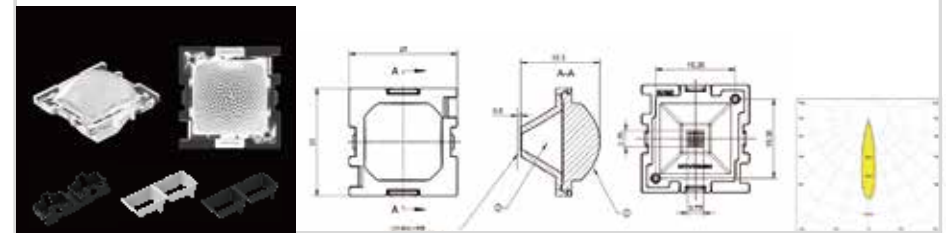

Firefly-Starry-30G-2 IN 1-20

MN	1.01.33766
PN	HK-YHXK-25@19-20-3030-#0-1g-1_ASM-F
Dimension	25x25x18.3
LED	3030, 3535
FWHM	20°
LENS: PMMA Reflector:Vaccum Aluminum Plating PC	
2 IN 1 Holder (1.07.33788) 2 IN 1 Louver (1.07.33787)