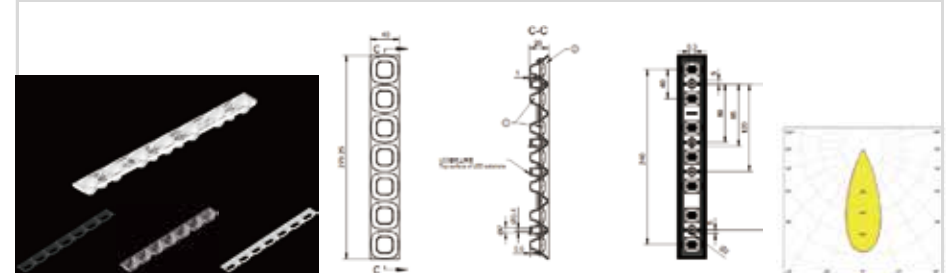

Firefly-Starry-40G-7 IN 1-40

MN	1.01.44268
PN	HK-YHXK-270@23-40-4X3030-#0-1g-7_ASM
Dimension	270x30x23
LED	3030, 3535
FWHM	40°
LENS: PMMA Reflector:Vaccum Aluminum Plating PC	
7 IN 1 Louver (1.07.44086)