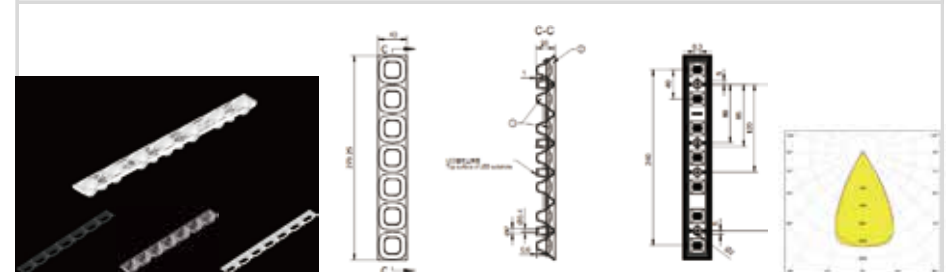

Firefly-Starry-40G-7 IN 1-60

MN	1.01.44225
PN	HK-YHXK-270@23-60-4X3030-#0-1g-7_ASM
Dimension	270x30x23.09
LED	3030, 3535
FWHM	60°
LENS: PMMA Reflector:Vaccum Aluminum Plating PC	
7 IN 1 Louver (1.07.44086)