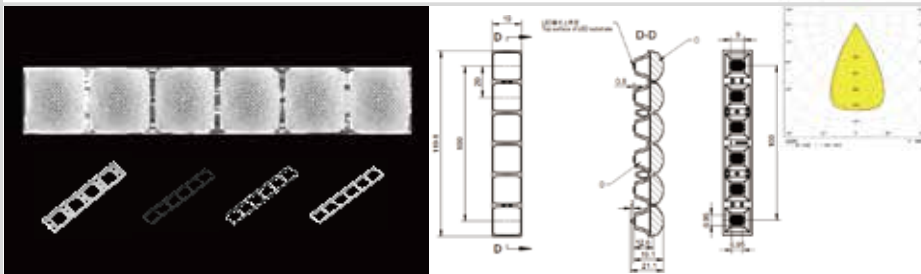

Firefly-Starry-9-6 IN 1-60 (2x3030)

MN	1.01.44004_2K
PN	HK-YH XK-120@21-60-3030-#0-1g-6_ASM_2K
Dimension	119.8x19x21.1
LED	3030, 3535
FWHM	60°
LENS: PMMA Reflector:Vaccum Aluminum Plating PC	
6 IN 1 Holder-1 (1.07.44000) 6 IN 1 Holder-2 (1.07.54599) 6 IN 1 Louver (1.07.44001)	

Firefly-Starry-25

- ✓ Ultra low glare
- ✓ High CBCP
- ✓ Mix CCT RGB