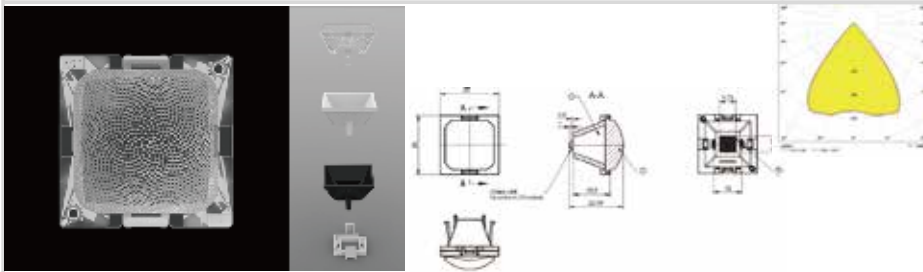

Firefly-Starry-40G-1 IN 1-80

MN	1.01.54440
PN	HK-YHXK-25@21-80-4X3030-#0-1g-1_ASM
Dimension	25x25x20.8
LED	3030
FWHM	80°
LENS: PMMA	
Reflector:Vaccum Aluminum Plating PC