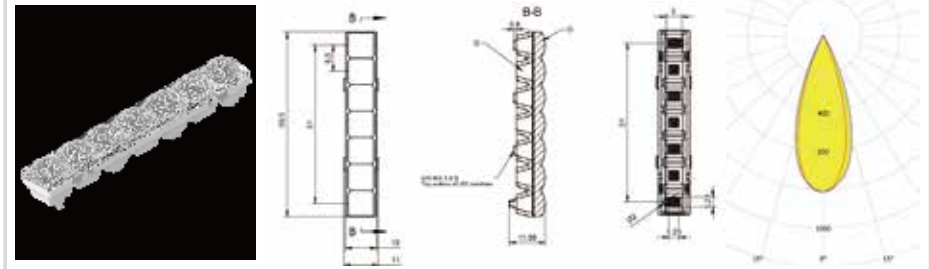

Firefly-Starry-10-7 IN 1-45

MN	1.01.43968
PN	HK-YHXK-59@12-45-3030-#0-1g-7_ASM
Dimension	59.3X11X11.59
LED	3030
FWHM	45°
LENS: PMMA	
Reflector: Vacuum Aluminum Plating PC