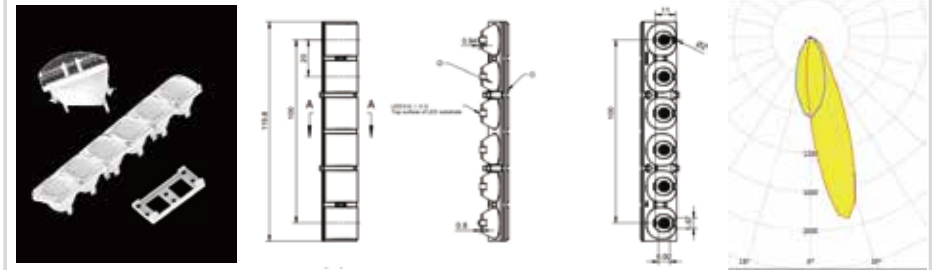

Firefly-Starry-19-6 IN 1-Washing

MN	1.01.44115
PN	HK-YH XK-120@17-XQ-3030-#0-1g-6_ASM
Dimension	119.8x19x16.29
LED	3030, 3535
FWHM	washing
LENS: PMMA Reflector:Vaccum Aluminum Plating PC	
6 IN 1 Holder (1.07.44131)