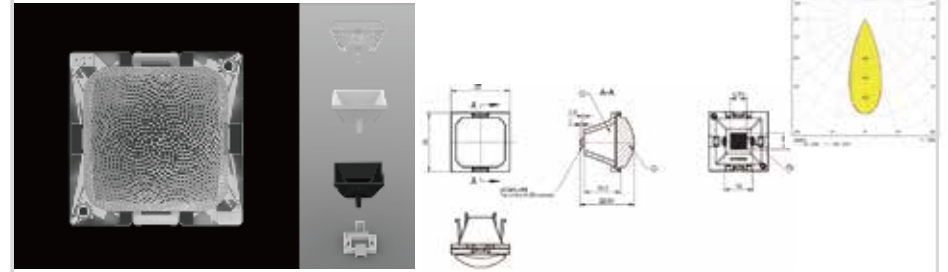

Firefly-Starry-50G-1 IN 1-40

MN	1.01.54441
PN	HK-YHXK-25@23-40-4X3030-#0-1g-1_ASM
Dimension	25x25x22.9
LED	3030
FWHM	40°
LENS: PMMA	
Reflector:Vaccum Aluminum Plating PC	

Firefly-Starry-50G

- ✓ Ultra low glare
- ✓ High CBCP
- ✓ Mix CCT RGB

Application: Commercial lighting ,Smart home lighting ,Museum lighting ,Office lighting ,Supermarket & Warehouse lighting