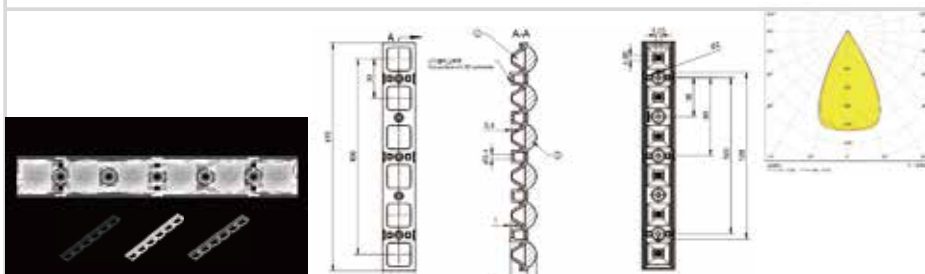

Firefly-Starry-30G-6 IN 1-60

MN	1.01.44206
PN	HK-YHXK-175@20-60-3030-#0-1g-6_ASM
Dimension	175x25x20.1
LED	3030, 3535
FWHM	60°
LENS: PMMA Reflector:Vaccum Aluminum Plating PC	
6 IN 1 Louver (1.01.44227)