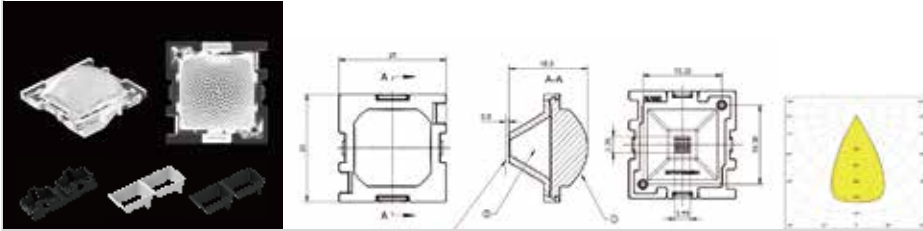

Firefly-Starry-30G-2 IN 1-60

MN	1.01.33867
PN	HK-YHXK-25@19-60-3030-#0-1g-1_ASM
Dimension	25x25x18.3
LED	3030, 3535
FWHM	60°
LENS: PMMA Reflector:Vaccum Aluminum Plating PC	
2 IN 1 Holder (1.07.33788) 2 IN 1 Louver (1.07.33787)