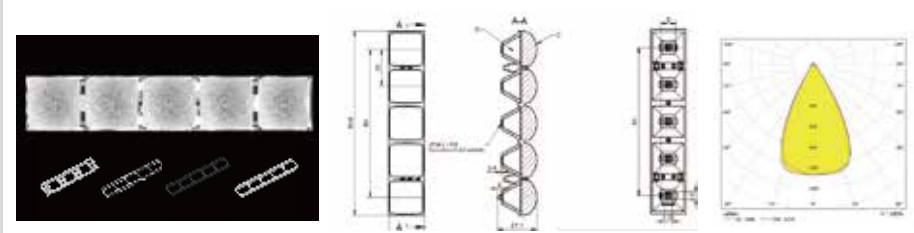

Firefly-Starry-19-5 IN 1-60

MN	1.02.33746
PN	HK-YHXK-100@20-60-3030-#0-1g-5_ASM
Dimension	99.8x19x21.1
LED	3030, 3535
FWHM	60°
LENS: PMMA Reflector:Vaccum Aluminum Plating PC	
5 IN 1 Holder-1 (1.07.33760) 5 IN 1 Holder-2 (1.07.54599) 5 IN 1 Louver (1.07.33852)