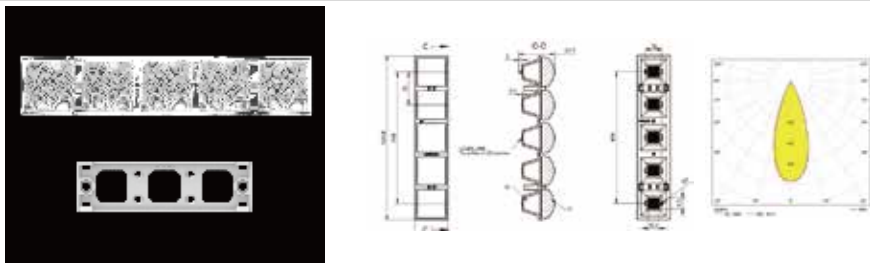

Firefly-Starry-25-5 IN 1-40

MN	1.01.44019
PN	HK-YH XK-125@27-40-4X3030-#0-1g-5_ASM
Dimension	124.8x25x26.5
LED	3030, 3535
FWHM	40°
LENS: PMMA Reflector:Vaccum Aluminum Plating PC	
5 IN 1 Holder-1 (1.07.33833) 5 IN 1 Holder-2 (1.07.44397)