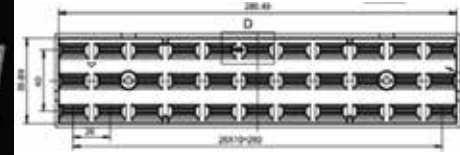

Lightning-Starry-33 IN 1-Asymmetric (PMMA)

MN	1.01.81468
PN	HK-286@08-32X76-2835-22-1g-33
Dimension	286X61X8
LED	3030, 2835
FWHM	40°X80°
LENS: PMMA	
Linear Light