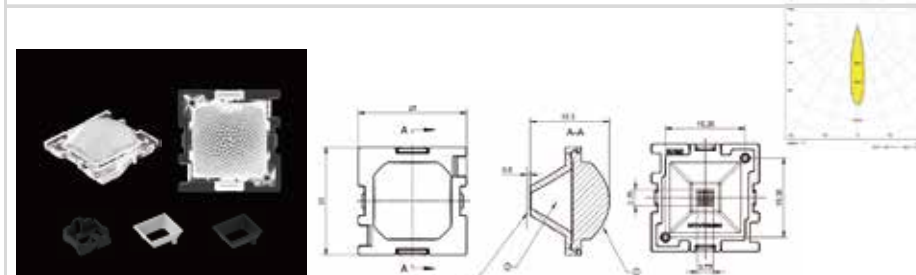

Firefly-Starry-30G-1 IN 1-20

MN	1.01.33766
PN	HK-YHXK-25@19-20-3030-#0-1g-1_ASM-F
Dimension	25x25x18.3
LED	3030, 3535
FWHM	20°
LENS: PMMA Reflector:Vaccum Aluminum Plating PC	
1 IN 1 Holder (1.07.33767) 1 IN 1 Louver (1.07.33777)