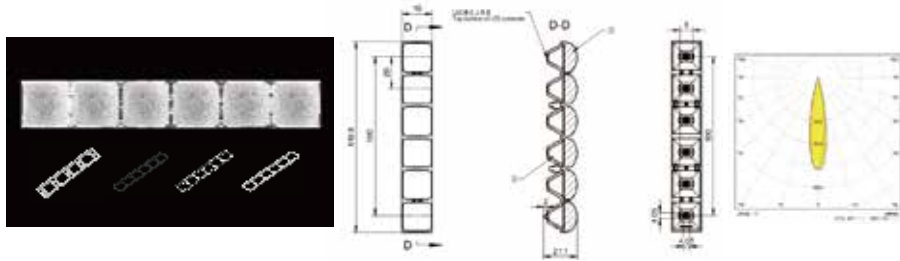

Firefly-Starry-19-6 IN 1-20

MN	1.01.43998
PN	HK-YH XK-120@21-20-3030-#0-1g-6_ASM-F
Dimension	119.8x19x21.1
LED	3030, 3535
FWHM	20°
LENS: PMMA Reflector:Vaccum Aluminum Plating PC	
6 IN 1 Holder-1 (1.07.44000) 6 IN 1 Holder-2 (1.07.54599) 6 IN 1 Louver (1.07.44001)