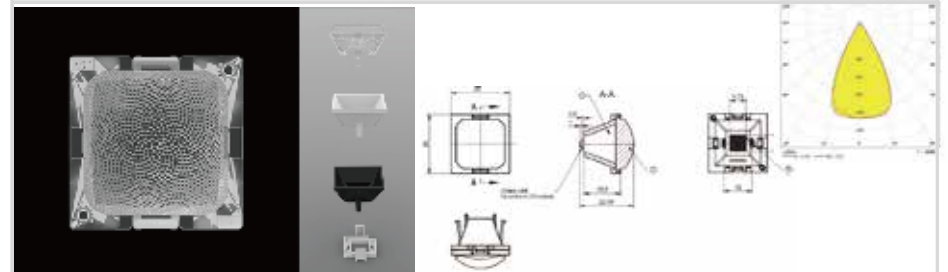

Firefly-Starry-50G-1 IN 1-60

MN	1.01.54442
PN	HK-YHXK-25@23-60-4X3030-#0-1g-1_ASM
Dimension	25x25x22.9
LED	3030
FWHM	60°
LENS: PMMA	
Reflector:Vaccum Aluminum Plating PC