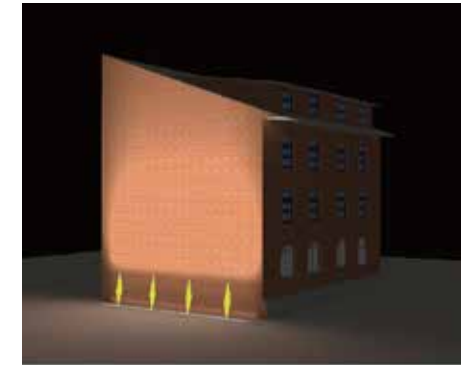

0.8M from the wall, tit 5