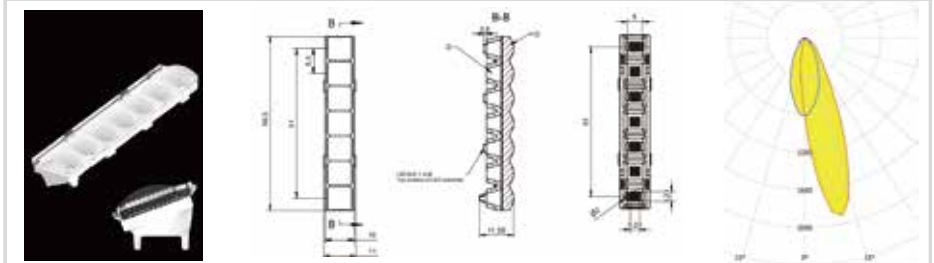

Firefly-Starry-10-7 IN 1-Washing

MN	1.01.44220
PN	HK-YHXK-59@09-XQ-3030-#0-1g-7_ASM
Dimension	59.3X11X11.59
LED	3030
FWHM	washing
LENS: PMMA	
Reflector:Vaccum Aluminum Plating PC