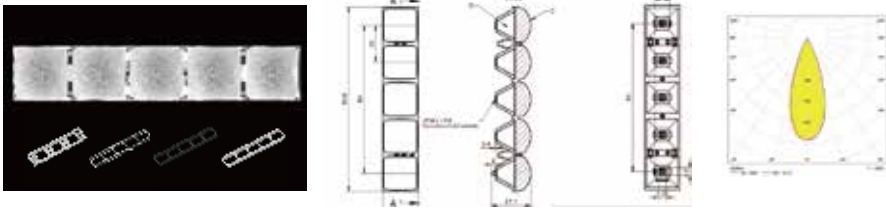

Firefly-Starry-19-5 IN 1-40

MN	1.02.33720
PN	HK-YHXK-100@18-40-3030-#0-1g-5_ASM
Dimension	99.8x19x21.1
LED	3030, 3535
FWHM	40°
LENS: PMMA Reflector:Vaccum Aluminum Plating PC	
5 IN 1 Holder-1 (1.07.33760) 5 IN 1 Holder-2 (1.07.54599) 5 IN 1 Louver (1.07.33852)