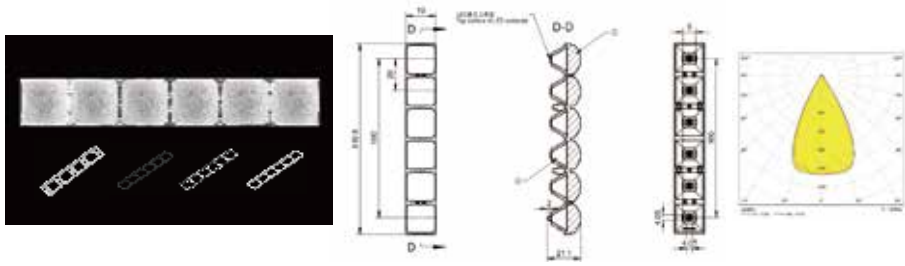

Firefly-Starry-19-6 IN 1-60

MN	1.01.44004
PN	HK-YH XK-120@21-60-3030-#0-1g-6_ASM
Dimension	119.8x19x21.1
LED	3030, 3535
FWHM	60°
LENS: PMMA Reflector:Vaccum Aluminum Plating PC	
6 IN 1 Holder-1 (1.07.44000) 6 IN 1 Holder-2 (1.07.54599) 6 IN 1 Louver (1.07.44001)