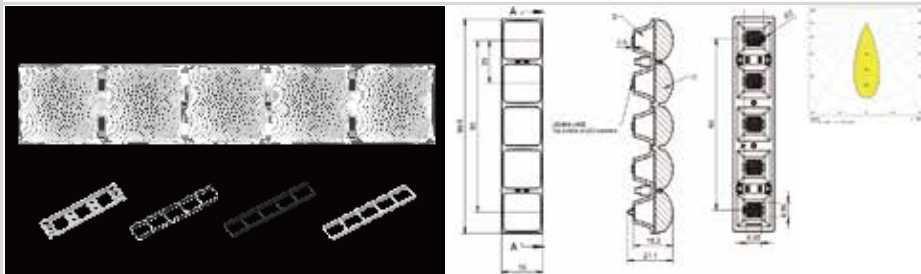

Firefly-Starry-19-5 IN 1-40 (2x3030)

MN	1.02.33720_2K
PN	HK-YHXK-100@18-40-2X3030-#0-1g-5_ASM_2K
Dimension	99.8x19x21.1
LED	2x3030, 2x3535
FWHM	40°
LENS: PMMA Reflector:Vaccum Aluminum Plating PC	
5 IN 1 Holder-1 (1.07.33760) 5 IN 1 Holder-2 (1.07.54599) 5 IN 1 Louver (1.07.33852)