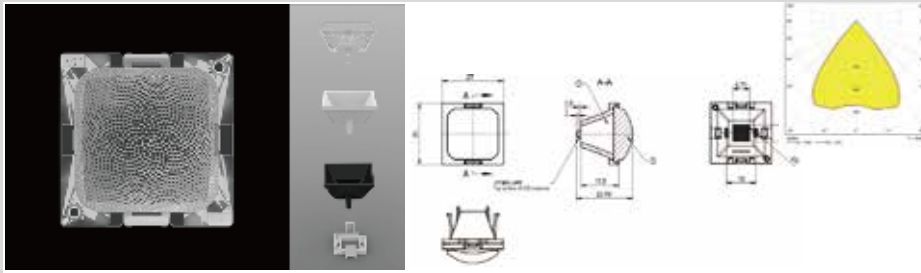

Firefly-Starry-50G-1 IN 1-80

MN	1.01.54440
PN	HK-YHXK-25@21-80-4X3030-#0-1g-1_ASM
Dimension	25x25x20.8
LED	3030
FWHM	80°
LENS: PMMA	
Reflector:Vaccum Aluminum Plating PC