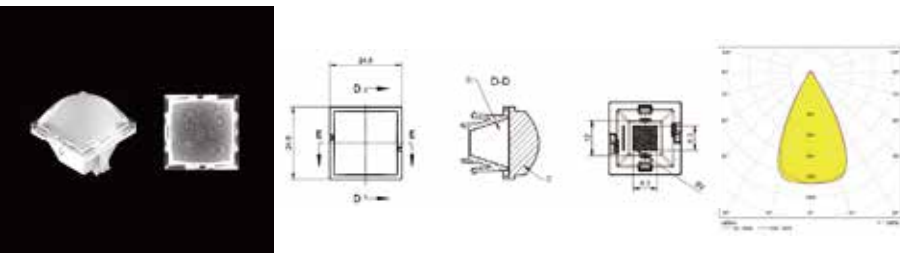

Firefly-Starry-25-1 IN 1-60

MN	1.01.54442
PN	HK-YHXK-25@23-60-4X3030-#0-1g-1 ASM
Dimension	25x25x23
LED	3030, 3535
FWHM	60°
LENS: PMMA Reflector:Vaccum Aluminum Plating PC	
1 IN 1 Holder (1.07.54443)