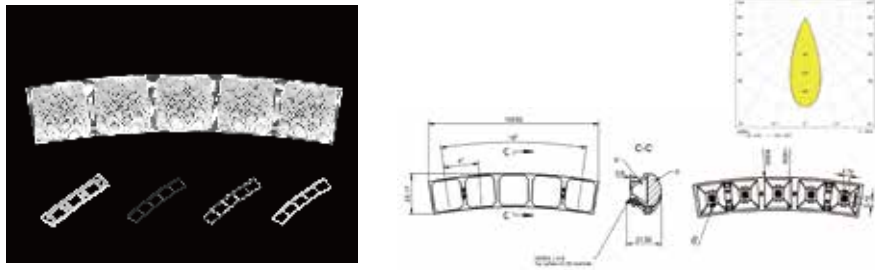

Firefly-Starry-19-5 IN 1-R300-40

MN	1.01.33823
PN	HK-YHXK-104@21-40-3030-#0-1g-5_ASM
Dimension	103.82X23.17X21.09
LED	3030, 3535
FWHM	40°
LENS: PMMA Reflector:Vaccum Aluminum Plating PC	
5 IN 1 Holder-1 (1.07.33824) 5 IN 1 Holder-2 (1.07.54599) 5 IN 1 Louver (1.07.33902)