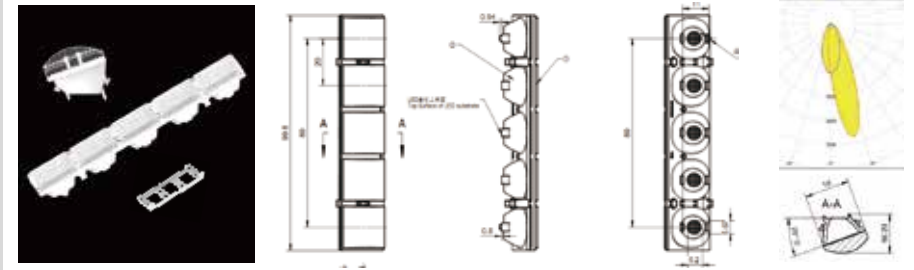

Firefly-Starry-19-5 IN 1-Washing

MN	1.01.44073
PN	HK-YHXK-100@17-XQ-3030-#0-1g-5_ASM-2
Dimension	99.8x19x16.29
LED	3030, 3535
FWHM	washing
LENS: PMMA Reflector:Vaccum Aluminum Plating PC	
5 IN1 Holder (1.07.44082)