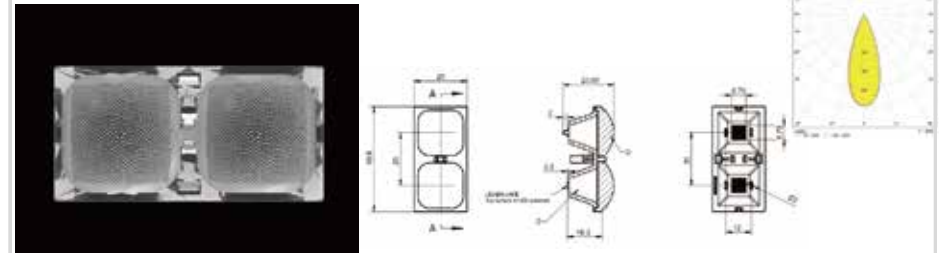

Firefly-Starry-25-2 IN 1-40

MN	1.01.44395
PN	HK-YHXK-50@24-40-4X3030-#0-1-2_ASM
Dimension	25x49.8x24.1
LED	3030
FWHM	40°
LENS: PMMA Reflector:Vaccum Aluminum Plating PC	
2 IN 1 Holder (1.07.44397)