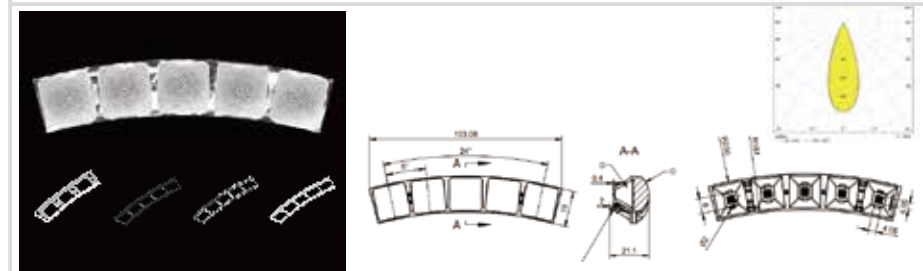

Firefly-Starry-19-5 IN 1-R200-40

MN	1.01.44153
PN	HK-YHXK-103@21-40-3030-#0-1g-5_ASM
Dimension	103.08x19x21.1
LED	3030, 3535
FWHM	40°
LENS: PMMA Reflector:Vaccum Aluminum Plating PC	
5 IN 1 Holder-1 (1.07.44154) 5 IN 1 Holder-2 (1.07.54599) 5 IN 1 Louver (1.07.44155)