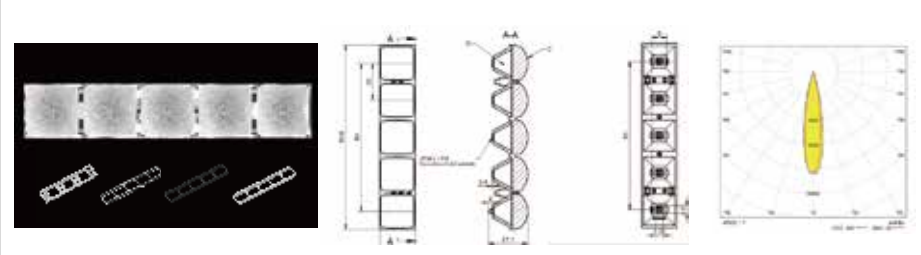

Firefly-Starry-19-5 IN 1-20

MN	1.02.33619
PN	HK-YHXK-100@20-20-3030-#0-1g-5_ASM
Dimension	99.8x19x21.1
LED	3030, 3535
FWHM	20°
LENS: PMMA Reflector:Vaccum Aluminum Plating PC	
5 IN 1 Holder-1 (1.07.33760) 5 IN 1 Holder-2 (1.07.54599) 5 IN 1 Louver (1.07.33852)