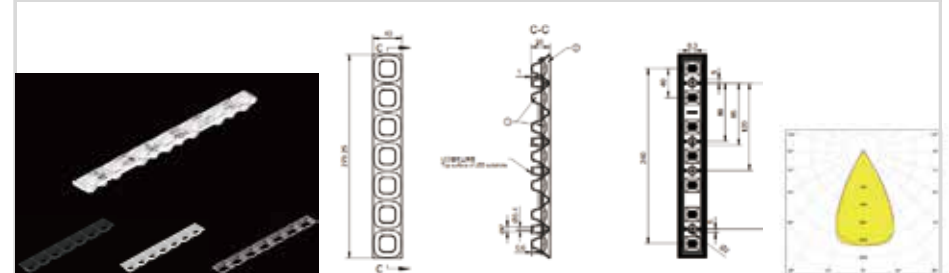

Firefly-Starry-50G-7 IN 1-60

MN	1.01.44225
PN	HK-YHXK-270@23-60-4X3030-#0-1g-7_ASM
Dimension	270x30x23.09
LED	3030, 3535
FWHM	60°
LENS: PMMA Reflector:Vaccum Aluminum Plating PC	
7 IN 1 Louver (1.07.44175)