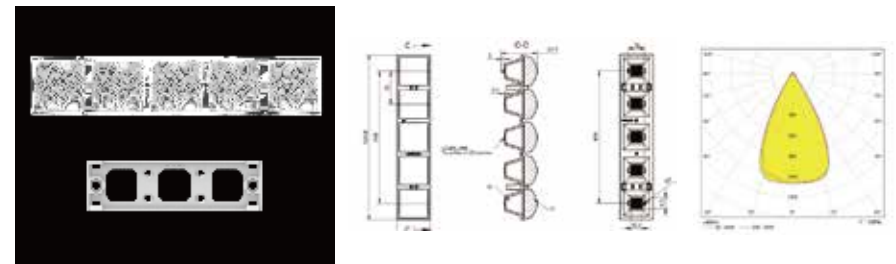

Firefly-Starry-25-5 IN 1-60

MN	1.01.33832
PN	HK-YH XK-125@27-60-4X3030-#0-1g-5_ASM
Dimension	124.8x25x26.5
LED	3030, 3535
FWHM	60°
LENS: PMMA Reflector:Vaccum Aluminum Plating PC	
5 IN 1 Holder-1 (1.07.33833) 5 IN 1 Holder-2 (1.07.44397)