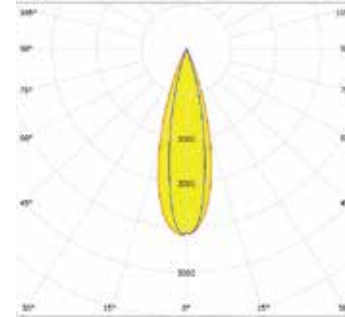

## Recommended application

—— Supermarket Shelves  
(with double asymmetric film)

—— Indoor double asymmetric lighting  
(with double asymmetric film)

—— Office lighting  
20°+30° linear film

—— Outdoor wall washing lighting  
(with single asymmetric)