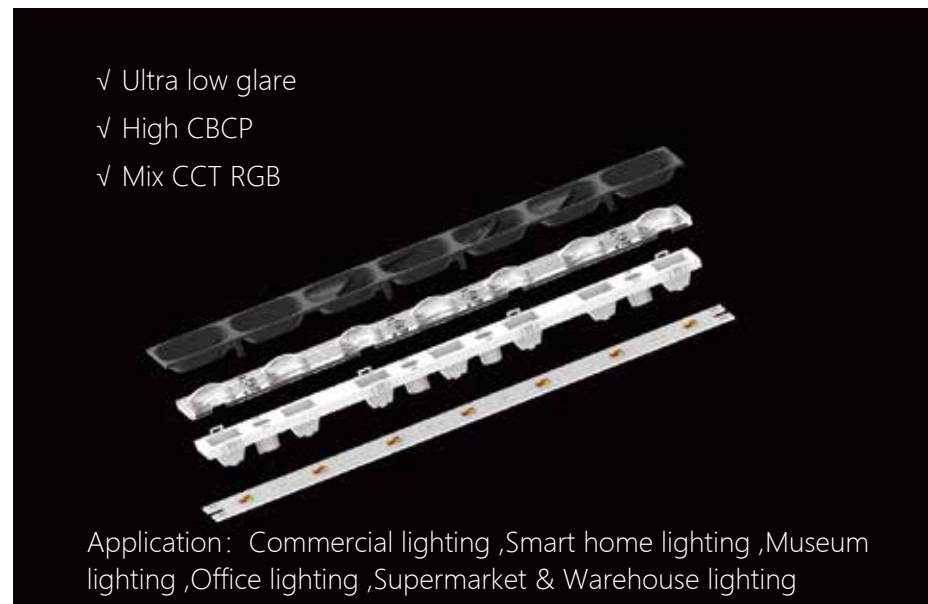

Application: Commercial lighting ,Smart home lighting ,Museum lighting ,Office lighting ,Supermarket & Warehouse lighting