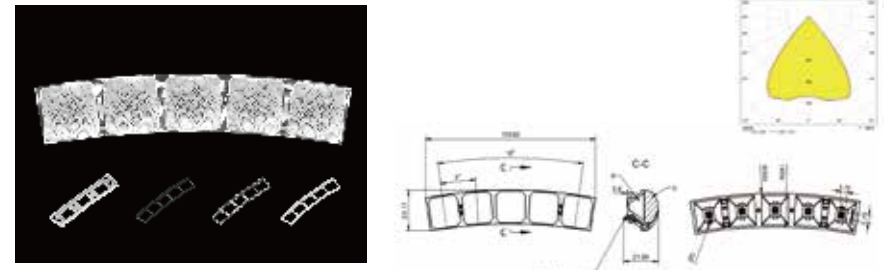

Firefly-Starry-19-5 IN 1-R300-80

MN	1.01.44319
PN	HK-YHXK-104@18-80-3030-#0-1g-5_ASM
Dimension	103.82X23.17X21.09
LED	3030, 3535
FWHM	80°
LENS: PMMA Reflector:Vaccum Aluminum Plating PC	
5 IN 1 Holder-1 (1.07.33824) 5 IN 1 Holder-2 (1.07.54599) 5 IN 1 Louver (1.07.33902)