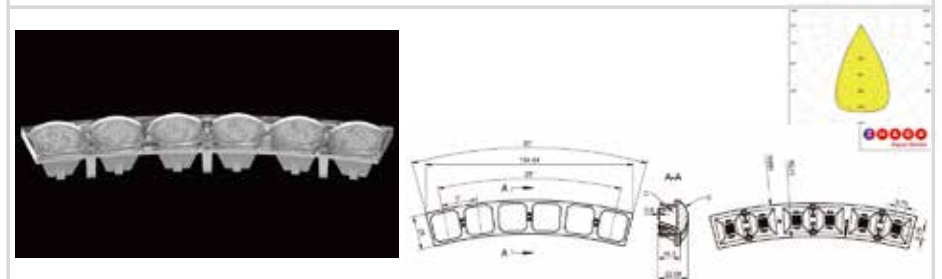

Firefly-Starry-25-6 IN 1-R300-60

MN	1.01.54571
PN	HK-YH XK-155@22-60-4X3030-#0-1g-6_ASM
Dimension	1154.84x25x22.08
LED	3030
FWHM	60°
LENS: PMMA Reflector:Vaccum Aluminum Plating PC	
6 IN 1 Holder (1.07.44397)