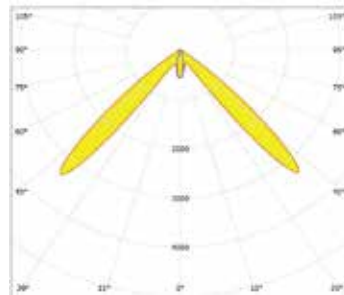

—— Indoor double asymmetric lighting
(with double asymmetric film)