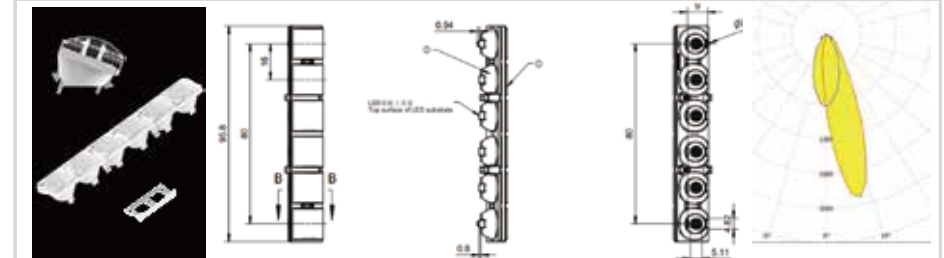

Firefly-Starry-15-6 IN 1-Washing

MN	1.01.44138
PN	HK-YHXK-96@13-XQ-3030-#0-1g-6_ASM
Dimension	95.8x15x12.92
LED	3030, 3535
FWHM	washing
LENS: PMMA	Reflector:Vaccum Aluminum Plating PC