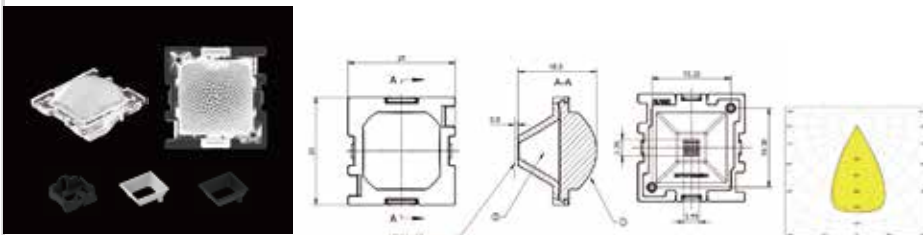

Firefly-Starry-30G-1 IN 1-60

MN	1.01.33867
PN	HK-YHXK-25@19-60-3030-#0-1g-1_ASM
Dimension	25x25x18.3
LED	3030, 3535
FWHM	60°
LENS: PMMA Reflector:Vaccum Aluminum Plating PC	
1 IN 1 Holder (1.07.33767) 1 IN 1 Louver (1.07.33777)