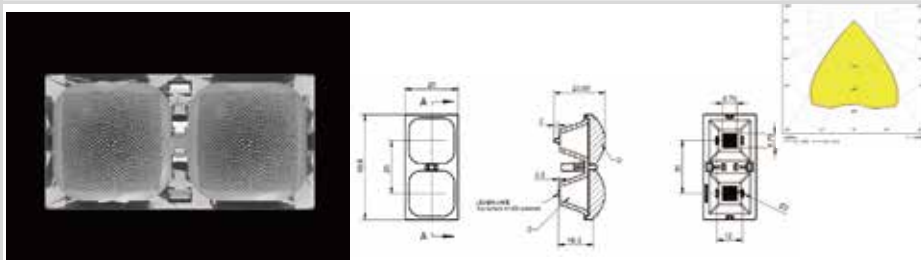

Firefly-Starry-25-2 IN 1-80

MN	1.01.44396
PN	HK-YH XK-50@22-80-4X3030-#0-1-2_ASM
Dimension	25x49.8x21.8
LED	3030
FWHM	80°
LENS: PMMA Reflector:Vaccum Aluminum Plating PC	
2 IN 1 Holder (1.07.44397)