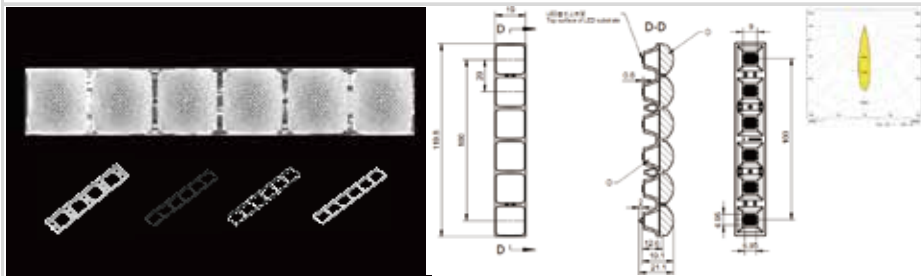

Firefly-Starry-19-6 IN 1-20 (5050)

MN	1.01.43998_2K
PN	HK-YH XK-120@21-20-3030-#0-1g-6_ASM-F_2K
Dimension	119.8x19x21.1
LED	5050
FWHM	20°
LENS: PMMA Reflector:Vaccum Aluminum Plating PC	
6 IN 1 Holder-1 (1.07.44000) 6 IN 1 Holder-2 (1.07.54599) 6 IN 1 Louver (1.07.44001)