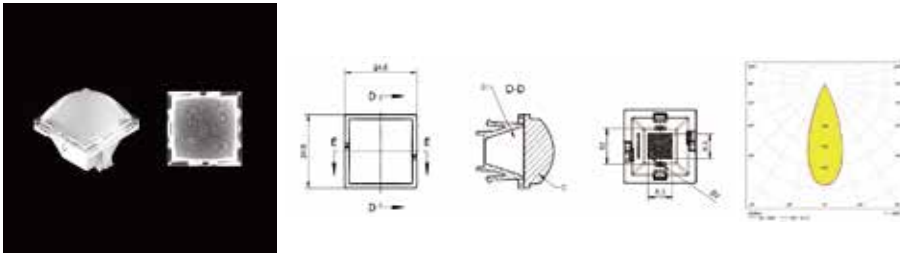

Firefly-Starry-25-1 IN 1-40

MN	1.01.44026
PN	HK-YHXK-25@27-40-4X3030-#0-1g-1_ASM
Dimension	24.8x24.8x26.5
LED	3030, 3535
FWHM	40°
LENS: PMMA Reflector:Vaccum Aluminum Plating PC	
1 IN 1 Holder (1.07.54443)