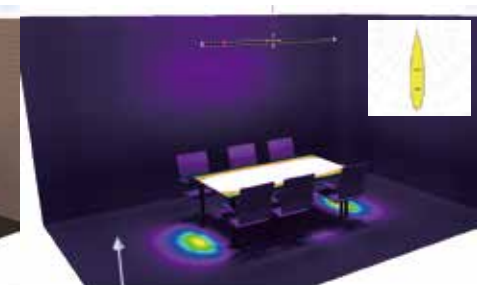

## Recommended application

— Outdoor wall washing

0.3M from the wall, tit 0

0.8M from the wall, tit 5

— Office

Spread the light gathering evenly on the tabletop