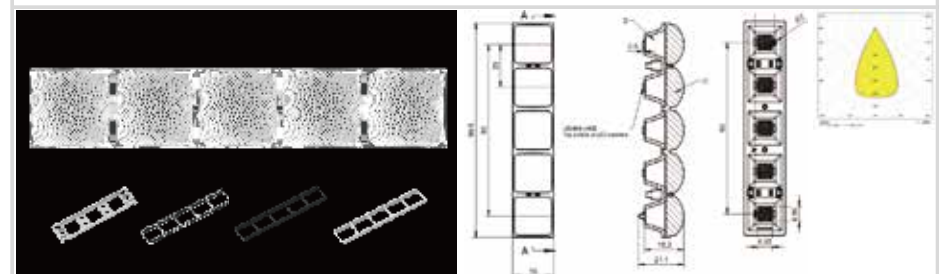

Firefly-Starry-19-5 IN 1-60 (2x3030)

MN	1.02.33746_2K
PN	HK-YHXK-100@20-60-2X3030-#0-1g-5_ASM_2K
Dimension	99.8x19x21.1
LED	2x3030, 2x3535
FWHM	60°
LENS: PMMA Reflector:Vaccum Aluminum Plating PC	
5 IN 1 Holder-1 (1.07.33760) 5 IN 1 Holder-2 (1.07.54599) 5 IN 1 Louver (1.07.33852)