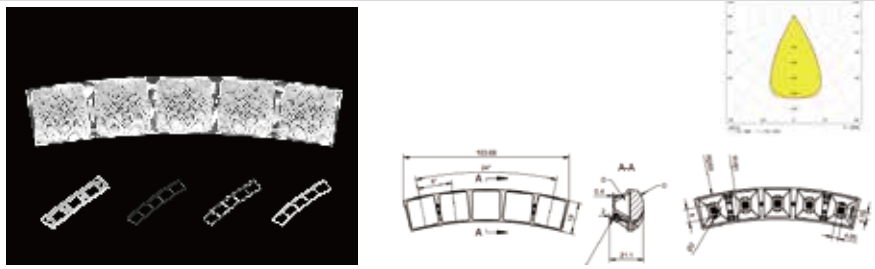

Firefly-Starry-19-5 IN 1-R300-60

MN	1.01.44318
PN	HK-YHXK-104@21-60-3030-#0-1g-5_ASM
Dimension	103.08x19x21.1
LED	3030, 3535
FWHM	60°
LENS: PMMA Reflector:Vaccum Aluminum Plating PC	
5 IN 1 Holder-1 (1.07.33824) 5 IN 1 Holder-2 (1.07.54599) 5 IN 1 Louver (1.07.33902)