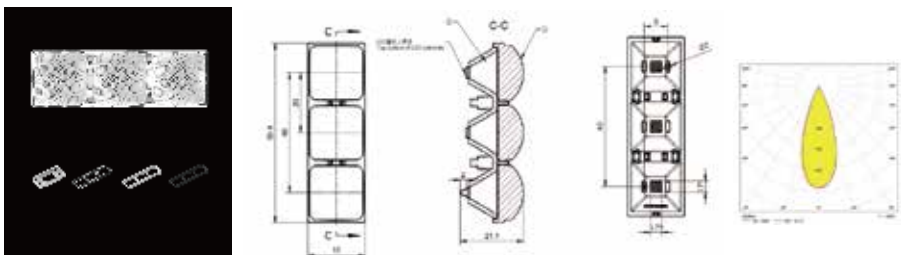

Firefly-Starry-19-3 IN 1-40

MN	1.01.33860
PN	HK-YHXK-60@21-40-3030-#0-1g-3_ASM
Dimension	59.8x19x21.1
LED	3030, 3535
FWHM	40°
LENS: PMMA Reflector:Vaccum Aluminum Plating PC	
3 IN 1 Holder-1 (1.07.43945) 3 IN 1 Holder-2 (1.07.54599) 3 IN 1 Louver (1.07.44046)