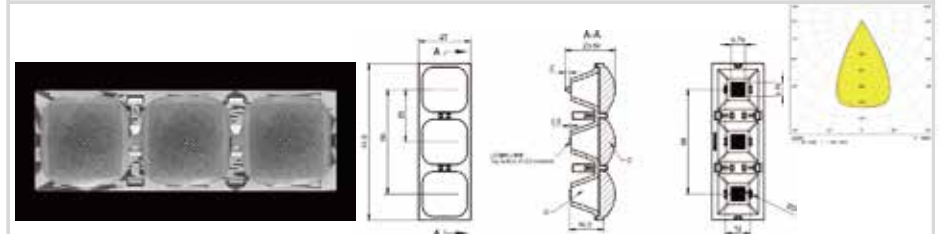

Firefly-Starry-25-3 IN 1-60

MN	1.01.44391
PN	HK-YH XK-75@24-60-4X3030-#0-1g-3_ASM
Dimension	25x74.8x23.9
LED	3030
FWHM	60°
LENS: PMMA Reflector:Vaccum Aluminum Plating PC	
2 IN 1 Holder (1.07.44397)