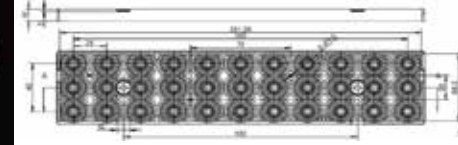

Lightning-Starry-33 IN 1-30 (PC)

MN	1.01.6811
PN	HK-286@10-30-3030-22-1g-33
Dimension	286X61X10
LED	3030, 2835
FWHM	30°
LENS: PC	
Linear Light