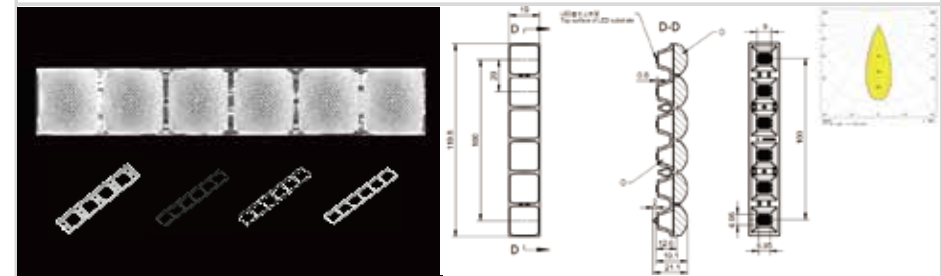

Firefly-Starry-19-6 IN 1-40 (2x3030)

MN	1.01.43999_2K
PN	HK-YH XK-120@21-40-3030-#0-1g-6_AS_2K
Dimension	119.8x19x21.1
LED	3030, 3535
FWHM	40°
LENS: PMMA Reflector:Vaccum Aluminum Plating PC	
6 IN 1 Holder-1 (1.07.44000) 6 IN 1 Holder-2 (1.07.54599) 6 IN 1 Louver (1.07.44001)