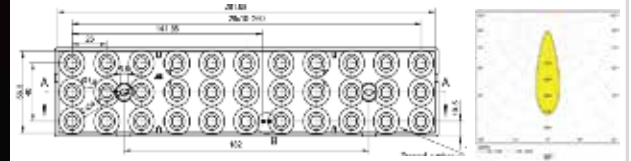

Lightning-Starry-33 IN 1-30 (PMMA)

MN	1.01.71082
PN	HK-286@08-30-3030-22-1g-33
Dimension	286X61X8
LED	3030, 2835
FWHM	30°
LENS: PMMA	
Linear Light