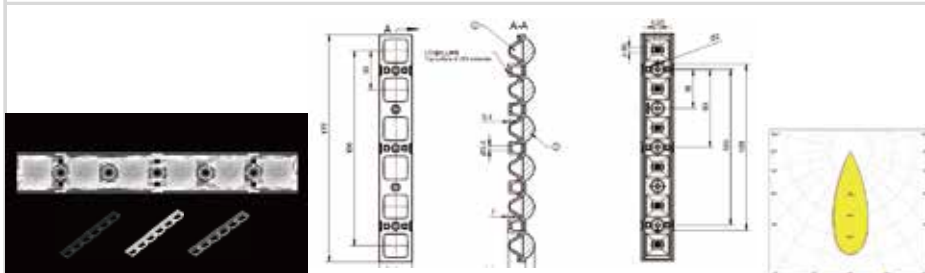

Firefly-Starry-30G-6 IN 1-40

MN	1.01.44205
PN	HK-YHXK-175@20-40-3030-#0-1g-6_ASM
Dimension	175x25x20.1
LED	3030, 3535
FWHM	40°
LENS: PMMA Reflector:Vaccum Aluminum Plating PC	
6 IN 1 Louver (1.01.44227)	

- ✓ Ultra low glare
- ✓ High CBCP
- ✓ Mix CCT RGB