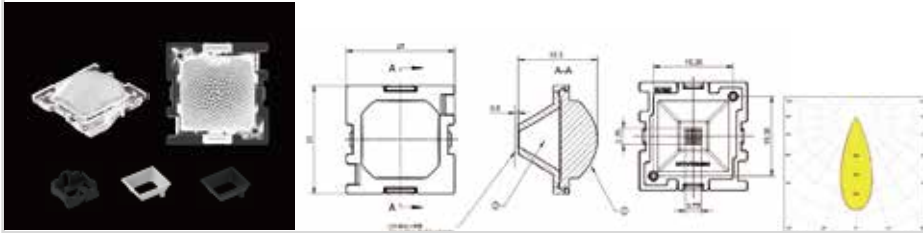

Firefly-Starry-30G-1 IN 1-40

MN	1.01.33866
PN	HK-YHXK-25@19-40-3030-#0-1g-1_ASM
Dimension	25x25x18.3
LED	3030, 3535
FWHM	40°
LENS: PMMA Reflector:Vaccum Aluminum Plating PC	
1 IN 1 Holder (1.07.33767) 1 IN 1 Louver (1.07.33777)