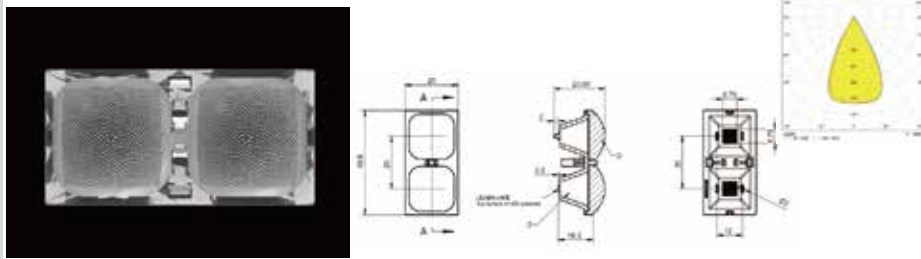

Firefly-Starry-25-2 IN 1-60

MN	1.01.44394
PN	HK-YH XK-50@24-60-4X3030-#0-1-2_ASM
Dimension	25x49.8x24.1
LED	3030
FWHM	60°
LENS: PMMA Reflector:Vaccum Aluminum Plating PC	
2 IN 1 Holder (1.07.44397)