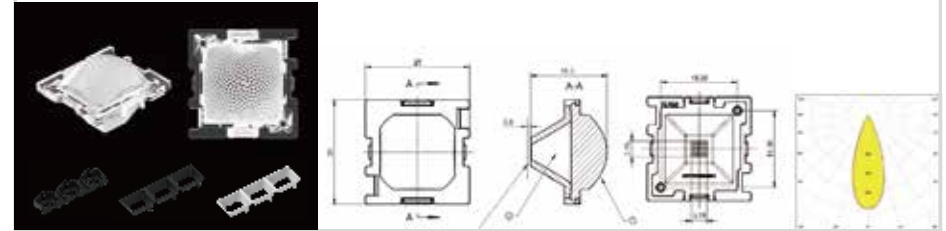

Firefly-Starry-30G-3 IN 1-40

MN	1.01.33866
PN	HK-YHXK-25@19-40-3030-#0-1g-1_ASM
Dimension	25x25x18.3
LED	3030, 3535
FWHM	40°
LENS: PMMA Reflector:Vaccum Aluminum Plating PC	
3 IN 1 Holder (1.07.33790) 3 IN 1 Louver (1.07.33789)