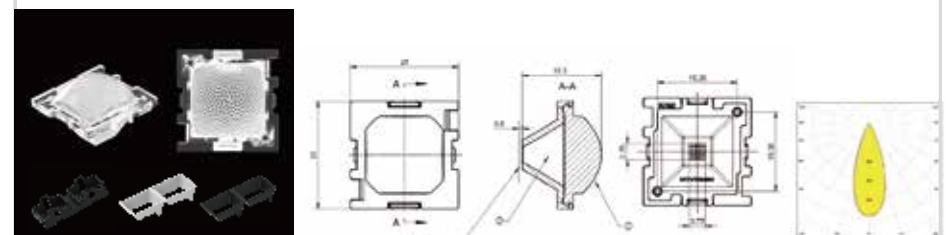

Firefly-Starry-30G-2 IN 1-40

MN	1.01.33866
PN	HK-YHXK-25@19-40-3030-#0-1g-1_ASM
Dimension	25x25x18.3
LED	3030, 3535
FWHM	40°
LENS: PMMA Reflector:Vaccum Aluminum Plating PC	
2 IN 1 Holder (1.07.33788) 2 IN 1 Louver (1.07.33787)