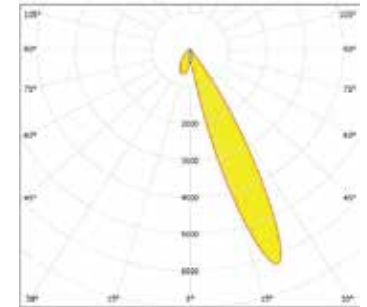

## Recommended application

—— Supermarket Shelves  
(with double asymmetric film)

—— Indoor double asymmetric lighting  
(with double asymmetric film)

—— Office lighting  
20°+30° linear film

—— Outdoor wall washing lighting  
(with single asymmetric)