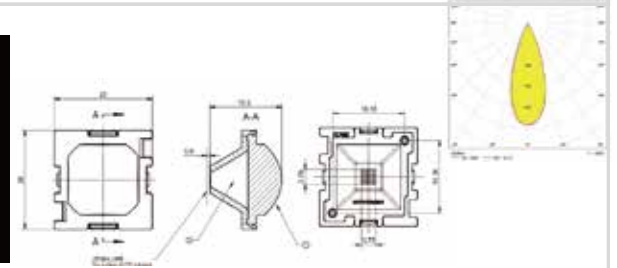

Firefly-Starry-19-1 IN 1-40

MN	1.01.33866
PN	HK-YHXK-25@19-40-3030-#0-1g-2_ASM-Y
Dimension	25x25x18.3
LED	3030
FWHM	40°
LENS: PMMA Reflector:Vaccum Aluminum Plating PC	
1 IN 1 Holder (1.07.33767)