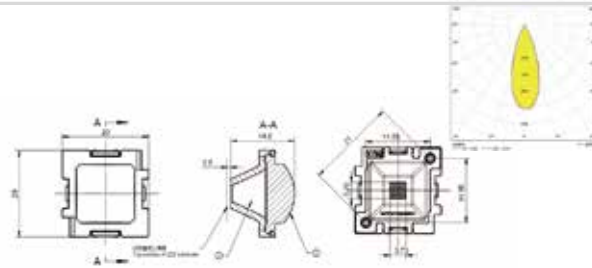

Firefly-Starry-15-1 IN 1-40

MN	1.01.43959
PN	HK-YHXK-20@15-40-3030-#0-1g-1_ASM
Dimension	20x20x14.8
LED	3030
FWHM	40°
LENS: PMMA Reflector:Vaccum Aluminum Plating PC	
1 IN 1 Holder (1.07.43962)