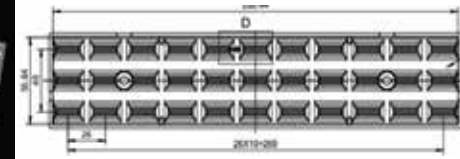

Lightning-Starry-33 IN 1-Double asymmetric (PMMA)

MN	1.01.81469
PN	HK-286@08-85X80-2835-22-1g-33
Dimension	286X61X8
LED	3030, 2835
FWHM	90°X100°
LENS: PMMA	
Linear Light