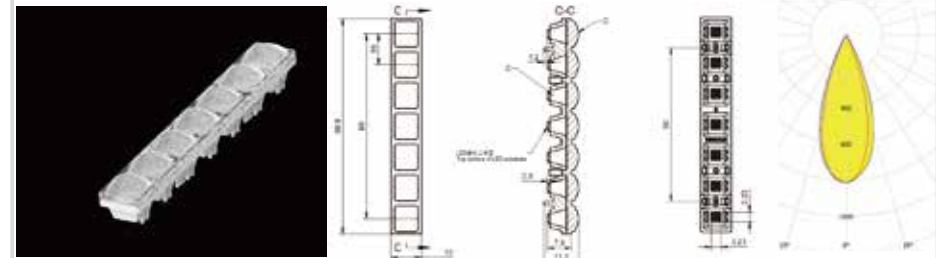

Firefly-Starry-10-7 IN 1-45°-B

MN	1.01.54621
PN	HK-YHXK-70@12-45-3030-#0-1g-7_ASM
Dimension	70x10x12
LED	3030
FWHM	45°
LENS: PC	
Reflector: Vacuum Aluminum Plating PC