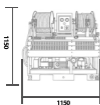

Warrior MAX Series

HOSE SIZE
80M 3/8

ENGINE: Honda GX690(22HP)

High pressure pump

Warrior MAX Series

WS3030-Max

Water tank: 50L
Weight: 44KG
Size: 115*115*120CM
Pressure/Flow (Europe):
100bar 30Lpm
Pressure/Flow (USA):
135psi/8gpm
High pressure pump material:
German brand stainless steel
Transmission: OSG
Engine: Honda GX690
Injector hose size:
3/8 model, 80 meters
Water injection hose size:
4 points
Wireless Remote Control:
RS3 Remote Control OLED Screen Remote Control
Wireless valve:
supports 200 meters
Fuel tank capacity: 25L

Multifunctional control remote control

Rs3 system

HOSE Size: 3/8
Applicable pipes

made in China

1
year warranty

Single person operation

WS3030-Max

Bulletproof Filter hose