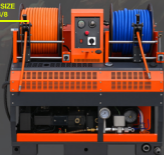

Warrior MAX Series

HOSE SIZE
80M 3/8

ENGINE: Honda GX690(22HP)

High pressure pump

Warrior MAX Series

WS3030-Max

Water tank: 50L
Weight: 44KG
Size: 115*115*120CM
Pressure/Flow (Europe):
100bar 30Lpm
Pressure/Flow (USA):
135psi/8gpm
High pressure pump material:
German brand stainless steel
Transmission: OSG
Engine: Honda GX690
Injector hose size:
3/8 model, 80 meters
Water injection hose size:
4 points
Wireless Remote Control:
RS3 Remote Control OLED Screen Remote Control
Wireless valve:
supports 200 meters
Fuel tank capacity: 25L

Multifunctional control remote control

Rs3 system

HOSE Size: 3/8
Applicable pipes

made in China

1
year warranty

Single person operation

WS3030-Max

Bulletproof Filter hose

Skid Nozzle
The rear spray angle is small, and because the amount of water sprayed is small, it has concentrated impact and strong penetrating power. It is suitable for commercial pipelines and can smoothly flush away debris and oil sludge.

Camera nozzle
Perfectly combined with sewer cameras for better long-distance pipeline inspection. Made of aluminum alloy.