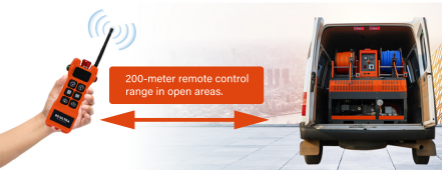

Warrior MAX Series

HOSE SIZE
80M 3/8

ENGINE: Honda GX690(22HP)

High pressure pump

Warrior MAX Series

WS3030-Max

Water tank: 50L
Weight: 44KG
Size: 115*115*120CM
Pressure/Flow (Europe):
100bar 30Lpm
Pressure/Flow (USA):
135psi/8gpm
High pressure pump material:
German brand stainless steel
Transmission: OSG
Engine: Honda GX690
Injector hose size:
3/8 model, 80 meters
Water injection hose size:
4 points
Wireless Remote Control:
RS3 Remote Control OLED Screen Remote Control
Wireless valve:
supports 200 meters
Fuel tank capacity: 25L

Multifunctional control remote control

Rs3 system

HOSE Size: 3/8
Applicable pipes

made in China

1
year warranty

Single person operation

WS3030-Max

Bulletproof Filter hose

200-meter remote control range in open areas.

Nozzle Selection Guide

Root Cutting Nozzle
Treating tree roots and stubborn grease in residential building main pipes

Mini Low-Angle Jet Nozzle
The rear spray angle is small, and there are more water outlets. Suitable for large-area flushing pipes. Suitable for long-distance hose advancement.

Skid Nozzle
The rear spray angle is small, and because the amount of water sprayed is small, it has concentrated impact and strong penetrating power. It is suitable for commercial pipelines and can smoothly flush away debris and oil sludge.