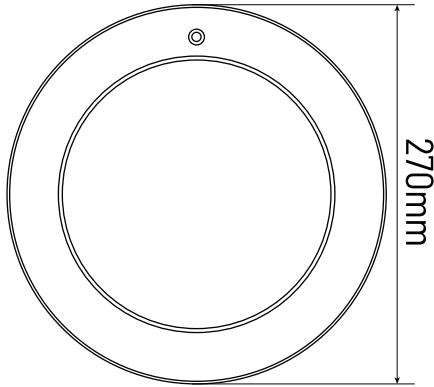

W2016

Same size as W4011

IP68

Concrete Pool

Model	W2016							
Applicable Scene	Concrete pool							
Body Material	ABS+PC							
Beam Angle	120°							
Voltage	12V (AC/DC)							
Power	18W	25W	32W	40W	18W	25W	32W	40W
LED Type	SMD2835	SMD2835	SMD2835	SMD2835	SMD5054	SMD5054	SMD5054	SMD5054
Led Quantity	252pcs	351pcs	441pcs	513pcs	90pcs	120pcs	150pcs	180pcs
Lumen(6400K)	1800lm	2500lm	3200lm	4000lm	/	/	/	/
Lumen(DW)	/	/	/	/	1900lm	2600lm	3300lm	4100lm
Lumen(3000K)	1750lm	2400lm	3100lm	3800lm	/	/	/	/
Lumen(RGB)	900lm	1200lm	1600lm	2000lm	900lm	1200lm	1600lm	2000lm
Lumen(RGBW)	/	/	/	/	1000lm	1300lm	1700lm	2100lm
Control Way	ON/OFF control , Remote control , Wifi control