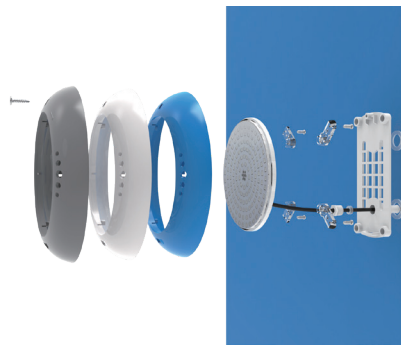

Liner Pool / Fiberglass Pool