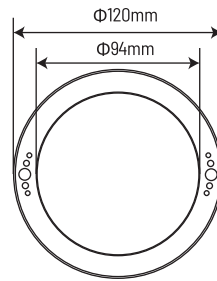

Features

- *Step lights led pool light
- *Small size,easy installation
- *suit for concrete pool

Concrete Pool

Accessories