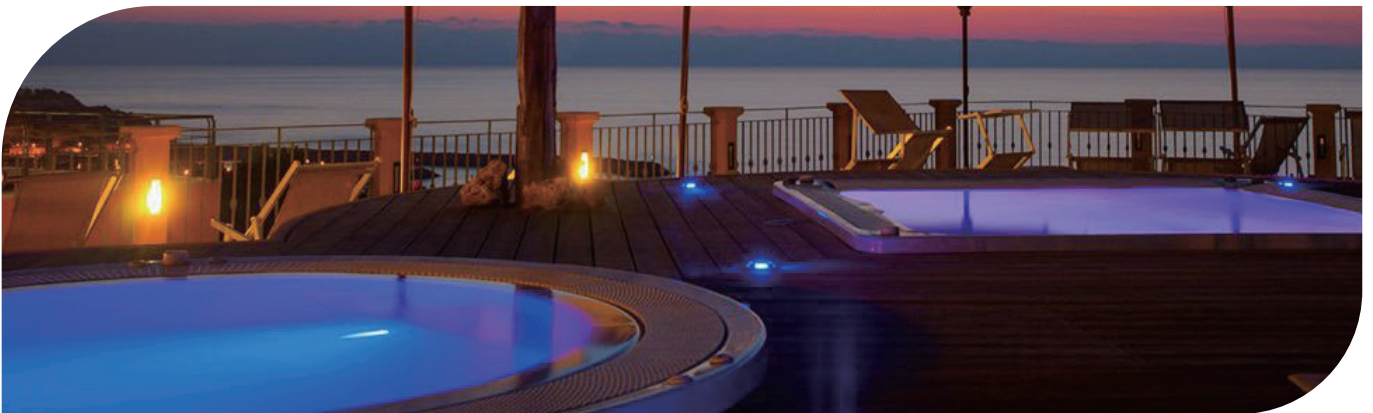

# W1103

ABS Unibody + PC cover with small lens

IP68

Model	W1103	
Applicable Scene	Concrete pool, Fiberglass Pool, Vinyl liner pool	
Body Material	ABS (small lens)	
Beam Angle	120°	
Voltage	12V (AC)	
Power	18W	25W
LED Type	SMD5054	SMD5054
Led Quantity	90pcs	108pcs
Lumen(6400K)	1800lm	2500lm
Lumen(3000K)	1700lm	2400lm
Lumen(RGB)	900lm	1200lm
Control Way	ON/OFF control, Remote control, Wifi control	