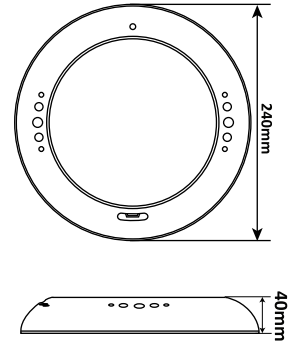

## Ring Color

White

Gray

Blue

Model	W2003							
Applicable Scene	Concrete pool, Fiberglass Pool, Vinyl liner pool							
Body Material	ABS							
Beam Angle	120°							
Voltage	12V (AC/DC)							
Power	18W	25W	32W	40W	18W	25W	32W	40W
LED Type	SMD2835	SMD2835	SMD2835	SMD2835	SMD5054	SMD5054	SMD5054	SMD5054
Led Quantity	252pcs	351pcs	441pcs	513pcs	90pcs	120pcs	150pcs	180pcs
Lumen(6400K)	1800lm	2500lm	3200lm	4000lm	/	/	/	/
Lumen(DW)	/	/	/	/	1900lm	2600lm	3300lm	4100lm
Lumen(3000K)	1750lm	2400lm	3100lm	3800lm	/	/	/	/
Lumen(RGB)	900lm	1200lm	1600lm	2000lm	900lm	1200lm	1600lm	2000lm
Lumen(RGBW)	/	/	/	/	1000lm	1300lm	1700lm	2100lm
Control Way	ON/OFF control , Remote control , Wifi control							