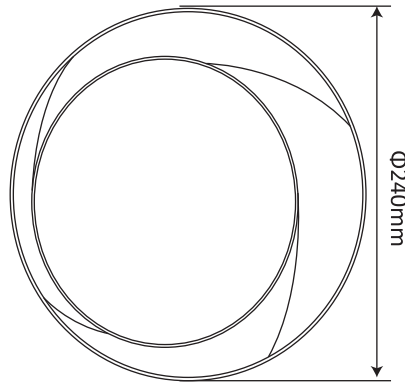

# W2014

Whirlwind design , colorful frame

IP68

Model	W2014							
Applicable Scene	Concrete pool, Fiberglass Pool, Vinyl liner pool							
Body Material	ABS+PC							
Beam Angle	120°							
Voltage	12V (AC/DC)							
Power	18W	25W	32W	40W	18W	25W	32W	40W
LED Type	SMD2835	SMD2835	SMD2835	SMD2835	SMD5054	SMD5054	SMD5054	SMD5054
Led Quantity	252pcs	351pcs	441pcs	513pcs	90pcs	120pcs	150pcs	180pcs
Lumen(6400K)	1800lm	2500lm	3200lm	4000lm	/	/	/	/
Lumen(DW)	/	/	/	/	1900lm	2600lm	3300lm	4100lm
Lumen(3000K)	1750lm	2400lm	3100lm	3800lm	/	/	/	/
Lumen(RGB)	900lm	1200lm	1600lm	2000lm	900lm	1200lm	1600lm	2000lm
Lumen(RGBW)	/	/	/	/	1000lm	1300lm	1700lm	2100lm
Control Way	ON/OFF control , Remote control , Wifi control							