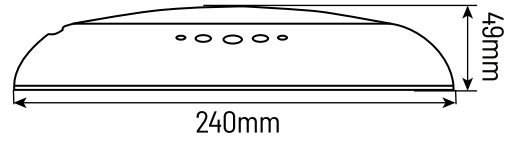

# W2001

Frosted Transparent PC with small lens

IP68

Model	W2001							
Applicable Scene	Concrete pool, Fiberglass Pool, Vinyl liner pool							
Body Material	PC							
Beam Angle	120°							
Voltage	12V (AC/DC)							
Power	18W	25W	32W	40W	18W	25W	32W	40W
LED Type	SMD2835	SMD2835	SMD2835	SMD2835	SMD5054	SMD5054	SMD5054	SMD5054
Led Quantity	252pcs	351pcs	441pcs	513pcs	90pcs	120pcs	150pcs	180pcs
Lumen(6400K)	1800lm	2500lm	3200lm	4000lm	/	/	/	/
Lumen(DW)	/	/	/	/	1900lm	2600lm	3300lm	4100lm
Lumen(3000K)	1750lm	2400lm	3100lm	3800lm	/	/	/	/
Lumen(RGB)	900lm	1200lm	1600lm	2000lm	900lm	1200lm	1600lm	2000lm
Lumen(RGBW)	/	/	/	/	1000lm	1300lm	1700lm	2100lm
Control Way	ON/OFF control , Remote control , Wifi control							