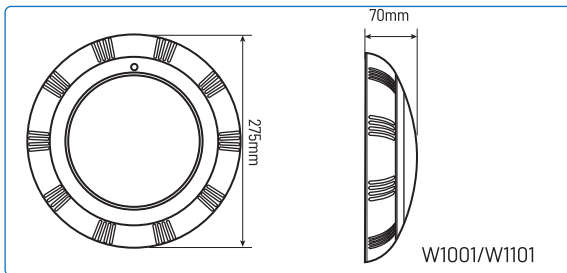

Model	W1001 / W1101 / W1002 / W1102			
Applicable Scene	Concrete pool, Fiberglass Pool, Vinyl liner pool			
Body Material	ABS+PC W1001 (big lens) / W1101 (small lens) / W1002 (big lens) / W1102 (small lens)			
Beam Angle	120°			
Voltage	12V (AC)			
Power	12W	18W	25W	35W
LED Type	SMD2835	SMD2835	SMD2835	SMD5054
Led Quantity	180pcs	252pcs	351pcs	150pcs
Lumen(6400K)	1200lm	1800lm	2500lm	3200lm
Lumen(3000K)	1100lm	1700lm	2400lm	3100lm
Lumen(RGB)	600lm	900lm	1200lm	1600lm
Control Way	ON/OFF control , Remote control , Wifi control			