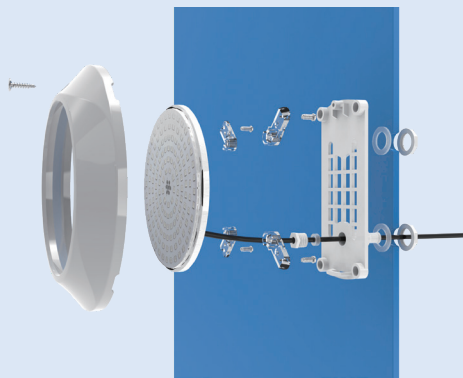

Liner Pool / Fiberglass Pool