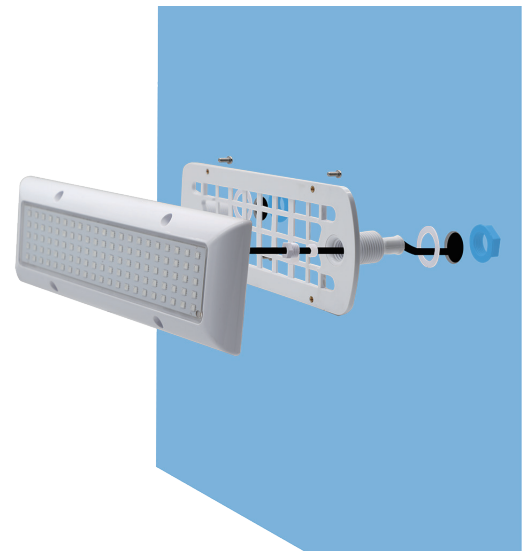

# W3010

Rectangular Pool light, ABS Frame

IP68

## Features

- \* Distinctive rectangular shape
- \* Multiple installation ways
- \* Three-in-one LED has a good mixed color effect.
- \* Epoxy resin filled panel, IP68

Concrete Pool

Fiberglass Pool