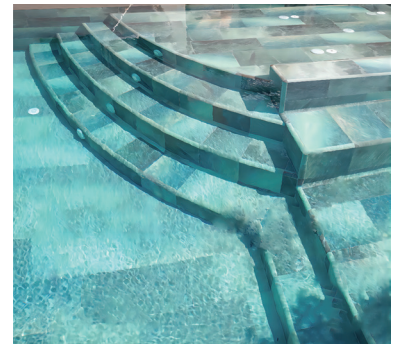

Model	W2009			
Applicable Scene	Concrete pool			
Body Material	ABS			
Beam Angle	120°			
Voltage	12V (AC/DC)			
Power	6W	8W	8W	10W
LED Type	SMD2835	SMD2835	SMD5054	SMD5054
Led Quantity	108pcs	135pcs	24pcs	36pcs
Lumen(6400K)	600lm	800lm	600lm	800lm
Lumen(DW)	300lm	400lm	300lm	400lm
Lumen(3000K)	/	/	/	/
Lumen(RGB)	300lm	400lm	300lm	400lm
Lumen(RGBW)	/	/	400lm	500lm
Control Way	ON/OFF control , Remote control , Wifi control