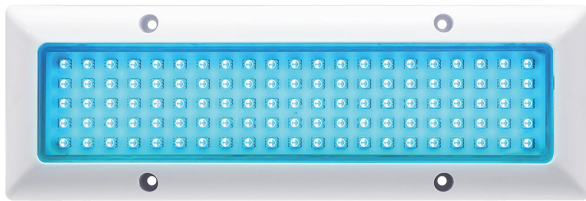

W3010

Rectangular Pool light, ABS Frame

IP68