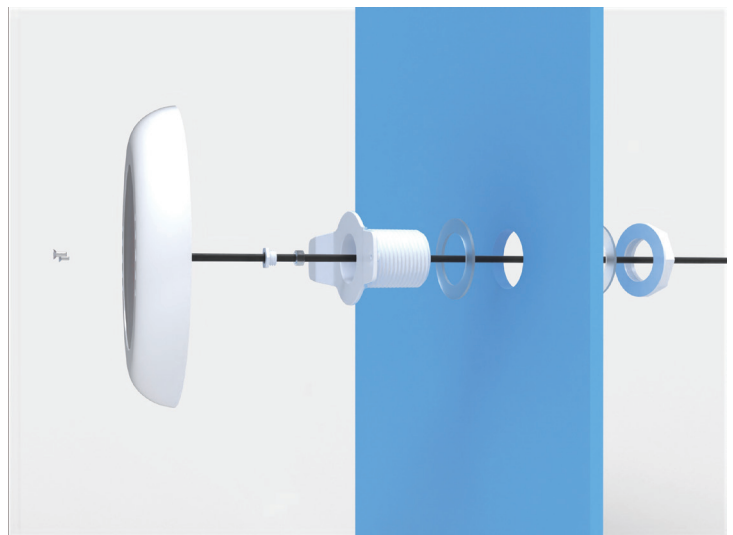

W2015

ABS frame (big size 275mm)

IP68

Features

- UV ABS housing , big size 275mm
- BRT012 fits Concrete pool, Fiberglass Pool, Vinyl liner pool
- Epoxy resin filled panel, IP68

Accessories

Accessories