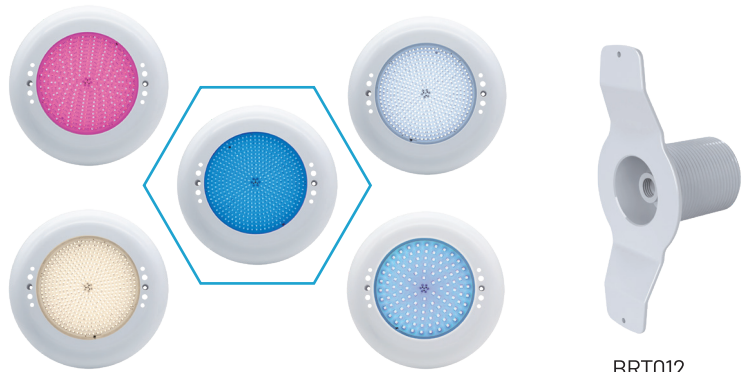

## Features

- \* UV ABS housing , big size 275mm
- \* BRT012 fits Concrete pool, Fiberglass Pool, Vinyl liner pool
- \* Epoxy resin filled panel, IP68

BRT012