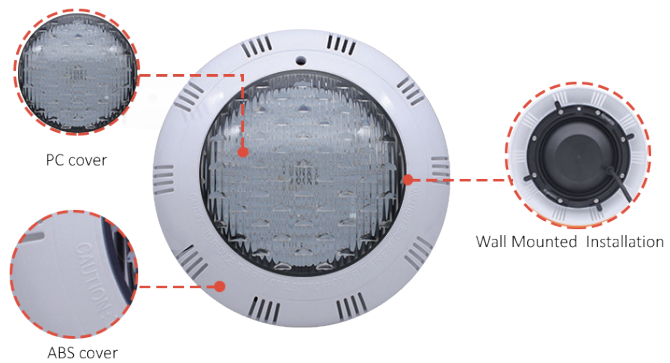

# W1001/W1101/W1002/W1102

ABS + PC cover with big / small lens

IP68

W1001  
big lens

W1101  
small lens

W1002  
big lens

W1102  
small lens

## Features

- \* Material : ABS+PC,Big lens/ Small lens
- \* Structure : Double protection
- \* Craft : IP68
- \* LED : high quality SMD2835 / SMD5050
- \* Cable : 2\*1.0mm<sup>2</sup> , 2\*1.5mm<sup>2</sup>

Model	W1001 / W1101 / W1002 / W1102			
Applicable Scene	Concrete pool, Fiberglass Pool, Vinyl liner pool			
Body Material	ABS+PC W1001 (big lens) / W1101 (small lens) / W1002 (big lens) / W1102 (small lens)			
Beam Angle	120°			
Voltage	12V (AC)			
Power	12W	18W	25W	35W
LED Type	SMD2835	SMD2835	SMD2835	SMD5054
Led Quantity	180pcs	252pcs	351pcs	150pcs
Lumen(6400K)	1200lm	1800lm	2500lm	3200lm
Lumen(3000K)	1100lm	1700lm	2400lm	3100lm
Lumen(RGB)	600lm	900lm	1200lm	1600lm
Control Way	ON/OFF control , Remote control , Wifi control			