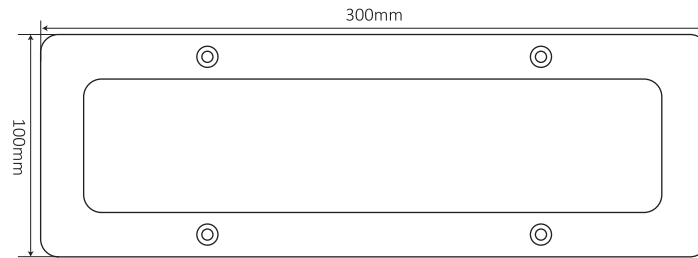

# W3010

Rectangular Pool light, ABS Frame

IP68

Model	W3010	
Applicable Scene	Concrete pool, Fiberglass Pool, Vinyl liner pool	
Body Material	ABS+PC	
Beam Angle	120°	
Voltage	12V (AC)	
Power	15W	21W
LED Type	SMD5054	SMD5054
Led Quantity	75pcs	105pcs
Lumen(6400K)	1500lm	2100lm
Lumen(DW)	1450lm	2050lm
Lumen(3000K)	1400lm	2000lm
Lumen(RGB)	700lm	1000lm
Lumen(RGBW)	800lm	1100lm
Control Way	ON/OFF control , Remote control , Wifi control	