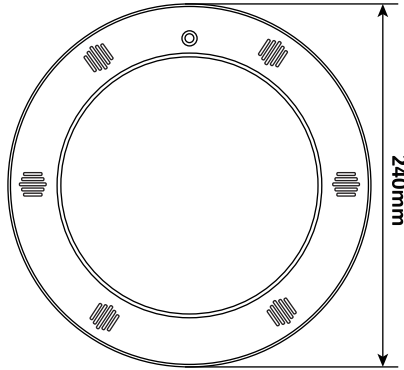

# W1103

ABS Unibody + PC cover with small lens

IP68

Model	W1103	
Applicable Scene	Concrete pool, Fiberglass Pool, Vinyl liner pool	
Body Material	ABS (small lens)	
Beam Angle	120°	
Voltage	12V (AC)	
Power	18W	25W
LED Type	SMD5054	SMD5054
Led Quantity	90pcs	108pcs
Lumen(6400K)	1800lm	2500lm
Lumen(3000K)	1700lm	2400lm
Lumen(RGB)	900lm	1200lm
Control Way	ON/OFF control, Remote control, Wifi control	