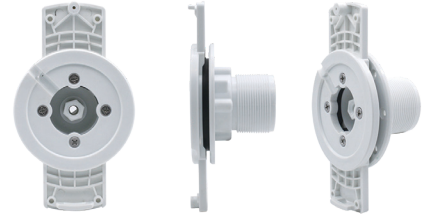

## Features

- \*Whirlwind design , colorful frame
- \*Multiple installation methods
- \*Epoxy resin filled panel, IP68

Concrete Pool

Liner Pool / Fiberglass Pool

concrete+liner Pool

BRT001

BRT002

BRT004