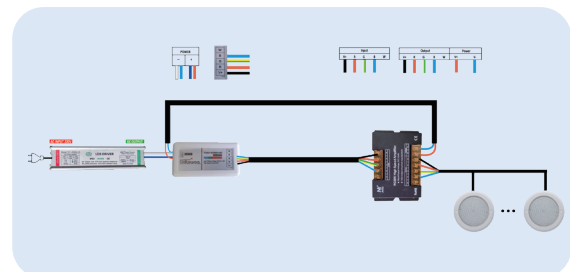

W2013

Ultra-thin frame, epoxy resin panel

IP68

Music+RGB lighting synchronized control, by WiFi mobile Phone

Features

- *Ultra-thin body
- Fast installation with 2pcs screws
- DC 12V , can be controlled with external controller
- Epoxy resin filled panel, IP68

Accessories