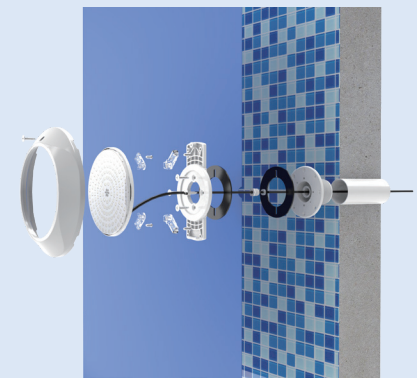

## Features

- \*Whirlwind design , colorful frame
- \*Multiple installation methods
- \*Epoxy resin filled panel, IP68

Concrete Pool

Liner Pool / Fiberglass Pool

concrete+liner Pool

BRT001

BRT002

BRT004