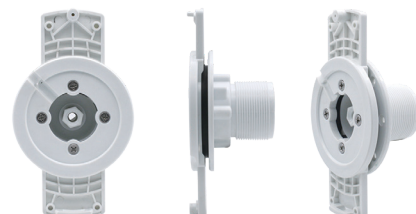

W1103

ABS Unibody + PC cover with small lens

IP68

Features

- *Unibody, IP68, no water leaking
- *SMD5054 LED, good color mixing
- *PC cover with small lens, Anti-glare
- *Multiple installation methods

BRT004