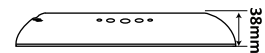

Features

- UV ABS housing , with different colors
- Multiple installation methods
- Epoxy resin filled panel, IP68
- SMD5050 LED , WW&WHT dimmable. 3-in-1 LED has better mixed color effect.

Concrete Pool