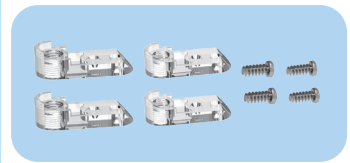

Accessories

Concrete Pool