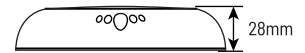

Features

- *Step lights led pool light
- *Small size,easy installation
- *suit for concrete pool

Concrete Pool

Accessories