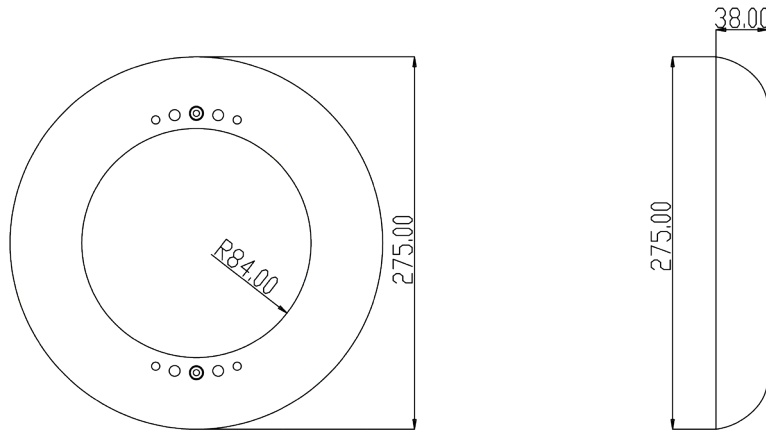

W2015

ABS frame (big size 275mm)

IP68