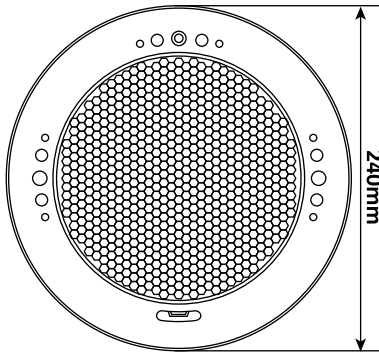

## Features

- \* Frosted PC housing with small lens, anti-glare
- \* Multiple installation methods
- \* Epoxy resin filled panel, IP68

Concrete Pool

Liner Pool / Fiberglass Pool

# W2001

Frosted Transparent PC with small lens

IP68

Model	W2001							
Applicable Scene	Concrete pool, Fiberglass Pool, Vinyl liner pool							
Body Material	PC							
Beam Angle	120°							
Voltage	12V (AC/DC)							
Power	18W	25W	32W	40W	18W	25W	32W	40W
LED Type	SMD2835	SMD2835	SMD2835	SMD2835	SMD5054	SMD5054	SMD5054	SMD5054
Led Quantity	252pcs	351pcs	441pcs	513pcs	90pcs	120pcs	150pcs	180pcs
Lumen(6400K)	1800lm	2500lm	3200lm	4000lm	/	/	/	/
Lumen(DW)	/	/	/	/	1900lm	2600lm	3300lm	4100lm
Lumen(3000K)	1750lm	2400lm	3100lm	3800lm	/	/	/	/
Lumen(RGB)	900lm	1200lm	1600lm	2000lm	900lm	1200lm	1600lm	2000lm
Lumen(RGBW)	/	/	/	/	1000lm	1300lm	1700lm	2100lm
Control Way	ON/OFF control , Remote control , Wifi control							