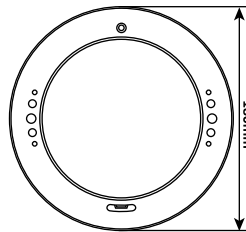

Features

- UV ABS housing , with different colors
- Multiple installation methods
- Epoxy resin filled panel, IP68
- SMD5050 LED , WW&WHT dimmable. 3-in-1 LED has better mixed color effect.

Concrete Pool