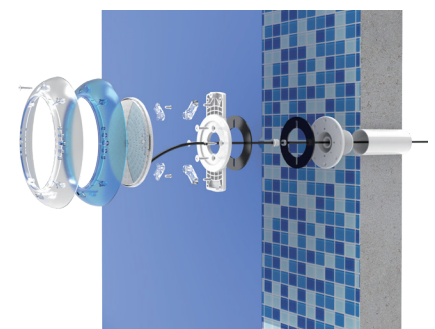

## Features

- \* PC housing, with different colors
- \* Multiple installation methods
- \* Epoxy resin filled panel, IP68

Ring Color

White

Blue

Concrete Pool

Liner Pool / Fiberglass Pool

concrete+liner Pool