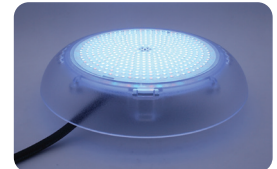

## Features

- \* PC housing, with different colors
- \* Multiple installation methods
- \* Epoxy resin filled panel, IP68

Ring Color

White

Blue

Concrete Pool

Liner Pool / Fiberglass Pool

concrete+liner Pool