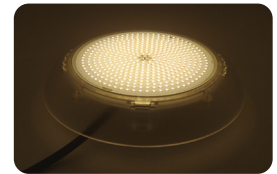

## Features

- \* PC housing, with different colors
- \* Multiple installation methods
- \* Epoxy resin filled panel, IP68

Ring Color

White

Blue

Concrete Pool

Liner Pool / Fiberglass Pool

concrete+liner Pool