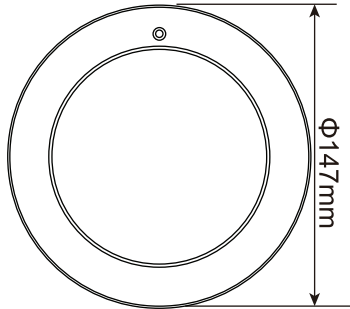

W2017

Same size as W4012

IP68

Concrete Pool