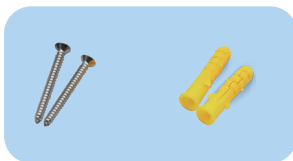

Accessories

Concrete without niche Accessories