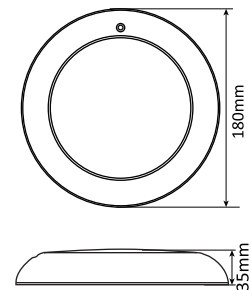

05

SS

WALL

MOUNTED

10 inch

6 inch

W4002

ABS+Stainless Steel 316L Frame (Size 225mm)

W4004

Stainless Steel 316L Frame (Small size 180mm)

IP68

Features

- * SS316L Small size 180mm
- * Suits for concrete pool , with BRT009
- * Epoxy resin filled panel, IP68

BRT009

Concrete Pool

Model	W4004				
Applicable Scene	Concrete pool				
Body Material	SS316L				
Beam Angle	120°				
Voltage	12V (AC/DC)				
Power	6W	10W	6W	10W	15W
LED Type	SMD2835	SMD2835	SMD5054	SMD5054	SMD5054
Led Quantity	108pcs	162pcs	30pcs	60pcs	75pcs
Lumen(6400K)	600lm	1000lm	/	/	/
Lumen(DW)	/	/	500lm	900lm	1300lm
Lumen(3000K)	550lm	900lm	/	/	/
Lumen(RGB)	300lm	400lm	300lm	400lm	600lm
Lumen(RGBW)	/	/	400lm	500lm	700lm
Control Way	ON/OFF control , Remote control , Wifi control				

W4005

Stainless Steel 316L Frame (Big size 240mm)

IP68

Features

- * Stainless steel 316L frame
- * Suits for concrete pool , with BRT005
- * Epoxy resin filled panel, IP68

Accessories

BRT005

Screw

W4006

Stainless Steel 316L Frame (Big size 250mm)

IP68

Features

- * Stainless steel 316L frame, thickness 2mm
- * Fast installation with 2pcs screws, without bracket
- * Different metal surface treatment processes, brushed & mirror polished
- * Epoxy resin filled panel, IP68