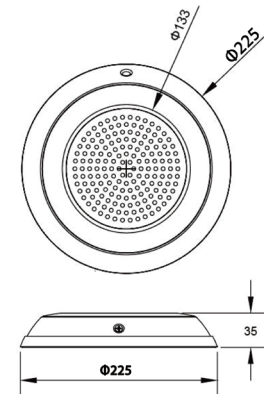

IP68

Features

- * Stainless steel 316L frame
- * Suits for concrete pool , with BRT008
- * Epoxy resin filled panel, IP68

BRT008

Concrete Pool

Model	W4002	
Applicable Scene	Concrete pool	
Body Material	ABS+PC+SS316L	
Beam Angle	120°	
Voltage	12V (AC)	
Power	12W	18W
LED Type	SMD2835	SMD2835
Led Quantity	180pcs	252pcs
Lumen(6400K)	1200lm	1800lm
Lumen(3000K)	1100lm	1700lm
Lumen(RGB)	600lm	900lm
Control Way	ON/OFF control , Remote control , Wifi control	

W4004

Stainless Steel 316L Frame (Small size 180mm)

IP68

Features

- * SS316L Small size 180mm
- * Suits for concrete pool , with BRT009
- * Epoxy resin filled panel, IP68

BRT009

Concrete Pool

Model	W4004				
Applicable Scene	Concrete pool				
Body Material	SS316L				
Beam Angle	120°				
Voltage	12V (AC/DC)				
Power	6W	10W	6W	10W	15W
LED Type	SMD2835	SMD2835	SMD5054	SMD5054	SMD5054
Led Quantity	108pcs	162pcs	30pcs	60pcs	75pcs
Lumen(6400K)	600lm	1000lm	/	/	/
Lumen(DW)	/	/	500lm	900lm	1300lm
Lumen(3000K)	550lm	900lm	/	/	/
Lumen(RGB)	300lm	400lm	300lm	400lm	600lm
Lumen(RGBW)	/	/	400lm	500lm	700lm
Control Way	ON/OFF control , Remote control , Wifi control				

W4005

Stainless Steel 316L Frame (Big size 240mm)

IP68

Features

- * Stainless steel 316L frame
- * Suits for concrete pool , with BRT005
- * Epoxy resin filled panel, IP68

Accessories

BRT005

Screw

W4006

Stainless Steel 316L Frame (Big size 250mm)

IP68

Features

- * Stainless steel 316L frame, thickness 2mm
- * Fast installation with 2pcs screws, without bracket
- * Different metal surface treatment processes, brushed & mirror polished
- * Epoxy resin filled panel, IP68