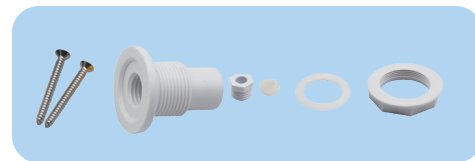

Concrete with niche Accessories