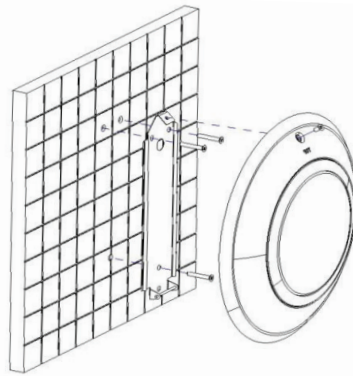

IP68

Features

- * Stainless steel 316L frame
- * Suits for concrete pool , with BRT008
- * Epoxy resin filled panel, IP68

BRT008

Concrete Pool

Model	W4002	
Applicable Scene	Concrete pool	
Body Material	ABS+PC+SS316L	
Beam Angle	120°	
Voltage	12V (AC)	
Power	12W	18W
LED Type	SMD2835	SMD2835
Led Quantity	180pcs	252pcs
Lumen(6400K)	1200lm	1800lm
Lumen(3000K)	1100lm	1700lm
Lumen(RGB)	600lm	900lm
Control Way	ON/OFF control , Remote control , Wifi control	

W4004

Stainless Steel 316L Frame (Small size 180mm)

IP68

Features

- * SS316L Small size 180mm
- * Suits for concrete pool , with BRT009
- * Epoxy resin filled panel, IP68

BRT009

Concrete Pool

Model	W4004				
Applicable Scene	Concrete pool				
Body Material	SS316L				
Beam Angle	120°				
Voltage	12V (AC/DC)				
Power	6W	10W	6W	10W	15W
LED Type	SMD2835	SMD2835	SMD5054	SMD5054	SMD5054
Led Quantity	108pcs	162pcs	30pcs	60pcs	75pcs
Lumen(6400K)	600lm	1000lm	/	/	/
Lumen(DW)	/	/	500lm	900lm	1300lm
Lumen(3000K)	550lm	900lm	/	/	/
Lumen(RGB)	300lm	400lm	300lm	400lm	600lm
Lumen(RGBW)	/	/	400lm	500lm	700lm
Control Way	ON/OFF control , Remote control , Wifi control				

W4005

Stainless Steel 316L Frame (Big size 240mm)

IP68

Features

- * Stainless steel 316L frame
- * Suits for concrete pool , with BRT005
- * Epoxy resin filled panel, IP68

Accessories

BRT005

Screw

W4006

Stainless Steel 316L Frame (Big size 250mm)

IP68

Features

- * Stainless steel 316L frame, thickness 2mm
- * Fast installation with 2pcs screws, without bracket
- * Different metal surface treatment processes, brushed & mirror polished
- * Epoxy resin filled panel, IP68