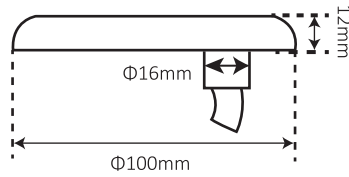

W8100

SS316L Luxury Series

IP68