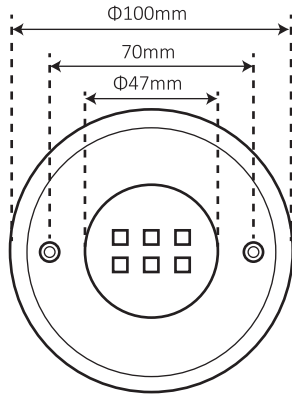

W8100

SS316L Luxury Series

IP68