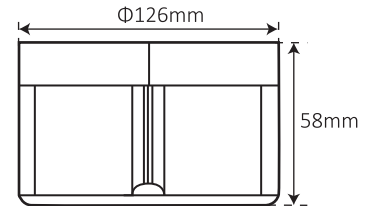

Concrete without niche Accessories

Concrete with niche Accessories

W8150

SS316L Luxury Series

IP68

Model	W8150		
Applicable Scene	Concrete pool		
Body Material	SS316L		
Beam Angle	120°		
Voltage	12V (AC/DC)		
Power	10W	18W	30W
LED Type	SMD3535	SMD3535	SMD5054
Led Quantity	6pcs	6pcs	6pcs
Lumen(6400K)	1000lm	1800lm	2700lm
Lumen(DW)	/	/	/
Lumen(3000K)	900lm	1700lm	2600lm
Lumen(RGB)	500lm	900lm	1200lm
Lumen(RGBW)	600lm	1000lm	1300lm
Control Way	ON/OFF control ,WiFi control , External RGB controller		