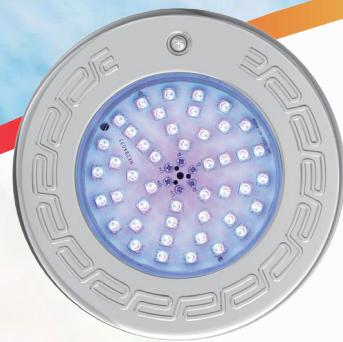

05

SS

WALL

MOUNTED

6 inch