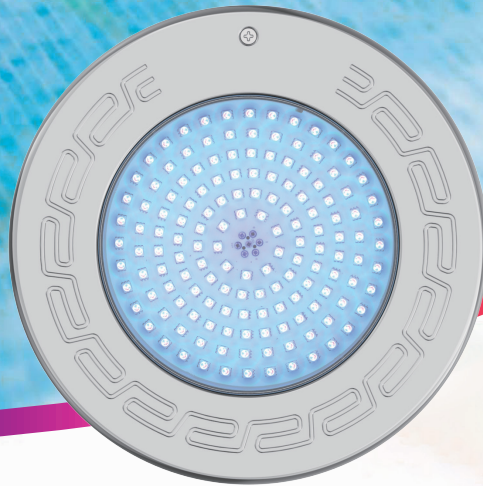

05

SS

WALL

MOUNTED

10 inch