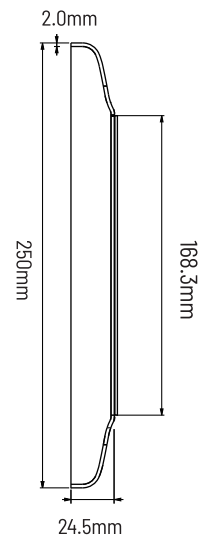

05

SS

WALL

MOUNTED

10 inch

6 inch

W4002

ABS+Stainless Steel 316L Frame (Size 225mm)

W4006

Stainless Steel 316L Frame (Big size 250mm)

IP68

Features

- * Stainless steel 316L frame, thickness 2mm
- * Fast installation with 2pcs screws, without bracket
- * Different metal surface treatment processes, brushed & mirror polished
- * Epoxy resin filled panel, IP68

Accessories

Screw

Expansion pipe

Concrete Pool

Model	W4006							
Applicable Scene	Concrete pool							
Body Material	SS316L							
Beam Angle	120°							
Voltage	12V (AC/DC)							
Power	18W	25W	32W	40W	18W	25W	32W	40W
LED Type	SMD2835	SMD2835	SMD2835	SMD2835	SMD5054	SMD5054	SMD5054	SMD5054
Led Quantity	252pcs	351pcs	441pcs	513pcs	90pcs	120pcs	150pcs	180pcs
Lumen(6400K)	1800lm	2500lm	3200lm	4000lm	/	/	/	/
Lumen(DW)	/	/	/	/	1900lm	2600lm	3300lm	4100lm
Lumen(3000K)	1750lm	2400lm	3100lm	3800lm	/	/	/	/
Lumen(RGB)	900lm	1200lm	1600lm	2000lm	900lm	1200lm	1600lm	2000lm
Lumen(RGBW)	/	/	/	/	1000lm	1300lm	1700lm	2100lm
Control Way	ON/OFF control , Remote control , Wifi control							

W4010

SS316L frame, Step light (Dia 127mm)

IP68

Features

- * Stainless steel 316L frame
- * Fast installation with two pcs screws, without bracket
- * Different metal surface treatment processes, wire drawing & mirror polish
- * Epoxy resin filled panel, IP68