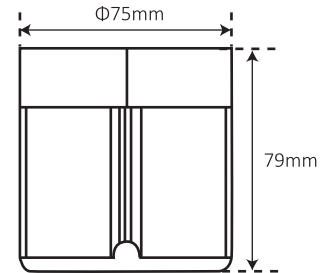

W8100

SS316L Luxury Series

IP68