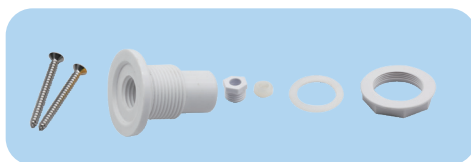

Concrete with niche Accessories

free collocation