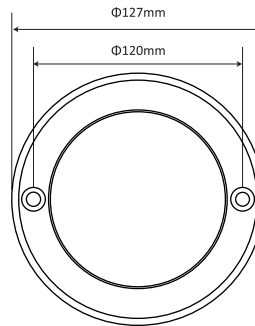

W4006

Stainless Steel 316L Frame (Big size 250mm)

IP68

Features

- * Stainless steel 316L frame, thickness 2mm
- * Fast installation with 2pcs screws, without bracket
- * Different metal surface treatment processes, brushed & mirror polished
- * Epoxy resin filled panel, IP68

Accessories

Screw

Expansion pipe

Concrete Pool

Model	W4006							
Applicable Scene	Concrete pool							
Body Material	SS316L							
Beam Angle	120°							
Voltage	12V (AC/DC)							
Power	18W	25W	32W	40W	18W	25W	32W	40W
LED Type	SMD2835	SMD2835	SMD2835	SMD2835	SMD5054	SMD5054	SMD5054	SMD5054
Led Quantity	252pcs	351pcs	441pcs	513pcs	90pcs	120pcs	150pcs	180pcs
Lumen(6400K)	1800lm	2500lm	3200lm	4000lm	/	/	/	/
Lumen(DW)	/	/	/	/	1900lm	2600lm	3300lm	4100lm
Lumen(3000K)	1750lm	2400lm	3100lm	3800lm	/	/	/	/
Lumen(RGB)	900lm	1200lm	1600lm	2000lm	900lm	1200lm	1600lm	2000lm
Lumen(RGBW)	/	/	/	/	1000lm	1300lm	1700lm	2100lm
Control Way	ON/OFF control , Remote control , Wifi control							

W4010

SS316L frame, Step light (Dia 127mm)

IP68

Features

- * Stainless steel 316L frame
- * Fast installation with two pcs screws, without bracket
- * Different metal surface treatment processes, wire drawing & mirror polish
- * Epoxy resin filled panel, IP68

Concrete Pool

Accessories

Screw

Expansion pipe

Model	W4010			
Applicable Scene	Concrete pool			
Body Material	SS316L			
Beam Angle	120°			
Voltage	12V (AC/DC)			
Power	6W	8W	8W	10W
LED Type	SMD2835	SMD2835	SMD5054	SMD5054
Led Quantity	108pcs	135pcs	24pcs	36pcs
Lumen(6400K)	600lm	800lm	600lm	800lm
Lumen(DW)	300lm	400lm	300lm	400lm
Lumen(3000K)	/	/	/	/
Lumen(RGB)	300lm	400lm	300lm	400lm
Lumen(RGBW)	/	/	400lm	500lm
Control Way	ON/OFF control , Remote control , Wifi control			