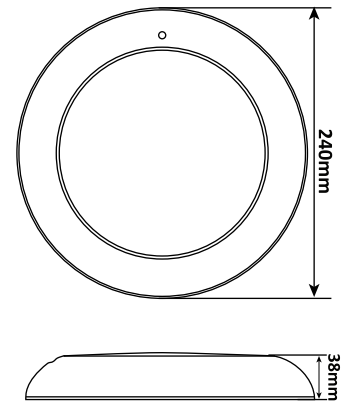

W4004

Stainless Steel 316L Frame (Small size 180mm)

IP68

Features

- * SS316L Small size 180mm
- * Suits for concrete pool , with BRT009
- * Epoxy resin filled panel, IP68

BRT009

Concrete Pool

Model	W4004				
Applicable Scene	Concrete pool				
Body Material	SS316L				
Beam Angle	120°				
Voltage	12V (AC/DC)				
Power	6W	10W	6W	10W	15W
LED Type	SMD2835	SMD2835	SMD5054	SMD5054	SMD5054
Led Quantity	108pcs	162pcs	30pcs	60pcs	75pcs
Lumen(6400K)	600lm	1000lm	/	/	/
Lumen(DW)	/	/	500lm	900lm	1300lm
Lumen(3000K)	550lm	900lm	/	/	/
Lumen(RGB)	300lm	400lm	300lm	400lm	600lm
Lumen(RGBW)	/	/	400lm	500lm	700lm
Control Way	ON/OFF control , Remote control , Wifi control				

W4005

Stainless Steel 316L Frame (Big size 240mm)

IP68

Features

- * Stainless steel 316L frame
- * Suits for concrete pool , with BRT005
- * Epoxy resin filled panel, IP68

Accessories

BRT005

Screw

Expansion pipe

Concrete Pool

Model	W4005							
Applicable Scene	Concrete pool							
Body Material	SS316L							
Beam Angle	120°							
Voltage	12V (AC/DC)							
Power	18W	25W	32W	40W	18W	25W	32W	40W
LED Type	SMD2835	SMD2835	SMD2835	SMD2835	SMD5054	SMD5054	SMD5054	SMD5054
Led Quantity	252pcs	351pcs	441pcs	513pcs	90pcs	120pcs	150pcs	180pcs
Lumen(6400K)	1800lm	2500lm	3200lm	4000lm	/	/	/	/
Lumen(DW)	/	/	/	/	1900lm	2600lm	3300lm	4100lm
Lumen(3000K)	1750lm	2400lm	3100lm	3800lm	/	/	/	/
Lumen(RGB)	900lm	1200lm	1600lm	2000lm	900lm	1200lm	1600lm	2000lm
Lumen(RGBW)	/	/	/	/	1000lm	1300lm	1700lm	2100lm
Control Way	ON/OFF control , Remote control , Wifi control							

W4006

Stainless Steel 316L Frame (Big size 250mm)

IP68

Features

- * Stainless steel 316L frame, thickness 2mm
- * Fast installation with 2pcs screws, without bracket
- * Different metal surface treatment processes, brushed & mirror polished
- * Epoxy resin filled panel, IP68