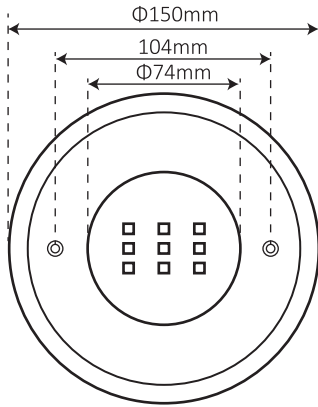

Concrete Pool

Accessories

Screw

Expansion pipe

Model	W4010			
Applicable Scene	Concrete pool			
Body Material	SS316L			
Beam Angle	120°			
Voltage	12V (AC/DC)			
Power	6W	8W	8W	10W
LED Type	SMD2835	SMD2835	SMD5054	SMD5054
Led Quantity	108pcs	135pcs	24pcs	36pcs
Lumen(6400K)	600lm	800lm	600lm	800lm
Lumen(DW)	300lm	400lm	300lm	400lm
Lumen(3000K)	/	/	/	/
Lumen(RGB)	300lm	400lm	300lm	400lm
Lumen(RGBW)	/	/	400lm	500lm
Control Way	ON/OFF control , Remote control , Wifi control			

Concrete without niche Accessories

Concrete with niche Accessories

W8150

SS316L Luxury Series

IP68

Model	W8150		
Applicable Scene	Concrete pool		
Body Material	SS316L		
Beam Angle	120°		
Voltage	12V (AC/DC)		
Power	10W	18W	30W
LED Type	SMD3535	SMD3535	SMD5054
Led Quantity	6pcs	6pcs	6pcs
Lumen(6400K)	1000lm	1800lm	2700lm
Lumen(DW)	/	/	/
Lumen(3000K)	900lm	1700lm	2600lm
Lumen(RGB)	500lm	900lm	1200lm
Lumen(RGBW)	600lm	1000lm	1300lm
Control Way	ON/OFF control ,WiFi control , External RGB controller		