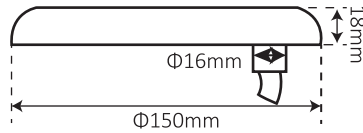

Concrete without niche Accessories

Concrete with niche Accessories

W8150

SS316L Luxury Series

IP68

Model	W8150		
Applicable Scene	Concrete pool		
Body Material	SS316L		
Beam Angle	120°		
Voltage	12V (AC/DC)		
Power	10W	18W	30W
LED Type	SMD3535	SMD3535	SMD5054
Led Quantity	6pcs	6pcs	6pcs
Lumen(6400K)	1000lm	1800lm	2700lm
Lumen(DW)	/	/	/
Lumen(3000K)	900lm	1700lm	2600lm
Lumen(RGB)	500lm	900lm	1200lm
Lumen(RGBW)	600lm	1000lm	1300lm
Control Way	ON/OFF control ,WiFi control , External RGB controller		