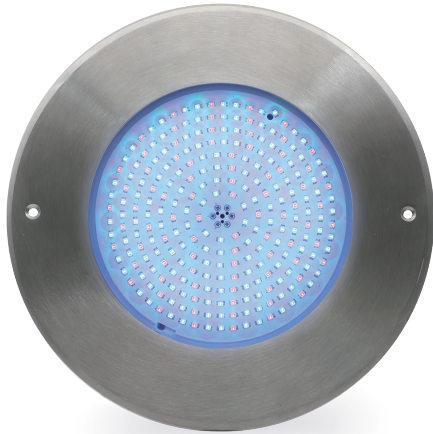

PF1006

PF1006+W4012

Accessories

W4012

SS316L Frame (small size 147mm)

IP68

Concrete Pool

Model	W4012 (6 inch)			
Applicable Scene	Concrete pool			
Body Material	SS316L			
Beam Angle	120°			
Voltage	12V (AC/DC)			
Power	6W	8W	8W	10W
LED Type	SMD2835	SMD2835	SMD5054	SMD5054
Led Quantity	108pcs	135pcs	24pcs	36pcs
Lumen(6400K)	600lm	800lm	600lm	800lm
Lumen(DW)	300lm	400lm	300lm	400lm
Lumen(3000K)	/	/	/	/
Lumen(RGB)	300lm	400lm	300lm	400lm
Lumen(RGBW)	/	/	400lm	500lm
Control Way	ON/OFF control , Remote control , Wifi control			

Model	W4013							
Applicable Scene	Concrete pool							
Body Material	SS316L							
Beam Angle	120°							
Voltage	12V (DC)							
Power	18W	25W	32W	40W	18W	25W	32W	40W
LED Type	SMD2835	SMD2835	SMD2835	SMD2835	SMD5054	SMD5054	SMD5054	SMD5054
Led Quantity	252pcs	351pcs	441pcs	513pcs	90pcs	120pcs	150pcs	180pcs
Lumen(6400K)	1800lm	2500lm	3200lm	4000lm	/	/	/	/
Lumen(DW)	/	/	/	/	1900lm	2600lm	3300lm	4100lm
Lumen(3000K)	1750lm	2400lm	3100lm	3800lm	/	/	/	/
Lumen(RGB)	900lm	1200lm	1600lm	2000lm	900lm	1200lm	1600lm	2000lm
Lumen(RGBW)	/	/	/	/	1000lm	1300lm	1700lm	2100lm
Control Way	External RGB controller, Wifi control							

W4014

Ultra-thin frame SS316L, epoxy resin panel

IP68

Features

- * SS316L Ultra-thin Recessed pool lights
- * Only 39mm thickness
- * Suits for concrete pool, with PF1003C
- * Epoxy resin filled panel, IP68