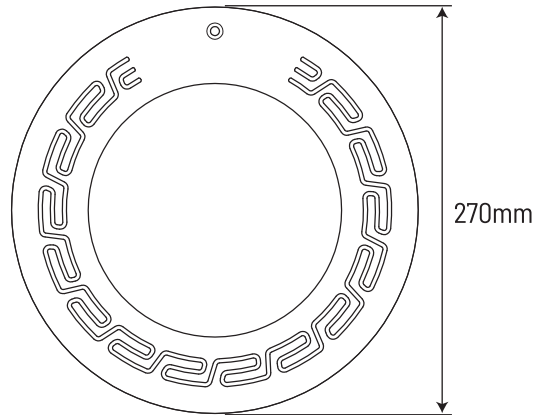

W4011

SS316L Frame (big size 270mm)

IP68

10 inch

10 inch

Features

- * Chinese Ancient Pattern Design
- * Stainless steel 316L frame
- * Suits for American brands niches
- * Epoxy resin filled panel, IP68
- * Cable length customized 50/100/150FT

PF1005

PF1005+W4011

Accessories

W4011

SS316L Frame (big size 270mm)

IP68

Concrete Pool

Model	W4011 (10 inch)							
Applicable Scene	Concrete pool							
Body Material	SS316L							
Beam Angle	120°							
Voltage	12V (AC/DC)							
Power	18W	25W	32W	40W	18W	25W	32W	40W
LED Type	SMD2835	SMD2835	SMD2835	SMD2835	SMD5054	SMD5054	SMD5054	SMD5054
Led Quantity	252pcs	351pcs	441pcs	513pcs	90pcs	120pcs	150pcs	180pcs
Lumen(6400K)	1800lm	2500lm	3200lm	4000lm	/	/	/	/
Lumen(DW)	/	/	/	/	1900lm	2600lm	3300lm	4100lm
Lumen(3000K)	1750lm	2400lm	3100lm	3800lm	/	/	/	/
Lumen(RGB)	900lm	1200lm	1600lm	2000lm	900lm	1200lm	1600lm	2000lm
Lumen(RGBW)	/	/	/	/	1000lm	1300lm	1700lm	2100lm
Control Way	ON/OFF control , Remote control , Wifi control							

W4012

SS316L Frame (small size 147mm)

IP68

6 inch

6 inch

Features

- * Chinese Ancient Pattern Design
- * Stainless steel 316L frame
- * Suits for American brands niches
- * Epoxy resin filled panel, IP68
- * Cable length customized 50/100/150FT

PF1006

PF1006+W4012

Accessories

W4012

SS316L Frame (small size 147mm)

IP68

Concrete Pool

Model	W4012 (6 inch)			
Applicable Scene	Concrete pool			
Body Material	SS316L			
Beam Angle	120°			
Voltage	12V (AC/DC)			
Power	6W	8W	8W	10W
LED Type	SMD2835	SMD2835	SMD5054	SMD5054
Led Quantity	108pcs	135pcs	24pcs	36pcs
Lumen(6400K)	600lm	800lm	600lm	800lm
Lumen(DW)	300lm	400lm	300lm	400lm
Lumen(3000K)	/	/	/	/
Lumen(RGB)	300lm	400lm	300lm	400lm
Lumen(RGBW)	/	/	400lm	500lm
Control Way	ON/OFF control , Remote control , Wifi control			