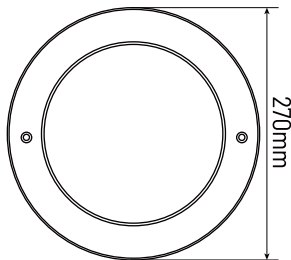

Model	W4013							
Applicable Scene	Concrete pool							
Body Material	SS316L							
Beam Angle	120°							
Voltage	12V (DC)							
Power	18W	25W	32W	40W	18W	25W	32W	40W
LED Type	SMD2835	SMD2835	SMD2835	SMD2835	SMD5054	SMD5054	SMD5054	SMD5054
Led Quantity	252pcs	351pcs	441pcs	513pcs	90pcs	120pcs	150pcs	180pcs
Lumen(6400K)	1800lm	2500lm	3200lm	4000lm	/	/	/	/
Lumen(DW)	/	/	/	/	1900lm	2600lm	3300lm	4100lm
Lumen(3000K)	1750lm	2400lm	3100lm	3800lm	/	/	/	/
Lumen(RGB)	900lm	1200lm	1600lm	2000lm	900lm	1200lm	1600lm	2000lm
Lumen(RGBW)	/	/	/	/	1000lm	1300lm	1700lm	2100lm
Control Way	External RGB controller, Wifi control							

W4014

Ultra-thin frame SS316L, epoxy resin panel

IP68

Features

- * SS316L Ultra-thin Recessed pool lights
- * Only 39mm thickness
- * Suits for concrete pool, with PF1003C
- * Epoxy resin filled panel, IP68

PF1003C

Concrete Pool

Model	W4014							
Applicable Scene	Concrete pool							
Body Material	SS316L							
Beam Angle	120°							
Voltage	12V (AC/DC)							
Power	18W	25W	32W	40W	18W	25W	32W	40W
LED Type	SMD2835	SMD2835	SMD2835	SMD2835	SMD5054	SMD5054	SMD5054	SMD5054
Led Quantity	252pcs	351pcs	441pcs	513pcs	90pcs	120pcs	150pcs	180pcs
Lumen(6400K)	1800lm	2500lm	3200lm	4000lm	/	/	/	/
Lumen(DW)	/	/	/	/	1900lm	2600lm	3300lm	4100lm
Lumen(3000K)	1750lm	2400lm	3100lm	3800lm	/	/	/	/
Lumen(RGB)	900lm	1200lm	1600lm	2000lm	900lm	1200lm	1600lm	2000lm
Lumen(RGBW)	/	/	/	/	1000lm	1300lm	1700lm	2100lm
Control Way	ON/OFF control , Remote control , Wifi control							