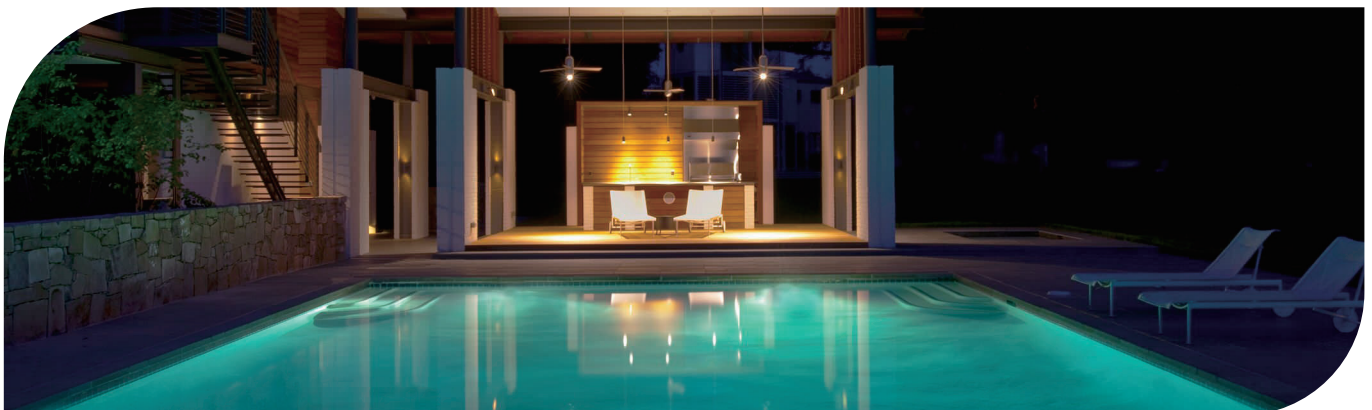

50FT

100FT

150FT

10 inch lights suit for Pentair, Hayward and Jandy niches

PENTAIR

HAYWARD

Jandy

For New Swimming Pool

PF1005

PF1005+W4011

Accessories

W4011

SS316L Frame (big size 270mm)

IP68

Concrete Pool

Model	W4011 (10 inch)							
Applicable Scene	Concrete pool							
Body Material	SS316L							
Beam Angle	120°							
Voltage	12V (AC/DC)							
Power	18W	25W	32W	40W	18W	25W	32W	40W
LED Type	SMD2835	SMD2835	SMD2835	SMD2835	SMD5054	SMD5054	SMD5054	SMD5054
Led Quantity	252pcs	351pcs	441pcs	513pcs	90pcs	120pcs	150pcs	180pcs
Lumen(6400K)	1800lm	2500lm	3200lm	4000lm	/	/	/	/
Lumen(DW)	/	/	/	/	1900lm	2600lm	3300lm	4100lm
Lumen(3000K)	1750lm	2400lm	3100lm	3800lm	/	/	/	/
Lumen(RGB)	900lm	1200lm	1600lm	2000lm	900lm	1200lm	1600lm	2000lm
Lumen(RGBW)	/	/	/	/	1000lm	1300lm	1700lm	2100lm
Control Way	ON/OFF control , Remote control , Wifi control							

50FT

100FT

150FT

6 inch lights suit for Pentair, Hayward and Jandy niches

Pentair

Hayward

Jandy

For New Swimming Pool