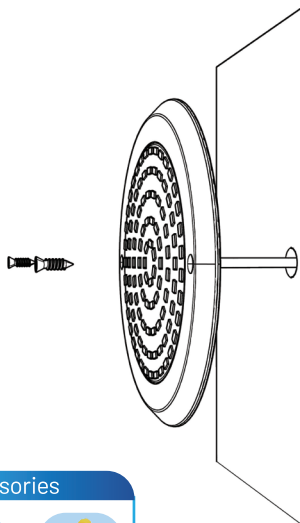

PF1006

PF1006+W4012

Accessories

W4012

SS316L Frame (small size 147mm)

IP68

Concrete Pool

Model	W4012 (6 inch)			
Applicable Scene	Concrete pool			
Body Material	SS316L			
Beam Angle	120°			
Voltage	12V (AC/DC)			
Power	6W	8W	8W	10W
LED Type	SMD2835	SMD2835	SMD5054	SMD5054
Led Quantity	108pcs	135pcs	24pcs	36pcs
Lumen(6400K)	600lm	800lm	600lm	800lm
Lumen(DW)	300lm	400lm	300lm	400lm
Lumen(3000K)	/	/	/	/
Lumen(RGB)	300lm	400lm	300lm	400lm
Lumen(RGBW)	/	/	400lm	500lm
Control Way	ON/OFF control , Remote control , Wifi control			

W4013

Ultra-thin frame SS316L, epoxy resin panel

IP68

Music+RGB lighting synchronized control, by WiFi mobile Phone

Only **12MM** thickness

Easy Installation

Concrete Pool

Features

- * Ultra-thin body
- * Fast installation with 2pcs screws
- * DC 12V , can be controlled with external controller
- * Epoxy resin filled panel, IP68

W4013

Ultra-thin frame SS316L, epoxy resin panel

IP68