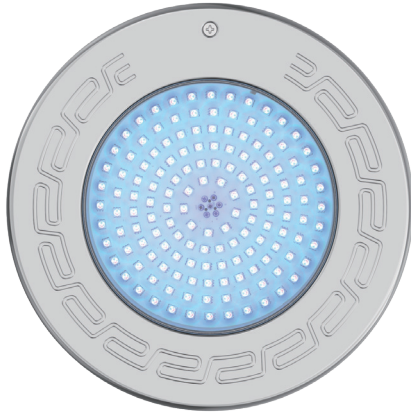

W4011

SS316L Frame (big size 270mm)

IP68

10 inch

10 inch

Features

- * Chinese Ancient Pattern Design
- * Stainless steel 316L frame
- * Suits for American brands niches
- * Epoxy resin filled panel, IP68
- * Cable length customized 50/100/150FT

50FT

100FT

150FT

10 inch lights suit for Pentair, Hayward and Jandy niches

PENTAIR

HAYWARD

Jandy

For New Swimming Pool

PF1005

PF1005+W4011

Accessories

W4011

SS316L Frame (big size 270mm)

IP68

Concrete Pool

Model	W4011 (10 inch)							
Applicable Scene	Concrete pool							
Body Material	SS316L							
Beam Angle	120°							
Voltage	12V (AC/DC)							
Power	18W	25W	32W	40W	18W	25W	32W	40W
LED Type	SMD2835	SMD2835	SMD2835	SMD2835	SMD5054	SMD5054	SMD5054	SMD5054
Led Quantity	252pcs	351pcs	441pcs	513pcs	90pcs	120pcs	150pcs	180pcs
Lumen(6400K)	1800lm	2500lm	3200lm	4000lm	/	/	/	/
Lumen(DW)	/	/	/	/	1900lm	2600lm	3300lm	4100lm
Lumen(3000K)	1750lm	2400lm	3100lm	3800lm	/	/	/	/
Lumen(RGB)	900lm	1200lm	1600lm	2000lm	900lm	1200lm	1600lm	2000lm
Lumen(RGBW)	/	/	/	/	1000lm	1300lm	1700lm	2100lm
Control Way	ON/OFF control , Remote control , Wifi control							

PF1006

PF1006+W4012

Accessories

W4012

SS316L Frame (small size 147mm)

IP68

Concrete Pool

Model	W4012 (6 inch)			
Applicable Scene	Concrete pool			
Body Material	SS316L			
Beam Angle	120°			
Voltage	12V (AC/DC)			
Power	6W	8W	8W	10W
LED Type	SMD2835	SMD2835	SMD5054	SMD5054
Led Quantity	108pcs	135pcs	24pcs	36pcs
Lumen(6400K)	600lm	800lm	600lm	800lm
Lumen(DW)	300lm	400lm	300lm	400lm
Lumen(3000K)	/	/	/	/
Lumen(RGB)	300lm	400lm	300lm	400lm
Lumen(RGBW)	/	/	400lm	500lm
Control Way	ON/OFF control , Remote control , Wifi control			