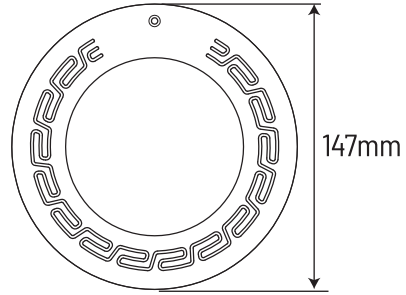

W4011

SS316L Frame (big size 270mm)

IP68

10 inch

10 inch

Features

- * Chinese Ancient Pattern Design
- * Stainless steel 316L frame
- * Suits for American brands niches
- * Epoxy resin filled panel, IP68
- * Cable length customized 50/100/150FT

PF1005

PF1005+W4011

Accessories

W4011

SS316L Frame (big size 270mm)

IP68

Concrete Pool

Model	W4011 (10 inch)							
Applicable Scene	Concrete pool							
Body Material	SS316L							
Beam Angle	120°							
Voltage	12V (AC/DC)							
Power	18W	25W	32W	40W	18W	25W	32W	40W
LED Type	SMD2835	SMD2835	SMD2835	SMD2835	SMD5054	SMD5054	SMD5054	SMD5054
Led Quantity	252pcs	351pcs	441pcs	513pcs	90pcs	120pcs	150pcs	180pcs
Lumen(6400K)	1800lm	2500lm	3200lm	4000lm	/	/	/	/
Lumen(DW)	/	/	/	/	1900lm	2600lm	3300lm	4100lm
Lumen(3000K)	1750lm	2400lm	3100lm	3800lm	/	/	/	/
Lumen(RGB)	900lm	1200lm	1600lm	2000lm	900lm	1200lm	1600lm	2000lm
Lumen(RGBW)	/	/	/	/	1000lm	1300lm	1700lm	2100lm
Control Way	ON/OFF control , Remote control , Wifi control							

W4012

SS316L Frame (small size 147mm)

IP68

6 inch

6 inch

Features

- * Chinese Ancient Pattern Design
- * Stainless steel 316L frame
- * Suits for American brands niches
- * Epoxy resin filled panel, IP68
- * Cable length customized 50/100/150FT

PF1006

PF1006+W4012

Accessories

W4012

SS316L Frame (small size 147mm)

IP68

Concrete Pool

Model	W4012 (6 inch)			
Applicable Scene	Concrete pool			
Body Material	SS316L			
Beam Angle	120°			
Voltage	12V (AC/DC)			
Power	6W	8W	8W	10W
LED Type	SMD2835	SMD2835	SMD5054	SMD5054
Led Quantity	108pcs	135pcs	24pcs	36pcs
Lumen(6400K)	600lm	800lm	600lm	800lm
Lumen(DW)	300lm	400lm	300lm	400lm
Lumen(3000K)	/	/	/	/
Lumen(RGB)	300lm	400lm	300lm	400lm
Lumen(RGBW)	/	/	400lm	500lm
Control Way	ON/OFF control , Remote control , Wifi control			