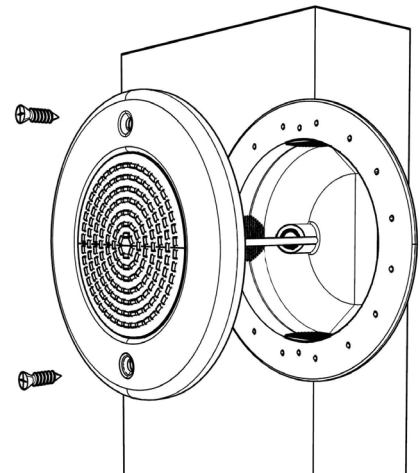

Model	W4013							
Applicable Scene	Concrete pool							
Body Material	SS316L							
Beam Angle	120°							
Voltage	12V (DC)							
Power	18W	25W	32W	40W	18W	25W	32W	40W
LED Type	SMD2835	SMD2835	SMD2835	SMD2835	SMD5054	SMD5054	SMD5054	SMD5054
Led Quantity	252pcs	351pcs	441pcs	513pcs	90pcs	120pcs	150pcs	180pcs
Lumen(6400K)	1800lm	2500lm	3200lm	4000lm	/	/	/	/
Lumen(DW)	/	/	/	/	1900lm	2600lm	3300lm	4100lm
Lumen(3000K)	1750lm	2400lm	3100lm	3800lm	/	/	/	/
Lumen(RGB)	900lm	1200lm	1600lm	2000lm	900lm	1200lm	1600lm	2000lm
Lumen(RGBW)	/	/	/	/	1000lm	1300lm	1700lm	2100lm
Control Way	External RGB controller, Wifi control							

W4014

Ultra-thin frame SS316L, epoxy resin panel

IP68

Features

- * SS316L Ultra-thin Recessed pool lights
- * Only 39mm thickness
- * Suits for concrete pool, with PF1003C
- * Epoxy resin filled panel, IP68

PF1003C

Concrete Pool

Model	W4014							
Applicable Scene	Concrete pool							
Body Material	SS316L							
Beam Angle	120°							
Voltage	12V (AC/DC)							
Power	18W	25W	32W	40W	18W	25W	32W	40W
LED Type	SMD2835	SMD2835	SMD2835	SMD2835	SMD5054	SMD5054	SMD5054	SMD5054
Led Quantity	252pcs	351pcs	441pcs	513pcs	90pcs	120pcs	150pcs	180pcs
Lumen(6400K)	1800lm	2500lm	3200lm	4000lm	/	/	/	/
Lumen(DW)	/	/	/	/	1900lm	2600lm	3300lm	4100lm
Lumen(3000K)	1750lm	2400lm	3100lm	3800lm	/	/	/	/
Lumen(RGB)	900lm	1200lm	1600lm	2000lm	900lm	1200lm	1600lm	2000lm
Lumen(RGBW)	/	/	/	/	1000lm	1300lm	1700lm	2100lm
Control Way	ON/OFF control , Remote control , Wifi control							