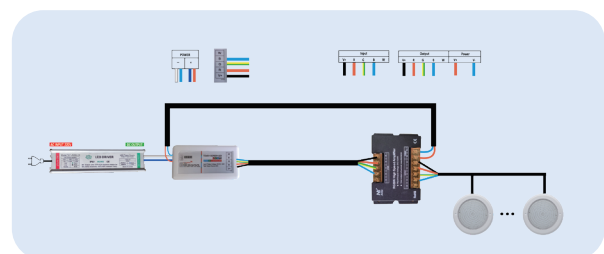

PF1006

PF1006+W4012

Accessories

W4012

SS316L Frame (small size 147mm)

IP68

Concrete Pool

Model	W4012 (6 inch)			
Applicable Scene	Concrete pool			
Body Material	SS316L			
Beam Angle	120°			
Voltage	12V (AC/DC)			
Power	6W	8W	8W	10W
LED Type	SMD2835	SMD2835	SMD5054	SMD5054
Led Quantity	108pcs	135pcs	24pcs	36pcs
Lumen(6400K)	600lm	800lm	600lm	800lm
Lumen(DW)	300lm	400lm	300lm	400lm
Lumen(3000K)	/	/	/	/
Lumen(RGB)	300lm	400lm	300lm	400lm
Lumen(RGBW)	/	/	400lm	500lm
Control Way	ON/OFF control , Remote control , Wifi control			

W4013

Ultra-thin frame SS316L, epoxy resin panel

IP68

Music+RGB lighting synchronized control, by WiFi mobile Phone

Only **12MM** thickness

Easy Installation

Concrete Pool

Features

- * Ultra-thin body
- * Fast installation with 2pcs screws
- * DC 12V , can be controlled with external controller
- * Epoxy resin filled panel, IP68

W4013

Ultra-thin frame SS316L, epoxy resin panel

IP68

Model	W4013							
Applicable Scene	Concrete pool							
Body Material	SS316L							
Beam Angle	120°							
Voltage	12V (DC)							
Power	18W	25W	32W	40W	18W	25W	32W	40W
LED Type	SMD2835	SMD2835	SMD2835	SMD2835	SMD5054	SMD5054	SMD5054	SMD5054
Led Quantity	252pcs	351pcs	441pcs	513pcs	90pcs	120pcs	150pcs	180pcs
Lumen(6400K)	1800lm	2500lm	3200lm	4000lm	/	/	/	/
Lumen(DW)	/	/	/	/	1900lm	2600lm	3300lm	4100lm
Lumen(3000K)	1750lm	2400lm	3100lm	3800lm	/	/	/	/
Lumen(RGB)	900lm	1200lm	1600lm	2000lm	900lm	1200lm	1600lm	2000lm
Lumen(RGBW)	/	/	/	/	1000lm	1300lm	1700lm	2100lm
Control Way	External RGB controller, Wifi control							