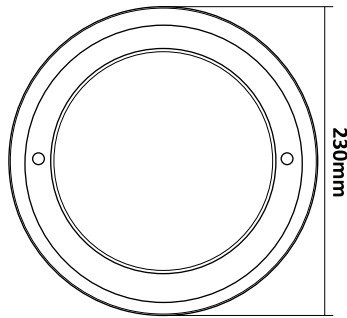

W4012

SS316L Frame (small size 147mm)

IP68

6 inch

6 inch

Features

- * Chinese Ancient Pattern Design
- * Stainless steel 316L frame
- * Suits for American brands niches
- * Epoxy resin filled panel, IP68
- * Cable length customized 50/100/150FT

PF1006

PF1006+W4012

Accessories

W4012

SS316L Frame (small size 147mm)

IP68

Concrete Pool

Model	W4012 (6 inch)			
Applicable Scene	Concrete pool			
Body Material	SS316L			
Beam Angle	120°			
Voltage	12V (AC/DC)			
Power	6W	8W	8W	10W
LED Type	SMD2835	SMD2835	SMD5054	SMD5054
Led Quantity	108pcs	135pcs	24pcs	36pcs
Lumen(6400K)	600lm	800lm	600lm	800lm
Lumen(DW)	300lm	400lm	300lm	400lm
Lumen(3000K)	/	/	/	/
Lumen(RGB)	300lm	400lm	300lm	400lm
Lumen(RGBW)	/	/	400lm	500lm
Control Way	ON/OFF control , Remote control , Wifi control			

- * Ultra-thin body
- * Fast installation with 2pcs screws
- * DC 12V , can be controlled with external controller
- * Epoxy resin filled panel, IP68

W4013

Ultra-thin frame SS316L, epoxy resin panel

IP68

Model	W4013							
Applicable Scene	Concrete pool							
Body Material	SS316L							
Beam Angle	120°							
Voltage	12V (DC)							
Power	18W	25W	32W	40W	18W	25W	32W	40W
LED Type	SMD2835	SMD2835	SMD2835	SMD2835	SMD5054	SMD5054	SMD5054	SMD5054
Led Quantity	252pcs	351pcs	441pcs	513pcs	90pcs	120pcs	150pcs	180pcs
Lumen(6400K)	1800lm	2500lm	3200lm	4000lm	/	/	/	/
Lumen(DW)	/	/	/	/	1900lm	2600lm	3300lm	4100lm
Lumen(3000K)	1750lm	2400lm	3100lm	3800lm	/	/	/	/
Lumen(RGB)	900lm	1200lm	1600lm	2000lm	900lm	1200lm	1600lm	2000lm
Lumen(RGBW)	/	/	/	/	1000lm	1300lm	1700lm	2100lm
Control Way	External RGB controller, Wifi control							