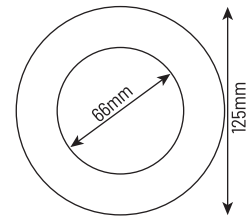

Features

- * Three size options
- * DC12V,3W/6W/9W
- * Suit for rigid pipe installation
- * SMD3030 LED/SMD5050 LED

Plug-in

Suit for PVC Pipe: Φ 2cm

Suit for PVC Pipe: Φ 2.5cm

Model	W2010 / W2011 / W2012			
Applicable Scene	Concrete pool			
Body Material	ABS			
Beam Angle	120°			
Voltage	12V (DC)			
Power	3W	6W	9W	9W
LED Type	SMD3030	SMD3030	SMD3030	SMD5054
Led Quantity	3pcs	6pcs	9pcs	36pcs
Lumen(6400K)	280lm	500lm	800lm	900lm
Lumen(3000K)	250lm	450lm	700lm	800lm
Lumen(RGB)	150lm	250lm	400lm	450lm
Control Way	ON/OFF control , Remote control , Wifi control			