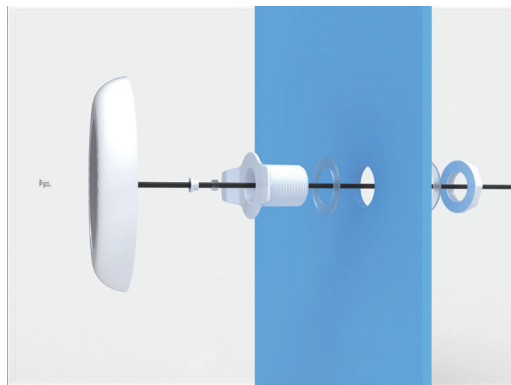

Features

- * Three size options
- * DC12V,3W/6W/9W
- * Suit for rigid pipe installation
- * SMD3030 LED/SMD5050 LED

Plug-in

Suit for PVC Pipe: Φ 2cm

Suit for PVC Pipe: Φ 2.5cm

Model	W2010 / W2011 / W2012			
Applicable Scene	Concrete pool			
Body Material	ABS			
Beam Angle	120°			
Voltage	12V (DC)			
Power	3W	6W	9W	9W
LED Type	SMD3030	SMD3030	SMD3030	SMD5054
Led Quantity	3pcs	6pcs	9pcs	36pcs
Lumen(6400K)	280lm	500lm	800lm	900lm
Lumen(3000K)	250lm	450lm	700lm	800lm
Lumen(RGB)	150lm	250lm	400lm	450lm
Control Way	ON/OFF control , Remote control , Wifi control			

1.5 inch pool light

1.5 inch - BRT011

IP68

Half-round lamp shade

BRT011 Suit for W2002/W2003/W2014 + Half-round lamp shade

Concrete pool

Fiberglass pool

Accessories

BRT011

BRT011

1.5 inch pool light

1.5 inch - BRT011

IP68

Model	W2002M/W2003M/W2014M							
Applicable Scene	Concrete pool, Fiberglass Pool, Vinyl liner pool							
Body Material	ABS+PC							
Beam Angle	120°							
Voltage	12V (AC/DC)							
Power	18W	25W	32W	40W	18W	25W	32W	40W
LED Type	SMD2835	SMD2835	SMD2835	SMD2835	SMD5054	SMD5054	SMD5054	SMD5054
Led Quantity	252pcs	351pcs	441pcs	513pcs	90pcs	120pcs	150pcs	180pcs
Lumen(6400K)	1800lm	2500lm	3200lm	4000lm	/	/	/	/
Lumen(DW)	/	/	/	/	1900lm	2600lm	3300lm	4100lm
Lumen(3000K)	1750lm	2400lm	3100lm	3800lm	/	/	/	/
Lumen(RGB)	900lm	1200lm	1600lm	2000lm	900lm	1200lm	1600lm	2000lm
Lumen(RGBW)	/	/	/	/	1000lm	1300lm	1700lm	2100lm
Control Way	ON/OFF control , Remote control , Wifi control							

2.0 inch pool light

2.0 inch - BRT012

IP68

W2015

BRT012

Concrete pool

Fiberglass pool

Accessories