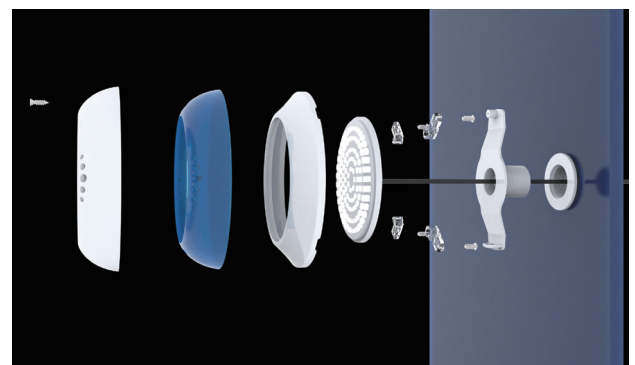

Features

- * Three size options
- * DC12V,3W/6W/9W
- * Suit for rigid pipe installation
- * SMD3030 LED/SMD5050 LED

Plug-in

Suit for PVC Pipe: Φ 2cm

Suit for PVC Pipe: Φ 2.5cm

Model	W2010 / W2011 / W2012			
Applicable Scene	Concrete pool			
Body Material	ABS			
Beam Angle	120°			
Voltage	12V (DC)			
Power	3W	6W	9W	9W
LED Type	SMD3030	SMD3030	SMD3030	SMD5054
Led Quantity	3pcs	6pcs	9pcs	36pcs
Lumen(6400K)	280lm	500lm	800lm	900lm
Lumen(3000K)	250lm	450lm	700lm	800lm
Lumen(RGB)	150lm	250lm	400lm	450lm
Control Way	ON/OFF control , Remote control , Wifi control			

1.5 inch pool light

1.5 inch - BRT011

IP68

Half-round lamp shade

BRT011 Suit for W2002/W2003/W2014 + Half-round lamp shade

Concrete pool

Fiberglass pool

Accessories

BRT011

BRT011

1.5 inch pool light

1.5 inch - BRT011

IP68

Model	W2002M/W2003M/W2014M							
Applicable Scene	Concrete pool, Fiberglass Pool, Vinyl liner pool							
Body Material	ABS+PC							
Beam Angle	120°							
Voltage	12V (AC/DC)							
Power	18W	25W	32W	40W	18W	25W	32W	40W
LED Type	SMD2835	SMD2835	SMD2835	SMD2835	SMD5054	SMD5054	SMD5054	SMD5054
Led Quantity	252pcs	351pcs	441pcs	513pcs	90pcs	120pcs	150pcs	180pcs
Lumen(6400K)	1800lm	2500lm	3200lm	4000lm	/	/	/	/
Lumen(DW)	/	/	/	/	1900lm	2600lm	3300lm	4100lm
Lumen(3000K)	1750lm	2400lm	3100lm	3800lm	/	/	/	/
Lumen(RGB)	900lm	1200lm	1600lm	2000lm	900lm	1200lm	1600lm	2000lm
Lumen(RGBW)	/	/	/	/	1000lm	1300lm	1700lm	2100lm
Control Way	ON/OFF control , Remote control , Wifi control							