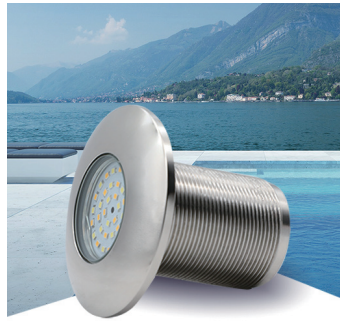

M2001

SS316L ,SPA light

IP68

Features

- * SS316L housing
- * Multiple installation methods
- * For SPA pool

Concrete pool

Fiberglass pool

CODE	Volt	Power	LED	Qty	Lumens				Remarks
					WHT	DW	RGB	RGBW	
M2001	AC12V	3W	SMD2835	36pcs	300lm	/	150lm	/	RGB control way A. On/Off control B. Remote control

W2010 / W2011 / W2012

ABS Frame + PC cover , filled with epoxy resin

IP68

W2012

W2011

W2010

Threaded

Suit for PVC Pipe: Φ 2.5cm

Features

- * Three size options
- * DC12V,3W/6W/9W
- * Suit for rigid pipe installation
- * SMD3030 LED/SMD5050 LED

Plug-in

Suit for PVC Pipe: Φ 2cm

Suit for PVC Pipe: Φ 2.5cm

Model	W2010 / W2011 / W2012			
Applicable Scene	Concrete pool			
Body Material	ABS			
Beam Angle	120°			
Voltage	12V (DC)			
Power	3W	6W	9W	9W
LED Type	SMD3030	SMD3030	SMD3030	SMD5054
Led Quantity	3pcs	6pcs	9pcs	36pcs
Lumen(6400K)	280lm	500lm	800lm	900lm
Lumen(3000K)	250lm	450lm	700lm	800lm
Lumen(RGB)	150lm	250lm	400lm	450lm
Control Way	ON/OFF control , Remote control , Wifi control			

1.5 inch pool light

1.5 inch - BRT011

IP68

Half-round lamp shade

BRT011 Suit for W2002/W2003/W2014 + Half-round lamp shade

Concrete pool

Fiberglass pool

Accessories