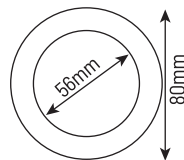

Features

- * Three size options
- * DC12V,3W/6W/9W
- * Suit for rigid pipe installation
- * SMD3030 LED/SMD5050 LED

Plug-in

Suit for PVC Pipe: Φ 2cm

Suit for PVC Pipe: Φ 2.5cm

Model	W2010 / W2011 / W2012			
Applicable Scene	Concrete pool			
Body Material	ABS			
Beam Angle	120°			
Voltage	12V (DC)			
Power	3W	6W	9W	9W
LED Type	SMD3030	SMD3030	SMD3030	SMD5054
Led Quantity	3pcs	6pcs	9pcs	36pcs
Lumen(6400K)	280lm	500lm	800lm	900lm
Lumen(3000K)	250lm	450lm	700lm	800lm
Lumen(RGB)	150lm	250lm	400lm	450lm
Control Way	ON/OFF control , Remote control , Wifi control			