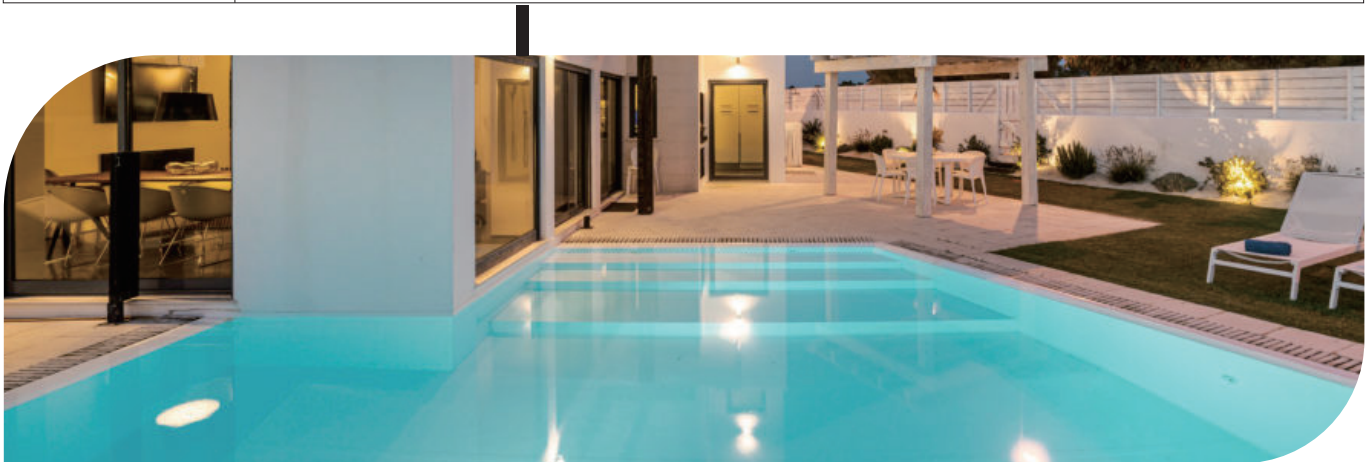

Model	W2002M/W2003M/W2014M							
Applicable Scene	Concrete pool, Fiberglass Pool, Vinyl liner pool							
Body Material	ABS+PC							
Beam Angle	120°							
Voltage	12V (AC/DC)							
Power	18W	25W	32W	40W	18W	25W	32W	40W
LED Type	SMD2835	SMD2835	SMD2835	SMD2835	SMD5054	SMD5054	SMD5054	SMD5054
Led Quantity	252pcs	351pcs	441pcs	513pcs	90pcs	120pcs	150pcs	180pcs
Lumen(6400K)	1800lm	2500lm	3200lm	4000lm	/	/	/	/
Lumen(DW)	/	/	/	/	1900lm	2600lm	3300lm	4100lm
Lumen(3000K)	1750lm	2400lm	3100lm	3800lm	/	/	/	/
Lumen(RGB)	900lm	1200lm	1600lm	2000lm	900lm	1200lm	1600lm	2000lm
Lumen(RGBW)	/	/	/	/	1000lm	1300lm	1700lm	2100lm
Control Way	ON/OFF control , Remote control , Wifi control