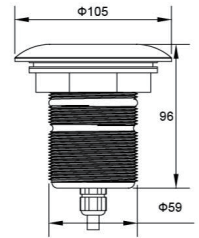

M2001

SS316L ,SPA light

IP68

Features

- * SS316L housing
- * Multiple installation methods
- * For SPA pool

Concrete pool

Fiberglass pool

CODE	Volt	Power	LED	Qty	Lumens				Remarks
					WHT	DW	RGB	RGBW	
M2001	AC12V	3W	SMD2835	36pcs	300lm	/	150lm	/	RGB control way A. On/Off control B. Remote control

W2010 / W2011 / W2012

ABS Frame + PC cover , filled with epoxy resin

IP68

W2012

W2011

W2010

Threaded

Suit for PVC Pipe: Φ 2.5cm

Features

- * Three size options
- * DC12V,3W/6W/9W
- * Suit for rigid pipe installation
- * SMD3030 LED/SMD5050 LED

Plug-in

Suit for PVC Pipe: Φ 2cm

Suit for PVC Pipe: Φ 2.5cm

Model	W2010 / W2011 / W2012			
Applicable Scene	Concrete pool			
Body Material	ABS			
Beam Angle	120°			
Voltage	12V (DC)			
Power	3W	6W	9W	9W
LED Type	SMD3030	SMD3030	SMD3030	SMD5054
Led Quantity	3pcs	6pcs	9pcs	36pcs
Lumen(6400K)	280lm	500lm	800lm	900lm
Lumen(3000K)	250lm	450lm	700lm	800lm
Lumen(RGB)	150lm	250lm	400lm	450lm
Control Way	ON/OFF control , Remote control , Wifi control			