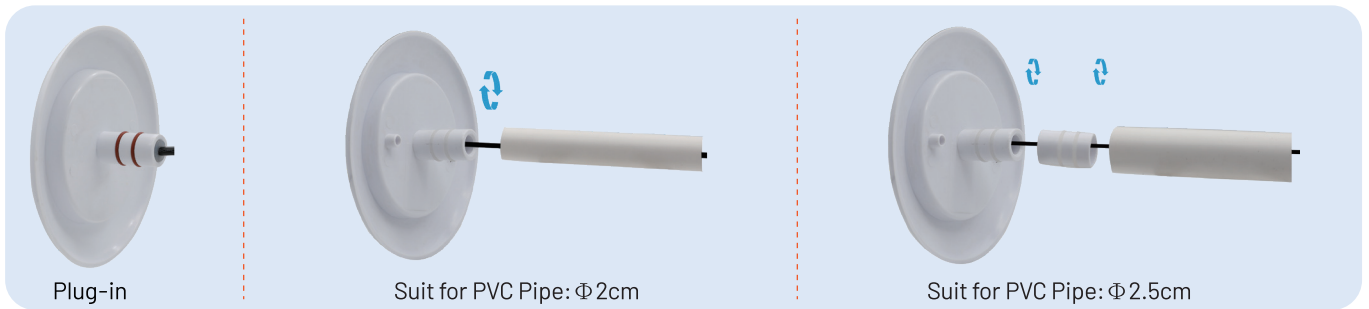

M2001

SS316L ,SPA light

IP68

Features

- * SS316L housing
- * Multiple installation methods
- * For SPA pool

Concrete pool

Fiberglass pool

CODE	Volt	Power	LED	Qty	Lumens				Remarks
					WHT	DW	RGB	RGBW	
M2001	AC12V	3W	SMD2835	36pcs	300lm	/	150lm	/	RGB control way A. On/Off control B. Remote control

W2010 / W2011 / W2012

ABS Frame + PC cover , filled with epoxy resin

IP68

W2012

W2011

W2010

Threaded

Suit for PVC Pipe: Φ 2.5cm

Features

- * Three size options
- * DC12V,3W/6W/9W
- * Suit for rigid pipe installation
- * SMD3030 LED/SMD5050 LED

Plug-in

Suit for PVC Pipe: Φ 2cm

Suit for PVC Pipe: Φ 2.5cm

Model	W2010 / W2011 / W2012			
Applicable Scene	Concrete pool			
Body Material	ABS			
Beam Angle	120°			
Voltage	12V (DC)			
Power	3W	6W	9W	9W
LED Type	SMD3030	SMD3030	SMD3030	SMD5054
Led Quantity	3pcs	6pcs	9pcs	36pcs
Lumen(6400K)	280lm	500lm	800lm	900lm
Lumen(3000K)	250lm	450lm	700lm	800lm
Lumen(RGB)	150lm	250lm	400lm	450lm
Control Way	ON/OFF control , Remote control , Wifi control			

1.5 inch pool light

1.5 inch - BRT011

IP68

Half-round lamp shade

BRT011 Suit for W2002/W2003/W2014 + Half-round lamp shade

Concrete pool

Fiberglass pool

Accessories