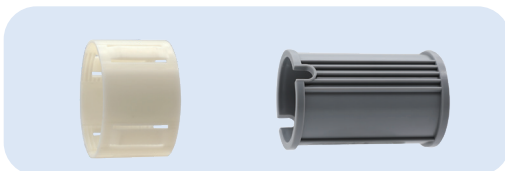

M2001

SS316L ,SPA light

IP68

Features

- * SS316L housing
- * Multiple installation methods
- * For SPA pool

Concrete pool

Fiberglass pool

CODE	Volt	Power	LED	Qty	Lumens				Remarks
					WHT	DW	RGB	RGBW	
M2001	AC12V	3W	SMD2835	36pcs	300lm	/	150lm	/	RGB control way A. On/Off control B. Remote control

W2010 / W2011 / W2012

ABS Frame + PC cover , filled with epoxy resin

IP68

W2012

W2011

W2010

Threaded

Suit for PVC Pipe: Φ 2.5cm

Features

- * Three size options
- * DC12V,3W/6W/9W
- * Suit for rigid pipe installation
- * SMD3030 LED/SMD5050 LED

Plug-in

Suit for PVC Pipe: Φ 2cm

Suit for PVC Pipe: Φ 2.5cm

Model	W2010 / W2011 / W2012			
Applicable Scene	Concrete pool			
Body Material	ABS			
Beam Angle	120°			
Voltage	12V (DC)			
Power	3W	6W	9W	9W
LED Type	SMD3030	SMD3030	SMD3030	SMD5054
Led Quantity	3pcs	6pcs	9pcs	36pcs
Lumen(6400K)	280lm	500lm	800lm	900lm
Lumen(3000K)	250lm	450lm	700lm	800lm
Lumen(RGB)	150lm	250lm	400lm	450lm
Control Way	ON/OFF control , Remote control , Wifi control			

1.5 inch pool light

1.5 inch - BRT011

IP68

Half-round lamp shade

BRT011 Suit for W2002/W2003/W2014 + Half-round lamp shade

Concrete pool

Fiberglass pool

Accessories