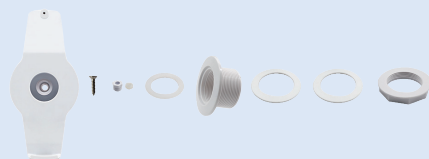

M2001

SS316L ,SPA light

IP68

Features

- * SS316L housing
- * Multiple installation methods
- * For SPA pool

Concrete pool

Fiberglass pool

CODE	Volt	Power	LED	Qty	Lumens				Remarks
					WHT	DW	RGB	RGBW	
M2001	AC12V	3W	SMD2835	36pcs	300lm	/	150lm	/	RGB control way A. On/Off control B. Remote control

Features

- * Three size options
- * DC12V,3W/6W/9W
- * Suit for rigid pipe installation
- * SMD3030 LED/SMD5050 LED

Plug-in

Suit for PVC Pipe: Φ 2cm

Suit for PVC Pipe: Φ 2.5cm

Model	W2010 / W2011 / W2012			
Applicable Scene	Concrete pool			
Body Material	ABS			
Beam Angle	120°			
Voltage	12V (DC)			
Power	3W	6W	9W	9W
LED Type	SMD3030	SMD3030	SMD3030	SMD5054
Led Quantity	3pcs	6pcs	9pcs	36pcs
Lumen(6400K)	280lm	500lm	800lm	900lm
Lumen(3000K)	250lm	450lm	700lm	800lm
Lumen(RGB)	150lm	250lm	400lm	450lm
Control Way	ON/OFF control , Remote control , Wifi control			

1.5 inch pool light

1.5 inch - BRT011

IP68

Half-round lamp shade

BRT011 Suit for W2002/W2003/W2014 + Half-round lamp shade

Concrete pool

Fiberglass pool

Accessories

BRT011

BRT011

1.5 inch pool light

1.5 inch - BRT011

IP68

Model	W2002M/W2003M/W2014M							
Applicable Scene	Concrete pool, Fiberglass Pool, Vinyl liner pool							
Body Material	ABS+PC							
Beam Angle	120°							
Voltage	12V (AC/DC)							
Power	18W	25W	32W	40W	18W	25W	32W	40W
LED Type	SMD2835	SMD2835	SMD2835	SMD2835	SMD5054	SMD5054	SMD5054	SMD5054
Led Quantity	252pcs	351pcs	441pcs	513pcs	90pcs	120pcs	150pcs	180pcs
Lumen(6400K)	1800lm	2500lm	3200lm	4000lm	/	/	/	/
Lumen(DW)	/	/	/	/	1900lm	2600lm	3300lm	4100lm
Lumen(3000K)	1750lm	2400lm	3100lm	3800lm	/	/	/	/
Lumen(RGB)	900lm	1200lm	1600lm	2000lm	900lm	1200lm	1600lm	2000lm
Lumen(RGBW)	/	/	/	/	1000lm	1300lm	1700lm	2100lm
Control Way	ON/OFF control , Remote control , Wifi control							