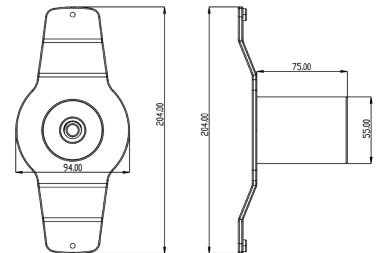

Features

- * Three size options
- * DC12V,3W/6W/9W
- * Suit for rigid pipe installation
- * SMD3030 LED/SMD5050 LED

Plug-in

Suit for PVC Pipe: Φ 2cm

Suit for PVC Pipe: Φ 2.5cm

Model	W2010 / W2011 / W2012			
Applicable Scene	Concrete pool			
Body Material	ABS			
Beam Angle	120°			
Voltage	12V (DC)			
Power	3W	6W	9W	9W
LED Type	SMD3030	SMD3030	SMD3030	SMD5054
Led Quantity	3pcs	6pcs	9pcs	36pcs
Lumen(6400K)	280lm	500lm	800lm	900lm
Lumen(3000K)	250lm	450lm	700lm	800lm
Lumen(RGB)	150lm	250lm	400lm	450lm
Control Way	ON/OFF control , Remote control , Wifi control			

BRT011

BRT011

1.5 inch pool light

1.5 inch - BRT011

IP68

Model	W2002M/W2003M/W2014M							
Applicable Scene	Concrete pool, Fiberglass Pool, Vinyl liner pool							
Body Material	ABS+PC							
Beam Angle	120°							
Voltage	12V (AC/DC)							
Power	18W	25W	32W	40W	18W	25W	32W	40W
LED Type	SMD2835	SMD2835	SMD2835	SMD2835	SMD5054	SMD5054	SMD5054	SMD5054
Led Quantity	252pcs	351pcs	441pcs	513pcs	90pcs	120pcs	150pcs	180pcs
Lumen(6400K)	1800lm	2500lm	3200lm	4000lm	/	/	/	/
Lumen(DW)	/	/	/	/	1900lm	2600lm	3300lm	4100lm
Lumen(3000K)	1750lm	2400lm	3100lm	3800lm	/	/	/	/
Lumen(RGB)	900lm	1200lm	1600lm	2000lm	900lm	1200lm	1600lm	2000lm
Lumen(RGBW)	/	/	/	/	1000lm	1300lm	1700lm	2100lm
Control Way	ON/OFF control , Remote control , Wifi control							

2.0 inch pool light

2.0 inch - BRT012

IP68

W2015

BRT012

Concrete pool

Fiberglass pool

Accessories