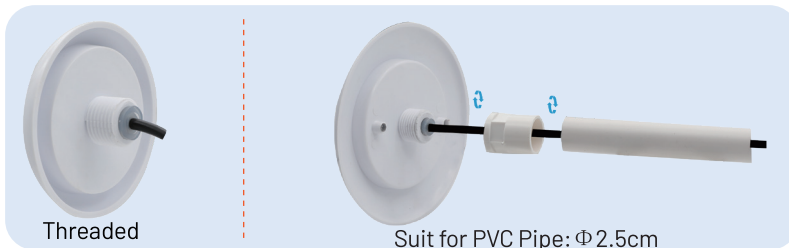

M2001

SS316L ,SPA light

IP68

Features

- * SS316L housing
- * Multiple installation methods
- * For SPA pool

Concrete pool

Fiberglass pool

CODE	Volt	Power	LED	Qty	Lumens				Remarks
					WHT	DW	RGB	RGBW	
M2001	AC12V	3W	SMD2835	36pcs	300lm	/	150lm	/	RGB control way A. On/Off control B. Remote control

W2010 / W2011 / W2012

ABS Frame + PC cover , filled with epoxy resin

IP68

W2012

W2011

W2010

Threaded

Suit for PVC Pipe: Φ 2.5cm

Features

- * Three size options
- * DC12V,3W/6W/9W
- * Suit for rigid pipe installation
- * SMD3030 LED/SMD5050 LED

Plug-in

Suit for PVC Pipe: Φ 2cm

Suit for PVC Pipe: Φ 2.5cm

Model	W2010 / W2011 / W2012			
Applicable Scene	Concrete pool			
Body Material	ABS			
Beam Angle	120°			
Voltage	12V (DC)			
Power	3W	6W	9W	9W
LED Type	SMD3030	SMD3030	SMD3030	SMD5054
Led Quantity	3pcs	6pcs	9pcs	36pcs
Lumen(6400K)	280lm	500lm	800lm	900lm
Lumen(3000K)	250lm	450lm	700lm	800lm
Lumen(RGB)	150lm	250lm	400lm	450lm
Control Way	ON/OFF control , Remote control , Wifi control			

1.5 inch pool light

1.5 inch - BRT011

IP68

Half-round lamp shade

BRT011 Suit for W2002/W2003/W2014 + Half-round lamp shade

Concrete pool

Fiberglass pool

Accessories