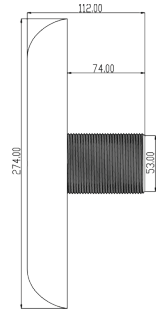

Features

- * Three size options
- * DC12V,3W/6W/9W
- * Suit for rigid pipe installation
- * SMD3030 LED/SMD5050 LED

Plug-in

Suit for PVC Pipe: Φ 2cm

Suit for PVC Pipe: Φ 2.5cm

Model	W2010 / W2011 / W2012			
Applicable Scene	Concrete pool			
Body Material	ABS			
Beam Angle	120°			
Voltage	12V (DC)			
Power	3W	6W	9W	9W
LED Type	SMD3030	SMD3030	SMD3030	SMD5054
Led Quantity	3pcs	6pcs	9pcs	36pcs
Lumen(6400K)	280lm	500lm	800lm	900lm
Lumen(3000K)	250lm	450lm	700lm	800lm
Lumen(RGB)	150lm	250lm	400lm	450lm
Control Way	ON/OFF control , Remote control , Wifi control			

BRT011

BRT011

1.5 inch pool light

1.5 inch - BRT011

IP68

Model	W2002M/W2003M/W2014M							
Applicable Scene	Concrete pool, Fiberglass Pool, Vinyl liner pool							
Body Material	ABS+PC							
Beam Angle	120°							
Voltage	12V (AC/DC)							
Power	18W	25W	32W	40W	18W	25W	32W	40W
LED Type	SMD2835	SMD2835	SMD2835	SMD2835	SMD5054	SMD5054	SMD5054	SMD5054
Led Quantity	252pcs	351pcs	441pcs	513pcs	90pcs	120pcs	150pcs	180pcs
Lumen(6400K)	1800lm	2500lm	3200lm	4000lm	/	/	/	/
Lumen(DW)	/	/	/	/	1900lm	2600lm	3300lm	4100lm
Lumen(3000K)	1750lm	2400lm	3100lm	3800lm	/	/	/	/
Lumen(RGB)	900lm	1200lm	1600lm	2000lm	900lm	1200lm	1600lm	2000lm
Lumen(RGBW)	/	/	/	/	1000lm	1300lm	1700lm	2100lm
Control Way	ON/OFF control , Remote control , Wifi control							

2.0 inch pool light

2.0 inch - BRT012

IP68

W2015

BRT012

Concrete pool

Fiberglass pool

Accessories