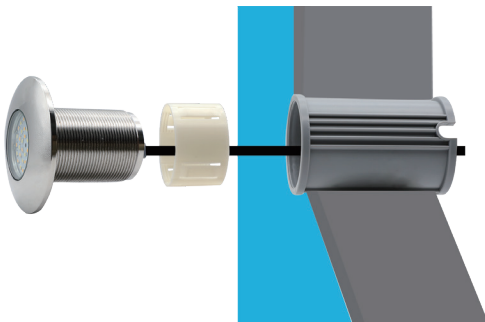

M2001

SS316L ,SPA light

IP68

Features

- * SS316L housing
- * Multiple installation methods
- * For SPA pool

Concrete pool

Fiberglass pool

CODE	Volt	Power	LED	Qty	Lumens				Remarks
					WHT	DW	RGB	RGBW	
M2001	AC12V	3W	SMD2835	36pcs	300lm	/	150lm	/	RGB control way A. On/Off control B. Remote control

W2010 / W2011 / W2012

ABS Frame + PC cover , filled with epoxy resin

IP68

W2012

W2011

W2010

Threaded

Suit for PVC Pipe: Φ 2.5cm

Features

- * Three size options
- * DC12V,3W/6W/9W
- * Suit for rigid pipe installation
- * SMD3030 LED/SMD5050 LED

Plug-in

Suit for PVC Pipe: Φ 2cm

Suit for PVC Pipe: Φ 2.5cm

Model	W2010 / W2011 / W2012			
Applicable Scene	Concrete pool			
Body Material	ABS			
Beam Angle	120°			
Voltage	12V (DC)			
Power	3W	6W	9W	9W
LED Type	SMD3030	SMD3030	SMD3030	SMD5054
Led Quantity	3pcs	6pcs	9pcs	36pcs
Lumen(6400K)	280lm	500lm	800lm	900lm
Lumen(3000K)	250lm	450lm	700lm	800lm
Lumen(RGB)	150lm	250lm	400lm	450lm
Control Way	ON/OFF control , Remote control , Wifi control			

1.5 inch pool light

1.5 inch - BRT011

IP68

Half-round lamp shade

BRT011 Suit for W2002/W2003/W2014 + Half-round lamp shade

Concrete pool

Fiberglass pool

Accessories