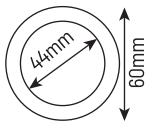

Features

- * Three size options
- * DC12V,3W/6W/9W
- * Suit for rigid pipe installation
- * SMD3030 LED/SMD5050 LED

Plug-in

Suit for PVC Pipe: Φ 2cm

Suit for PVC Pipe: Φ 2.5cm

Model	W2010 / W2011 / W2012			
Applicable Scene	Concrete pool			
Body Material	ABS			
Beam Angle	120°			
Voltage	12V (DC)			
Power	3W	6W	9W	9W
LED Type	SMD3030	SMD3030	SMD3030	SMD5054
Led Quantity	3pcs	6pcs	9pcs	36pcs
Lumen(6400K)	280lm	500lm	800lm	900lm
Lumen(3000K)	250lm	450lm	700lm	800lm
Lumen(RGB)	150lm	250lm	400lm	450lm
Control Way	ON/OFF control , Remote control , Wifi control			