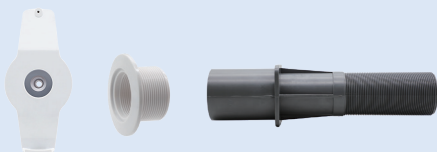

M2001

SS316L ,SPA light

IP68

Features

- * SS316L housing
- * Multiple installation methods
- * For SPA pool

Concrete pool

Fiberglass pool

CODE	Volt	Power	LED	Qty	Lumens				Remarks
					WHT	DW	RGB	RGBW	
M2001	AC12V	3W	SMD2835	36pcs	300lm	/	150lm	/	RGB control way A. On/Off control B. Remote control

Features

- * Three size options
- * DC12V,3W/6W/9W
- * Suit for rigid pipe installation
- * SMD3030 LED/SMD5050 LED

Plug-in

Suit for PVC Pipe: Φ 2cm

Suit for PVC Pipe: Φ 2.5cm

Model	W2010 / W2011 / W2012			
Applicable Scene	Concrete pool			
Body Material	ABS			
Beam Angle	120°			
Voltage	12V (DC)			
Power	3W	6W	9W	9W
LED Type	SMD3030	SMD3030	SMD3030	SMD5054
Led Quantity	3pcs	6pcs	9pcs	36pcs
Lumen(6400K)	280lm	500lm	800lm	900lm
Lumen(3000K)	250lm	450lm	700lm	800lm
Lumen(RGB)	150lm	250lm	400lm	450lm
Control Way	ON/OFF control , Remote control , Wifi control			

1.5 inch pool light

1.5 inch - BRT011

IP68

Half-round lamp shade

BRT011 Suit for W2002/W2003/W2014 + Half-round lamp shade

Concrete pool

Fiberglass pool

Accessories

BRT011

BRT011

1.5 inch pool light

1.5 inch - BRT011

IP68

Model	W2002M/W2003M/W2014M							
Applicable Scene	Concrete pool, Fiberglass Pool, Vinyl liner pool							
Body Material	ABS+PC							
Beam Angle	120°							
Voltage	12V (AC/DC)							
Power	18W	25W	32W	40W	18W	25W	32W	40W
LED Type	SMD2835	SMD2835	SMD2835	SMD2835	SMD5054	SMD5054	SMD5054	SMD5054
Led Quantity	252pcs	351pcs	441pcs	513pcs	90pcs	120pcs	150pcs	180pcs
Lumen(6400K)	1800lm	2500lm	3200lm	4000lm	/	/	/	/
Lumen(DW)	/	/	/	/	1900lm	2600lm	3300lm	4100lm
Lumen(3000K)	1750lm	2400lm	3100lm	3800lm	/	/	/	/
Lumen(RGB)	900lm	1200lm	1600lm	2000lm	900lm	1200lm	1600lm	2000lm
Lumen(RGBW)	/	/	/	/	1000lm	1300lm	1700lm	2100lm
Control Way	ON/OFF control , Remote control , Wifi control							