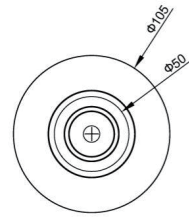

M2001

SS316L ,SPA light

IP68

Features

- * SS316L housing
- * Multiple installation methods
- * For SPA pool

Concrete pool

Fiberglass pool

CODE	Volt	Power	LED	Qty	Lumens				Remarks
					WHT	DW	RGB	RGBW	
M2001	AC12V	3W	SMD2835	36pcs	300lm	/	150lm	/	RGB control way A. On/Off control B. Remote control

Features

- * Three size options
- * DC12V,3W/6W/9W
- * Suit for rigid pipe installation
- * SMD3030 LED/SMD5050 LED

Plug-in

Suit for PVC Pipe: Φ 2cm

Suit for PVC Pipe: Φ 2.5cm

Model	W2010 / W2011 / W2012			
Applicable Scene	Concrete pool			
Body Material	ABS			
Beam Angle	120°			
Voltage	12V (DC)			
Power	3W	6W	9W	9W
LED Type	SMD3030	SMD3030	SMD3030	SMD5054
Led Quantity	3pcs	6pcs	9pcs	36pcs
Lumen(6400K)	280lm	500lm	800lm	900lm
Lumen(3000K)	250lm	450lm	700lm	800lm
Lumen(RGB)	150lm	250lm	400lm	450lm
Control Way	ON/OFF control , Remote control , Wifi control			