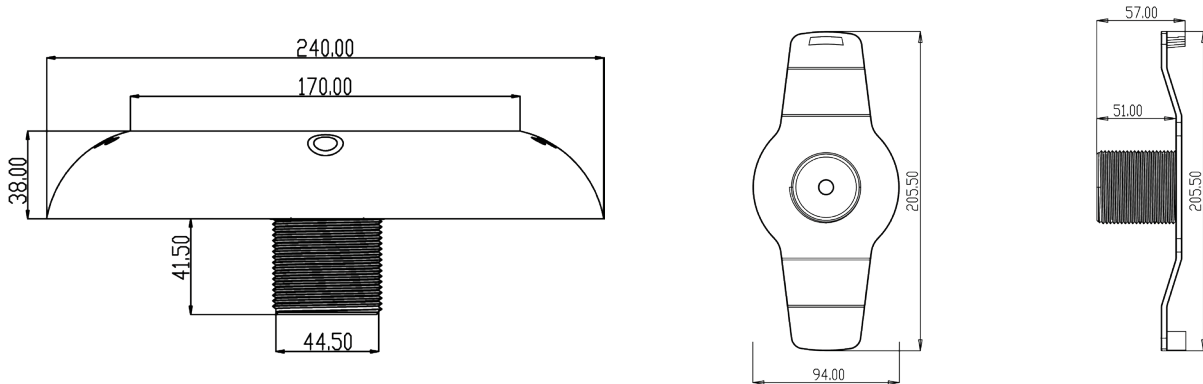

Features

- * Three size options
- * DC12V,3W/6W/9W
- * Suit for rigid pipe installation
- * SMD3030 LED/SMD5050 LED

Plug-in

Suit for PVC Pipe: Φ 2cm

Suit for PVC Pipe: Φ 2.5cm

Model	W2010 / W2011 / W2012			
Applicable Scene	Concrete pool			
Body Material	ABS			
Beam Angle	120°			
Voltage	12V (DC)			
Power	3W	6W	9W	9W
LED Type	SMD3030	SMD3030	SMD3030	SMD5054
Led Quantity	3pcs	6pcs	9pcs	36pcs
Lumen(6400K)	280lm	500lm	800lm	900lm
Lumen(3000K)	250lm	450lm	700lm	800lm
Lumen(RGB)	150lm	250lm	400lm	450lm
Control Way	ON/OFF control , Remote control , Wifi control			

1.5 inch pool light

1.5 inch - BRT011

IP68

Half-round lamp shade

BRT011 Suit for W2002/W2003/W2014 + Half-round lamp shade

Concrete pool

Fiberglass pool

Accessories

BRT011

BRT011

1.5 inch pool light

1.5 inch - BRT011

IP68

Model	W2002M/W2003M/W2014M							
Applicable Scene	Concrete pool, Fiberglass Pool, Vinyl liner pool							
Body Material	ABS+PC							
Beam Angle	120°							
Voltage	12V (AC/DC)							
Power	18W	25W	32W	40W	18W	25W	32W	40W
LED Type	SMD2835	SMD2835	SMD2835	SMD2835	SMD5054	SMD5054	SMD5054	SMD5054
Led Quantity	252pcs	351pcs	441pcs	513pcs	90pcs	120pcs	150pcs	180pcs
Lumen(6400K)	1800lm	2500lm	3200lm	4000lm	/	/	/	/
Lumen(DW)	/	/	/	/	1900lm	2600lm	3300lm	4100lm
Lumen(3000K)	1750lm	2400lm	3100lm	3800lm	/	/	/	/
Lumen(RGB)	900lm	1200lm	1600lm	2000lm	900lm	1200lm	1600lm	2000lm
Lumen(RGBW)	/	/	/	/	1000lm	1300lm	1700lm	2100lm
Control Way	ON/OFF control , Remote control , Wifi control							