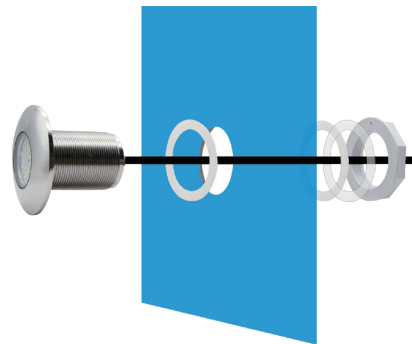

M2001

SS316L ,SPA light

IP68

Features

- * SS316L housing
- * Multiple installation methods
- * For SPA pool

Concrete pool

Fiberglass pool

CODE	Volt	Power	LED	Qty	Lumens				Remarks
					WHT	DW	RGB	RGBW	
M2001	AC12V	3W	SMD2835	36pcs	300lm	/	150lm	/	RGB control way A. On/Off control B. Remote control

W2010 / W2011 / W2012

ABS Frame + PC cover , filled with epoxy resin

IP68

W2012

W2011

W2010

Threaded

Suit for PVC Pipe: Φ 2.5cm

Features

- * Three size options
- * DC12V,3W/6W/9W
- * Suit for rigid pipe installation
- * SMD3030 LED/SMD5050 LED

Plug-in

Suit for PVC Pipe: Φ 2cm

Suit for PVC Pipe: Φ 2.5cm

Model	W2010 / W2011 / W2012			
Applicable Scene	Concrete pool			
Body Material	ABS			
Beam Angle	120°			
Voltage	12V (DC)			
Power	3W	6W	9W	9W
LED Type	SMD3030	SMD3030	SMD3030	SMD5054
Led Quantity	3pcs	6pcs	9pcs	36pcs
Lumen(6400K)	280lm	500lm	800lm	900lm
Lumen(3000K)	250lm	450lm	700lm	800lm
Lumen(RGB)	150lm	250lm	400lm	450lm
Control Way	ON/OFF control , Remote control , Wifi control			

1.5 inch pool light

1.5 inch - BRT011

IP68

Half-round lamp shade

BRT011 Suit for W2002/W2003/W2014 + Half-round lamp shade

Concrete pool

Fiberglass pool

Accessories