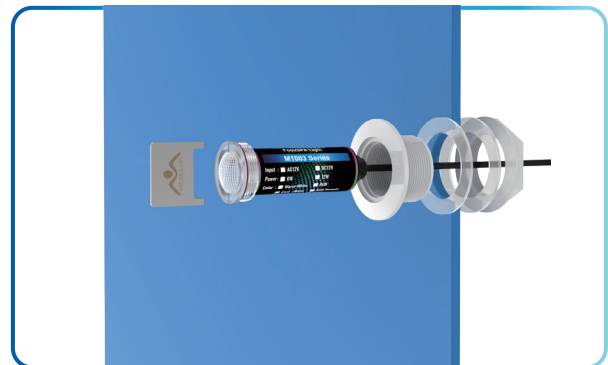

Fiberglass pool