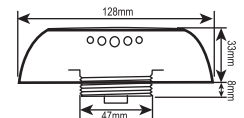

# W2007/W4009

ABS / SS316L frame , for 1.5 inch outlet

IP68

W2007

W4009

Concrete pool

Liner / Fiberglass pool

Model	W2007/W4009			
Applicable Scene	Concrete pool, Fiberglass Pool, Vinyl liner pool			
Body Material	ABS/SS316L			
Beam Angle	120°			
Voltage	12V (AC/DC)			
Power	6W	8W	8W	10W
LED Type	SMD2835	SMD2835	SMD5054	SMD5054
Led Quantity	108pcs	135pcs	24pcs	36pcs
Lumen(6400K)	600lm	800lm	600lm	800lm
Lumen(DW)	300lm	400lm	300lm	400lm
Lumen(3000K)	/	/	/	/
Lumen(RGB)	300lm	400lm	300lm	400lm
Lumen(GBW)	/	/	400lm	500lm
Control Way	ON/OFF control , Remote control , Wifi control			