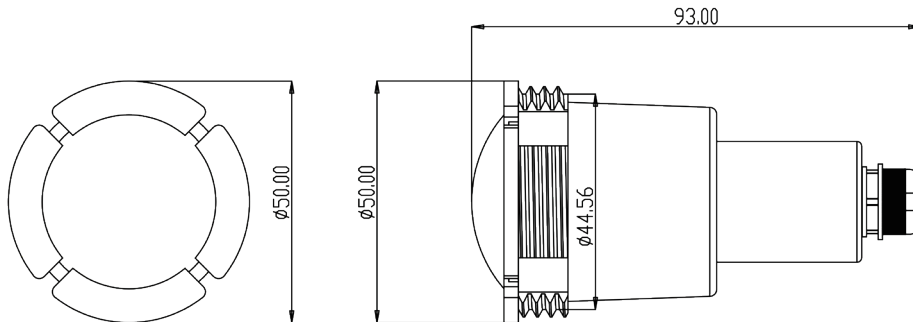

M1007

1.5 inch Nicheless SPA Lights

IP68