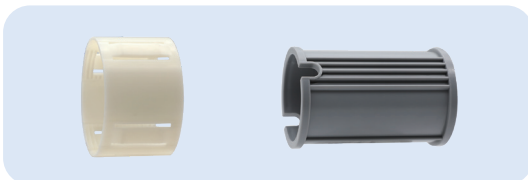

### Optional lenses

frosted lens

Small Lens

Concrete Pool

Liner / Fiberglass Pool

# M1004

SPA light, epoxy resin panel

IP68

Model	M1004	
Applicable Scene	Concrete pool, Fiberglass Pool, Vinyl liner pool	
Body Material	PC(frosted)/ABS(small lens)/SS(small lens)	
Beam Angle	120°	
Voltage	12V (AC)	
Power	8W	12W
LED Type	SMD5054	SMD5054
Led Quantity	36pcs	54pcs
Lumen(6400K)	600lm	1000lm
Lumen(3000K)	500lm	900lm
Lumen(DW)	/	/
Lumen(RGB)	300lm	500lm
Lumen(RGBW)	/	/
Control Way	ON/OFF control , Remote control , Wifi control	