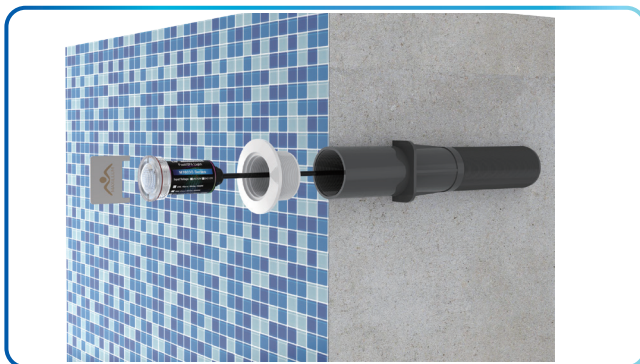

## Features

- \* PC Unibody, good waterproof
- \* Brilliant SMD3535 LED, color mixed better
- \* Color program is compatible with American Brands
- \* Customized cable length 50/100/150FT
- \* Suit for concrete / Liner / Fiberglass pools

# M1003

1.5 inch Nicheless SPA Lights

IP68

Model	M1003	
Applicable Scene	Concrete pool, Fiberglass Pool, Vinyl liner pool	
Body Material	PC	
Beam Angle	120°	
Voltage	12V (AC/DC)	
Power	6W	12W
LED Type	SMD3535	SMD3535
Led Quantity	3pcs	3pcs
Lumen(6400K)	700lm	850lm
Lumen(3000K)	600lm	750lm
Lumen(DW)	400lm	500lm
Lumen(RGB)	250lm	300lm
Lumen(RGBW)	400lm	500lm
Control Way	ON/OFF control , Remote control , Wifi control	

## Features

- \* PC Unibody, good waterproof
- \* Brilliant SMD3535 LED, color mixed better
- \* Color program is compatible with American Brands
- \* Customized cable length 50/100/150FT
- \* Small size, suit for concrete / Liner / Fiberglass pools