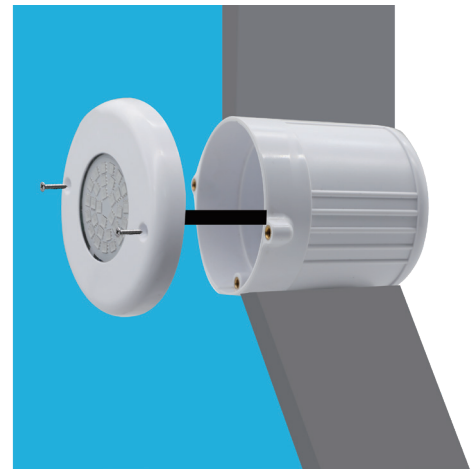

## Features

- \* ABS frame
- \* SMD5050 LED, color mixed better
- \* Multiple installation methods  
For concrete, W/WO niche
- \* Filled with epoxy resin, IP68

free collocation

ABS-Black

ABS-White

SS316L

Concrete without niche