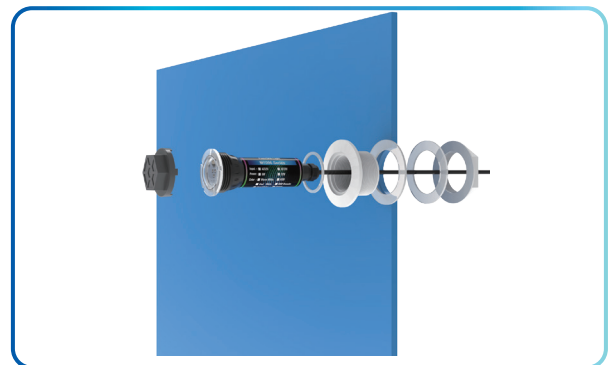

Fiberglass pool