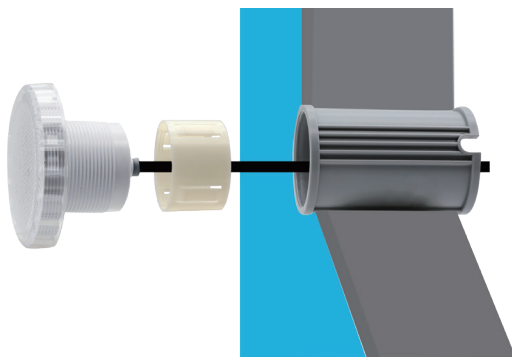

## Features

- \* Filled with epoxy resin, IP68
- \* Different materials for frame, PC/ABS/SS316L
- \* Multiple installation methods
- \* SMD5054 LED has better color mixing effect

### Optional lenses

frosted lens

Small Lens

Concrete Pool

Liner / Fiberglass Pool