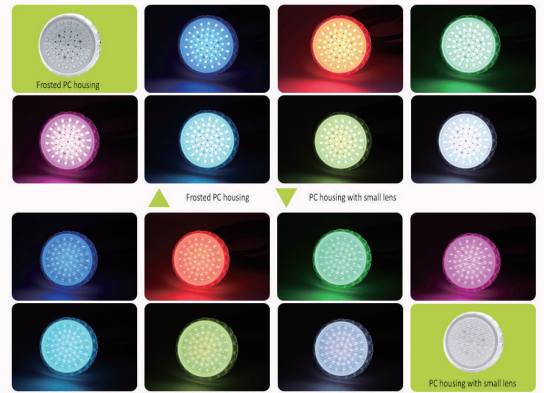

## Features

- \* Filled with epoxy resin, IP68
- \* Different materials for frame, PC/ABS/SS316L
- \* Multiple installation methods
- \* SMD5054 LED has better color mixing effect

### Optional lenses

frosted lens

Small Lens

Concrete Pool

Liner / Fiberglass Pool