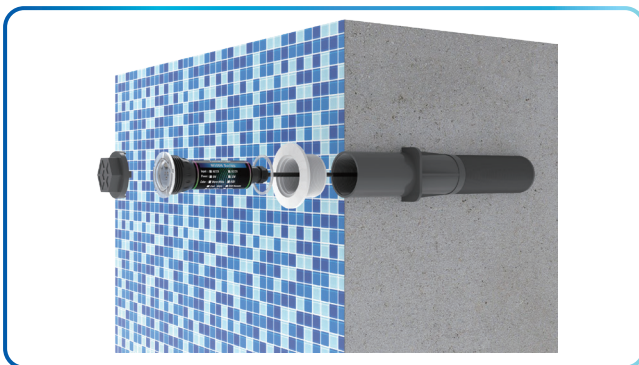

# M1003S

1.5 inch Nicheless SPA Lights-Short series

IP68

Model	M1003S	
Applicable Scene	Concrete pool, Fiberglass Pool, Vinyl liner pool	
Body Material	PC	
Beam Angle	120°	
Voltage	12V (AC/DC)	
Power	6W	12W
LED Type	SMD3535	SMD3535
Led Quantity	3pcs	3pcs
Lumen(6400K)	700lm	850lm
Lumen(3000K)	600lm	750lm
Lumen(DW)	400lm	500lm
Lumen(RGB)	250lm	300lm
Lumen(RGBW)	400lm	500lm
Control Way	ON/OFF control , Remote control , Wifi control	

## Features

- \* PPS body, good heat dissipation
- \* Multiple interchangeable covers
- \* Brilliant High power SMD5050 LED, color mixed better
- \* Color program is compatible with American Brands
- \* Customized cable length 50/100/150FT
- \* Suit for concrete / Liner / Fiberglass pools