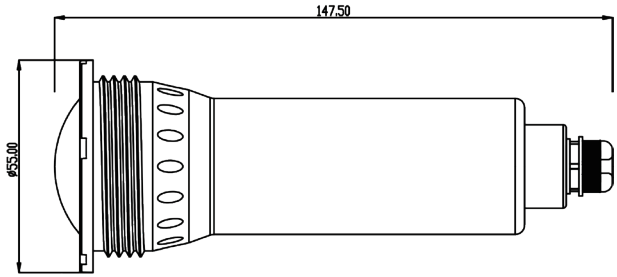

Concrete pool

Fiberglass pool

Key

1.5 inch outlet

2.0 inch tube

Key

silicon O-ring

1.5 inch outlet

# M1006

1.5 inch Nicheless SPA Lights

IP68

Model	M1006		
Applicable Scene	Concrete pool, Fiberglass Pool, Vinyl liner pool		
Body Material	PPS		
Beam Angle	120°		
Voltage	12V (AC/DC)		
Power	12W		18W
LED Type	SMD3535		SMD5050
Led Quantity	3pcs		3pcs
Lumen(6400K)	850lm		1000lm
Lumen(3000K)	750lm		900lm
Lumen(DW)	500lm		600lm
Lumen(RGB)	300lm		500lm
Lumen(RGBW)	500lm		800lm
Control Way	ON/OFF control , Remote control , Wifi control		