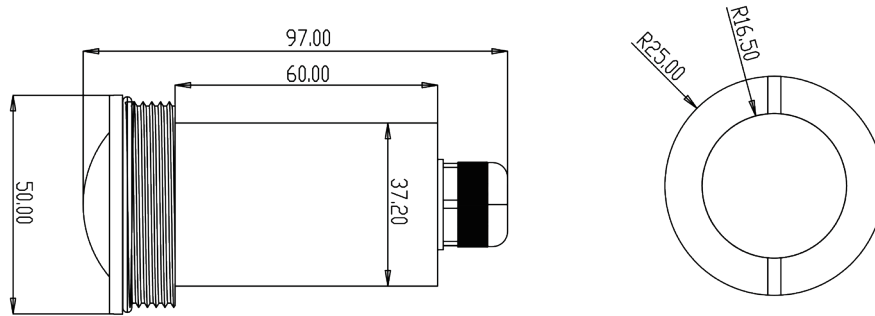

Concrete pool

Fiberglass pool

Key

1.5 inch outlet

2.0 inch tube

Key

1.5 inch outlet

# M1003S

1.5 inch Nicheless SPA Lights-Short series

IP68

Model	M1003S	
Applicable Scene	Concrete pool, Fiberglass Pool, Vinyl liner pool	
Body Material	PC	
Beam Angle	120°	
Voltage	12V (AC/DC)	
Power	6W	12W
LED Type	SMD3535	SMD3535
Led Quantity	3pcs	3pcs
Lumen(6400K)	700lm	850lm
Lumen(3000K)	600lm	750lm
Lumen(DW)	400lm	500lm
Lumen(RGB)	250lm	300lm
Lumen(RGBW)	400lm	500lm
Control Way	ON/OFF control , Remote control , Wifi control	