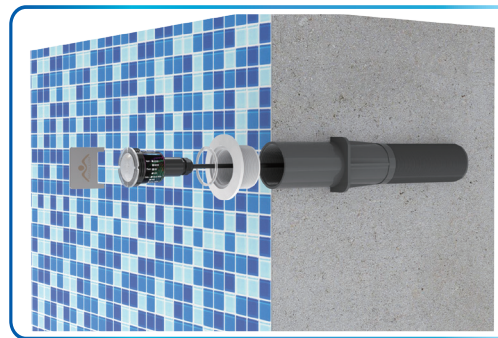

Concrete pool 2

Concrete pool 1

Concrete pool 2

Four types of lenses can be freely choosed