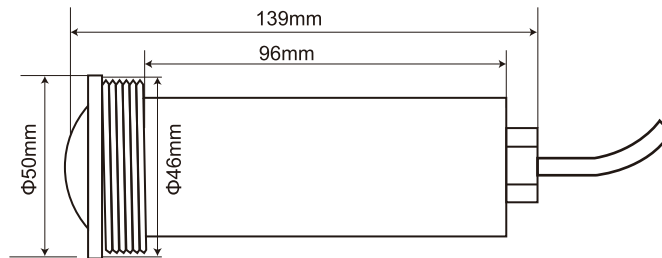

Concrete pool

Fiberglass pool

Key

1.5 inch outlet

2.0 inch tube

Key

1.5 inch outlet

# M1003

1.5 inch Nicheless SPA Lights

IP68

Model	M1003	
Applicable Scene	Concrete pool, Fiberglass Pool, Vinyl liner pool	
Body Material	PC	
Beam Angle	120°	
Voltage	12V (AC/DC)	
Power	6W	12W
LED Type	SMD3535	SMD3535
Led Quantity	3pcs	3pcs
Lumen(6400K)	700lm	850lm
Lumen(3000K)	600lm	750lm
Lumen(DW)	400lm	500lm
Lumen(RGB)	250lm	300lm
Lumen(RGBW)	400lm	500lm
Control Way	ON/OFF control , Remote control , Wifi control	