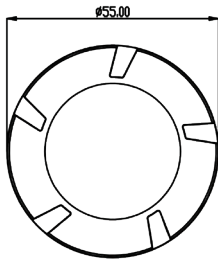

Concrete pool

Fiberglass pool

Key

1.5 inch outlet

2.0 inch tube

Key

silicon O-ring

1.5 inch outlet

# M1006

1.5 inch Nicheless SPA Lights

IP68

Model	M1006		
Applicable Scene	Concrete pool, Fiberglass Pool, Vinyl liner pool		
Body Material	PPS		
Beam Angle	120°		
Voltage	12V (AC/DC)		
Power	12W		18W
LED Type	SMD3535		SMD5050
Led Quantity	3pcs		3pcs
Lumen(6400K)	850lm		1000lm
Lumen(3000K)	750lm		900lm
Lumen(DW)	500lm		600lm
Lumen(RGB)	300lm		500lm
Lumen(RGBW)	500lm		800lm
Control Way	ON/OFF control , Remote control , Wifi control		