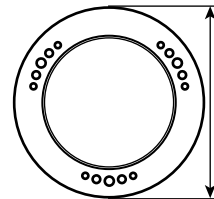

# W2007/W4009

ABS / SS316L frame , for 1.5 inch outlet

IP68

W2007

W4009

Concrete pool

Liner / Fiberglass pool

Model	W2007/W4009			
Applicable Scene	Concrete pool, Fiberglass Pool, Vinyl liner pool			
Body Material	ABS/SS316L			
Beam Angle	120°			
Voltage	12V (AC/DC)			
Power	6W	8W	8W	10W
LED Type	SMD2835	SMD2835	SMD5054	SMD5054
Led Quantity	108pcs	135pcs	24pcs	36pcs
Lumen(6400K)	600lm	800lm	600lm	800lm
Lumen(DW)	300lm	400lm	300lm	400lm
Lumen(3000K)	/	/	/	/
Lumen(RGB)	300lm	400lm	300lm	400lm
Lumen(GBW)	/	/	400lm	500lm
Control Way	ON/OFF control , Remote control , Wifi control			