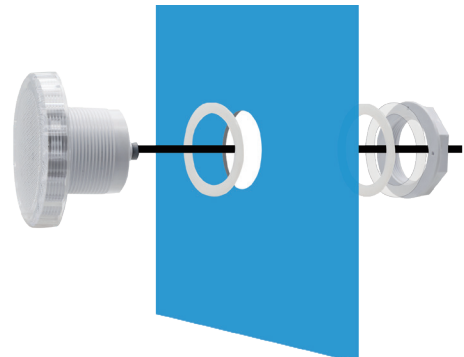

### Optional lenses

frosted lens

Small Lens

Concrete Pool

Liner / Fiberglass Pool

# M1004

SPA light, epoxy resin panel

IP68

Model	M1004	
Applicable Scene	Concrete pool, Fiberglass Pool, Vinyl liner pool	
Body Material	PC(frosted)/ABS(small lens)/SS(small lens)	
Beam Angle	120°	
Voltage	12V (AC)	
Power	8W	12W
LED Type	SMD5054	SMD5054
Led Quantity	36pcs	54pcs
Lumen(6400K)	600lm	1000lm
Lumen(3000K)	500lm	900lm
Lumen(DW)	/	/
Lumen(RGB)	300lm	500lm
Lumen(RGBW)	/	/
Control Way	ON/OFF control , Remote control , Wifi control	