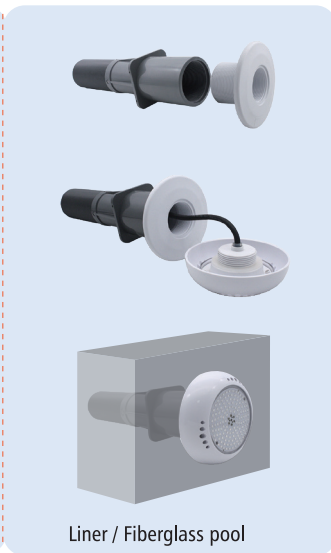

# W2007/W4009

ABS / SS316L frame , for 1.5 inch outlet

IP68

W2007

W4009

Concrete pool

Liner / Fiberglass pool

Model	W2007/W4009			
Applicable Scene	Concrete pool, Fiberglass Pool, Vinyl liner pool			
Body Material	ABS/SS316L			
Beam Angle	120°			
Voltage	12V (AC/DC)			
Power	6W	8W	8W	10W
LED Type	SMD2835	SMD2835	SMD5054	SMD5054
Led Quantity	108pcs	135pcs	24pcs	36pcs
Lumen(6400K)	600lm	800lm	600lm	800lm
Lumen(DW)	300lm	400lm	300lm	400lm
Lumen(3000K)	/	/	/	/
Lumen(RGB)	300lm	400lm	300lm	400lm
Lumen(GBW)	/	/	400lm	500lm
Control Way	ON/OFF control , Remote control , Wifi control			