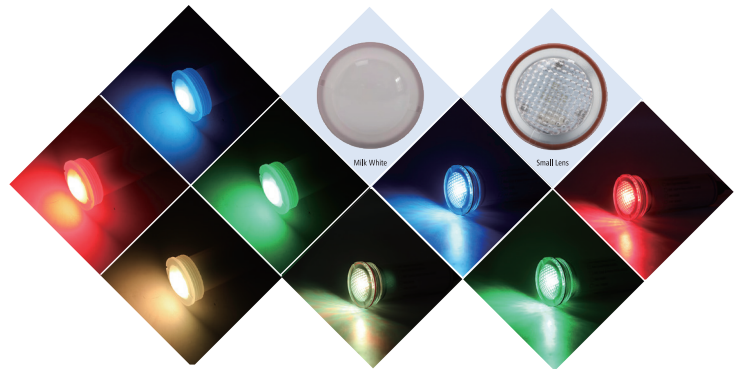

## Features

- \* PC Unibody, good waterproof
- \* Brilliant SMD3535 LED, color mixed better
- \* Color program is compatible with American Brands
- \* Customized cable length 50/100/150FT
- \* Suit for concrete / Liner / Fiberglass pools

# M1003

1.5 inch Nicheless SPA Lights

IP68

Model	M1003	
Applicable Scene	Concrete pool, Fiberglass Pool, Vinyl liner pool	
Body Material	PC	
Beam Angle	120°	
Voltage	12V (AC/DC)	
Power	6W	12W
LED Type	SMD3535	SMD3535
Led Quantity	3pcs	3pcs
Lumen(6400K)	700lm	850lm
Lumen(3000K)	600lm	750lm
Lumen(DW)	400lm	500lm
Lumen(RGB)	250lm	300lm
Lumen(RGBW)	400lm	500lm
Control Way	ON/OFF control , Remote control , Wifi control	

## Features

- \* PC Unibody, good waterproof
- \* Brilliant SMD3535 LED, color mixed better
- \* Color program is compatible with American Brands
- \* Customized cable length 50/100/150FT
- \* Small size, suit for concrete / Liner / Fiberglass pools