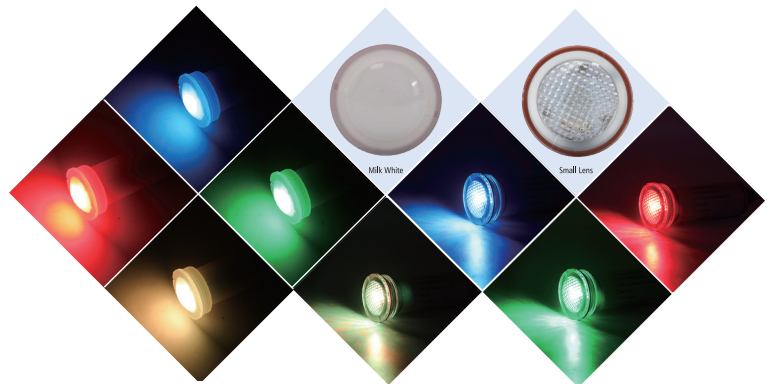

# M1003

1.5 inch Nicheless SPA Lights

IP68

## Features

- \* PC Unibody, good waterproof
- \* Brilliant SMD3535 LED, color mixed better
- \* Color program is compatible with American Brands
- \* Customized cable length 50/100/150FT
- \* Suit for concrete / Liner / Fiberglass pools

## Features

- \* PC Unibody, good waterproof
- \* Brilliant SMD3535 LED, color mixed better
- \* Color program is compatible with American Brands
- \* Customized cable length 50/100/150FT
- \* Small size, suit for concrete / Liner / Fiberglass pools