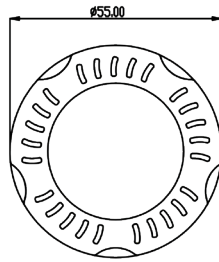

Concrete pool

Fiberglass pool

Key

1.5 inch outlet

2.0 inch tube

Key

silicon O-ring

1.5 inch outlet

# M1006

1.5 inch Nicheless SPA Lights

IP68

Model	M1006		
Applicable Scene	Concrete pool, Fiberglass Pool, Vinyl liner pool		
Body Material	PPS		
Beam Angle	120°		
Voltage	12V (AC/DC)		
Power	12W		18W
LED Type	SMD3535		SMD5050
Led Quantity	3pcs		3pcs
Lumen(6400K)	850lm		1000lm
Lumen(3000K)	750lm		900lm
Lumen(DW)	500lm		600lm
Lumen(RGB)	300lm		500lm
Lumen(RGBW)	500lm		800lm
Control Way	ON/OFF control , Remote control , Wifi control		