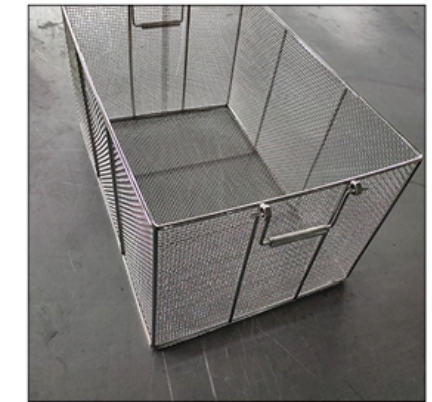

优点

表面光滑、不生锈、耐腐蚀、无毒、卫生、环保、清洗方便、使用时间长。

医用消毒，面食、肉类烧烤，生活用花篮、果篮、菜篮、碟篮、炊具架、各种超市用货筐、周转箱；酒店用饮品、食品架；办公室用纸篓、文件筐、书、报摺置架、宠物笼等。应用非常广泛，

采购商需要供以下参数：

丝径、网孔、目数、精度、材质、尺寸、数量产品要求等参数，以方便报价

Stainless steel net basket is made of stainless steel, which is used for hospital, pasta and meat barbecue
Material: stainless steel mesh basket adopts stainless steel, 304, 304L, 316, 316L, etc., with smooth surface, no rust, corrosion resistance, non-toxic, sanitary and environmental protection.

Uses: hospital, pasta, meat barbecue, life basket, fruit basket, series of stainless steel wire mesh, using electrolytic polishing technology for surface treatment, the surface is bright as a mirror.

Stainless steel net basket production process: through bending to make it into a variety of screen crafts. Net basket surface can be polished, diffuse plastic, spray plastic and other methods, according to customer needs to make a variety of shapes of crafts.

advantage

Smooth surface, no rust, corrosion resistance, non-toxic, health, environmental protection, easy cleaning, long use time.

Medical disinfection, pasta, meat barbecue, life basket, fruit basket, vegetable basket, dish basket, cooking utensil rack, supermarket basket, turnover box; hotel drinks, food rack; office basket, document basket, book, newspaper shelf, pet cage, etc. It is widely used.

▶ 产品实物展示 ▶▶ PRODUCT DISPLAY