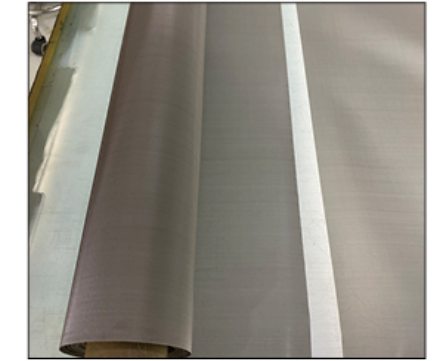

01 金属丝网

WIRE MESH

编织网系列：别名：筛网、丝网、过滤网等

制网方式：平纹编织、斜纹编织、席型编织、竹花纹编织、五综编织、密纹编织、电阻焊接、

目数：1-3200目 过滤精度：3-200微米 网孔：0.01MM-10CM

尺寸：0.1-12M 长度：1-120M

表面处理：电解抛光处理、环氧树脂处理 静电喷涂处理 超声波

材质：各种 SUS201、302、304、304A、304L、316、316L、310S、309S、430、2205、2507 等，铁丝、镀锌丝、钢丝、铜丝、镍丝、钛丝、钼丝、哈氏合金、蒙乃尔、铁铬铝、钨丝、银丝等等材质。

采购商需要供以下参数：

丝径、网孔、目数、精度、材质、尺寸、数量产品要求等参数，以方便报价

Braided screen series: alias:screen mesh ,silk screen, filter screen, etc.

Netting methods: plain weaving, twill weaving, mat weaving, bamboo pattern weaving, five-piece weaving, dense weaving, resistance welding, etc.

Number of meshes: 1-3200 mesh filtering accuracy: 3-200 micron mesh: 0.01mm-10cm

Size: 0.1-12m Length: 1-120m

Surface treatment: electrolytic polishing, epoxy resin treatment, electrostatic spraying, ultrasonic treatment

Material: various SUS 201, 302, 304, 304A, 304L, 316, 316L, 310s, 309S, 430, 2205, 2507, etc., iron wire, galvanized wire, steel wire, copper wire, nickel wire, titanium wire, molybdenum wire, Hastelloy, Monel, ferrochromium aluminum, tungsten wire, silver wire, etc.

▶ 产品实物展示 ▶▶ PRODUCT DISPLAY