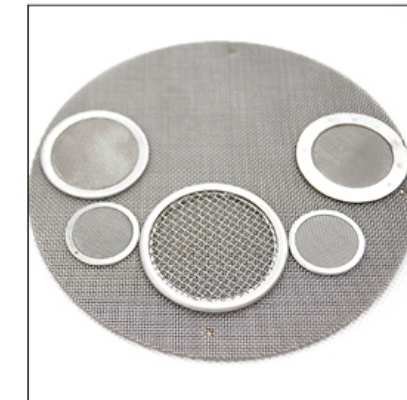

Filter plate diameter: 5 mm to 600 mm.

Performance: acid, alkali, temperature and wear resistance

Application: used in mining, petroleum, chemical, food, medicine, machinery manufacturing and other industries. The function of different mesh wire mesh groups supported by sieve plate in front of extruder barrel is to filter molten material flow and increase resistance of material flow, so as to filter mechanical impurities and improve mixing or plasticizing effect.

The filter screen is divided into textile fiber filter screen and hardware. The machine installed the filter screen becomes a filter to filter natural water and food.

Executive standard of filter screen: JB / T 10718-2007 NF f13-825-1992 NF f13-825-1992 DIN 87154-1954

Features of filter screen: direct filtration, simple process, good air permeability, uniform and stable precision, no leakage, good regeneration performance, fast regeneration speed, convenient installation, high efficiency and long service life.

Application of filter screen: it is mainly used for air conditioning, purifier, range hood, air filter, dehumidifier, dust collector, etc. it is suitable for various filtration, dust removal and separation requirements, and is suitable for filtration in petroleum, chemical, mineral, food, pharmaceutical and other industries

▶ 产品实物展示 PRODUCT DISPLAY