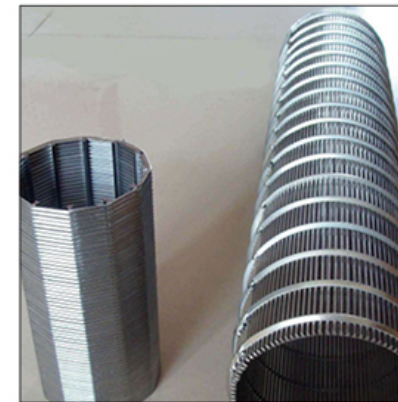

10 / 石油用网

OIL NETWORK

石油震动筛网也叫振动筛网布、泥浆筛网，在石油工业作震动筛用。

板厚：0.3-8MM

别名：石油钻井液震动筛网

用途：石油工业作震动筛用

种类：平面筛网、波浪型筛网、坎特龙三层粘合、斯瓦克振动筛、华油振动筛、高效除砂器、高频振动筛、振动筛胎网、清洁器筛网 .....

采购商需要供以下参数：

丝径、网孔、目数、精度、材质、尺寸、数量产品要求等参数，以方便报价

Petroleum vibrating screen, also known as vibrating screen cloth and mud screen, is used as vibrating screen in petroleum industry.

Plate thickness: 0.3-8mm

Alias: oil drilling fluid vibrating screen

Application: used as vibrating screen in petroleum industry

Types: flat screen, wave screen, canteron three-layer bonding, swak vibrating screen, Huayou vibrating screen, high efficiency desander, high frequency vibrating screen, vibrating screen tire screen, cleaner screen

▶ 产品实物展示 ▶▶ PRODUCT DISPLAY