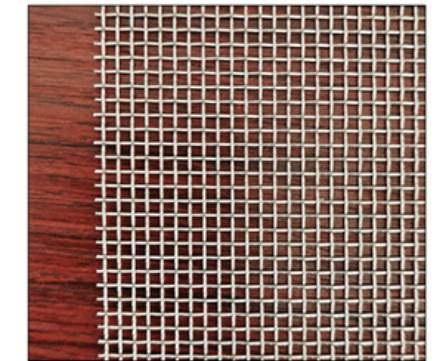

01 金属丝网

WIRE MESH

编织网系列：别名：筛网、丝网、过滤网等

制网方式：平纹编织、斜纹编织、席型编织、竹花纹编织、五综编织、密纹编织、电阻焊接、

目数：1-3200目 过滤精度：3-200微米 网孔：0.01MM-10CM

尺寸：0.1-12M 长度：1-120M

表面处理：电解抛光处理、环氧树脂处理 静电喷涂处理 超声波

材质：各种 SUS201、302、304、304A、304L、316、316L、310S、309S、430、2205、2507 等，铁丝、镀锌丝、钢丝、铜丝、镍丝、钛丝、钼丝、哈氏合金、蒙乃尔、铁铬铝、钨丝、银丝等等材质。

采购商需要供以下参数：

丝径、网孔、目数、精度、材质、尺寸、数量产品要求等参数，以方便报价

Braided screen series: alias:screen mesh ,silk screen, filter screen, etc.

Netting methods: plain weaving, twill weaving, mat weaving, bamboo pattern weaving, five-piece weaving, dense weaving, resistance welding, etc.

Number of meshes: 1-3200 mesh filtering accuracy: 3-200 micron mesh: 0.01mm-10cm

Size: 0.1-12m Length: 1-120m

Surface treatment: electrolytic polishing, epoxy resin treatment, electrostatic spraying, ultrasonic treatment

Material: various SUS 201, 302, 304, 304A, 304L, 316, 316L, 310s, 309S, 430, 2205, 2507, etc., iron wire, galvanized wire, steel wire, copper wire, nickel wire, titanium wire, molybdenum wire, Hastelloy, Monel, ferrochromium aluminum, tungsten wire, silver wire, etc.

▶ 产品实物展示 ▶▶ PRODUCT DISPLAY