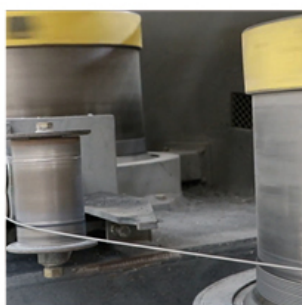

### ● 盘条：检验入库

Wire rod: Inspection and warehousing

检测原材料抗拉强度、圆扁度、材质、表面。

Test the tensile strength, roundness, material quality and surface of raw materials.