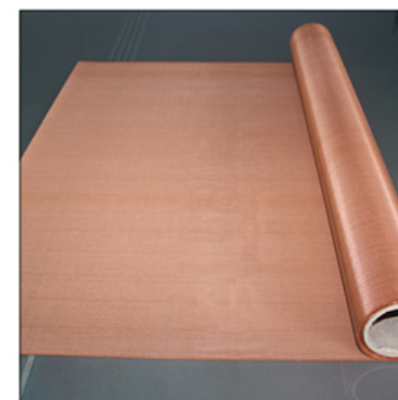

编织：平纹、斜纹。

用途：筛选各种颗粒、粉末、瓷土、玻璃、瓷器印花、过滤液体、气体。

磷铜网：别名锡青铜网

材料：磷铜丝（锡青铜丝）

特性：无磁、耐磨、延展性好。

规格：6目/英寸——350目/英寸 幅宽：0.6——1.5M

编织：平纹、斜纹。

用途：筛选各种颗粒、粉末、瓷土、玻璃、瓷器印花、过滤液体、气体。

紫铜网：别名展敞网

材料：紫铜丝

特性：无磁、耐磨、隔音性好、过滤电子束

规格：4目/英寸——60目/英寸 幅宽：0.76——1.2M

编织：平纹、斜纹。

用途：筛选各种颗粒、粉末、瓷土、玻璃、墙体隔音、电子显示屏。

Brass mesh

Material: brass wire

Characteristics: no magnetism, wear resistance, good ductility.

Specification: 6 mesh / inch-160 mesh / inch width: 0.6-1.5m

Weaving: plain, twill.

Purpose: screen all kinds of particles, powders, porcelain clay, glass, porcelain printing, filter liquid and gas.

Phosphor copper net: also known as tin bronze net

Material: phosphor copper wire (tin bronze wire)

Characteristics: no magnetism, wear resistance, good ductility.

Specification: 6 mesh / inch-350 mesh / inch width: 0.6-1.5m

Weaving: plain, twill.

Purpose: screen all kinds of particles, powders, porcelain clay, glass, porcelain printing, filter liquid and gas.

Red copper net: alias zhanwo net

Material: red copper wire

Features: no magnetism, wear resistance, sound insulation, filtering electron beam

Specification: 4 mesh / inch - 60 mesh. Inch width: 0.76-1.2m

Weaving: plain, twill.

Purpose: screen all kinds of particle, powder, porcelain clay, glass, wall sound insulation, electronic display screen.

采购商需要供以下参数：
丝径、网孔、目数、精度、材质、尺寸、
数量产品要求等参数，以方便报价

▶ 产品实物展示 ▶▶ PRODUCT DISPLAY