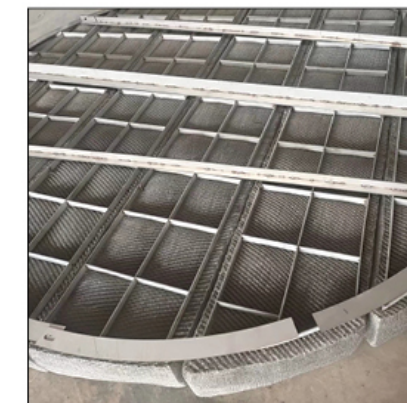

二、气液过滤网应用领域应用：

- 制作丝网除沫器过滤网垫。
- 气液分离、气水分离、油水分离等装置的滤网。
- 汽车、拖拉机等发动机上的各种滤芯。
- 汽车部件中的密封、减震（避震）、消音和排气净化元件。
- 电子、电器产品防电磁干扰的屏蔽装置。

采购商需要供以下参数：

丝径、网孔、目数、精度、材质、尺寸、数量产品要求等参数，以方便报价

The air-liquid filter, the air-liquid filter, the foam breaking filter, the filter and the knitting net are actually the improved knitting silk screen with the traditional knitting method. The yarn for knitting is generally round or flat with diameter of $0.08 \sim 0.50 \text{ mm}$. If the diameter of the yarn is less than or equal to 0.30 mm , it can be multi braided. The multi braided form can also be metal wire and fiber wire.

1、Screen material:

- (1) metal wire: all kinds of stainless steel wire, galvanized iron wire, copper wire, nickel wire, titanium wire and alloy wire
- (2) non metallic wire: nylon, polyethylene, polypropylene, F46 and glass fiber
- (3) interweaving of metal wire and non-metal wire

2、Application fields of gas-liquid filter screen

Make filter mat of wire mesh demister.

Filter screen for gas-liquid separation, gas-water separation, oil-water separation, etc.

All kinds of filter elements on engines such as automobiles and tractors.

Sealing, shock absorption (shock absorption), silencing and exhaust purification elements in automobile parts.

Electromagnetic interference shielding device for electronic and electrical products.

▶ 产品实物展示 ▶▶ PRODUCT DISPLAY