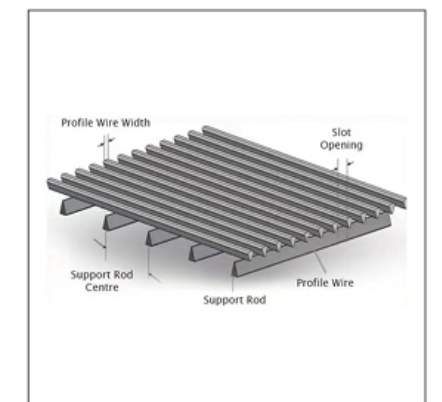

10 / 石油用网

OIL NETWORK

石油震动筛网也叫振动筛网布、泥浆筛网，在石油工业作震动筛用。

板厚：0.3-8MM

别名：石油钻井液震动筛网

用途：石油工业作震动筛用

种类：平面筛网、波浪型筛网、坎特龙三层粘合、斯瓦克振动筛、华油振动筛、高效除砂器、高频振动筛、振动筛胎网、清洁器筛网 .....

采购商需要供以下参数：

丝径、网孔、目数、精度、材质、尺寸、数量产品要求等参数，以方便报价

Petroleum vibrating screen, also known as vibrating screen cloth and mud screen, is used as vibrating screen in petroleum industry.

Plate thickness: 0.3-8mm

Alias: oil drilling fluid vibrating screen

Application: used as vibrating screen in petroleum industry

Types: flat screen, wave screen, canteron three-layer bonding, swak vibrating screen, Huayou vibrating screen, high efficiency desander, high frequency vibrating screen, vibrating screen tire screen, cleaner screen

▶ 产品实物展示 ▶▶ PRODUCT DISPLAY