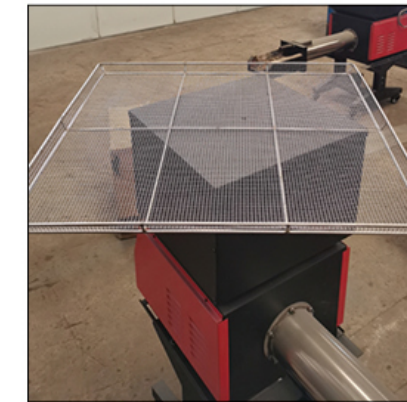

优点

表面光滑、不生锈、耐腐蚀、无毒、卫生、环保、清洗方便、使用时间长。

医用消毒，面食、肉类烧烤，生活用花篮、果篮、菜篮、碟篮、炊具架、各种超市用货筐、周转箱；酒店用饮品、食品架；办公室用纸篓、文件筐、书、报摺置架、宠物笼等。应用非常广泛，

采购商需要供以下参数：

丝径、网孔、目数、精度、材质、尺寸、数量产品要求等参数，以方便报价

Stainless steel net basket is made of stainless steel, which is used for hospital, pasta and meat barbecue
Material: stainless steel mesh basket adopts stainless steel, 304, 304L, 316, 316L, etc., with smooth surface, no rust, corrosion resistance, non-toxic, sanitary and environmental protection.

Uses: hospital, pasta, meat barbecue, life basket, fruit basket, series of stainless steel wire mesh, using electrolytic polishing technology for surface treatment, the surface is bright as a mirror.

Stainless steel net basket production process: through bending to make it into a variety of screen crafts. Net basket surface can be polished, diffuse plastic, spray plastic and other methods, according to customer needs to make a variety of shapes of crafts.

advantage

Smooth surface, no rust, corrosion resistance, non-toxic, health, environmental protection, easy cleaning, long use time.

Medical disinfection, pasta, meat barbecue, life basket, fruit basket, vegetable basket, dish basket, cooking utensil rack, supermarket basket, turnover box; hotel drinks, food rack; office basket, document basket, book, newspaper shelf, pet cage, etc. It is widely used.

▶ 产品实物展示 ▶▶ PRODUCT DISPLAY