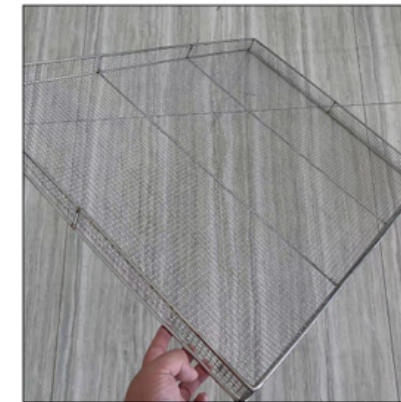

优点

表面光滑、不生锈、耐腐蚀、无毒、卫生、环保、清洗方便、使用时间长。

医用消毒，面食、肉类烧烤，生活用花篮、果篮、菜篮、碟篮、炊具架、各种超市用货筐、周转箱；酒店用饮品、食品架；办公室用纸篓、文件筐、书、报摺置架、宠物笼等。应用非常广泛，

采购商需要供以下参数：

丝径、网孔、目数、精度、材质、尺寸、数量产品要求等参数，以方便报价

Stainless steel net basket is made of stainless steel, which is used for hospital, pasta and meat barbecue
Material: stainless steel mesh basket adopts stainless steel, 304, 304L, 316, 316L, etc., with smooth surface, no rust, corrosion resistance, non-toxic, sanitary and environmental protection.

Uses: hospital, pasta, meat barbecue, life basket, fruit basket, series of stainless steel wire mesh, using electrolytic polishing technology for surface treatment, the surface is bright as a mirror.

Stainless steel net basket production process: through bending to make it into a variety of screen crafts. Net basket surface can be polished, diffuse plastic, spray plastic and other methods, according to customer needs to make a variety of shapes of crafts.

advantage

Smooth surface, no rust, corrosion resistance, non-toxic, health, environmental protection, easy cleaning, long use time.

Medical disinfection, pasta, meat barbecue, life basket, fruit basket, vegetable basket, dish basket, cooking utensil rack, supermarket basket, turnover box; hotel drinks, food rack; office basket, document basket, book, newspaper shelf, pet cage, etc. It is widely used.

▶ 产品实物展示 ▶▶ PRODUCT DISPLAY