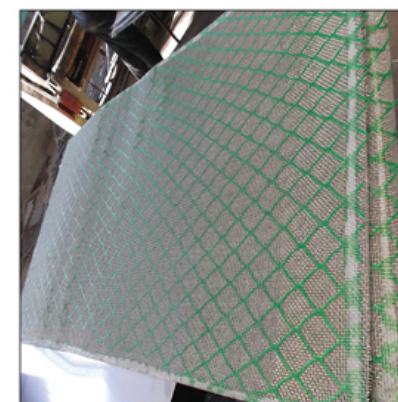

10 / 石油用网

OIL NETWORK

石油震动筛网也叫振动筛网布、泥浆筛网，在石油工业作震动筛用。

板厚：0.3-8MM

别名：石油钻井液震动筛网

用途：石油工业作震动筛用

种类：平面筛网、波浪型筛网、坎特龙三层粘合、斯瓦克振动筛、华油振动筛、高效除砂器、高频振动筛、振动筛胎网、清洁器筛网 .....

采购商需要供以下参数：

丝径、网孔、目数、精度、材质、尺寸、数量产品要求等参数，以方便报价

Petroleum vibrating screen, also known as vibrating screen cloth and mud screen, is used as vibrating screen in petroleum industry.

Plate thickness: 0.3-8mm

Alias: oil drilling fluid vibrating screen

Application: used as vibrating screen in petroleum industry

Types: flat screen, wave screen, canteron three-layer bonding, swak vibrating screen, Huayou vibrating screen, high efficiency desander, high frequency vibrating screen, vibrating screen tire screen, cleaner screen

▶ 产品实物展示 ▶▶ PRODUCT DISPLAY