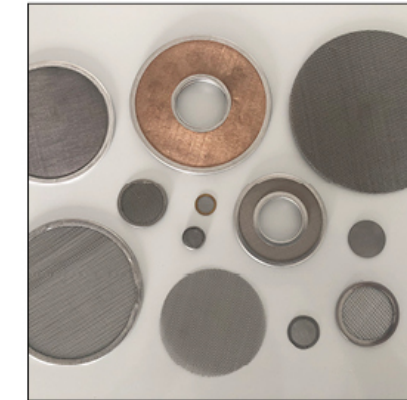

Filter plate diameter: 5 mm to 600 mm.

Performance: acid, alkali, temperature and wear resistance

Application: used in mining, petroleum, chemical, food, medicine, machinery manufacturing and other industries. The function of different mesh wire mesh groups supported by sieve plate in front of extruder barrel is to filter molten material flow and increase resistance of material flow, so as to filter mechanical impurities and improve mixing or plasticizing effect.

The filter screen is divided into textile fiber filter screen and hardware. The machine installed the filter screen becomes a filter to filter natural water and food.

Executive standard of filter screen: JB / T 10718-2007 NF f13-825-1992 NF f13-825-1992 DIN 87154-1954

Features of filter screen: direct filtration, simple process, good air permeability, uniform and stable precision, no leakage, good regeneration performance, fast regeneration speed, convenient installation, high efficiency and long service life.

Application of filter screen: it is mainly used for air conditioning, purifier, range hood, air filter, dehumidifier, dust collector, etc. it is suitable for various filtration, dust removal and separation requirements, and is suitable for filtration in petroleum, chemical, mineral, food, pharmaceutical and other industries

▶ 产品实物展示 PRODUCT DISPLAY