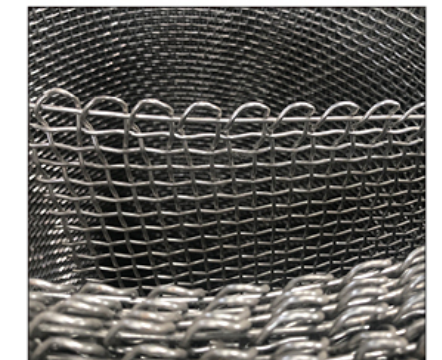

01 金属丝网

WIRE MESH

编织网系列：别名：筛网、丝网、过滤网等

制网方式：平纹编织、斜纹编织、席型编织、竹花纹编织、五综编织、密纹编织、电阻焊接、

目数：1-3200目 过滤精度：3-200微米 网孔：0.01MM-10CM

尺寸：0.1-12M 长度：1-120M

表面处理：电解抛光处理、环氧树脂处理 静电喷涂处理 超声波

材质：各种 SUS201、302、304、304A、304L、316、316L、310S、309S、430、2205、2507 等，铁丝、镀锌丝、钢丝、铜丝、镍丝、钛丝、钼丝、哈氏合金、蒙乃尔、铁铬铝、钨丝、银丝等等材质。

采购商需要供以下参数：

丝径、网孔、目数、精度、材质、尺寸、数量产品要求等参数，以方便报价

Braided screen series: alias:screen mesh ,silk screen, filter screen, etc.

Netting methods: plain weaving, twill weaving, mat weaving, bamboo pattern weaving, five-piece weaving, dense weaving, resistance welding, etc.

Number of meshes: 1-3200 mesh filtering accuracy: 3-200 micron mesh: 0.01mm-10cm

Size: 0.1-12m Length: 1-120m

Surface treatment: electrolytic polishing, epoxy resin treatment, electrostatic spraying, ultrasonic treatment

Material: various SUS 201, 302, 304, 304A, 304L, 316, 316L, 310s, 309S, 430, 2205, 2507, etc., iron wire, galvanized wire, steel wire, copper wire, nickel wire, titanium wire, molybdenum wire, Hastelloy, Monel, ferrochromium aluminum, tungsten wire, silver wire, etc.

▶ 产品实物展示 ▶▶ PRODUCT DISPLAY