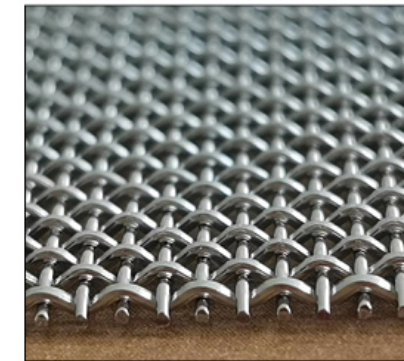

01 金属丝网

WIRE MESH

编织网系列：别名：筛网、丝网、过滤网等

制网方式：平纹编织、斜纹编织、席型编织、竹花纹编织、五综编织、密纹编织、电阻焊接、

目数：1-3200目 过滤精度：3-200微米 网孔：0.01MM-10CM

尺寸：0.1-12M 长度：1-120M

表面处理：电解抛光处理、环氧树脂处理 静电喷涂处理 超声波

材质：各种 SUS201、302、304、304A、304L、316、316L、310S、309S、430、2205、2507 等，铁丝、镀锌丝、钢丝、铜丝、镍丝、钛丝、钼丝、哈氏合金、蒙乃尔、铁铬铝、钨丝、银丝等等材质。

采购商需要供以下参数：

丝径、网孔、目数、精度、材质、尺寸、数量产品要求等参数，以方便报价

Braided screen series: alias:screen mesh ,silk screen, filter screen, etc.

Netting methods: plain weaving, twill weaving, mat weaving, bamboo pattern weaving, five-piece weaving, dense weaving, resistance welding, etc.

Number of meshes: 1-3200 mesh filtering accuracy: 3-200 micron mesh: 0.01mm-10cm

Size: 0.1-12m Length: 1-120m

Surface treatment: electrolytic polishing, epoxy resin treatment, electrostatic spraying, ultrasonic treatment

Material: various SUS 201, 302, 304, 304A, 304L, 316, 316L, 310s, 309S, 430, 2205, 2507, etc., iron wire, galvanized wire, steel wire, copper wire, nickel wire, titanium wire, molybdenum wire, Hastelloy, Monel, ferrochromium aluminum, tungsten wire, silver wire, etc.

▶ 产品实物展示 ▶▶ PRODUCT DISPLAY