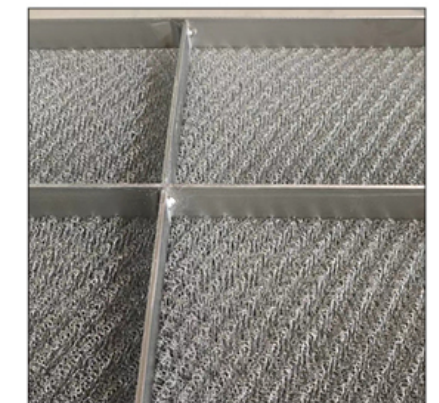

二、气液过滤网应用领域应用：

- 制作丝网除沫器过滤网垫。
- 气液分离、气水分离、油水分离等装置的滤网。
- 汽车、拖拉机等发动机上的各种滤芯。
- 汽车部件中的密封、减震（避震）、消音和排气净化元件。
- 电子、电器产品防电磁干扰的屏蔽装置。

采购商需要供以下参数：

丝径、网孔、目数、精度、材质、尺寸、数量产品要求等参数，以方便报价

The air-liquid filter, the air-liquid filter, the foam breaking filter, the filter and the knitting net are actually the improved knitting silk screen with the traditional knitting method. The yarn for knitting is generally round or flat with diameter of $0.08 \sim 0.50 \text{ mm}$. If the diameter of the yarn is less than or equal to 0.30 mm , it can be multi braided. The multi braided form can also be metal wire and fiber wire.

1、Screen material:

- (1) metal wire: all kinds of stainless steel wire, galvanized iron wire, copper wire, nickel wire, titanium wire and alloy wire
- (2) non metallic wire: nylon, polyethylene, polypropylene, F46 and glass fiber
- (3) interweaving of metal wire and non-metal wire

2、Application fields of gas-liquid filter screen

Make filter mat of wire mesh demister.

Filter screen for gas-liquid separation, gas-water separation, oil-water separation, etc.

All kinds of filter elements on engines such as automobiles and tractors.

Sealing, shock absorption (shock absorption), silencing and exhaust purification elements in automobile parts.

Electromagnetic interference shielding device for electronic and electrical products.

▶ 产品实物展示 ▶▶ PRODUCT DISPLAY