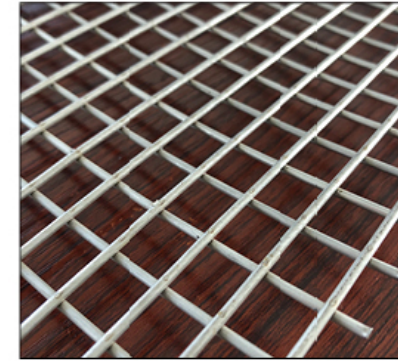

01 金属丝网

WIRE MESH

编织网系列：别名：筛网、丝网、过滤网等

制网方式：平纹编织、斜纹编织、席型编织、竹花纹编织、五综编织、密纹编织、电阻焊接、

目数：1-3200目 过滤精度：3-200微米 网孔：0.01MM-10CM

尺寸：0.1-12M 长度：1-120M

表面处理：电解抛光处理、环氧树脂处理 静电喷涂处理 超声波

材质：各种 SUS201、302、304、304A、304L、316、316L、310S、309S、430、2205、2507 等，铁丝、镀锌丝、钢丝、铜丝、镍丝、钛丝、钼丝、哈氏合金、蒙乃尔、铁铬铝、钨丝、银丝等等材质。

采购商需要供以下参数：

丝径、网孔、目数、精度、材质、尺寸、数量产品要求等参数，以方便报价

Braided screen series: alias:screen mesh ,silk screen, filter screen, etc.

Netting methods: plain weaving, twill weaving, mat weaving, bamboo pattern weaving, five-piece weaving, dense weaving, resistance welding, etc.

Number of meshes: 1-3200 mesh filtering accuracy: 3-200 micron mesh: 0.01mm-10cm

Size: 0.1-12m Length: 1-120m

Surface treatment: electrolytic polishing, epoxy resin treatment, electrostatic spraying, ultrasonic treatment

Material: various SUS 201, 302, 304, 304A, 304L, 316, 316L, 310s, 309S, 430, 2205, 2507, etc., iron wire, galvanized wire, steel wire, copper wire, nickel wire, titanium wire, molybdenum wire, Hastelloy, Monel, ferrochromium aluminum, tungsten wire, silver wire, etc.

▶ 产品实物展示 ▶▶ PRODUCT DISPLAY