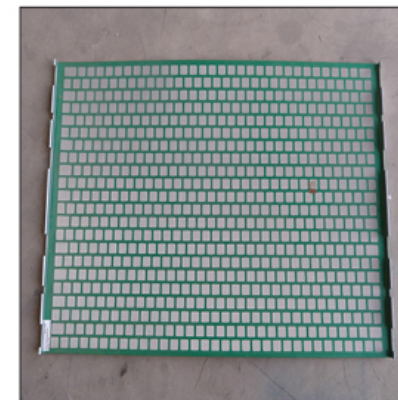

10 / 石油用网

OIL NETWORK

石油震动筛网也叫振动筛网布、泥浆筛网，在石油工业作震动筛用。

板厚：0.3-8MM

别名：石油钻井液震动筛网

用途：石油工业作震动筛用

种类：平面筛网、波浪型筛网、坎特龙三层粘合、斯瓦克振动筛、华油振动筛、高效除砂器、高频振动筛、振动筛胎网、清洁器筛网 .....

采购商需要供以下参数：

丝径、网孔、目数、精度、材质、尺寸、数量产品要求等参数，以方便报价

Petroleum vibrating screen, also known as vibrating screen cloth and mud screen, is used as vibrating screen in petroleum industry.

Plate thickness: 0.3-8mm

Alias: oil drilling fluid vibrating screen

Application: used as vibrating screen in petroleum industry

Types: flat screen, wave screen, canteron three-layer bonding, swak vibrating screen, Huayou vibrating screen, high efficiency desander, high frequency vibrating screen, vibrating screen tire screen, cleaner screen

▶ 产品实物展示 ▶▶ PRODUCT DISPLAY