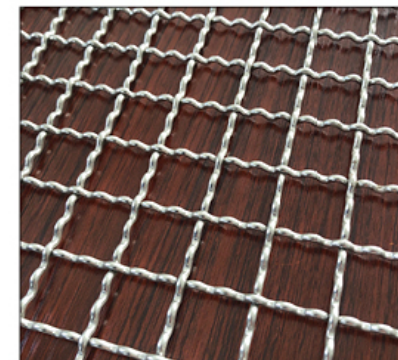

01 金属丝网

WIRE MESH

编织网系列：别名：筛网、丝网、过滤网等

制网方式：平纹编织、斜纹编织、席型编织、竹花纹编织、五综编织、密纹编织、电阻焊接、

目数：1-3200目 过滤精度：3-200微米 网孔：0.01MM-10CM

尺寸：0.1-12M 长度：1-120M

表面处理：电解抛光处理、环氧树脂处理 静电喷涂处理 超声波

材质：各种 SUS201、302、304、304A、304L、316、316L、310S、309S、430、2205、2507 等，铁丝、镀锌丝、钢丝、铜丝、镍丝、钛丝、钼丝、哈氏合金、蒙乃尔、铁铬铝、钨丝、银丝等等材质。

采购商需要供以下参数：

丝径、网孔、目数、精度、材质、尺寸、数量产品要求等参数，以方便报价

Braided screen series: alias:screen mesh ,silk screen, filter screen, etc.

Netting methods: plain weaving, twill weaving, mat weaving, bamboo pattern weaving, five-piece weaving, dense weaving, resistance welding, etc.

Number of meshes: 1-3200 mesh filtering accuracy: 3-200 micron mesh: 0.01mm-10cm

Size: 0.1-12m Length: 1-120m

Surface treatment: electrolytic polishing, epoxy resin treatment, electrostatic spraying, ultrasonic treatment

Material: various SUS 201, 302, 304, 304A, 304L, 316, 316L, 310s, 309S, 430, 2205, 2507, etc., iron wire, galvanized wire, steel wire, copper wire, nickel wire, titanium wire, molybdenum wire, Hastelloy, Monel, ferrochromium aluminum, tungsten wire, silver wire, etc.

▶ 产品实物展示 ▶▶ PRODUCT DISPLAY