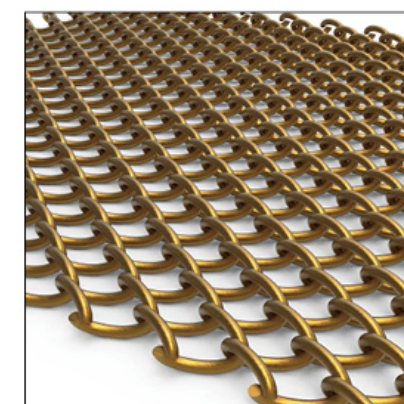

05

装饰网 DECORATIVE NET

可以根据客户要求生产、加工、定做，
可以出设计方案，并可施工

▶ 产品实物展示 ▶▶ PRODUCT DISPLAY