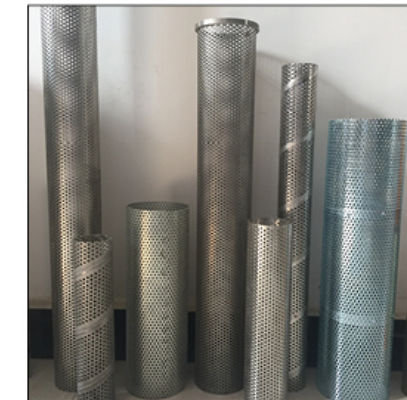

Filter cartridge is a kind of commonly used dust catching device, which has the characteristics of high collection rate, small resistance and easy to put into the flue for sampling. It is widely used for sampling particulate matter, cooking oil fume, asphalt fume, chromic acid mist, sulfuric acid mist and other pollutants. According to the material can be divided into glass fiber filter and corundum filter two kinds, the most widely used daily is glass fiber filter. The glass fiber filter cartridge is made of ultra-fine glass fiber, and the capture rate of dust particles above 0.5 μm can reach more than 99.9%.

characteristic

1. The effective filtration area is greatly increased;
2. Ensure a low and stable pressure difference, improve the flow of air volume;
3. The filter element is small and easy to install;
4. It is especially suitable for industries with high dust concentration.

Our company has a large number of regular specifications in stock, can be customized with customer requirements, and provide customers with screen design technical solutions.

▶ 产品实物展示 ▶▶ PRODUCT DISPLAY