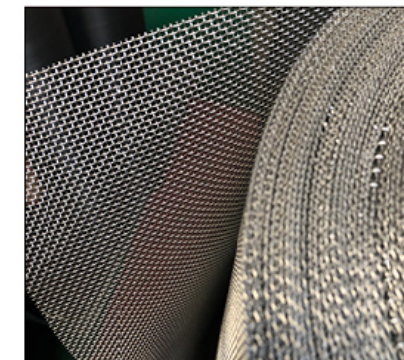

01 金属丝网

WIRE MESH

编织网系列：别名：筛网、丝网、过滤网等

制网方式：平纹编织、斜纹编织、席型编织、竹花纹编织、五综编织、密纹编织、电阻焊接、

目数：1-3200目 过滤精度：3-200微米 网孔：0.01MM-10CM

尺寸：0.1-12M 长度：1-120M

表面处理：电解抛光处理、环氧树脂处理 静电喷涂处理 超声波

材质：各种 SUS201、302、304、304A、304L、316、316L、310S、309S、430、2205、2507 等，铁丝、镀锌丝、钢丝、铜丝、镍丝、钛丝、钼丝、哈氏合金、蒙乃尔、铁铬铝、钨丝、银丝等等材质。

采购商需要供以下参数：

丝径、网孔、目数、精度、材质、尺寸、数量产品要求等参数，以方便报价

Braided screen series: alias:screen mesh ,silk screen, filter screen, etc.

Netting methods: plain weaving, twill weaving, mat weaving, bamboo pattern weaving, five-piece weaving, dense weaving, resistance welding, etc.

Number of meshes: 1-3200 mesh filtering accuracy: 3-200 micron mesh: 0.01mm-10cm

Size: 0.1-12m Length: 1-120m

Surface treatment: electrolytic polishing, epoxy resin treatment, electrostatic spraying, ultrasonic treatment

Material: various SUS 201, 302, 304, 304A, 304L, 316, 316L, 310s, 309S, 430, 2205, 2507, etc., iron wire, galvanized wire, steel wire, copper wire, nickel wire, titanium wire, molybdenum wire, Hastelloy, Monel, ferrochromium aluminum, tungsten wire, silver wire, etc.

▶ 产品实物展示 ▶▶ PRODUCT DISPLAY