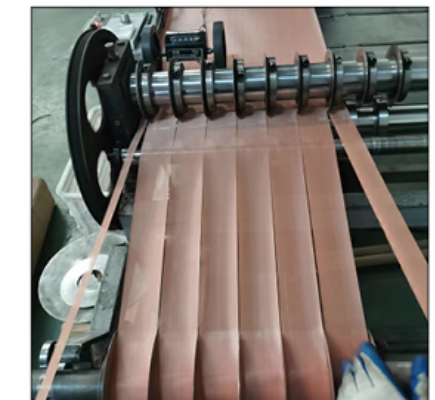

编织：平纹、斜纹。

用途：筛选各种颗粒、粉末、瓷土、玻璃、瓷器印花、过滤液体、气体。

磷铜网：别名锡青铜网

材料：磷铜丝（锡青铜丝）

特性：无磁、耐磨、延展性好。

规格：6目/英寸——350目/英寸 幅宽：0.6——1.5M

编织：平纹、斜纹。

用途：筛选各种颗粒、粉末、瓷土、玻璃、瓷器印花、过滤液体、气体。

紫铜网：别名展敞网

材料：紫铜丝

特性：无磁、耐磨、隔音性好、过滤电子束

规格：4目/英寸——60目/英寸 幅宽：0.76——1.2M

编织：平纹、斜纹。

用途：筛选各种颗粒、粉末、瓷土、玻璃、墙体隔音、电子显示屏。

Brass mesh

Material: brass wire

Characteristics: no magnetism, wear resistance, good ductility.

Specification: 6 mesh / inch-160 mesh / inch width: 0.6-1.5m

Weaving: plain, twill.

Purpose: screen all kinds of particles, powders, porcelain clay, glass, porcelain printing, filter liquid and gas.

Phosphor copper net: also known as tin bronze net

Material: phosphor copper wire (tin bronze wire)

Characteristics: no magnetism, wear resistance, good ductility.

Specification: 6 mesh / inch-350 mesh / inch width: 0.6-1.5m

Weaving: plain, twill.

Purpose: screen all kinds of particles, powders, porcelain clay, glass, porcelain printing, filter liquid and gas.

Red copper net: alias zhanwo net

Material: red copper wire

Features: no magnetism, wear resistance, sound insulation, filtering electron beam

Specification: 4 mesh / inch - 60 mesh. Inch width: 0.76-1.2m

Weaving: plain, twill.

Purpose: screen all kinds of particle, powder, porcelain clay, glass, wall sound insulation, electronic display screen.

采购商需要供以下参数：
丝径、网孔、目数、精度、材质、尺寸、
数量产品要求等参数，以方便报价

▶ 产品实物展示 ▶▶ PRODUCT DISPLAY