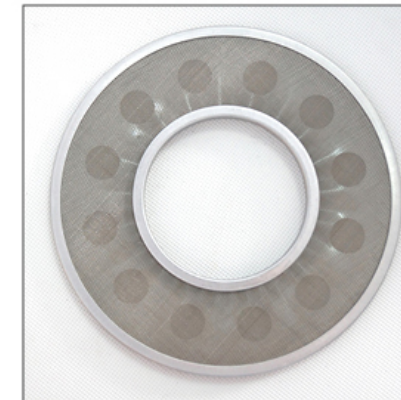

Filter plate diameter: 5 mm to 600 mm.

Performance: acid, alkali, temperature and wear resistance

Application: used in mining, petroleum, chemical, food, medicine, machinery manufacturing and other industries. The function of different mesh wire mesh groups supported by sieve plate in front of extruder barrel is to filter molten material flow and increase resistance of material flow, so as to filter mechanical impurities and improve mixing or plasticizing effect.

The filter screen is divided into textile fiber filter screen and hardware. The machine installed the filter screen becomes a filter to filter natural water and food.

Executive standard of filter screen: JB / T 10718-2007 NF f13-825-1992 NF f13-825-1992 DIN 87154-1954

Features of filter screen: direct filtration, simple process, good air permeability, uniform and stable precision, no leakage, good regeneration performance, fast regeneration speed, convenient installation, high efficiency and long service life.

Application of filter screen: it is mainly used for air conditioning, purifier, range hood, air filter, dehumidifier, dust collector, etc. it is suitable for various filtration, dust removal and separation requirements, and is suitable for filtration in petroleum, chemical, mineral, food, pharmaceutical and other industries

▶ 产品实物展示 PRODUCT DISPLAY