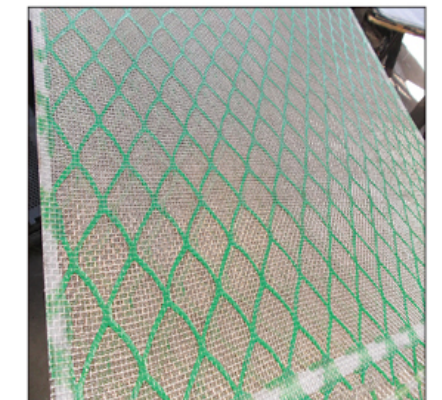

10 / 石油用网

OIL NETWORK

石油震动筛网也叫振动筛网布、泥浆筛网，在石油工业作震动筛用。

板厚：0.3-8MM

别名：石油钻井液震动筛网

用途：石油工业作震动筛用

种类：平面筛网、波浪型筛网、坎特龙三层粘合、斯瓦克振动筛、华油振动筛、高效除砂器、高频振动筛、振动筛胎网、清洁器筛网 .....

采购商需要供以下参数：

丝径、网孔、目数、精度、材质、尺寸、数量产品要求等参数，以方便报价

Petroleum vibrating screen, also known as vibrating screen cloth and mud screen, is used as vibrating screen in petroleum industry.

Plate thickness: 0.3-8mm

Alias: oil drilling fluid vibrating screen

Application: used as vibrating screen in petroleum industry

Types: flat screen, wave screen, canteron three-layer bonding, swak vibrating screen, Huayou vibrating screen, high efficiency desander, high frequency vibrating screen, vibrating screen tire screen, cleaner screen

▶ 产品实物展示 ▶▶ PRODUCT DISPLAY