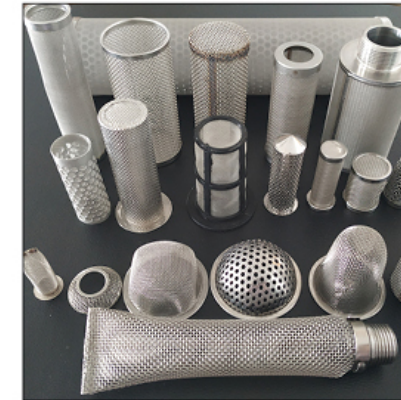

Filter cartridge is a kind of commonly used dust catching device, which has the characteristics of high collection rate, small resistance and easy to put into the flue for sampling. It is widely used for sampling particulate matter, cooking oil fume, asphalt fume, chromic acid mist, sulfuric acid mist and other pollutants. According to the material can be divided into glass fiber filter and corundum filter two kinds, the most widely used daily is glass fiber filter. The glass fiber filter cartridge is made of ultra-fine glass fiber, and the capture rate of dust particles above 0.5 μm can reach more than 99.9%.

characteristic

1. The effective filtration area is greatly increased;
2. Ensure a low and stable pressure difference, improve the flow of air volume;
3. The filter element is small and easy to install;
4. It is especially suitable for industries with high dust concentration.

Our company has a large number of regular specifications in stock, can be customized with customer requirements, and provide customers with screen design technical solutions.

▶ 产品实物展示 ▶▶ PRODUCT DISPLAY