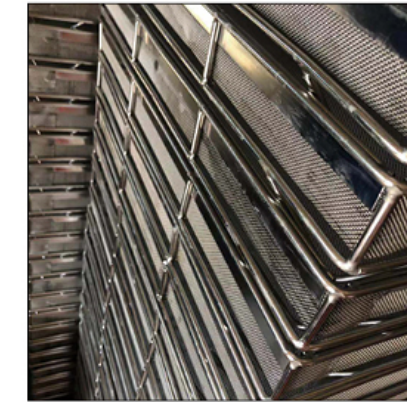

优点

表面光滑、不生锈、耐腐蚀、无毒、卫生、环保、清洗方便、使用时间长。

医用消毒，面食、肉类烧烤，生活用花篮、果篮、菜篮、碟篮、炊具架、各种超市用货筐、周转箱；酒店用饮品、食品架；办公室用纸篓、文件筐、书、报摺置架、宠物笼等。应用非常广泛，

采购商需要供以下参数：

丝径、网孔、目数、精度、材质、尺寸、数量产品要求等参数，以方便报价

Stainless steel net basket is made of stainless steel, which is used for hospital, pasta and meat barbecue
Material: stainless steel mesh basket adopts stainless steel, 304, 304L, 316, 316L, etc., with smooth surface, no rust, corrosion resistance, non-toxic, sanitary and environmental protection.

Uses: hospital, pasta, meat barbecue, life basket, fruit basket, series of stainless steel wire mesh, using electrolytic polishing technology for surface treatment, the surface is bright as a mirror.

Stainless steel net basket production process: through bending to make it into a variety of screen crafts. Net basket surface can be polished, diffuse plastic, spray plastic and other methods, according to customer needs to make a variety of shapes of crafts.

advantage

Smooth surface, no rust, corrosion resistance, non-toxic, health, environmental protection, easy cleaning, long use time.

Medical disinfection, pasta, meat barbecue, life basket, fruit basket, vegetable basket, dish basket, cooking utensil rack, supermarket basket, turnover box; hotel drinks, food rack; office basket, document basket, book, newspaper shelf, pet cage, etc. It is widely used.

▶ 产品实物展示 ▶▶ PRODUCT DISPLAY