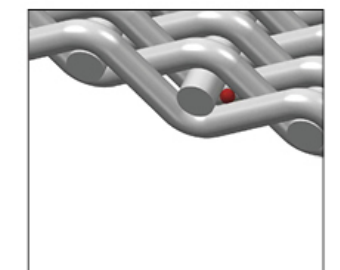

01 金属丝网

WIRE MESH

编织网系列：别名：筛网、丝网、过滤网等

制网方式：平纹编织、斜纹编织、席型编织、竹花纹编织、五综编织、密纹编织、电阻焊接、

目数：1-3200目 过滤精度：3-200微米 网孔：0.01MM-10CM

尺寸：0.1-12M 长度：1-120M

表面处理：电解抛光处理、环氧树脂处理 静电喷涂处理 超声波

材质：各种 SUS201、302、304、304A、304L、316、316L、310S、309S、430、2205、2507 等，铁丝、镀锌丝、钢丝、铜丝、镍丝、钛丝、钼丝、哈氏合金、蒙乃尔、铁铬铝、钨丝、银丝等等材质。

采购商需要供以下参数：

丝径、网孔、目数、精度、材质、尺寸、数量产品要求等参数，以方便报价

Braided screen series: alias:screen mesh ,silk screen, filter screen, etc.

Netting methods: plain weaving, twill weaving, mat weaving, bamboo pattern weaving, five-piece weaving, dense weaving, resistance welding, etc.

Number of meshes: 1-3200 mesh filtering accuracy: 3-200 micron mesh: 0.01mm-10cm

Size: 0.1-12m Length: 1-120m

Surface treatment: electrolytic polishing, epoxy resin treatment, electrostatic spraying, ultrasonic treatment

Material: various SUS 201, 302, 304, 304A, 304L, 316, 316L, 310s, 309S, 430, 2205, 2507, etc., iron wire, galvanized wire, steel wire, copper wire, nickel wire, titanium wire, molybdenum wire, Hastelloy, Monel, ferrochromium aluminum, tungsten wire, silver wire, etc.

▶ 产品实物展示 ▶▶ PRODUCT DISPLAY