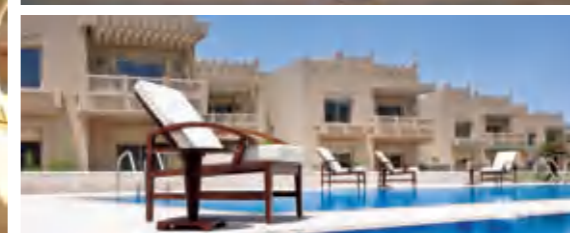

GRAND HYATT QATAR

The beach is a 3-minute walk from the accommodation. Featuring traditional Arabian architecture, it offers indoor and outdoor pools and a private beach area. Doha Golf Club is a 2-minute drive away.

Bright and airy accommodation with a balcony overlooking the Arabian Gulf or Doha's city centre. Some units have a kitchen and a seating area, while each unit has modern furnishings.

A well-equipped gym and aerobics classes are available for those who want to work out. Guests can enjoy a massage treatment and relax in the sauna or hot tub.

The Grand Hyatt offers several dining options. The Rocca restaurant offers Mediterranean cuisine and views of the landscaped gardens and the West Bay Lagoon. In the evening, the DJ at the Rocca restaurant offers a lively atmosphere. Thai specialities are served in the open kitchen at Isaan's restaurant. The hotel's main bar, Dunes, offers a selection of fine wines.