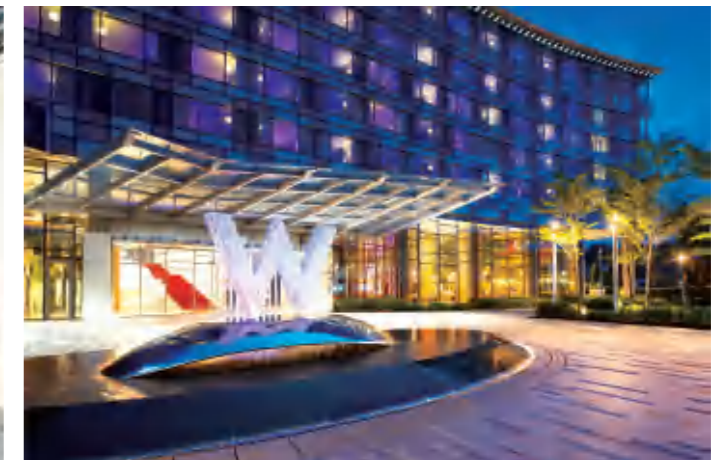

W SINGAPORE-SENTOSA COVE

W Singapore - Sentosa Cove Located on the island of Sentosa, a gathering place for Eastern and Western culture, it boasts a vibrant beach bar, chic gourmet restaurant and relaxing soothing spa. There are also many beautiful and charming tourist attractions such as Universal Studios and the casinos at Resorts World Sentosa. The nightlife at Clarke Quay is a 20-minute drive away and Orchard Road shopping is a 25-minute drive away. The hotel offers shuttle buses to and from Resorts World (RWS), vivo city, Orchard Road and Tanjung Beach. For more information, please contact the hotel. The hotel has a business centre and concierge desk, which offers currency exchange and ticketing services. Rooms have partial or full views of the pool or ocean, and some have a balcony. Enjoy a pampering massage at AWAY Spa, take a dip in the scenic outdoor pool, or sample international cuisine at the different styles of the restaurant. Whether for work or leisure, W Singapore Sentosa Cove will do its utmost to make you feel at home with high quality accommodation and quality service.