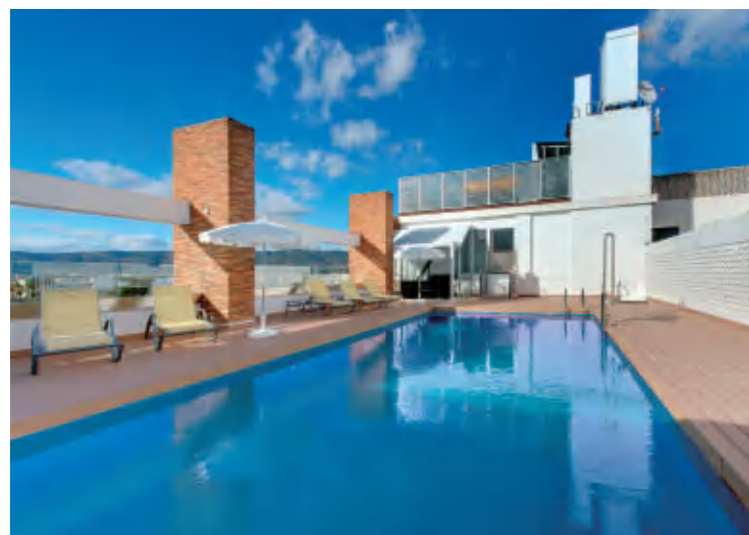

019

020

TRYP HOTEL CORDOBA SPAIN

A 10-minute walk from the centre of Córdoba with the Jewish Quarter, Tryp Córdoba offers free WiFi in all areas and a seasonal outdoor pool on the 7th floor.

Each modern room comes with satellite TV, air conditioning and a private bathroom.

Tryp Córdoba offers a buffet breakfast service, a snack bar, a small gym and 2 meeting rooms.

The Córdoba Mosque is around a 15-minute walk away. The Alcázar Castle and Gardens are 1 km away. AVE High-Speed Train Station is 3.4 km away. The bus station in Córdoba is less than 500 metres away.