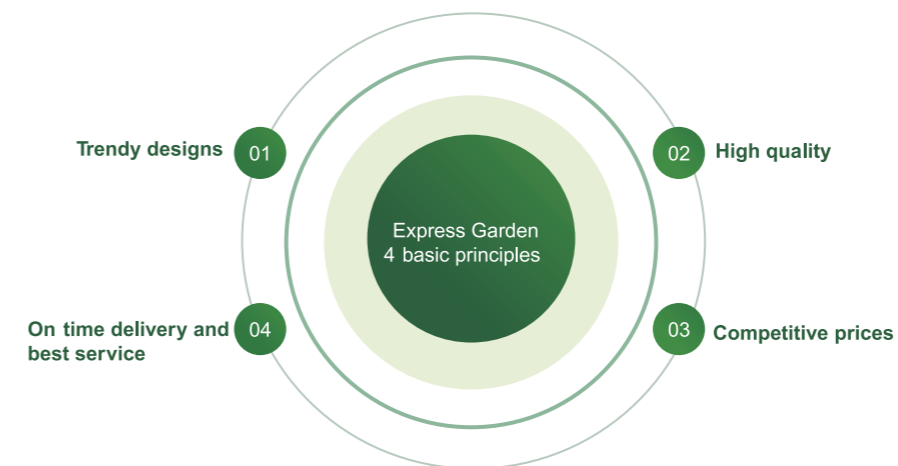

Express Garden's main factory in Guangdong China has production space of 50,000m², central warehouse 10,000m², and showroom 5,000m², it has workers over 1000. It's monthly production capacity is 500 containers.

Express Garden has full capability and experience in making all kinds of outdoor furniture, such as wicker, aluminum, stainless steel, wood, and multiple materials.

Express Garden is very strong in design and R&D. Besides its own very experienced design team, it also cooperates with famous design studios in Italy, Germany, Netherlands and USA.

Express Garden factory had attained ISO certification since 2008, and it has all important qualified factory certificates, such as BSCI, SQP, GMP, etc. From all raw material to full production processing, Express Garden always sticks firmly to its principle of reliable high quality.

Express Garden has been well known for its "Four Basic Principles": Trendy designs, High Quality, Competitive price, On time delivery and best service

This "Four Basic Principles" like a light tower of Express Garden: all staff work to follow this "FBP"; all products are made based on "FBP"; Express Garden's all activities from making to selling are based on "FBP". We proudly with confidence that Express Garden is your most reliable Garden Furniture factory & supplier.