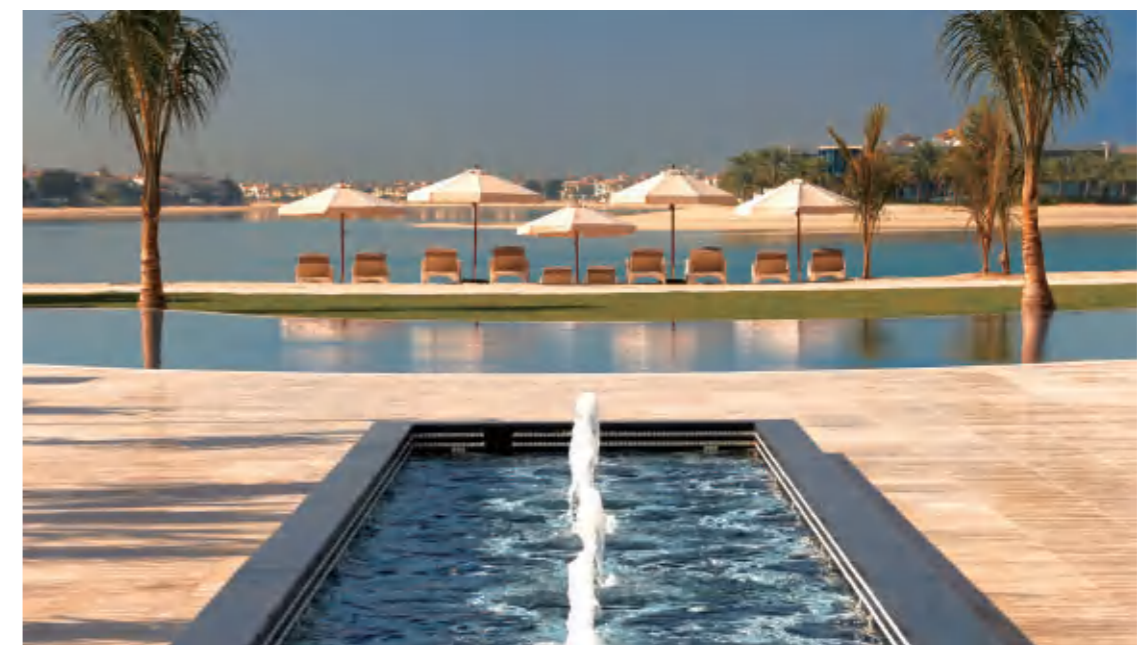

015

WALDORF ASTORIA DUBAI

The Waldorf Astoria Dubai is located on Dubai's iconic Palm Jumeirah, with a palatial location. The hotel is ideally located close to Dubai International Airport. At this peaceful island resort you can still enjoy the vibrant city views. This elegant Dubai hotel has an inviting private beach and a wealth of recreational activities including tennis, fishing and parasailing.

Surrounded by the azure blue waters of the Arabian Gulf, the hotel is surrounded by a soft sandy private beach, magnificent public spaces, luxurious rooms and elegant classic suites. From luxurious sea-view rooms to palatial suites, the rooms are decorated in soft beach tones such as ivory, sand and soft turquoise.

Modern European-style furnishings and custom lighting reflect the resort's understated elegance. Luxurious and elegant decoration gives you the best experience. At the amazing Waldorf Astoria hotel, you will find a wealth of services and facilities from the hotel to the hotel, to your room and throughout the hotel.

016