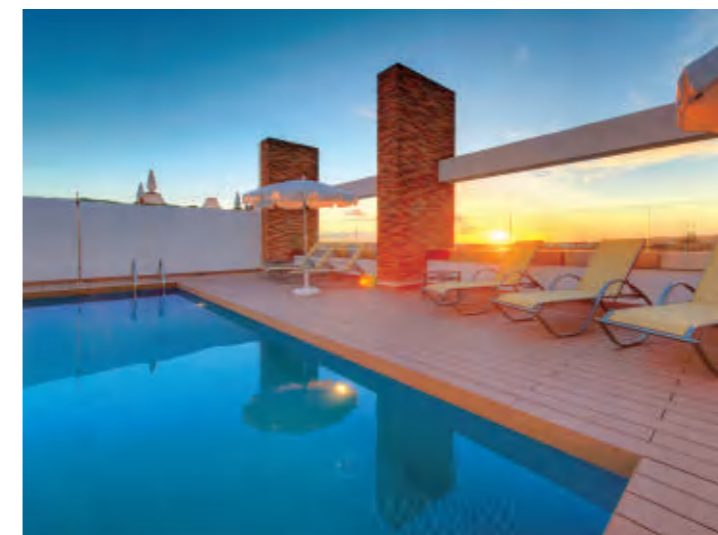

019

020

TRYP HOTEL CORDOBA SPAIN

A 10-minute walk from the centre of Córdoba with the Jewish Quarter, Tryp Córdoba offers free WiFi in all areas and a seasonal outdoor pool on the 7th floor.

Each modern room comes with satellite TV, air conditioning and a private bathroom.

Tryp Córdoba offers a buffet breakfast service, a snack bar, a small gym and 2 meeting rooms.

The Córdoba Mosque is around a 15-minute walk away. The Alcázar Castle and Gardens are 1 km away. AVE High-Speed Train Station is 3.4 km away. The bus station in Córdoba is less than 500 metres away.