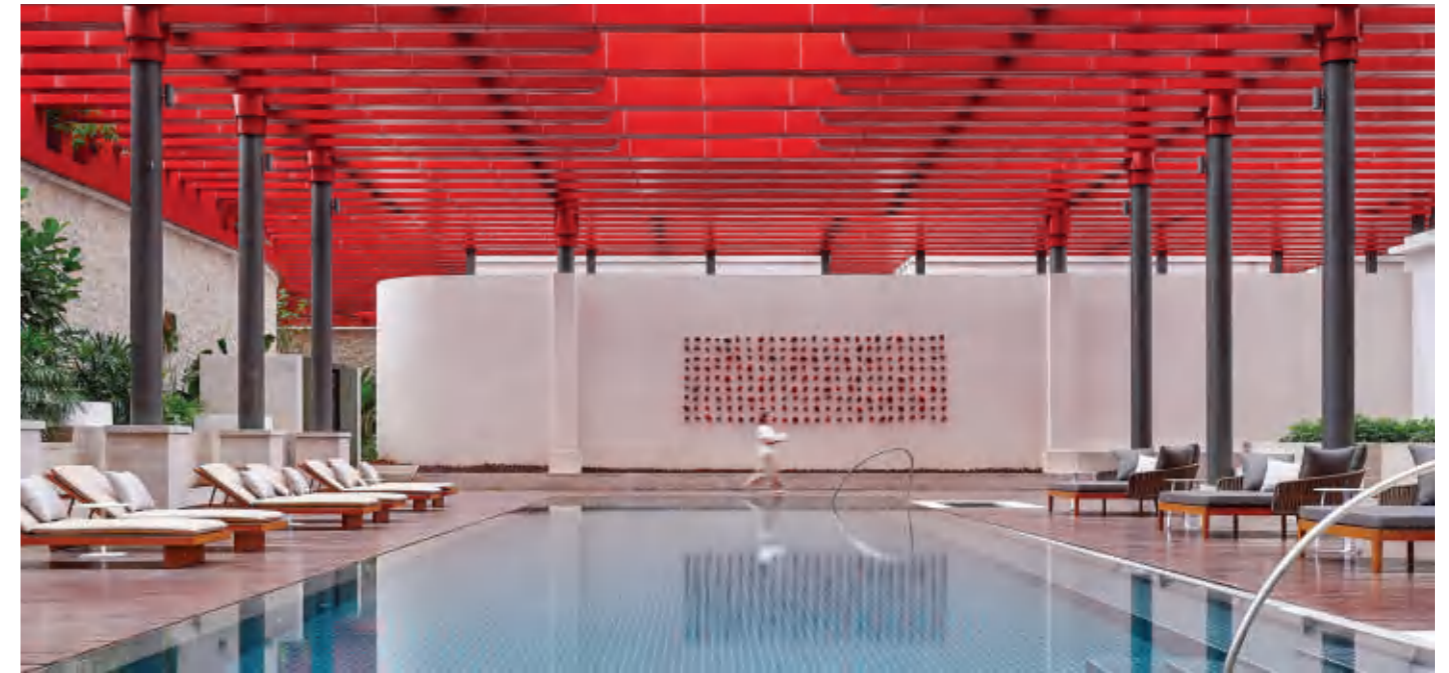

CROWNE PLAZA HAITANG BAY SANYA

The unique and majestic design of Crowne Plaza Resort Sanya is just like a luxury ship sailing into the beautiful Haitang Bay. The hotel is strategically located next to Haitang Bay Duty Free Shop and is close to famous tourist attractions such as Nantian Hot Spring, Wuzhizhou Island, Nanwan Monkey Island, Noda Rainforest, and Penang Valley. Crowne Plaza Resort Sanya has spacious and spacious rooms and suites, and the carefully designed space design allows all rooms to enjoy the sea. The superior family sea view room is designed with an inner balcony to provide children with safe care. The room is equipped with a children's bed to meet the needs of a family of four. The family suite features a fresh and natural maritime-themed children's bedroom and bathroom, specially designed for the children to create exclusive bathroom amenities for families to enjoy a relaxing and enjoyable family vacation. All rooms at Crowne Plaza Resort Sanya are equipped with a flat-screen TV, satellite channels, a spacious and comfortable work area, high-speed internet access and high-quality room amenities.