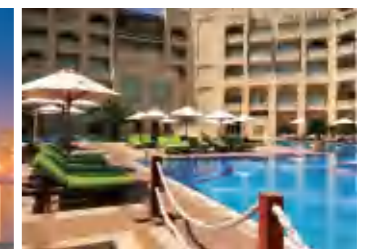

GRAND HYATT QATAR

The beach is a 3-minute walk from the accommodation. Featuring traditional Arabian architecture, it offers indoor and outdoor pools and a private beach area. Doha Golf Club is a 2-minute drive away.

Bright and airy accommodation with a balcony overlooking the Arabian Gulf or Doha's city centre. Some units have a kitchen and a seating area, while each unit has modern furnishings.

A well-equipped gym and aerobics classes are available for those who want to work out. Guests can enjoy a massage treatment and relax in the sauna or hot tub.

The Grand Hyatt offers several dining options. The Rocca restaurant offers Mediterranean cuisine and views of the landscaped gardens and the West Bay Lagoon. In the evening, the DJ at the Rocca restaurant offers a lively atmosphere. Thai specialities are served in the open kitchen at Isaan's restaurant. The hotel's main bar, Dunes, offers a selection of fine wines.