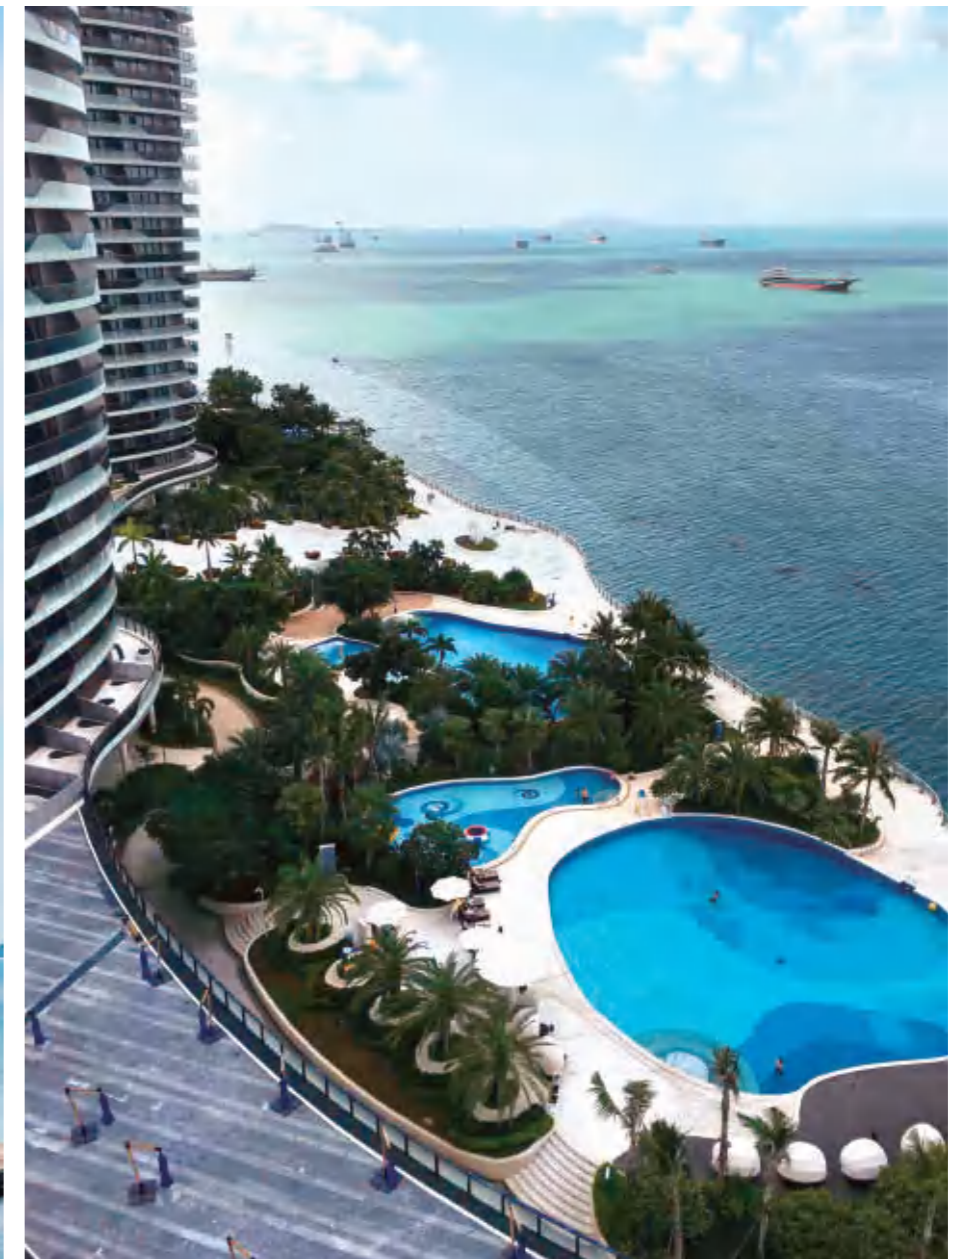

PHOENIX ISLAND HOTEL SANYA

The beach is a 3-minute walk from the accommodation. Located on the beachfront of Phoenix Island, Sanya Phoenix Island Resort overlooks Sanya Port and Luhuitou Park. It offers luxurious rooms with sea views, an outdoor pool, business facilities, convenient guest services and free WiFi in public areas.

Sanya Phoenix Island Resort is a 5-minute drive from Coconut Dream Corridor. It is a 10-minute drive from Sanya International Shopping Centre and a 20-minute drive from Sanya Railway Station. It is a 30-minute drive from Phoenix International Airport. Free parking is available on site.

Each room comes with air conditioning, a minibar and an electric kettle. The private bathroom has a bath and/or shower and a hairdryer. There is also a sofa, desk and safe.

Guests can take a dip in the outdoor pool. Currency exchange, concierge and dry cleaning services are available upon request.

A selection of Chinese and Western dishes can be enjoyed at the on-site restaurant. Refreshing drinks are served in the lobby bar and sky bar.