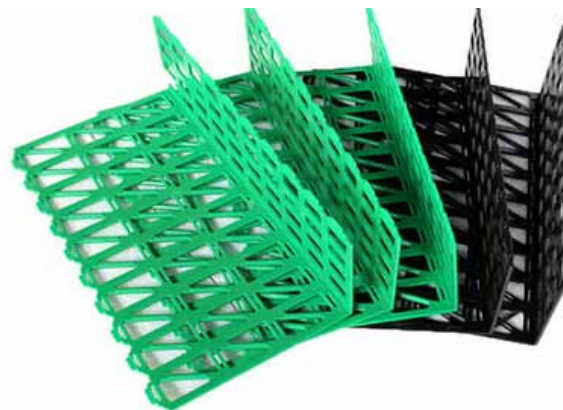

Hookei[®]
Your Ideal Display Solution Provider

Hookei[®]
Your Ideal Display Solution Provider

Fresh Merchandising 

www.hookeidisplay.com info7@hookeidisplay.com

Display Tray

TA-ABS-603
Dimension: 300(W)x300-390(D)mm

TA-ABS-604
Dimension: 300(W)x450(D)mm

Plastic Fence

TA-PP-001
Dimension: 390x210x125mm

2-way Display Tray

TA-ABS-605
Dimension: 302x340x180mm

Plastic Soft Pad

TA-301
Thickness: 3.5mm

TA-302
Plastic Glass
Dimension: 400x600mm

Fruit Basket

TA-B001

尺寸:
350x250x75mm
400x300x100mm
600x400x100mm

TA-B010

Fruit Basket

2-way Fruit Basket Set

1st way

2nd way

TA-B100
top + base

Dimension:
750(Dia)x500(H)mm
450(Dia)x500(H)mm

TA-B101
top + base

Dimension:
900(Dia)x500(H)mm
600(Dia)x500(H)mm

TA-B011

TA-B012

TA-B013

TA-B002
Dimension:
450(Dia)x100(H)mm