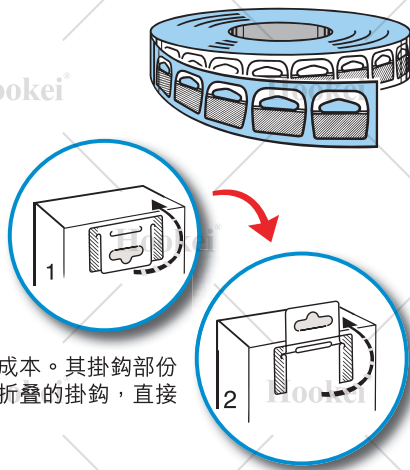

Folding

折疊式自粘掛鈎

Folding Hang Tabs are good to be used for shipping maximum number of products per carton to reduce the shipping cost. They are attached folded down on the products for fitting into existing cartons. They also can be folded up easily to display the product on display shelves conveniently.

折疊式自粘掛鈎主要協助運輸承載最多產品件數，以減低運輸成本。其掛鈎部份可折疊起來並緊貼在包裝上。當需要展示產品時，便可以拉起折疊的掛鈎，直接懸掛及展示。

+852 6778 7080

021-50483245

info7@hookeidisplay.com

Hookei

+852 6778 7080

021-50483245

info7@hookeidisplay.com

Hookei

Ref. 170C (250 μ)
4,000 pcs / reel
掛鈎厚度: 0.25 毫米
數量: 4,000 個/卷