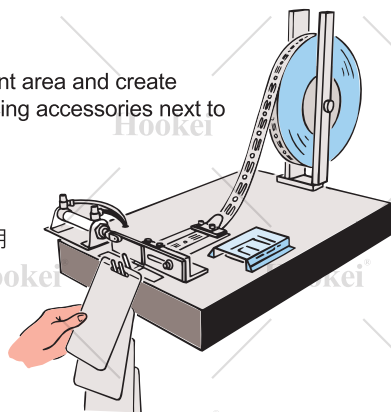

Ref. 55185C (250 μ)
28 pcs / sheet
掛鈎厚度: 0.25毫米
數量: 28 個/頁

Ref. 55431C (380 μ)
24 pcs / sheet
掛鈎厚度: 0.38毫米
數量: 24 個/頁

Scale 1: 1

Clip Strips

卷切割系列 - 卷裝掛條

It is a great product to merchandise your products in a prominent area and create impulse buy. It is perfect for promotions, special offers and placing accessories next to the main product i.e. brushes next to paint.

Using **Clip Strips** can maximize the selling place by displaying products in neat and vertical row.

掛條是銷售展示的好幫手，其獨特的垂直式設計既可減少使用空間，又可突出地展示宣傳的產品。

Header for Clip Strips on a reel
切割系列 - 掛條牌
Ref. 152C (635 μ)