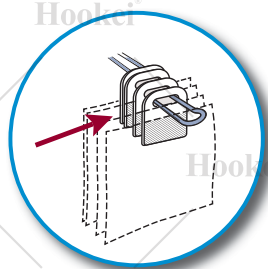

Secure Tab

防盜型掛鈎

Ref. 315C (250 μ)
2,000 pcs/box
掛鈎厚度: 0.25 毫米
數量: 2,000 個/盒