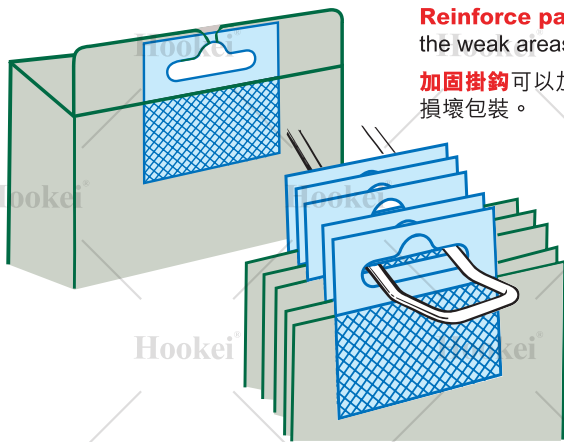

Tabs in Pad Form with euroslot or delta hanger make your packaging more effective and attractive.
 打裝式掛鈎 分別有飛機孔及三角孔的設計，配合不同包裝需求且令包裝更吸引。

Tabs in Pad Form are used for different applications in different areas: Department Stores, retailer & wholesalers...

打裝式掛鈎 可用於不同地方，如：大型購物店、零售或批發商等.....

Scale 1: 1

Scale 1: 1

Reinforce or Repair

修補及加固系列掛鈎

Reinforce packs prevent damage by strengthening the weak areas around the point of hanging.

加固掛鈎可以加強懸掛點周圍較易受損之區域，避免損壞包裝。

Repair tabs are used to prevent damage from customer handling and reduces supplier returns or price reductions.

修補掛鈎用以修補損壞了之掛槽，方便且成本低廉。

Ref. 185C (250 μ)

5,000 pcs / reel
掛鈎厚度: 0.25 毫米
數量: 5,000 個/卷

Ref. 374C (380 μ)