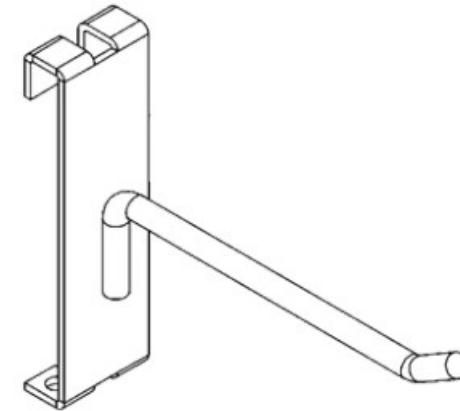

Metal Mesh hook

Length	Diameter	Finish	Pack
5-30cm, Customized	3.2mm-5.6mm, Customized	Chrome, Powder-coated, Can be customized	200