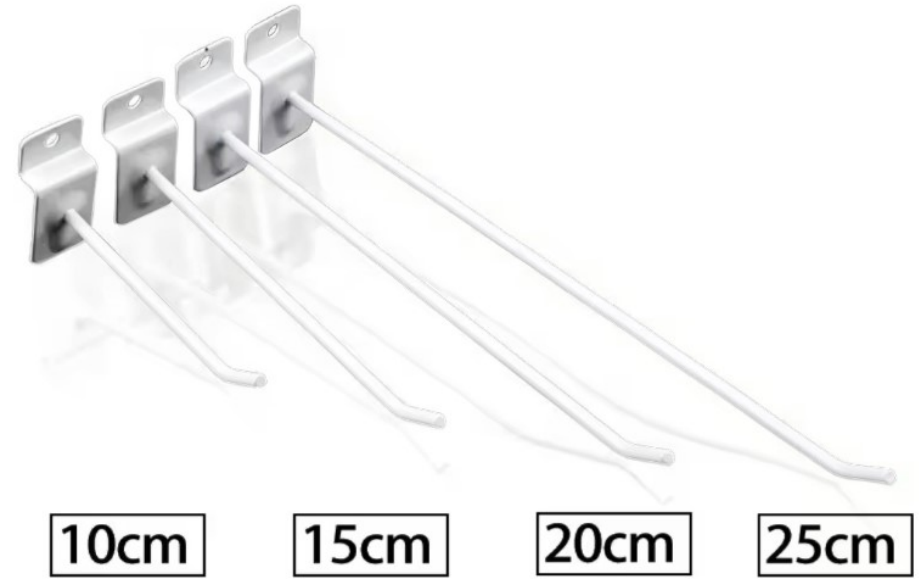

## Metal Slatwall hook

Optional 5cm 10cm 15cm 20cm 25cm 30cm

Length	Diameter	Finish	Pack
5-30cm, Customized	3.2mm-5.6mm, Customized	Chrome, Powder-coated, Can be customized	200

## Metal Slatwall hook

Length	Diameter	Finish	Pack
5-30cm, Customized	3.2mm-5.6mm, Customized	Chrome, Powder-coated, Can be customized	200

## Different types of hook

Length	Diameter	Finish	Pack
10-25cm, Customized	3.2mm-5.6mm, Customized	Chrome, Powder-coated, Can be customized	200