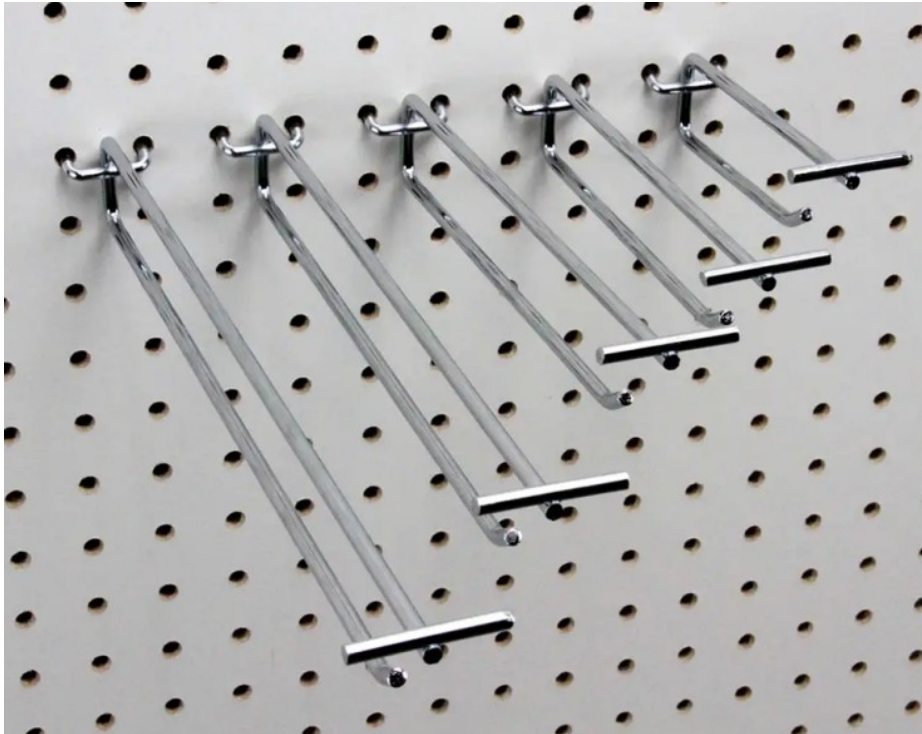

Double Line Perforated hook

Length	Hole spacing	Diameter	Finish	Pack
5-30cm, Customized	2.5cm, 3.2cm	4.5mm- 5.6mm, Customized	Chrome, Powder-coated, Can be customized	100