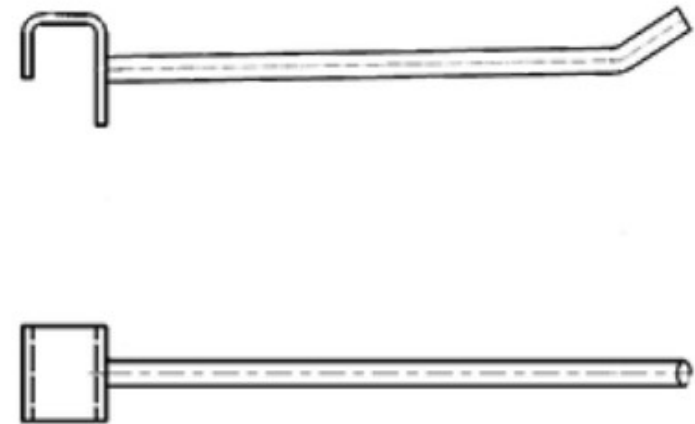

Metal Tube hook

Length	Square tube width	Diameter	Finish	Pack
5-30cm, Customized	1cm, 1.5cm, 2cm	3.2mm- 5.6mm, Customized	Chrome, Powder-coated, Can be customized	200