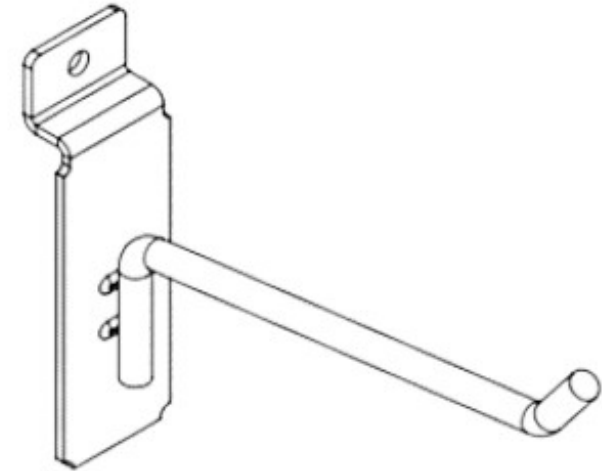

## Metal Slatwall hook

Optional 5cm 10cm 15cm 20cm 25cm 30cm

Length	Diameter	Finish	Pack
5-30cm, Customized	3.2mm-5.6mm, Customized	Chrome, Powder-coated, Can be customized	200