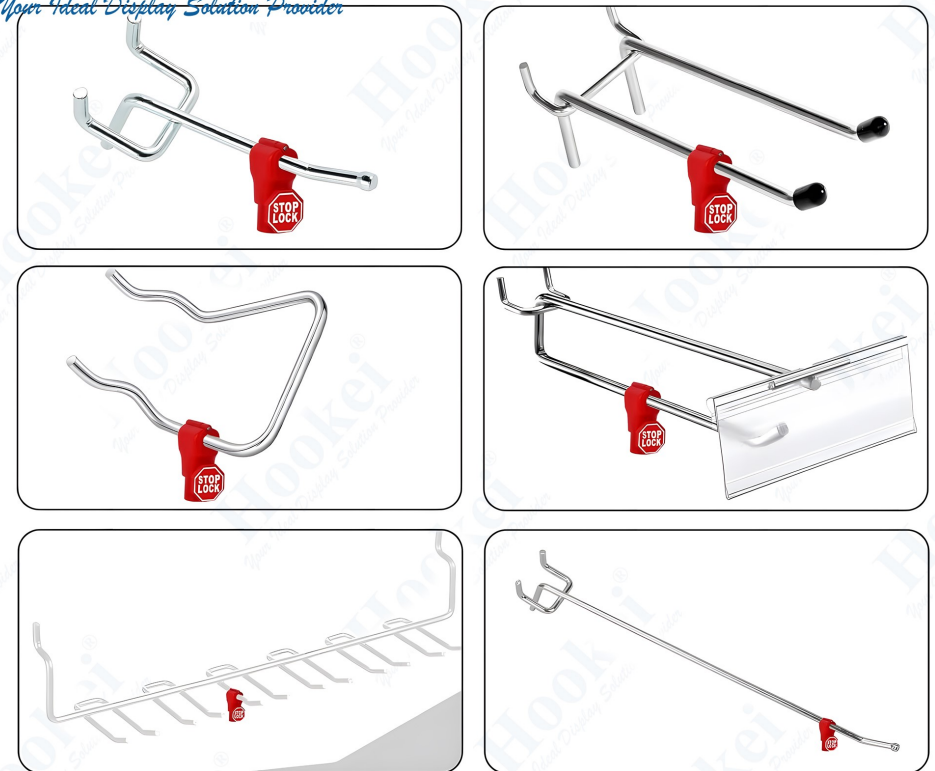

Hookei®
Your Ideal Display Solution Provider