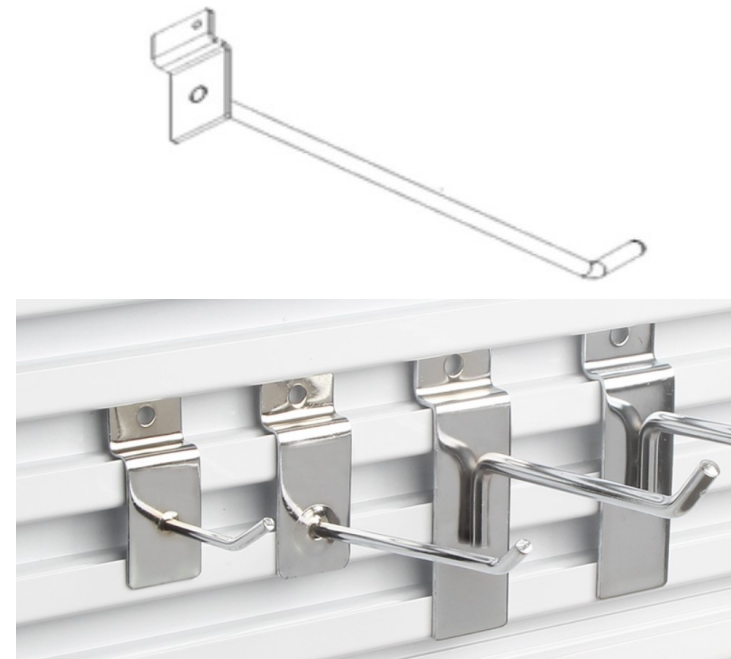

Metal Slatwall hook

Length	Diameter	Finish	Pack
5-30cm, Customized	3.2mm-5.6mm, Customized	Chrome, Powder-coated, Can be customized	200