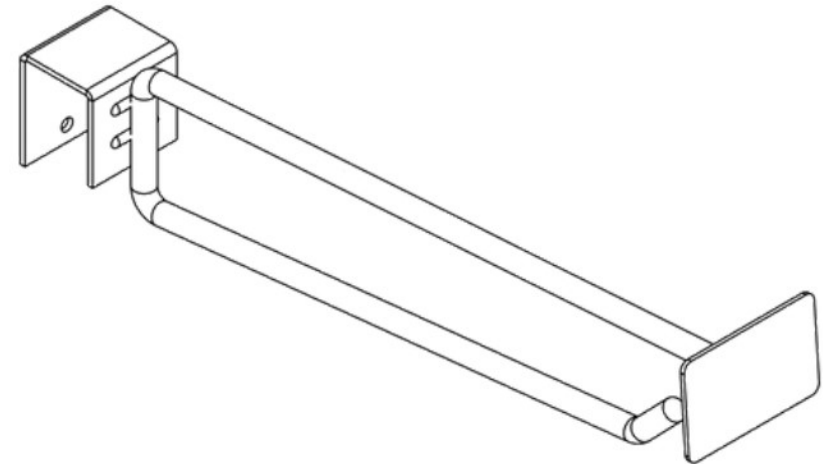

Metal Tube hook

Length	Diameter	Finish	Pack
5-30cm, Customized	3.2mm-5.6mm, Customized	Chrome, Powder-coated, Can be customized	200