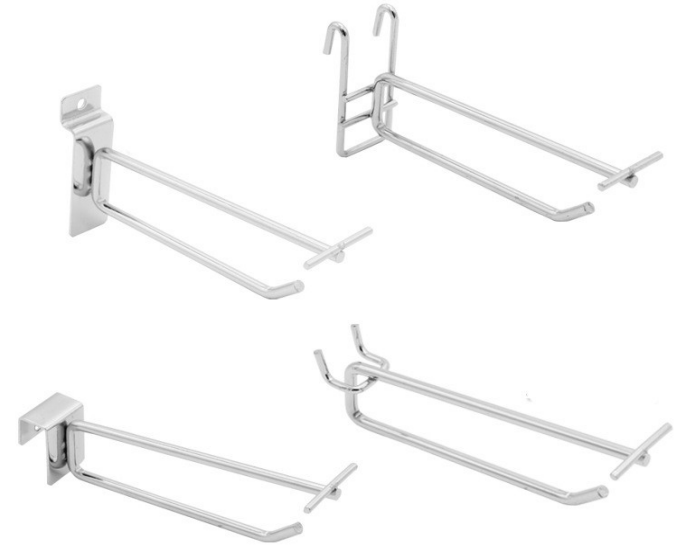

Metal Tube hook

Length	Diameter	Finish	Pack
15-30cm, Customized	4.5mm, 5.6mm, Customized	Chrome, Powder-coated, Can be customized	100