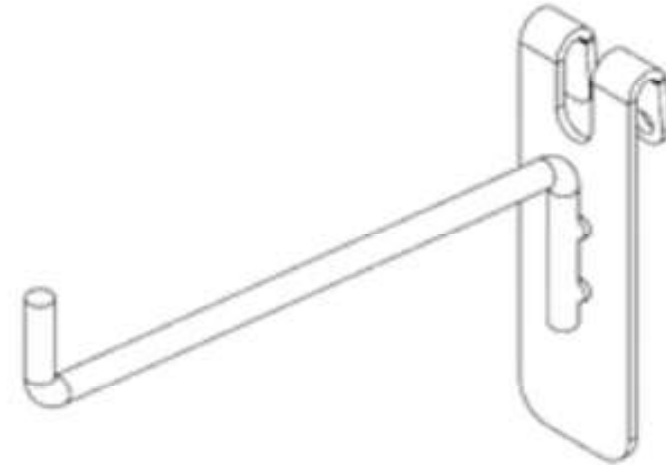

Metal Mesh hook

Length	Diameter	Finish	Pack
5-30cm, Customized	3.2mm-5.6mm, Customized	Chrome, Powder-coated, Can be customized	200