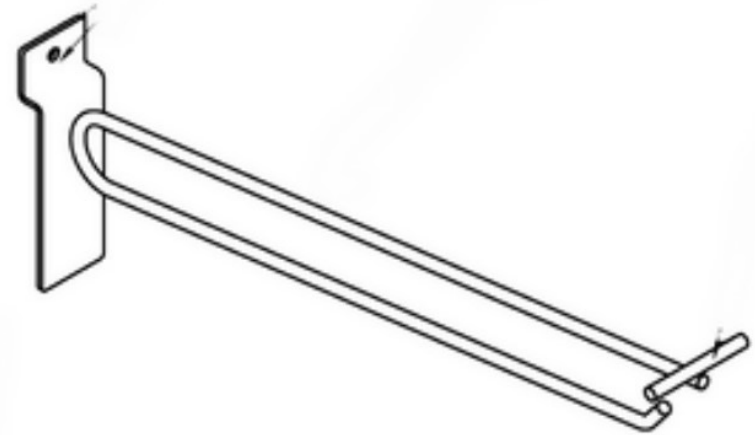

Double Line Slatwall hook

Length	Diameter	Finish	Pack
15-30cm, Customized	4.5mm-5.6mm, Customized	Chrome, Powder-coated, Can be customized	100