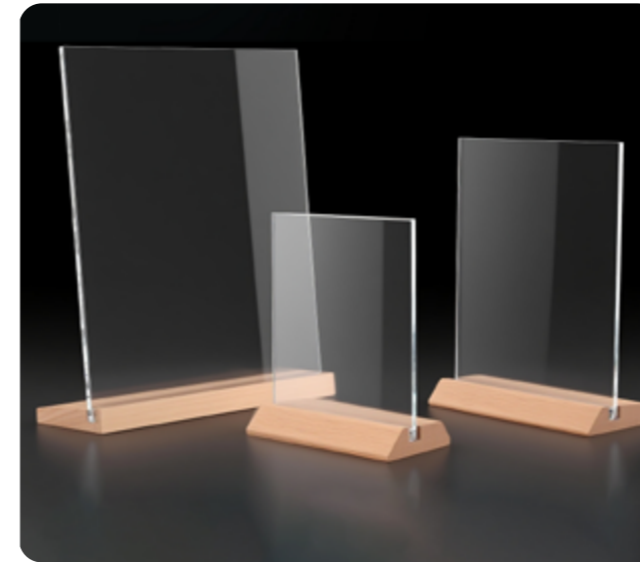

Product Name	Acrylic Sign Holder
Custom	Size/Color/Logo
Material	Acrylic
Weight (kg)	
Thickness	
Package Quantity	
Box Gauge Size