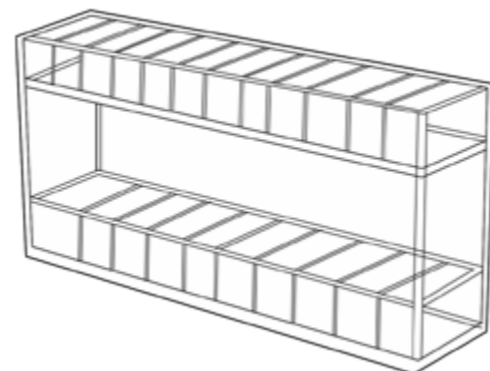

Product Name	Acrylic Sign Holder
Custom	Size/Color/Logo
Material	Acrylic
Weight (kg)	
Thickness	
Package Quantity	
Box Gauge Size	

Product Name	Acrylic Sign Holder
Custom	Size/Color/Logo
Material	Acrylic
Weight (kg)	
Thickness	
Package Quantity	
Box Gauge Size	

Product Name	Acrylic Sign Holder
Custom	Size/Color/Logo
Material	Acrylic
Weight (kg)	
Thickness	
Package Quantity	
Box Gauge Size	

Product Name	Acrylic Sign Holder
Custom	Size/Color/Logo
Material	Acrylic
Weight (kg)	
Thickness	
Package Quantity	
Box Gauge Size