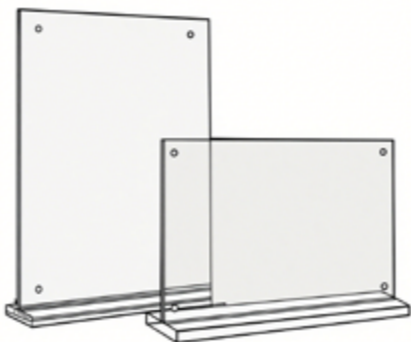

Product Name	Acrylic Sign Holder
Custom	Size/Color/Logo
Material	Acrylic
Weight (kg)	4.5
Thickness	10mm
Package Quantity	72pcs/Carton
Box Gauge Size	60*35*51cm

Product Name	Acrylic Sign Holder
Custom	Size/Color/Logo
Material	Acrylic
Weight (kg)	
Thickness	
Package Quantity	
Box Gauge Size	