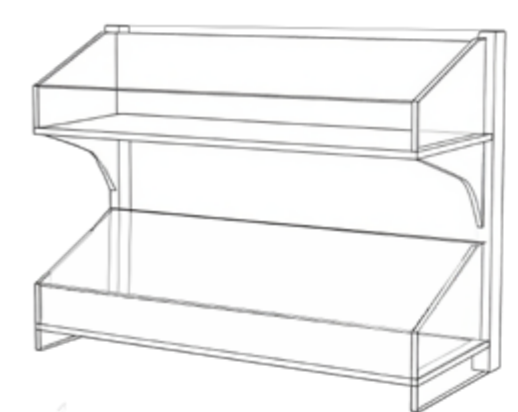

Product Name	Acrylic Sign Holder
Custom	Size/Color/Logo
Material	Acrylic
Weight (kg)	
Thickness	
Package Quantity	
Box Gauge Size	

Product Name	Acrylic Sign Holder
Custom	Size/Color/Logo
Material	Acrylic
Weight (kg)	
Thickness	
Package Quantity	
Box Gauge Size	

Product Name	Acrylic Sign Holder
Custom	Size/Color/Logo
Material	Acrylic
Weight (kg)	
Thickness	
Package Quantity	
Box Gauge Size	

Product Name	Acrylic Sign Holder
Custom	Size/Color/Logo
Material	Acrylic
Weight (kg)	
Thickness	
Package Quantity	
Box Gauge Size