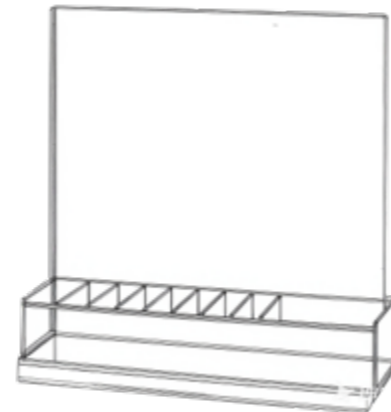

Product Name	Acrylic Sign Holder
Custom	Size/Color/Logo
Material	Acrylic
Weight (kg)	
Thickness	
Package Quantity	
Box Gauge Size	

Product Name	Acrylic Sign Holder
Custom	Size/Color/Logo
Material	Acrylic
Weight (kg)	
Thickness	
Package Quantity	
Box Gauge Size	

Product Name	Acrylic Sign Holder
Custom	Size/Color/Logo
Material	Acrylic
Weight (kg)	
Thickness	
Package Quantity	
Box Gauge Size	

Product Name	Acrylic Sign Holder
Custom	Size/Color/Logo
Material	Acrylic
Weight (kg)	
Thickness	
Package Quantity	
Box Gauge Size