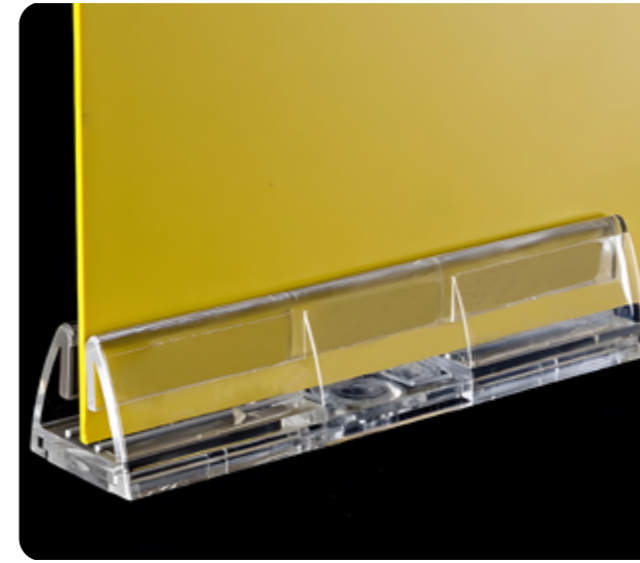

Product Name	Acrylic Sign Holder
Custom	Size/Color/Logo
Material	Acrylic
Weight (kg)	
Thickness	
Package Quantity	
Box Gauge Size