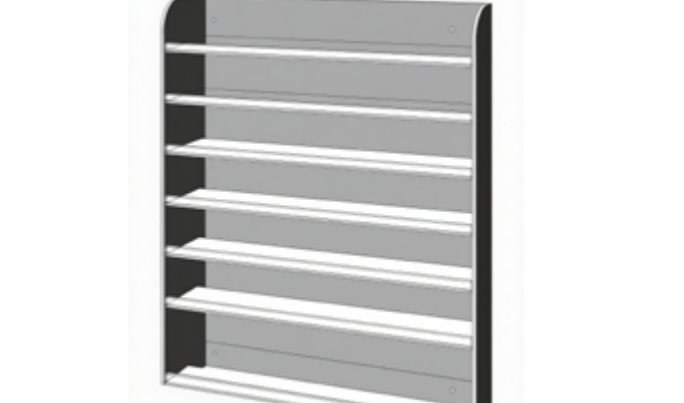

Product Name	Acrylic Sign Holder
Custom	Size/Color/Logo
Material	Acrylic
Weight (kg)	
Thickness	
Package Quantity	
Box Gauge Size