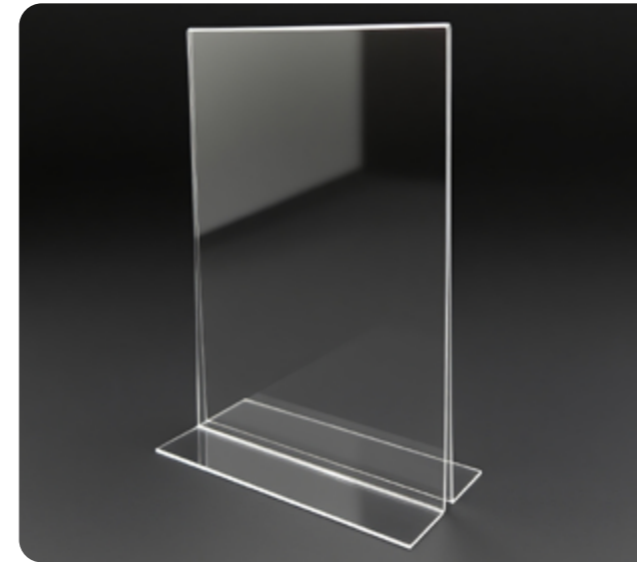

Product Name	11163 R.02
Custom	Size/Color/Logo
Material	Acrylic
Weight (kg)	0.46
Thickness	2.7
Package Quantity	30pcs/Carton
Box Gauge Size	68*36.5*25