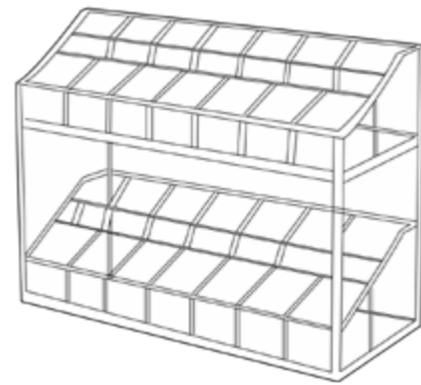

Product Name	Acrylic Sign Holder
Custom	Size/Color/Logo
Material	Acrylic
Weight (kg)	
Thickness	
Package Quantity	
Box Gauge Size