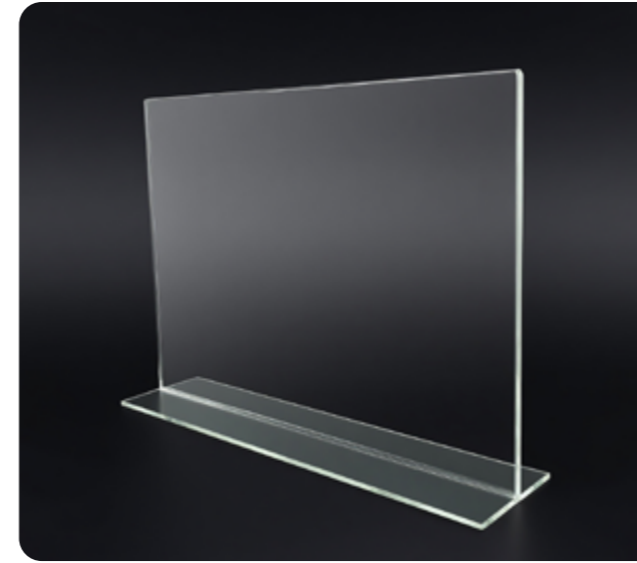

Product Name	R10-3T-A4H
Custom	Size/Color/Logo
Material	Acrylic
Weight (kg)	0.52
Thickness	2.7
Package Quantity	30pcs/Carton
Box Gauge Size	68*36.5*25