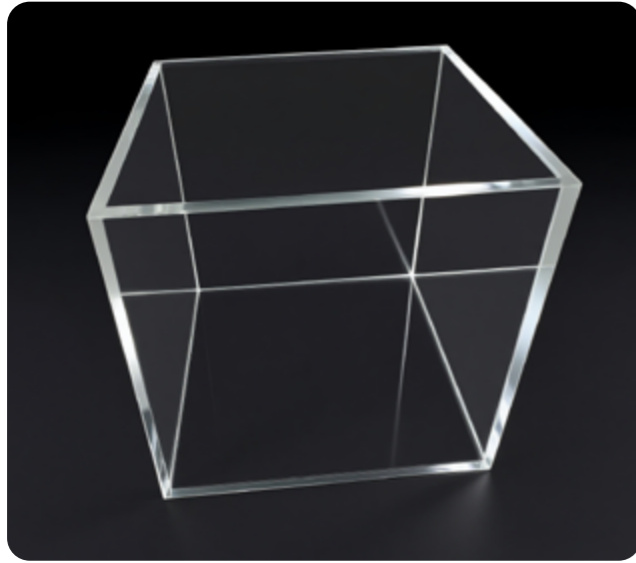

Product Name	21081 R.00
Custom	Size/Color/Logo
Material	Acrylic
Weight (kg)	0.21
Thickness	2.8
Package Quantity	36pcs/Carton
Box Gauge Size	68*36.5*25