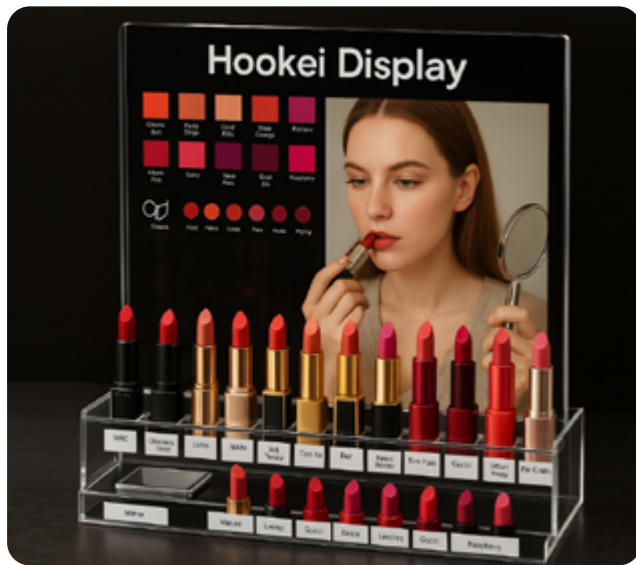

Product Name	Acrylic Sign Holder
Custom	Size/Color/Logo
Material	Acrylic
Weight (kg)	
Thickness	
Package Quantity	
Box Gauge Size