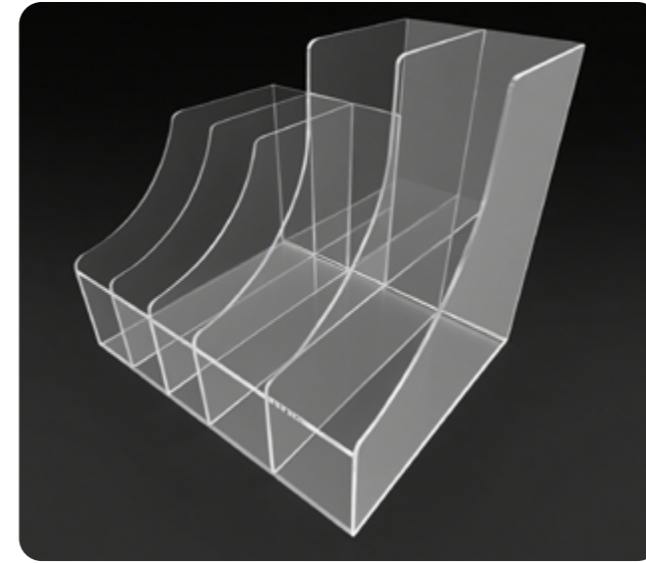

Product Name	518-104-040
Custom	Size/Color/Logo
Material	Acrylic
Weight (kg)	2.3
Thickness	2.8
Package Quantity	4pcs/Carton
Box Gauge Size	66*58*29