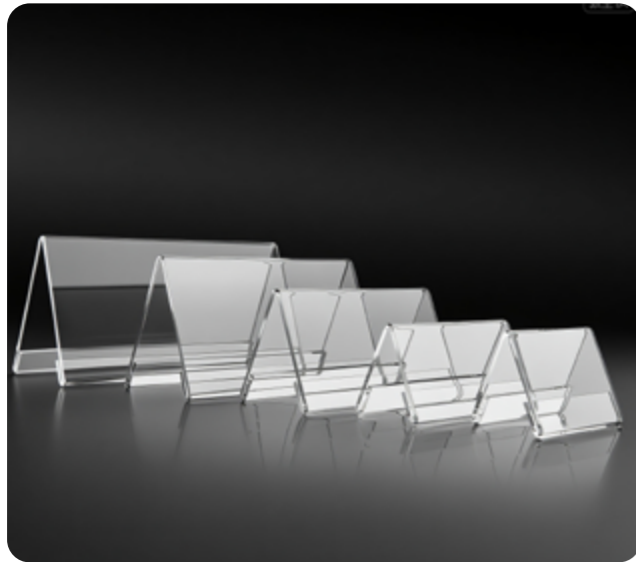

Product Name	Acrylic Sign Holder
Custom	Size/Color/Logo
Material	Acrylic
Weight (kg)	
Thickness	
Package Quantity	
Box Gauge Size