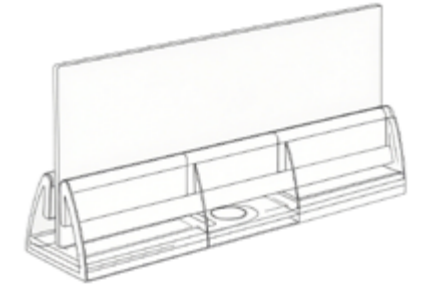

Product Name	Acrylic Sign Holder
Custom	Size/Color/Logo
Material	
Weight (kg)	
Thickness	
Package Quantity	
Box Gauge Size