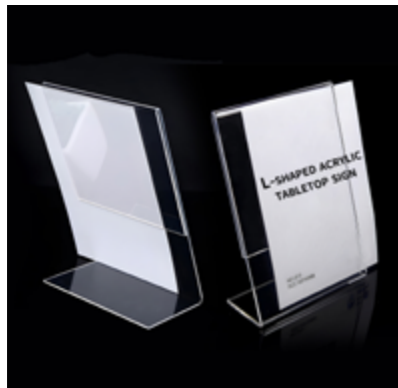

Product Name	Acrylic Sign Holder
Custom	Size/Color/Logo
Material	Acrylic
Weight (kg)	4.5
Thickness	10mm
Package Quantity	72pcs/Carton
Box Gauge Size	60*35*51cm

Product Name	Acrylic Sign Holder
Custom	Size/Color/Logo
Material	Acrylic
Weight (kg)	
Thickness	
Package Quantity	
Box Gauge Size	