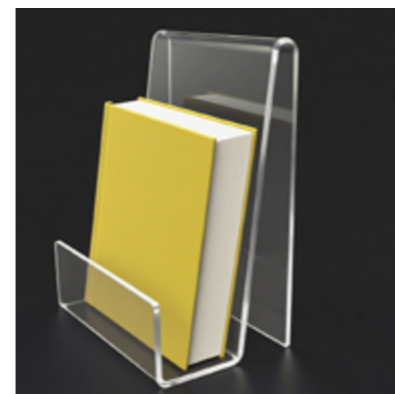

Product Name	Acrylic Sign Holder
Custom	Size/Color/Logo
Material	Acrylic
Weight (kg)	
Thickness	
Package Quantity	
Box Gauge Size	

Product Name	Acrylic Sign Holder
Custom	Size/Color/Logo
Material	Acrylic
Weight (kg)	
Thickness	
Package Quantity	
Box Gauge Size	

Product Name	Acrylic Sign Holder
Custom	Size/Color/Logo
Material	Acrylic
Weight (kg)	
Thickness	
Package Quantity	
Box Gauge Size	

Product Name	R15-105x45x155mm R15-110x45x150mm
Custom	Size/Color/Logo
Material	Acrylic
Weight (kg)	2.0
Thickness	0.2
Package Quantity	40pcs/Carton
Box Gauge Size	68*36.5*25