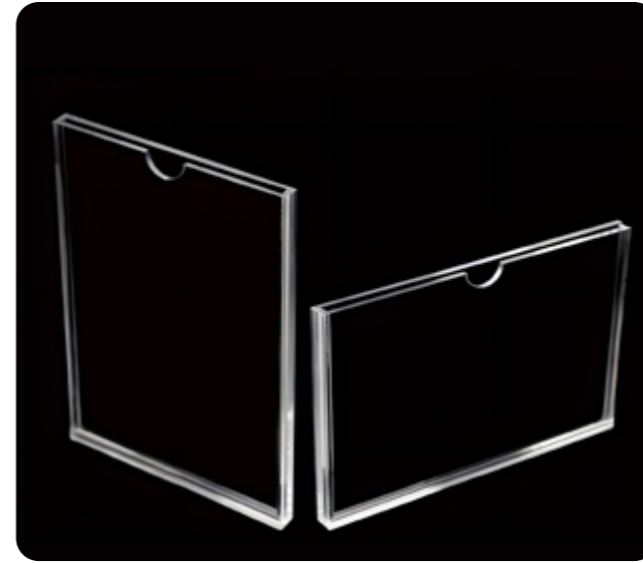

Product Name	Acrylic Sign Holder
Custom	Size/Color/Logo
Material	Acrylic
Weight (kg)	
Thickness	
Package Quantity	
Box Gauge Size