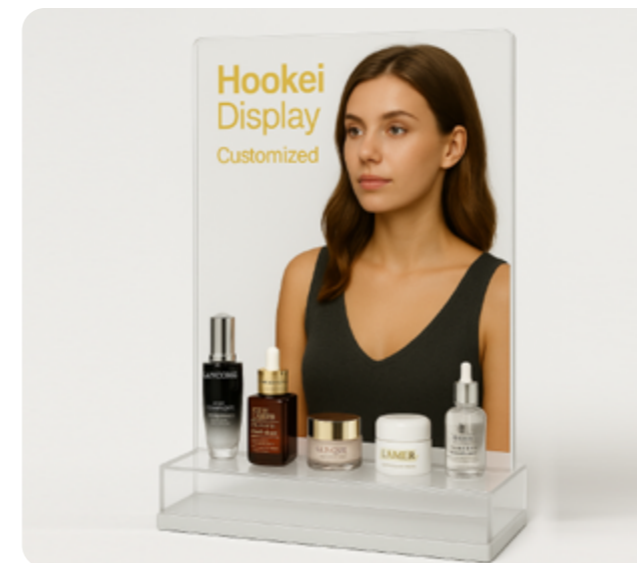

Product Name	Acrylic Sign Holder
Custom	Size/Color/Logo
Material	Acrylic
Weight (kg)	
Thickness	
Package Quantity	
Box Gauge Size