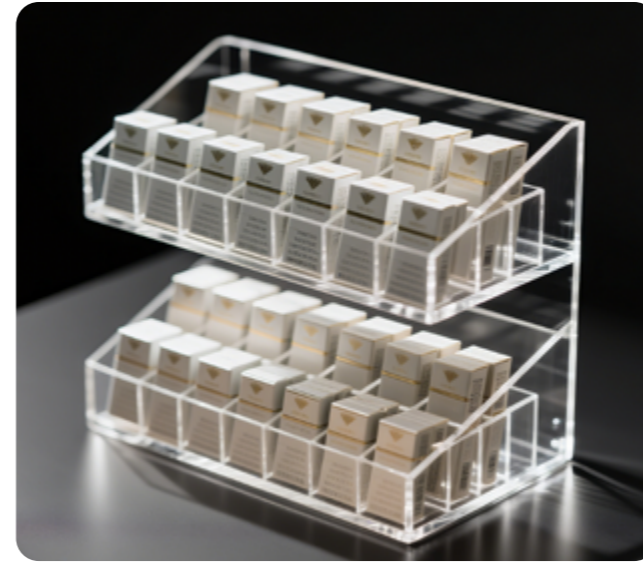

Product Name	Acrylic Sign Holder
Custom	Size/Color/Logo
Material	Acrylic
Weight (kg)	
Thickness	
Package Quantity	
Box Gauge Size	

Customer Case

SMOKE SHOP DISPLAYS

Custom One-stop Pos displays solution

Product Name	Acrylic Sign Holder
Custom	Size/Color/Logo
Material	Acrylic
Weight (kg)	
Thickness	
Package Quantity	
Box Gauge Size	