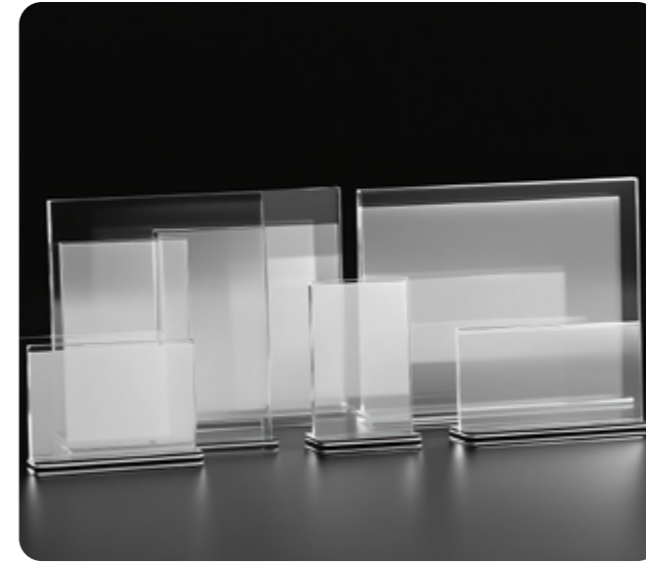

Product Name	Acrylic Sign Holder
Custom	Size/Color/Logo
Material	Acrylic
Weight (kg)	
Thickness	
Package Quantity	
Box Gauge Size