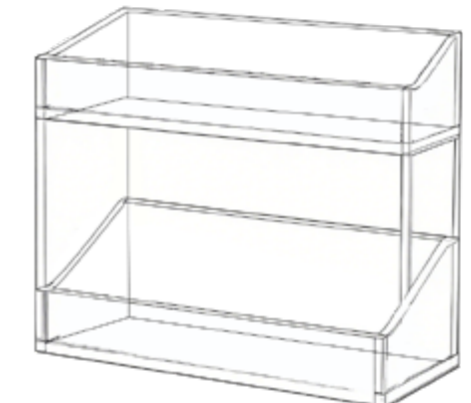

Product Name	Acrylic Sign Holder
Custom	Size/Color/Logo
Material	Acrylic
Weight (kg)	
Thickness	
Package Quantity	
Box Gauge Size	

Product Name	Acrylic Sign Holder
Custom	Size/Color/Logo
Material	Acrylic
Weight (kg)	
Thickness	
Package Quantity	
Box Gauge Size	

Product Name	Acrylic Sign Holder
Custom	Size/Color/Logo
Material	Acrylic
Weight (kg)	
Thickness	
Package Quantity	
Box Gauge Size	

Product Name	Acrylic Sign Holder
Custom	Size/Color/Logo
Material	Acrylic
Weight (kg)	
Thickness	
Package Quantity	
Box Gauge Size