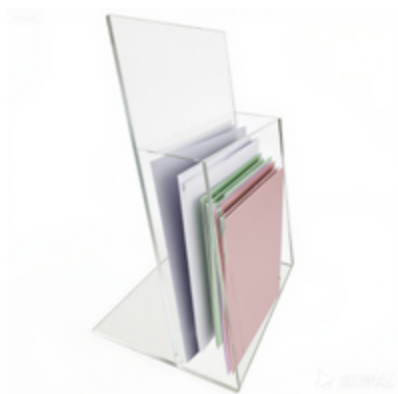

Product Name	Acrylic Sign Holder
Custom	Size/Color/Logo
Material	Acrylic
Weight (kg)	
Thickness	
Package Quantity	
Box Gauge Size	

Product Name	518-104-040
Custom	Size/Color/Logo
Material	Acrylic
Weight (kg)	2.3
Thickness	2.8
Package Quantity	4pcs/Carton
Box Gauge Size	66*58*29

Product Name	518-104-038
Custom	Size/Color/Logo
Material	Acrylic
Weight (kg)	0.51
Thickness	2.8
Package Quantity	8pcs/Carton
Box Gauge Size	68*36.5*25

Product Name	518-104-041
Custom	Size/Color/Logo
Material	Acrylic
Weight (kg)	1.3
Thickness	2.8
Package Quantity	10pcs/Carton
Box Gauge Size	68*36.5*25