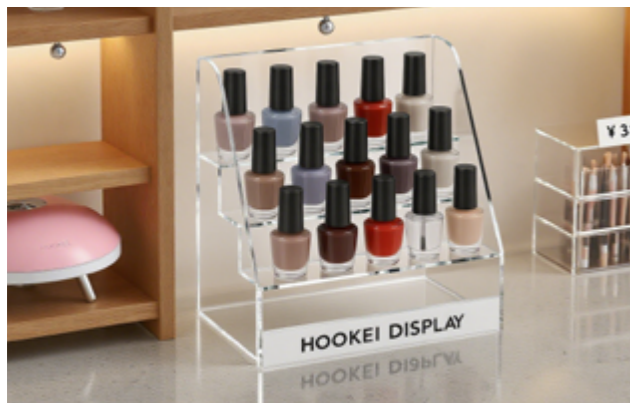

Product Name	Acrylic Sign Holder
Custom	Size/Color/Logo
Material	Acrylic
Weight (kg)	
Thickness	
Package Quantity	
Box Gauge Size