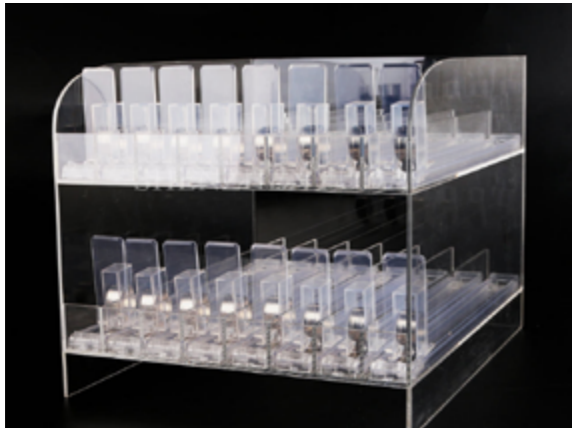

Acrylic Display Stands with Pusher

Custom One-stop POS displays solution

Use Display

Product Name	Acrylic Display Stands with Pusher
Custom	Size/Color/Logo
Material	Acrylic

Product Name	Acrylic Display Stands with Pusher
Custom	Size/Color/Logo
Material	Acrylic