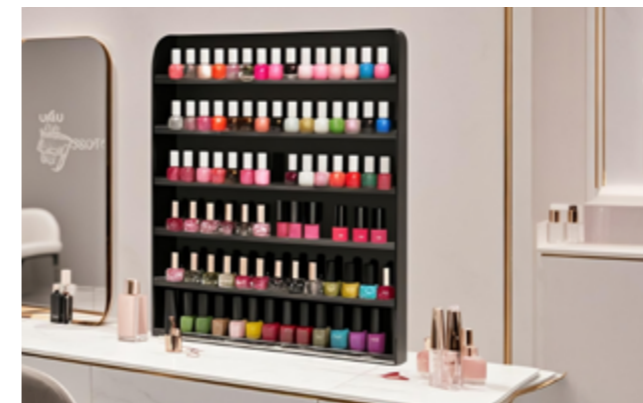

Product Name	Acrylic Sign Holder
Custom	Size/Color/Logo
Material	Acrylic
Weight (kg)	
Thickness	
Package Quantity	
Box Gauge Size