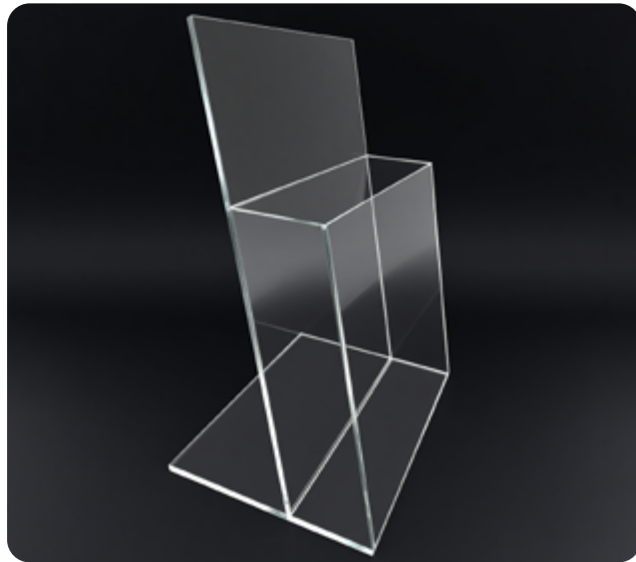

Product Name	518-104-038
Custom	Size/Color/Logo
Material	Acrylic
Weight (kg)	0.51
Thickness	2.8
Package Quantity	8pcs/Carton
Box Gauge Size	68*36.5*25