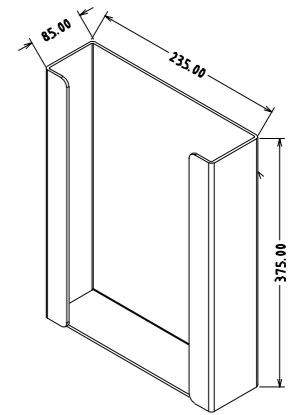

Product Name	Acrylic Sign Holder
Custom	Size/Color/Logo
Material	Acrylic
Weight (kg)	
Thickness	
Package Quantity	
Box Gauge Size	

Product Name	Acrylic Sign Holder
Custom	Size/Color/Logo
Material	Acrylic
Weight (kg)	
Thickness	
Package Quantity	
Box Gauge Size