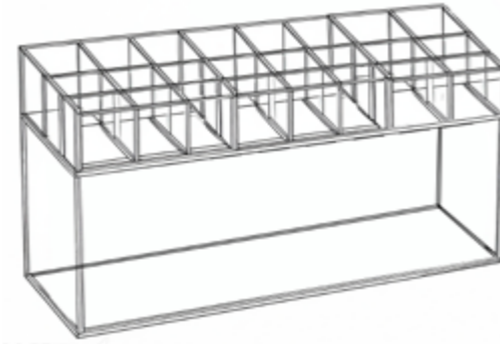

Product Name	Acrylic Sign Holder
Custom	Size/Color/Logo
Material	Acrylic
Weight (kg)	
Thickness	
Package Quantity	
Box Gauge Size