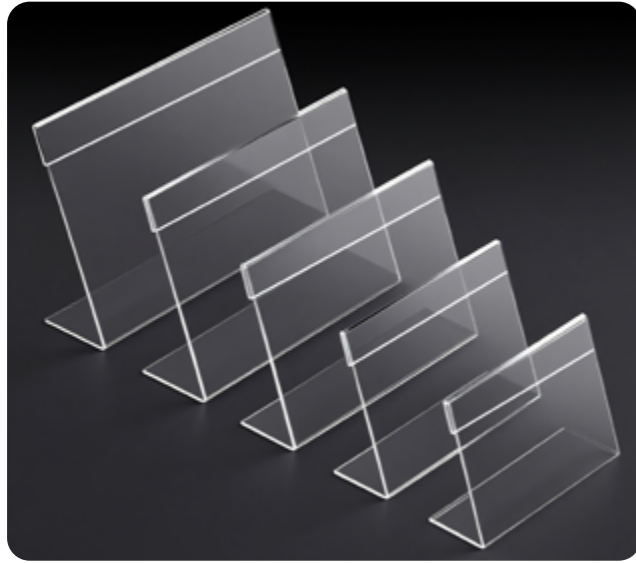

Product Name	Acrylic Sign Holder
Custom	Size/Color/Logo
Material	Acrylic
Weight (kg)	4.5
Thickness	10mm
Package Quantity	72pcs/Carton
Box Gauge Size	60*35*51cm

Product Name	Acrylic Sign Holder
Custom	Size/Color/Logo
Material	Acrylic
Weight (kg)	
Thickness	
Package Quantity	
Box Gauge Size	