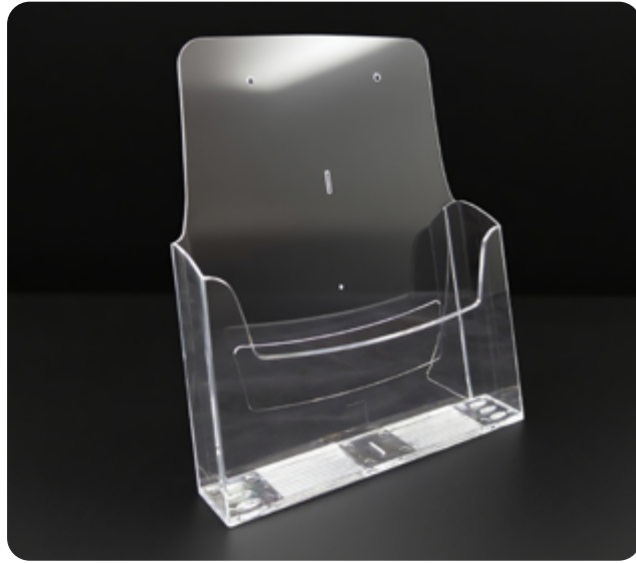

Product Name	Acrylic Sign Holder
Custom	Size/Color/Logo
Material	Acrylic
Weight (kg)	
Thickness	
Package Quantity	
Box Gauge Size	

Product Name	R15-105x45x155mm R15-110x45x150mm
Custom	Size/Color/Logo
Material	Acrylic
Weight (kg)	2.0
Thickness	0.2
Package Quantity	40pcs/Carton
Box Gauge Size	68*36.5*25