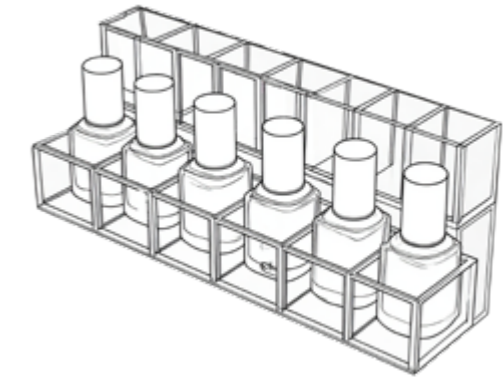

Product Name	Acrylic Sign Holder
Custom	Size/Color/Logo
Material	Acrylic
Weight (kg)	
Thickness	
Package Quantity	
Box Gauge Size