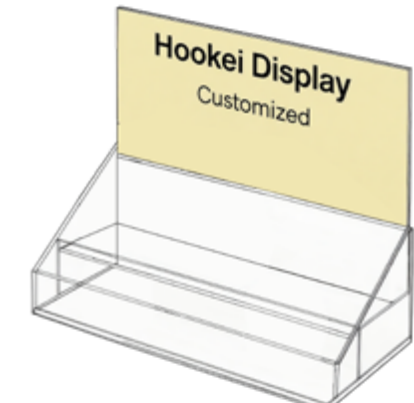

Product Name	
Custom	Size/Color/Logo
Material	Acrylic
Weight (kg)	
Thickness	
Package Quantity	
Box Gauge Size