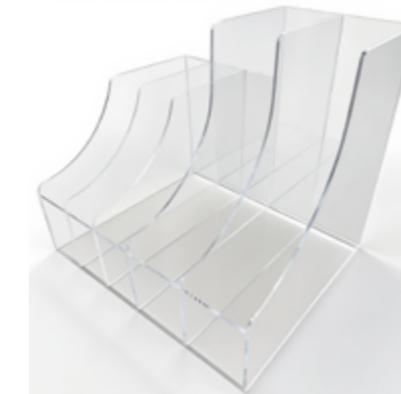

Product Name	518-104-038
Custom	Size/Color/Logo
Material	Acrylic
Weight (kg)	0.51
Thickness	2.8
Package Quantity	8pcs/Carton
Box Gauge Size	68*36.5*25