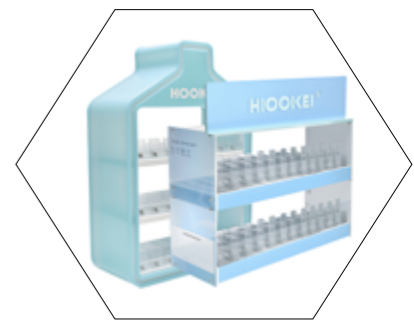

浩塑贸易国际（上海）有限公司
Hookei Display (Shanghai) Co.Ltd.