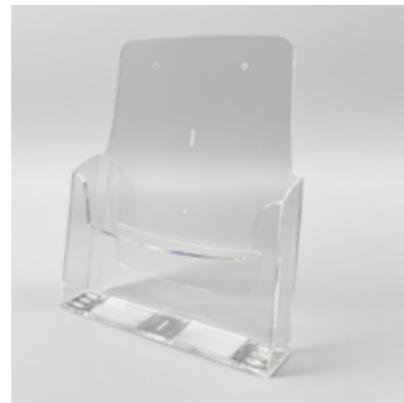

Product Name	518-104-038
Custom	Size/Color/Logo
Material	Acrylic
Weight (kg)	0.51
Thickness	2.8
Package Quantity	8pcs/Carton
Box Gauge Size	68*36.5*25