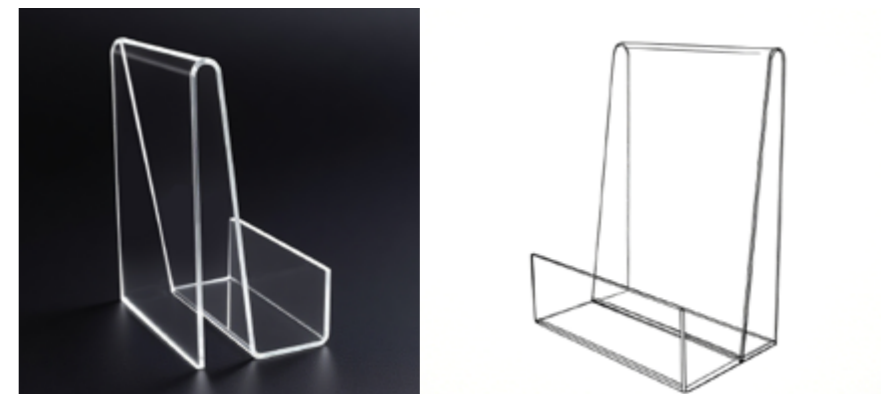

Product Name	Acrylic Sign Holder
Custom	Size/Color/Logo
Material	Acrylic
Weight (kg)	
Thickness	
Package Quantity	
Box Gauge Size	

Product Name	Acrylic Sign Holder
Custom	Size/Color/Logo
Material	Acrylic
Weight (kg)	
Thickness	
Package Quantity	
Box Gauge Size	

Product Name	Acrylic Sign Holder
Custom	Size/Color/Logo
Material	Acrylic
Weight (kg)	
Thickness	
Package Quantity	
Box Gauge Size	

Product Name	R15-105x45x155mm R15-110x45x150mm
Custom	Size/Color/Logo
Material	Acrylic
Weight (kg)	2.0
Thickness	0.2
Package Quantity	40pcs/Carton
Box Gauge Size	68*36.5*25