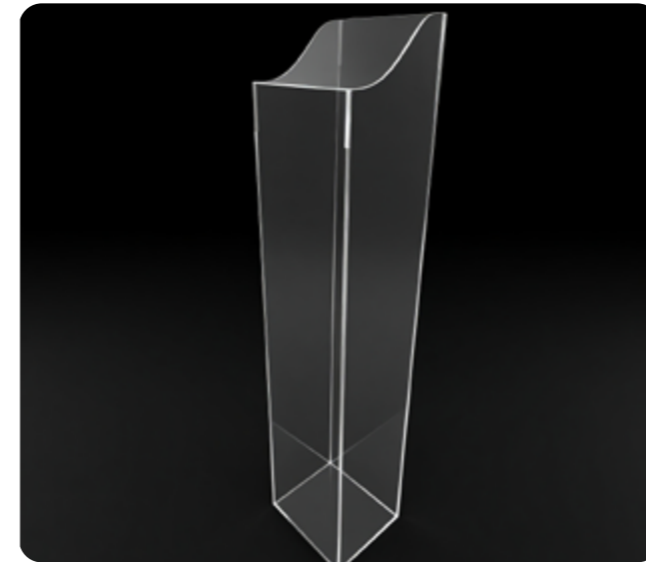

Product Name	518-104-041
Custom	Size/Color/Logo
Material	Acrylic
Weight (kg)	1.3
Thickness	2.8
Package Quantity	10pcs/Carton
Box Gauge Size	68*36.5*25