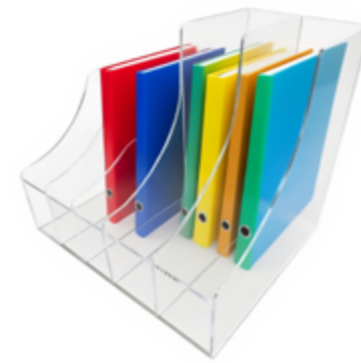

Product Name	518-104-038
Custom	Size/Color/Logo
Material	Acrylic
Weight (kg)	0.51
Thickness	2.8
Package Quantity	8pcs/Carton
Box Gauge Size	68*36.5*25