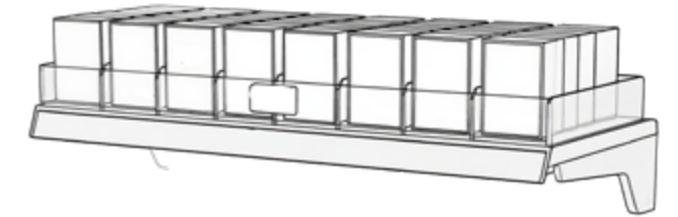

Product Name	Acrylic Sign Holder
Custom	Size/Color/Logo
Material	Acrylic
Weight (kg)	
Thickness	
Package Quantity	
Box Gauge Size