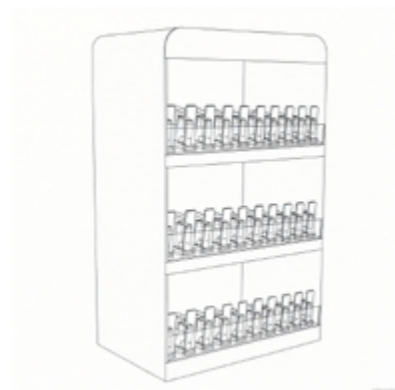

Product Name	Acrylic Display Stands with Pusher
Custom	Size/Color/Logo
Material	Acrylic

Product Name	Acrylic Display Stands with Pusher
Custom	Size/Color/Logo
Material	Acrylic

Product Name	Acrylic Display Stands with Pusher
Custom	Size/Color/Logo
Material	Acrylic

Product Name	Acrylic Display Stands with Pusher
Custom	Size/Color/Logo
Material	Acrylic