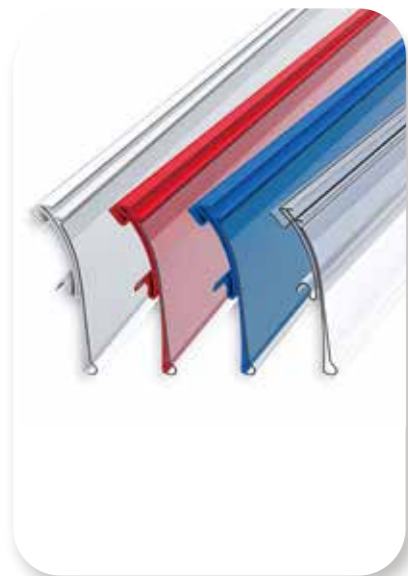

Item NO	X=Lable Size	Description
LAB003	30mm	Data Strip with Adhesive Tape

Data Strips for Shelving

Item NO	X=Lable Size	Description
LAB004	32mm	Data Strip with Adhesive Tape

Item NO	X=Lable Size	Description
LAB005	26mm	Data Strip with Adhesive Tape

Item NO	X=Lable Size	Description
LAB320	26/30mm	Data Strip for Glass and Wooden Shelves

Data Strips for Shelf

Item NO	X=Lable Size	Description
LAB906	26/39mm	Hanging Data Strips

Item NO	X=Lable Size	Y=Wire diameter	Description
LAB20	39mm	5-7mm	Suspension Mounting

Item NO	X=Lable Size	Description
LAB309	39mm	Embedded Data Strips

Data Strips With Adhesive Tape

Item NO	X=Lable Size	Description
DBR-39	39mm	Snap-Out Data Strip

Item NO	X=Lable Size	Description
DBR-39	39mm	Snap-In Data Strip