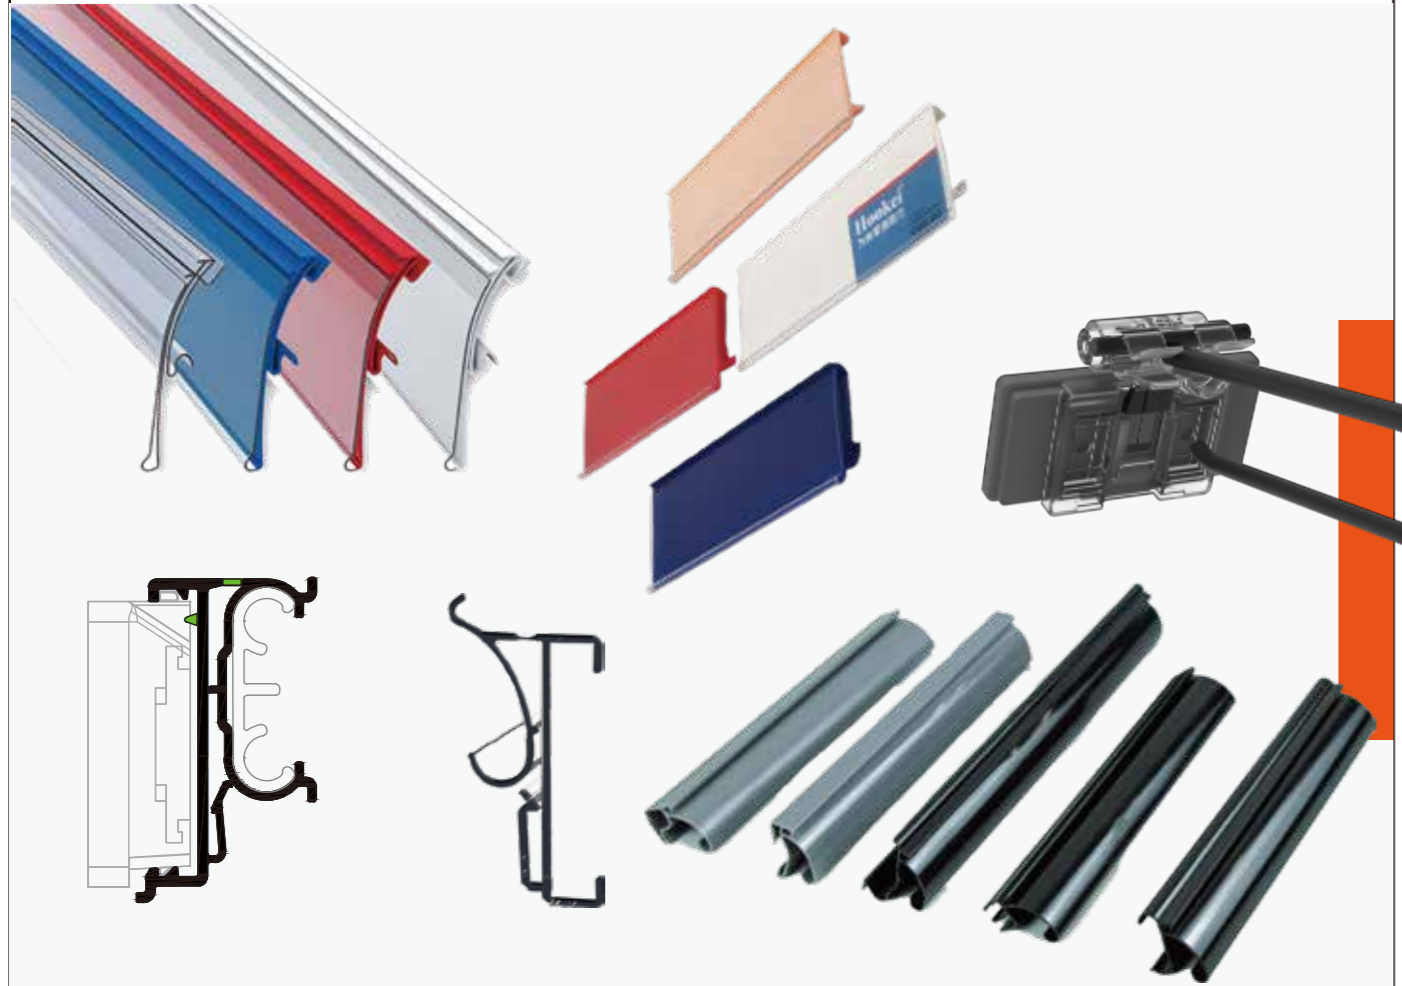

Hookei®

Your Ideal Display Solution Provider

PROFESSIONAL CUSTOMIZED DISPLAY
FIXTURE MANUFACTURER

Price Communication
Shelf Electronic Labor Holder
Data Strip/Label Holder-Rails

浩塑贸易国际(上海)有限公司
Hookei Display (Shanghai) Co., Ltd.

Hookei®

Your Ideal Display Solution Provider

hang tabs | display accessories

ISO 9001:2008

Tel: 0086-13818981595
www.hookeidisplay.com
sales@hookeidisplay.com

ESL Rail for Pricer

Item No	Product Position	ESL Manufacturer	Color	Material
315-SYN-811-000	Shelf Edge	Pricer	Transparent or Customized	PVC

ESL Rail for SES

Item No	Product Position	ESL Manufacturer	Color	Material
315-KRP-4CL-000	Shelf Edge	SES	Transparent or Customized	PVC

Item No	Product Position	ESL Manufacturer	Color	Material
315-SYN-810-000	Shelf Edge	SES	Transparent or Customized	PVC

Item No	Product Position	ESL Manufacturer	Color	Material
DKN-201-TEL-SES DKN-201-TEL-A8	Shelf Edge	SES Hanshow-Stellar	Transparent	PVC

ESL Rail for Hanshow/Rainus/Solum

Item No	Product Position	ESL Manufacturer	Color	Material
315-ALD-401-000	Shelf Edge	Hanshow	Transparent Customized	PVC