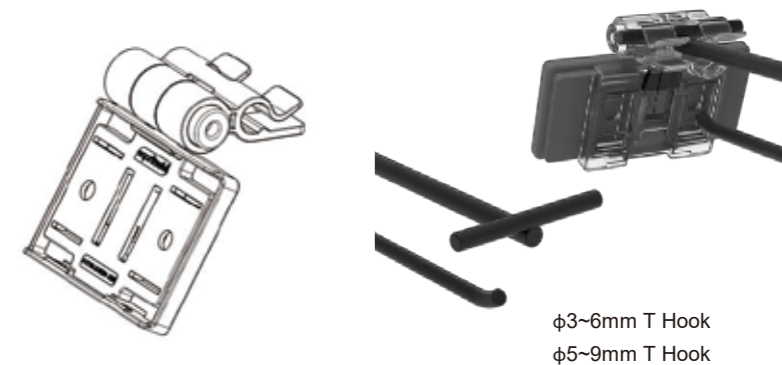

Item No	Description	ESL	Color	Material	Function
REE-S6-NEB154 REE-S8-NEB154	Peg Hook	154-350	Transparent	PC	φ3-6mm/φ5-8mm Peg Hook/Wire