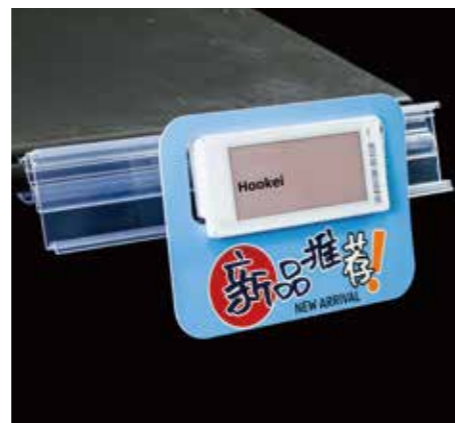

Hookei®

Your Ideal Display Solution Provider

hang tabs | display accessories

ISO 9001:2008

Tel: 0086-13818981595
www.hookeidisplay.com
sales@hookeidisplay.com

ESL Rail for Pricer

Item No	Product Position	ESL Manufacturer	Color	Material
315-SYN-811-000	Shelf Edge	Pricer	Transparent or Customized	PVC