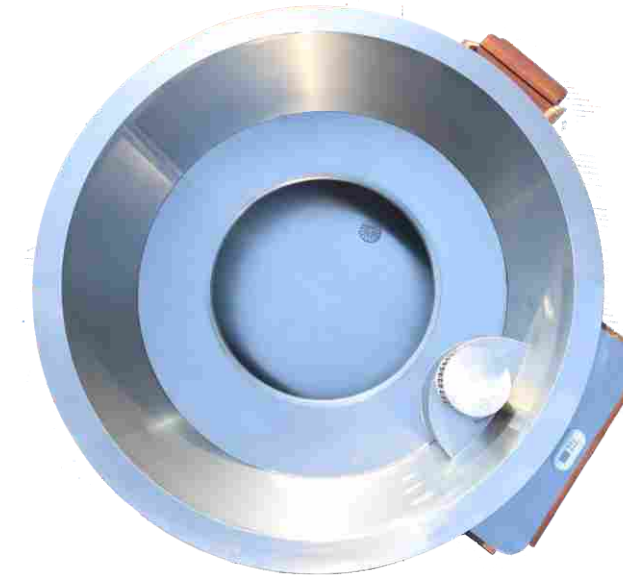

HT005-B

Features:

- 1.5MM thickness 304 stainless steel for tub
- 40MM red cedar for bench
- 2MM thickness stainless steel wood burning stove liner
- Red cedar
- Customized LOGO
- thickened chimney
- 50 minutes super fast heating
- Sturdy packaging
- with LCD screen
- integrate Electric heater

Technical data

Model	Specifications(mm)	Depth(mm)	Description	Capacity	Upgradeable
HT005E-B	Φ1830*H925	/	Stainless steel + Red cedar	4-5Person	/