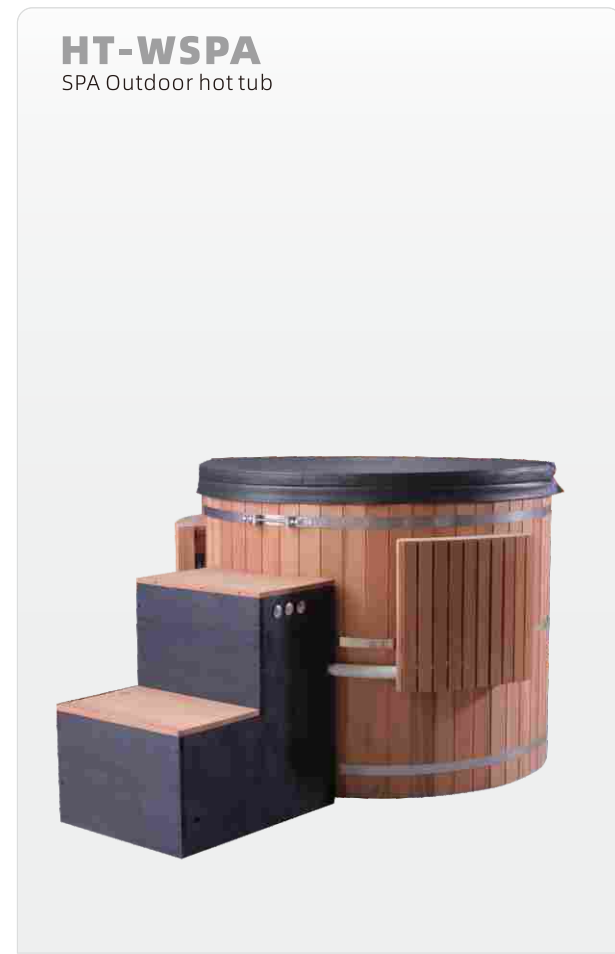

HT-W all wood vortex bucket

MORE+