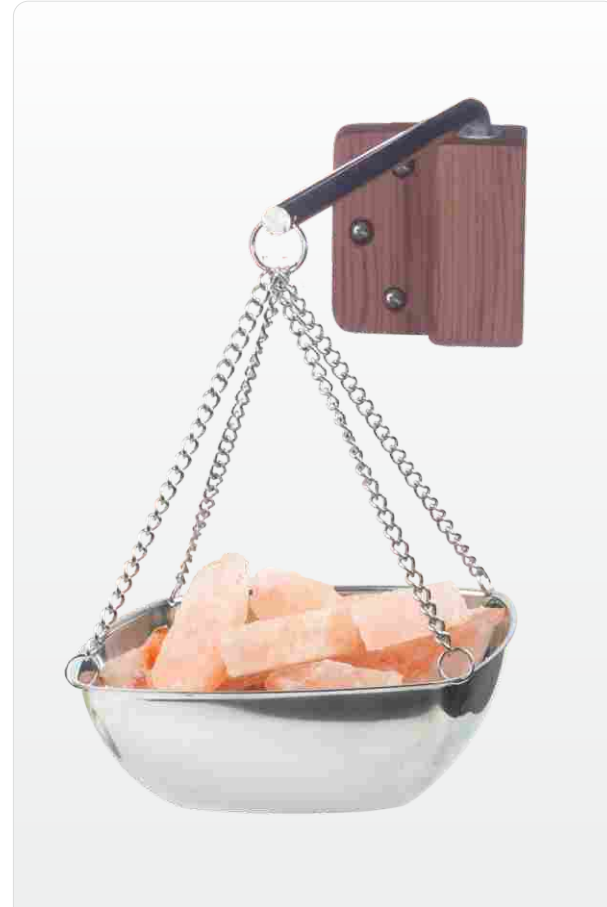

SA002 Series

Capacity	Wood option	Description
120ML	Pine	stainless steel
200ML	Red cedar	
	More+