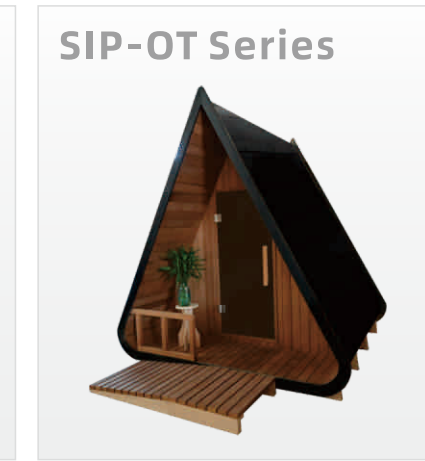

Irregular Shape Sauna Series