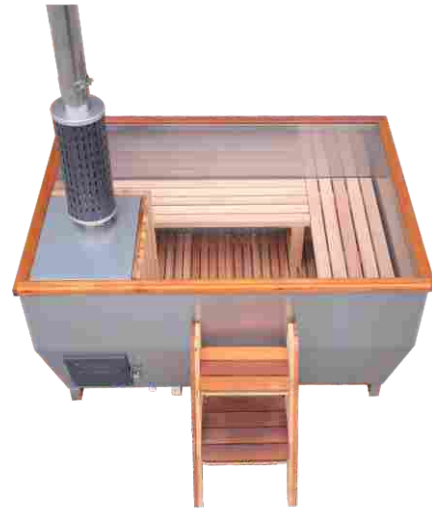

HT002

color matching