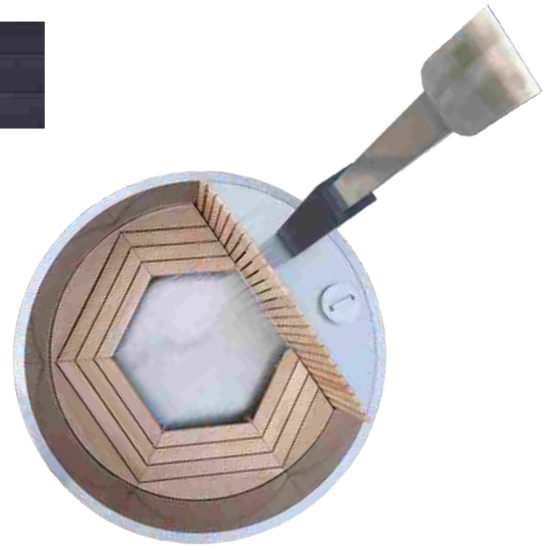

# HT004

color matching

**Features:**

- ◆ 1.5MM thickness 304 stainless steel for tub
- ◆ 40MM red cedar for bench
- ◆ 2MM thickness stainless steel wood burning stove liner
- ◆ PVC surface
- ◆ Customized LOGO
- ◆ thickened chimney
- ◆ 50 minutes super fast heating
- ◆ Sturdy packaging
- ◆ integrated wood burning hot tub