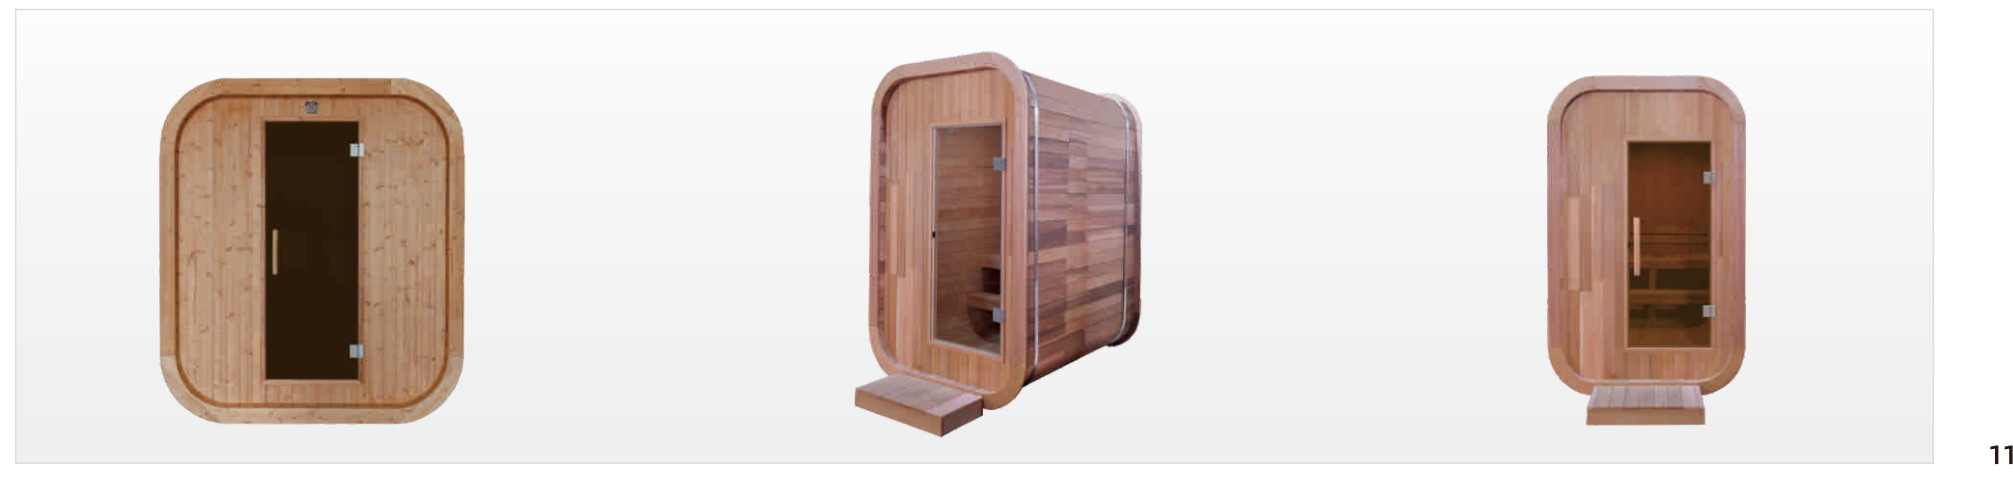

Cube sauna series