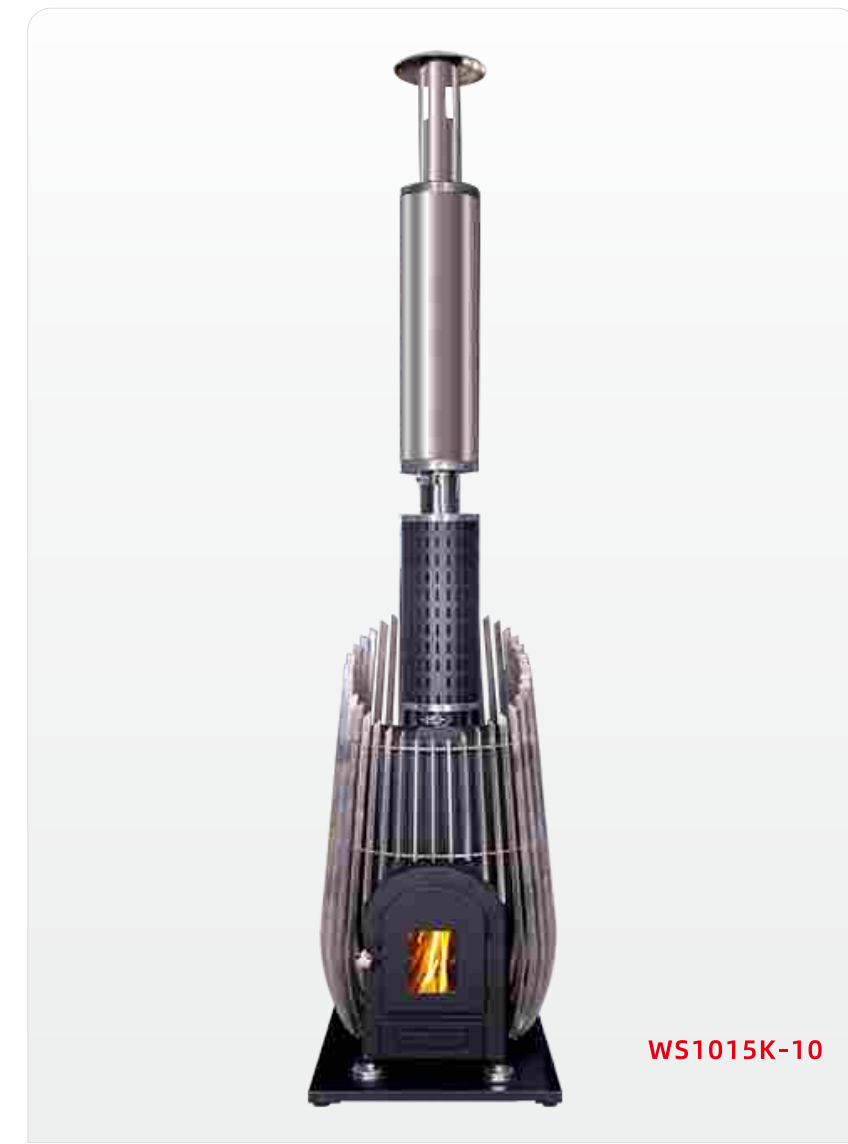

WS1015K-10

Model	Specifications(mm)	Configuration	Description
VP-WS1015K-9	L576*W517*H849	10-15KW	4MM thickness Stove
VP-WS1825K-10	L686*W650*H1006	18-25KW	4MM thickness Stove