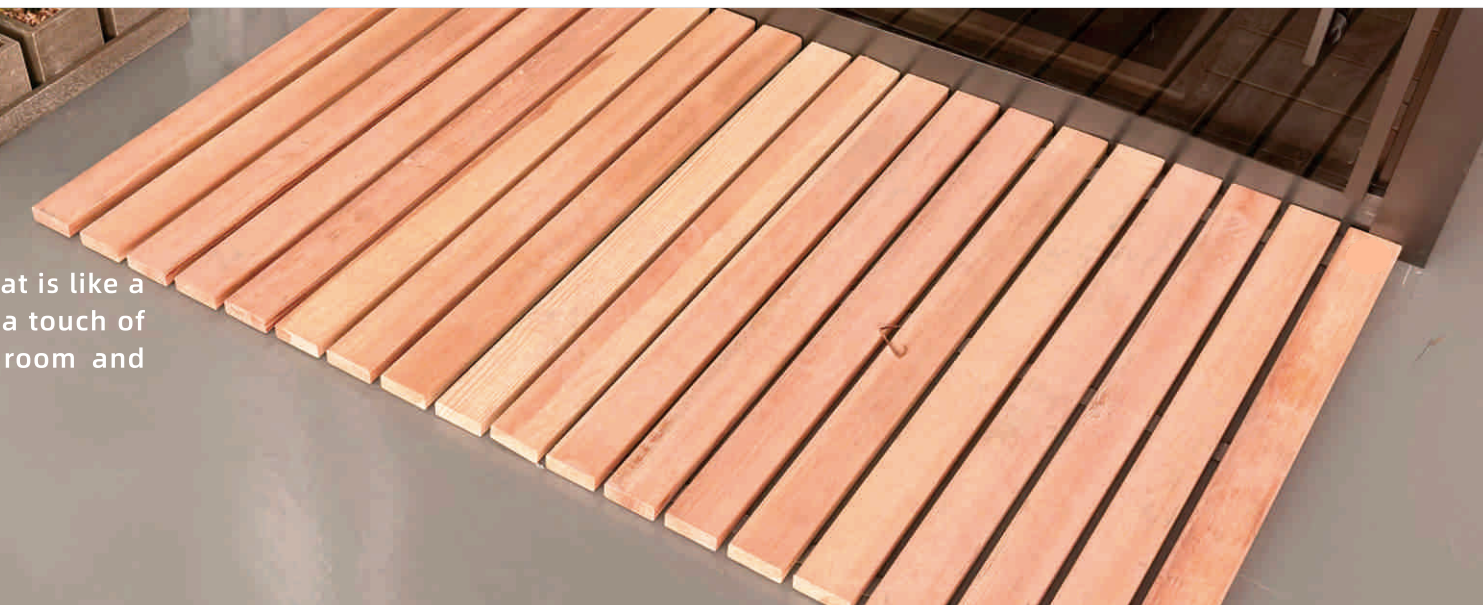

Bath Mat

The VAPA wooden floor mat is like a gentle gift from nature, adding a touch of unique warmth to your sauna room and bathtub area.