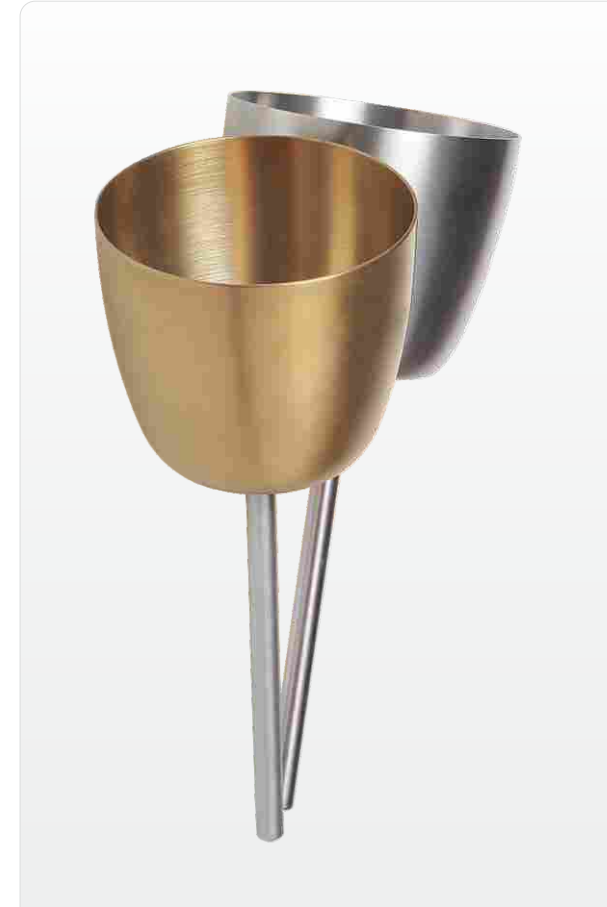

SA004 Series

Capacity	Wood option	Description
100ML	/	stainless steel
More+		

Sauna Aroma