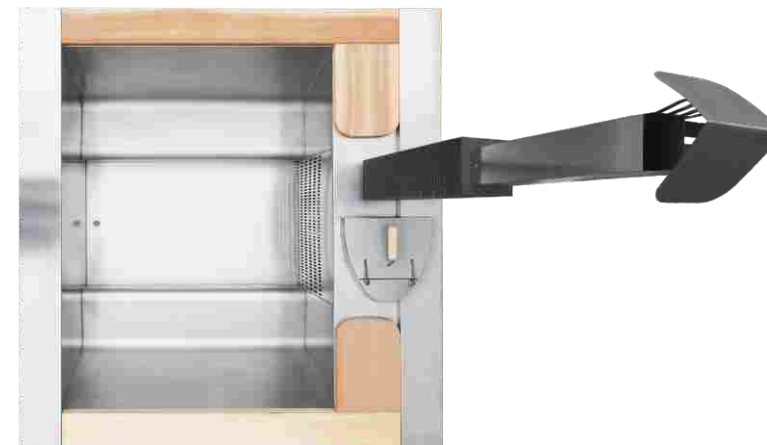

HT010

color matching

Features:

- 1.5MM thickness 304 stainless steel for tub
- 40MM red cedar for bench
- 2MM thickness stainless steel wood burning stove liner
- Red cedar
- Customized LOGO
- thickened chimney
- 50 minutes super fast heating
- Sturdy packaging
- integrated wood burning hot tub

Technical data

Model	Specifications(mm)	depth(mm)	Description	Capacity	Upgradeable
HT010	1800*1550*1000	760	304#Stainless	4-5Person	/