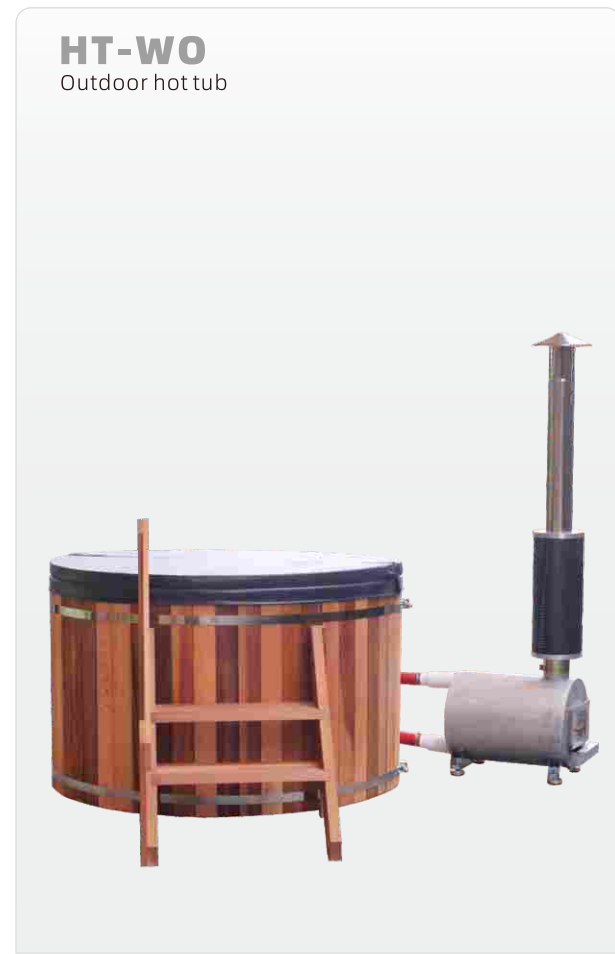

HT-W all wood vortex bucket

MORE+