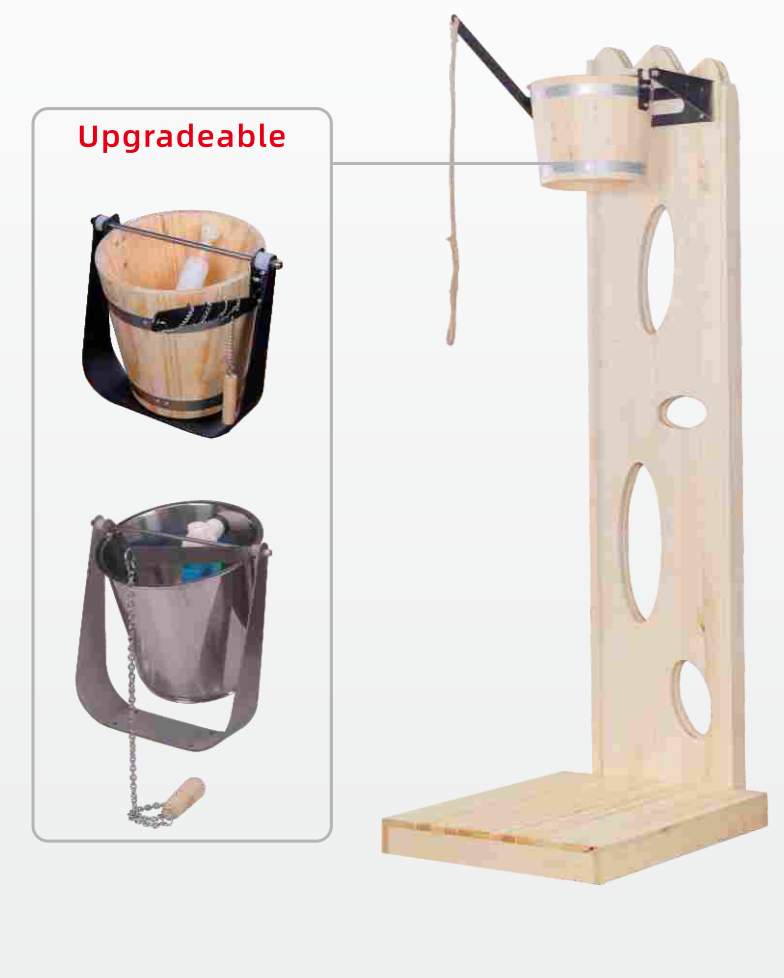

**OS004**

Specifications(mm)	Description	Upgradeable
2250*1000*650	Alder	Apply wood wax oil

**OS005**

Specifications(mm)	Description	Upgradeable
2250*900*650	Alder	Apply wood wax oil

**OS006**

Specifications(mm)	Description	Upgradeable
2100*900*750	Aspen more+	Apply wood wax oil

**OS007**

Specifications(mm)	Description	Upgradeable
2170*825*750	Alder more+	Apply wood wax oil