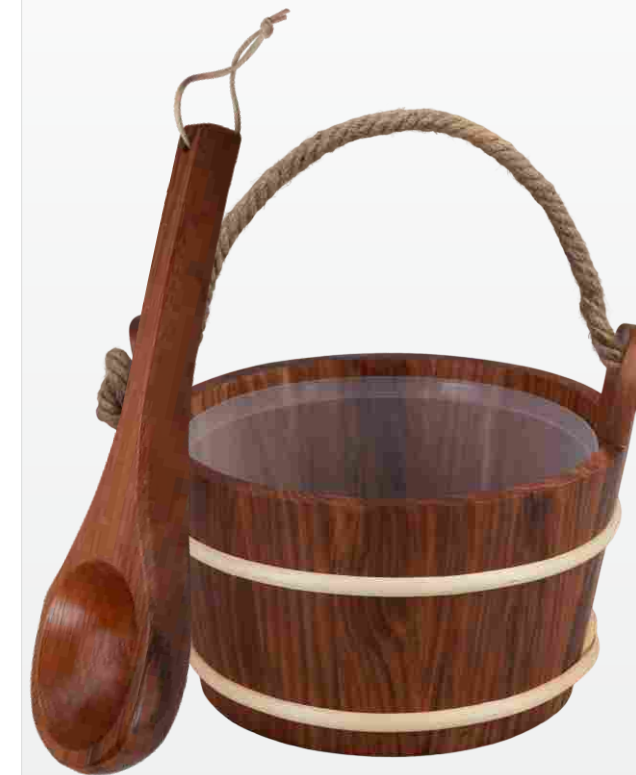

WB003 Series

Conventional process

Double wood splicing process

Carbonizing wood

Capacity

Material

Description

Production craft

3L 4L 5L 6L 7L
More+

Pine
Red cedar
More+

Sauna bucket and ladle with PE plastic liner

Conventional process
Double wood splicing process
Carbonizing wood