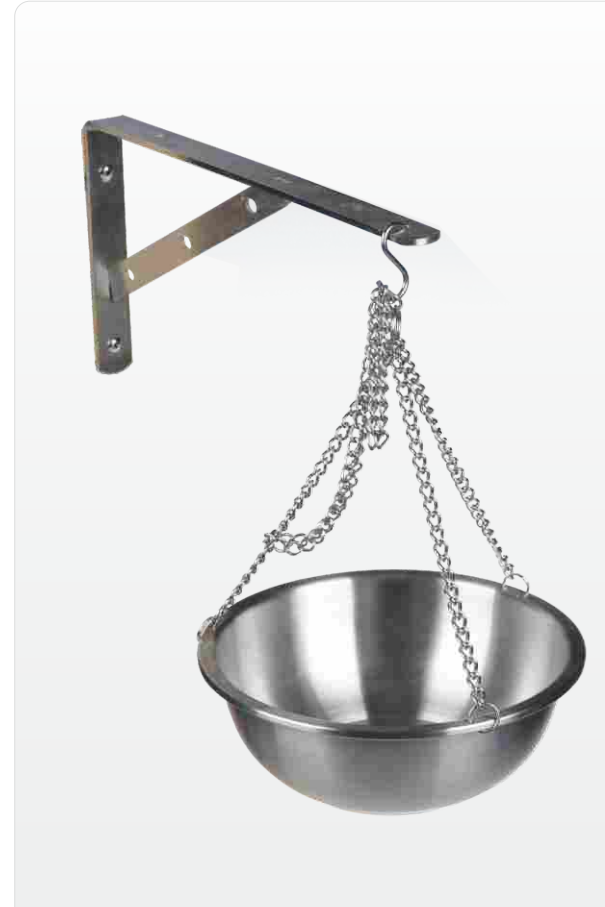

SA003 Series

Capacity	Wood option	Description
120ML	/	stainless steel
More+		

MORE+