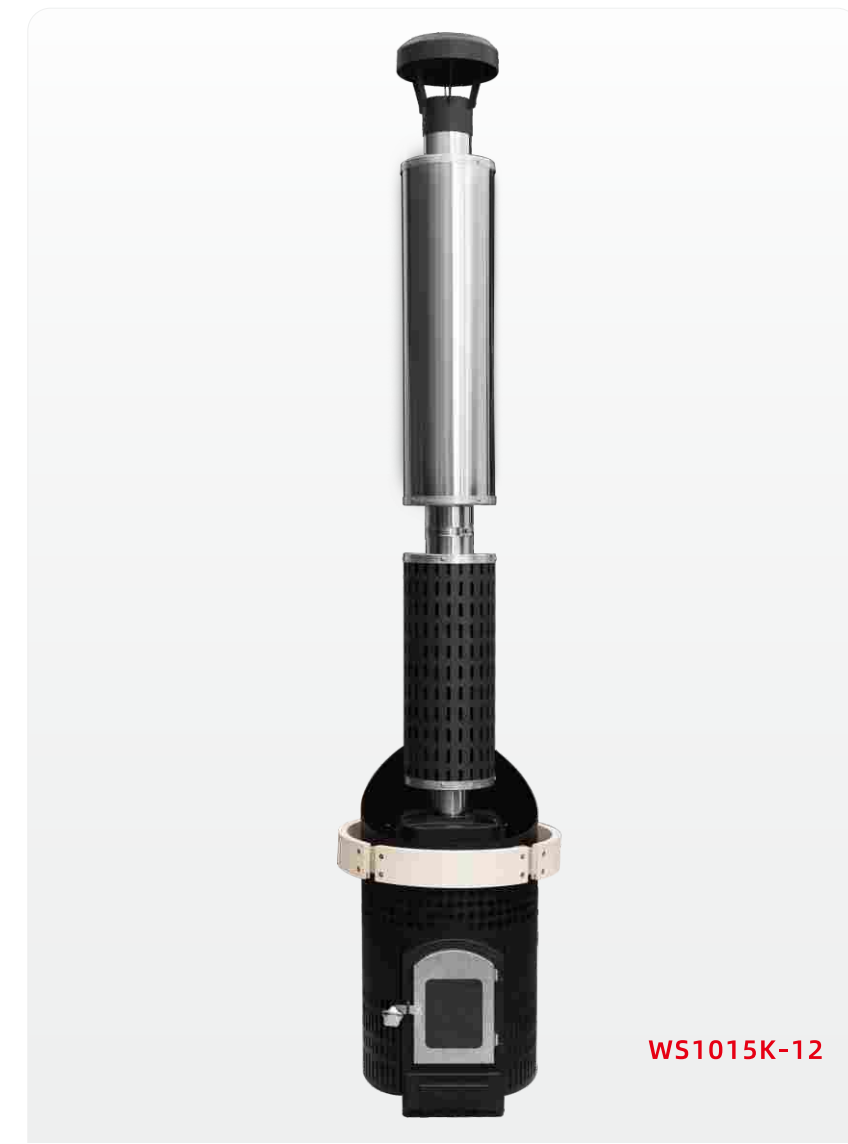

WS1015K-12

Model	Specifications(mm)	Configuration	Description
VP-WS1015K-11	L560*W550*H700	10-15KW	4MM thickness Stove
VP-WS1015K-12	L560*W550*H820	10-15KW	4MM thickness Stove