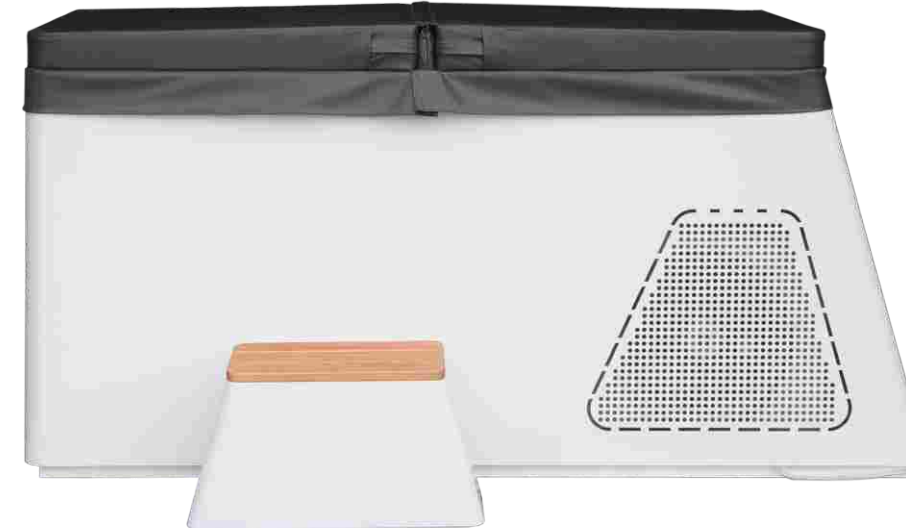

CT014-1

color matching

FC CE RoHS
NZS60335 IEC60332

Features:

- 1P cold tub with water pump and chiller
- Stainless steel inner(1.5MM thick 304#/316#)
- Ejector (control ozone)
- Temperature range 3-40°C
- Ozone sterilization
- Double layer filtration system
- Double layer insulation
- Oxford cloth cover
- Touchscreen with WIFI connection
- Independent water circulation system
- Antifreeze function
- Timing function
- Red cedar material