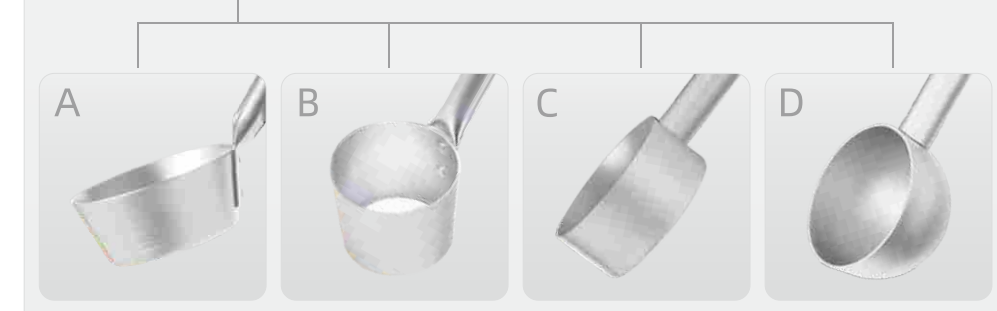

MB024 Series

HOT!

Capacity	Material	Description	spoon options (Same color)
5L	birch+Alu	powder coating or Anodizing	A/B/C/D