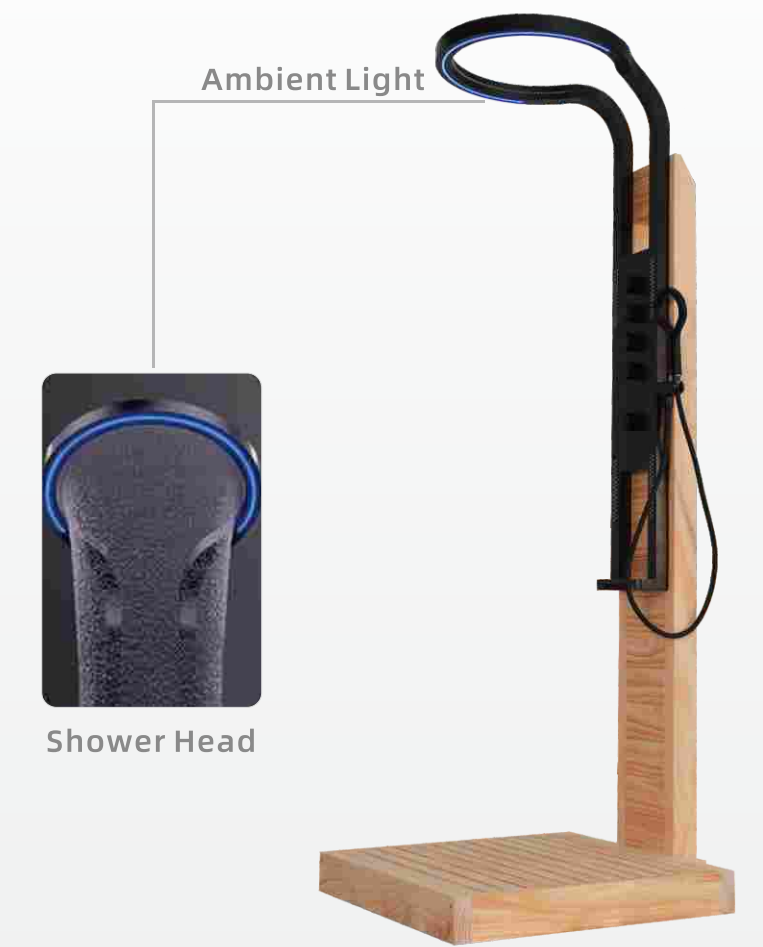

**OS001**

**HOT!**

Specifications(mm)	Description	Upgradeable
2180*900*940	Alder	Apply wood wax oil

**OS002**

Specifications(mm)	Description	Upgradeable
2270*800*860	Pine	Apply wood wax oil

**OS003**

Specifications(mm)	Description	Upgradeable
2250*800*650	Aspen	Apply wood wax oil

**OS004**

Specifications(mm)	Description	Upgradeable
2250*1000*650	Alder	Apply wood wax oil

**OS005**

Specifications(mm)	Description	Upgradeable
2250*900*650	Alder	Apply wood wax oil

**OS006**

Specifications(mm)	Description	Upgradeable
2100*900*750	Aspen more+	Apply wood wax oil

**OS007**

Specifications(mm)	Description	Upgradeable
2170*825*750	Alder more+	Apply wood wax oil

# Shower Bucket

With the VAPA Waterfall Shower Bucket, when water cascades down like a flowing, vibrant curtain of a waterfall, it unlocks an immersive bathing experience for you. Its distinctive multi - hole water outlet design replicates the grandeur of a natural waterfall. The fine and dense streams gently wrap around your entire body, instantly whisking away fatigue and stress. Every shower feels like being in a secluded mountain haven, allowing you to savor the gentle caress of nature.