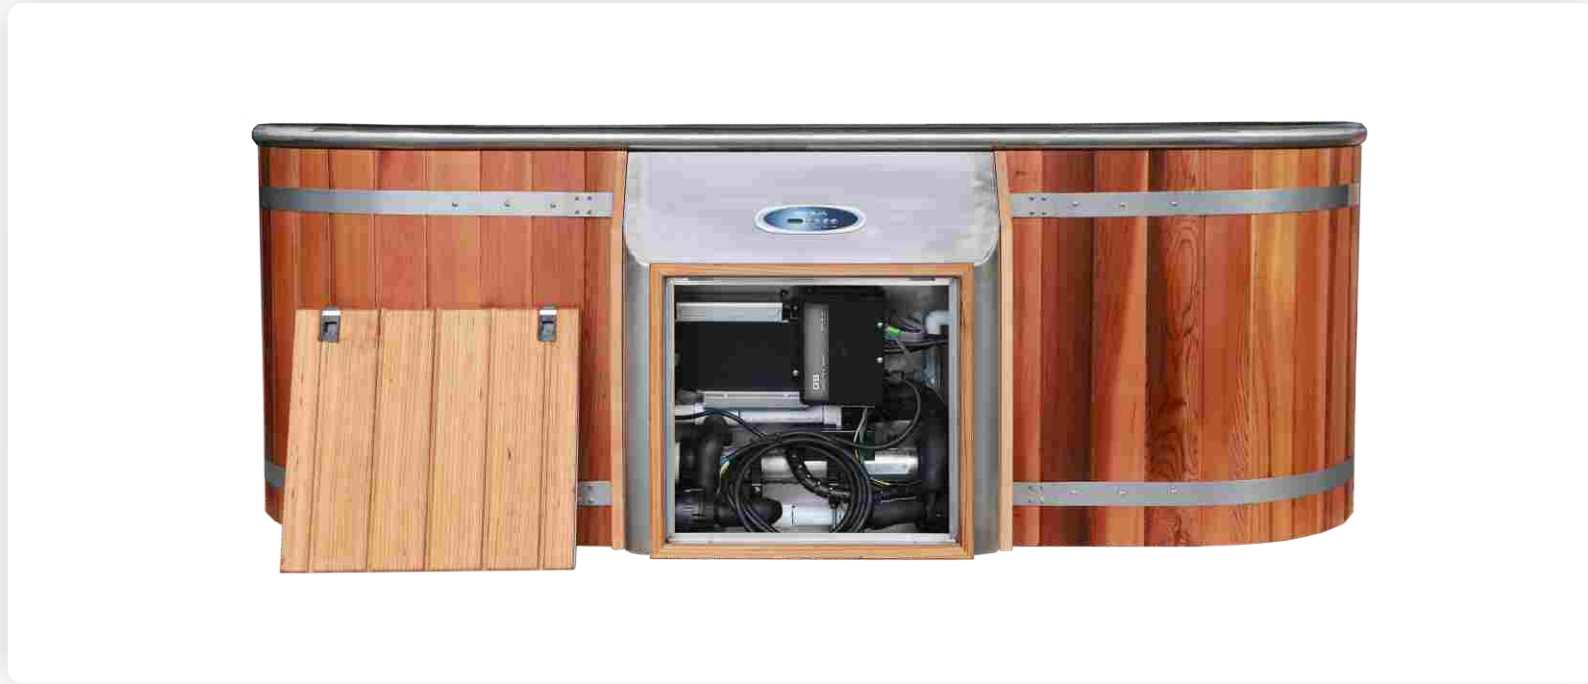

HT006E-A

color matching

Features:

- 1.5MM thickness 304 stainless steel for tub
- 40MM red cedar for bench
- 2MM thickness stainless steel wood burning stove liner
- Red cedar
- Customized LOGO
- thickened chimney
- 50 minutes super fast heating
- Sturdy packaging
- with LCD screen
- integrate Electric heater