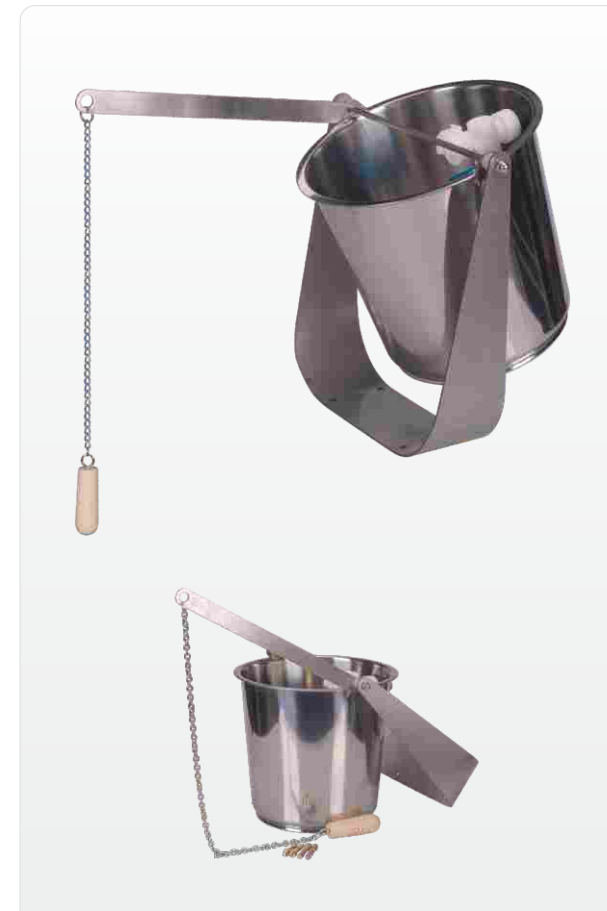

SB002 Series

Capacity	Wood option	Description
18L	stainless steel	/
28L