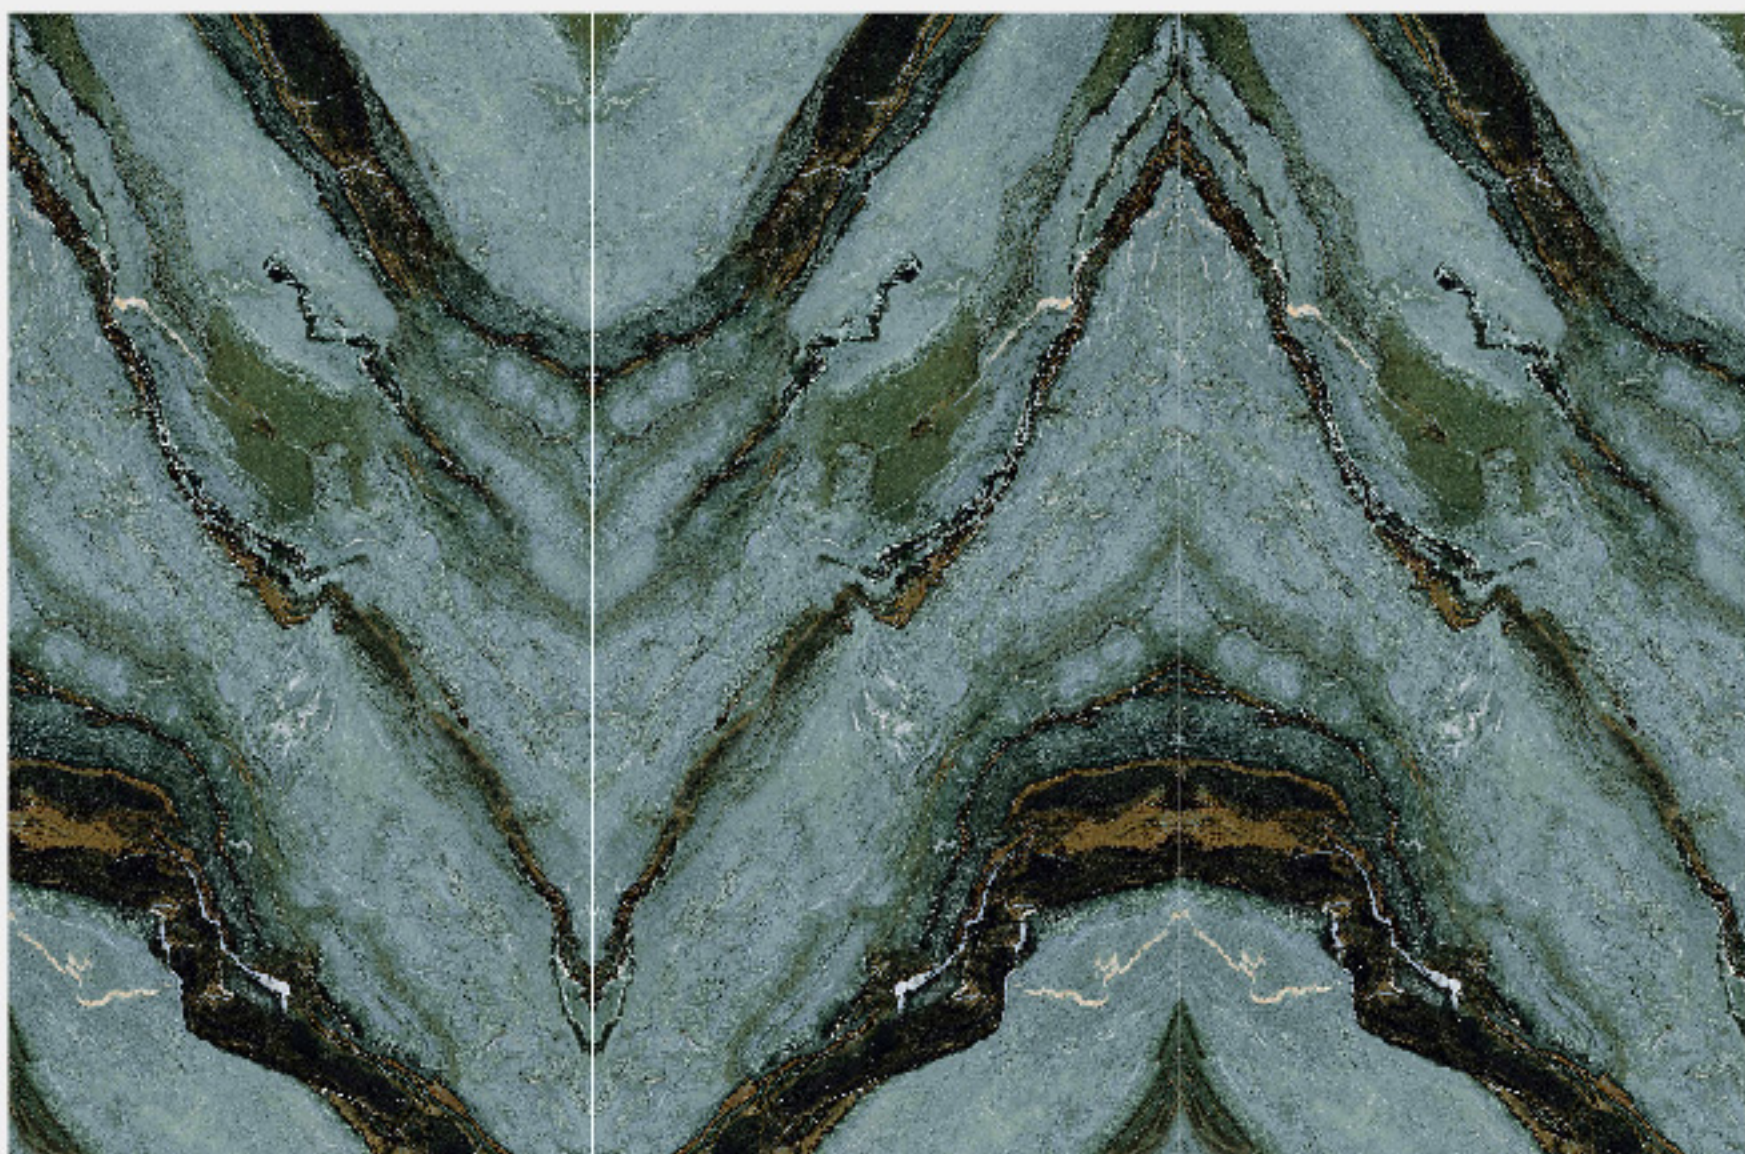

NEBULA JADE

星云翡翠

编号: 12S1632330C

面数: 2面/镜像对纹

工艺: 干粒全抛亮光面

SIZE: 1600x3200x12mm

FACE: 2 MIRROR OPPOSITION

CRAFT: CRYSTALLINE GLOSS

2