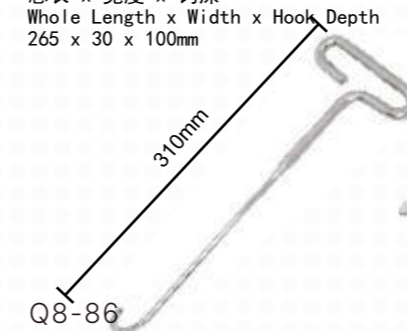

**髌臼拉钩(五十九)**

Acetabulum Hook (59)

Q8-79

**髌臼拉钩(六十)**

Acetabulum Hook (60)

Q8-80

**膝关节拉钩 I**

Knee Joint Hool I  
总长 x 宽度  
Whole Length x Width  
300 x 30mm

Q8-81

**膝关节拉钩 II**

Knee Joint Hool II  
总长 x 宽度  
Whole Length x Width  
300 x 25mm

Q8-82

**Z型拉钩**

Type-Z Hook  
总长 x 宽度 x 钩深  
Whole Length x Width x Hook Depth  
220 x 11 x 10mm

Q8-83

**髌臼拉钩**

Acetabulum Hook  
总长 x 宽度 x 钩深  
Whole Length x Width x Hook Depth  
265 x 30 x 100mm

Q8-84

**弯型拉钩**

Curved Retractor  
总长 x 钩深  
Whole Length x Hook Depth  
165 x 100mm

Q8-85

**提骨钩**

Bone Hook  
总长 270mm  
Whole Length 270mm  
Left, Right

Q8-86

**膝关节提骨钩**

Acetabulum Hook (54)  
总长 x 宽度 x 钩深  
Whole Length x Width x Hook Depth  
205 x 20 x 60mm

Q8-87

**框架拉钩**

Frame Retractor  
总长 (Whole Length) 320mm

Q8-88

**髌臼钉**