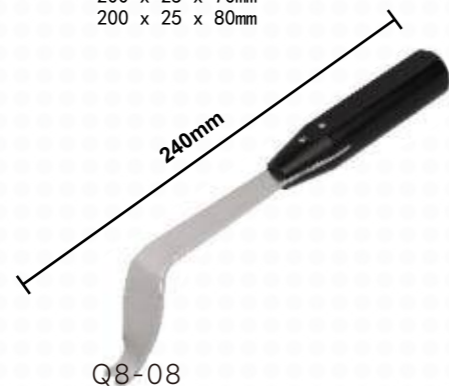

Q8-05  
**椎板拉钩(上翘型)**

Vertebral Hook Retractor (Upturned)  
总长 x 宽厚 x 钩深  
Whole Length x Width x Hook Depth  
200 x 25 x 60mm  
200 x 25 x 70mm  
200 x 25 x 80mm

Q8-06  
**颈椎拉钩**

Cervical Hook Retractor  
总长 x 宽厚 x 钩深  
Whole Length x Width x Hook Depth  
195 x 25 x 57mm (大号 Large)  
175 x 25 x 50mm (小号 Small)

Q8-13  
**单头拉钩**

Single Hook  
总长x头宽x钩深  
Whole Length x Width x Hook Depth  
263 x 28.5 x 40mm  
263 x 28.5 x 60mm  
263 x 28.5 x 80mm

Q8-14  
**骨撬**

Bone Pry  
总长 x 头宽  
Whole Length x Width  
160 x 25mm (小号 Small)  
160 x 30mm (小号 Large)

Q8-15  
**面包撬**

Bread Bone Pry

Q8-04  
**颈椎S型拉钩**

Cervical Type-S Hook Retractor  
总长 x 宽厚  
Whole Length x Width  
220 x 27mm

Q8-08  
**椎板拉钩**

Vertebral Hook Retractor  
总长 x 钩深  
Whole Length x Hook Depth  
240 x 55mm