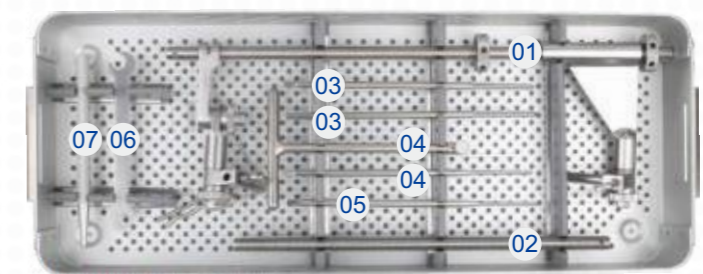

编号	产品名称	型号规格	数量
Q8-88-01	股骨牵开器		1把
Q8-88-02	短螺杆		1把
Q8-88-03	粗丝锥		2支
Q8-88-04	细丝锥		2支
Q8-88-05	丝锥扳手		1把
Q8-88-06	螺帽扳手		1把
Q8-88-07	牵开扳手		1把
Q8-88-08	消毒盒		1只