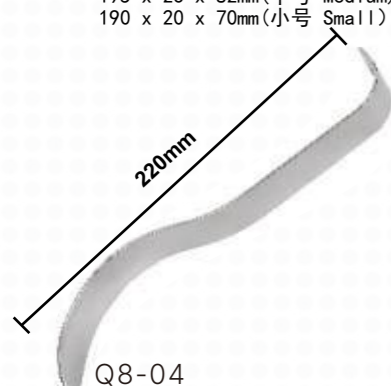

Q8-03  
**双头肌肉拉钩**

Double Head Hook Retractor  
总长x齿宽x钩深  
Whole Length x Hook Width x Hook Depth  
220 x (42, 22) x (85, 65)mm (大号 Large)  
220 x (30, 10) x (48, 37)mm (小号 Small)

Q8-10  
**神经根拉钩**

Nerve Root Hook Retractor  
弯度 (Curvature): 90°、180°、130°  
刃宽 (Blade Width): 3mm、5mm、7mm

Q8-05  
**椎板拉钩(上翘型)**

Vertebral Hook Retractor (Upturned)  
总长 x 宽厚 x 钩深  
Whole Length x Width x Hook Depth  
200 x 25 x 60mm  
200 x 25 x 70mm  
200 x 25 x 80mm

Q8-06  
**颈椎拉钩**

Cervical Hook Retractor  
总长 x 宽厚 x 钩深  
Whole Length x Width x Hook Depth  
195 x 25 x 57mm (大号 Large)  
175 x 25 x 50mm (小号 Small)

Q8-13  
**单头拉钩**

Single Hook  
总长x头宽x钩深  
Whole Length x Width x Hook Depth  
263 x 28.5 x 40mm  
263 x 28.5 x 60mm  
263 x 28.5 x 80mm

Q8-14  
**骨撬**

Bone Pry  
总长 x 头宽  
Whole Length x Width  
160 x 25mm (小号 Small)  
160 x 30mm (小号 Large)

Q8-15  
**面包撬**

Bread Bone Pry

Q8-04  
**颈椎S型拉钩**

Cervical Type-S Hook Retractor  
总长 x 宽厚  
Whole Length x Width  
220 x 27mm

Q8-08  
**椎板拉钩**

Vertebral Hook Retractor  
总长 x 钩深  
Whole Length x Hook Depth  
240 x 55mm