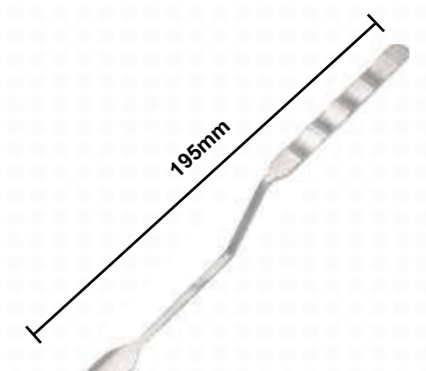

# Hook

**WELLBONE**  
中国 / 江苏

Q8  
Hook

Q8  
Hook

Q8-01  
**皮肤拉钩**

Skin Hook Retractor  
齿数x头宽Hook x Width  
三齿 (Three Hooks) x 29mm  
四齿 (Four Hooks) x 40mm

Q8-02  
**肌肉拉钩**

Muscle Hook Retractor  
总长x齿宽x钩深  
Whole Length x Hook Width x Hook Depth  
260 x 29 x 60mm (三齿 Three Hooks)  
260 x 40 x 60mm (四齿 Four Hooks)

Q8-03  
**双头肌肉拉钩**

Double Head Hook Retractor  
总长x齿宽x钩深  
Whole Length x Hook Width x Hook Depth  
220 x (42, 22) x (85, 65)mm (大号 Large)  
220 x (30, 10) x (48, 37)mm (小号 Small)

Q8-10  
**神经根拉钩**

Nerve Root Hook Retractor  
弯度 (Curvature): 90°、180°、130°  
刃宽 (Blade Width): 3mm、5mm、7mm

Q8-11  
**薄片拉钩**

Thin Slices Hook  
头宽 (Width): 8、10、13mm

Q8-12  
**神经拉钩(新型)**

Nerve Hook (New)  
头宽 (Width): 20mm

Q8-04  
**椎板拉钩**

Vertebral Hook Retractor  
总长 x 宽厚 x 钩深  
Whole Length x Width x Hook Depth  
220 x 27 x 95mm (大号 Large)  
195 x 23 x 82mm (中号 Medium)  
190 x 20 x 70mm (小号 Small)

Q8-05  
**椎板拉钩(上翘型)**

Vertebral Hook Retractor (Upturned)  
总长 x 宽厚 x 钩深  
Whole Length x Width x Hook Depth  
200 x 25 x 60mm  
200 x 25 x 70mm  
200 x 25 x 80mm

Q8-06  
**颈椎拉钩**

Cervical Hook Retractor  
总长 x 宽厚 x 钩深  
Whole Length x Width x Hook Depth  
195 x 25 x 57mm (大号 Large)  
175 x 25 x 50mm (小号 Small)