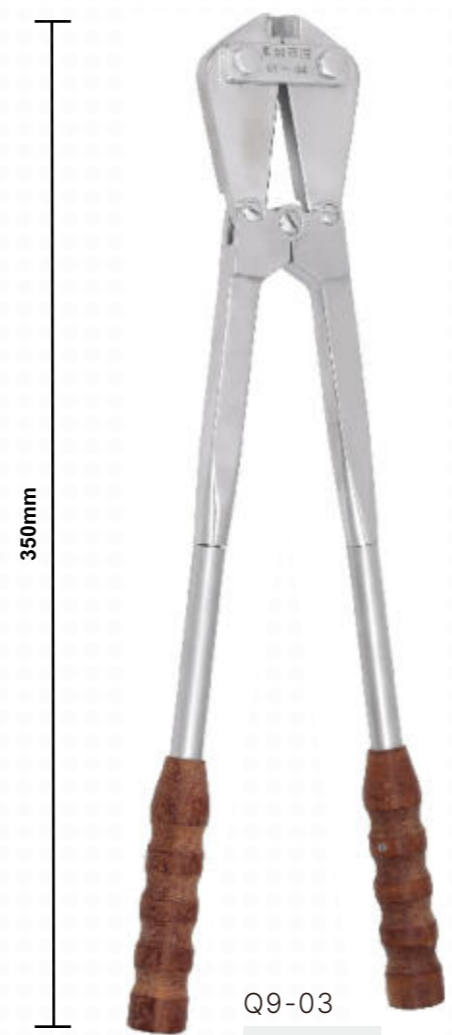

## Wire Cutter

**WELLBONE**  
中国 / 江苏

Q9  
Wire Cutter

520mm

Q9-01  
**大力剪**  
Power Shears

260mm

Q9-02  
**加强型小力剪**  
Enhanced Small Power Shears

350mm