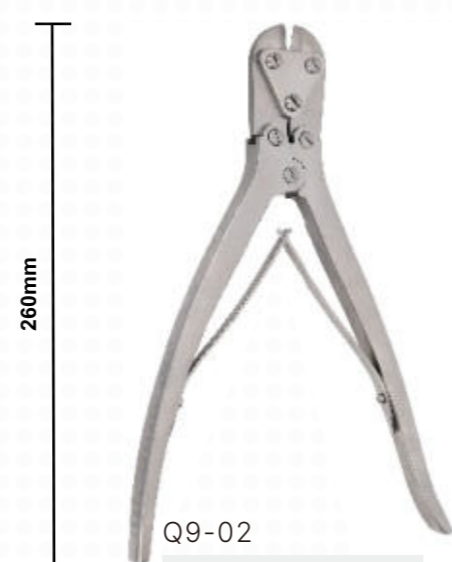

## Wire Cutter

**WELLBONE**  
中国 / 江苏

Q9  
Wire Cutter

520mm

Q9-01  
**大力剪**  
Power Shears

260mm

Q9-02  
**加强型小力剪**  
Enhanced Small Power Shears

350mm