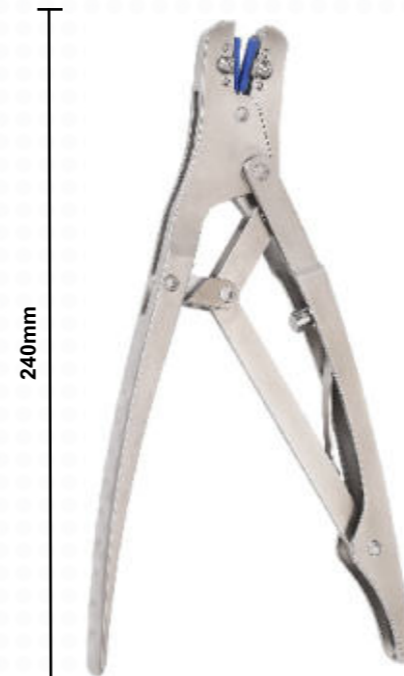

尖嘴钳

Sharp-Crested Pliers

Q9-17

钢丝剪

Wire Shears Large, Small

170mm

240mm

Q9-21