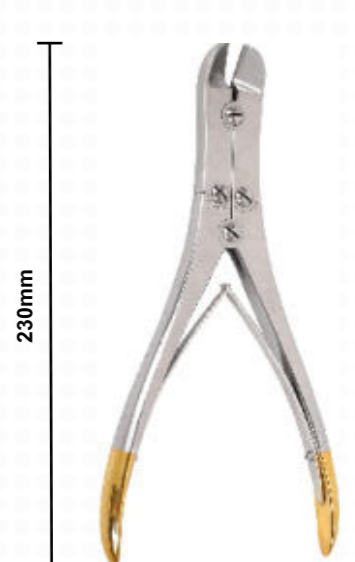

## Wire Cutter

**WELLBONE**  
中国 / 江苏

Q9  
Wire Cutter

520mm

Q9-01  
**大力剪**  
Power Shears

260mm

Q9-02  
**加强型小力剪**  
Enhanced Small Power Shears

350mm

Q9-03  
**中力剪**  
Middle Power Shears

230mm

Q9-04  
**镶片顶切剪 (大)**  
Inlaid Slice Top Shears (Large)

150mm

Q9-05  
**镶片顶切剪 (小)**  
Inlaid Slice Top Shears (Small)

150mm

Q9-06  
**镶片斜口剪 (小)**  
Inlaid Slice Bevel Shears (Small)

230mm

Q9-07  
**镶片斜口剪 (大)**  
Inlaid Slice Bevel Shears (Large)  
Shear Limit 2.8mm  
Whole Length 230mm

230mm

Q9-08  
**镶片小力剪**  
Inlaid Slice Small Power Shears  
Shear Limit 2.8mm  
Whole Length 230mm