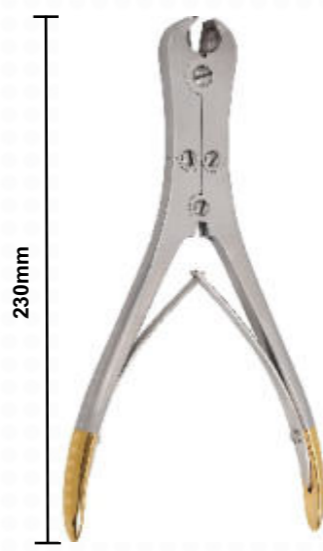

## Wire Cutter

**WELLBONE**  
中国 / 江苏

Q9  
Wire Cutter

520mm

Q9-01  
**大力剪**  
Power Shears

260mm

Q9-02  
**加强型小力剪**  
Enhanced Small Power Shears

350mm

Q9-03  
**中力剪**  
Middle Power Shears

230mm

Q9-04  
**镶片顶切剪 (大)**  
Inlaid Slice Top Shears (Large)

150mm

Q9-05  
**镶片顶切剪 (小)**  
Inlaid Slice Top Shears (Small)

150mm

Q9-06  
**镶片斜口剪 (小)**  
Inlaid Slice Bevel Shears (Small)

230mm

Q9-07  
**镶片斜口剪 (大)**  
Inlaid Slice Bevel Shears (Large)  
Shear Limit 2.8mm  
Whole Length 230mm

230mm

Q9-08  
**镶片小力剪**  
Inlaid Slice Small Power Shears  
Shear Limit 2.8mm  
Whole Length 230mm