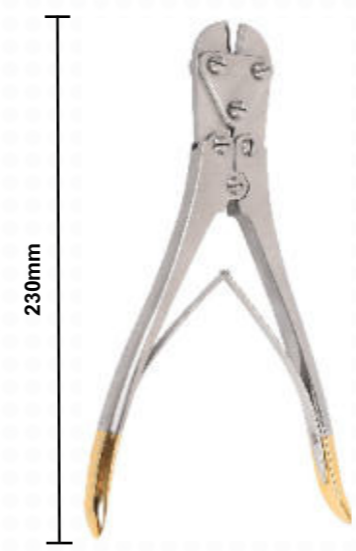

## Wire Cutter

**WELLBONE**  
中国 / 江苏

Q9  
Wire Cutter

520mm

Q9-01  
**大力剪**  
Power Shears

260mm

Q9-02  
**加强型小力剪**  
Enhanced Small Power Shears

350mm

Q9-03  
**中力剪**  
Middle Power Shears

230mm

Q9-04  
**镶片顶切剪 (大)**  
Inlaid Slice Top Shears (Large)

150mm

Q9-05  
**镶片顶切剪 (小)**  
Inlaid Slice Top Shears (Small)

150mm

Q9-06  
**镶片斜口剪 (小)**  
Inlaid Slice Bevel Shears (Small)

230mm

Q9-07  
**镶片斜口剪 (大)**  
Inlaid Slice Bevel Shears (Large)  
Shear Limit 2.8mm  
Whole Length 230mm

230mm

Q9-08  
**镶片小力剪**  
Inlaid Slice Small Power Shears  
Shear Limit 2.8mm  
Whole Length 230mm