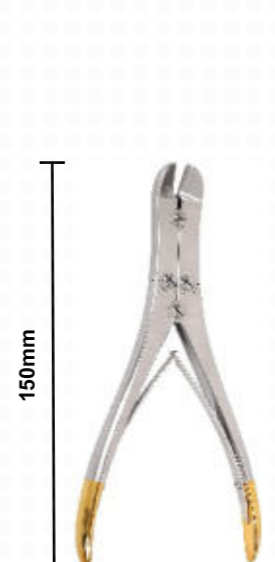

## Wire Cutter

**WELLBONE**  
中国 / 江苏

Q9  
Wire Cutter

520mm

Q9-01  
**大力剪**  
Power Shears

260mm

Q9-02  
**加强型小力剪**  
Enhanced Small Power Shears

350mm

Q9-03  
**中力剪**  
Middle Power Shears

230mm

Q9-04  
**镶片顶切剪 (大)**  
Inlaid Slice Top Shears (Large)

150mm

Q9-05  
**镶片顶切剪 (小)**  
Inlaid Slice Top Shears (Small)

150mm

Q9-06  
**镶片斜口剪 (小)**  
Inlaid Slice Bevel Shears (Small)

230mm

Q9-07  
**镶片斜口剪 (大)**  
Inlaid Slice Bevel Shears (Large)  
Shear Limit 2.8mm  
Whole Length 230mm

230mm

Q9-08  
**镶片小力剪**  
Inlaid Slice Small Power Shears  
Shear Limit 2.8mm  
Whole Length 230mm