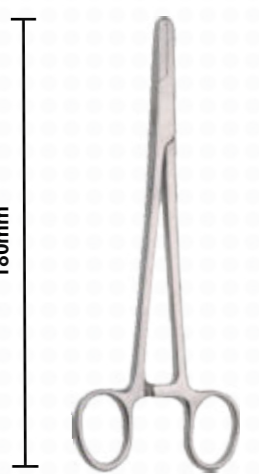

Q9-03  
**中力剪**  
Middle Power Shears

230mm

Q9-04  
**镶片顶切剪 (大)**  
Inlaid Slice Top Shears (Large)

150mm

Q9-05  
**镶片顶切剪 (小)**  
Inlaid Slice Top Shears (Small)

150mm

Q9-06  
**镶片斜口剪 (小)**  
Inlaid Slice Bevel Shears (Small)

230mm

Q9-07  
**镶片斜口剪 (大)**  
Inlaid Slice Bevel Shears (Large)  
Shear Limit 2.8mm  
Whole Length 230mm

230mm

Q9-08  
**镶片小力剪**  
Inlaid Slice Small Power Shears  
Shear Limit 2.8mm  
Whole Length 230mm

230mm

Q9-09  
**镶片双关节钢丝剪**  
Inlaid Slice Double Joint Wire Shears

180mm

Q9-12  
**扎丝钳**  
Suture Forceps

180mm

Q9-13  
**扎丝钳**  
Suture Forceps

Q9  
Wire Cutter

Q9  
Wire Cutter