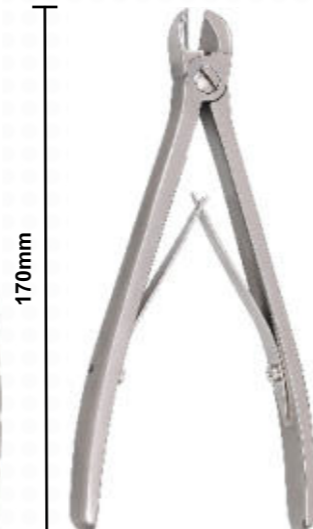

尖嘴钳

Sharp-Crested Pliers

Q9-17

钢丝剪

Wire Shears Large, Small

170mm

240mm

Q9-21