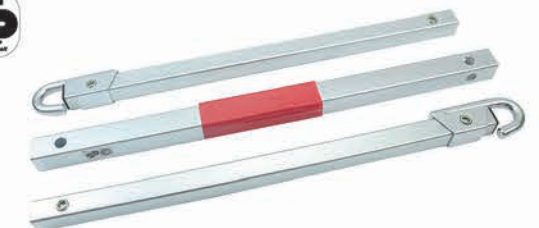

TOW ROPE

ART.No. **T220E**
Pull≤2500KG
Length:4M

STEEL TOW ROPE

ART.No. **T252A**
Pull≤3000KG 4M
Length:4M

TOW BAR

ART.No. **T292**
Max.:2000kg,1.8m
2T Tow bar is ideal for towing small to medium sized cars on the road. The quick snap on/snap off feature allows you to get moving quickly. can be plugged together (3 parts).

TOW ROPE

ART.No. **T220D**
Pull:≤2500KG
Length:4M

STEEL TOW ROPE

ART.No. **T257**
Pull:≤2000KG
Length:4M

TOW BAR

ART.No. **T293**
Equipped with Damper Spring.
Total length 2m.
Max Tracion:3000kg.
3pcs plug system

TOW BAR

ART.No. **T290**
Max.:2000kg,1.8m
Suitable for cars with towing eye. Model with Square head and shaft. can be plugged together (3 parts). galvanized surface.

RATCHET TIE DOWN

ART.No. **T340**
Material:PE
Size:1"x4.5m
2pcs/set
Pull:700kg