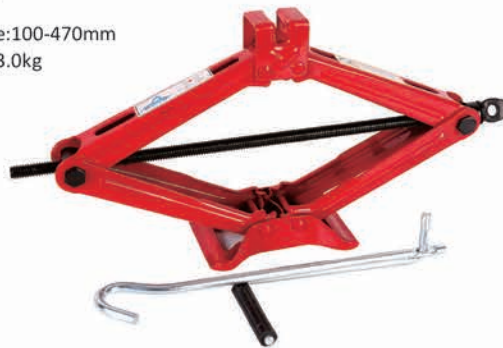

SCISSOR JACK

ART.No. **T615-3T**
Capacity:3T
Height range:100-430MM
N.W:3.1KG

SCISSOR JACK

ART.No. **T609**
Capacity:2T
Height range:100-470mm
Net weight:3.0kg

SCISSOR JACK

ART.No. **T610**
Capacity:2T
Height range:100-470mm
Net weight:3.0kg