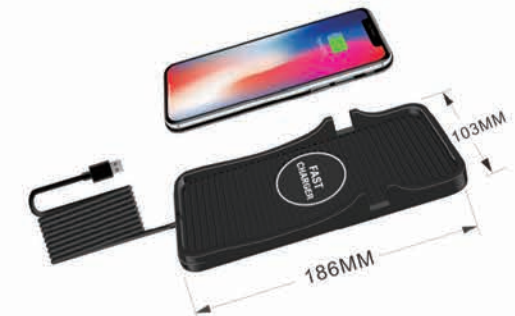

CAR WIRELESS ANTI-SKID PADDING

ART.No. **P311**
Specification: 1m long line type
Input size: 5V/3A; 9V/2A
Wireless power: 15W/10W/7.5W/5W
Product size: 186*103*25MM

CE RoHS FC