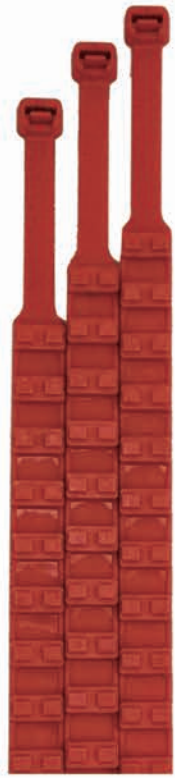

PLASTIC SNOW CHAIN

ART.NO. **ST116**

Material: Nylon
Size: 9 * 900MM