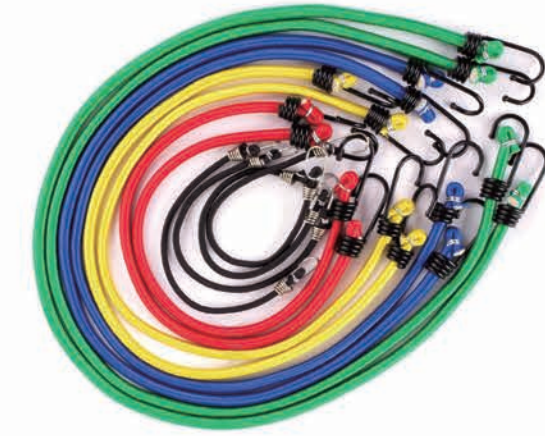

RATCHET TIE DOWN

ART.No. **T308A**
Specification:2"×27'
Pull:3000LBS

RATCHET TIE DOWN

ART.No. **T308B**
Specification:1"×15',20'
Pull:1500LBS

RATCHET TIE DOWN

ART.No. **T304A**
Specification:2"×27'
Pull:≤10000LBS

RATCHET TIE DOWN

ART.No. **T304B**
Specification:1"×5M
Pull≤300LBS

LUGGAGE STRAP

ART.No. **T168B**
Size: 4mm x 25cm
8mm x 45cm
8mm x 60cm
8mm x 75cm
8mm x 90cm

LUGGAGE STRAP

ART.No. **T143**
Dia:8MM/10MM/12MM
Length:80CM/100CM/120CM