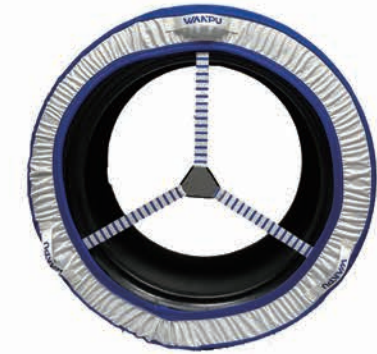

PLASTIC SNOW CHAIN

ART.NO. **ST116**

Material: Nylon
Size: 9 * 900MM

AUTO SOCK
 ART.No. **TB024**
 Material: Polyester
 Square gram weight: 420G
 Size: XS, S, M, L, XL, XXL
 EN16662-1

AUTO SOCK
 ART.No. **TB021**
 Material: Polyester
 Square gram weight: 550G
 Size: XS, S, M, L, XL, XXL
 EN