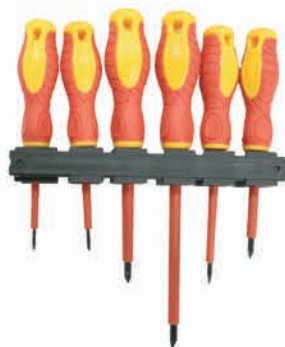

SCREWDRIVER SET

ART.No. **K1280**
6pcs/set
3pcs Slotted:3x75mm,
5x80mm,5x125mm
3pcs Slotted: Ph0x75mm,
Ph1x100mm,Ph2x100mm