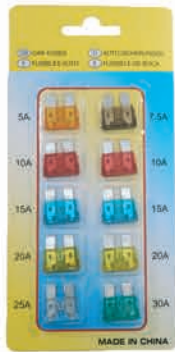

CAR FUSE

ART.No. **EP02**
10pcs/set
5A-1PC
7.5A-1PC
10A-2PCS
15A-2PCS
20A-2PCS
25A-1PC
30A-1PC