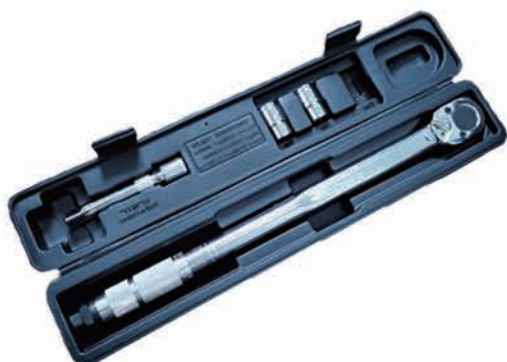

TORQUE WRENCH SET

ART.No. **K1036**
 10PCS SOCKET:
 10MM,11MM,12MM,13MM,15MM,16MM,17MM,1
 9MM,21MM,24MM,1PCS RATCHET.
 1PCS: EXTENSION BAR 5"

TORQUE WRENCH SET

ART.No. **K1037**
 18PCS SOCKET:
 10MM,11MM,12MM,13MM,14MM,15MM,16MM,17MM,1
 8MM,19MM,20MM,21MM,22MM,23MM,24MM,27MM,30MM,32MM,
 1PCS: RATCHET.
 1PCS: EXTENSION BAR 5"