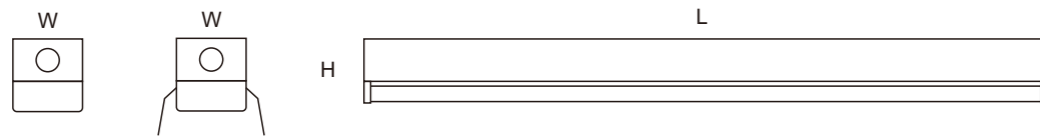

OGJG LIGHTING

Suspended Mounted Series 吊装式办公照明支架系列

FEATURES:

- Cold rolled steel housing, Aluminum heatsink, Poly carbonate Cover
- Replaceable LED strips
- Isolated LED driver
- Easy maintenance

OPTIONS:

- Dimmable: TRIAC, 0/1-10V, DALI
- Color: White, Silver, Black

MODEL NO.	WATTAGE	DIMENSION L * W * H(mm)	VOLTAGE	COLOR	CRI	LUMENS	BEAM ANGLE	WARRANTY
OG-LED210-HFPC	20W	605x71x92 / 605x128x112	100-277V	3000K	CRI>83	115Lm/W	120°	5 years
OG-LED220-HFPC	40W	1215x71x92 / 1215x128x112	120-347V	4000K				
OG-LED230-HFPC	60W	1501x71x92 / 1501x128x112	220-240V	5000K 6500K	CRI>90	140Lm/W