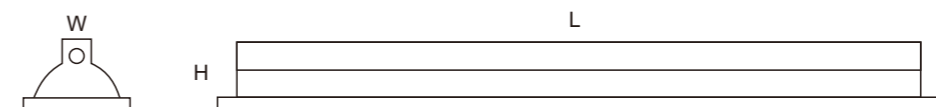

MODEL NO.	WATTAGE	DIMENSION L*W*H(mm)	VOLTAGE	COLOR	CRI	LUMENS	BEAM ANGLE	WARRANTY
OG-LED210-X	20W	630x115x79	100-277V 120-347V 220-240V	3000K 4000K 5000K 6500K	CRI>83	115Lm/W	120°	5 years
OG-LED220-X	40W	1230x115x79						
OG-LED230-X	60W	1230x115x79						
OG-LED225-X	50W	1530x115x79						
OG-LED230-X-5	60W	1530x115x79