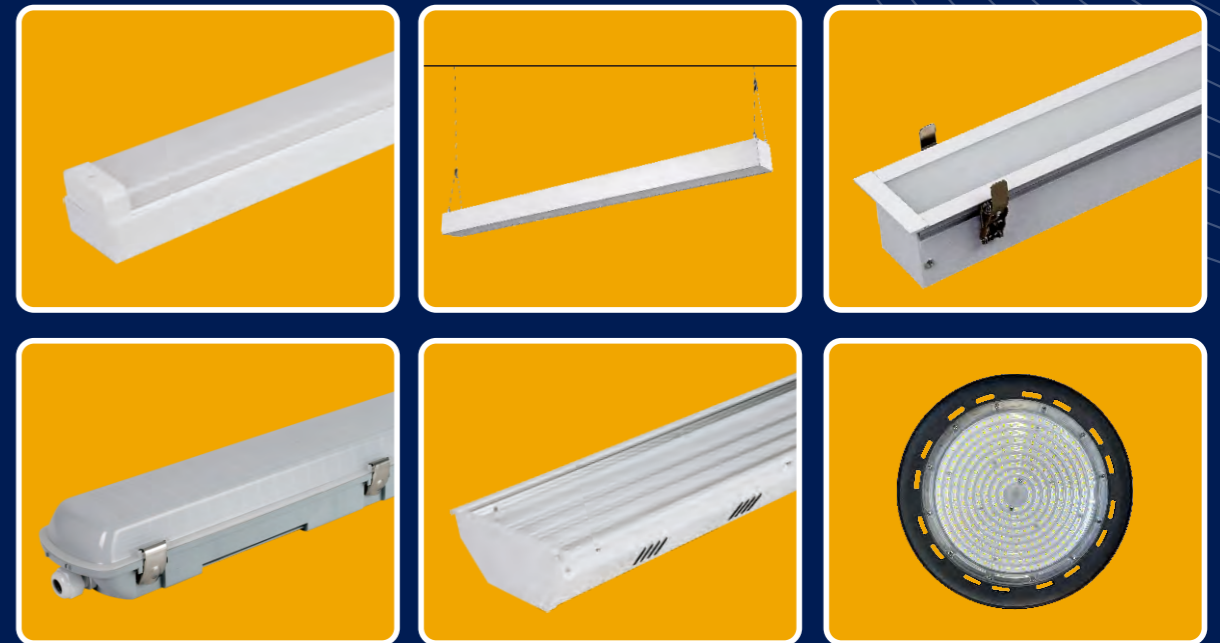

OGJG LIGHTING

LED LIGHTING

OGJG LIGHTING

Jiangmen OGJG Lighting and Electronic Co., Ltd.

Add.: Plant A, No. 4-5, xincun 2nd Road, Sanya, Hetang Town, Jiangmen City, Guangdong, China

Tel:86-750-3715535,3131535 Fax:86-750-3266099

Website:www.oglighting.com

Email:sales@oglighting.com.cn

Jiangmen OGJG Lighting and Electronic Co., Ltd.