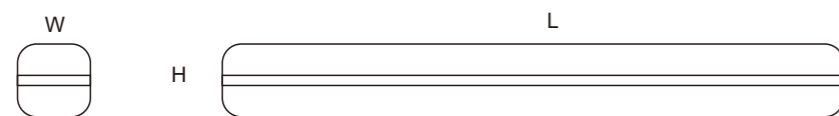

OPTIONS:

- Dimmable: TRIAC, 0/1-10V, DALI
- Microwave motion sensor
- Emergency battery back up

MODEL NO.	WATTAGE	DIMENSION L*W*H(mm)	VOLTAGE	COLOR	CRI	LUMENS	BEAM ANGLE	WARRANTY
OG-LED210-SF(S)	20W	660x100x90	100-277V 120-347V 220-240V	3000K	CRI>83	115Lm/W	120°	5 years
OG-LED220-SF(S)	40W	1260x100x90		4000K				
OG-LED225-SF(S)	50W	1560x100x90		5000K				
OG-LED420-SF(S)	80~100W	2450x100x90		6500K