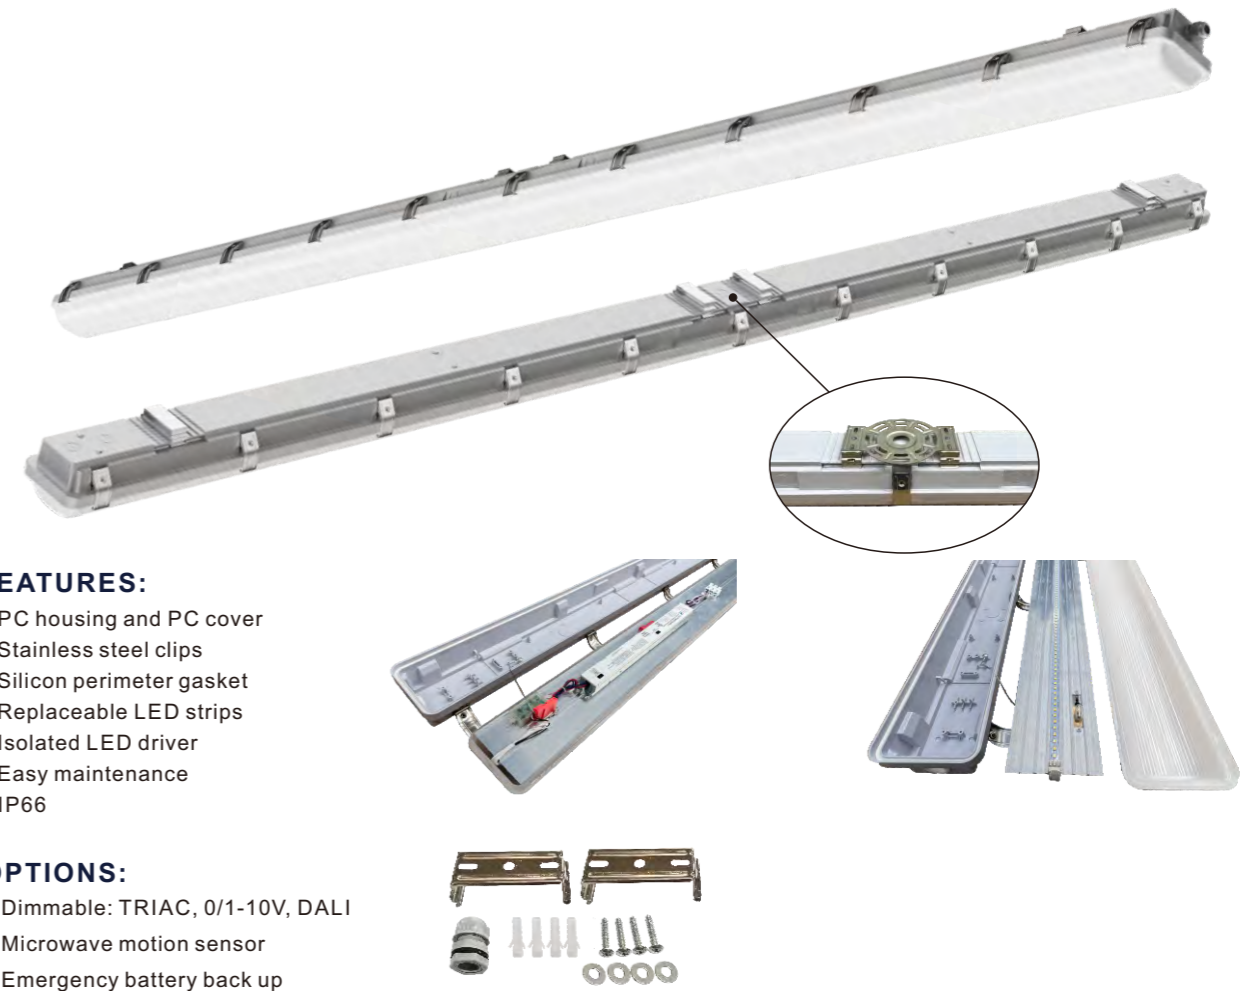

FEATURES:

- PC housing and PC cover
- Stainless steel clips
- Silicon perimeter gasket
- Replaceable LED strips
- Isolated LED driver
- Easy maintenance
- IP66

OPTIONS:

- Dimmable: TRIAC, 0/1-10V, DALI
- Microwave motion sensor
- Emergency battery back up