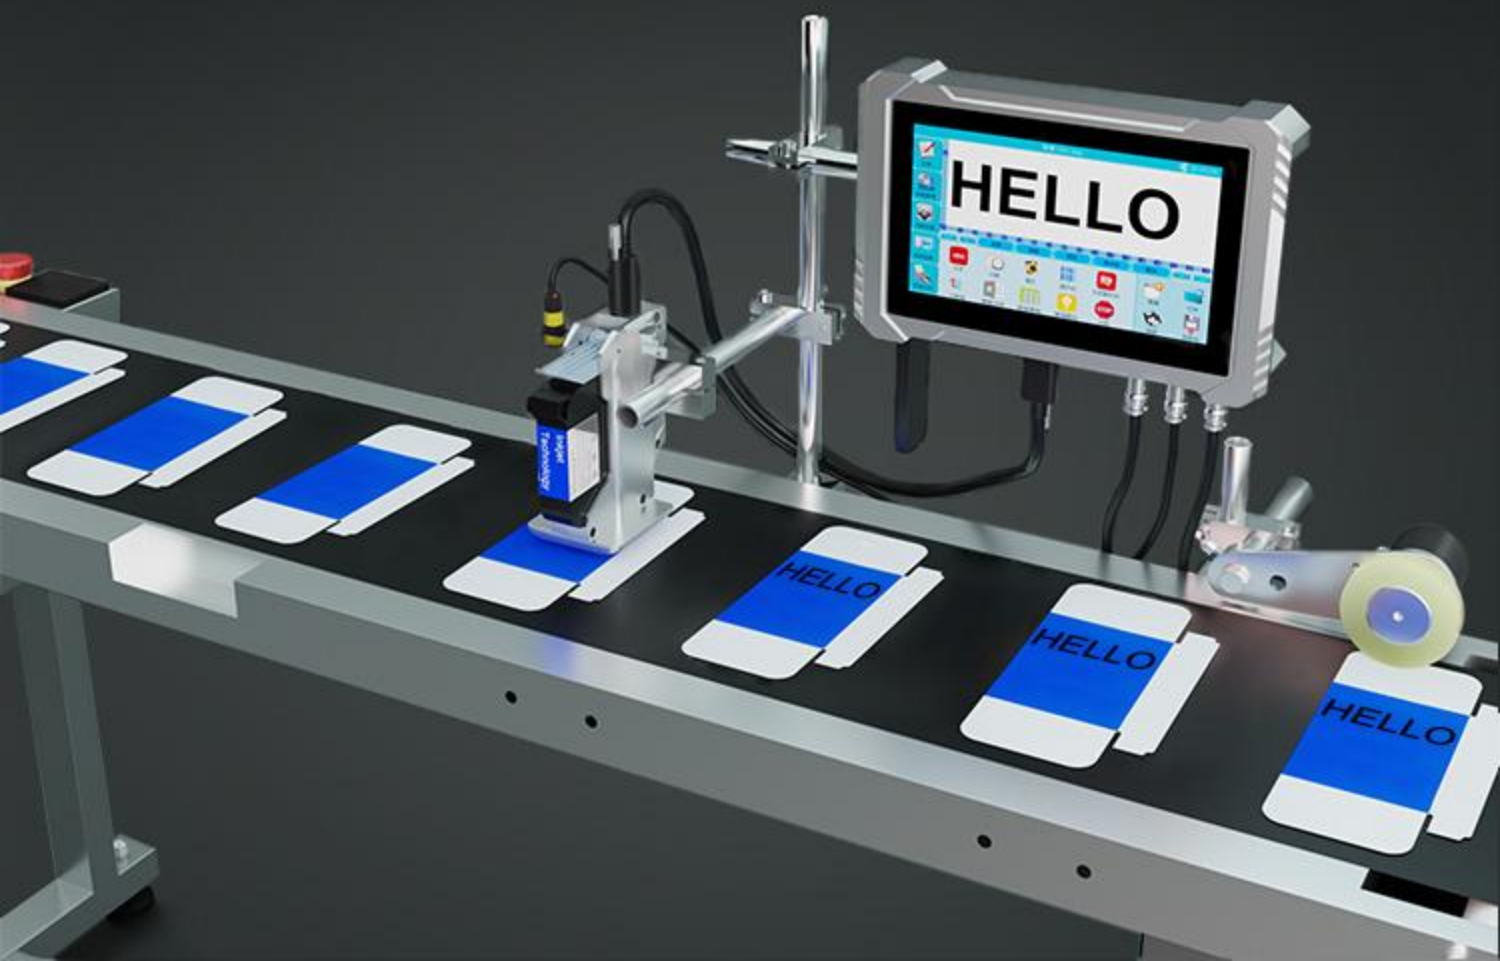

◆◆◆

110M PER MINUTE HIGH SPEED PRINTING

With an intelligent operating system,
improving the work efficiency of jet printing