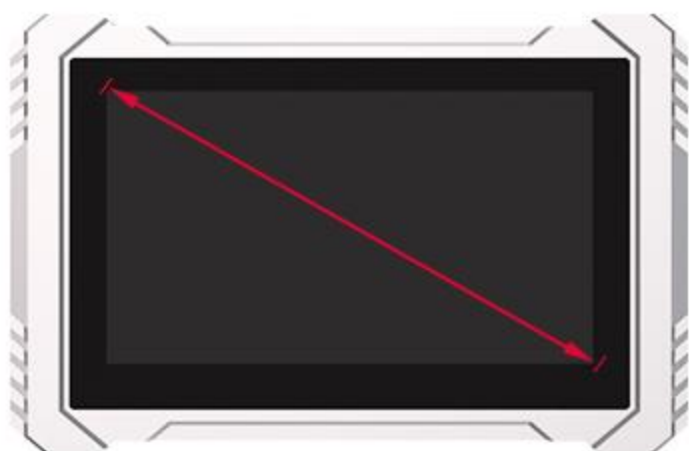

CONTINUOUS JET PRINTING

Assembly line spray code work, higher efficiency,
photoelectric induction continuous spray code,
printing clear, save time and effort.

REMOVABLE INK CARTRIDGE

Adjustable ink cartridge angle, meet your needs.

PRODUCT DETAILS

7 inch Touch Screen

Image display clearly, touch sensitive and accurate, easy to operate

Simple UI

Clean and simple icon, Users can easily navigate and operate the product without feeling confused.