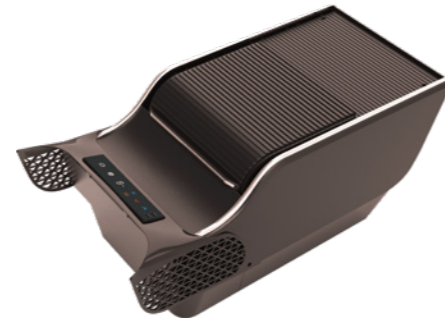

Refrigerator For AITO M7

- | Delayed Power-off
- | Cooling & Warming Function
- | Sliding Door Design

Modified Refrigerator MS7

Net Capacity	7L
Temperature Range	-8~10°C/10~55°C
Refrigerant	R134a
Cooling System	DC Compressor
Input Power	30W cooling,30W heating
Input Voltage	DC 12V
Product Size	L513mm*W284mm*H210mm
Package Size	L520mm*W340mm*H282mm
Weight	5.8kg/net,6.8kg/gross
Loading QTY	544PCS/20GP,1088PCS/40GP,1224PCS/40HQ