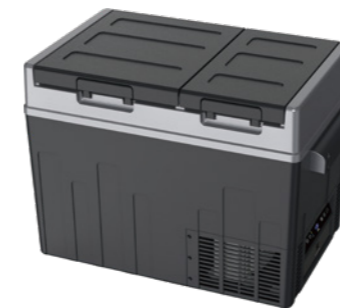

Portable Refrigerator TF36D Dual Zone

Net Capacity	9.5L Fridge; 25L Freezer
Temperature Range	-20°C~10°C
Refrigerant	R134a/R600a
Isolation	C-pentane
Input Power	DC 55W
Input Voltage	DC 12/24V
Product Size	L645mm*W375mm*H445mm
Package Size	L620mm*W410mm*H475mm
Weight	14.5kg/net,15.5kg/gross
Loading QTY	160PCS/20GP,332PCS/40GP,415PCS/40HQ