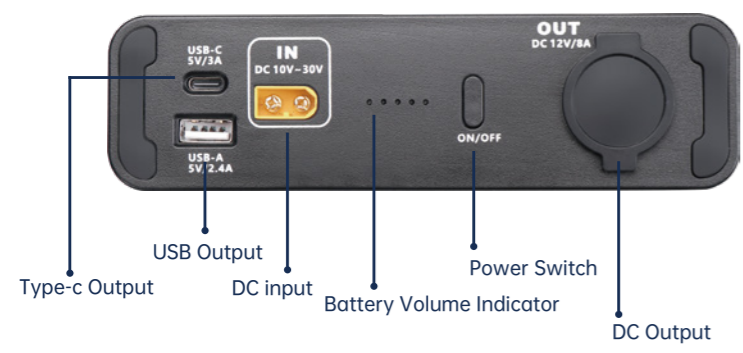

Battery GP80

Capacity	192Wh
DC Input	DC 10V~30V/100W MAX
DC Output	11-14V/8A
USB-A Output	5V,2.4A
USB-C Output	5V,3A
Available Power	≤ 100W
Product Size	L228mm*W157mm*H44mm
Package Size	L252mm*W132mm*H172mm
Weight	1.96kg/net,2.96kg/gross