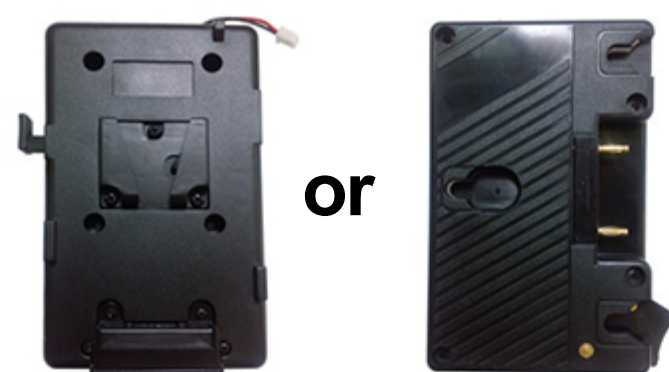

12V DC Adapter

HDMI A/A Cable

VGA Cable

AV Input Cable

Base Bracket

Manual

Rackmount Bracket(optional)

Carrying Case (optional)

VESA Mount Plate (optional)

V-Lock / Anton Bauer Mount (optional)